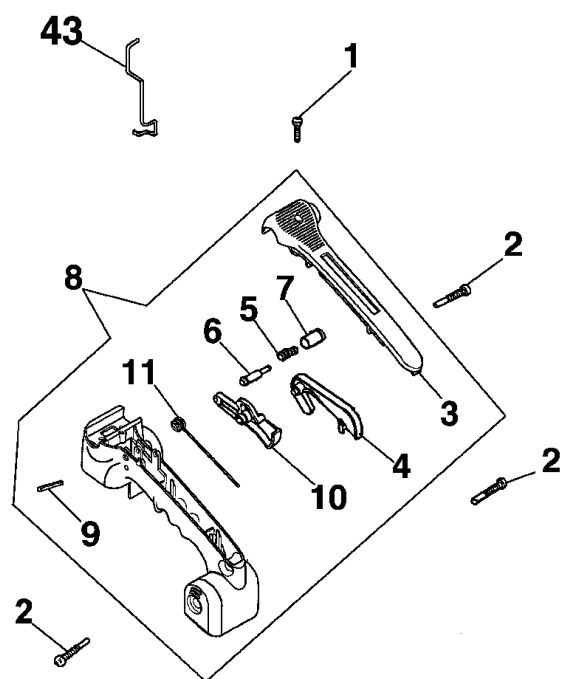

Drawing Fuel tank and air filter

---

Reference	Qty	Item number	Description
50	1	50030023	Gasket
51	1	50030056	Gasket
52	1	50030177R	Grommet
53	1	50030176R	Starter lever
54	2	50030330R	Tube

Drawing Clutch assy and handles

---

Reference	Qty	Item number	Description
1	1	50030269R	Screw
2	2	50030279	Screw
3	1	50030249	Cover
4	1	50030082AR	Throttle lever
5	1	50030077	Spring
6	1	50030076R	Pin
7	1	50030078R	Switch
8	1	50032037	Handle kit
9	1	50030081	Pin
10	1	50030237	Throttle lever
11	1	50030080	Spring
12	1	50030065R	Handle
13	1	50030270	Screw
14	1	50030068	Safety tape
15	1	50030067R	Support
16	1	50030271	Band
17	1	50030138R	Clutch driver
18	1	50030372	Bearing
19	1	50032009	Chain sprocket
20	1	50030092	Washer
21	1	50030093	Spring
22	1	50030090A	Clutch
23	1	50030378R	Chain cover
24	1	50030242	Guard
25	1	50030100	Spring
26	1	3914003	Nut
27	1	3916005	Washer
28	1	50030105R	Spacer
29	1	50030292	Screw
30	1	50030110	Spring
31	1	50030106R	Bushing
32	1	50030107AR	Weight
33	1	50030205	Cover
34	3	50030272	Screw
35	1	50030116R	Pin
36	1	50030118R	Lever
37	1	50030111	Spring
38	1	50030117	Pin
39	1	50030119R	Brake band
40	1	50030113R	Brake lever
41	1	50010148R	Nut
42	1	50030121	Spring
43	1	50032012	Throttle