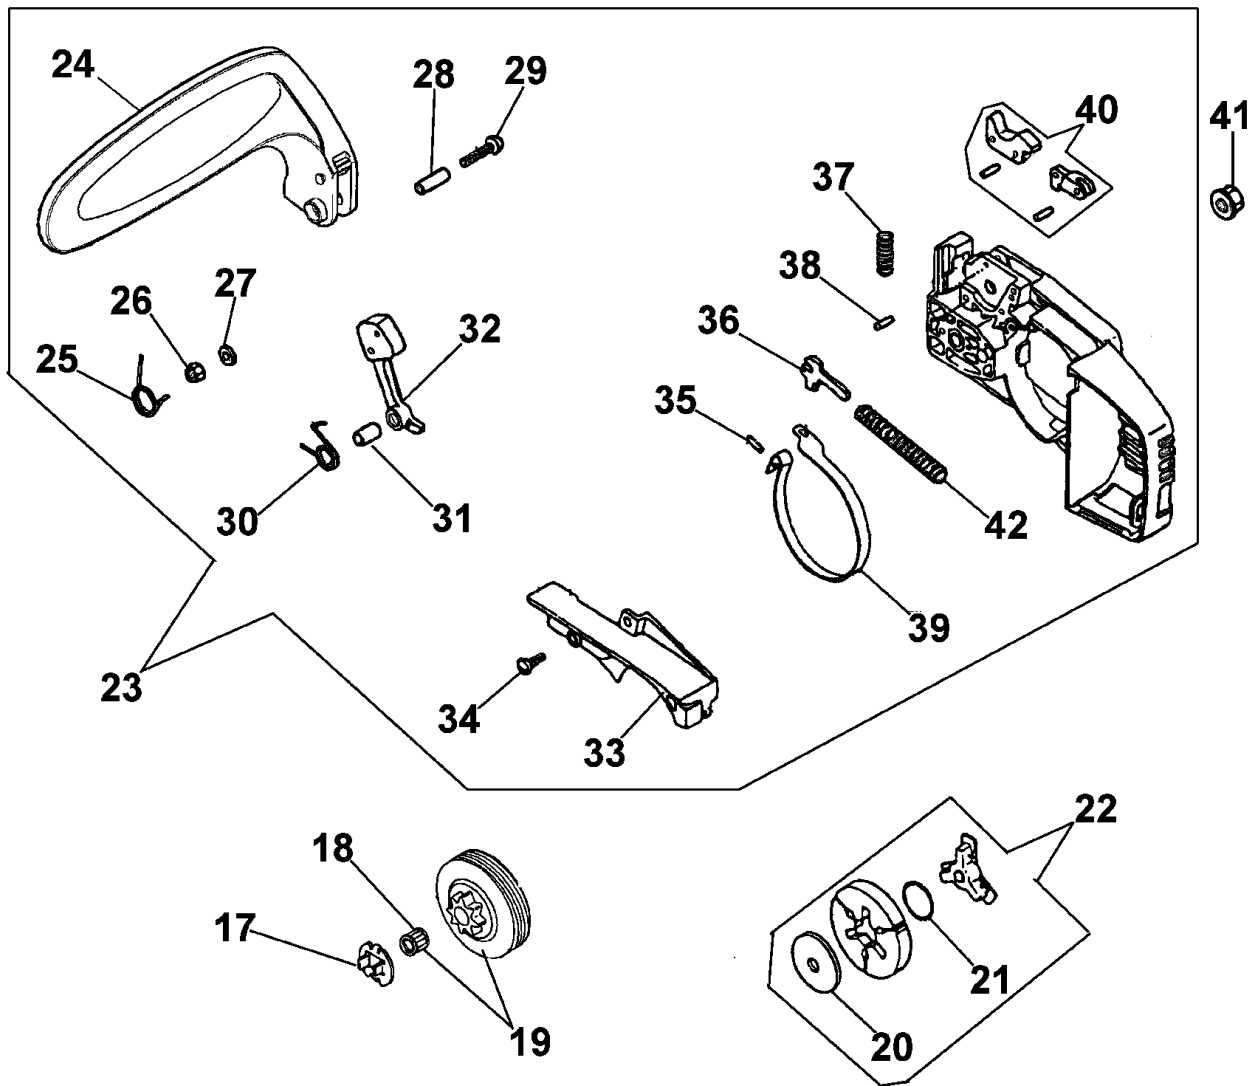

Drawing Clutch assy and handles

Reference	Qty	Item number	Description
1	1	50030269R	Screw
2	2	50030279	Screw
3	1	50030249	Cover
4	1	50030082AR	Throttle lever
5	1	50030077	Spring
6	1	50030076R	Pin
7	1	50030078R	Switch
8	1	50032037	Handle kit
9	1	50030081	Pin
10	1	50030237	Throttle lever
11	1	50030080	Spring
12	1	50030065R	Handle
13	1	50030270	Screw
14	1	50030068	Safety tape
15	1	50030067R	Support
16	1	50030271	Band
17	1	50030138R	Clutch driver
18	1	50030372	Bearing
19	1	50032009	Chain sprocket
20	1	50030092	Washer
21	1	50030093	Spring
22	1	50030090A	Clutch
23	1	50030378R	Chain cover
24	1	50030242	Guard
25	1	50030100	Spring
26	1	3914003	Nut
27	1	3916005	Washer
28	1	50030105R	Spacer
29	1	50030292	Screw
30	1	50030110	Spring
31	1	50030106R	Bushing
32	1	50030107AR	Weight
33	1	50030205	Cover
34	3	50030272	Screw
35	1	50030116R	Pin
36	1	50030118R	Lever
37	1	50030111	Spring
38	1	50030117	Pin
39	1	50030119R	Brake band
40	1	50030113R	Brake lever
41	1	50010148R	Nut
42	1	50030121	Spring
43	1	50032012	Throttle