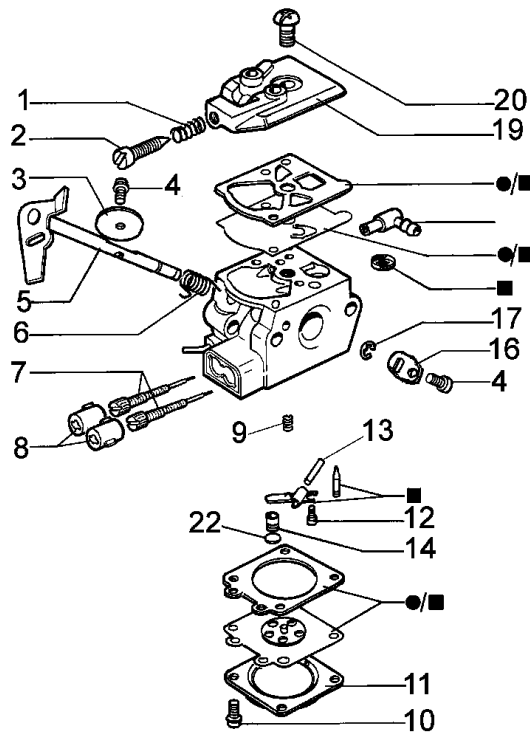

mod. WT - 705

15 ■ KIT RIPARAZIONE
REPAIR KIT

18 ● KIT MEMBRANE & GUARNIZIONI
DIAPHRAGM & GASKET SET

Drawing   Carburetor

Reference	Qty	Item number	Description
1	1	2318616	Spring
2	2	2318617	Screw
3	1	375100078	Starter valve
4	2	003300209	Screw
5	1	2318638	Shaft
6	1	2318615	Spring
7	2	2318631	Screw
8	2	2318694	Cap
9	1	093500541	Spring
10	4	035000162	Screw
11	1	2318191	Cover
12	1	003300202	Screw
13	1	003300201	Spindle
14	1	093500218	Jet
15	1	094600209	Repair kit
16	1	2318614	Lever
17	2	095000164	Ring
18	1	094600210	Diaphragm and gasket set
19	1	2318621	Cover
20	1	003300197	Screw
22	1	094600142	Cap