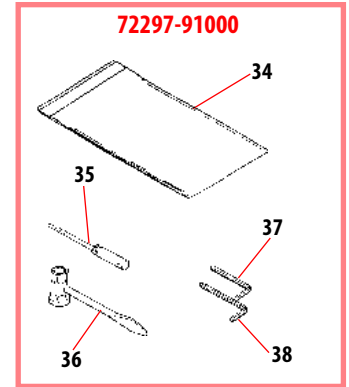

CARBURETOR (Non EPA/CARB)
CARBURADOR
CARBURATEUR

Rev. 2/99

Index	Part Number	Part Name	Qty.
	22156-81000	CARBURETOR ASSY.	1
1	22100-81130	SCREW	1
2	22156-81120	PUMP COVER ASSY	1
3	22156-81420	SPRING IDLE	1
4	22156-81410	IDLE SCREW	1
5	22156-81440	SEAL	1
6	22128-81140	GASKET, PUMP COVER	1
7	22128-81150	DIAPHRAGM, PUMP	1
8	70030-81380	SCREEN	1
9	22104-81340	THROTTLE VALVE	1
10	22150-81420	SCREW	1
11	22156-81370	SHAFT ASSY	1
12	22100-81410	SPRING SHAFT	1
13	70030-81390	E RING	1
14	22156-81380	THROTTLE LEVER	1
15	22100-81360	SCREW	1
16	22156-81740	SHAFT ASSY	1
17	22156-81710	CHOKE VALVE	1
18	22100-81351	SCREW	1
19	22156-81170	L NEEDLE	1
20	22156-81160	SPRING, L NEEDLE	1

Index	Part Number	Part Name	Qty.
21	22156-81330	H NEEDLE	1
22	22156-81320	SPRING, H NEEDLE	1
23	22120-81270	SPRING	1
24	22100-81250	PIN	1
25	20036-81440	NEEDLE VALVE	1
26	22100-81230	LEVER	1
27	22100-81240	SCREW	1
28	22150-81730	SPRING	1
29	22150-81720	BALL	1
30	22100-81290	GASKET	1
31	22100-81260	METERING DIAPHRAGM	1
32	22100-81280	COVER	1
33	22100-81351	SCREW	4
	72297-91000	TOOL SET	1
34	19639-01100	TOOL BAG	1
35	22150-91160	SCREW DRIVER	1
36	22150-91410	PLUG WRENCH	1
37	09026-03001	WRENCH, 3MM	1
38	09026-04001	WRENCH, 4MM	1
	K11-WAT	KWIK KIT	1