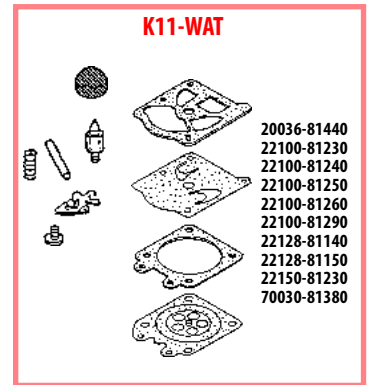

CARBURETOR (Non EPA/CARB)
CARBURADOR
CARBURATEUR

Rev. 2/99

Index	Part Number	Part Name	Qty.
	22156-81000	CARBURETOR ASSY.	1
1	22100-81130	SCREW	1
2	22156-81120	PUMP COVER ASSY	1
3	22156-81420	SPRING IDLE	1
4	22156-81410	IDLE SCREW	1
5	22156-81440	SEAL	1
6	22128-81140	GASKET, PUMP COVER	1
7	22128-81150	DIAPHRAGM, PUMP	1
8	70030-81380	SCREEN	1
9	22104-81340	THROTTLE VALVE	1
10	22150-81420	SCREW	1
11	22156-81370	SHAFT ASSY	1
12	22100-81410	SPRING SHAFT	1
13	70030-81390	E RING	1
14	22156-81380	THROTTLE LEVER	1
15	22100-81360	SCREW	1
16	22156-81740	SHAFT ASSY	1
17	22156-81710	CHOKE VALVE	1
18	22100-81351	SCREW	1
19	22156-81170	L NEEDLE	1
20	22156-81160	SPRING, L NEEDLE	1

Index	Part Number	Part Name	Qty.
21	22156-81330	H NEEDLE	1
22	22156-81320	SPRING, H NEEDLE	1
23	22120-81270	SPRING	1
24	22100-81250	PIN	1
25	20036-81440	NEEDLE VALVE	1
26	22100-81230	LEVER	1
27	22100-81240	SCREW	1
28	22150-81730	SPRING	1
29	22150-81720	BALL	1
30	22100-81290	GASKET	1
31	22100-81260	METERING DIAPHRAGM	1
32	22100-81280	COVER	1
33	22100-81351	SCREW	4
	72297-91000	TOOL SET	1
34	19639-01100	TOOL BAG	1
35	22150-91160	SCREW DRIVER	1
36	22150-91410	PLUG WRENCH	1
37	09026-03001	WRENCH, 3MM	1
38	09026-04001	WRENCH, 4MM	1
	K11-WAT	KWIK KIT	1