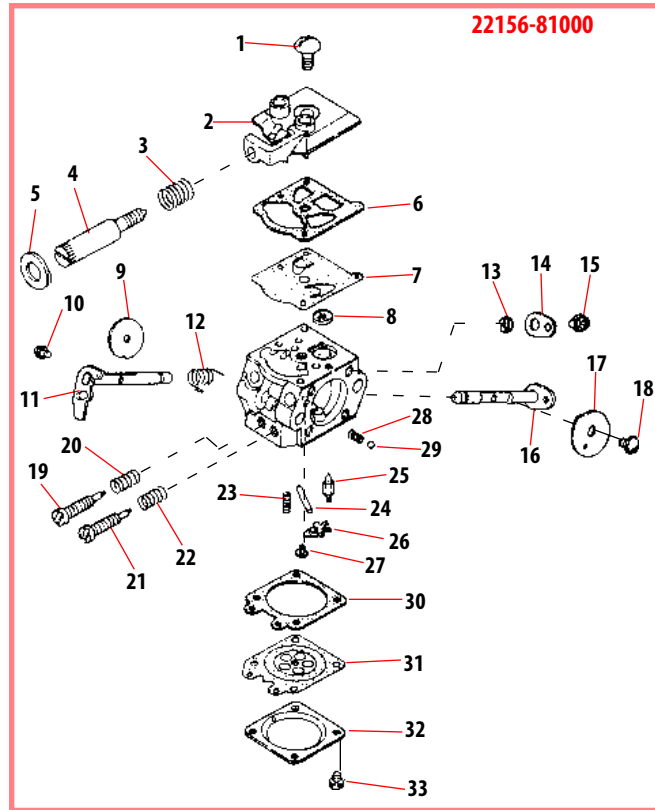

CARBURETOR (Non EPA/CARB)
CARBURADOR
CARBURATEUR

Rev. 2/99

Index	Part Number	Part Name	Qty.
	22156-81000	CARBURETOR ASSY.	1
1	22100-81130	SCREW	1
2	22156-81120	PUMP COVER ASSY	1
3	22156-81420	SPRING IDLE	1
4	22156-81410	IDLE SCREW	1
5	22156-81440	SEAL	1
6	22128-81140	GASKET, PUMP COVER	1
7	22128-81150	DIAPHRAGM, PUMP	1
8	70030-81380	SCREEN	1
9	22104-81340	THROTTLE VALVE	1
10	22150-81420	SCREW	1
11	22156-81370	SHAFT ASSY	1
12	22100-81410	SPRING SHAFT	1
13	70030-81390	E RING	1
14	22156-81380	THROTTLE LEVER	1
15	22100-81360	SCREW	1
16	22156-81740	SHAFT ASSY	1
17	22156-81710	CHOKE VALVE	1
18	22100-81351	SCREW	1
19	22156-81170	L NEEDLE	1
20	22156-81160	SPRING, L NEEDLE	1

Index	Part Number	Part Name	Qty.
21	22156-81330	H NEEDLE	1
22	22156-81320	SPRING, H NEEDLE	1
23	22120-81270	SPRING	1
24	22100-81250	PIN	1
25	20036-81440	NEEDLE VALVE	1
26	22100-81230	LEVER	1
27	22100-81240	SCREW	1
28	22150-81730	SPRING	1
29	22150-81720	BALL	1
30	22100-81290	GASKET	1
31	22100-81260	METERING DIAPHRAGM	1
32	22100-81280	COVER	1
33	22100-81351	SCREW	4
	72297-91000	TOOL SET	1
34	19639-01100	TOOL BAG	1
35	22150-91160	SCREW DRIVER	1
36	22150-91410	PLUG WRENCH	1
37	09026-03001	WRENCH, 3MM	1
38	09026-04001	WRENCH, 4MM	1
	K11-WAT	KWIK KIT	1