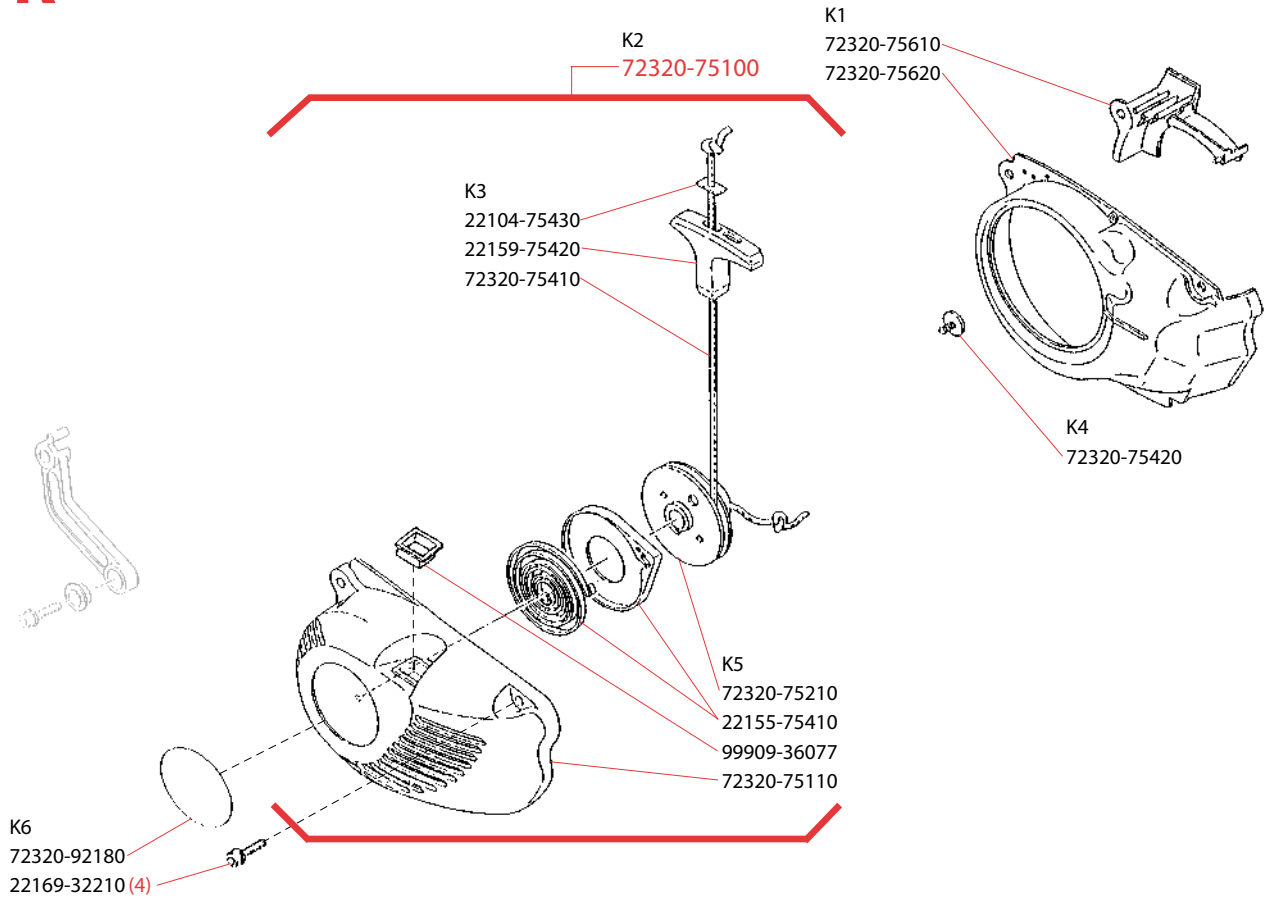

K

RECOIL STARTER/ARRANCADOR/DÉMARREUR