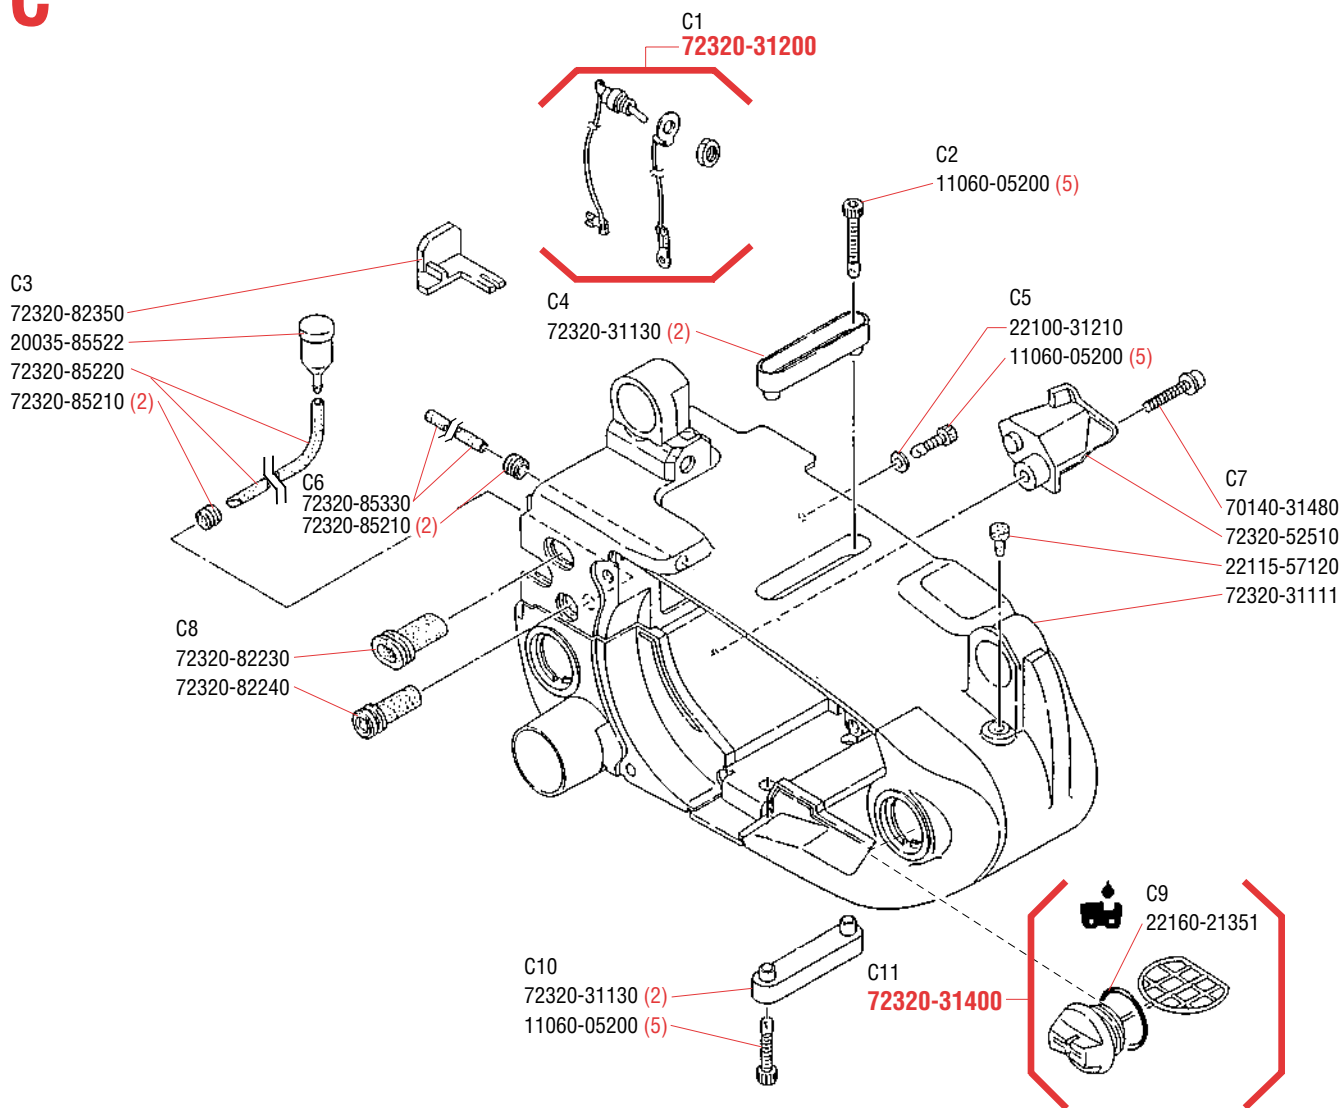

C ENGINE COVER/TAPA/COUVERCLE DU MOTEUR