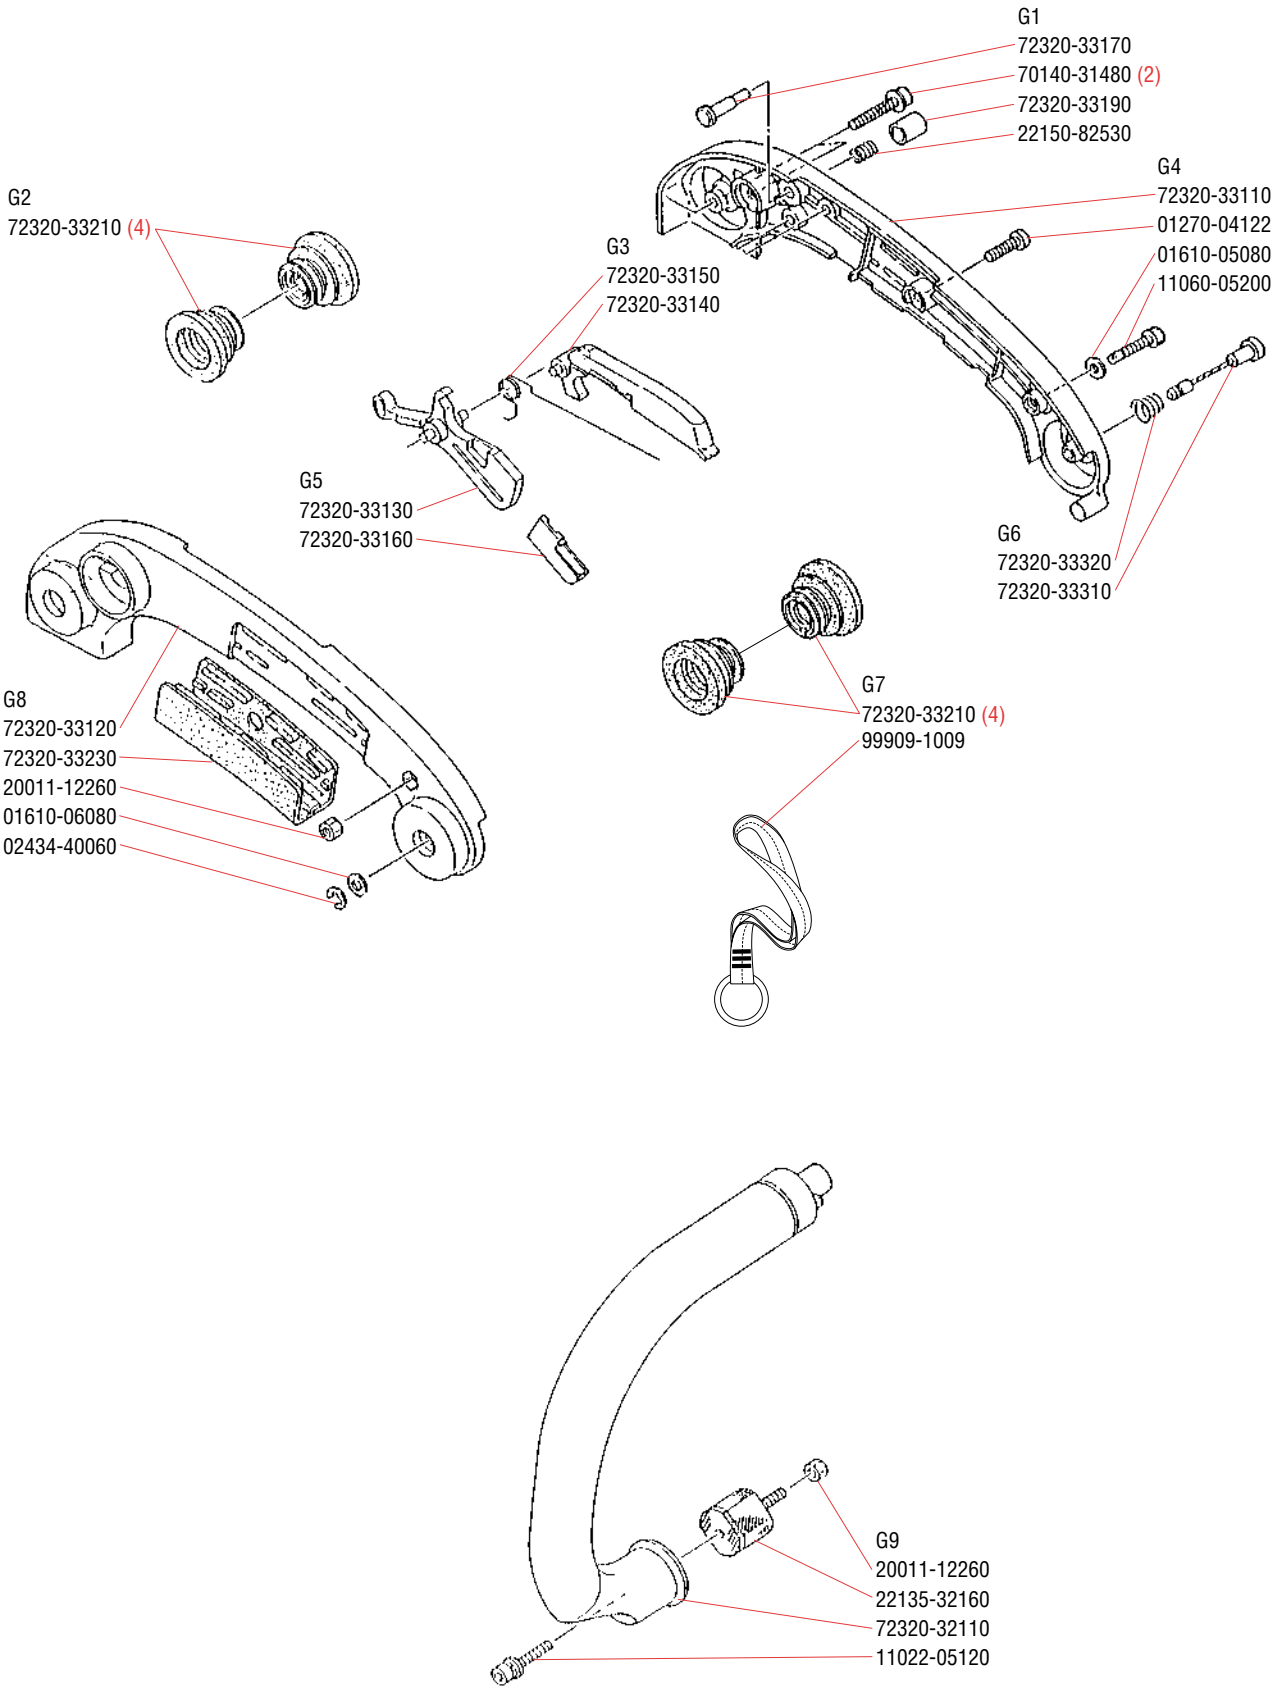

G HANDLE/MANGO/POIGNÉE