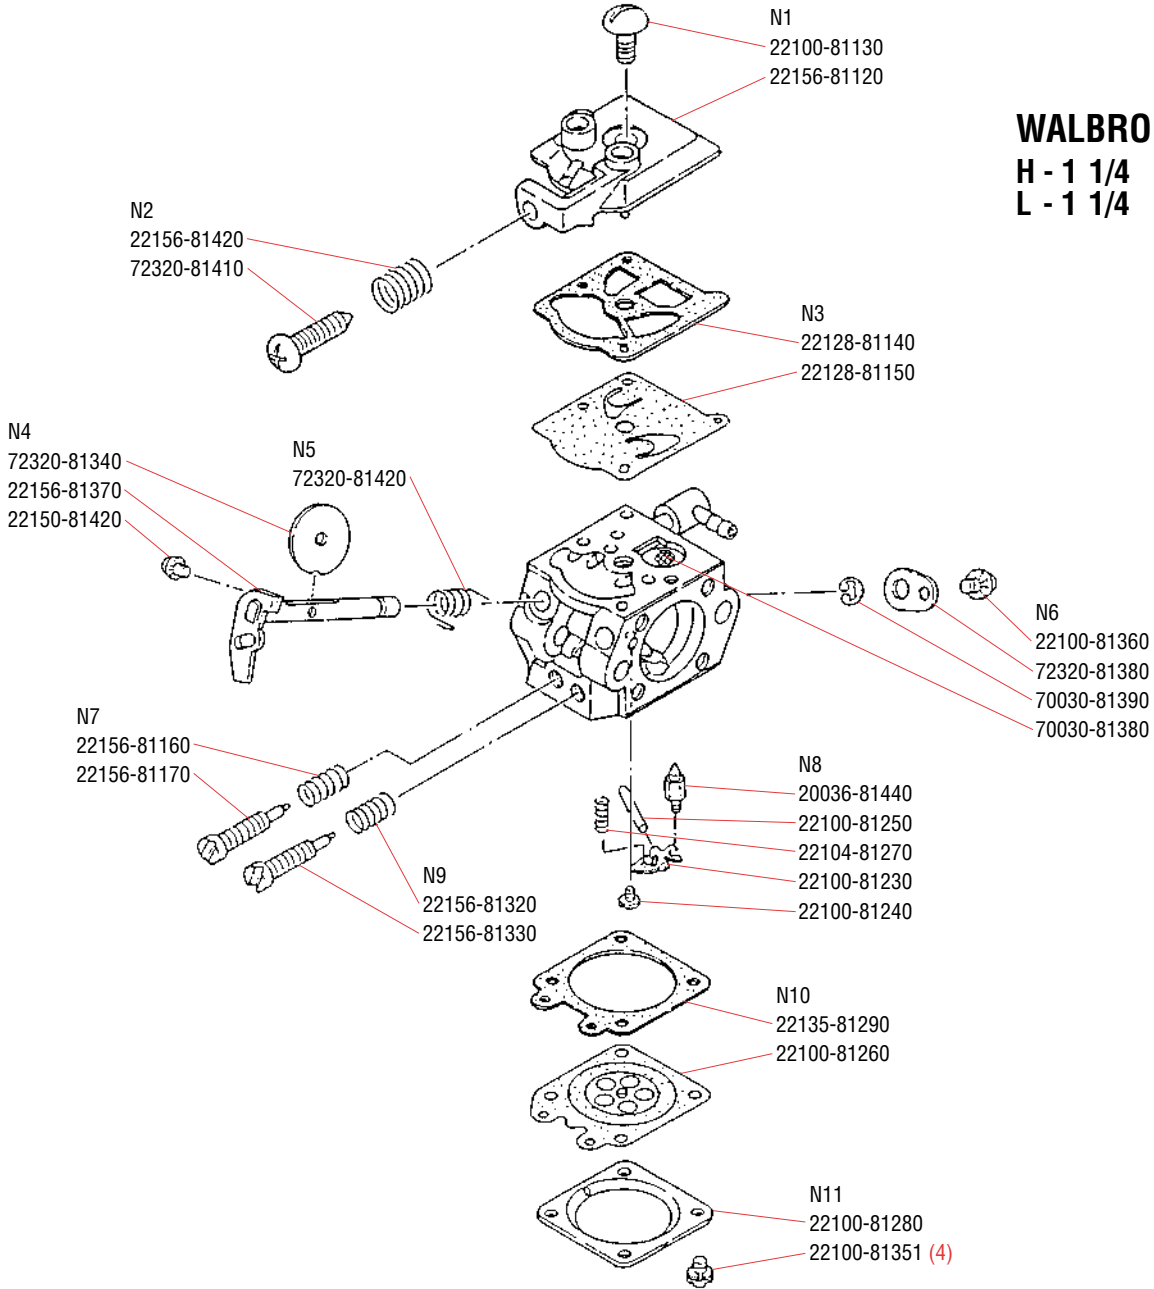

N

CARBURETOR/CARBURADOR/CARBURATEUR

WALBRO WT 301

H - 1 1/4
L - 1 1/4

N12
72320-81000

- 22100-81260
- 22128-81140
- 22128-81150
- 22135-81290