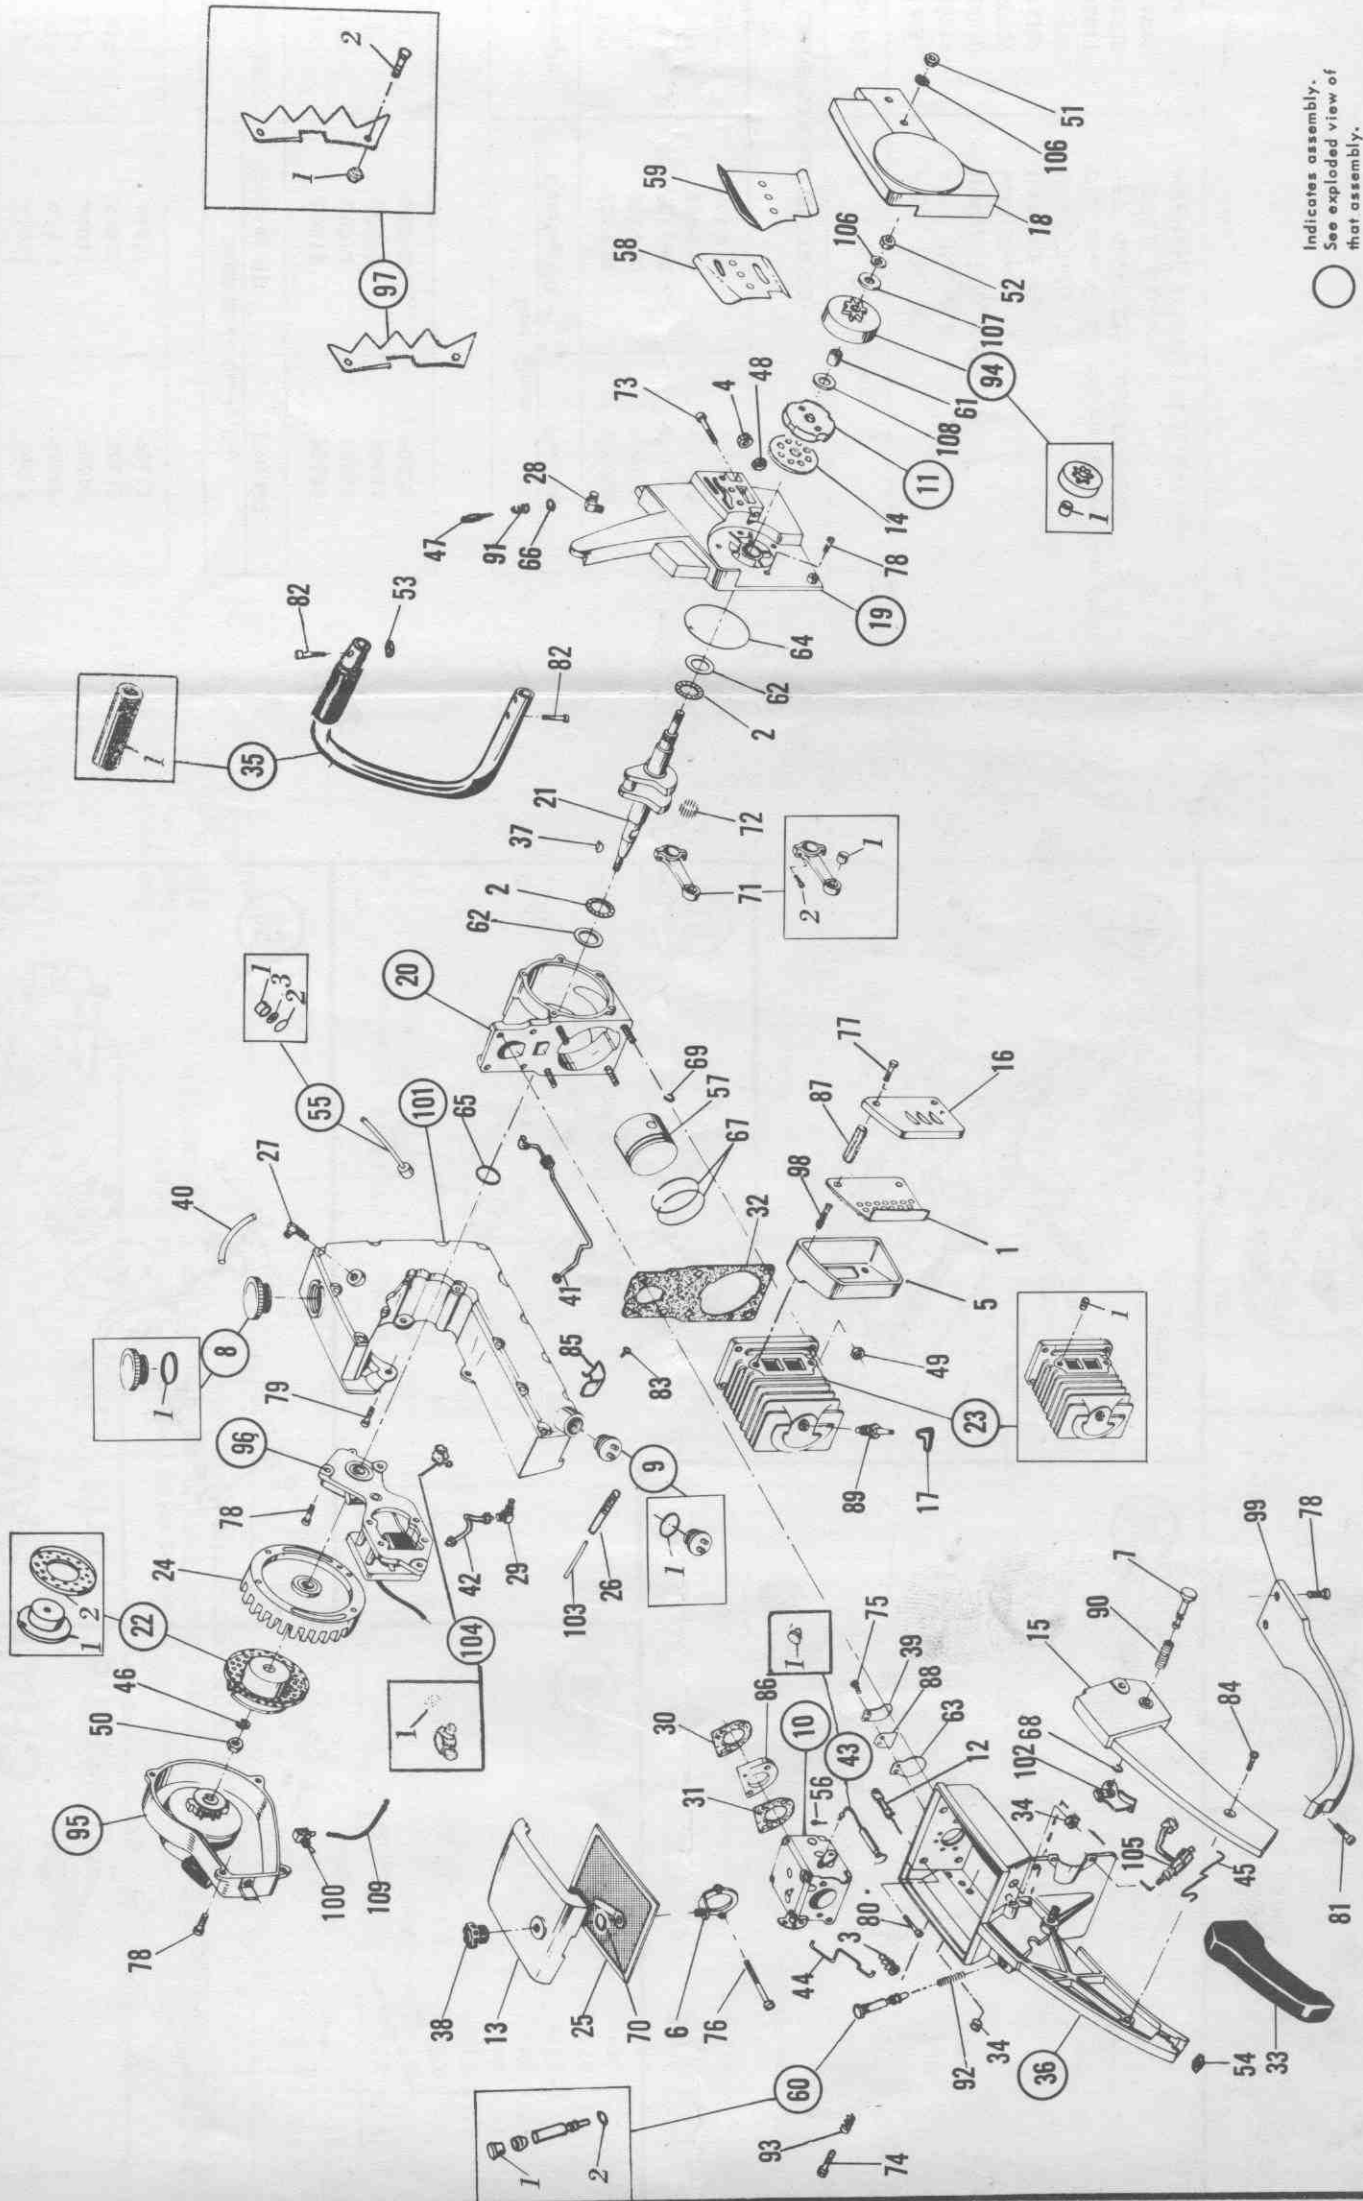

Key NO.	Part NO.	Description	QTY
57	64302	PISTON	1
58	64319	PLATE, Bar, Guide, Inside	1
59	64320	PLATE, Bar, Guide, Outside	1
60	65728	PLUNGER ASSY, Pump, Oil, Includes:	1
-1	64409	BUTTON	1
-2	27785	RING, "O", Pump, Oil	1
61	64592	RACE, Sprocket, 3/8 Pitch	1
62	61547	RACE, Thrust	2
63	64322	REED	1
64	64343	RING, "O", Crankcase	1
65	64949	RING, "O", Plate, Stator	1
66	64682	RING, "O", Needle, Adjusting	1
67	65296	RING, Piston (Set of 2)	1
68	65089	RING, Retaining, Latch, Throttle	1
69	64306	RING, Retaining, Pin, Piston	2
70	64386	RING, Snap, Cover, Carburetor	1
71	64393	ROD ASSY, Connecting, Includes:	1
-1	64339	BEARING, Roller	1
-2	64506	SCREW, Rod, Connecting	2
72	64338A	ROLLER, Crank (Set of 28)	1
73	101175A	SCREW, FIL-HD, .25-20 x 2.00, Bar, Guide	1
74	64460	SCREW, Idle-speed	1
75	64406	SCREW, PAN HD, #4-40 x .25, Reed	2
76	64376	SEMS, HEX-HD, #10-32 x 2.25, Carburetor	2
77	66102	SEMS, HEX-HD, #10-32 x .38, Cover, Muffler	2
78	64372	SEMS, HEX-HD, #12-24 x .62, Cover, Crankcase Ignition Starter, Housing Support	5 3 4 2
79	64373	SEMS, HEX-HD, #12-24 x .75, Tank	3
80	64374	SEMS, HEX-HD, #12-24 x .87, Handle, Rear	4
81	64375	SEMS, HEX-HD, #12-24 x 1.00, Support	1
82	101672B	SEMS, OVAL HD, .25-20 x 1.25, Handle, Front	3
83	63960A	SEMS, PAN HD, #8-32, .38, Bracket, Line, Oil	2
84	63962A	SEMS, PAN HD, #8-32 x .62, Cover, Handle	2
85	64579	SHIELD	1
86	64325	SPACER, Carburetor	1
87	66326	SPACER, Muffler	2
88	64324	SPACER, Reed	1
89	65292	SPARKPLUG	1
90	64367	SPRING, Latch, Throttle	1
91	64689	SPRING, Needle, Adjusting	1

Key NO.	Part NO.	Description	QTY
92	64366	SPRING, Pump, Oil	1
93	64461	SPRING, Screw, Idle-speed	1
94	90023	SPROCKET ASSY, (A23-387), 3/8 Pitch, Includes:	1
-1	11335	BEARING, Roller	1
95	64342	STARTER ASSY, Includes:	1
-1	64350**	BUSHING	1
-2	64443	CORD	1
-3	64431	HANDLE	1
-4	64430	HOUSING	1
-5	64432	INSERT, Handle	1
-6	60807	RING, Retaining	1
-7	60816	ROTOR	1
-8	66158	SHIELD, Dust	1
-9	64433	SHIELD, Spring	1
-10	60832	SHOE, Friction	1
-11	60809	SPRING, Brake	1
-12	60817A	SPRING, Rewind	1
-13	64078	WASHER, Fiber	2
-14	60808	WASHER, Retainer, Brake	1
-15	103638	WASHER, Rope	1
96	64475	STATOR ASSY, Ignition, Includes:	1
-1	64478	BREAKER	1
-2	64477	COIL	1
-3	64479	CONDENSER	1
-4	64484	COVER, Dust	1
-5	64485	GASKET, Cover	1
-6	64807	WASHER, Felt	1
-7	64945	WIPER, Felt	1
-8	64487	WIRE, Sparkplug	1
97	65299	STICKER KIT, Includes:	1
-1	64442	NUT, #12-24	2
-2	64372	SEMS, HEX-HD, #12-24 x .62	2
98	66325	STUD, Muffler	2
99	64317	SUPPORT, Handle, Rear	1
100	64345	SWITCH, Stop	1
101	66779	TANK ASSY, Fuel & Oil, Includes:	1
-1	66782	COVER	1
-2	65366	GASKET	1
-3	64379	SCREW	16
-4	65708	VALVE	1
102	64326R	THROTTLE, Control, Trigger	1
103	64974	TUBE, Pickup, Oil	1
104	64611	VALVE ASSY, Check, Includes:	1
-1	66759	SCREEN	1
105	66151	VALVE, Shutoff	1
106	62187	WASHER, Cover, Sprocket	3
107	64321	WASHER, Sprocket, Outer	1
108	64768	WASHER, Thrust, Sprocket	1
109	64357	WIRE, Ground, Ignition	1

** Parts Included in HOUSING #64430

DO NOT USE KEY NUMBERS WHEN ORDERING SERVICE PARTS. ALWAYS USE PART NUMBERS PER ILLUSTRATED PARTS LIST.

○ Indicates assembly.
○ See exploded view of that assembly.