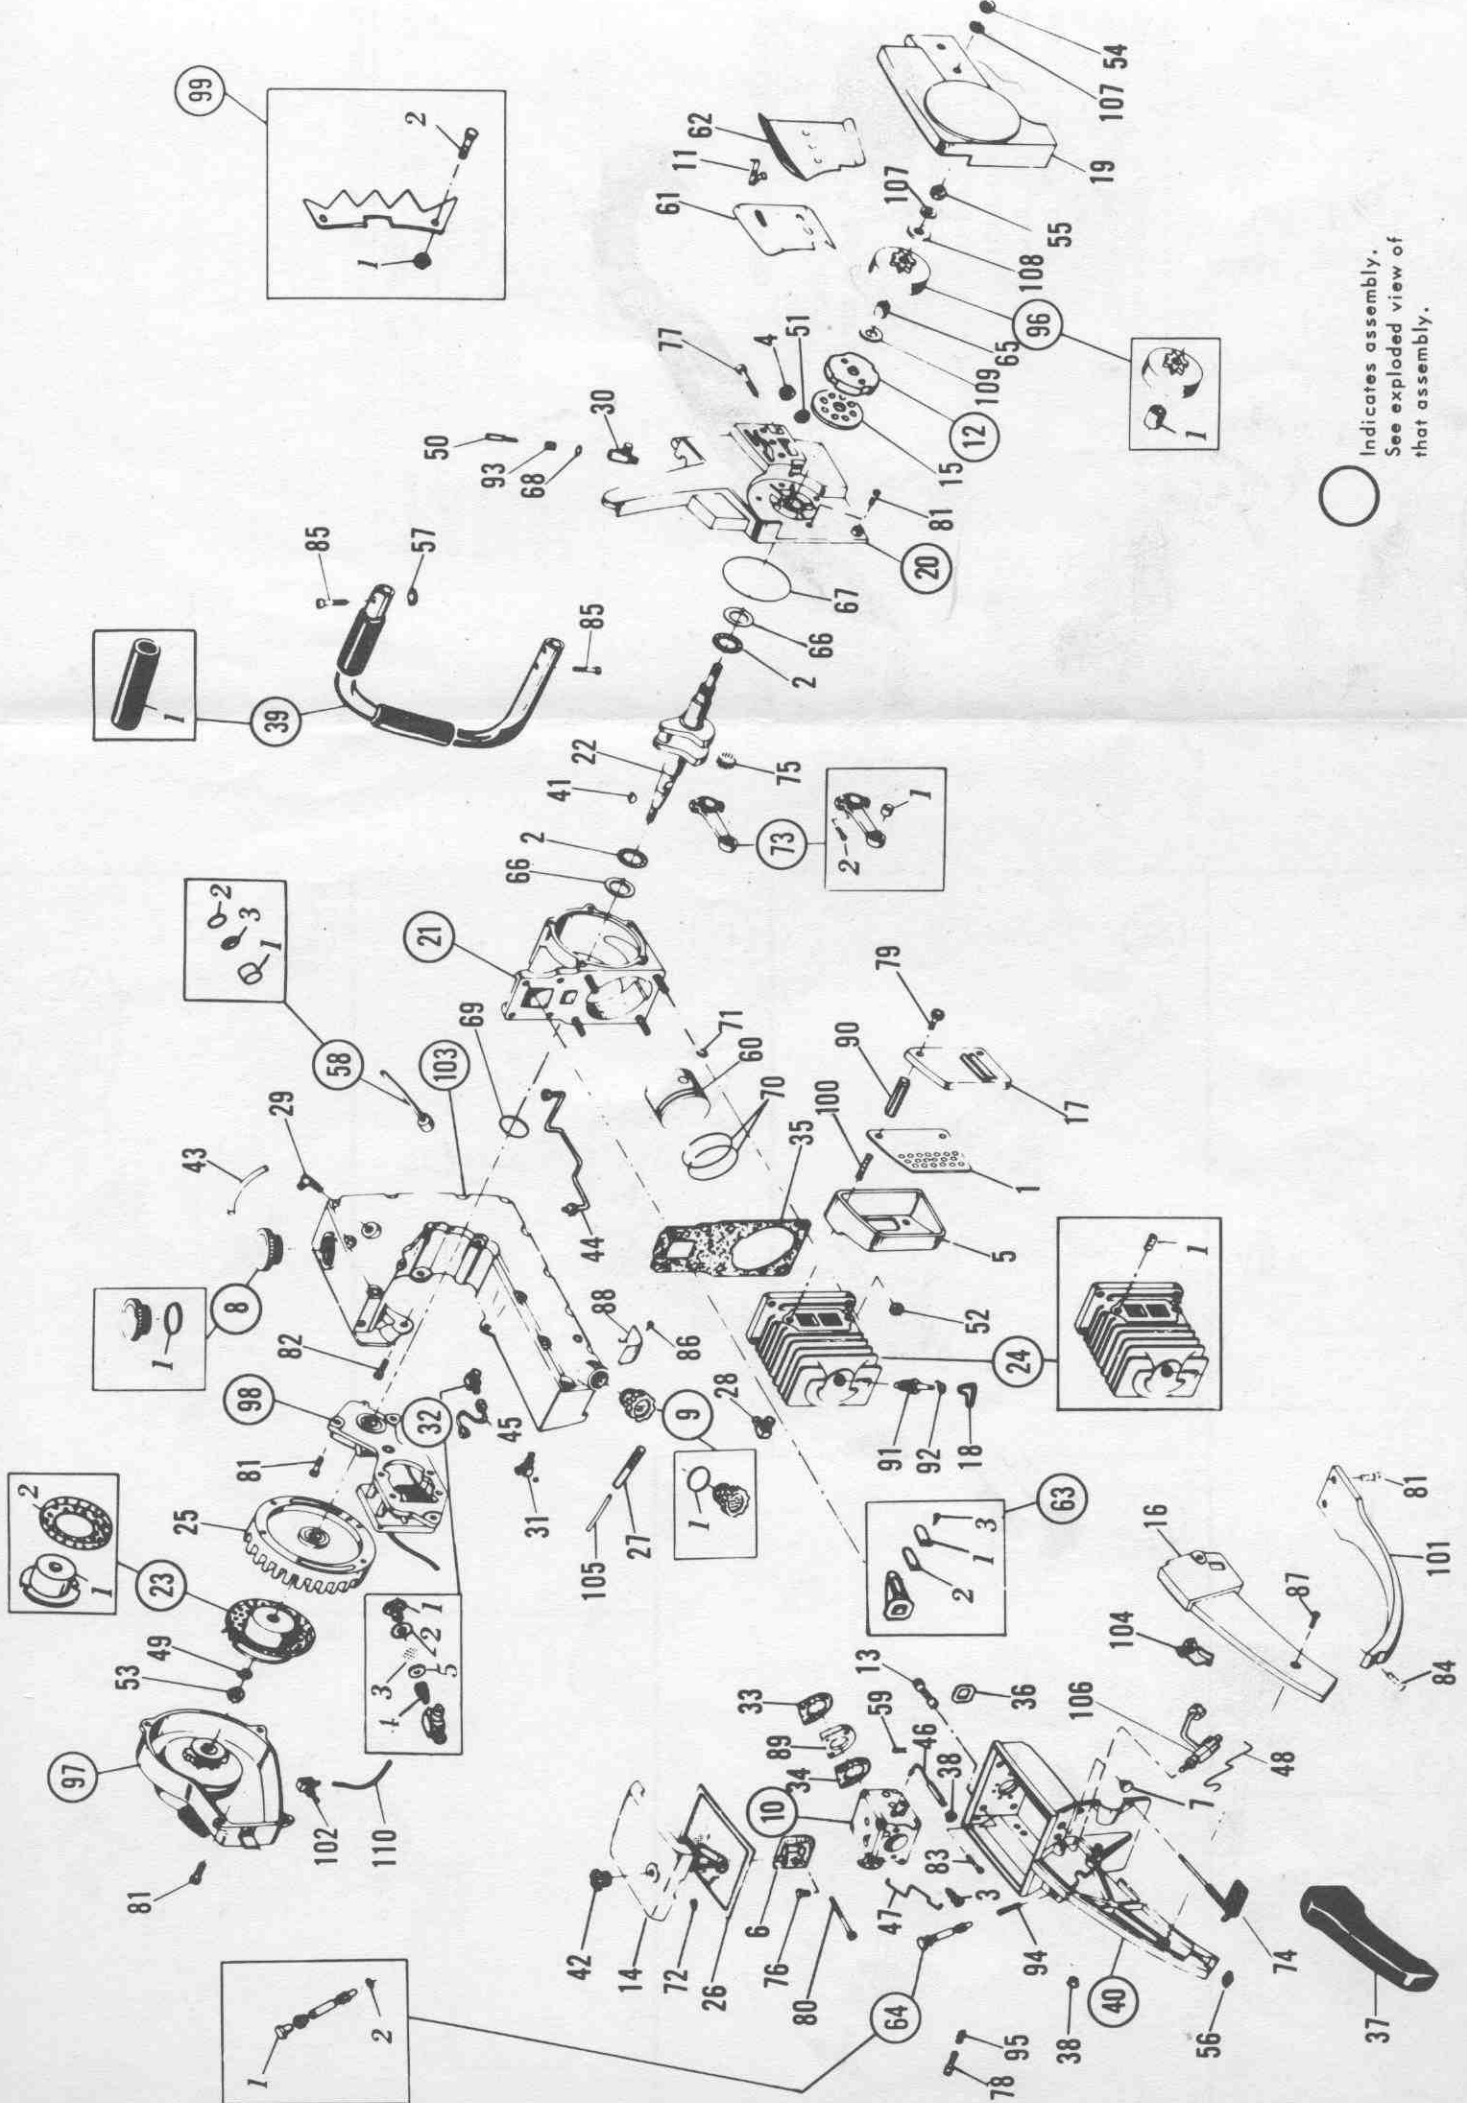

CS-40.1

Key NO.	Part NO.	Description	QTY
61	64319	PLATE, Bar, Guide, Inside	1
62	64320	PLATE, Bar, Guide, Outside	1
63	64582	PLATE ASSY, Reed, Includes:	1
-1	64547	LIMITER	2
-2	64546	REED	2
-3	64578	SCREW, Pan HD, #4-40 x .12	4
64	65728	PLUNGER, Pump, Oil, Includes:	1
-1	64409	BUTTON	1
-2	27785	RING, "O", Pump, Oil	1
65	64592	RACE, Sprocket	1
66	61547	RACE, Thrust	2
67	64343	RING, "O", Crankcase	1
68	64682	RING, "O", Needle, Adjusting, Oil	1
69	64949	RING, "O", Plate, Stator	1
70	65297	RING, Piston (Set of 2)	1
71	64306	RING, Retaining, Piston	2
72	64386	RING, Snap, Cover, Carburetor	1
73	64393	ROD ASSY, Connecting, Includes:	1
-1	64339	BEARING, Roller	1
-2	64506	SCREW, Rod, Connecting	2
74	65997	ROD, Compression Release	1
75	65338A	ROLLER, Crank (Set of 28)	1
76	65787	SCREW, #12-24 x .50, Bracket	1
77	101175A	SCREW, FIL-HD, .25-20 x 2.00, Adjusting, Bar, Guide	1
78	64460†	SCREW, Regulating, Idle-Speed	1
79	66102	SEMS, HEX-HD, #10-32 x .38, Cover, Muffler	2
80	65802	SEMS, #10-32 x 2.18, Carburetor	2
81	64372	SEMS, HEX-HD, #12-24 x .62, Cover, Crankcase Shroud Stator Support	5 4 3 2
82	64373	SEMS, HEX-HD, #12-24 x .75 Tank,	3
83	64374	SEMS, HEX-HD, #12-24 x .87, Handle, Rear	4
84	64375	SEMS, HEX-HD, #12-24 x 1.00, Support	1
85	101672B	SEMS, Oval HD, .25-20 x 1.25, Handle, Front	3
86	63960A	SEMS, Pan HD, #8-32 x .38, Shield	2
87	63962A	SEMS, Pan HD, #8-32 x .62, Cover, Handle, Rear	2
88	64579	SHIELD, Oil, Deflector	1
89	64325	SPACER, Carburetor	1
90	66326	SPACER, Muffler	2
91	65292	SPARKPLUG	1

†Parts Included in Carburetor #65407

Key NO.	Part NO.	Description	QTY
92	60029	SPRING, Connector, Sparkplug	1
93	64689	SPRING, Needle, Adjusting	1
94	64366	SPRING, Pump, Oil	1
95	64461†	SPRING, Screw, Idle-Speed	1
96	A23-387	SPROCKET ASSY, Includes:	1
-1	11335	BEARING, Roller	1
97	64342C	STARTER ASSY, Includes:	1
-1	64350**	BUSHING	1
-2	64443	CORD	1
-3	64431	HANDLE	1
-4	64430C	HOUSING	1
-5	64432	INSERT, Handle	1
-6	60807	RING, Retaining	1
-7	60816	ROTOR	1
-8	66158	SHIELD, Dust	1
-9	64433	SHIELD, Spring	1
-10	60832	SHOE, Friction	1
-11	60809	SPRING, Brake	1
-12	60817A	SPRING, Rewind	1
-13	64078	WASHER, Fiber	2
-14	60808	WASHER, Retainer, Brake	1
-15	103638	WASHER, Rope	1
98	64475	STATOR ASSY, Ignition, Includes:	1
-1	64478	BREAKER	1
-2	64477	COIL	1
-3	64479	CONDENSER	1
-4	64484	COVER, Dust	1
-5	64485	GASKET, Cover	1
-6	64807	SEAL, Felt	1
-7	64945	WIPER, Felt	1
-8	64487	WIRE, Sparkplug	1
99	65299	STICKER KIT, Includes:	1
-1	64442	NUT, HEX, #12-24	2
-2	64372	SEMS, HEX-HD, #12-24 x .62	2
100	66325	STUD, Muffler	2
101	64317C	SUPPORT, Handle, Rear	1
102	64345	SWITCH, Stop	1
103	66779C	TANK ASSY, Fuel & Oil, Includes:	1
-1	65366	GASKET	1
-2	65708	VALVE, Vent, Fuel	1
104	64326R	THROTTLE	1
105	64974	TUBE, Pickup, Oil	1
106	66151	VALVE, Shut-Off	1
107	62187	WASHER, Bar, Guide Sprocket	2 1
108	64321	WASHER, Sprocket, Outer	1
109	64768	WASHER, Thrust, Sprocket	1
110	64357	WIRE, Ground	1

**Parts Included in Housing #64430

○ Indicates assembly.
See exploded view of
that assembly.