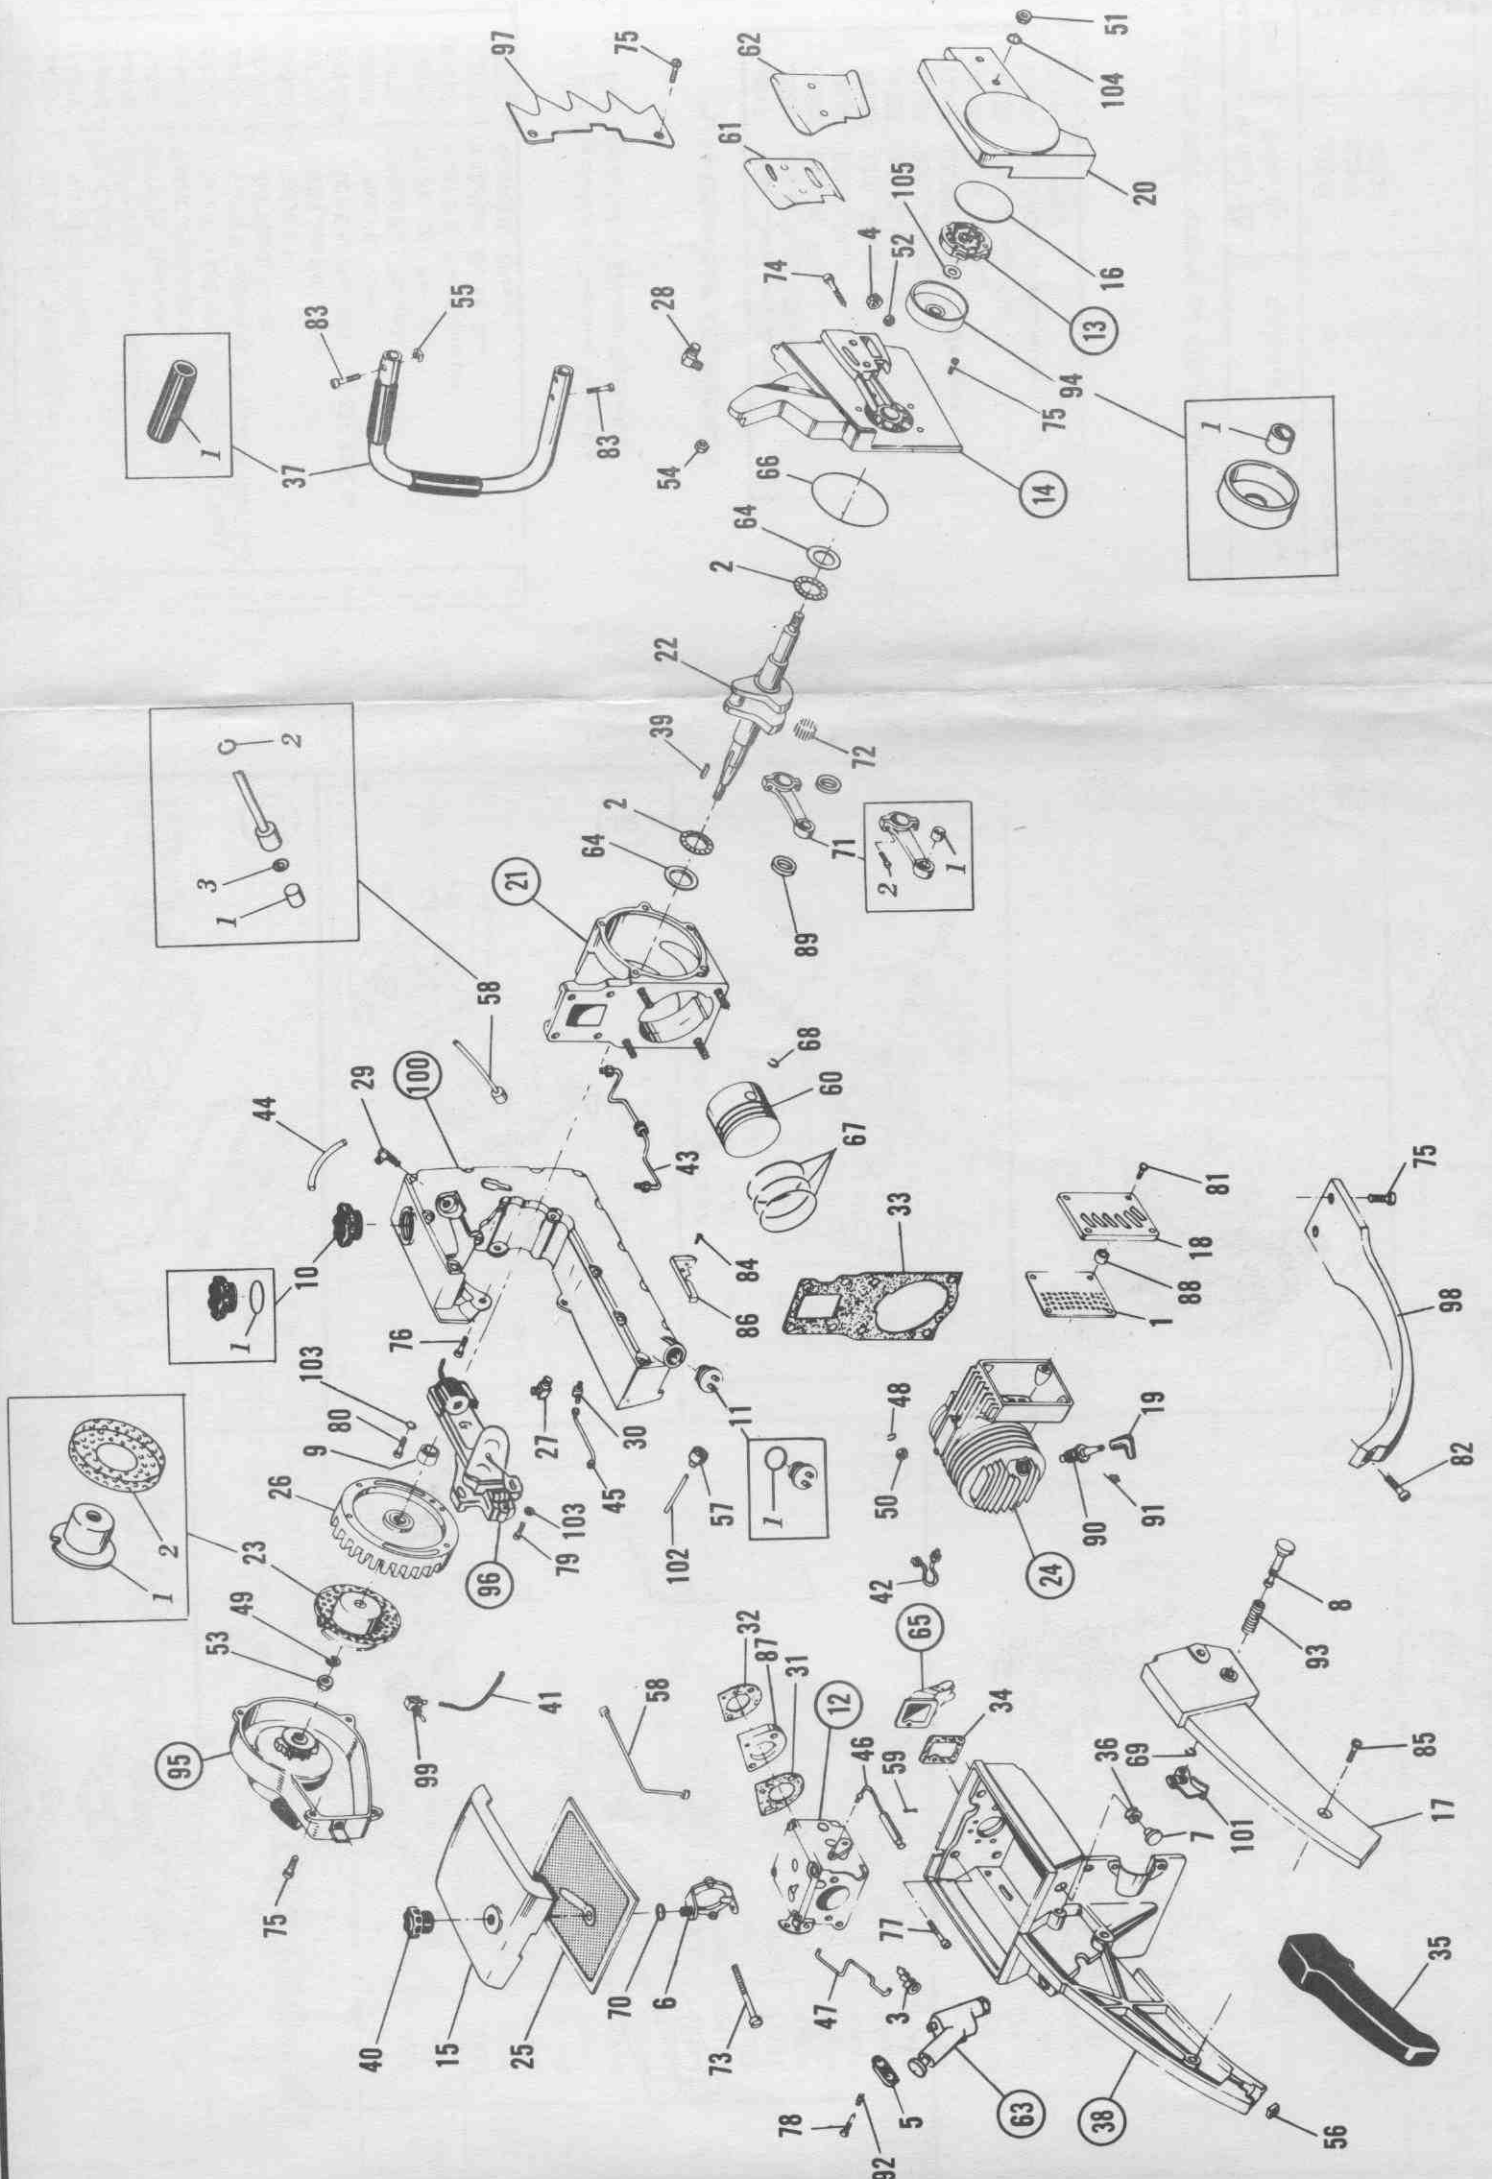

DO NOT USE KEY NUMBERS WHEN ORDERING SERVICE PARTS.

○ Indicates assembly. See exploded view of that assembly.

96-18	64747**	STUD	1
-19	64737	TERMINAL ASSEMBLY	1
-20	64749†	WASHER, Thrust	1
97	64669	STICKER	1
98	64645	SUPPORT, Rear Handle	1
99	64345	SWITCH, Ignition	1
100	64614	TANK ASSEMBLY, Fuel and Oil	1
-1	64823	BODY ASSEMBLY, Fuel & Oil Tank	1
-2	64824	COVER ASSEMBLY, Fuel & Oil Tank	1
-3	60383	FITTING, Vent	2
-4	64663	GASKET	1
-4	64762	RETAINER, Fuel	1
-5	63962A	SCREW, Pan HD., #8-32x.62 L.G.	19
-6	64805	VALVE, Vent	1
-7	64326	TRIGGER, Throttle	1
101	64646	TUBE, Oil Pick-Up	1
102	64646	WASHER, Flat (Ignition)	1
103	103607	WASHER, Guide Bar	3
104	62187	WASHER, Thrust	2
105	60062	WASHER, Thrust	1

** Parts included in Terminal Assembly.
† Parts Included in Breaker Assembly.

PL 6A CHAIN SAW ACCESSORIES

48411	OIL, Chain Saw Engine
35219	FILE, 7/32" Diameter
64889	GUIDE, File
13688	FILE, Flat
48535	SET, Gauge
14207	HANDLE, File
48520	ROLLERNOSE
18347	LUBRICANT, Rollernose
60729	GUN, Grease
60730	TIP, Grease Gun
64559	WRENCH, Combination
50319	WEDGE

CHAIN & GUIDE BARS FOR PL 6A CHAIN SAWS

Rollernose Guide Bar	Welded Nose Guide Bar	Capacity	Chain No.
A2815	A0815	18	48 PF 62
A2817	A0817	21	48 PF 71
A2820	A0820	24	48 PF 78
A2825		31	48 PF 95
A2830		38	48 PF 112
A2835		41	48 PF 119