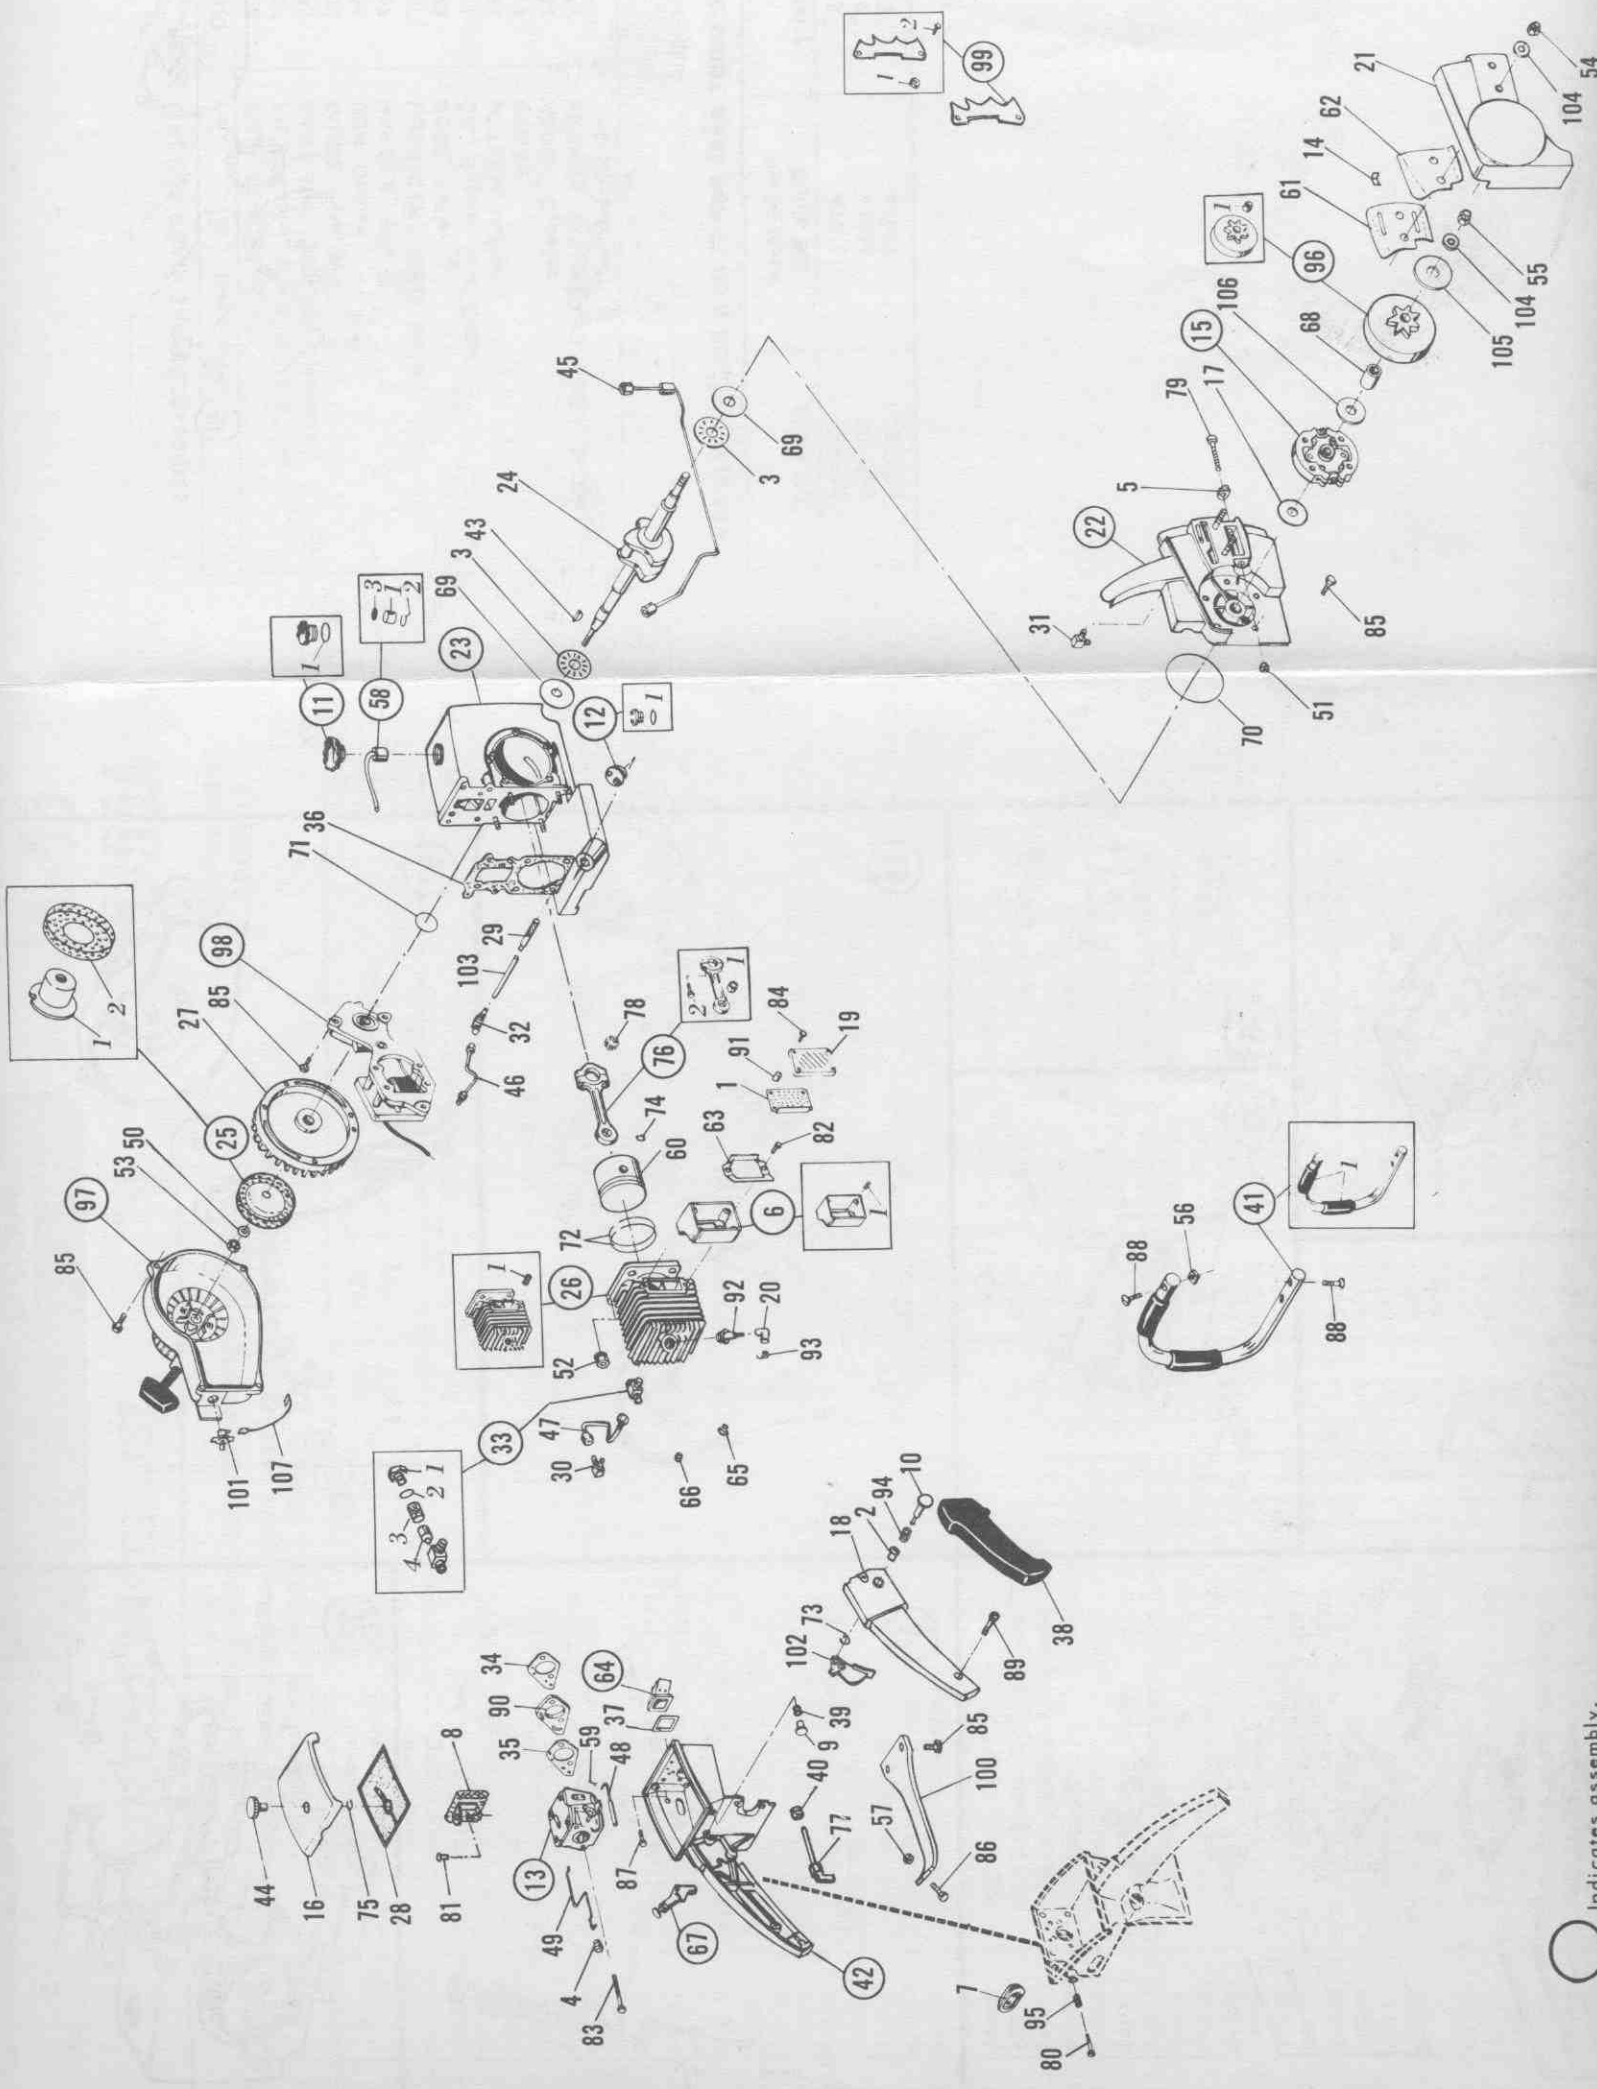

CS-38.1

Key NO.	Part NO.	Description	QTY
58	63780	PICKUP ASSY, Fuel, Includes:	1
-1	64815	FILTER	1
-2	64915	RING, Snap	1
-3	103641	WASHER, .25 ID	2
59	64389	PIN, Cotter, .03D, Link, Choke	1
60	65111	PISTON	1
61	64319	PLATE, Bar, Guide, Inside	1
62	64320	PLATE, Bar, Guide, Outside	1
63	65110	PLATE, Bottom, Muffler	1
64	64676	PLATE ASSY, Reed, Includes:	1
-1	64648	LIMITER	2
-2	64642	REED	2
-3	64578	SCREW, Pan HD, #4-40 x .12	4
65	64821	PLUG, Pipe, .125-27 N.P.T. (PL-55 only)	1
66	64836	PLUG, Pipe, .062-27 N.P.T. (PL-55 only)	1
67	65680	PUMP ASSY, Oil (Automatic) (PL-55A only), Includes:	1
-1	24773	BALL, Steel, .30 D	1
-2	64409†	BUTTON, Plunger	1
-3	64685	CAP, Valve	1
-4	64684	GASKET, Cap, Valve	1
-5	65683	NEEDLE, Adjusting	1
-6	64691	PLUNGER ASSY	1
-7	64682	RING, "O", .15 ID, Needle, Stem, Valve	1
-8	27785†	RING, "O", .30 ID, Plunger	1
-9	64689	SPRING, Needle, Adjusting	1
-10	64366	SPRING, Plunger	1
-11	65682	SPRING, Stem, Valve	1
-12	65681	STEM, Valve	1
67	64994	PUMP ASSY, (Manual) (PL-55 only), Includes:	1
-1	64409†	BUTTON, Plunger	1
-2	64691	PLUNGER	1
-3	27785	RING "O", .30 ID, Plunger	1
-4	64366	SPRING, Plunger	1
68	64592	RACE, Sprocket	1
69	61547	RACE, Thrust	2
70	64343	RING, "O", 2.36 ID, Crankcase	1
71	64949	RING, "O", .99 ID, Plate, Stator	1
72	65310	RING, Piston (Set of 2)	1
73	65089	RING, Retaining, Latch, Throttle	1
74	70017	RING, Retaining, Pin, Piston	2
75	64386	RING, Snap, Cover, Carburetor	1
76	65123	ROD ASSY, Connecting, Includes:	1
-1	21909	BEARING, Roller	1
-2	64506	SCREW, Rod, Connecting	2
77	65412	ROD, Compression Release	1
78	65109A	ROLLER, Crank (Set of 24)	1
79	101175A	SCREW, FIL-HD, .25-20 x 2.00, Adjusting, Bar, Guide	1
80	64629***	SCREW, Regulating, Idle-Speed	1
81	65787	SCREW, HEX-HD, #12-24 x .50 Bracket	1
82	65141	SCREW, Socket HD, #12-24 x .75, Muffler	2
83	65802	SEMS, #10-32 x 2.18, Mount, Carburetor	2
84	64649	SEMS, HEX-HD, #10-24 x .88, Muffler	4

†Parts Included in Plunger ASSY #64691

Key NO.	Part NO.	Description	QTY
85	64372	SEMS, HEX-HD, #12-24 x .62, Cover, Crankcase	5
		Shroud	4
		Stator	3
		Support	2
86	64375	SEMS, HEX-HD, #12-24 x 1.00, Support	1
87	65137	SEMS, HEX-HD, #12-24 x 1.12, Handle, Rear	4
88	101672B	SEMS, Oval HD, .25-20 x 1.25, Handle, Front	3
89	63962A	SEMS, Pan HD, #8-32 x .62, Cover, Handle	2
90	65135	SPACER, Carburetor	1
91	64625	SPACER, Muffler	4
92	65292	SPARKPLUG	1
93	60029	SPRING, Connector, Sparkplug	1
94	64367	SPRING, Latch, Throttle	1
95	64461***	SPRING, Screw, Regulating, Idle-Speed	1
96	A23-387	SPROCKET ASSY, Includes:	1
-1	11335	BEARING, Roller	1
97	64342	STARTER ASSY, Includes:	1
-1	64350††	BUSHING	1
-2	64443	CORD	1
-3	64431	HANDLE, Starter	1
-4	64430	HOUSING, Starter	1
-5	64432	INSERT, Handle	1
-6	60807	RING, Retaining	1
-7	60816	ROTOR	1
-8	66158	SHIELD, Dust	1
-9	64433	SHIELD, Spring	1
-10	60832	SHOE, Friction	1
-11	60809	SPRING, Brake	1
-12	60817A	SPRING, Rewind	1
-13	64078	WASHER, Fiber	2
-14	60808	WASHER, Steel, .26 x 1.50, Retainer, Brake	1
-15	103638	WASHER, Steel, .20 x .50, Rope	1
98	64475	STATOR ASSY, Ignition, Includes:	1
-1	64478	BREAKER	1
-2	64477	COIL	1
-3	64479	CONDENSER	1
-4	64484	COVER, Dust	1
-5	64485	GASKET, Cover	1
-6	64807	WASHER, Felt, .56 x 1.06	1
-7	64945	WIPER, Felt	1
-8	64487	WIRE, Sparkplug	1
99	65299	STICKER KIT, Includes:	1
-1	64442	NUT, HEX, #12-24	2
-2	64372	SEMS, HEX-HD, #12-24 x .62	2
100	64317	SUPPORT, Handle, Rear	1
101	64345	SWITCH, Stop	1
102	64326	THROTTLE	1
103	64974	TUBE, Pick-up, Oil	1
104	62187	WASHER, Bar, Guide	2
		Nut, Sprocket	1
105	64321	WASHER, Sprocket, Outer	1
106	64768	WASHER, Thrust, Sprocket	1
107	64357	WIRE, Ground	1

††Parts Included in Housing ASSY #64430

***Parts Included in Carburetor #65408

○ Indicates assembly.