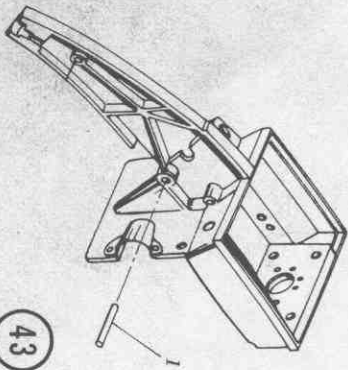

† Included with Carburetor Assembly 65301

35219
41727
48535
64889
64900
60729
14207
18347
48520
65090
48411
65299
60730
66364
65478

FILE, Round, 8" x 7/32", .404 Chain
FILE, Round, 8" x 3/16", 3/8 Chain
GAGE SET, .025-.035 Clearance
GUIDE, File, .404
GUIDE, File, 3/8"
GUN, Grease
HANDLE, File
LUBRICANT, Nose, Roller
NOSE, Roller, 2-1/2
NOSE, Roller, 2
OIL, Engine
STICKER, Kit
TIP, Replacement, Gun, Grease
WEDGE, Cycloc
WRENCH, 9/16 HEX, 3/4 HEX,
& Screwdriver

CHAIN & GUIDE BARS FOR PLS & PLSA CHAIN SAW

Capacity	Roller Nose Guide Bar	Chain NO.
15"	A 1013	30 P.F. 56
17"	A 1014	30 P.F. 62
19"	A 1015	30 P.F. 68
21"	A 1016	30 P.F. 72
23"	A 1017	30 P.F. 78

20

43

13

103