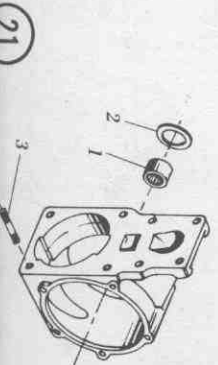

35219
41727
48535
64889
64900
60729
14207
18347
48520
65090
48411
65299
60730
66364
65478

FILE, Round, 8" x 7/32", .404 Chain
FILE, Round, 8" x 3/16", 3/8 Chain
GAGE SET, .025-.035 Clearance
GUIDE, File, .404
GUIDE, File, 3/8"
GUN, Grease
HANDLE, File
LUBRICANT, Nose, Roller
NOSE, Roller, 2-1/2
NOSE, Roller, 2
OIL, Engine
STICKER, Kit
TIP, Replacement, Gun, Grease
WEDGE, Cycloc
WRENCH, 9/16 HEX, 3/4 HEX,
& Screwdriver

CHAIN & GUIDE BARS FOR PLS & PLSA CHAIN SAW

Capacity	Roller Nose Guide Bar	Chain NO.
15"	A 1013	30 P.F. 56
17"	A 1014	30 P.F. 62
19"	A 1015	30 P.F. 68
21"	A 1016	30 P.F. 72
23"	A 1017	30 P.F. 78

13

11

21