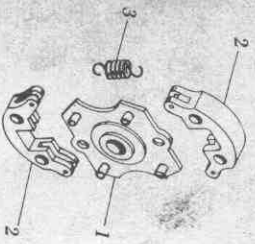

† Included with Carburetor Assembly 65301

35219
41727
48535
64889
64900
60729
14207
18347
48520
65090
48411
65299
60730
66364
65478

FILE, Round, 8" x 7/32", .404 Chain
FILE, Round, 8" x 3/16", 3/8 Chain
GAGE SET, .025-.035 Clearance
GUIDE, File, .404
GUIDE, File, 3/8"
GUN, Grease
HANDLE, File
LUBRICANT, Nose, Roller
NOSE, Roller, 2-1/2
NOSE, Roller, 2
OIL, Engine
STICKER, Kit
TIP, Replacement, Gun, Grease
WEDGE, Cycloc
WRENCH, 9/16 HEX, 3/4 HEX,
& Screwdriver

CHAIN & GUIDE BARS FOR PLS & PLSA CHAIN SAW

Capacity	Roller Nose Guide Bar	Chain NO.
15"	A 1013	30 P.F. 56
17"	A 1014	30 P.F. 62
19"	A 1015	30 P.F. 68
21"	A 1016	30 P.F. 72
23"	A 1017	30 P.F. 78

20

43

13

103