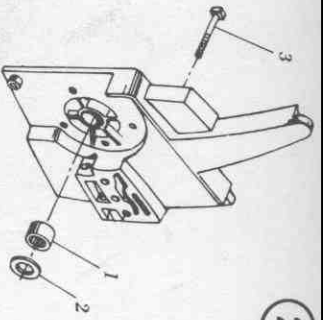

35219
41727
48535
64889
64900
60729
14207
18347
48520
65090
48411
65299
60730
66364
65478

FILE, Round, 8" x 7/32", .404 Chain
FILE, Round, 8" x 3/16", 3/8 Chain
GAGE SET, .025-.035 Clearance
GUIDE, File, .404
GUIDE, File, 3/8"
GUN, Grease
HANDLE, File
LUBRICANT, Nose, Roller
NOSE, Roller, 2-1/2
NOSE, Roller, 2
OIL, Engine
STICKER, Kit
TIP, Replacement, Gun, Grease
WEDGE, Cycloc
WRENCH, 9/16 HEX, 3/4 HEX,
& Screwdriver

CHAIN & GUIDE BARS FOR PLS & PLSA CHAIN SAW

Capacity	Roller Nose Guide Bar	Chain NO.
15"	A 1013	30 P.F. 56
17"	A 1014	30 P.F. 62
19"	A 1015	30 P.F. 68
21"	A 1016	30 P.F. 72
23"	A 1017	30 P.F. 78

20