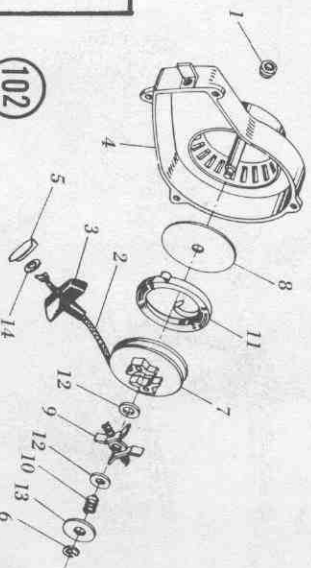

35219
41727
48535
64889
64900
60729
14207
18347
48520
65090
48411
65299
60730
66364
65478

FILE, Round, 8" x 7/32", .404 Chain
FILE, Round, 8" x 3/16", 3/8 Chain
GAGE SET, .025-.035 Clearance
GUIDE, File, .404
GUIDE, File, 3/8"
GUN, Grease
HANDLE, File
LUBRICANT, Nose, Roller
NOSE, Roller, 2-1/2
NOSE, Roller, 2
OIL, Engine
STICKER, Kit
TIP, Replacement, Gun, Grease
WEDGE, Cycloc
WRENCH, 9/16 HEX, 3/4 HEX,
& Screwdriver

CHAIN & GUIDE BARS FOR PLS & PLSA CHAIN SAW

Capacity	Roller Nose Guide Bar	Chain NO.
15"	A 1013	30 P.F. 56
17"	A 1014	30 P.F. 62
19"	A 1015	30 P.F. 68
21"	A 1016	30 P.F. 72
23"	A 1017	30 P.F. 78

13

11

102