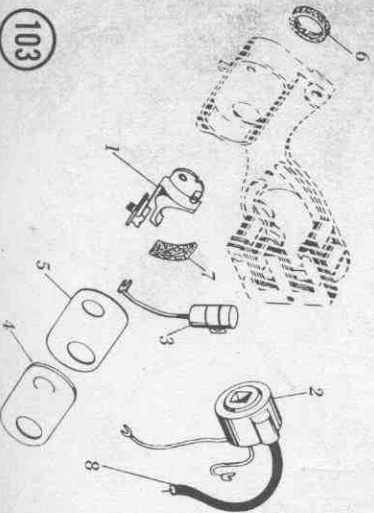

† Included with Carburetor Assembly 65301

35219
41727
48535
64889
64900
60729
14207
18347
48520
65090
48411
65299
60730
66364
65478

FILE, Round, 8" x 7/32", .404 Chain
FILE, Round, 8" x 3/16", 3/8 Chain
GAGE SET, .025-.035 Clearance
GUIDE, File, .404
GUIDE, File, 3/8"
GUN, Grease
HANDLE, File
LUBRICANT, Nose, Roller
NOSE, Roller, 2-1/2
NOSE, Roller, 2
OIL, Engine
STICKER, Kit
TIP, Replacement, Gun, Grease
WEDGE, Cycloc
WRENCH, 9/16 HEX, 3/4 HEX,
& Screwdriver

CHAIN & GUIDE BARS FOR PLS & PLSA CHAIN SAW

Capacity	Roller Nose Guide Bar	Chain NO.
15"	A 1013	30 P.F. 56
17"	A 1014	30 P.F. 62
19"	A 1015	30 P.F. 68
21"	A 1016	30 P.F. 72
23"	A 1017	30 P.F. 78

20

43

13

103