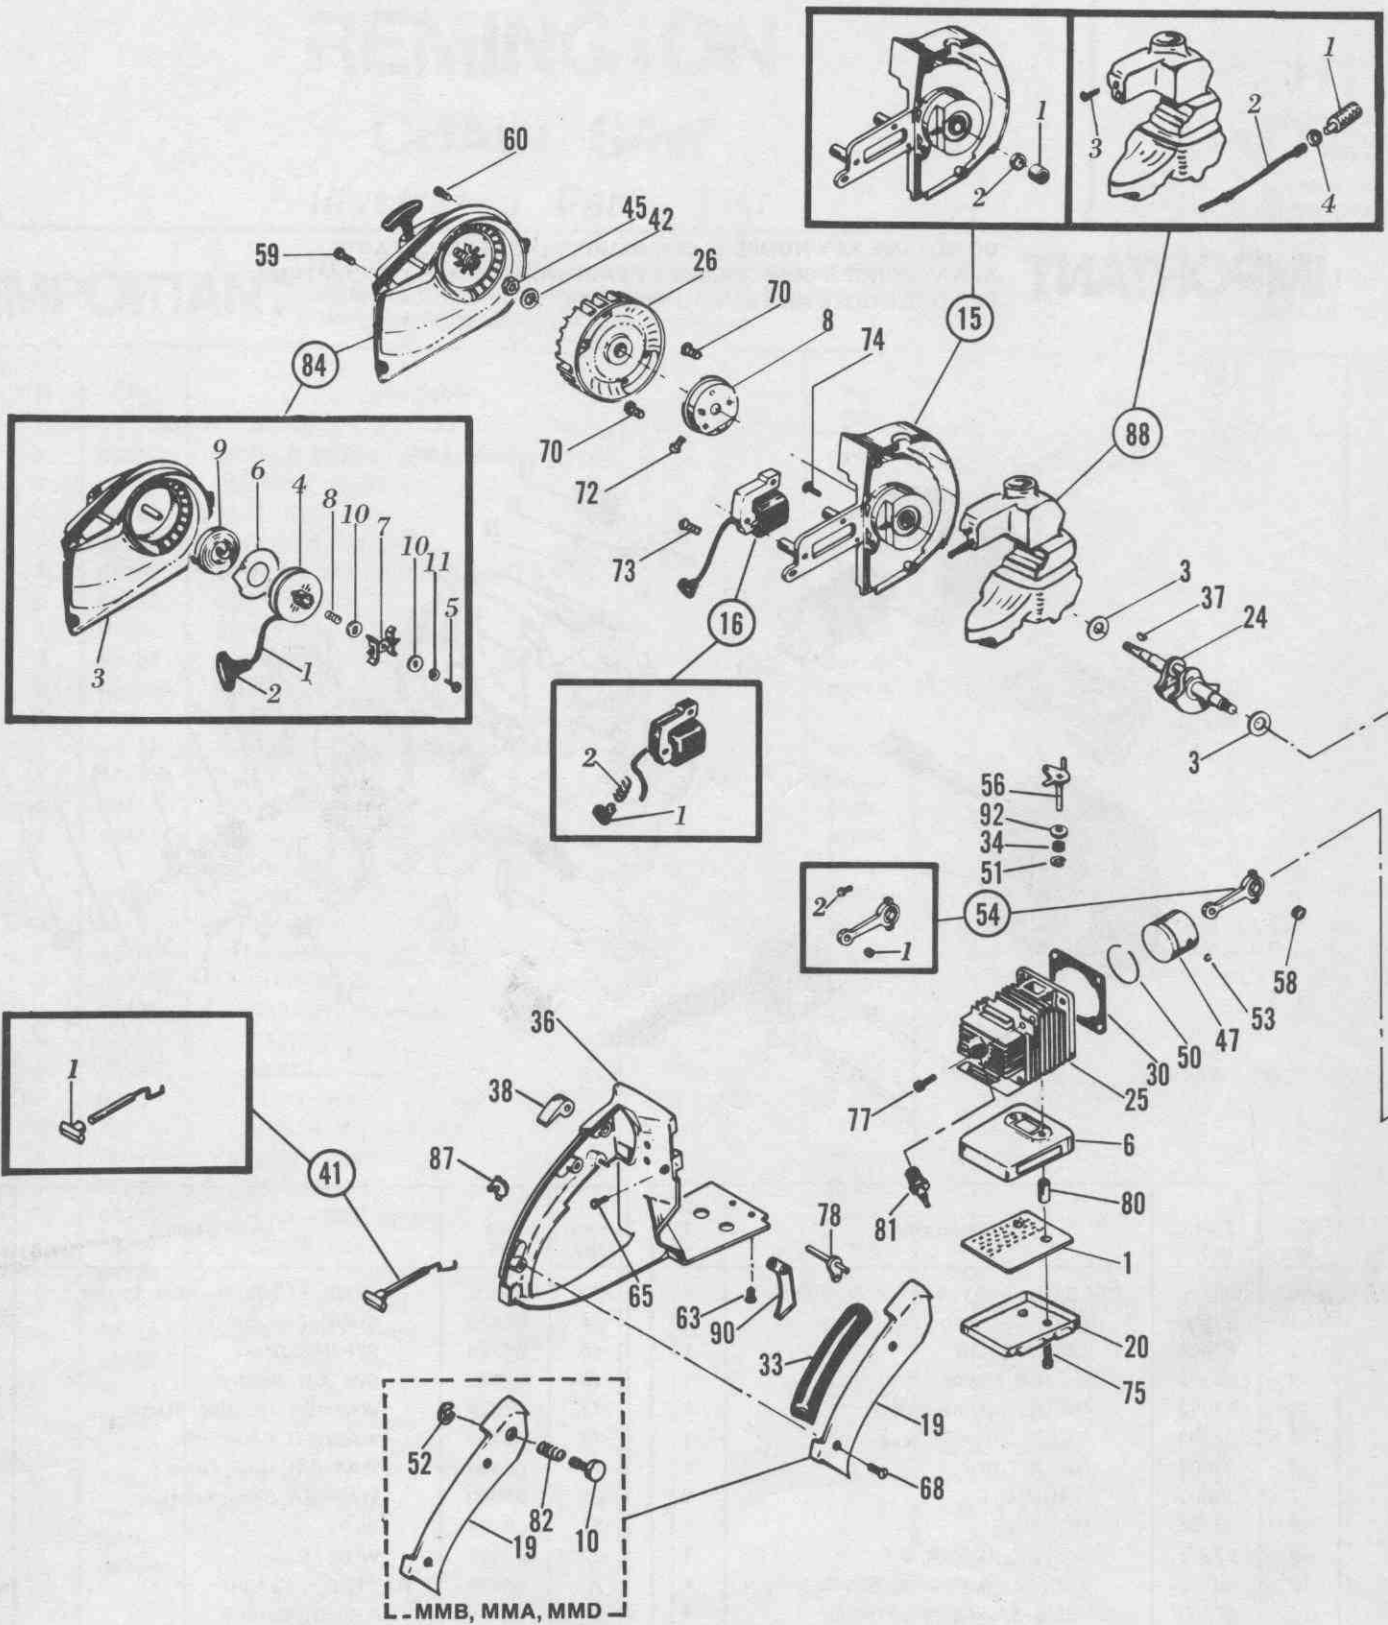

ALWAYS USE PART NUMBERS PER ILLUSTRATED PARTS LIST.

Key NO.	Part NO.	Description	QTY
88	68683	TANK ASSY, Fuel, Includes:	1
-1	66944	FILTER, Fuel	1
-2	66224	TUBE, Pickup, Fuel	1
-3	66729	VALVE, Check	1
-4	103606	WASHER, Filter	1
89	67972	TUBE, Pickup, Oil, (MMA, MMD & MMES)	1
90	66223R	THROTTLE, Control, Trigger	1
91	68447	VALVE, Check, Oil, (MMB)	1
92	103606	WASHER, Steel, Release, Compression, (MMD before S/N UJ3916)	1
93	66257	WASHER, Bar, Guide	1
94	67770	WASHER, Thrust, Sprocket	1
95	91321	CHAIN, (MMB)	1
95	91000	CHAIN, (MMA & MMES)	1
95	91312	CHAIN, (MMD)	1
96	90488	BAR, Guide, (MMB)	1
96	90494	BAR, Guide, (MMA & MMES)	1
96	90502	BAR, Guide, (MMD)	1