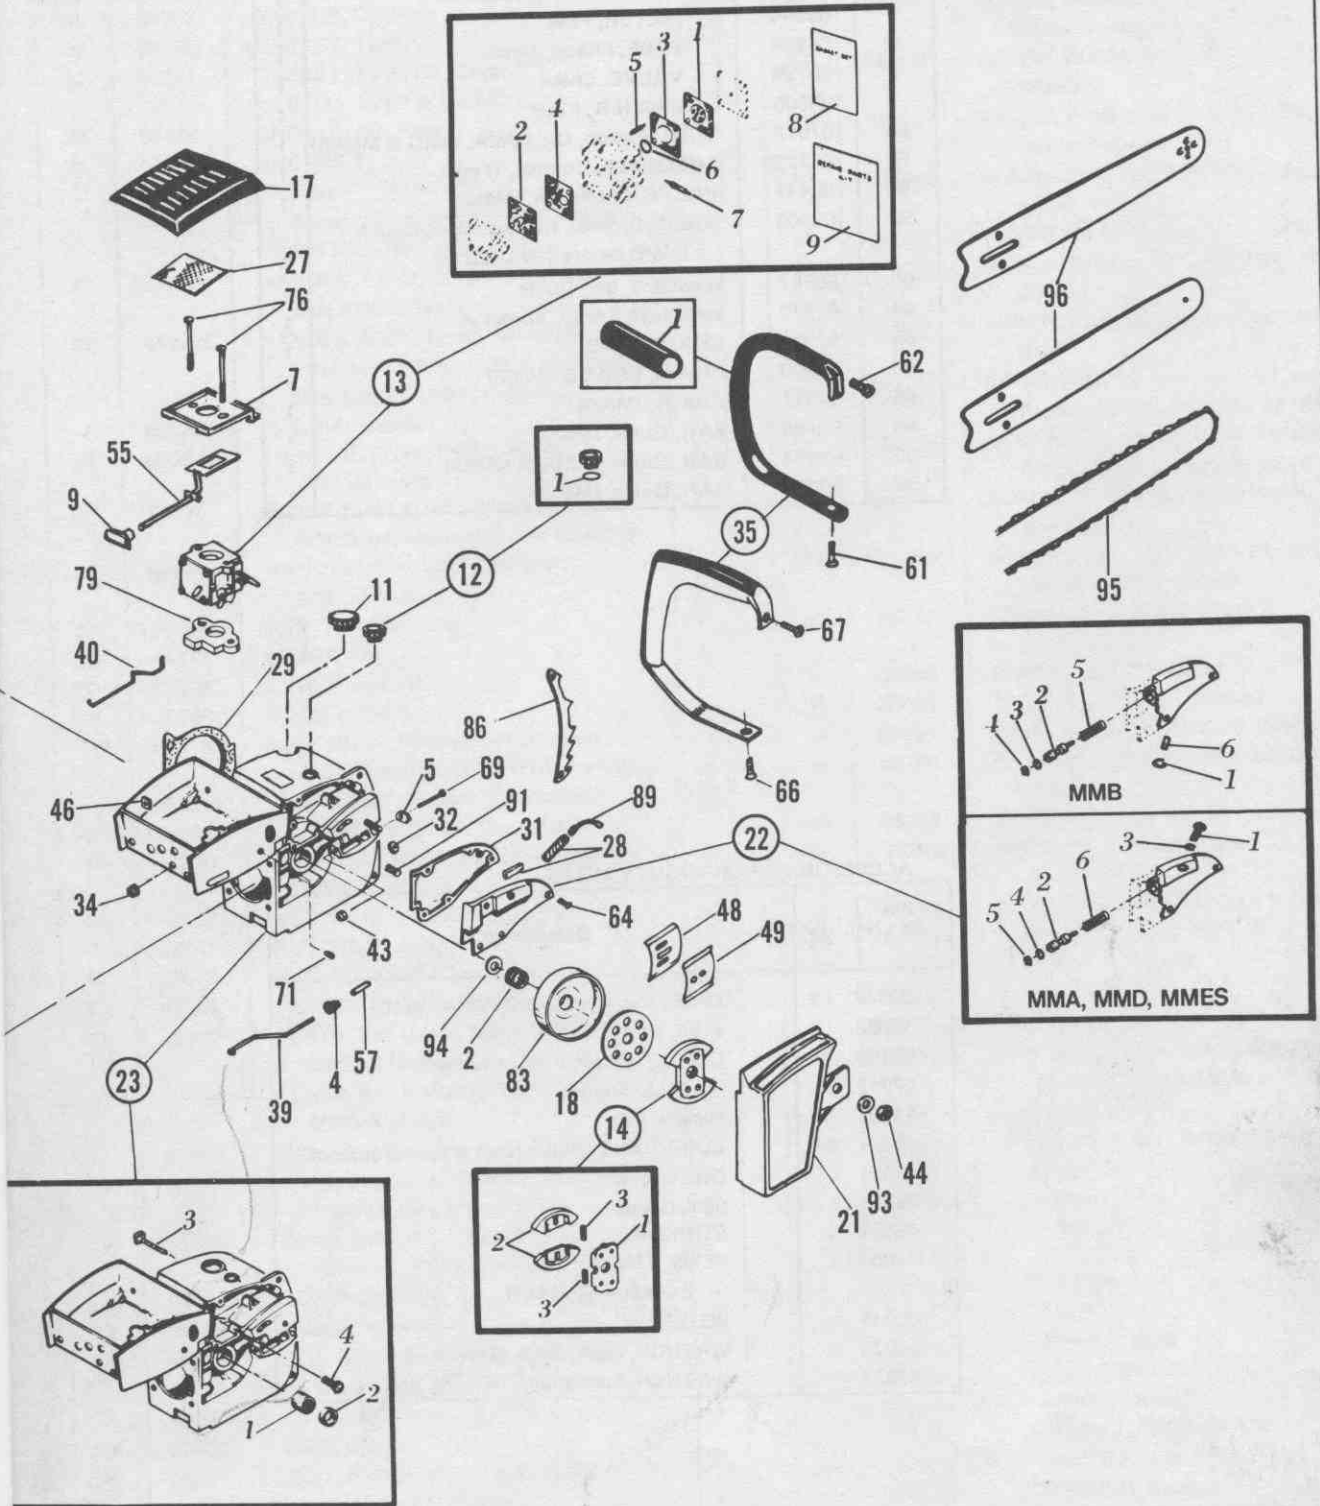

ALWAYS USE PART NUMBERS PER ILLUSTRATED PARTS LIST.

Key NO.	Part NO.	Description	QTY
88	68683	TANK ASSY, Fuel, Includes:	1
-1	66944	FILTER, Fuel	1
-2	66224	TUBE, Pickup, Fuel	1
-3	66729	VALVE, Check	1
-4	103606	WASHER, Filter	1
89	67972	TUBE, Pickup, Oil, (MMA, MMD & MMES)	1
90	66223R	THROTTLE, Control, Trigger	1
91	68447	VALVE, Check, Oil, (MMB)	1
92	103606	WASHER, Steel, Release, Compression, (MMD before S/N UJ3916)	1
93	66257	WASHER, Bar, Guide	1
94	67770	WASHER, Thrust, Sprocket	1
95	91321	CHAIN, (MMB)	1
95	91000	CHAIN, (MMA & MMES)	1
95	91312	CHAIN, (MMD)	1
96	90488	BAR, Guide, (MMB)	1
96	90494	BAR, Guide, (MMA & MMES)	1
96	90502	BAR, Guide, (MMD)	1