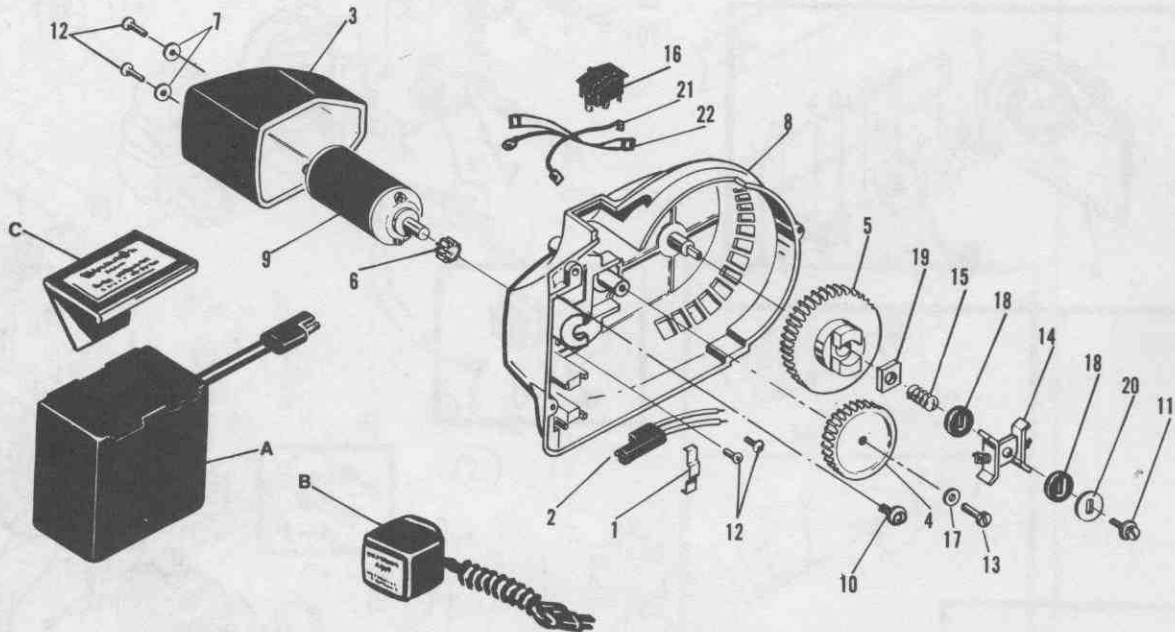

ALWAYS USE PART NUMBERS PER ILLUSTRATED PARTS LIST.

Key NO.	Part NO.	Description	QTY
88	68683	TANK ASSY, Fuel, Includes:	1
-1	66944	FILTER, Fuel	1
-2	66224	TUBE, Pickup, Fuel	1
-3	66729	VALVE, Check	1
-4	103606	WASHER, Filter	1
89	67972	TUBE, Pickup, Oil, (MMA, MMD & MMES)	1
90	66223R	THROTTLE, Control, Trigger	1
91	68447	VALVE, Check, Oil, (MMB)	1
92	103606	WASHER, Steel, Release, Compression, (MMD before S/N UJ3916)	1
93	66257	WASHER, Bar, Guide	1
94	67770	WASHER, Thrust, Sprocket	1
95	91321	CHAIN, (MMB)	1
95	91000	CHAIN, (MMA & MMES)	1
95	91312	CHAIN, (MMD)	1
96	90488	BAR, Guide, (MMB)	1
96	90494	BAR, Guide, (MMA & MMES)	1
96	90502	BAR, Guide, (MMD)	1

# IMPORTANT

DO NOT USE KEY NUMBERS WHEN ORDERING SERVICE PARTS.  
ALWAYS ORDER COMPONENTS BY PART NUMBER AND DESCRIPTION.  
INCLUDE MODEL AND SERIAL NUMBERS.

85

Key NO.	Part NO.	Description	Q T Y	Key NO.	Part NO.	Description	Q T Y
85	68706	STARTER ASSY, Electric, Includes:	1	-13	66102	SEMS, #10-32, Housing, Starter	1
-1	67995	CLIP, Connector	1	-14	68828	SHOE, Friction	1
-2	67994	CONNECTOR	1	-15	66796	SPRING, Brake	1
-3	67992	COVER, Motor	1	-16	67996	SWITCH, Paddle	1
-4	67983	GEAR, Intermediate	1	-17	67988	WASHER, Housing, Starter	1
-5	67984	GEAR, Driven	1	-18	66798	WASHER, Fiber	2
-6	68697	GEAR, Drive	1	-19	68450	WASHER, Gear, Drive	2
-7	68693	GROMMET	2	-20	67040	WASHER, Shoe, Friction	1
-8	68705	HOUSING	1	-21	68334	WIRE, Ignition	1
-9	67986	MOTOR, 10 Volt, D.C.	1	-22	67997	WIRE, Ground	1
-10	68145	SCREW, #6, Housing, Starter	1	A	68134	BATTERY, 12 Volt	1
-11	67039	SEMS, #4-32, Shoe, Friction	1	B	68135	CHARGER, Battery	1
-12	67991	SEMS, #8-32, Cover, Housing	2	C	68136	COVER, Battery	1
		Cover, Motor	2				