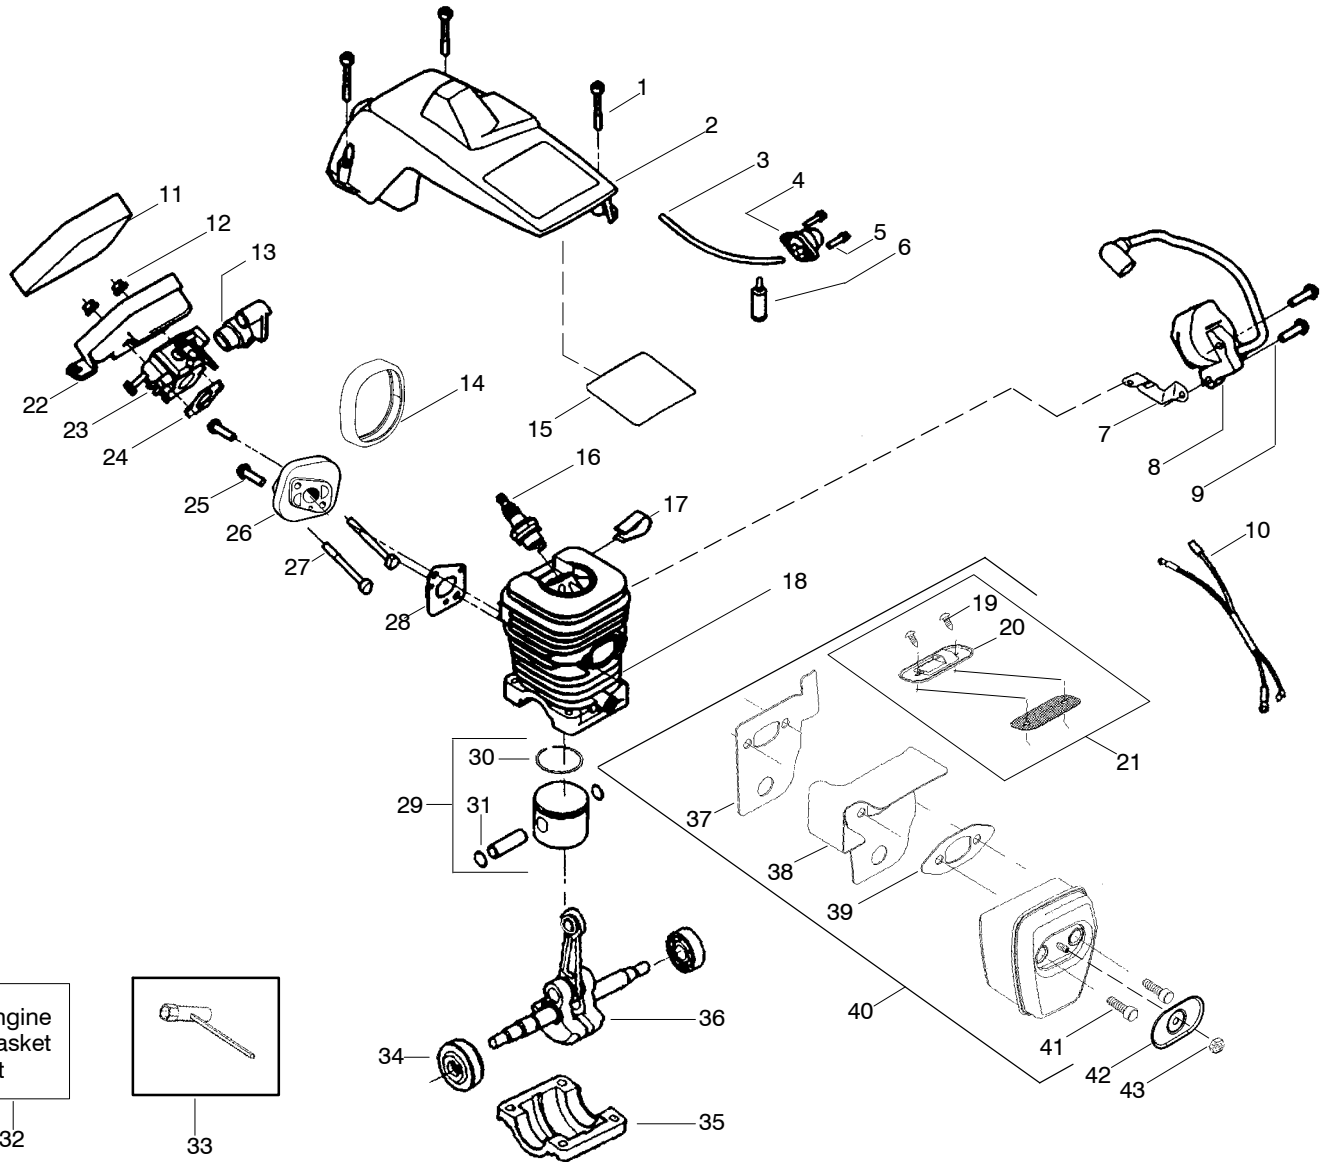

Ref.	Part No.	Description	Ref.	Part No.	Description	Ref.	Part No.	Description
1.	530016153	Screw	18.	530012550	Cylinder	32.	530069608	Kit-Engine Gasket (Incl. 24, 28 & 39)
2.	530055637	Assy-Cylinder Shield (includes # 15)	19.	530016351	Screw-Outlet cover	33.	530031163	Bar Wrench
3.	530069247	Kit-Fuel Line (Small)	20.	530055759	Cover - Outlet	34.	530056363	Assy-Seal & Bearing
4.	530071835	Kit-Purge Bulb Assy.	21.	530071413	Kit-Spark Arrestor (Incl. 19,20)	35.	530037935	Cap-Crankcase
5.	530015780	Screw	22.	530057480	Air Filter Housing	36.	530047062	Assy-Crankshaft
6.	530095646	Assy-Fuel Pick-up	23.	---	Kit-Carburetor	37.	530054885	Backplate
7.	530047442	Strap-Ground		530071820	Zama (W-20)	38.	530054880	Guide-Outlet
8.	530039198	Ignition Module		530071821	Walbro (WT-662)	39.	530069608	Gasket-Muffler(kit)
9.	530015814	Screw	Note: No Repair kits are available for this carburetor.			40.	530054886	Assy-Muffler (Incl. 37-39,41)
10.	530052296	Assy-Wire Harness	24.	530069608	Gasket-Carb. (kit)	41.	530016338	Bolt-Muffler
11.	530037793	Foam-Air Filter	25.	530016386	Screw	42.	530055586	Cover-Bolt
12.	530016101	Nut	26.	530049700	Carb. Adapter	43.	530016359	Nut-Brass
13.	530035526	Grommet-Carb Adjust	27.	530016187	Screw	Not Shown		
14.	530054144	Seal-Carb Adapter	28.	530069608	Gasket- Adaptor(kit)	545123700	Manual	
15.	530055698	Reflector-Heat	29.	530071408	Kit-Piston (Incl. 30 & 31)	530057757	Decal-Warning	
16.	952030150	Spark Plug (RCJ-7Y)	30.	530038729	Ring-Piston	530059229	Decal-Start Inst.	
17.	530016136	Clip-High Tension Lead	31.	530015697	Retainer-Piston Pin			

✓ = NEW PART NUMBER FOR THIS IPL   * = REFER TO THE SERVICE REFERENCE INDICATED FOR MORE INFORMATION. (LOCATED AT END OF IPL)
● = THESE PARTS ARE ILLUSTRATED FOR CLARITY. ORDER COMPLETE ASSEMBLY.