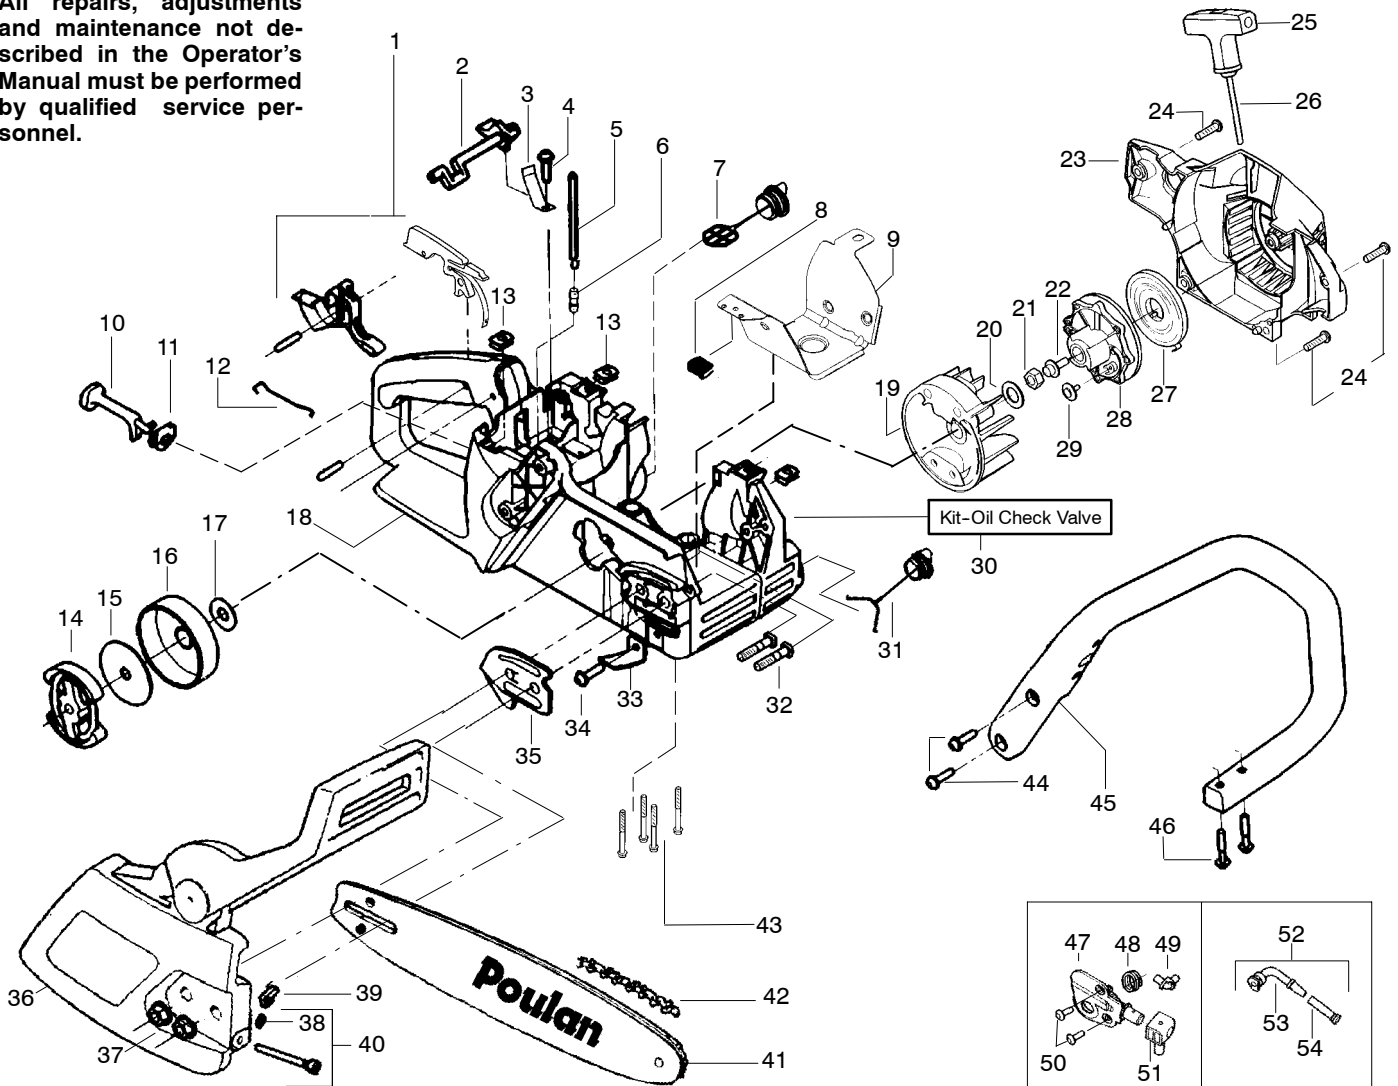

**⚠ WARNING**  
**All repairs, adjustments and maintenance not described in the Operator's Manual must be performed by qualified service personnel.**

Ref.	Part No.	Description	Ref.	Part No.	Description	Ref.	Part No.	Description
1.	530071832	Kit-Trigger & Lockout (Includes Pin)	22.	530015920	Screw	42.	952051211	Chain - 16"
2.	530038227	Lever-Switch	23.	530054175	Housing-Fan	43.	530016132	Screw
3.	530016149	Spring-Switch	24.	530015892	Screw	44.	530015814	Screw
4.	530015775	Screw	25.	530037485	Handle-Starter	45.	530059173	Handle-Front
5.	530069216	Kit-Fuel Line (Large)	26.	530069232	Kit-Rope	46.	530015940	Screw
6.	530023877	Fitting - Fuel line	27.	530027531	Spring-Starter	47.	530071259	Kit-Oil Pump (incl 48,49,51)
7.	530047192	Assy-Fuel Cap w/ret. Clip - "U"	28.	530037817	Pulley-Starter	48.	530037820	Gear-Worm Spring
8.	530055322	Shield - Heat	29.	530016080	Screw	49.	530049477	Elbow-Oil Pickup
9.	530047989	Lever-Choke	30.	530071666	Kit-Oil Check Valve	50.	530016064	Screw
10.	530049005	Grommet-Choke lever	31.	530057236	Assy-Oil Cap	51.	530019206	Block-Seal
11.	530037809	Wire-Throttle	32.	530016133	Bolt - Bar	52.	530047663	Assy-Oil-Pickup (Incl. 53, 54)
12.	530015922	Nut-Speed	33.	530029850	Chain Catcher	53.	530038373	Pickup-Oiler
13.	530014949	Assy.-Clutch	34.	530015814	Screw	54.	530056533	Filter-Oil
14.	530015611	Washer-Clutch	35.	530038238	Plate-Bar Mounting			
15.	530047061	Assy-Drum W/brg.	36. ✓	545139902	Assy.-Chain Brake			
16.	530015907	Washer - Thrust	37.	530015917	Nut-Bar Mounting			
17.	545034001	Assy-Chassis	38.	530038593	Retainer-Bar Adjust			
18.	530039187	Assy-Flywheel	39.	530015826	Pin-Bar Adjust			
19.	530015127	Washer-Flywheel	40.	530069611	Kit-Bar Adjust (incl 38,39)			
20.	530016134	Nut-Flywheel	41.	952044370	Bar - 16"			