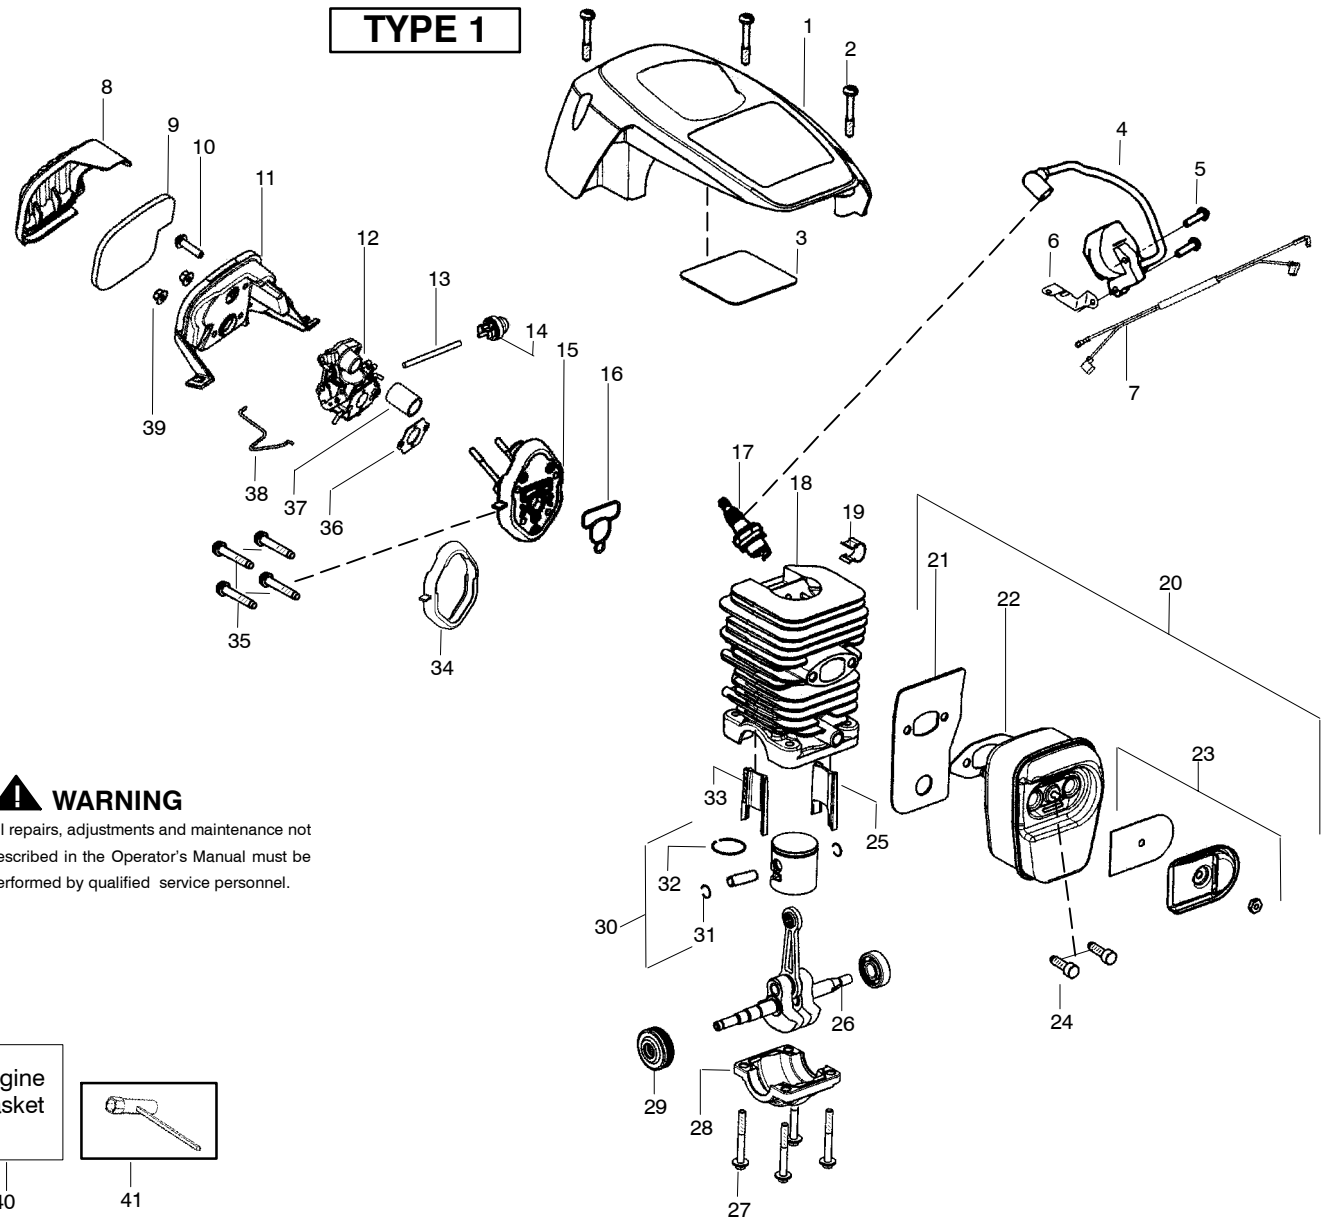

TYPE 1

WARNING
All repairs, adjustments and maintenance not described in the Operator's Manual must be performed by qualified service personnel.

Ref.	Part No.	Description	Ref.	Part No.	Description	Ref.	Part No.	Description
1.	530058837	Shield-Cylinder (incl. #3)	16.	530071894	Gasket-cyl. o-ring (kit)	32.	530038729	Ring-Piston
2.	530016153	Screw	17.	952030150	Accy-Spark Plug (RCJ-7Y)	33.	530057886	Insert-Right (gray) Cyl.
3.	530059006	Reflector-Tape	18.	530071884	Kit-Cylinder (Incl. 25,33)	34.	530071894	Seal-Adaptor (kit)
4.	530039238	Module - Ignition	19.	530016136	Clip-High Tension Lead	35.	530016426	Screw
5.	530016432	Screw	20.	530071887	Kit-Muffler (Incl. 21-23,24)	36.	530071894	Gasket-Carb. (kit)
6.	530047442	Strap-Ground	21.	530057942	Backplate-Muffler	37.	530057926	Tube-Intake
7.	530057943	Assy-Wire Harness	22.	530071894	Gasket-Muffler (kit)	38.	530057909	Wire-Throttle
8.	530058687	Cover-Air Filter	23.	530071886	Kit-Spark Arrestor	39.	530016101	Nut-Carb.
9.	530057925	Filter-Air	24.	530016338	Bolt-Muffler	40.	530071894	Kit-Gasket (Incl. 16,22,34,36)
10.	530016425	Screw	25.	530057885	Insert-Left (black) Cyl.	41.	530031163	Scrench
11.	530057892	Housing-Air Filter	26.	530012537	Assy-Crankshaft/Rod			Not Shown
12.	---	Carburetor	27.	530016417	Bolt			
	530035590	Zama W-26	28.	530057941	Cap-Crankcase			
13.	530069247	Kit-Fuel Line (Small)	29.	530056363	Assy-Bearing/Seal			
14.	530047721	Bulb-Purge "snap-in"	30.	530071883	Kit-Piston (Incl. 31,32)			
15.	530071889	Kit-Carb. Adaptor (Incl. # 16,34,37)	31.	530015697	Retainer-Piston Pin			
							530165361	Manual-Operator
							530059107	Decal-Warning