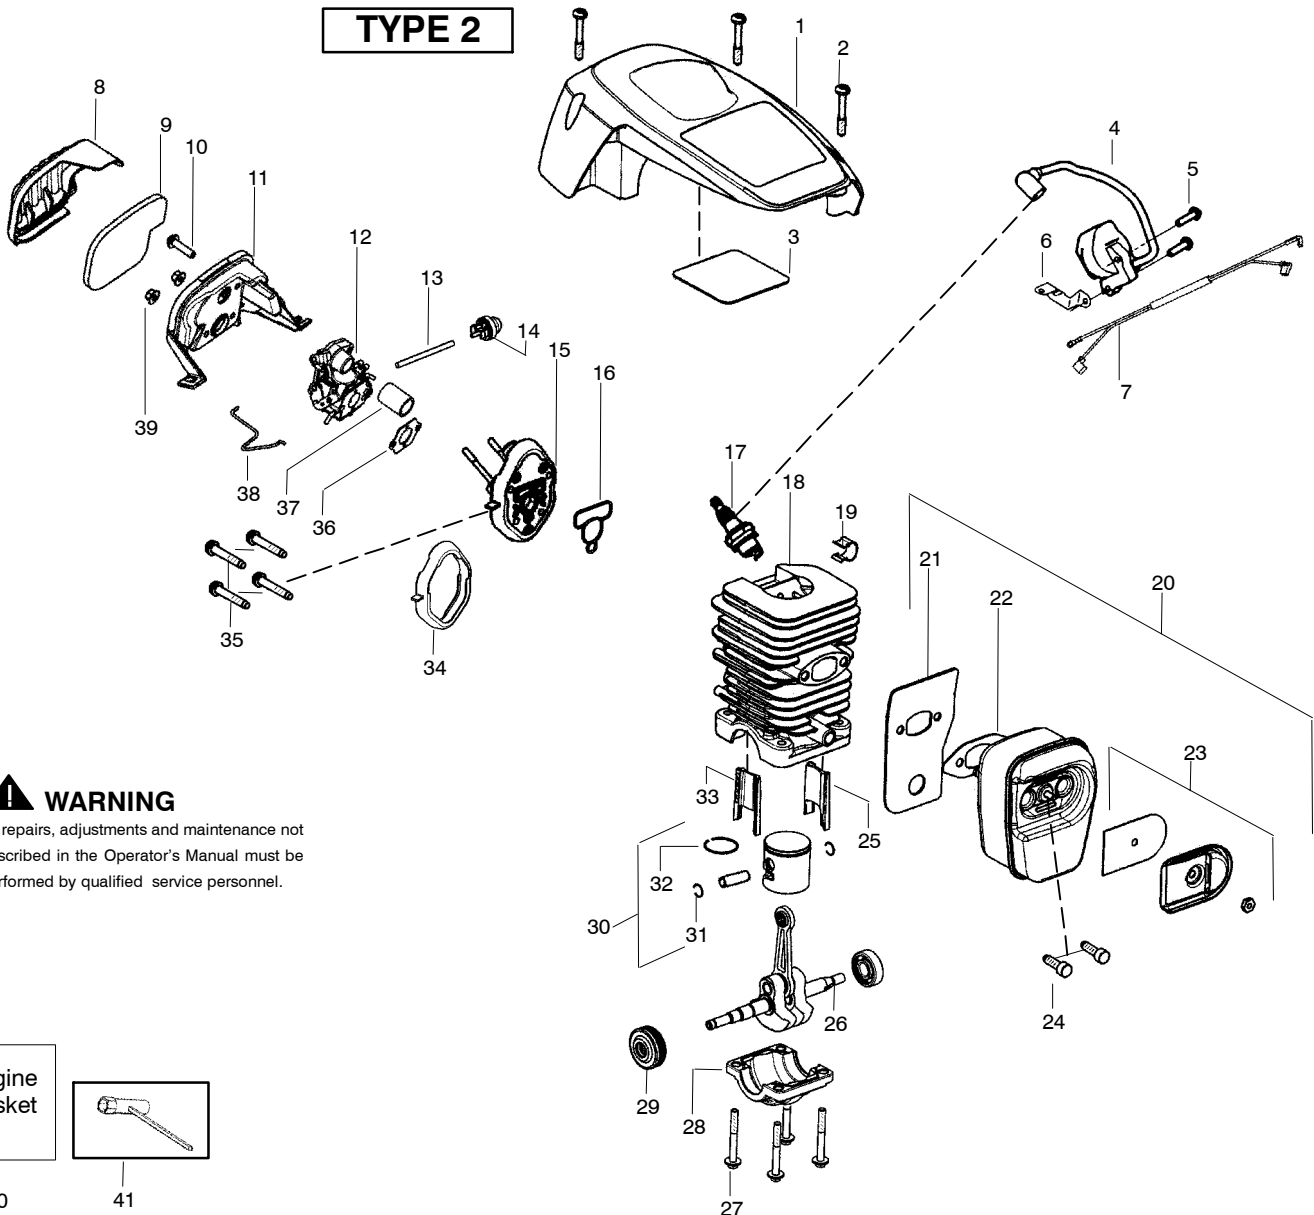

TYPE 1

WARNING
All repairs, adjustments and maintenance not described in the Operator's Manual must be performed by qualified service personnel.

Ref.	Part No.	Description	Ref.	Part No.	Description	Ref.	Part No.	Description
1.	530058837	Shield-Cylinder (incl. #3)	16.	530071894	Gasket-cyl. o-ring (kit)	32.	530038729	Ring-Piston
2.	530016153	Screw	17.	952030150	Accy-Spark Plug (RCJ-7Y)	33.	530057886	Insert-Right (gray) Cyl.
3.	530059006	Reflector-Tape	18.	530071884	Kit-Cylinder (Incl. 25,33)	34.	530071894	Seal-Adaptor (kit)
4.	530039238	Module - Ignition	19.	530016136	Clip-High Tension Lead	35.	530016426	Screw
5.	530016432	Screw	20.	530071887	Kit-Muffler (Incl. 21-23,24)	36.	530071894	Gasket-Carb. (kit)
6.	530047442	Strap-Ground	21.	530057942	Backplate-Muffler	37.	530057926	Tube-Intake
7.	530057943	Assy-Wire Harness	22.	530071894	Gasket-Muffler (kit)	38.	530057909	Wire-Throttle
8.	530058687	Cover-Air Filter	23.	530071886	Kit-Spark Arrestor	39.	530016101	Nut-Carb.
9.	530057925	Filter-Air	24.	530016338	Bolt-Muffler	40.	530071894	Kit-Gasket (Incl. 16,22,34,36)
10.	530016425	Screw	25.	530057885	Insert-Left (black) Cyl.	41.	530031163	Scrench
11.	530057892	Housing-Air Filter	26.	530012537	Assy-Crankshaft/Rod			Not Shown
12.	---	Carburetor	27.	530016417	Bolt			
	530035590	Zama W-26	28.	530057941	Cap-Crankcase			
13.	530069247	Kit-Fuel Line (Small)	29.	530056363	Assy-Bearing/Seal			
14.	530047721	Bulb-Purge "snap-in"	30.	530071883	Kit-Piston (Incl. 31,32)			
15.	530071889	Kit-Carb. Adaptor (Incl. # 16,34,37)	31.	530015697	Retainer-Piston Pin			
							530165361	Manual-Operator
							530059107	Decal-Warning

✓ = NEW PART NUMBER FOR THIS IPL * = REFER TO THE SERVICE REFERENCE INDICATED FOR MORE INFORMATION. (LOCATED AT END OF IPL)

TYPE 2

⚠ WARNING
All repairs, adjustments and maintenance not described in the Operator's Manual must be performed by qualified service personnel.