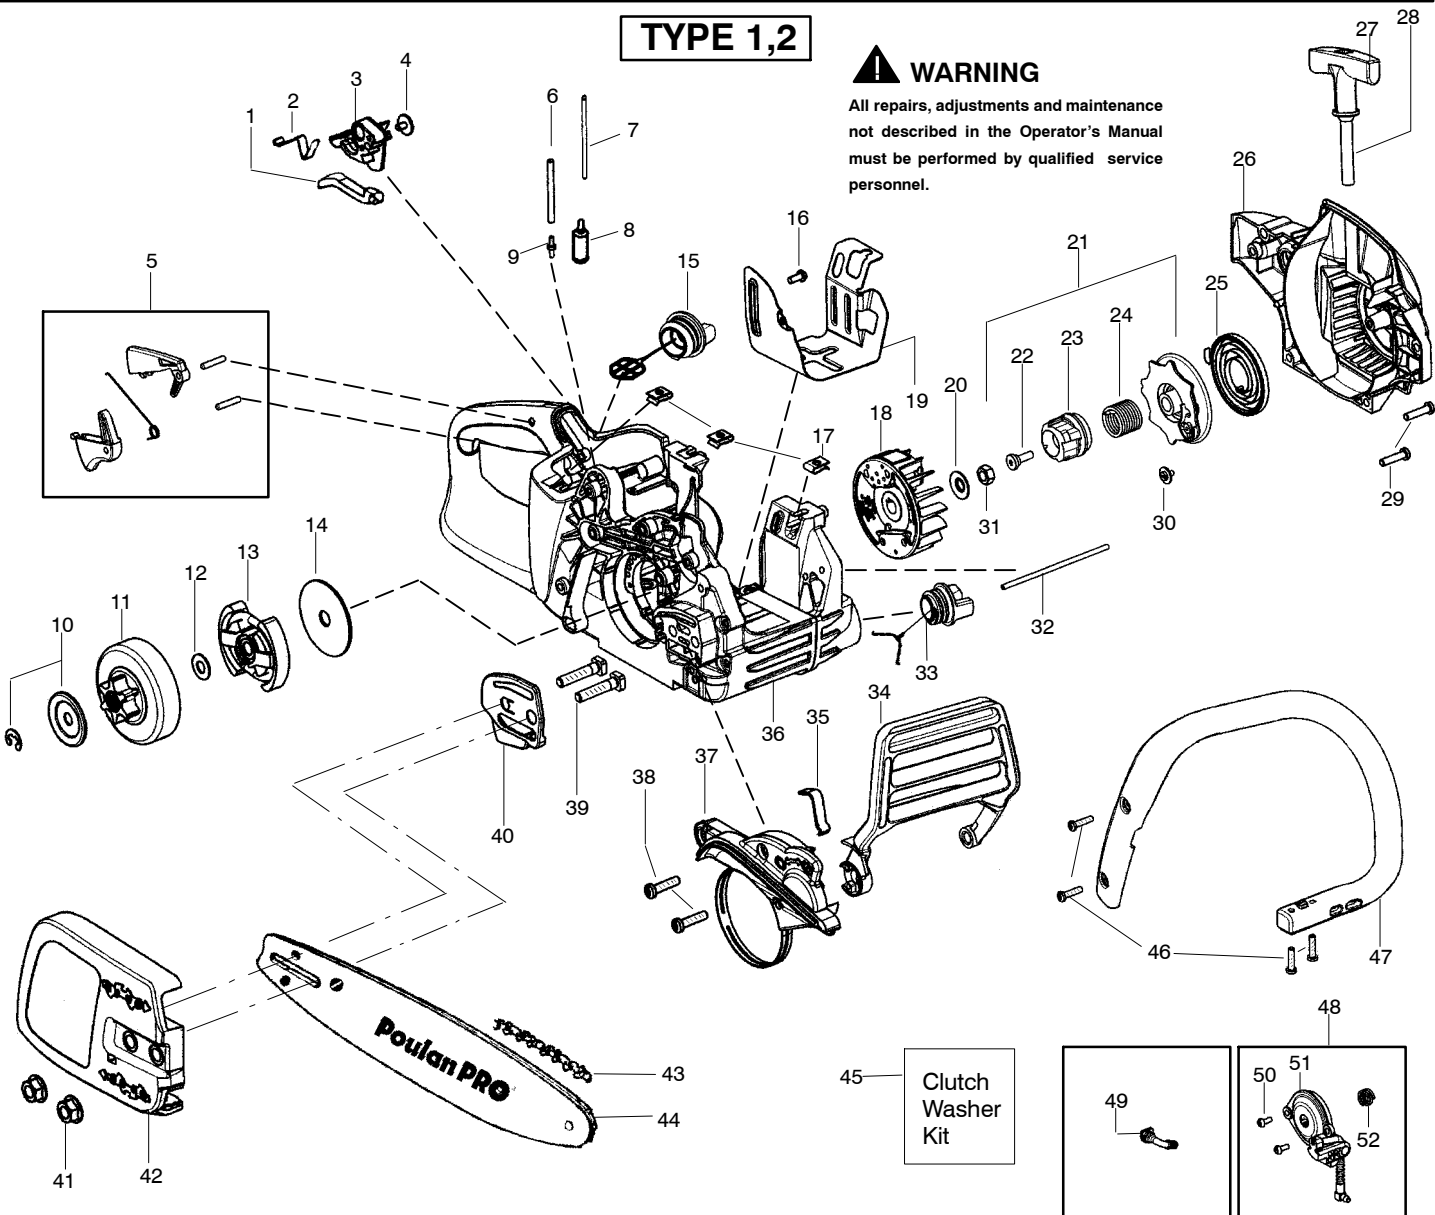

TYPE 1,2

▲ WARNING

All repairs, adjustments and maintenance not described in the Operator's Manual must be performed by qualified service personnel.

Ref.	Part No.	Description	Ref.	Part No.	Description	Ref.	Part No.	Description
1.	530057893	Knob-Choke	22.	530021179	Screw-Shoulder	40.	530057910	Plate-Bar
2.	530057908	Spring-Ign. Switch	23.	530059677	Hub-EPS	41.	530015917	Nut-Bar
3.	530057891	Lever-Ign. Switch	24.	530021180	Spring-EPS	42.	530058915	Assy-Clutch Cover
4.	530016080	Screw	25.	530042095	Spring-Starter	43.	952051548	Accy-18" Chain
5.	530071888	Kit-Trigger/Lockout	26.	530058811	Housing-Fan	44.	952044926	Accy-18" Bar
6.	530069216	Kit-Fuel Line (Large)	27.	530056402	Handle-Starter	45.	530071945	Kit-Clutch Washer (Incl. 10,12)
7.	530069247	Kit-Fuel Line (Small)	28.	530069232	Kit-Rope	46.	530016432	Screw
8.	530095646	Assy-Fuel Pick Up	29.	530016432	Screw	47.	530057888	Handle-Front
9.	530023877	Fitting-Fuel line	30.	530016080	Screw	48.	530071891	Kit-Oil Pump (Incl. 50,51,52)
10.	530071945	Kit-Clutch Washer	31.	530016134	Nut-Flywheel	49.	530057924	Assy-Oil Pick Up
11.	530057905	Assy-Clutch Drum 3/8"	32.	530058786	Assy-Oil Vent	50.	530016064	Screw
12.	530071945	Kit-Clutch Washer	33.	530057236	Assy-Oil Cap w/ret.	51.	530057931	Assy-Oil Pump
13.	530057907	Assy-Clutch	34.	530057897	Handguard	52.	530037820	Gear-Worm
14.	530016419	Washer-Large Clutch	35.	530016416	Spring-Handguard			
15.	530047192	Assy-Fuel Cap w/ret	36.	530058864	Assy-Chassis (Incl. 5,6,7,8,9, 15,16,17,19,33,35,39)			
16.	530016064	Screw						
17.	530015922	Nut-"U" type speed	37.	530071893	Kit-Chainbrake			
18.	530059635	Assy-Flywheel	38.	530016432	Screw			
19.	530057911	Shield-Heat	39.	530016133	Bolt-Bar			
20.	530015127	Washer-Flywheel						
21.	530071966	Kit-EPS Starter Pulley (Incl. 22,23,24,30)						