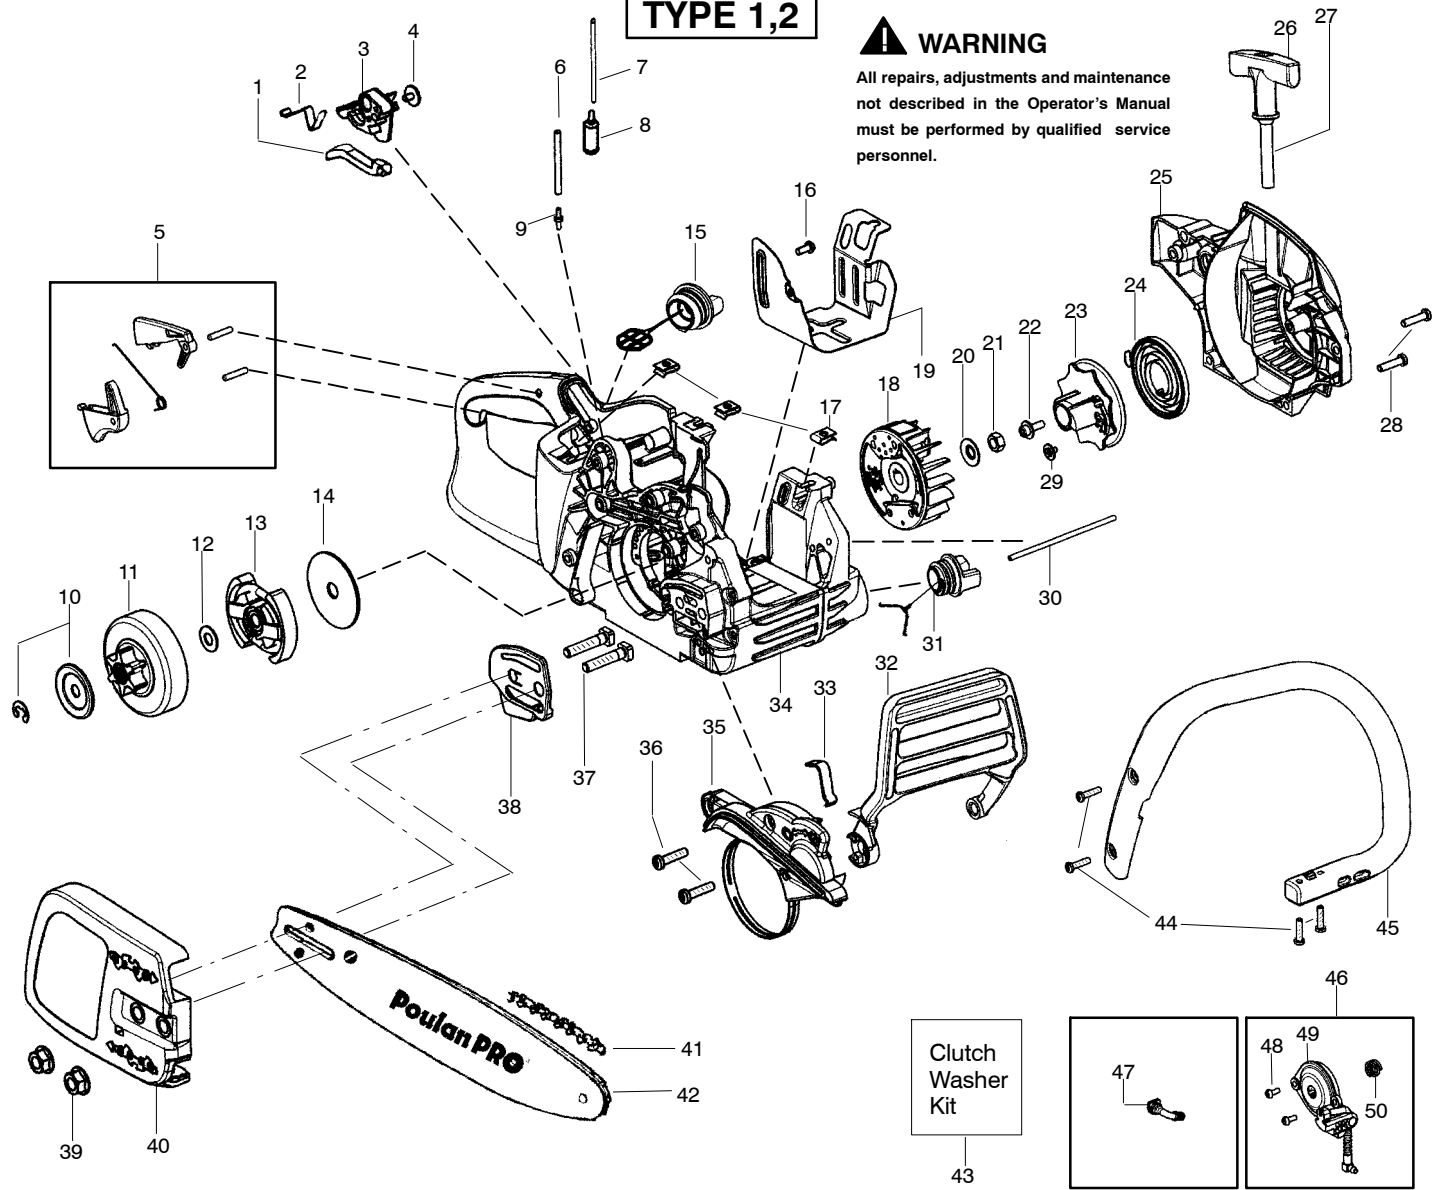

**TYPE 1,2**

**⚠ WARNING**

All repairs, adjustments and maintenance not described in the Operator's Manual must be performed by qualified service personnel.

Ref.	Part No.	Description	Ref.	Part No.	Description	Ref.	Part No.	Description
1.	530057893	Knob-Choke	20.	530015127	Washer-Flywheel	40.	530058915	Cover-Clutch
2.	530057908	Spring-Ign. Switch	21.	530016134	Nut-Flywheel	41.	952051338	Accy-18" Chain
3.	530057891	Lever-Ign. Switch	22.	530015920	Screw	42.	952044689	Accy-18" Bar
4.	530016080	Screw	23.	530057890	Pulley-Starter	43.	530071945	Kit-Clutch Washer (Incl. 10,12)
5.	530071888	Kit-Trigger/Lockout	24.	530042095	Spring-Starter	44.	530016432	Screw
6.	530069216	Kit-Fuel Line (Large)	25.	530058811	Housing-Fan	45.	530057888	Handle-Front
7.	530069247	Kit-Fuel Line (Small)	26.	530056402	Handle-Starter	46.	530071891	Kit-Oil Pump (Incl. 48,49,50)
8.	530095649	Assy-Fuel Pick Up	27.	530069232	Kit-Rope	47.	530057924	Assy-Oil Pick Up
9.	530023877	Fitting-Fuel line	28.	530016432	Screw	48.	530016064	Screw
10.	530071945	Kit-Clutch Washer	29.	530016080	Screw	49.	530057931	Assy-Oil Pump
11.	530057905	Assy-Clutch Drum 3/8"	30.	530058786	Assy-Oil Vent	50.	530037820	Gear-Worm
12.	530071945	Kit-Clutch Washer	31.	530057236	Assy-Oil Cap w/ret.			
13.	530057907	Assy-Clutch	32.	530057897	Handguard			
14.	530016419	Washer-Large Clutch	33.	530016416	Spring-Handguard			
15.	530047192	Assy-Fuel Cap w/ret	34.	530058864	Assy-Chassis (Incl. 6,7,8,9,15,16, 17,19,31,33,37)			
16.	530016064	Screw	35.	530071893	Kit-Chainbrake			
17.	530015922	Nut-"U" type speed	36.	530016432	Screw			
18.	530057937	Assy-Flywheel	37.	530016133	Bolt-Bar			
19.	530057911	Shield-Heat	38.	530057910	Plate-Bar			
			39.	530015917	Nut-Bar			