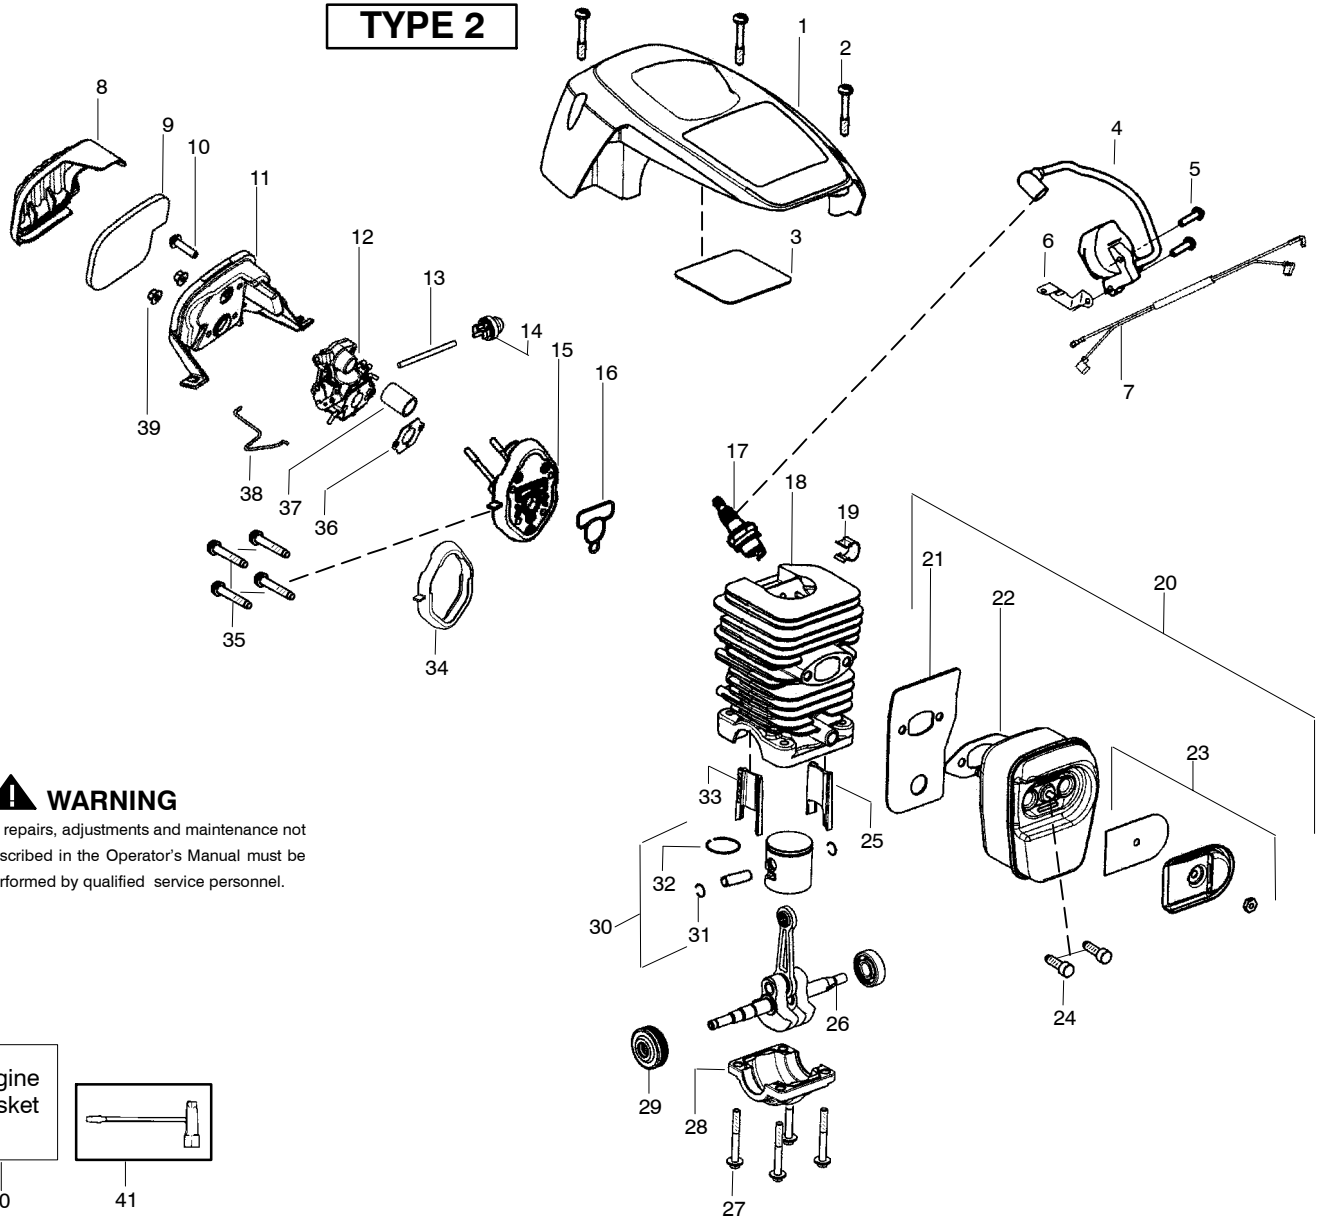

TYPE 2

⚠ WARNING
All repairs, adjustments and maintenance not described in the Operator's Manual must be performed by qualified service personnel.

Ref.	Part No.	Description	Ref.	Part No.	Description	Ref.	Part No.	Description
1.	530058837	Shield-Cylinder (incl. #3)	16.	530071894	Gasket-cyl. o-ring (kit)	34.	530071894	Seal-Adaptor (kit)
2.	530016153	Screw	17.	952030150	Accy-Spark Plug (RCJ-7Y)	35.	530016426	Screw
3.	530059006	Reflector-Tape	18.	530071884	Kit-Cylinder (Incl. 25,33)	36.	530071894	Gasket-Carb. (kit)
4.	530039198	Module - Ignition	19.	530016136	Clip-High Tension Lead	37.	530057926	Tube-Intake
5.	530016432	Screw	20.	545006007	Kit-Muffler (Incl. 21,22,23,24)	38.	530057909	Wire-Throttle
6.	530047442	Strap-Ground	21.	530057942	Backplate-Muffler	39.	530016101	Nut-Carb.
7.	530057943	Assy-Wire Harness	22.	530071894	Gasket-Muffler (kit)	40.	530071894	Kit-Gasket (Incl. 16,22,34,36)
8.	530058687	Cover-Air Filter	23.	545006056	Kit-Spark Arrestor	41.	530031135	Scrench
9.	530057925	Filter-Air	24.	530016338	Bolt-Muffler			Not Shown
10.	530016425	Screw	25.	530057885	Insert-Left (black) Cyl.			
11.	530057892	Housing-Air Filter	26.	530012537	Assy-Crankshaft/Rod Bolt			
12.	---	Carburetor	27.	530016417	Bolt			
	530035590	Zama W-26	28.	530057941	Cap-Crankcase			
13.	530069247	Kit-Fuel Line (Small)	29.	530056363	Assy-Bearing/Seal			
14.	530047721	Bulb-Purge "snap-in"	30.	530071883	Kit-Piston (Incl. 31,32)	545082922		Manual-Operator
15.	530071889	Kit-Carb. Adaptor (Incl. # 16,34,37)	31.	530015697	Retainer-Piston Pin	530059107		Decal-Warning
			32.	530038729	Ring-Piston			
			33.	530057886	Insert-Right (gray) Cyl.			

✓ = NEW PART NUMBER FOR THIS IPL

* = REFER TO THE SERVICE REFERENCE INDICATED FOR MORE INFORMATION. (LOCATED AT END OF IPL)