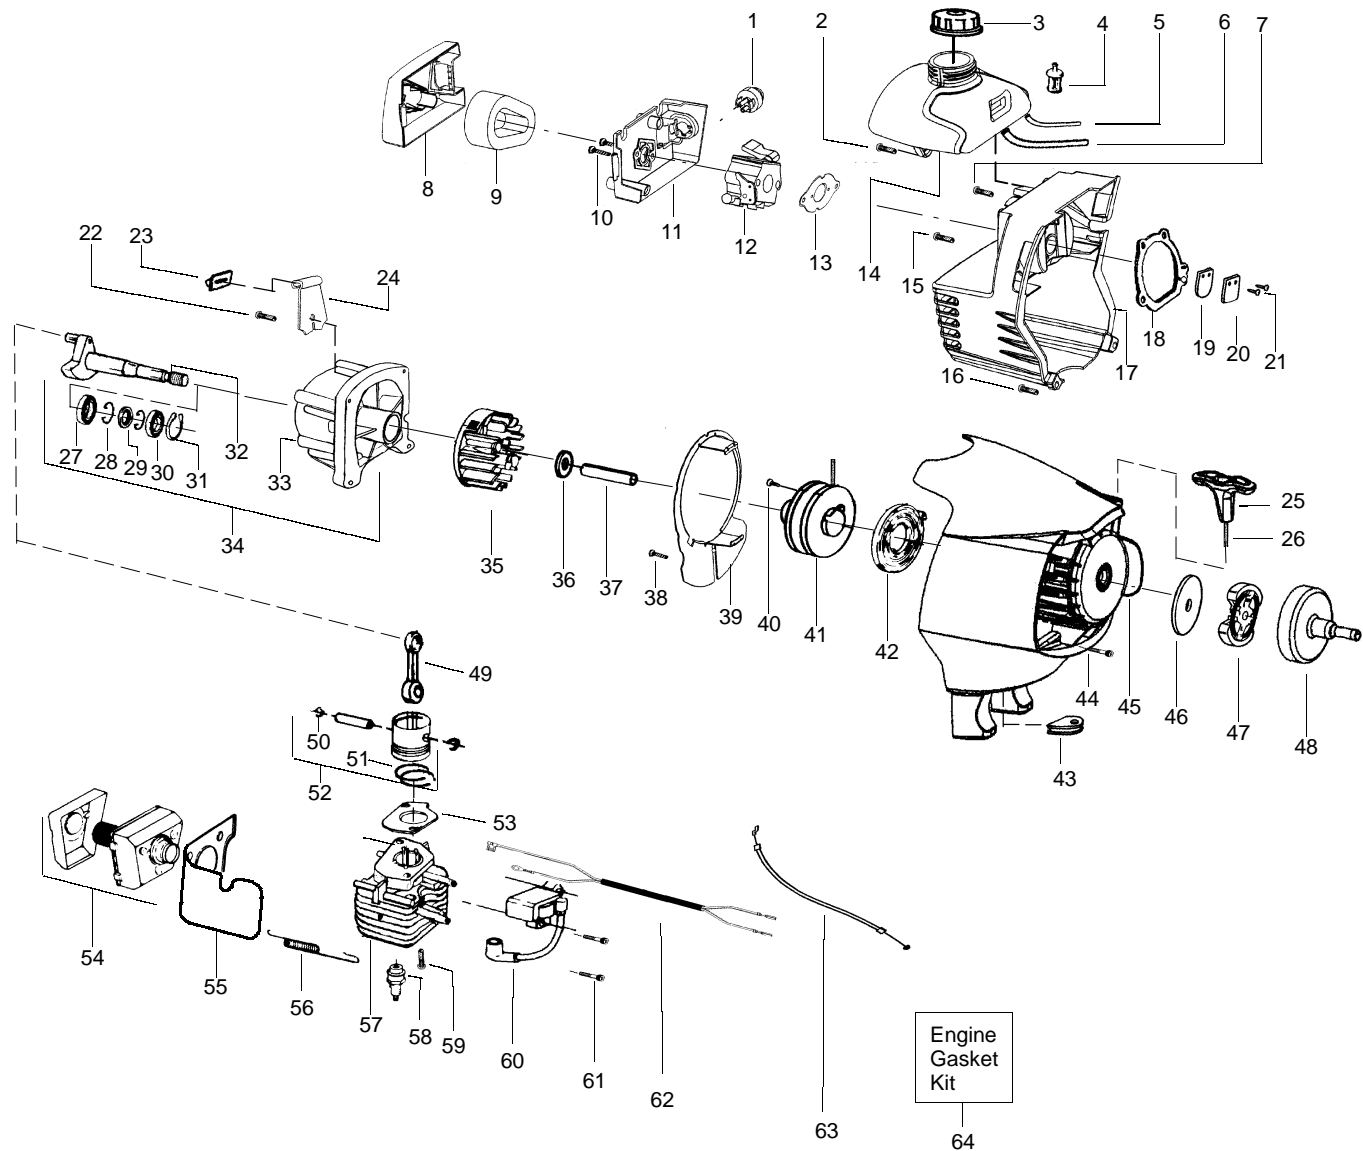

Ref.	Part No.	Description	Ref.	Part No.	Description	Ref.	Part No.	Description
1.	530047721	Bulb-purge	23.	530055492	Isolator-fuel tank	44.	530015810	Screw-F/hsg
2.	530015843	Screw-tank	24.	530054941	Ret.-fuel tank	45.	530055248	Housing-Fan w/eyelet
3.	530049386	Assy-Fuel cap	25.	530054834	Handle-starter	46.	530094189	Washer-Clutch
4.	530095646	Assy-Fuel pick-up	26.	530071325	Kit-Rope	47.	530055122	Assy.-Clutch
5.	530071404	Kit-Fuel line	27.	530032103	Bearing-inner	48.	530028799	Assy-Drum
6.	530069216	Kit-Fuel/Purge line	28.	530015787	Retainer	49.	530010960	Assy-Connecting rod
7.	530015775	Screw	29.	530019158	Seal	50.	530015162	Retainer-piston pin
8.	530054935	Cover-Air box	30.	530032102	Bearing-outer	51.	530025875	Ring-Piston
9.	530054946	Filter-Air	31.	530015789	Retainer-crankshaft	52.	530069277	Kit-Piston
10.	530015849	Screw-carb.	32.	530054948	Assy-crankshaft	53.	530071401	Gasket-Cylinder(kit)
11.	530054934	Air Box	33.	530014016	Assy-crankcase	54.	530069310	Kit-Muffler
12.	530071565	Kit-Carb.(wt619)	34.	530055372	Assy-c'case/c' shaft (incl. 27-31,32,33)	55.	530053346	Heat shield/air dam
13.	530071401	Gasket-Carb.(kit)	35.	530071402	Kit-Flywheel Assy.	56.	530036409	Spring-muffler
14.	530055317	Assy-Fuel tank	36.	530016030	Washer	57.	530069628	Kit-Cylinder
15.	530015771	Screw-crankcase	37.	530055620	Spacer	58.	952030249	Spark plug (RCJ-6Y)
16.	530015952	Screw-shrd to f/hsg.	38.	530015775	Screw-baffle	59.	530001624	Bolt-Cylinder
17.	530056044	Shroud	39.	530056864	Plate-baffle	60.	530039217	Module-Ignition
18.	530071401	Gasket-shd/c'case(kit)	40.	530016326	Screw-rope	61.	530016357	Screw-module
19.	530027593	Valve-reed	41.	530071399	Kit-pulley (incl. #40)	62.	530057238	Assy-Rear wire
20.	530054596	Stop-reed	42.	530042086	Spring-starter	63.	530054942	Assy-Throttle Cable
21.	530016064	Screw-reed valve	43.	530019182	Grommet	64.	530071401	Kit-Gasket
22.	530015875	Screw-tank retainer						

✂ = NEW PART NUMBER FOR THIS IPL

* = REFER TO THE SERVICE REFERENCE INDICATED FOR MORE INFORMATION. (LOCATED AT END OF IPL)