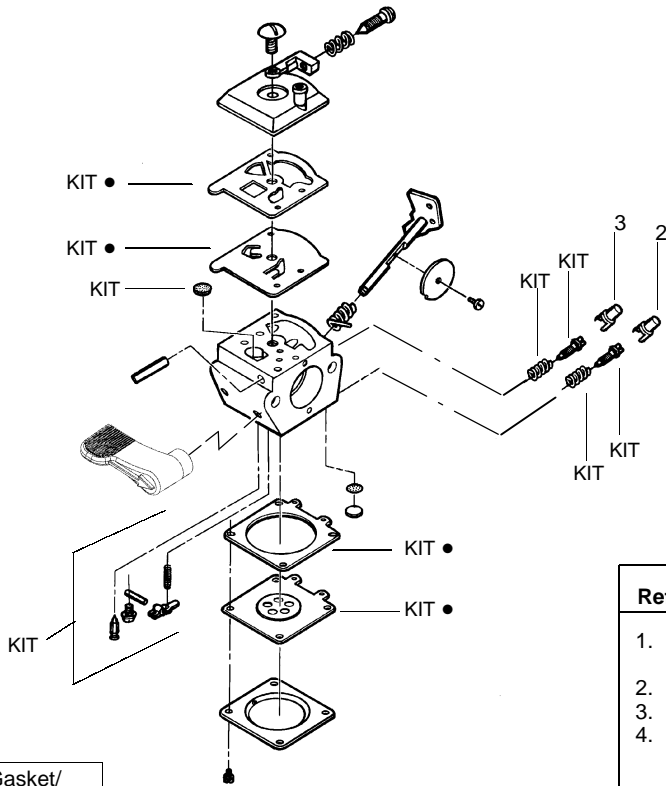

Kit - Carburetor Assembly No. 530071565 - WT619

Carb.
Repair
Kit

1

Gasket/
Diaphragm
Kit

4

Ref.	Part No.	Description
1.	530069824	Carburetor Repair Kit (KIT= Indicates Contents)
2.	530038478	Limiter Cap -low (tan)
3.	530038479	Limiter Cap -high (brown)
4.	530069844	Gasket/Diaphragm Kit (●=Indicates Contents)