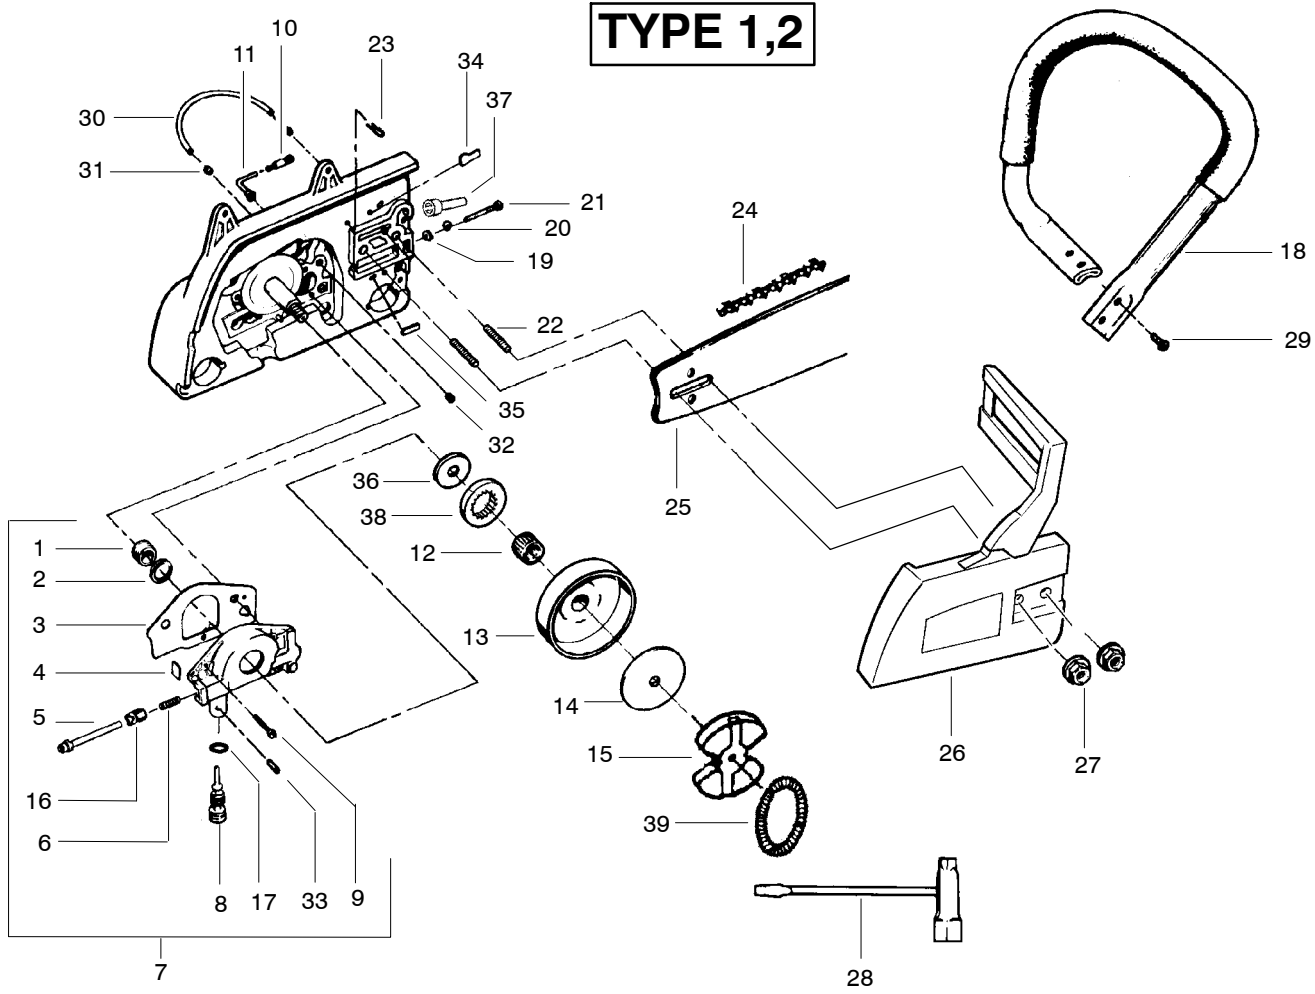

↗ = NEW PART NUMBER FOR THIS IPL

PARTS LIST NO. 530088665		POULAN PRO® PARTS LIST	Chain Saw Model(s): 330
DATE 10/03/02	Replaces 530088665 - 7/25/02		Note: Illustration may differ from actual model due to design changes

✓ = NEW PART NUMBER FOR THIS IPL

TYPE 1,2

KEY NO.	PART NO.	DESCRIPTION	KEY NO.	PART NO.	DESCRIPTION
1	530027140	Wire Worm Gear	24	---	Chain
2	530019147	Seal-Oil Pump		952051266	20"
3	530019148	Gasket - Oil Pump		952051459	22"
4	530027128	Dust Plug	25	---	Bar
5	530014204	Shaft Ass'y.		952044561	20"
6	530027126	Spring-Plunger		530044833	22"
7	530069218	Oil Pump Ass'y.	26	952069321	Chain Brake Kit
8	530015873	Screw Oiler Adjusting	27	530015251	Nut-Bar Mounting
9	530015871	Screw	28	-	Scrench
10	530027272	Oil & Filter Pickup		530031135	Silver finish (1/2" x 3/4")
11	530027192	Oiler Intake Line		530031146	Gold finish (9/16" x 3/4")
12	530032049	Bearing	29	530016058	Screw
13	530048083	Drum & Adaptor Ass'y.	30	530021061	Oiler Line
14	530027161	Clutch Plate	31	530002464	Ferrule
15	530014161	Clutch Ass'y.	32	530015422	Nut-Slotted Tube
16	530027129	Gear Spur	33	530015752	Pin-Adjustment Screw
17	530019079	"O" Ring	34	530027222	Chain Pad - Top
18	530047163	Handlebar Ass'y.	35	530027223	Chain Pad
19	530023064	Guide Bar Pin	36	530015733	Thrust Washer
20	530038593	Retainer-Bar Adjust	37	530029236	Crankcase Plug
21	530016110	Screw	38	530048098	Rim Floating (3/8)
22	530016238	Bar Stud	39	530027160	Spring - Clutch
23	530015108	Cotter Pin			