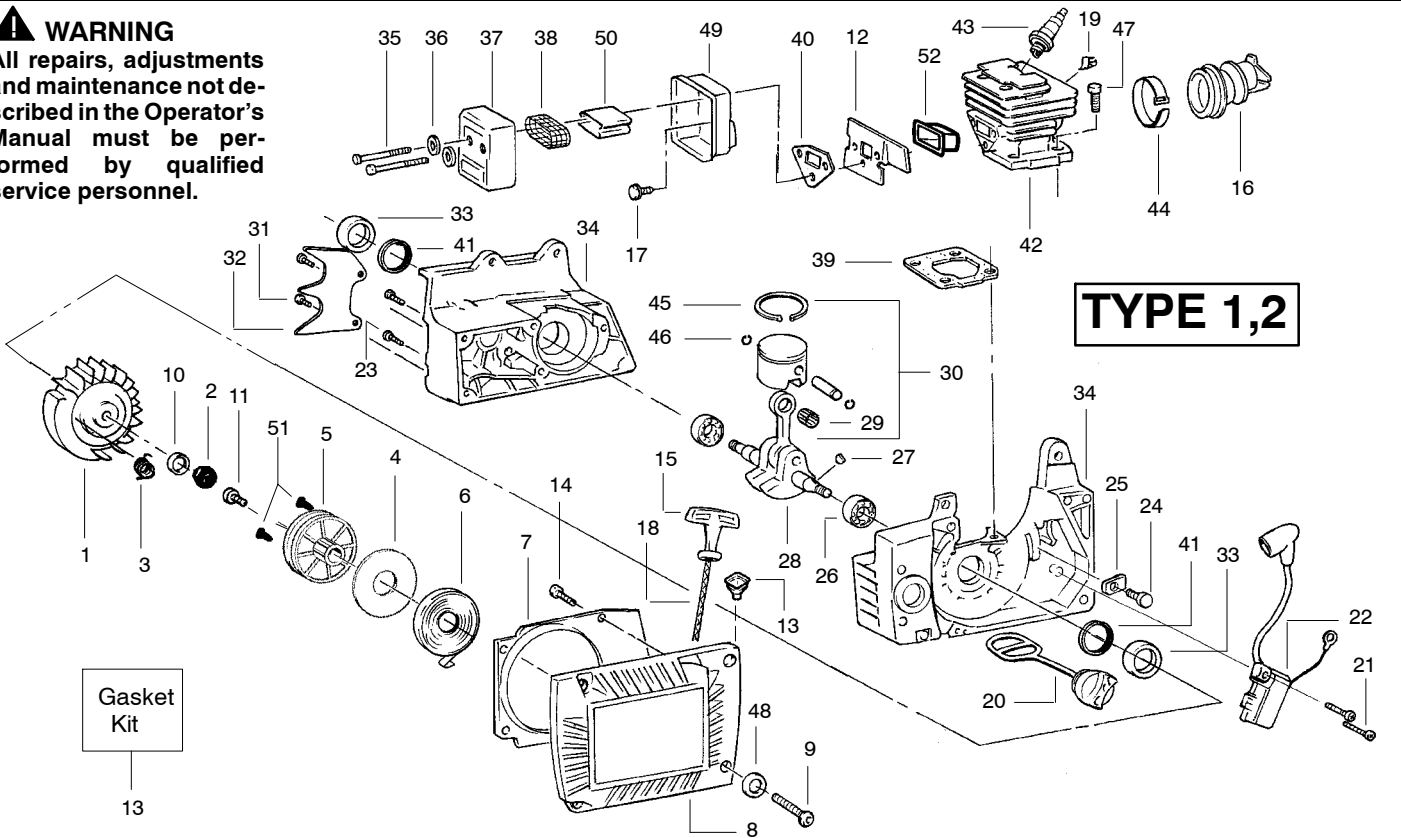

PARTS LIST NO.
530088665

POULAN PRO® PARTS LIST

Chain Saw Model(s):
330

DATE Replaces
09/14/06 530088665 - 10/03/02

Note: Illustration may differ from actual model due to design changes

PAGE NO. 1

WARNING
All repairs, adjustments and maintenance not described in the Operator's Manual must be performed by qualified service personnel.

↗ = NEW PART NUMBER FOR THIS IPL

PARTS LIST NO. 530088665		POULAN PRO® PARTS LIST	Chain Saw Model(s): 330
DATE 10/03/02	Replaces 530088665 - 7/25/02		Note: Illustration may differ from actual model due to design changes

✓ = NEW PART NUMBER FOR THIS IPL

TYPE 1,2

KEY NO.	PART NO.	DESCRIPTION	KEY NO.	PART NO.	DESCRIPTION
1	530027140	Wire Worm Gear	24	---	Chain
2	530019147	Seal-Oil Pump		952051266	20"
3	530019148	Gasket - Oil Pump		952051459	22"
4	530027128	Dust Plug	25	---	Bar
5	530014204	Shaft Ass'y.		952044561	20"
6	530027126	Spring-Plunger		530044833	22"
7	530069218	Oil Pump Ass'y.	26	952069321	Chain Brake Kit
8	530015873	Screw Oiler Adjusting	27	530015251	Nut-Bar Mounting
9	530015871	Screw	28	-	Scrench
10	530027272	Oil & Filter Pickup		530031135	Silver finish (1/2" x 3/4")
11	530027192	Oiler Intake Line		530031146	Gold finish (9/16" x 3/4")
12	530032049	Bearing	29	530016058	Screw
13	530048083	Drum & Adaptor Ass'y.	30	530021061	Oiler Line
14	530027161	Clutch Plate	31	530002464	Ferrule
15	530014161	Clutch Ass'y.	32	530015422	Nut-Slotted Tube
16	530027129	Gear Spur	33	530015752	Pin-Adjustment Screw
17	530019079	"O" Ring	34	530027222	Chain Pad - Top
18	530047163	Handlebar Ass'y.	35	530027223	Chain Pad
19	530023064	Guide Bar Pin	36	530015733	Thrust Washer
20	530038593	Retainer-Bar Adjust	37	530029236	Crankcase Plug
21	530016110	Screw	38	530048098	Rim Floating (3/8)
22	530016238	Bar Stud	39	530027160	Spring - Clutch
23	530015108	Cotter Pin			