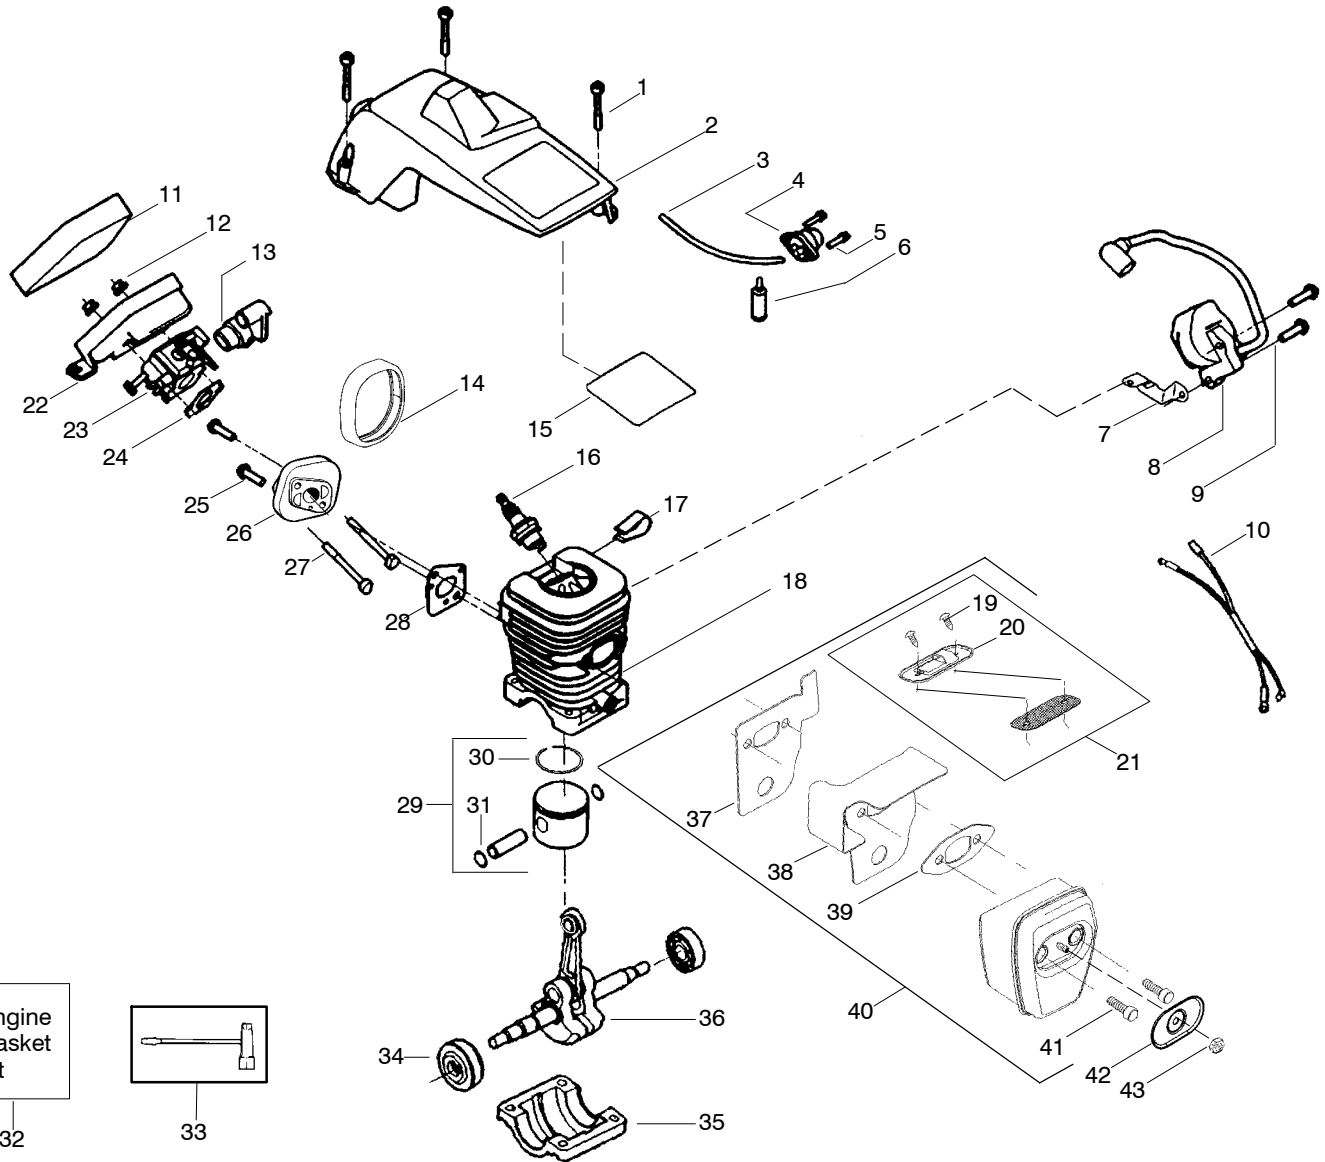

↗ = NEW PART NUMBER FOR THIS IPL

* = REFER TO THE SERVICE REFERENCE INDICATED FOR MORE INFORMATION. (LOCATED AT END OF IPL)

PARTS LIST NO. 530165246		Poulan PRO® PARTS LIST	CHAIN SAW MODEL(s) 262
DATE 11/29/06	Replaces 530165246 - 9/29/05		Note: Illustration may differ from actual model due to design changes