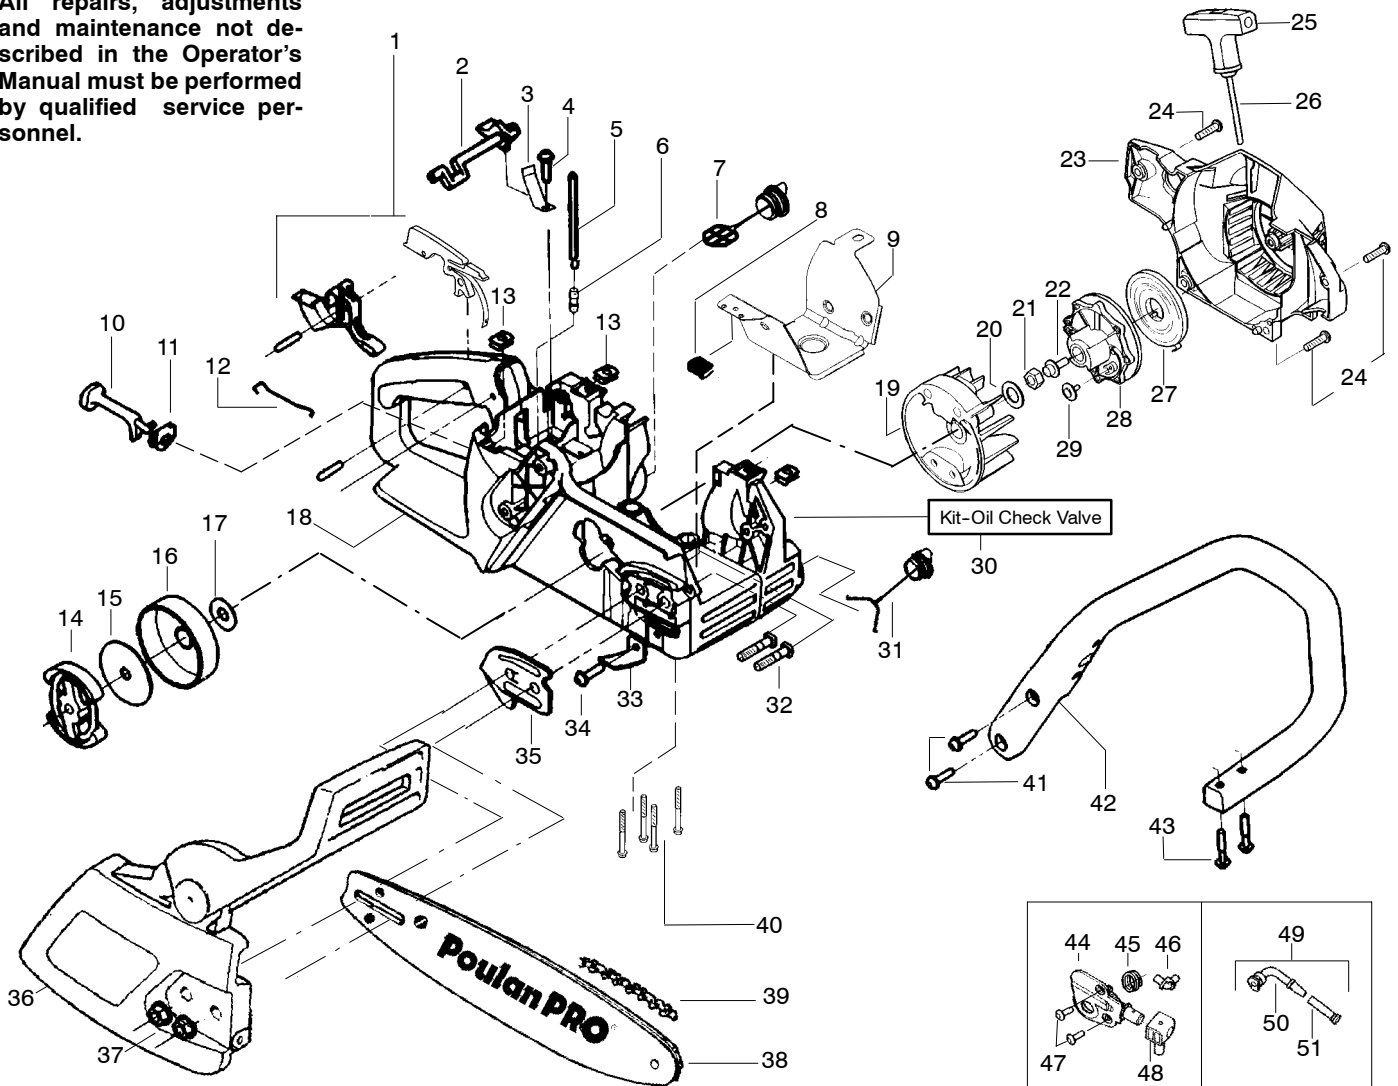

⚠ WARNING
All repairs, adjustments and maintenance not described in the Operator's Manual must be performed by qualified service personnel.

Ref.	Part No.	Description	Ref.	Part No.	Description	Ref.	Part No.	Description
1.	530071832	Kit-Trigger & Lockout (Includes Pin)	21.	530016134	Nut-Flywheel	43.	530015940	Screw
2.	530038227	Lever-Switch	22.	530015920	Screw	44.	530071259	Kit-Oil Pump (incl 45,46,48)
3.	530016149	Spring-Switch	23.	530049335	Housing-Fan	45.	530037820	Gear-Worm Spring
4.	530015775	Screw	24.	530015892	Screw	46.	530049477	Elbow-Oil Pickup
5.	530069216	Kit-Fuel Line (Large)	25.	530056402	Handle-Starter	47.	530016064	Screw
6.	530023877	Fitting - Fuel line	26.	530069232	Kit-Rope	48.	530019206	Block-Seal
7.	530047192	Assy-Fuel Cap w/ret.	27.	530027531	Spring-Starter	49.	530047663	Assy-Oil-Pickup (Incl. 50, 51)
8.	530055322	Clip - "U"	28.	530037817	Pulley-Starter	50.	530038373	Pickup-Oiler
9.	530055183	Shield - Heat	29.	530016080	Screw	51.	530056533	Filter-Oil
10.	530047989	Lever-Choke	30.	530071666	Kit-Oil Check Valve			
11.	530049005	Grommet-Choke lever	31.	530057236	Assy-Oil Cap			
12.	530037809	Wire-Throttle	32.	530016133	Bolt - Bar			
13.	530015922	Nut-Speed	33.	530029850	Chain Catcher			
14.	530014949	Assy.-Clutch	34.	530015814	Screw			
15.	530015611	Washer-Clutch	35.	530038238	Plate-Bar Mounting			
16.	530047061	Assy-Drum W/brg.	36. ↗	545139915	Assy.-Chain Brake			
17.	530015907	Washer - Thrust	37.	530015917	Nut-Bar Mounting			
18.	530058908	Assy-Chassis (Incl. # 1,5,6,7,13, 30,31,32)	38.	530044835	Bar - 18"			
19.	530039187	Assy-Flywheel	39.	952051338	Chain - 18"			
20.	530015127	Washer-Flywheel	40.	530016132	Screw			
			41.	530015814	Screw			
			42.	530056798	Handle-Front			

↗ = NEW PART NUMBER FOR THIS IPL

* = REFER TO THE SERVICE REFERENCE INDICATED FOR MORE INFORMATION. (LOCATED AT END OF IPL)