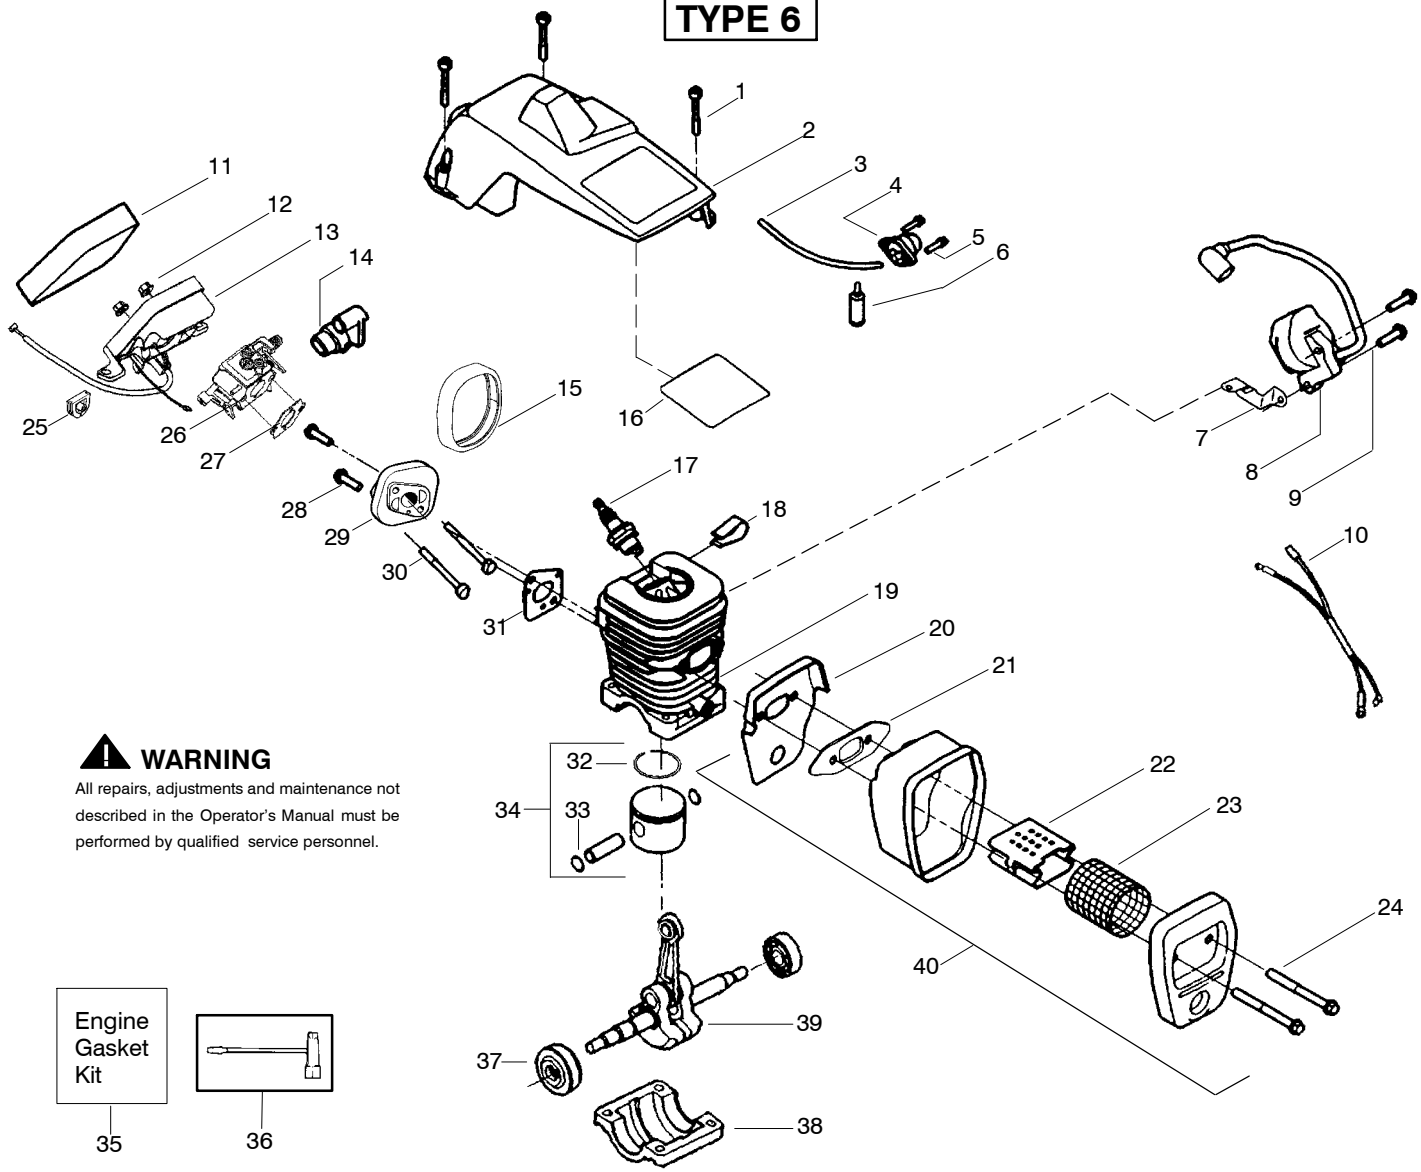

TYPE 6

⚠ WARNING
All repairs, adjustments and maintenance not described in the Operator's Manual must be performed by qualified service personnel.

Ref.	Part No.	Description	Ref.	Part No.	Description	Ref.	Part No.	Description
1.	530016153	Screw	20.	530049870	Backplate-Muffler	37.	530056363	Assy-Seal & Bearing
2.	530055638	Assy-Cylinder Shield (includes # 16)	21.	530069608	Gasket-Muffler (kit)	38.	530037935	Cap-Crankcase
3.	530069247	Kit-Fuel Line (Small)	22.	530037813	Diffuser-Muffler	39.	530047062	Assy-Crankshaft
4.	530071835	Kit-Purge Bulb (incl. 5)	23.	530036103	Screen-Spark	40.	530047207	Assy-Muffler (Incl. 20-24)
5.	530015780	Screw	24.	530016132	Bolt-Muffler	Not Shown		
6.	530095646	Assy-Fuel Pick-up	25.	530047631	Grommet-Throttle Cable	--	--	Manuels
7.	530047442	Strap-Ground	26.	---	Kit-Carburetor	545123583	US	
8.	530039198	Ignition Module		530071820	Zama (W-20)	545123702	Russia	
9.	530015814	Screw		530071821	Walbro (WT-662)	545123747	Non-CE 1	
10.	530057475	Assy-Wire Harness	27.	530069608	Gasket-Carb. (kit)	545123748	Non-CE (Russia)	
11.	530037793	Foam-Air Filter	28.	530016386	Screw	545003001	Decal-Warning (Russia)	
12.	530016101	Nut	29.	530049700	Carb. Adapter	530057757	Decal-Warning	
13.	530057702	Assy-Air Box	30.	530016187	Screw	530059229	Decal-Start-Inst.	
14.	530035526	Grommet-Carb Adjust	31.	530069608	Gasket-Adaptor (kit)	530031163	Wrench-Bar (Russia unit only)	
15.	530054144	Seal-Carb Adapter	32.	530038729	Ring-Piston			
16.	530055698	Reflector-Heat	33.	530015697	Retainer-Piston Pin			
17.	952030150	Spark Plug (RCJ-7Y)	34.	530069719	Kit-Piston (Incl. 32 & 33)			
18.	530016136	Clip-High Tension Lead	35.	530069608	Kit-Engine Gasket (Incl. 21, 27 & 31)			
19.	530012552	Cylinder	36.	530031135	Scrench			

✓ = NEW PART NUMBER FOR THIS IPL   * = REFER TO THE SERVICE REFERENCE INDICATED FOR MORE INFORMATION. (LOCATED AT END OF IPL)