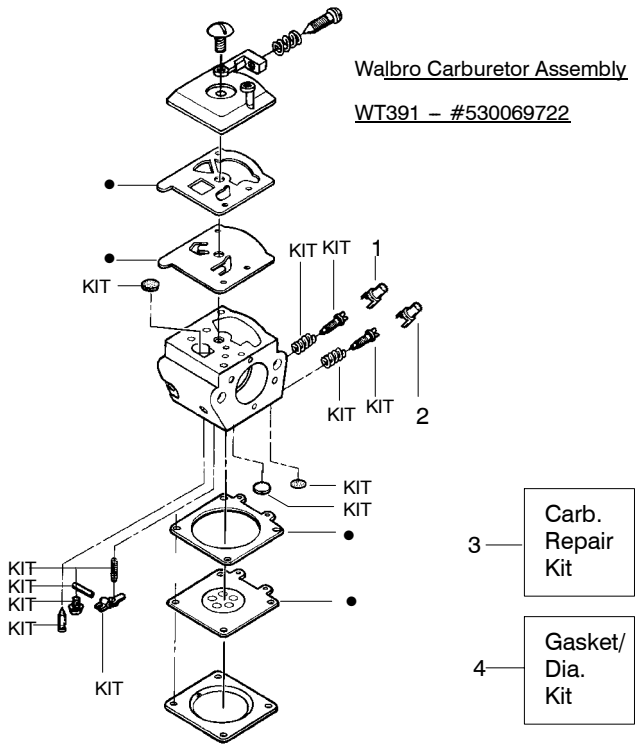

Ref.	Part No.	Description	Ref.	Part No.	Description	Ref.	Part No.	Description
1.	530016153	Screw	20.	530049870	Backplate-Muffler	37.	530056363	Assy-Seal & Bearing
2.	530055638	Assy-Cylinder Shield (includes # 16)	21.	530069608	Gasket-Muffler (kit)	38.	530037935	Cap-Crankcase
3.	530069247	Kit-Fuel Line (Small)	22.	530037813	Diffuser-Muffler	39.	530047062	Assy-Crankshaft
4.	530071835	Kit-Purge Bulb (incl. 5)	23.	530036103	Screen-Spark	40.	530047207	Assy-Muffler (Incl. 20-24)
5.	530015780	Screw	24.	530016132	Bolt-Muffler	Not Shown		
6.	530095646	Assy-Fuel Pick-up	25.	530047631	Grommet-Throttle Cable	--	--	Manuels
7.	530047442	Strap-Ground	26.	---	Kit-Carburetor	545123583	US	
8.	530039198	Ignition Module		530071820	Zama (W-20)	545123702	Russia	
9.	530015814	Screw		530071821	Walbro (WT-662)	545123747	Non-CE 1	
10.	530057475	Assy-Wire Harness	27.	530069608	Gasket-Carb. (kit)	545123748	Non-CE (Russia)	
11.	530037793	Foam-Air Filter	28.	530016386	Screw	545003001	Decal-Warning (Russia)	
12.	530016101	Nut	29.	530049700	Carb. Adapter	530057757	Decal-Warning	
13.	530057702	Assy-Air Box	30.	530016187	Screw	530059229	Decal-Start-Inst.	
14.	530035526	Grommet-Carb Adjust	31.	530069608	Gasket-Adaptor (kit)	530031163	Wrench-Bar (Russia unit only)	
15.	530054144	Seal-Carb Adapter	32.	530038729	Ring-Piston			
16.	530055698	Reflector-Heat	33.	530015697	Retainer-Piston Pin			
17.	952030150	Spark Plug (RCJ-7Y)	34.	530069719	Kit-Piston (Incl. 32 & 33)			
18.	530016136	Clip-High Tension Lead	35.	530069608	Kit-Engine Gasket (Incl. 21, 27 & 31)			
19.	530012552	Cylinder	36.	530031135	Scrench			

✓ = NEW PART NUMBER FOR THIS IPL      \* = REFER TO THE SERVICE REFERENCE INDICATED FOR MORE INFORMATION. (LOCATED AT END OF IPL)

Ref.	Part No.	Description
1.	530038479	Limiter Cap - High (brown)
2.	530038478	Limiter Cap - Low (tan)
3.	-	Carburetor Repair Kit (KIT = Indicates Contents)
4.	530069826	Walbro (WT391)
	-	Gasket Diaphragm Kit (● Indicates Contents)
	530069844	Walbro (WT391)