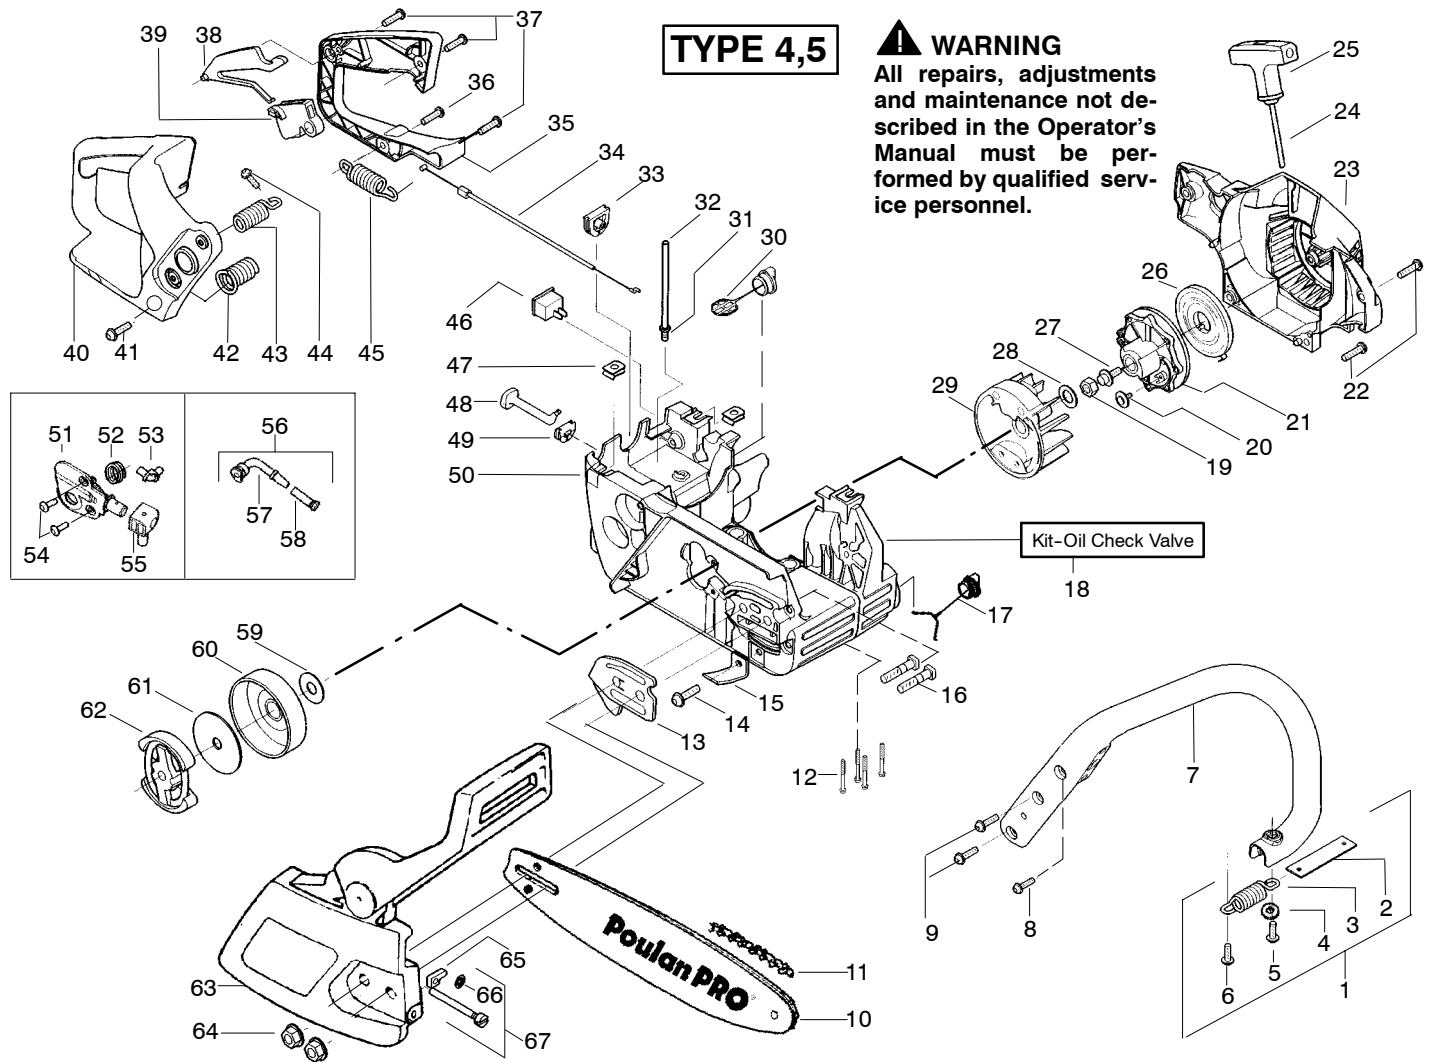

Ref.	Part No.	Description	Ref.	Part No.	Description	Ref.	Part No.	Description
1.	530047963	Assy.- Isolator	24.	530069232	Kit - Rope	49.	530049005	Grommet-Knob
2.	530047608	Limiter Strap	25.	530037485	Starter Handle	50.	530056596	Assy-Chassis (Incl. 16,17,30 filter & fuel lines)
3.	530042082	Spring- Isolator	26.	530027531	Recoil Spring	51.	530071259	Kit - Oil Pump (incl. 52,53,55)
4.	530015158	Washer	27.	530015920	Screw	52.	530037820	Gear-Worm Spring
5.	530016018	Screw	28.	530015127	Washer-Flywheel	53.	530049477	Elbow-Oil Pickup
6.	530015843	Screw	29.	530039187	Assy-Flywheel	54.	530016064	Screw
7.	530047583	Front Handle	30.	530047192	Fuel Cap Ass'y.	55.	530019206	Seal Block
8.	530015940	Screw	31.	530023877	Fitting-fuel line	56.	530047663	Assy-Oil Pick-up (Incl. 57,58)
9.	530015814	Screw	32.	530069216	Kit-Fuel line (large)	57.	530038373	Pick-up Oiler
10.	530044835	Bar- 18" "Quick Adjust"	33.	530047631	Grommet-Cable	58.	530056533	Oil Filter
11.	952051338	Chain- 18"	34.	530047602	Cable-Throttle	59.	530015907	Washer-Thrust
12.	530016132	Screw	35.	530047581	Cover-Rear Handle	60.	530047061	Assy.- Clutch Drum w/bearing
13.	530038238	Plate-Bar Mounting	36.	530015886	Screw	61.	530015611	Washer-Clutch
14.	530015814	Screw	37.	530015906	Screw	62.	530014949	Assy. Clutch
15.	530029850	Chain Catcher	38.	530036098	Throttle Lockout	63.	530054999	Assy-Chain Brake
16.	530016133	Bolt-Bar	39.	530036097	Trigger-Throttle	64.	530015917	Nut-Bar Mounting
17.	530010846	Oil Cap Ass'y.	40.	530047582	Handle - Rear	65.	530015826	Pin-Bar Adjust
18.	530071666	Kit-Oil Check Valve	41.	530015814	Screw	66.	530038593	Retainer-Bar Adjust
19.	530016134	Nut-Flywheel	42.	530053274	Assy. Isolator - lower	67.	530069611	Kit-Bar Adj. (incl.65,66)
20.	530016080	Screw	43.	530071385	Kit-Isolator (Upper)			
21.	530037817	Starter Pulley	44.	530015875	Screw			
22.	530015892	Screw	45.	530042082	Spring- Isolator			
23.	530049335	Fan Housing	46.	530069572	Kit-Switch			
			47.	530015922	Nut-"U"-Type			
			48.	530047605	Knob-Choke			

✓ = NEW PART NUMBER FOR THIS IPL

★ = REFER TO THE SERVICE REFERENCE INDICATED FOR MORE INFORMATION. (LOCATED AT END OF IPL)