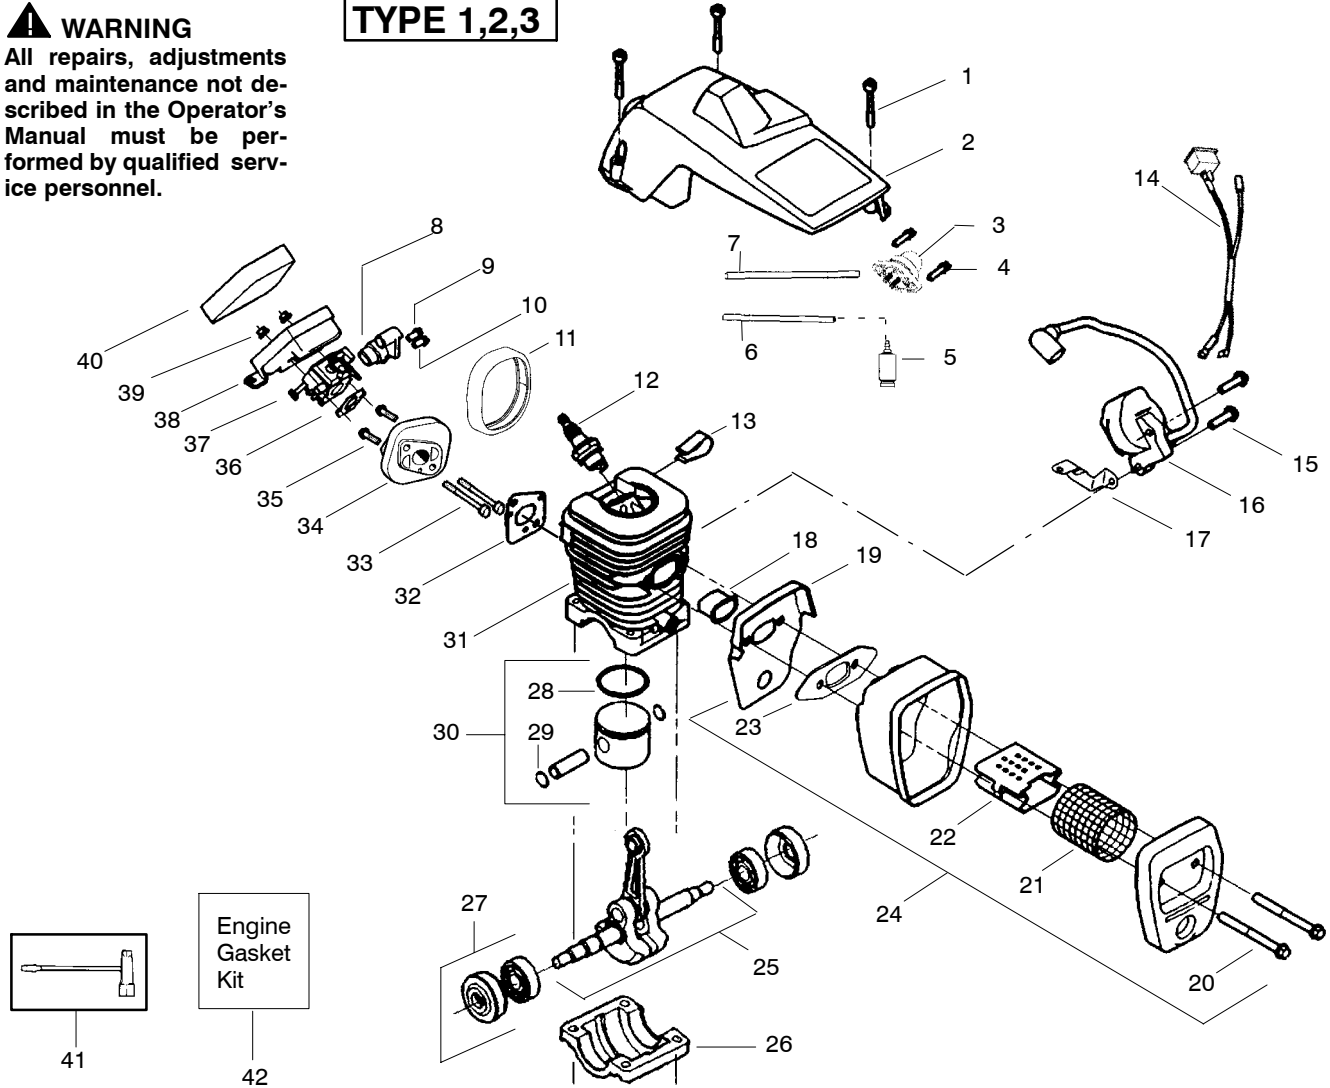

▲ WARNING
All repairs, adjustments and maintenance not described in the Operator's Manual must be performed by qualified service personnel.

TYPE 1,2,3

Ref.	Part No.	Description	Ref.	Part No.	Description	Ref.	Part No.	Description
1.	530016153	Screw	17.	530047442	Ground Strap	36.	530019239	Carb. Gasket
2.	530053183	Cylinder Shield	18.	530037652	Heat Insulator	37.	530069722	Carburetor Kit (incl. 9 & 10)
3.	530047213	Air Purge Ass'y.	19.	530049870	Muffler Back Plate	38.	530047604	Air Filter Housing
4.	530015780	Screw	20.	530016132	Screw	39.	530016101	Nut
5.	530095646	Fuel Pick-up Ass'y. (Small Dia)	21.	530036103	Spark Screen	40.	530037793	Air Filter - Foam
6.	530069247	Kit-Line Purge/Carb.	22.	530037813	Muffler Diffuser	41.	530031135	Scrench
7.	530069216	Kit-Line Purge/Tank (large line)	23.	530019221	Muffler Gasket	42.	530069608	Engine Gasket Kit (incl. 36,32,23)
8.	530049244	Grommet-Carb Adjust.	24.	530047207	Muffler Ass'y. (Incl. 19,20, 21,22,23)	Not Shown		
9.	530038479	Limiter Cap-High	25.	530047062	Crankshaft Assy.			
10.	530038478	Limiter Cap-Low	26.	530037935	Cap-Crankcase			
11.	★★★★★	Seal-Carb Adapter	27.	530056363	Seal & Bearing Assy.			
12.	952030150	Spark Plug (RCJ-7Y)	28.	530038729	Piston Ring			
13.	530016136	Clip-High Tension Lead	29.	530015697	Retainer - Piston Pin		530088311	Operator Manual
14.	530049117	Wire Harness Ass'y. (includes switch)	30.	530069719	Piston Kit - (incl. 28-29)		530038257	Instruction Decal
15.	530015814	Screw	31.	530069720	Cylinder Kit			
16.	★★★★★	Ignition Module	32.	530019249	Gasket - Carb. Adapter			
	530039198	Walbro	33.	530016187	Screw			
	530039167	Phelon	34.	530069964	Carb. Adapter Kit (incl. 11,2,36,32)			
			35.	530016386	Screw			

✓ = NEW PART NUMBER FOR THIS IPL

* = REFER TO THE SERVICE REFERENCE INDICATED FOR MORE INFORMATION. (LOCATED AT END OF IPL)