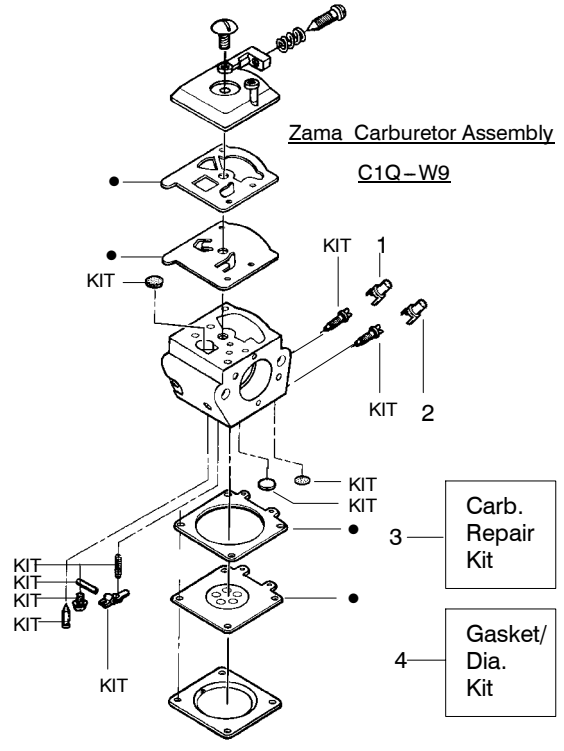

Ref.	Part No.	Description
1.	530038479	Limiter Cap - High (brown)
2.	530038478	Limiter Cap - Low (tan)
3.	-	Carburetor Repair Kit (KIT = Indicates Contents)
4.	530071352	Zama (GND-27)
	-	Gasket Diaphragm Kit (● Indicates Contents)
	530035270	Zama (KSO31173)
Zama Carburetor Service Reference		
*****		If replacing the complete Zama Carburetor, it is not serviceable; you will need to order #530069722 Walbro Carburetor Assy.
*****		Note: The contents of the 530-035270 Gasket/Diaphragm kit are included in the 530-071352 Carb. Repair kit.

Kit - Carburetor Assembly No. 530071621 - WALBRO WT-625
Kit - Carburetor Assembly No. 530071820 - ZAMA W-20
Kit - Carburetor Assembly No. 530071821 - WALBRO WT-662

Note: No Repair kits are available for these carburetors.

✓ = NEW PART NUMBER FOR THIS IPL   ★ = REFER TO THE SERVICE REFERENCE INDICATED FOR MORE INFORMATION. (LOCATED AT END OF IPL)
● = THESE PARTS ARE ILLUSTRATED FOR CLARITY. ORDER COMPLETE ASSEMBLY.