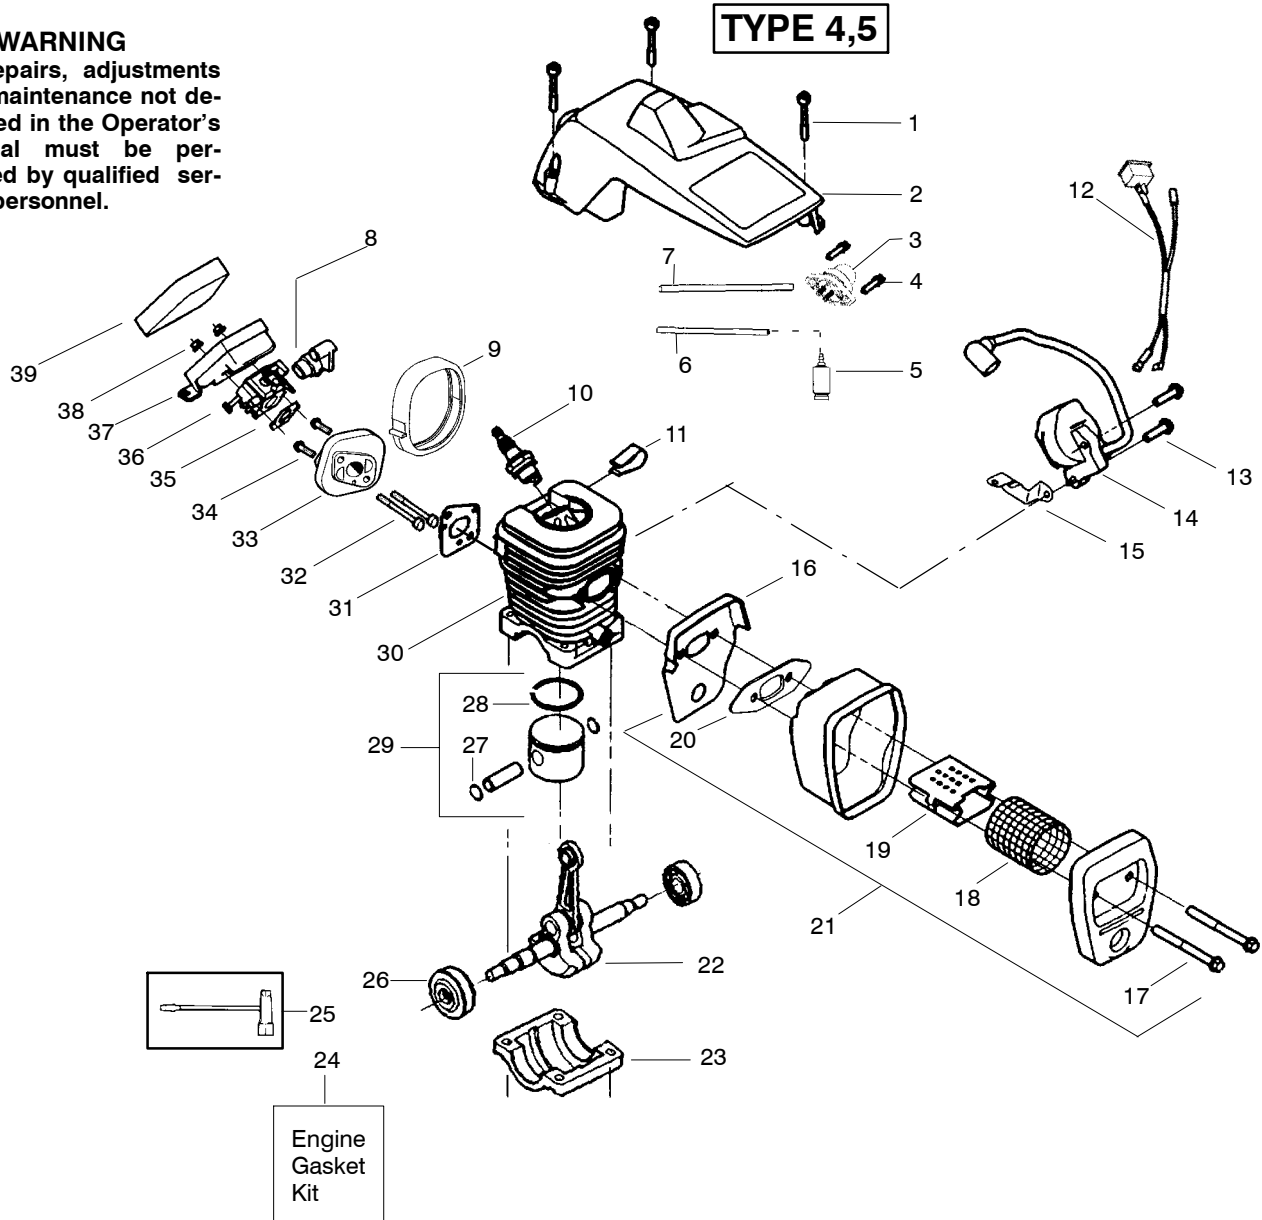

⚠ WARNING
All repairs, adjustments and maintenance not described in the Operator's Manual must be performed by qualified service personnel.

Ref.	Part No.	Description	Ref.	Part No.	Description	Ref.	Part No.	Description
1.	530016153	Screw	16.	530049870	Back Plate-Muffler	30.	530071411	Kit-Cylinder
2.	530055638	Shield-Cylinder	17.	530016132	Screw	31.	530069608	Gasket-Adapter(kit)
3.	530047213	Assy-Air Purge	18.	530036103	Screen-Spark	32.	530016187	Screw
4.	530015780	Screw	19.	530037813	Diffuser-Muffler	33.	530049700	Adapter-Carb.
5.	530095646	Assy-Fuel Pick-up	20.	530069608	Gasket-Muffler(kit)	34.	530016386	Screw
6.	530069247	Kit-Line Purge/Carb. (Small Dia)	21.	530047207	Assy-Muffler (Incl. 16-20)	35.	530069608	Carb. Gasket(kit)
7.	530069216	Kit-Line Purge/Tank (large line)	22.	530047062	Assy-Crankshaft	36.	530071621	Kit-Carburetor (WT-625)
8.	530035526	Grommet-Carb Adjust.	23.	530037935	Cap-Crankcase	37.	530047604	Housing-Air Filter
9.	530054144	Seal-Carb Adapter	24.	530069608	Kit-Engine Gasket (incl. 20,31,35)	38.	530016101	Nut
10.	952030150	Spark Plug (RCJ-7Y)	25.	530031135	Scrench	39.	530037793	Air Filter - Foam
11.	530016136	Clip-High Tension Lead	26.	530056363	Assy-Seal & Bearing	Not Shown		
12.	530049117	Assy-Wire Harness (includes switch)	27.	530015697	Retainer - Piston Pin	530163654	Manual	
13.	530015814	Screw	28.	530038729	Ring-Piston	530057757	Decal-Warning	
14.	530039198	Module-Ignition	29.	530069719	Kit-Piston - (incl. 27,28)			
15.	530047442	Strap-Ground						

↖ = NEW PART NUMBER FOR THIS IPL

★ = REFER TO THE SERVICE REFERENCE INDICATED FOR MORE INFORMATION. (LOCATED AT END OF IPL)