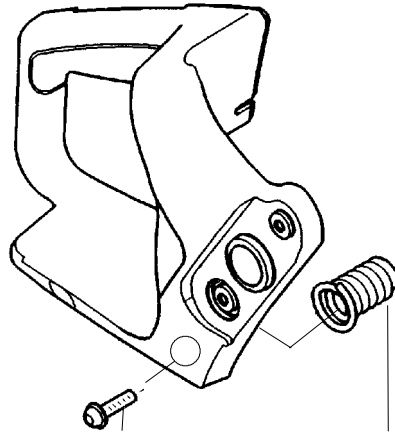

PARTS LIST NO. 530-088795		Poulan PRO PARTS LIST	CHAIN SAW MODEL(S) 260	
DATE 5/31/07	Replaces 530083735 - 4/25/07		Note: Illustration may differ from actual model due to design changes	PAGE NO. 9

***** **Service Reference** *****

Note: Due to product improvements, your unit may have been built with or without the spring and screw shown below. If your unit does not have this spring and screw, no action is required. If your unit does have the spring and screw, please order the part numbers listed below.

530015814
Screw

530053274
Assy-Isolator Spring