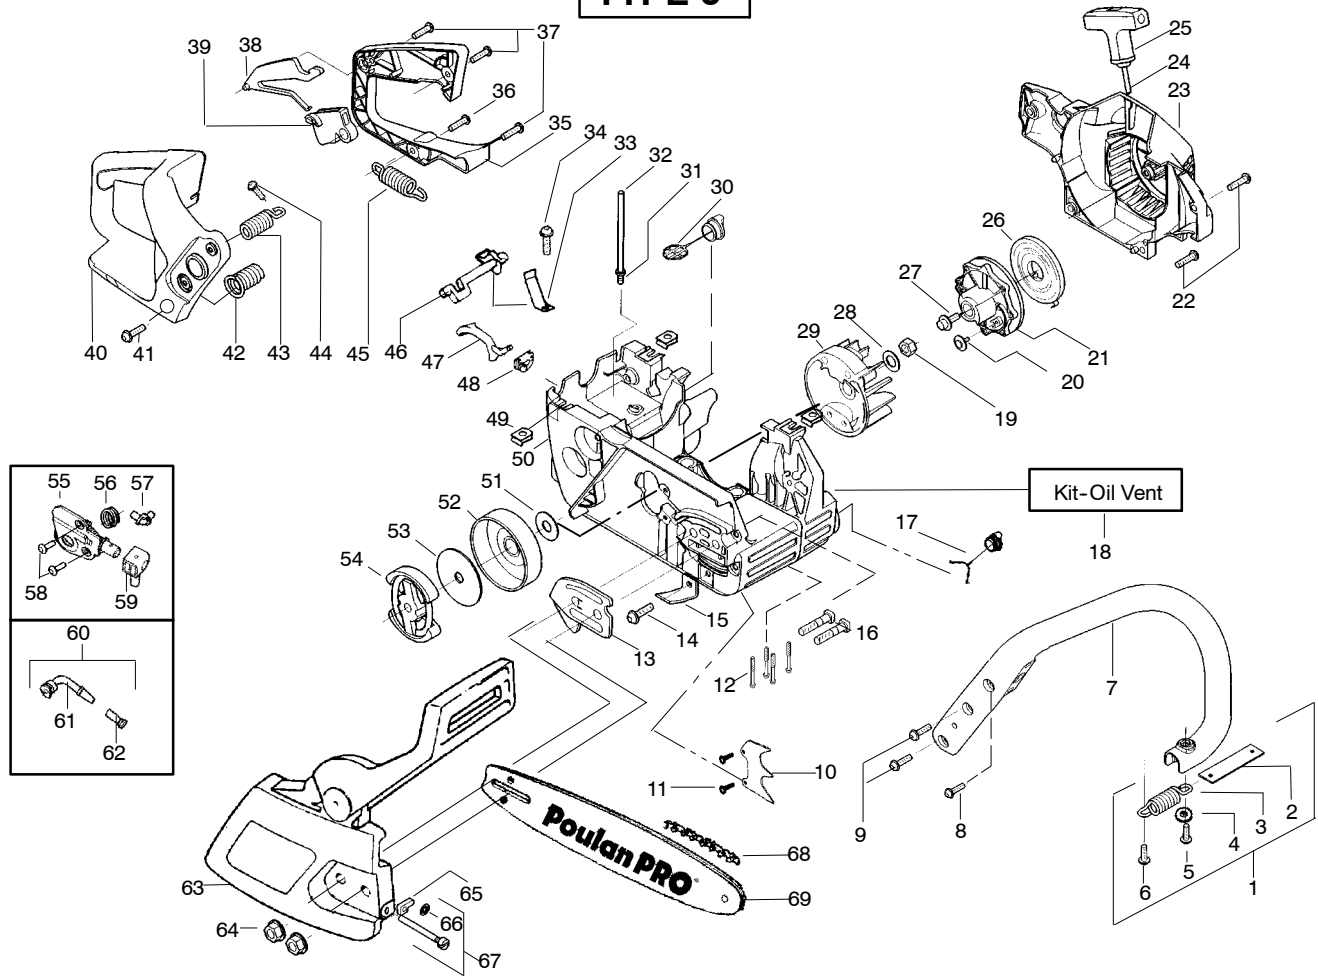

✓ = NEW PART NUMBER FOR THIS IPL

★ = REFER TO THE SERVICE REFERENCE INDICATED FOR MORE INFORMATION. (LOCATED AT END OF IPL)

**TYPE 6**

Ref.	Part No.	Description	Ref.	Part No.	Description	Ref.	Part No.	Description
1.	530059667	Assy.-Isolator	29.	530039187	Assy-Flywheel	55.	530071259	Kit - Oil Pump
2.	530047608	Limiter Strap	30.	530047192	Assy-Fuel Cap			(incl. 56,57,59)
3.	530059668	Spring-Isolator	31.	530023877	Fitting-fuel line	56.	530037820	Gear-Worm Spring
4.	530015158	Washer	32.	530069216	Kit-Fuel line (large)	57.	530049477	Elbow-Oil Pickup
5.	530016018	Screw	33.	530016149	Spring-Switch	58.	530016064	Screw
6.	530015843	Screw	34.	530015775	Screw	59.	530019206	Seal Block
7.	530047583	Front Handle	35.	530047581	Cover-Rear Handle	60.	530047663	Assy-Oil Pick-up
8.	530015940	Screw	36.	530015886	Screw			(Incl. 61,62)
9.	530015814	Screw	37.	530015906	Screw	61.	530038373	Pick-up Oiler
10.	530014381	Kit-Spike Assy (incl. #11) (Russia Unit Only)	38.	530036098	Throttle Lockout	62.	530056533	Filter-Oil
11.	530016439	Screw	39.	530036097	Trigger-Throttle	63.	545139915	Assy.-Chain Brake
12.	530016132	Screw	40.	530047582	Handle - Rear	64.	530015917	Nut-Bar Mounting
13.	530038238	Plate-Bar Mount.	41.	★★★★★	Screw	65.	530015826	Pin-Bar Adjust
14.	530015814	Screw	42.	★★★★★	Assy Isolator-lower	66.	530038593	Retainer
15.	530029850	Chain Catcher	43.	530071958	Kit-Isolator (Upper)	67.	530069611	Kit-Bar Adjusting
16.	530016133	Bolt-Bar	44.	530015875	Screw			(incl. # 65,66)
17.	530057236	Assy-Oil Cap	45.	530059668	Spring-Isolator	68.	---	Chain
18.	530071666	Kit-Oil Vent	46.	530057473	Lever-Switch		952051211	16"
19.	530016134	Nut-Flywheel	47.	530057474	Lever-Choke		952051338	18"
20.	530016080	Screw	48.	530049005	Grommet-Knob	69.	★★★★★	BAR
21.	530037817	Starter Pulley	49.	530015922	Nut-"U"-Type		952044369	16" Standard
22.	530015892	Screw	50.	----	Assy-Chassis (incl. fuel lines and caps )		952044689	18" Standard
23.	530049335	Housing-Fan		530058733	Gold		952044926	18" Quick Adjust
24.	530069232	Kit - Rope		530058730	Black		530044867	18" Quick Adj. pro lam
25.	530056402	Handle-Starter	51.	530015907	Washer-Thrust			
26.	530027531	Spring-Recoil	52.	530047061	Assy.-Clutch Drum w/bearing			
27.	530015920	Screw	53.	530015611	Washer-Clutch			
28.	530015127	Washer-Flywheel	54.	530014949	Assy. Clutch			