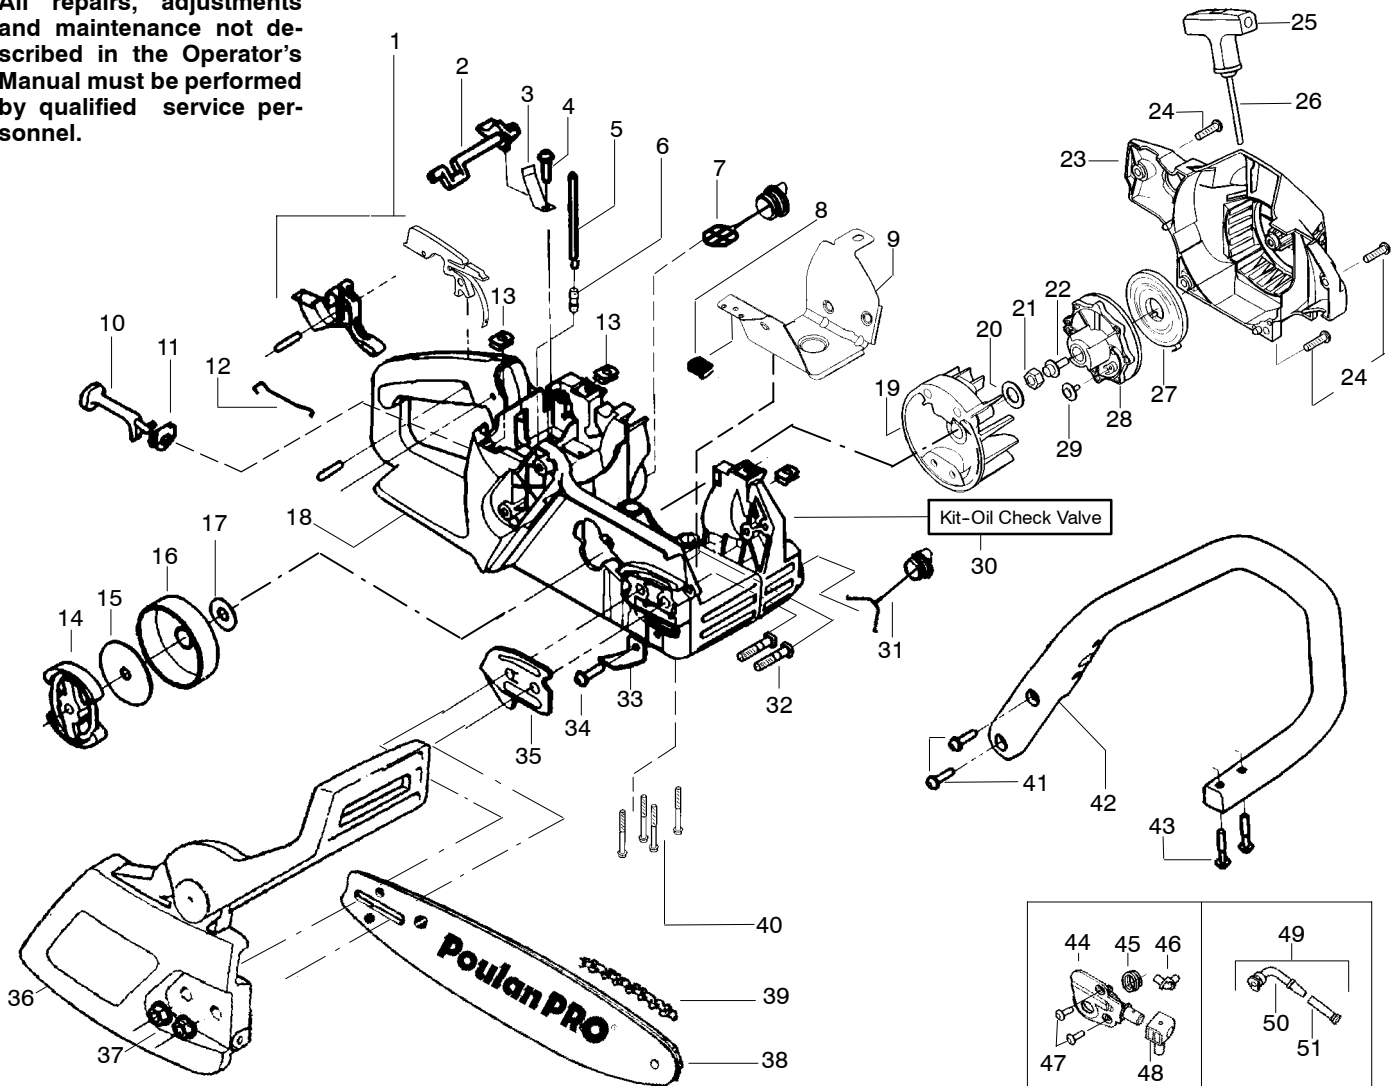

PARTS LIST NO. 530165245		Poulan PRO PARTS LIST	CHAIN SAW MODEL(S) 222	
DATE 11/29/06	Replaces 530165245 - 6/11/04		Note: Illustration may differ from actual model due to design changes	PAGE NO. 1

⚠ WARNING

All repairs, adjustments and maintenance not described in the Operator's Manual must be performed by qualified service personnel.

Ref.	Part No.	Description	Ref.	Part No.	Description	Ref.	Part No.	Description
1.	530071832	Kit-Trigger & Lockout (Includes Pin)	21.	530016134	Nut-Flywheel	43.	530015940	Screw
2.	530038227	Lever-Switch	22.	530015920	Screw	44.	530071259	Kit-Oil Pump (incl 45,46,48)
3.	530016149	Spring-Switch	23.	530049335	Housing-Fan	45.	530037820	Gear-Worm Spring
4.	530015775	Screw	24.	530015892	Screw	46.	530049477	Elbow-Oil Pickup
5.	530069216	Kit-Fuel Line (Large)	25.	530056402	Handle-Starter	47.	530016064	Screw
6.	530023877	Fitting - Fuel line	26.	530069232	Kit-Rope	48.	530019206	Block-Seal
7.	530047192	Assy-Fuel Cap w/ret.	27.	530027531	Spring-Starter	49.	530047663	Assy-Oil-Pickup (Incl. 50, 51)
8.	530055322	Clip - "U"	28.	530037817	Pulley-Starter	50.	530038373	Pickup-Oiler
9.	530055183	Shield - Heat	29.	530016080	Screw	51.	530056533	Filter-Oil
10.	530047989	Lever-Choke	30.	530071666	Kit-Oil Check Valve			
11.	530049005	Grommet-Choke lever	31.	530057236	Assy-Oil Cap			
12.	530037809	Wire-Throttle	32.	530016133	Bolt - Bar			
13.	530015922	Nut-Speed	33.	530029850	Chain Catcher			
14.	530014949	Assy.-Clutch	34.	530015814	Screw			
15.	530015611	Washer-Clutch	35.	530038238	Plate-Bar Mounting			
16.	530047061	Assy-Drum W/brg.	36. ↗	545139915	Assy.-Chain Brake			
17.	530015907	Washer - Thrust	37.	530015917	Nut-Bar Mounting			
18.	530058908	Assy-Chassis (Incl. # 1,5,6,7,13, 30,31,32)	38.	530044920	Bar - 16"			
19.	530039187	Assy-Flywheel	39.	952051211	Chain - 16"			
20.	530015127	Washer-Flywheel	40.	530016132	Screw			
			41.	530015814	Screw			
			42.	530056798	Handle-Front			

↗ = NEW PART NUMBER FOR THIS IPL

* = REFER TO THE SERVICE REFERENCE INDICATED FOR MORE INFORMATION. (LOCATED AT END OF IPL)