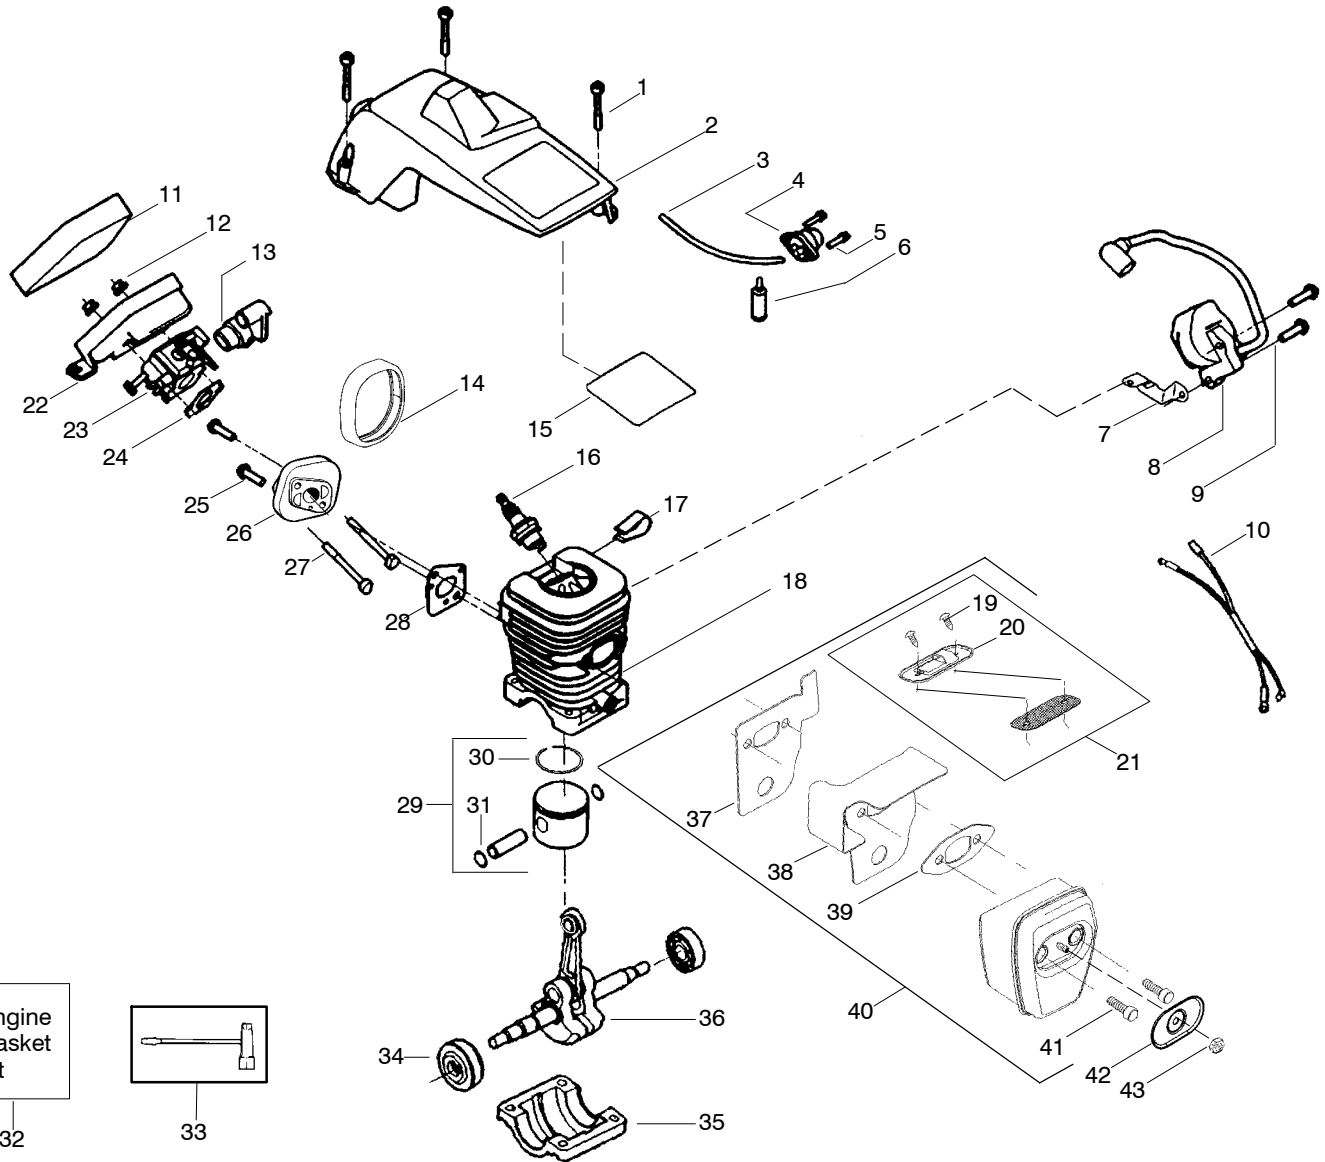

PARTS LIST NO. 530165245		Poulan PRO® PARTS LIST	CHAIN SAW MODEL(s) 222	
DATE 11/29/06	Replaces 530165245 – 6/11/04		Note: Illustration may differ from actual model due to design changes	PAGE NO. 2

Ref.	Part No.	Description	Ref.	Part No.	Description	Ref.	Part No.	Description
1.	530016153	Screw	18.	530012550	Cylinder	33.	530031135	Bar Wrench
2.	530055637	Assy-Cylinder Shield (includes # 15)	19.	530016351	Screw-Outlet cover	34.	530056363	Assy-Seal & Bearing
3.	530069247	Kit-Fuel Line (Small)	20.	530054883	Cover - Outlet	35.	530037935	Cap-Crankcase
4.	530071835	Kit-Air Purge (incl.#5)	21.	530071413	Kit-Spark Arrestor (Incl. 19,20)	36.	530047062	Assy-Crankshaft
5.	530015780	Screw	22.	530057480	Air Filter Housing	37.	530054885	Backplate
6.	530095646	Assy-Fuel Pick-up	23.	---	Kit-Carburetor Zama (W-20)	38.	530054880	Guide-Outlet
7.	530047442	Strap-Ground	24.	530069608	Gasket-Carb. (kit)	39.	530069608	Gasket-Muffler(kit)
8.	530039198	Ignition Module	25.	530016386	Screw	40.	530054886	Assy-Muffler (Incl. 37-39,41)
9.	530015814	Screw	26.	530049700	Carb. Adapter	41.	530016338	Bolt-Muffler
10.	530052296	Assy-Wire Harness	27.	530016187	Screw	42.	530055586	Cover-Bolt
11.	530037793	Foam-Air Filter	28.	530069608	Gasket- Adaptor(kit)	43.	530016359	Nut-Brass
12.	530016101	Nut	29.	530071408	Kit-Piston (Incl. 30 & 31)	Not Shown		
13.	530035526	Grommet-Carb Adjust	30.	530038729	Ring-Piston	530165225	530057757	Manual
14.	530054144	Seal-Carb Adapter	31.	530015697	Retainer-Piston Pin	530059229	530059229	Decal-Warning
15.	530055698	Reflector-Heat	32.	530069608	Kit-Engine Gasket (Incl. 24, 28 & 39)			Decal-Start Inst.
16.	952030150	Spark Plug (RCJ-7Y)						
17.	530016136	Clip-High Tension Lead						

✓ = NEW PART NUMBER FOR THIS IPL   * = REFER TO THE SERVICE REFERENCE INDICATED FOR MORE INFORMATION. (LOCATED AT END OF IPL)
● = THESE PARTS ARE ILLUSTRATED FOR CLARITY. ORDER COMPLETE ASSEMBLY.