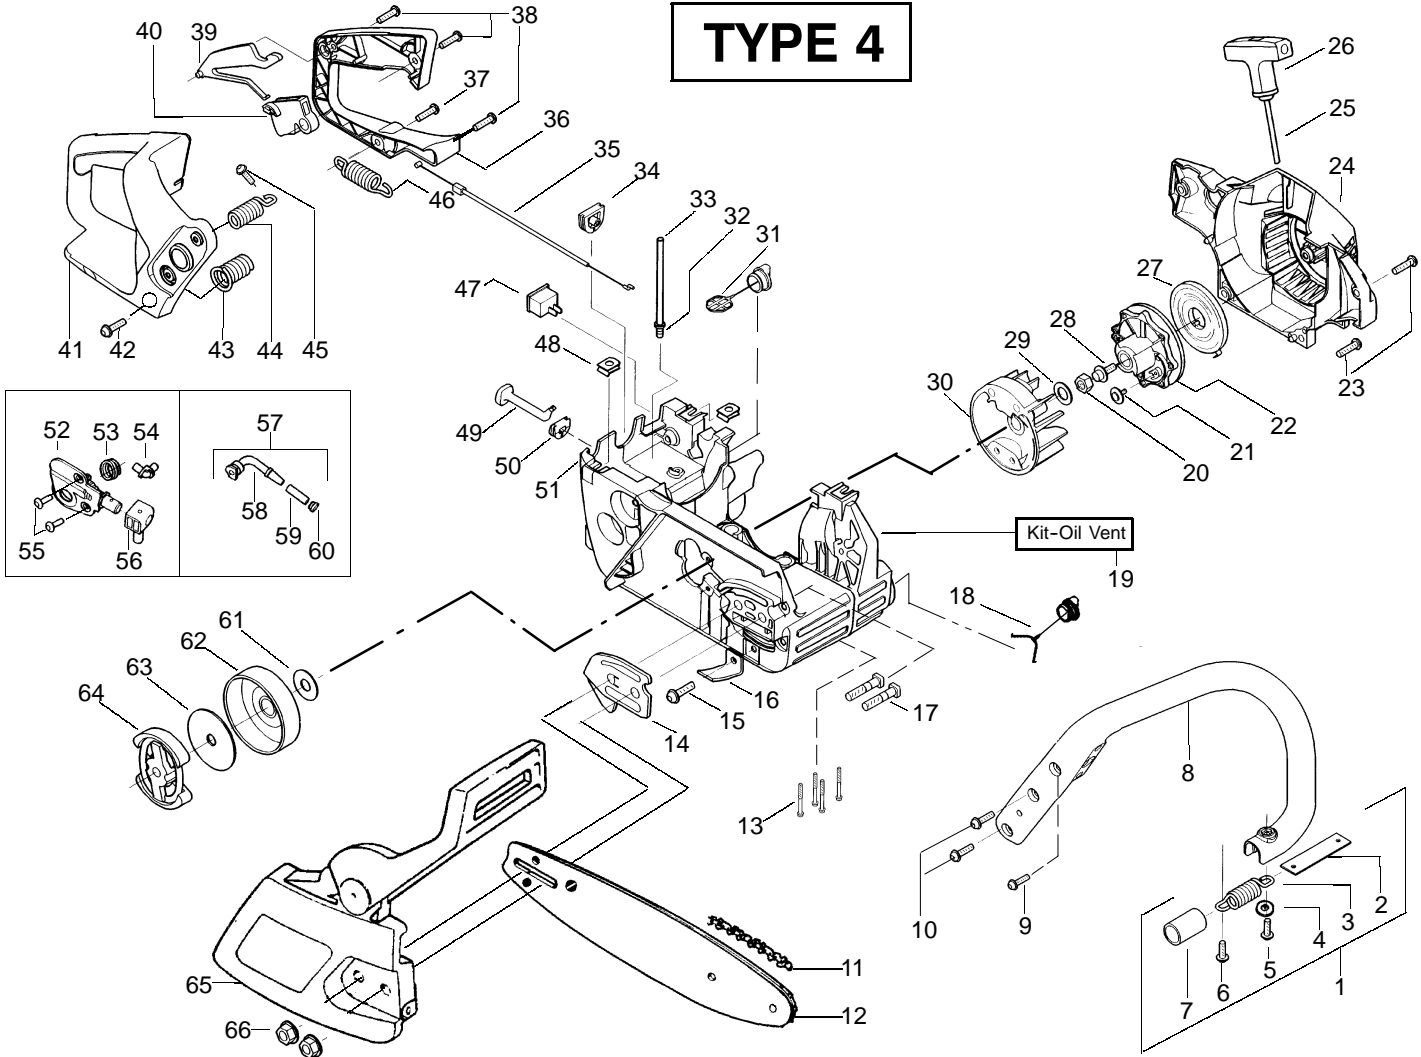

TYPE 4

Ref.	Part No.	Description	Ref.	Part No.	Description	Ref.	Part No.	Description
1.	530047963	Assy.-Isolator	24.	530049335	Assy-Fan Housing	48.	530015922	Nut-"U"-Type
2.	530047608	Limiter Strap	25.	530069232	Kit - Rope	49.	530047605	Knob-Choke
3.	530042082	Spring-Isolator	26.	530049797	Handle-Starter	50.	530049005	Grommet-Knob
4.	530015123	Washer	27.	530027531	Spring-Recoil	51.	530056596	Assy-Chassis
5.	530016018	Screw	28.	530015920	Screw	52.	530071259	Kit - Oil Pump (incl. 53,54,56)
6.	530015843	Screw	29.	530015127	Washer-Flywheel	53.	530037820	Gear-Worm Spring
7.	530036142	Sleeve-AV Spring	30.	530039209	Assy-Flywheel	54.	530049477	Elbow-Oil Pickup
8.	530047583	Handle-Front	31.	530047192	Assy-Fuel Cap	55.	530016064	Screw
9.	530015940	Screw	32.	530023877	Fitting-fuel line	56.	530019206	Seal Block
10.	530015814	Screw	33.	530069216	Kit-Fuel line (large)	57.	530047663	Assy-Oil Pickup (Incl. 58-60)
11.	952051211	Chain-16"	34.	530047631	Grommet-Cable	58.	530038373	Pickup-Oiler
12.	530044834	Bar-16" Quick Adjust	35.	530047602	Cable-Throttle	59.	530037821	Filter-Oil
13.	530016132	Screw	36.	530047581	Cover-Rear Handle	60.	530030189	Plug-Oil Filter
14.	530038238	Plate-Bar Mounting	37.	530015886	Screw	61.	530015907	Washer-Thrust
15.	530015814	Screw	38.	530015906	Screw	62.	530047061	Assy-Clutch Drum w/bearing
16.	530029850	Chain Catcher	39.	530036098	Throttle Lockout	63.	530015611	Washer-Clutch
17.	530016133	Bolt-Bar	40.	530036097	Trigger-Throttle	64.	530014949	Assy. Clutch
18.	530010846	Assy-Oil Cap	41.	530047582	Handle - Rear	65.	530054999	Assy-Chain Brake
19.	530071666	Kit-Oil Check Valve	42.	530015814	Screw	66.	530015917	Nut-Bar Mounting
20.	530016134	Nut-Flywheel	43.	530053274	Assy. Isolator - lower			
21.	530016080	Screw	44.	530071385	Kit-Isolator (Upper)			
22.	530037817	Starter Pulley	45.	530015875	Screw			
23.	530015892	Screw	46.	530042082	Spring-Isolator			
			47.	530069572	Kit-Switch			

➤ = NEW PART NUMBER FOR THIS IPL   ★ = REFER TO THE SERVICE REFERENCE INDICATED FOR MORE INFORMATION. (LOCATED AT END OF IPL)