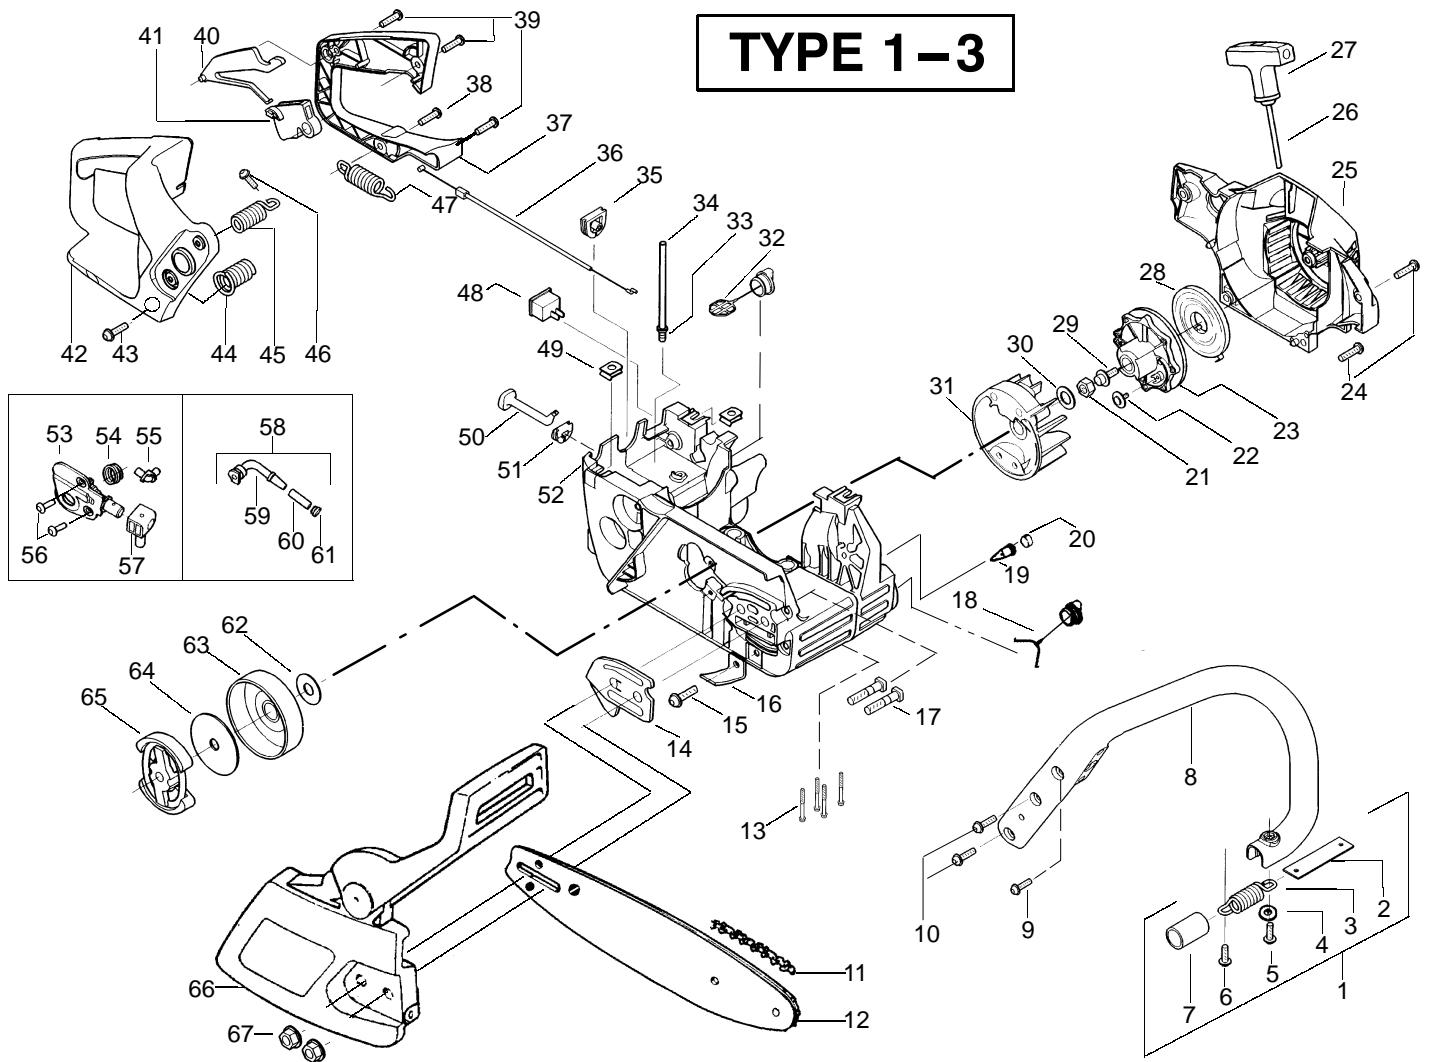

## TYPE 1-3

Ref.	Part No.	Description	Ref.	Part No.	Description	Ref.	Part No.	Description
1.	530047963	Assy.-Isolator	25.	530049335	Assy-Fan Housing	49.	530015922	Nut-"U"-Type
2.	530047608	Limiter Strap	26.	530069232	Kit - Rope	50.	530047605	Knob-Choke
3.	530042082	Spring-Isolator	27.	530049797	Handle-Starter	51.	530049005	Grommet-Knob
4.	530015123	Washer	28.	530027531	Spring-Recoil	52.	530047621	Assy-Chassis
5.	530016018	Screw	29.	530015920	Screw	53.	530071259	Kit - Oil Pump (incl. 54,55,57)
6.	530015843	Screw	30.	530015127	Washer-Flywheel	54.	530037820	Gear-Worm Spring
7.	530036142	Sleeve-AV Spring	31.	530039209	Assy-Flywheel	55.	530049477	Elbow-Oil Pickup
8.	530047583	Handle-Front	32.	530047192	Assy-Fuel Cap	56.	530016064	Screw
9.	530015940	Screw	33.	530023877	Fitting-fuel line	57.	530019206	Seal Block
10.	530015814	Screw	34.	530069216	Kit-Fuel line (large)	58.	530047663	Assy-Oil Pickup (Incl. 59-61)
11.	952051211	Chain-16"	35.	530047631	Grommet-Cable	59.	530038373	Pickup-Oiler
12.	530044834	Bar-16" Quick Adjust	36.	530047602	Cable-Throttle	60.	530037821	Filter-Oil
13.	530016132	Screw	37.	530047581	Cover-Rear Handle	61.	530030189	Plug-Oil Filter
14.	530038238	Plate-Bar Mounting	38.	530015886	Screw	62.	530015907	Washer-Thrust
15.	530015814	Screw	39.	530015906	Screw	63.	530047061	Assy.-Clutch Drum w/bearing
16.	530029850	Chain Catcher	40.	530036098	Throttle Lockout	64.	530015611	Washer-Clutch
17.	530016133	Bolt-Bar	41.	530036097	Trigger-Throttle	65.	530014949	Assy. Clutch
18.	530010846	Assy-Oil Cap	42.	530047582	Handle - Rear	66.	530054999	Assy-Chain Brake
19.	530026119	Check Valve	43.	530015814	Screw	67.	530015917	Nut-Bar Mounting
20.	530038264	Plug-Bronze Vent	44.	530053274	Assy. Isolator - lower			
21.	530016134	Nut-Flywheel	45.	530071385	Kit-Isolator (Upper)			
22.	530016080	Screw	46.	530015875	Screw			
23.	530037817	Starter Pulley	47.	530042082	Spring-Isolator			
24.	530015892	Screw	48.	530069572	Kit-Switch			