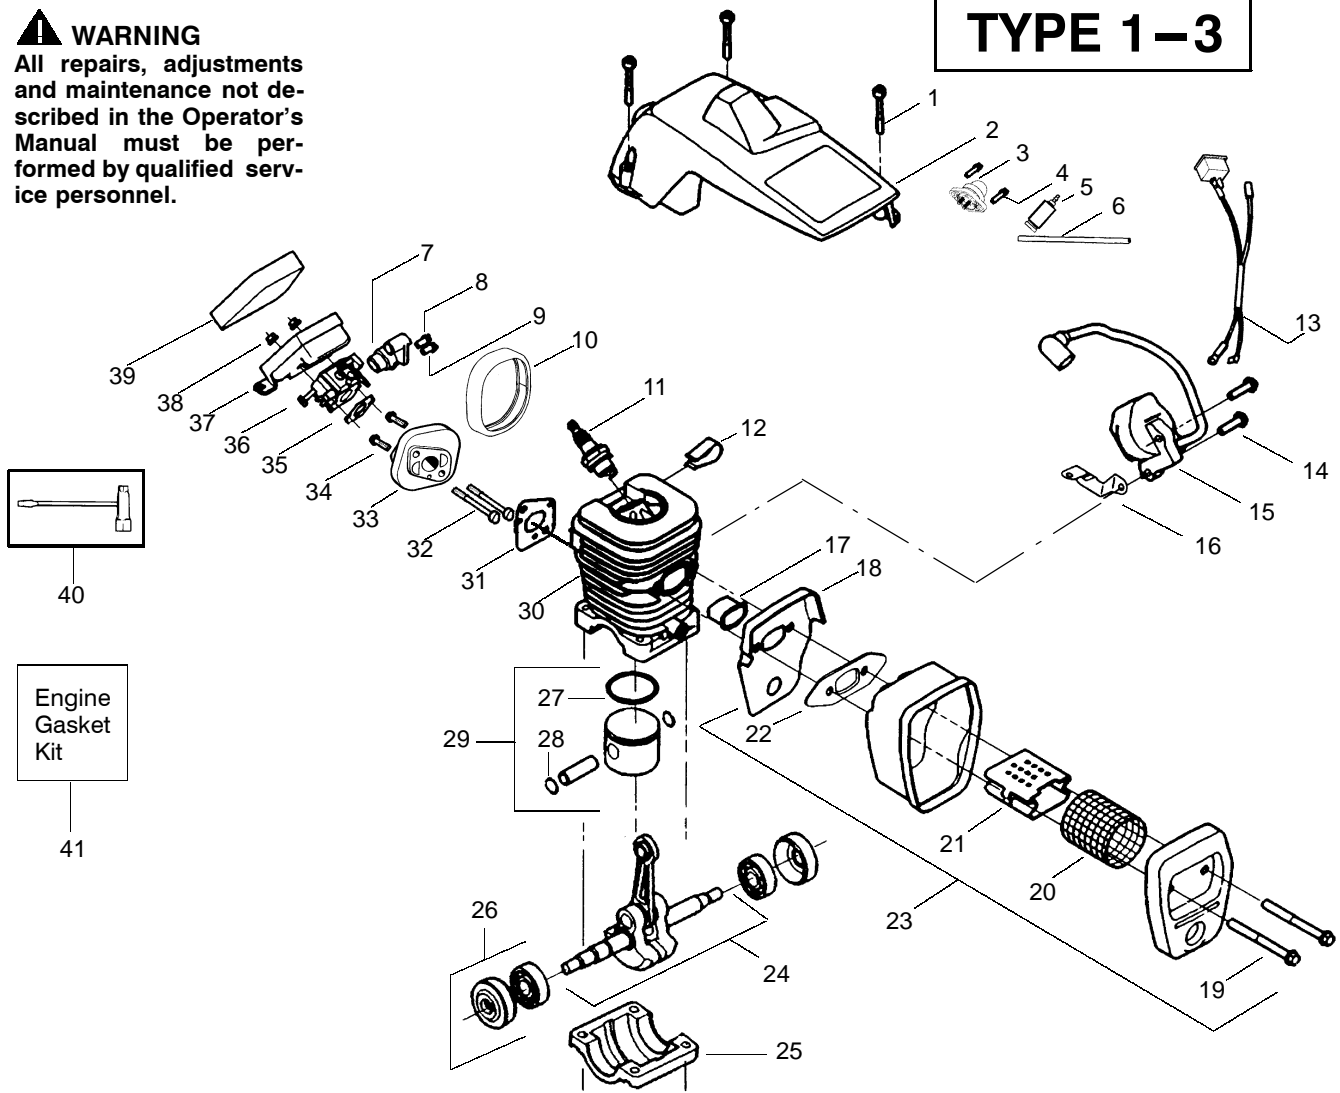

⚠ WARNING
All repairs, adjustments and maintenance not described in the Operator's Manual must be performed by qualified service personnel.

TYPE 1-3

Ref.	Part No.	Description	Ref.	Part No.	Description	Ref.	Part No.	Description
1.	530016153	Screw	18.	530049870	Plate-Muffler Back	35.	530019239	Carb. Gasket
2.	530071310	Shield-Cylinder	19.	530016132	Screw	36.	530069722	Kit-Carburetor (incl. 8,9)
3.	530047213	Assy-Air Purge	20.	530036103	Screen-Spark	37.	530047604	Housing-Air Filter
4.	530015780	Screw	21.	530037813	Muffler Diffuser	38.	530016101	Nut
5.	530095646	Assy-Fuel Pick-up	22.	530019221	Muffler Gasket	39.	530037793	Air Filter - Foam
6.	530069247	Kit-Line Purge/Carb. (Small Dia)	23.	530047207	Muffler Ass'y. (Incl. 18-22)	40.	530031135	Screen
7.	530049244	Grommet-Carb Adjust.	24.	530047062	Assy-Crankshaft	41.	530069608	Kit-Engine Gasket (incl. 22,31,35)
8.	530038479	Limiter Cap-High	25.	530037935	Cap-Crankcase			
9.	530038478	Limiter Cap-Low	26.	530056363	Assy-Seal & Bearing			
10.	530054144	Seal-Carb Adapter	27.	530038729	Ring-Piston			
11.	952030150	Spark Plug (RCJ-7Y)	28.	530015697	Retainer - Piston Pin			
12.	530016136	Clip-High Tension Lead	29.	530069719	Kit-Piston - (incl. 27-28)			
13.	530049117	Assy-Wire Harness (includes switch)	30.	530069720	Kit-Cylinder			
14.	530015814	Screw	31.	530019249	Gasket - Carb. Adapter			
15.	530039198	Module-Ignition	32.	530016187	Screw			
16.	530047442	Strap-Ground	33.	530049700	Adapter-Carb.			
17.	530037652	Insulator-Heat	34.	530016386	Screw			
							Not Shown	
							530088312	Operator Manual
							530038257	Instruction Decal

✓ = NEW PART NUMBER FOR THIS IPL

★ = REFER TO THE SERVICE REFERENCE INDICATED FOR MORE INFORMATION. (LOCATED AT END OF IPL)