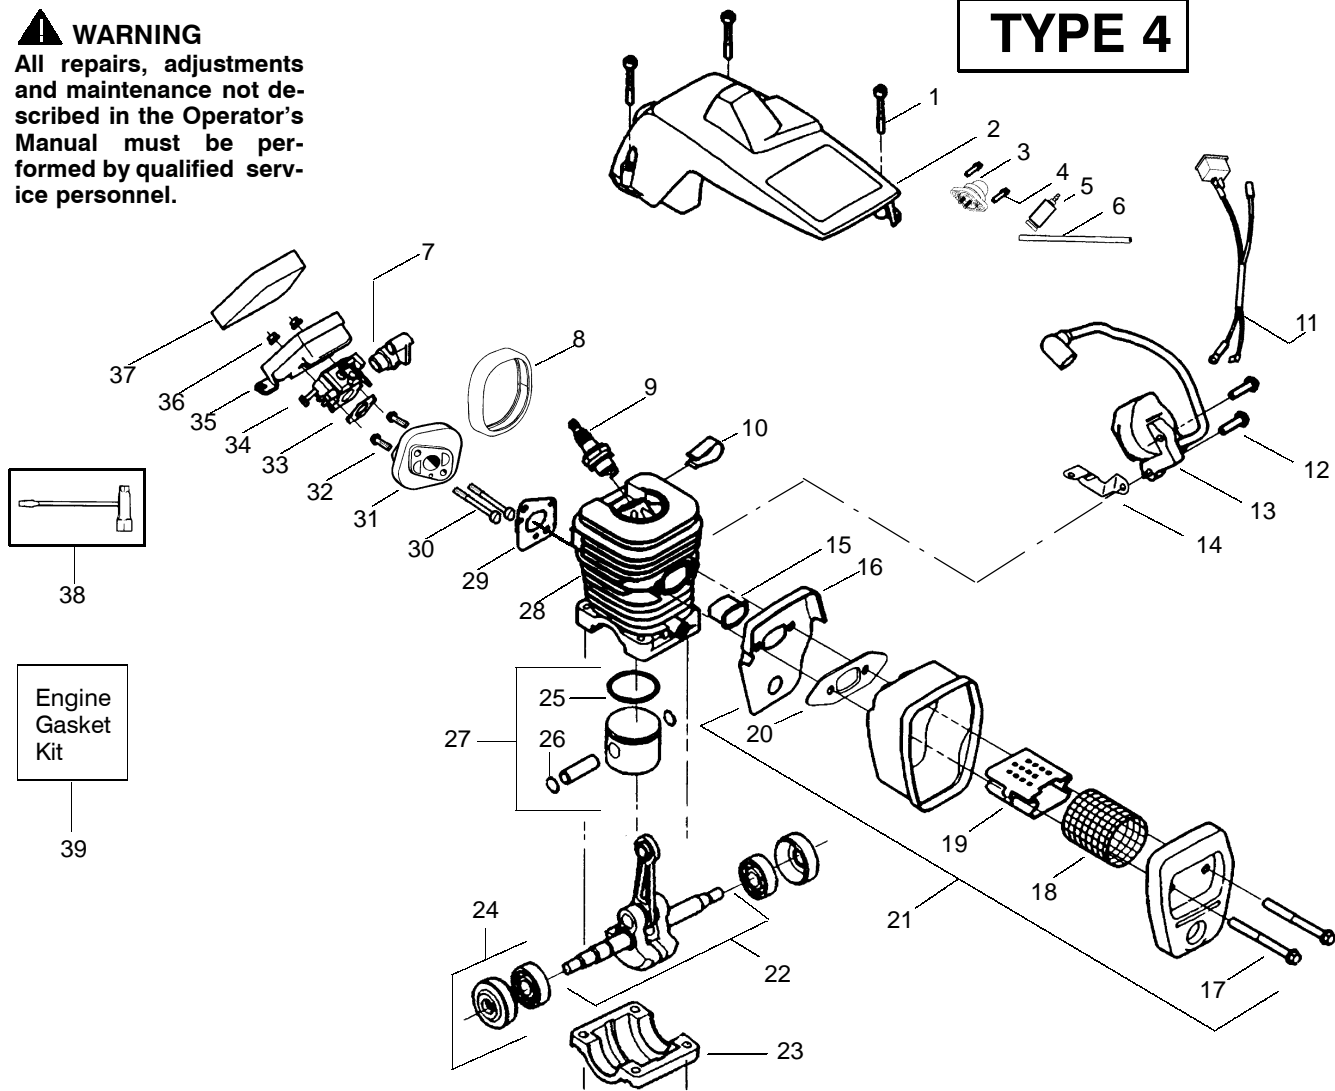

⚠ WARNING
All repairs, adjustments and maintenance not described in the Operator's Manual must be performed by qualified service personnel.

TYPE 4

Ref.	Part No.	Description	Ref.	Part No.	Description	Ref.	Part No.	Description
1.	530016153	Screw	16.	530049870	Plate-Muffler Back	33.	530019239	Carb. Gasket
2.	530071310	Shield-Cylinder	17.	530016132	Screw	34.	530071621	Kit-Carburetor (WT-625)
3.	530047213	Assy-Air Purge	18.	530036103	Screen-Spark	35.	530047604	Housing-Air Filter
4.	530015780	Screw	19.	530037813	Muffler Diffuser	36.	530016101	Nut
5.	530095646	Assy-Fuel Pick-up	20.	530019221	Muffler Gasket	37.	530037793	Air Filter - Foam
6.	530069247	Kit-Line Purge/Carb. (Small Dia)	21.	530047207	Muffler Ass'y. (Incl. 16-20)	38.	530031135	Scrench
7.	530035526	Grommet-Carb Adjust.	22.	530047062	Assy-Crankshaft	39.	530069608	Kit-Engine Gasket (incl. 20,29,33)
8.	530054144	Seal-Carb Adapter	23.	530037935	Cap-Crankcase		Not Shown	
9.	952030150	Spark Plug (RCJ-7Y)	24.	530056363	Assy-Seal & Bearing			
10.	530016136	Clip-High Tension Lead	25.	530038729	Ring-Piston			
11.	530049117	Assy-Wire Harness (includes switch)	26.	530015697	Retainer - Piston Pin			
12.	530015814	Screw	27.	530069719	Kit-Piston - (incl. 25,26)			
13.	530039167	Module-Ignition	28.	530071411	Kit-Cylinder			
14.	530047442	Strap-Ground	29.	530019249	Gasket - Carb. Adapter		530163653	Operator Manual
15.	530037652	Insulator-Heat	30.	530016187	Screw		530057267	Instruction Decal
			31.	530049700	Adapter-Carb.			
			32.	530016386	Screw			

✓ = NEW PART NUMBER FOR THIS IPL

★ = REFER TO THE SERVICE REFERENCE INDICATED FOR MORE INFORMATION. (LOCATED AT END OF IPL)