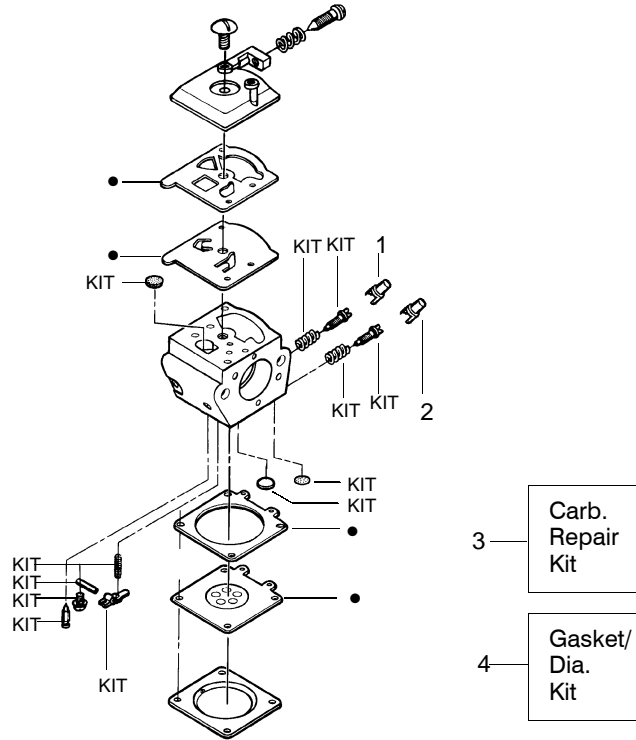

## TYPE 4

Ref.	Part No.	Description	Ref.	Part No.	Description	Ref.	Part No.	Description
1.	530016153	Screw	16.	530049870	Plate-Muffler Back	33.	530019239	Carb. Gasket
2.	530071310	Shield-Cylinder	17.	530016132	Screw	34.	530071621	Kit-Carburetor (WT-625)
3.	530047213	Assy-Air Purge	18.	530036103	Screen-Spark	35.	530047604	Housing-Air Filter
4.	530015780	Screw	19.	530037813	Muffler Diffuser	36.	530016101	Nut
5.	530095646	Assy-Fuel Pick-up	20.	530019221	Muffler Gasket	37.	530037793	Air Filter - Foam
6.	530069247	Kit-Line Purge/Carb. (Small Dia)	21.	530047207	Muffler Ass'y. (Incl. 16-20)	38.	530031135	Scrench
7.	530035526	Grommet-Carb Adjust.	22.	530047062	Assy-Crankshaft	39.	530069608	Kit-Engine Gasket (incl. 20,29,33)
8.	530054144	Seal-Carb Adapter	23.	530037935	Cap-Crankcase		Not Shown	
9.	952030150	Spark Plug (RCJ-7Y)	24.	530056363	Assy-Seal & Bearing			
10.	530016136	Clip-High Tension Lead	25.	530038729	Ring-Piston			
11.	530049117	Assy-Wire Harness (includes switch)	26.	530015697	Retainer - Piston Pin			
12.	530015814	Screw	27.	530069719	Kit-Piston - (incl. 25,26)			
13.	530039167	Module-Ignition	28.	530071411	Kit-Cylinder			
14.	530047442	Strap-Ground	29.	530019249	Gasket - Carb. Adapter		530163653	Operator Manual
15.	530037652	Insulator-Heat	30.	530016187	Screw		530057267	Instruction Decal
			31.	530049700	Adapter-Carb.			
			32.	530016386	Screw			

✓ = NEW PART NUMBER FOR THIS IPL

★ = REFER TO THE SERVICE REFERENCE INDICATED FOR MORE INFORMATION. (LOCATED AT END OF IPL)

**Walbro**  
**Carburetor Assembly**  
**WT391 - #530069722**

Ref.	Part No.	Description
1.	530038479	Limiter Cap-High
2.	530038478	Limiter Cap-Low
3.	530069826	Carburetor Repair Kit (KIT= Indicates Contents)
4.	530069844	Gasket Diaphragm Kit (● Indicates Contents)