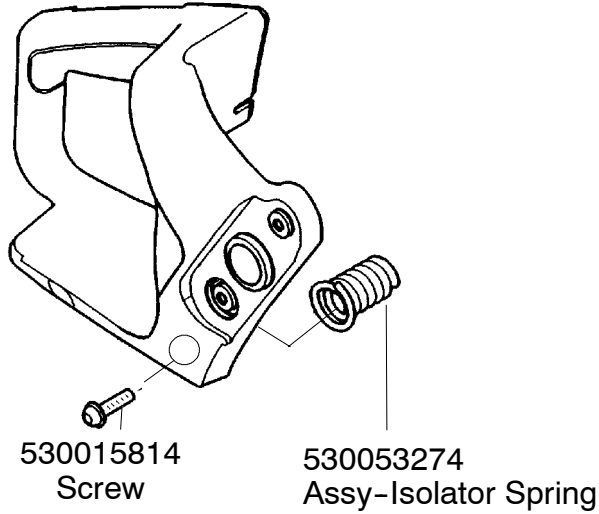

PARTS LIST NO. 530-088796		Poulan PRO PARTS LIST	CHAIN SAW MODEL(S) 220	
DATE 9/14/06	Replaces 530088796-8/30/04		Note: Illustration may differ from actual model due to design changes	PAGE NO. 8

★★★★★ **Service Reference** ★★★★★

Note: Due to product improvements, your unit may have been built with or without the spring and screw shown below. If your unit does not have this spring and screw, no action is required. If your unit does have the spring and screw, please order the part numbers listed below.

530015814
Screw

530053274
Assy-Isolator Spring