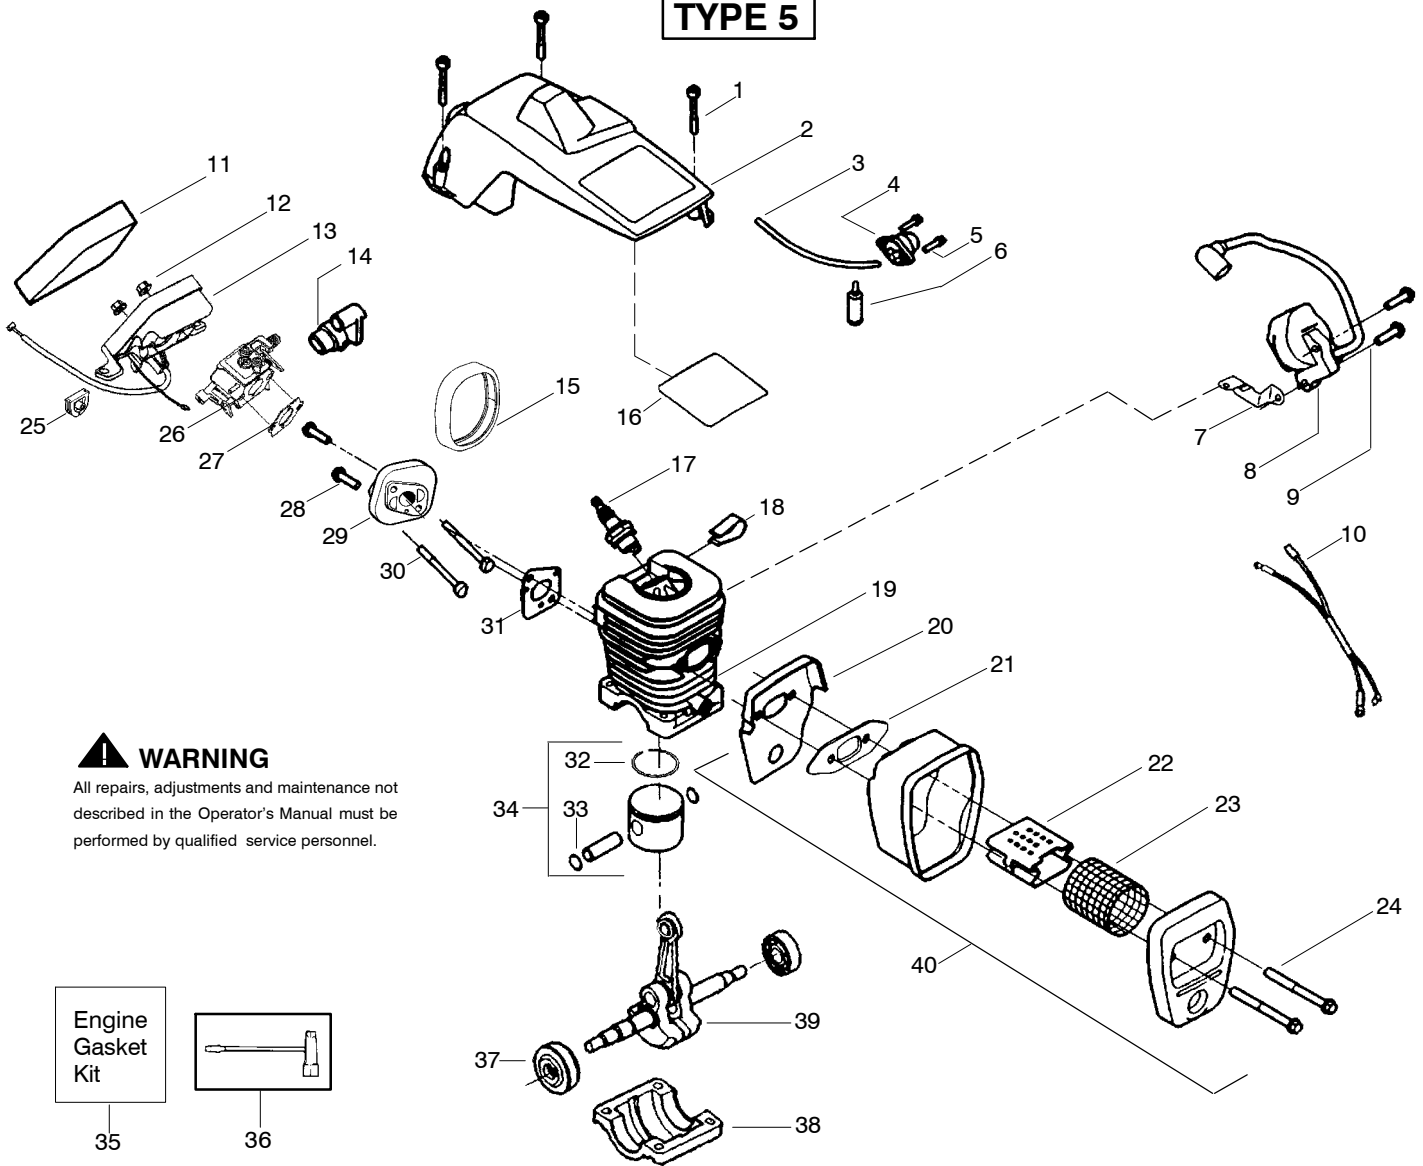

TYPE 5

⚠ WARNING

All repairs, adjustments and maintenance not described in the Operator's Manual must be performed by qualified service personnel.

Engine Gasket Kit

35

36

Ref.	Part No.	Description	Ref.	Part No.	Description	Ref.	Part No.	Description
1.	530016153	Screw	19.	530012552	Cylinder	34.	530069719	Kit-Piston (Incl. 32 & 33)
2.	530055638	Assy-Cylinder Shield (includes # 16)	20.	530049870	Backplate-Muffler	35.	530069608	Kit-Engine Gasket (Incl. 21, 27 & 31)
3.	530069247	Kit-Fuel Line (Small)	21.	530069608	Gasket-Muffler(kit)	36.	530031135	Scrunch
4.	530071835	Kit-Purge Bulb (incl.#5)	22.	530037813	Diffuser-Muffler	37.	530056363	Assy-Seal & Bearing
5.	530015780	Screw	23.	530036103	Screen-Spark	38.	530037935	Cap-Crankcase
6.	530095646	Assy-Fuel Pick-up	24.	530016132	Bolt-Muffler	39.	530047062	Assy-Crankshaft
7.	530047442	Strap-Ground	25.	530047631	Grommet-Throttle Cable	40.	530047207	Assy-Muffler (Incl. 20-24)
8.	530039198	Ignition Module	26.	---	Kit-Carburetor			Not Shown
9.	530015814	Screw		530071820	Zama (W-20)			
10.	530057475	Assy-Wire Harness		530071821	Walbro (WT-662)			
11.	530037793	Foam-Air Filter	27.	530069608	Gasket-Carb. (kit)			
12.	530016101	Nut	28.	530016386	Screw			
13.	530057702	Assy-Air Box	29.	530049700	Carb. Adapter			
14.	530035526	Grommet-Carb Adjust	30.	530016187	Screw			
15.	530054144	Seal-Carb Adapter	31.	530069608	Gasket-Adaptor(kit)	↗	545123583	Manuals
16.	530055698	Reflector-Heat	32.	530038729	Ring-Piston		530057757	Manual
17.	952030150	Spark Plug (RCJ-7Y)	33.	530015697	Retainer-Piston Pin		530059229	Decal-Warning
18.	530016136	Clip-High Tension Lead						Decal-Start-Inst.

↗ = NEW PART NUMBER FOR THIS IPL

★ = REFER TO THE SERVICE REFERENCE INDICATED FOR MORE INFORMATION. (LOCATED AT END OF IPL)