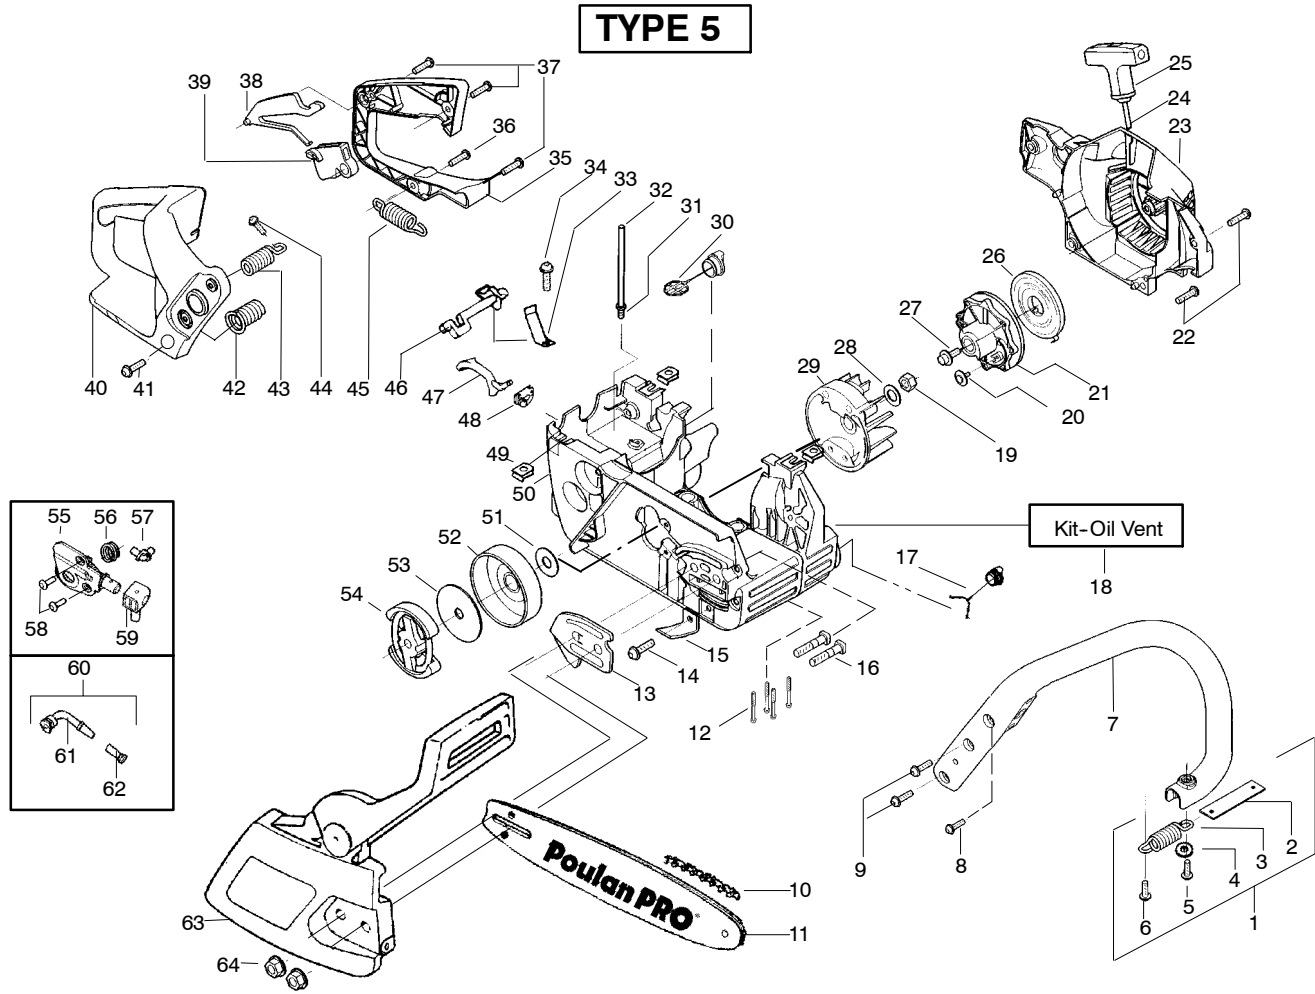

✓ = NEW PART NUMBER FOR THIS IPL      ★ = REFER TO THE SERVICE REFERENCE INDICATED FOR MORE INFORMATION. (LOCATED AT END OF IPL)

Ref.	Part No.	Description	Ref.	Part No.	Description	Ref.	Part No.	Description
1.	530047963	Assy.- Isolator	26.	530027531	Spring-Recoil	50.	530058733	Assy-Chassis (Incl. fuel lines and caps )
2.	530047608	Limiter Strap	27.	530015920	Screw	51.	530015907	Washer-Thrust
3.	530042082	Spring-Isolator	28.	530015127	Washer-Flywheel	52.	530047061	Assy.-Clutch Drum w/bearing
4.	530015158	Washer	29.	530039187	Assy-Flywheel	53.	530015611	Washer-Clutch
5.	530016018	Screw	30.	530047192	Assy-Fuel Cap	54.	530014949	Assy. Clutch
6.	530015843	Screw	31.	530023877	Fitting-fuel line	55.	530071259	Kit - Oil Pump (incl. 56,57,59)
7.	530047583	Front Handle	32.	530069216	Kit-Fuel line (large)	56.	530037820	Gear-Worm Spring
8.	530015940	Screw	33.	530016149	Spring-Switch	57.	530049477	Elbow-Oil Pickup
9.	530015814	Screw	34.	530015775	Screw	58.	530016064	Screw
10.	952051211	Chain - 16"	35.	530047581	Cover-Rear Handle	59.	530019206	Seal Block
11.	530044864	Bar - 16"	36.	530015886	Screw	60.	530047663	Assy-Oil Pick-up (Incl. 61,62)
12.	530016132	Screw	37.	530015906	Screw	61.	530038373	Pick-up Oiler
13.	530038238	Plate-Bar Mount.	38.	530036098	Throttle Lockout	62.	530056533	Filter-Oil
14.	530015814	Screw	39.	530036097	Trigger-Throttle	63.	530054999	Assy.-Chain Brake
15.	530029850	Chain Catcher	40.	530047582	Handle - Rear	64.	530015917	Nut-Bar Mounting
16.	530016133	Bolt-Bar	41.	★★★★★	Screw			
17.	530057236	Assy-Oil Cap	42.	★★★★★	Assy Isolator-lower			
18.	530071666	Kit-Oil Vent	43.	530071958	Kit-Isolator (Upper)			
19.	530016134	Nut-Flywheel	44.	530015875	Screw			
20.	530016080	Screw	45.	530059668	Spring-Isolator			
21.	530037817	Starter Pulley	46.	530057473	Lever-Switch			
22.	530015892	Screw	47.	530057474	Lever-Choke			
23.	530049335	Housing-Fan	48.	530049005	Grommet-Knob			
24.	530069232	Kit - Rope	49.	530015922	Nut-"U"-Type			
25.	530056402	Handle-Starter						