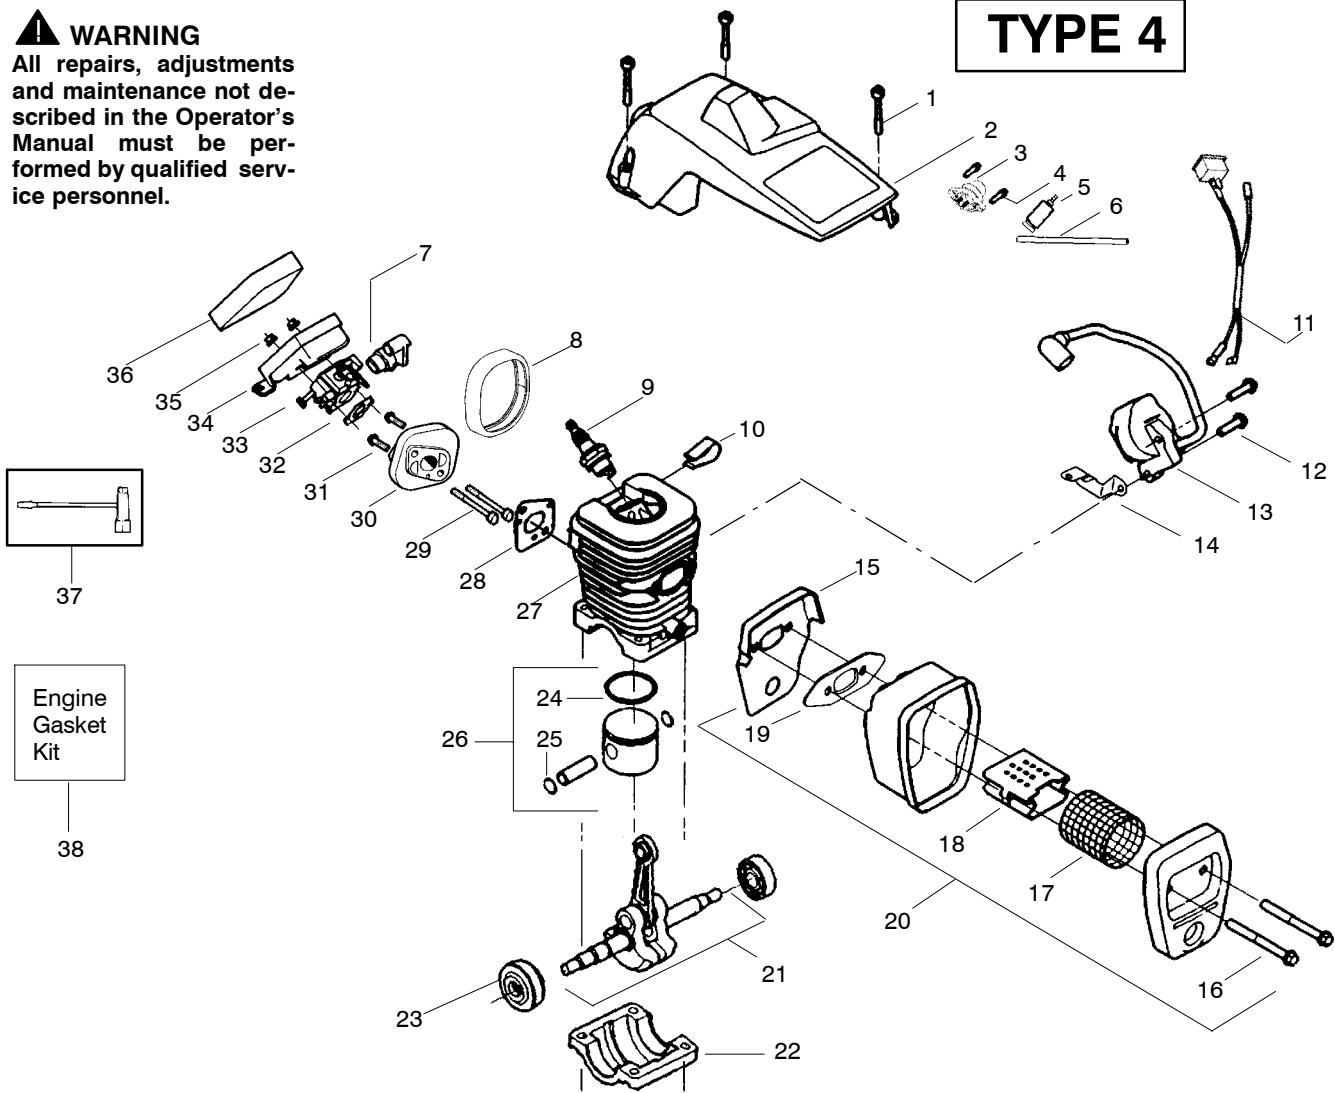

⚠ WARNING
All repairs, adjustments and maintenance not described in the Operator's Manual must be performed by qualified service personnel.

TYPE 4

Ref.	Part No.	Description	Ref.	Part No.	Description	Ref.	Part No.	Description
1.	530016153	Screw	16.	530016132	Screw	32.	530019239	Carb. Gasket
2.	530071310	Shield-Cylinder	17.	530036103	Screen-Spark	33.	530071621	Kit-Carburetor (WT-625)
3.	530047213	Assy-Air Purge	18.	530037813	Muffler Diffuser	34.	530047604	Housing-Air Filter
4.	530015780	Screw	19.	530019221	Muffler Gasket	35.	530016101	Nut
5.	530095646	Assy-Fuel Pick-up	20.	530047207	Muffler Ass'y. (Incl. 15-19)	36.	530037793	Air Filter - Foam
6.	530069247	Kit-Line Purge/Carb. (Small Dia)	21.	530047062	Assy-Crankshaft	37.	530031135	Scrench
7.	530035526	Grommet-Carb Adjust.	22.	530037935	Cap-Crankcase	38.	530069608	Kit-Engine Gasket (incl. 19,28,32)
8.	530054144	Seal-Carb Adapter	23.	530056363	Assy-Seal & Bearing			
9.	952030150	Spark Plug (RCJ-7Y)	24.	530038729	Ring-Piston			
10.	530016136	Clip-High Tension Lead	25.	530015697	Retainer - Piston Pin			
11.	530049117	Assy-Wire Harness (includes switch)	26.	530069719	Kit-Piston - (incl. 24,25)			
12.	530015814	Screw	27.	530012552	Cylinder			
13.	530039198	Module-Ignition	28.	530019249	Gasket - Carb. Adapter			
14.	530047442	Strap-Ground	29.	530016187	Screw			
15.	530049870	Plate-Muffler Back	30.	530049700	Adapter-Carb.			
			31.	530016386	Screw			
								Not Shown
								Operator Manual Instruction Decal

✓ = NEW PART NUMBER FOR THIS IPL

★ = REFER TO THE SERVICE REFERENCE INDICATED FOR MORE INFORMATION. (LOCATED AT END OF IPL)