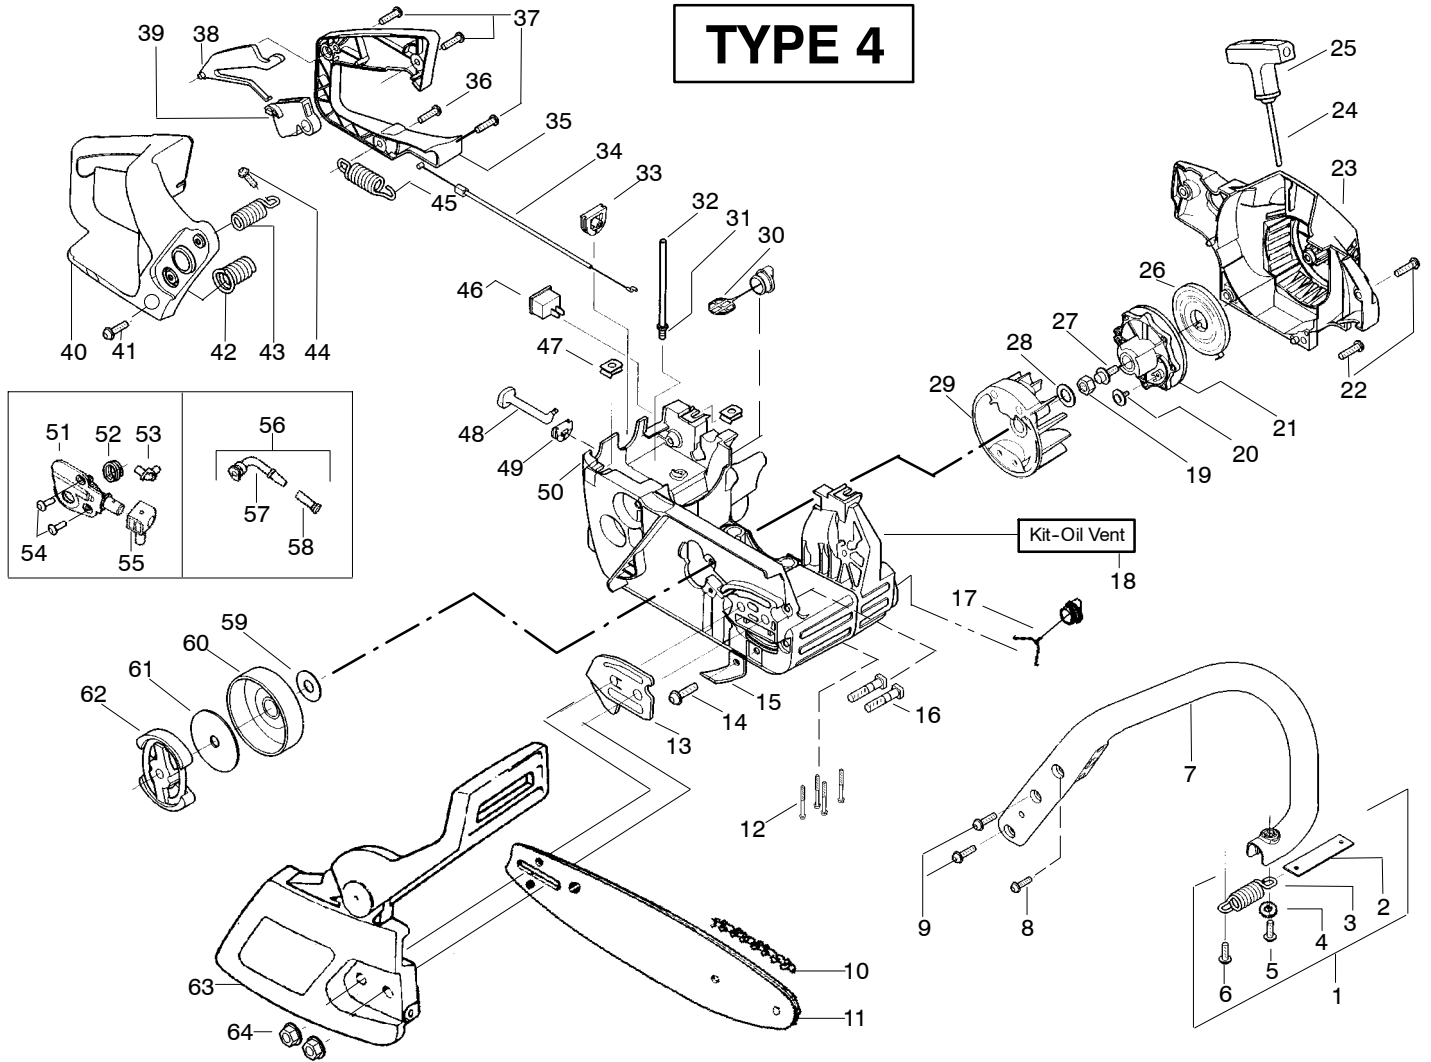

Ref.	Part No.	Description	Ref.	Part No.	Description	Ref.	Part No.	Description
1.	530047963	Assy.- Isolator	23.	530049335	Assy - Fan Housing	47.	530015922	Nut - "U" - Type
2.	530047608	Limiter Strap	24.	530069232	Kit - Rope	48.	530047605	Knob - Choke
3.	530042082	Spring - Isolator	25.	530049797	Handle - Starter	49.	530049005	Grommet - Knob
4.	530015158	Washer	26.	530027531	Spring - Recoil	50.	530056596	Assy - Chassis
5.	530016018	Screw	27.	530015920	Screw	51.	530071259	Kit - Oil Pump (incl. 52,53,55)
6.	530015843	Screw	28.	530015127	Washer - Flywheel	52.	530037820	Gear - Worm Spring
7.	530047583	Handle - Front	29.	530039187	Assy - Flywheel	53.	530049477	Elbow - Oil Pickup
8.	530015940	Screw	30.	530047192	Assy - Fuel Cap	54.	530016064	Screw
9.	530015814	Screw	31.	530023877	Fitting - fuel line	55.	530019206	Seal Block
10.	952051211	Chain - 16"	32.	530069216	Kit - Fuel line (large)	56.	530047663	Assy - Oil Pickup (Incl. 57 - 58)
11.	530044864	Bar - 16" Quick Adjust	33.	530047631	Grommet - Cable	57.	530038373	Pickup - Oiler
12.	530016132	Screw	34.	530047602	Cable - Throttle	58.	530056533	Filter - Oil
13.	530038238	Plate - Bar Mounting	35.	530047581	Cover - Rear Handle	59.	530015907	Washer - Thrust
14.	530015814	Screw	36.	530015886	Screw	60.	530047061	Assy. - Clutch Drum w/bearing
15.	530029850	Chain Catcher	37.	530015906	Screw	61.	530015611	Washer - Clutch
16.	530016133	Bolt - Bar	38.	530036098	Throttle Lockout	62.	530014949	Assy. Clutch
17.	530010846	Assy - Oil Cap	39.	530036097	Trigger - Throttle	63.	530054999	Assy - Chain Brake
18.	530071666	Kit - Oil Check Valve	40.	530047582	Handle - Rear	64.	530015917	Nut - Bar Mounting
19.	530016134	Nut - Flywheel	41.	530015814	Screw			
20.	530016080	Screw	42.	530053274	Assy. Isolator - lower			
21.	530037817	Starter Pulley	43.	530071385	Kit - Isolator (Upper)			
22.	530015892	Screw	44.	530015875	Screw			
			45.	530042082	Spring - Isolator			
			46.	530069572	Kit - Switch			

✓ = NEW PART NUMBER FOR THIS IPL   ★ = REFER TO THE SERVICE REFERENCE INDICATED FOR MORE INFORMATION. (LOCATED AT END OF IPL)