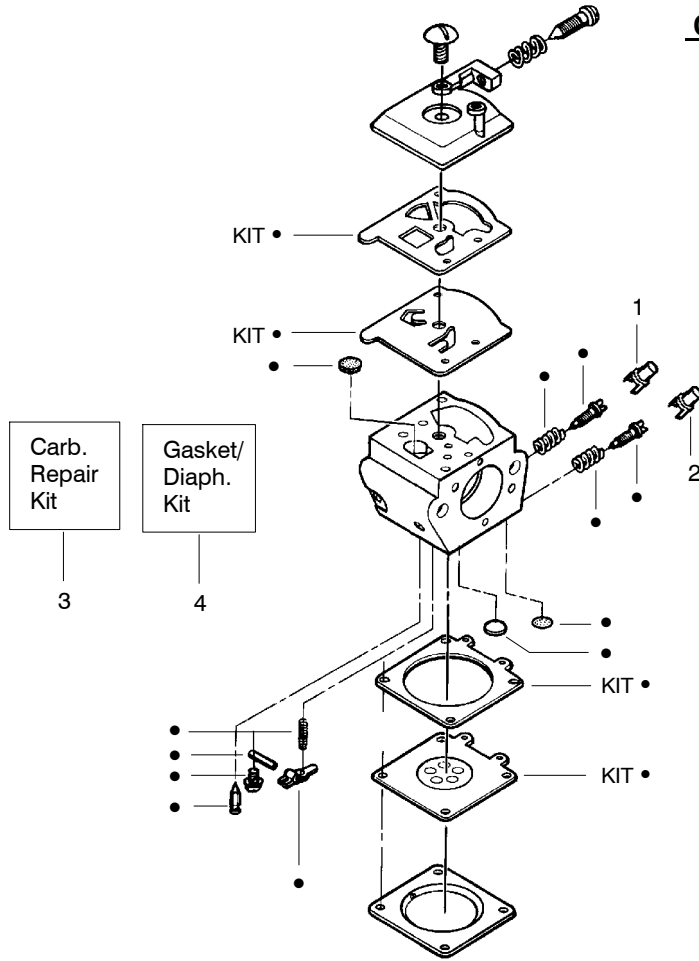

Engine Gasket Kit

35

36

Ref.	Part No.	Description	Ref.	Part No.	Description	Ref.	Part No.	Description
1.	530016153	Screw	19.	530012552	Cylinder	34.	530069719	Kit-Piston (Incl. 32 & 33)
2.	530055638	Assy-Cylinder Shield (includes # 16)	20.	530049870	Backplate-Muffler	35.	530069608	Kit-Engine Gasket (Incl. 21, 27 & 31)
3.	530069247	Kit-Fuel Line (Small)	21.	530069608	Gasket-Muffler(kit)	36.	530031135	Scrunch
4.	530071835	Kit-Purge Bulb (incl.#5)	22.	530037813	Diffuser-Muffler	37.	530056363	Assy-Seal & Bearing
5.	530015780	Screw	23.	530036103	Screen-Spark	38.	530037935	Cap-Crankcase
6.	530095646	Assy-Fuel Pick-up	24.	530016132	Bolt-Muffler	39.	530047062	Assy-Crankshaft
7.	530047442	Strap-Ground	25.	530047631	Grommet-Throttle Cable	40.	530047207	Assy-Muffler (Incl. 20-24)
8.	530039198	Ignition Module	26.	---	Kit-Carburetor			Not Shown
9.	530015814	Screw		530071820	Zama (W-20)			
10.	530057475	Assy-Wire Harness		530071821	Walbro (WT-662)			
11.	530037793	Foam-Air Filter	27.	530069608	Gasket-Carb. (kit)			
12.	530016101	Nut	28.	530016386	Screw			
13.	530057702	Assy-Air Box	29.	530049700	Carb. Adapter			
14.	530035526	Grommet-Carb Adjust	30.	530016187	Screw			
15.	530054144	Seal-Carb Adapter	31.	530069608	Gasket-Adaptor(kit)	↗	545123583	Manuals
16.	530055698	Reflector-Heat	32.	530038729	Ring-Piston		530057757	Manual
17.	952030150	Spark Plug (RCJ-7Y)	33.	530015697	Retainer-Piston Pin		530059229	Decal-Warning
18.	530016136	Clip-High Tension Lead						Decal-Start-Inst.

↗ = NEW PART NUMBER FOR THIS IPL

★ = REFER TO THE SERVICE REFERENCE INDICATED FOR MORE INFORMATION. (LOCATED AT END OF IPL)

**Carburetor Assembly - #530069722-WT391**

Ref.	Part No.	Description
1.	530038479	Limiter Cap - High (brown)
2.	530038478	Limiter Cap - Low (tan)
3.	530069826	Carburetor Repair Kit (● Indicates Contents)
4.	530069844	Gasket/Diaphragm Kit (KIT=Indicates Contents)