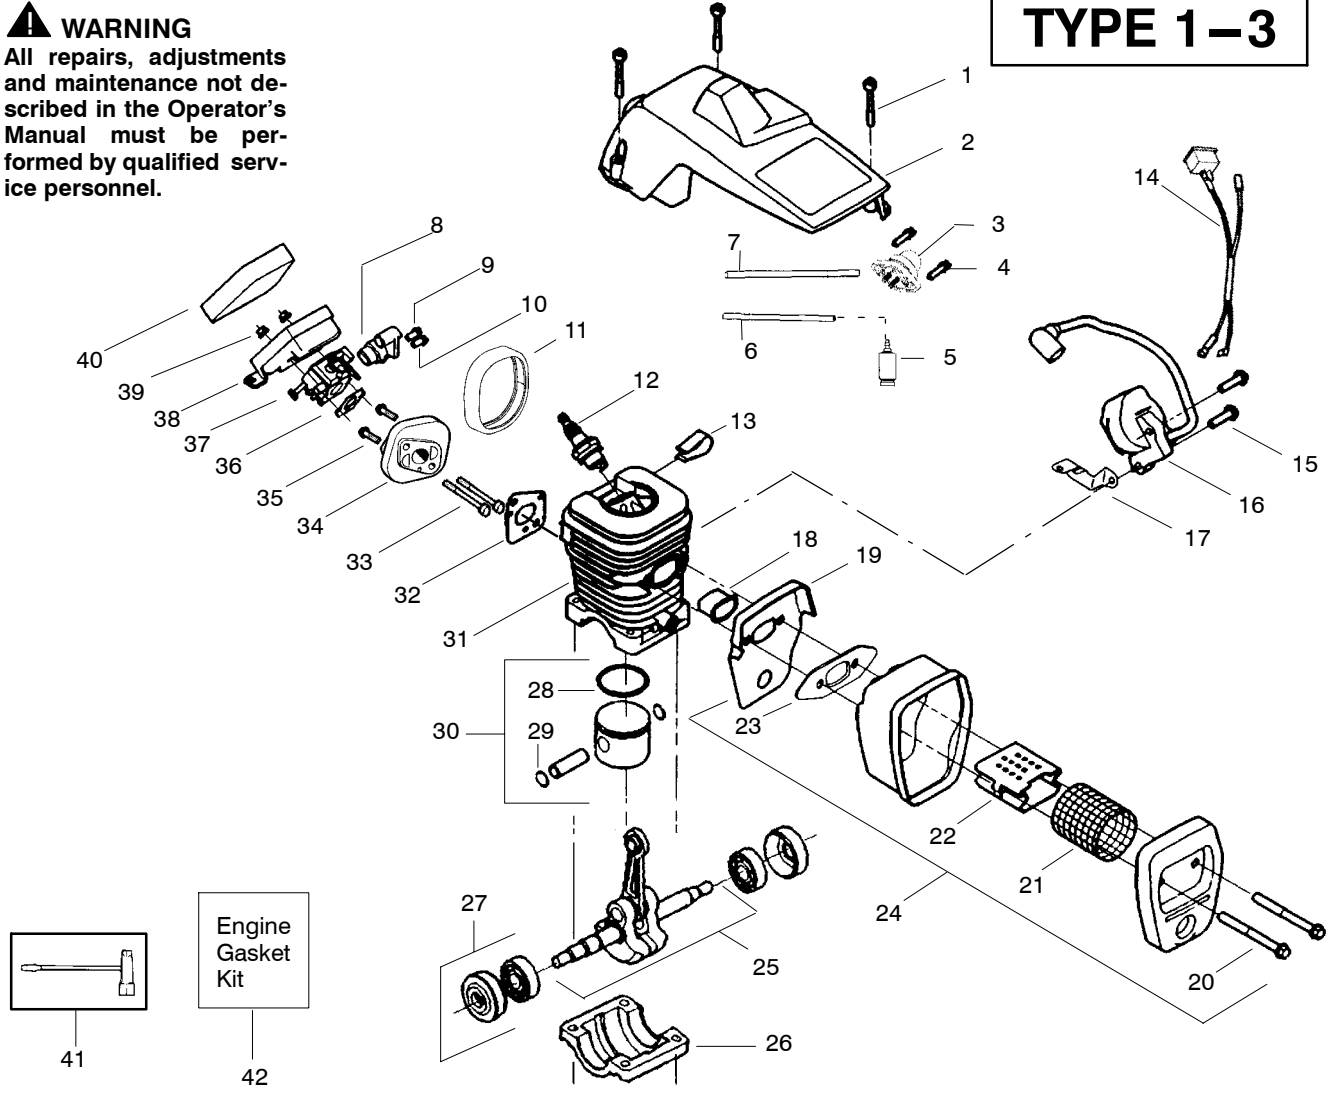

⚠ WARNING
All repairs, adjustments and maintenance not described in the Operator's Manual must be performed by qualified service personnel.

TYPE 1-3

Ref.	Part No.	Description	Ref.	Part No.	Description	Ref.	Part No.	Description
1.	530016153	Screw	17.	530047442	Ground Strap	36.	530019239	Carb. Gasket
2.	530053183	Cylinder Shield	18.	530037652	Heat Insulator	37.	530069722	Carburetor Kit (incl. 9 & 10)
3.	530047213	Air Purge Ass'y.	19.	530049870	Muffler Back Plate	38.	530047604	Air Filter Housing
4.	530015780	Screw	20.	530016132	Screw	39.	530016101	Nut - Carb. Screw
5.	530095646	Fuel Pick-up Ass'y.	21.	530036103	Spark Screen	40.	530037793	Air Filter - Foam
6.	530069247	Kit-Line Purge/Carb. (Small Dia)	22.	530037813	Muffler Diffuser	41.	530031135	Scrunch
7.	530069216	Kit-Line Purge/Tank (large line)	23.	530019221	Muffler Gasket	42.	530069608	Engine Gasket Kit (incl. 36,32,23)
8.	530049244	Grommet-Carb Adjust.	24.	530047207	Muffler Ass'y. (Incl. 19,20, 21,22,23)			
9.	530038479	Limiter Cap-High	25.	530047062	Crankshaft Assy.			
10.	530038478	Limiter Cap-Low	26.	530037935	Cap-Crankcase			
11.	*****	Seal-Carb Adapter	27.	530056363	Seal & Bearing Assy.	Not Shown		
12.	952030150	Spark Plug (RCJ-7Y)	28.	530038729	Piston Ring		530088313	Operator Manual
13.	530016136	Clip-High Tension Lead	29.	530015697	Retainer - Piston Pin		530038257	Instruction Decal
14.	530049117	Wire Harness Ass'y. (includes switch)	30.	530069719	Piston Kit - (incl. 28-29)			
15.	530015814	Screw	31.	530069720	Cylinder Kit			
16.	530039198	Ignition Module	32.	530019249	Gasket - Carb. Adapter			
			33.	530016187	Screw			
			34.	530069964	Carb. Adapter Kit (incl. 11,2,36,32)			
			35.	530016386	Screw			

⚡ = NEW PART NUMBER FOR THIS IPL

★ = REFER TO THE SERVICE REFERENCE INDICATED FOR MORE INFORMATION. (LOCATED AT END OF IPL)