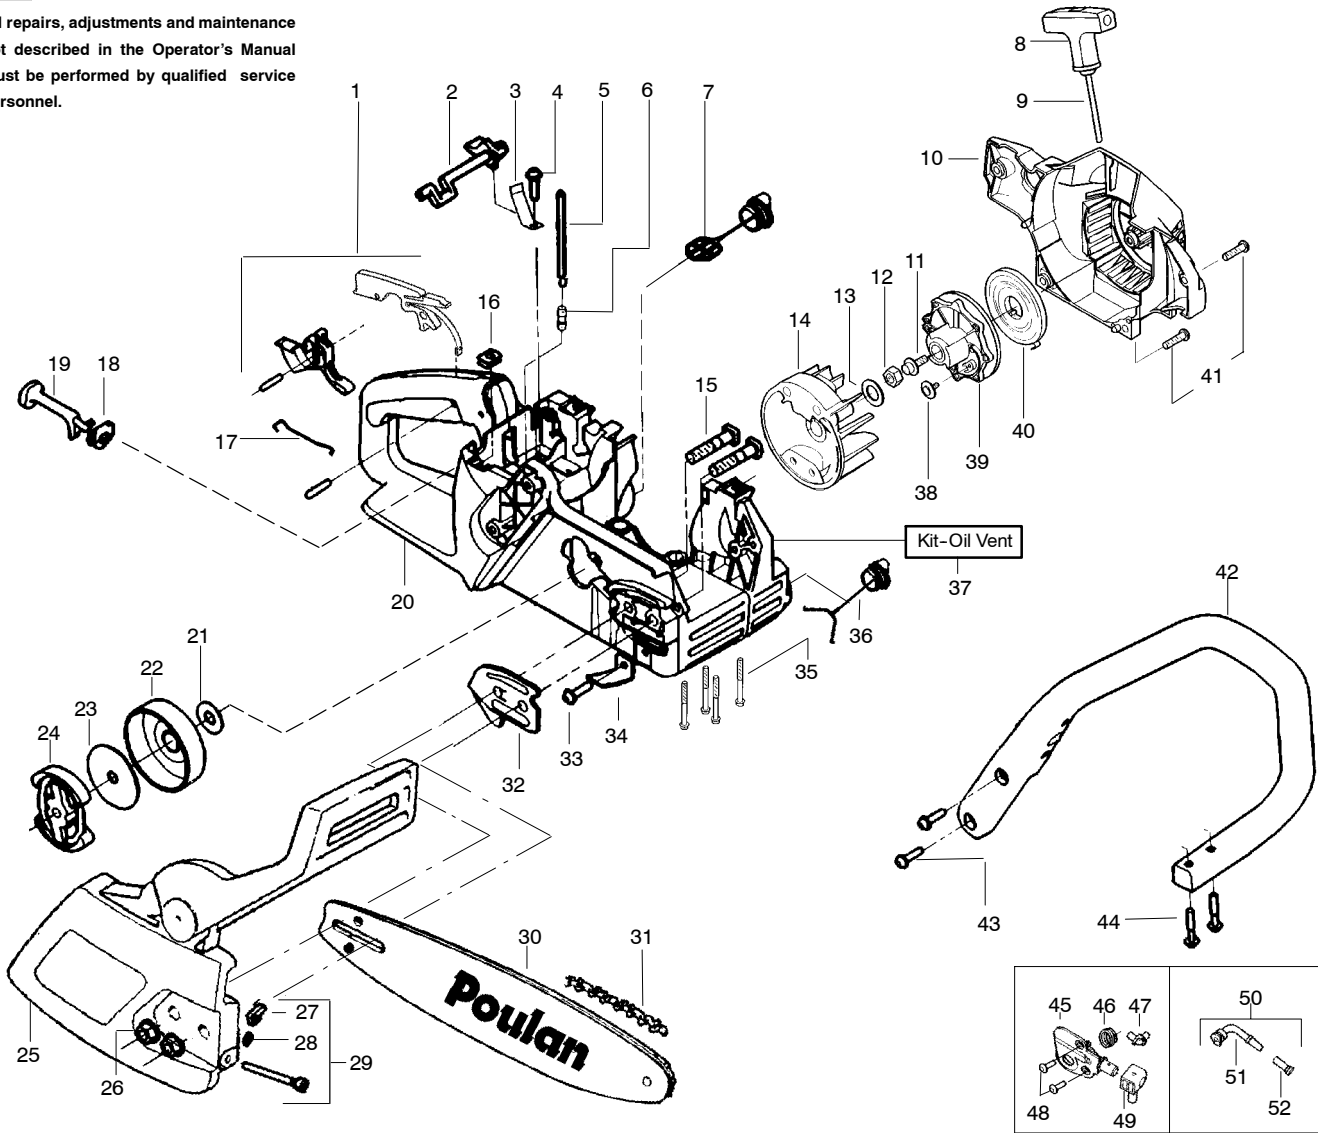

PARTS LIST NO. 530164917		Poulan® PARTS LIST	CHAIN SAW MODEL(S) Poulan 2150LX
DATE 3/16/04	NEW		PAGE NO. 1
Note: Illustration may differ from actual model due to design changes			

⚠ WARNING

All repairs, adjustments and maintenance not described in the Operator's Manual must be performed by qualified service personnel.

Ref.	Part No.	Description	Ref.	Part No.	Description	Ref.	Part No.	Description
1.	530071832	Kit-Trigger & Lockout	21.	530015907	Washer - Thrust	40.	530027531	Spring-Starter
2.	530038227	Lever-Switch (Includes Pin)	22.	530047061	Assy-Drum W/brg.	41.	530015892	Screw
3.	530016149	Spring-Switch	23.	530015611	Washer-Clutch	42.	530056798	Handle-Front
4.	530015775	Screw	24.	530014949	Assy. - Clutch	43.	530015814	Screw
5.	530069216	Kit-Fuel Line (Large)	25.	530054735	Assy-Chain Brake	44.	530015940	Screw
6.	530023877	Fitting	26.	530015917	Nut-Bar Mounting	45.	530071259	Kit-Oil Pump (incl 46,47,49)
7.	530047192	Assy-Fuel Cap	27.	530015826	Pin-Bar Adjust	46.	530037820	Gear-Worm Spring
8.	530056402	Handle-Starter	28.	530038593	Retainer-Bar Adjust	47.	530049477	Elbow-Oil Pickup
9.	530069232	Kit-Rope	29.	530069611	Kit-Bar Adjust (incl.27,28)	48.	530016064	Screw
10.	530049334	Housing-Fan	30.	952044368	Bar - 14"	49.	530019206	Seal Block
11.	530015920	Screw	31.	952051209	Chain - 14"	50.	530047663	Assy-Oil-Pickup (Incl. 51,52)
12.	530016134	Nut-Flywheel	32.	530038238	Plate-Bar Mounting	51.	530038373	Pickup-Oiler
13.	530015127	Washer-Flywheel	33.	530015814	Screw	52.	530056533	Filter-Oil
14.	530039187	Assy-Flywheel	34.	530029850	Chain Catcher			
15.	530016133	Bolt-Bar Mounting	35.	530016132	Screw			
16.	530015922	Nut-Speed	36.	530057236	Assy-Oil Cap			
17.	530037809	Wire-Throttle	37.	530071666	Kit-Oil Vent			
18.	530049005	Grommet-Choke Knob	38.	530016080	Screw			
19.	530047989	Lever-Choke	39.	530037817	Pulley-Starter			
20.	530058909	Assy-Chassis (Incl. fuel lines & caps)						