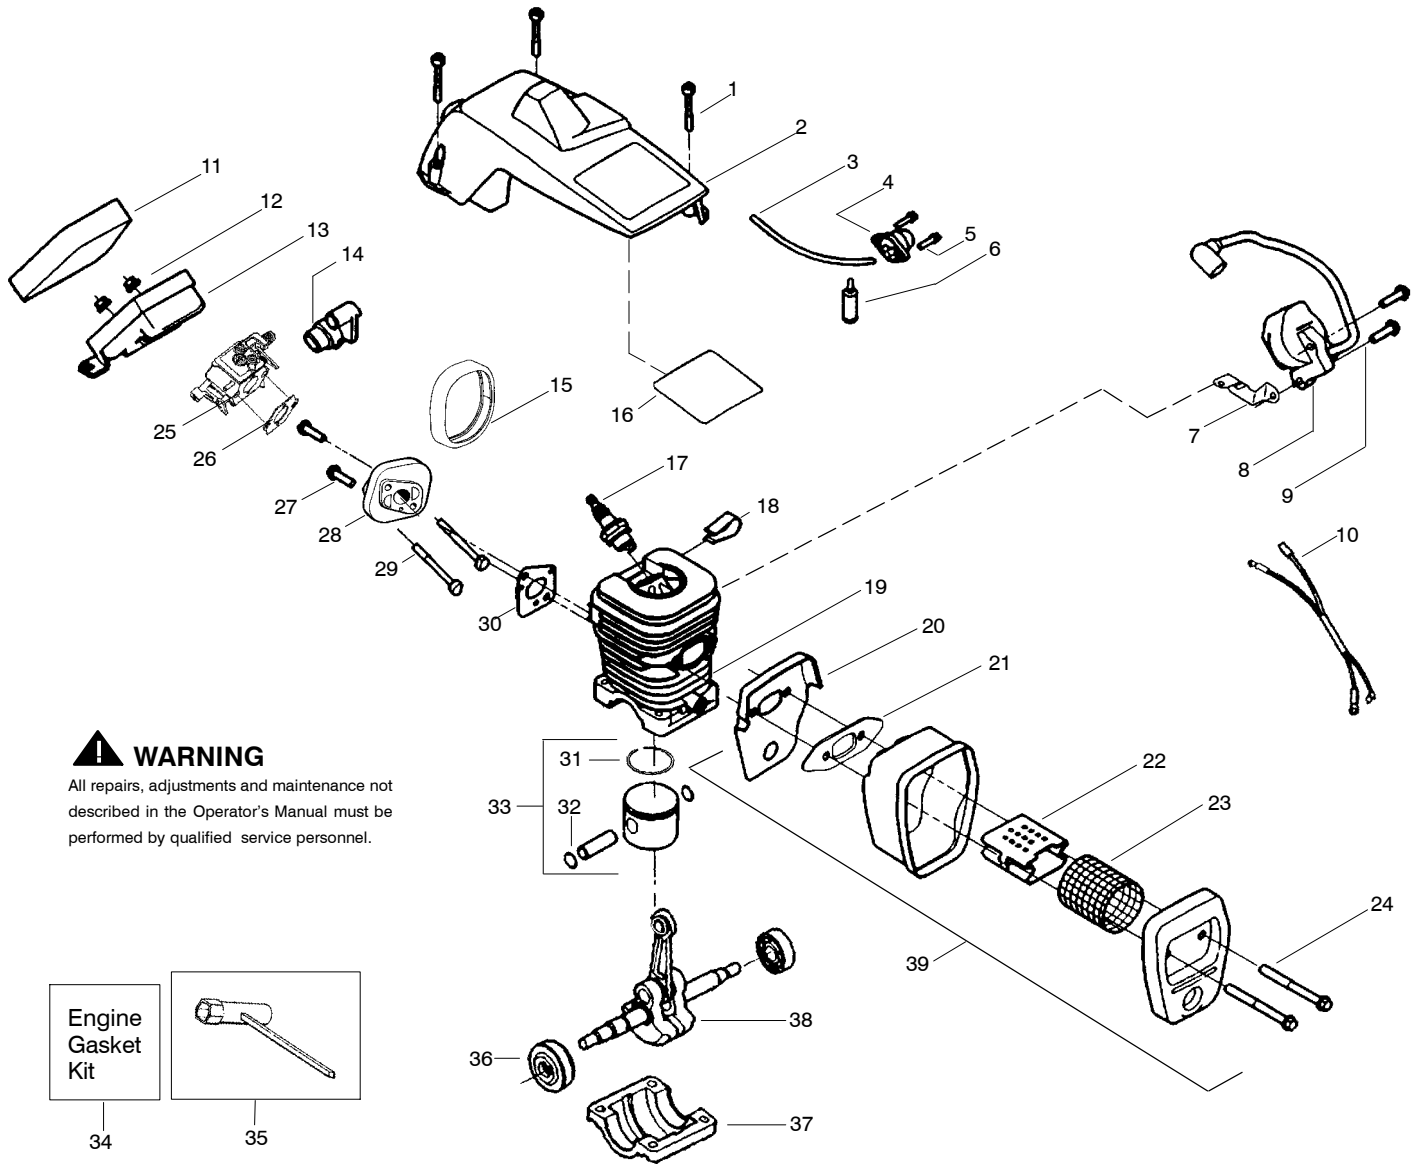

WARNING

All repairs, adjustments and maintenance not described in the Operator's Manual must be performed by qualified service personnel.

Engine Gasket Kit

34

35

Ref.	Part No.	Description	Ref.	Part No.	Description	Ref.	Part No.	Description
1.	530016153	Screw	19.	530012550	Cylinder	33.	530071408	Kit-Piston (Incl. 31 & 32)
2.	530055637	Assy-Cylinder Shield (includes # 16)	20.	530049870	Backplate-Muffler	34.	530069608	Kit-Engine Gasket (Incl. 21, 26 & 30)
3.	530069247	Kit-Fuel Line (Small)	21.	530069608	Gasket-Muffler(kit)	35.	530031163	Bar Wrench
4.	530047213	Assy-Air Purge	22.	530037813	Diffuser-Muffler	36.	530056363	Assy-Seal & Bearing
5.	530015780	Screw	23.	530036103	Screen-Spark	37.	530037935	Cap-Crankcase
6.	530095646	Assy-Fuel Pick-up	24.	530016132	Bolt-Muffler	38.	530047062	Assy-Crankshaft
7.	530047442	Strap-Ground	25.	---	Kit-Carburetor	39.	530047207	Assy-Muffler (Incl. 20-24)
8.	530039198	Ignition Module		530071820	Zama (W-20)			
9.	530015814	Screw		530071821	Walbro (WT-662)			
10.	530052296	Assy-Wire Harness	26.	530069608	Gasket-Carb. (kit)			
11.	530037793	Foam-Air Filter	27.	530016386	Screw			
12.	530016101	Nut	28.	530049700	Carb. Adapter			
13.	530057480	Assy-Air Box	29.	530016187	Screw			Not Shown
14.	530035526	Grommet-Carb Adjust	30.	530069608	Gasket- Adaptor(kit)		530164603	Manuals
15.	530054144	Seal-Carb Adapter	31.	530038729	Ring-Piston		530057757	Decal-Warning
16.	530055698	Reflector-Heat	32.	530015697	Retainer-Piston Pin		530059229	Decal-Start Inst.
17.	952030150	Spark Plug (RCJ-7Y)						
18.	530016136	Clip-High Tension Lead						

✓ = NEW PART NUMBER FOR THIS IPL

* = REFER TO THE SERVICE REFERENCE INDICATED FOR MORE INFORMATION. (LOCATED AT END OF IPL)