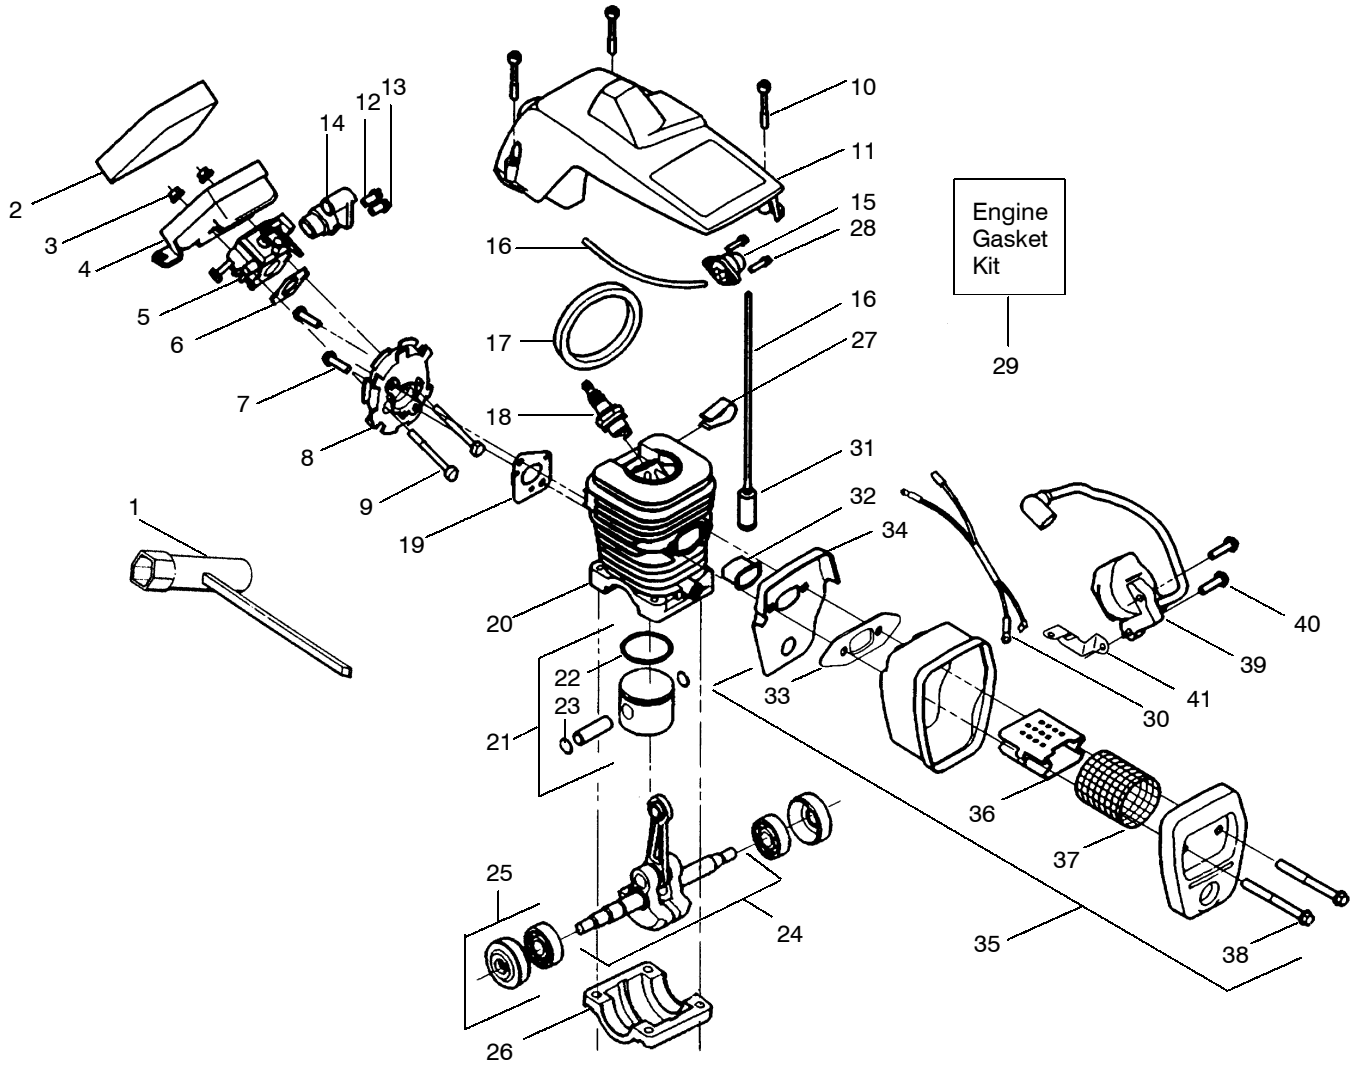

✓ = NEW PART NUMBER FOR THIS IPL ★ = REFER TO THE SERVICE REFERENCE INDICATED FOR MORE INFORMATION. (LOCATED AT END OF IPL)
 ● = THESE PARTS ARE ILLUSTRATED FOR CLARITY. ORDER COMPLETE ASSEMBLY.

PARTS LIST NO. 530-083953		POULAN PRO® PARTS LIST	CHAIN SAW MODEL(S) 210
DATE 1/22/96	NEW		PAGE NO. 2
Note: Illustration may differ from actual model due to design changes			