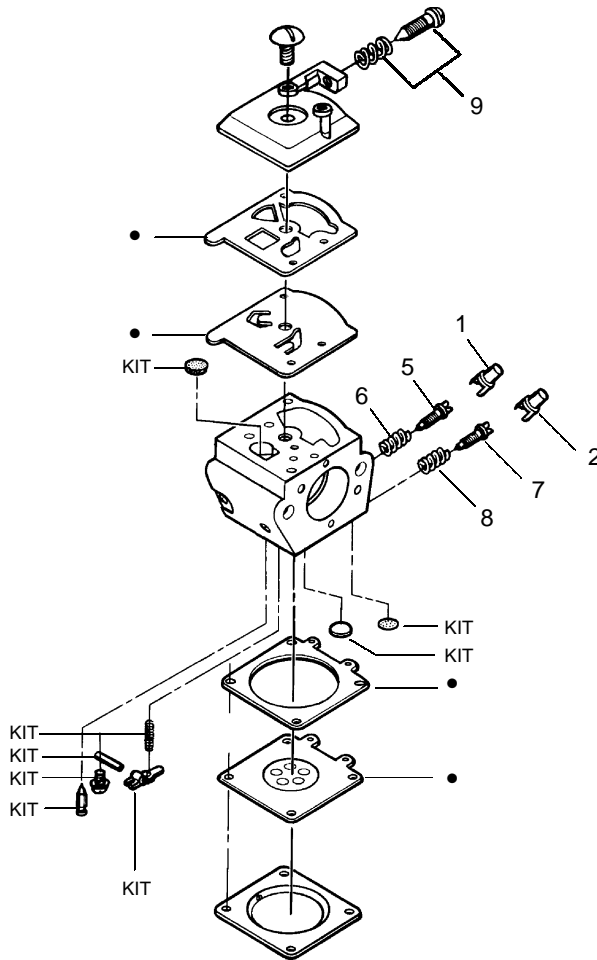

✓ = NEW PART NUMBER FOR THIS IPL ★ = REFER TO THE SERVICE REFERENCE INDICATED FOR MORE INFORMATION. (LOCATED AT END OF IPL)
 ● = THESE PARTS ARE ILLUSTRATED FOR CLARITY. ORDER COMPLETE ASSEMBLY.

PARTS LIST NO. 530-083953		POULAN PRO® PARTS LIST	CHAIN SAW MODEL(S) 210
DATE 1/22/96	NEW		PAGE NO. 2
Note: Illustration may differ from actual model due to design changes			

Carburetor Assembly – WT-324 – #530-069703

Carb.
Repair
Kit

Gasket/
Dia.
Kit

3

4

Ref.	Part No.	Description
1.	530-038318	Limiters Cap-High
2.	530-038317	Limiters Cap-Low
3.	530-035399	Carburetor Repair Kit (KIT= Indicates Contents)
4.	530-035173	Gasket Diaphragm Kit (● Indicates Contents)
5.	530-035383	Needle-Low Speed
6.	530-035293	Needle Spring-Low Speed
7.	530-035384	Needle-High Speed
8.	530-035295	Needle Spring-High Speed
9.	530-035296	Idle Screw/Spring Kit