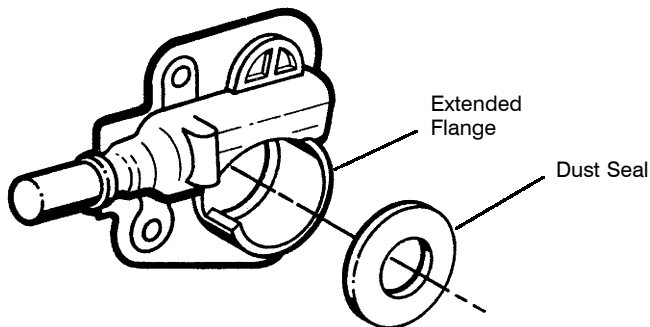

★SERVICE REFERENCE

1. Oil Pump Kit # 530-069788

When replacing the Oil Pump Body, Dust Plug, Gear Ass'y. Dowel-Pin or the O-Ring, you will have to order a completely new Oil Pump Kit part number # 530-069788.

Oil Pump Body
(New Style)