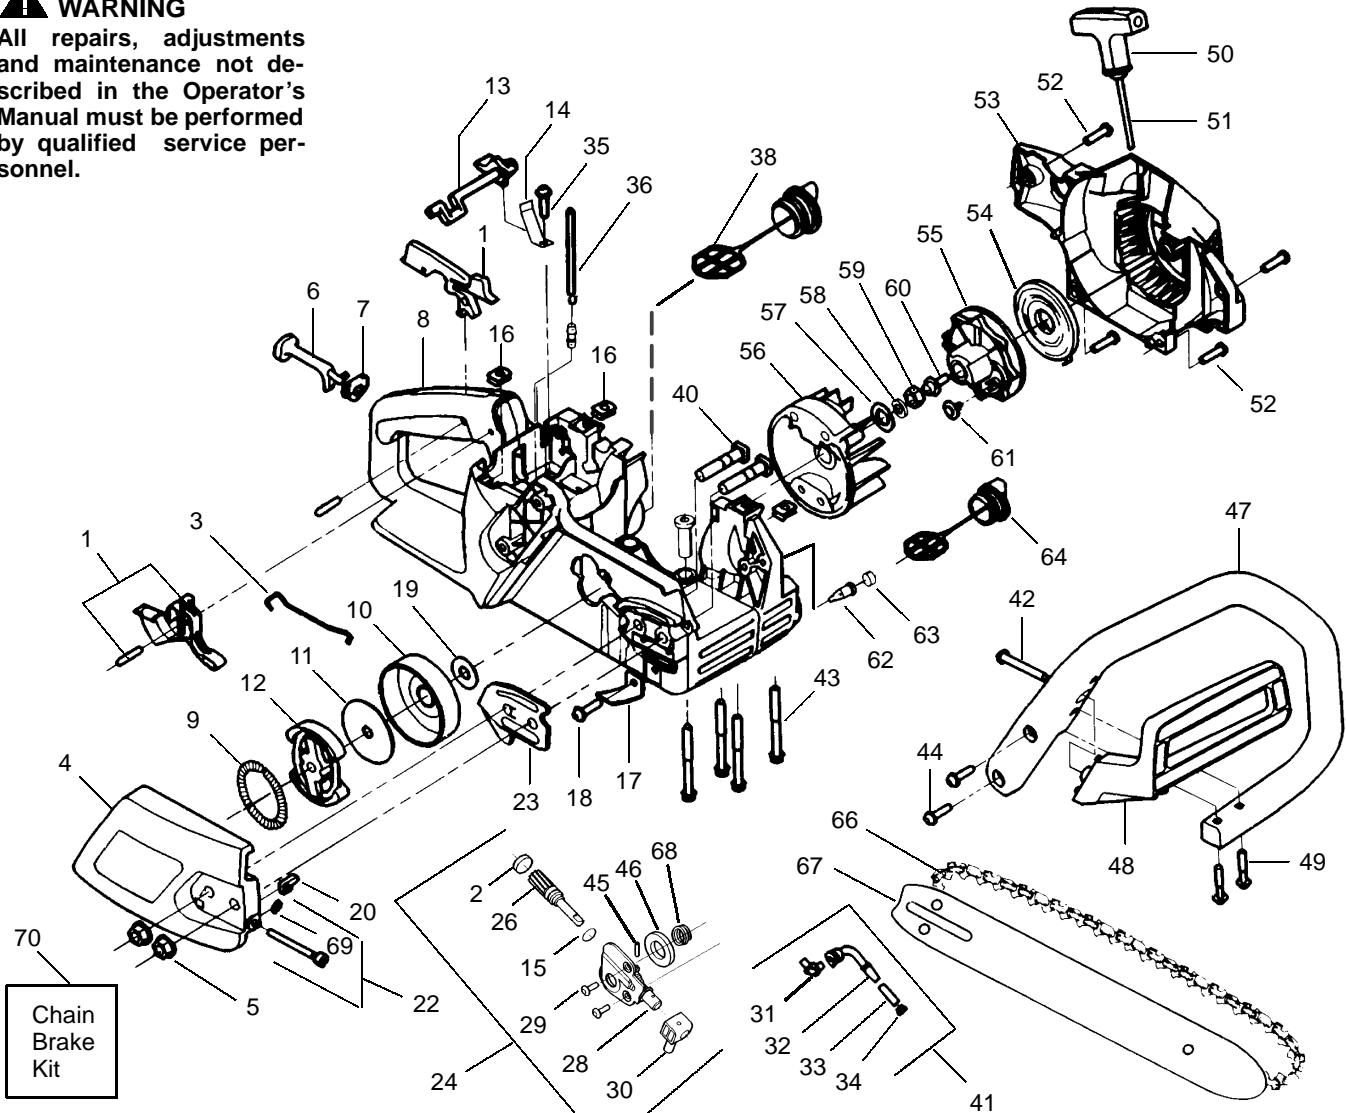

⚠ WARNING

All repairs, adjustments and maintenance not described in the Operator's Manual must be performed by qualified service personnel.

Ref.	Part No.	Description	Ref.	Part No.	Description	Ref.	Part No.	Description
1.	530-069724	Trigger & Lockout Kit (Includes Pin)	24.	★★★★	Oil Pump Kit - Ser. Ref.	49.	530-015940	Screw
2.	★★★★	Dust Plug - Ser. Ref.	26.	★★★★	Gear Ass'y. - Ser. Ref.	50.	530-037485	Starter Handle
3.	530-037809	Wire - Throttle	28.	★★★★	Oil Pump Body - Ser. Reference	51.	530-069232	Rope Kit
4.	530-038718	Clutch Cover	29.	530-016097	Screw	52.	530-015892	Screw
5.	530-015917	Nut - Bar Mounting	30.	530-019206	Seal Block	53.	530-049335	Fan Housing
6.	530-047989	Choke Lever	31.	530-038241	Fitting - Elbow	54.	530-027531	Recoil Spring
7.	530-038406	Grommet	32.	530-038373	Pick-Up Tube	55.	530-037817	Starter Pulley
8.	530-069802	Chassis Ass'y.	33.	530-037821	Oil Filter	56.	530-039209	Flywheel Ass'y.
9.	530-094188	Clutch Spring	34.	530-030189	Plug - Oil Filter	57.	530-400897	Washer
10.	530-047061	Clutch Drum Ass'y - w/Brg.	35.	530-015775	Screw	58.	530-001717	Lockwasher
11.	530-015611	Washer - Clutch	36.	530-069247	Fuel Line Kit (Large Dia.)	59.	530-016134	Nut
12.	530-014949	Clutch Ass'y.	38.	530-047192	Fuel Cap Ass'y. w/Retainer	60.	530-015920	Screw
13.	530-038227	Switch Lever	40.	530-016133	Bolt - Bar	61.	530-016080	Screw
14.	530-016149	Switch Spring	41.	530-047663	Oil-Pickup Ass'y. (Incl. 32, 33 & 34)	62.	530-026119	Check Valve
15.	530-019216	O-Ring Oiler	42.	530-016020	Screw	63.	530-038264	Plug - Oil Vent
16.	530-015922	Clip	43.	530-016132	Bolt	64.	530-010846	Oil Cap Ass'y.
17.	530-029850	Chain Catcher	44.	530-015905	Screw	66.	952-051209	Chain - 14"
18.	530-015905	Screw	45.	530-016138	Pin - Dowel	67.	952-044367	Bar - 14"
19.	530-015907	Washer - Thrust	46.	530-019231	Dust Seal	68.	530-037820	Worm Gear Spring
20.	530-016109	Pin - Bar Adjusting	47.	530-037799	Front Handle	69.	530-038593	Retainer - Bar Adjust
22.	530-069611	Bar Adjusting Kit (Incl. 69)	48.	530-038658	Handguard	70.	530-047514	Chain Brake Kit
23.	530-038238	Bar Mounting Plate						

✓ = NEW PART NUMBER FOR THIS IPL   ★ = REFER TO THE SERVICE REFERENCE INDICATED FOR MORE INFORMATION. (LOCATED AT END OF IPL)
● = THESE PARTS ARE ILLUSTRATED FOR CLARITY. ORDER COMPLETE ASSEMBLY.