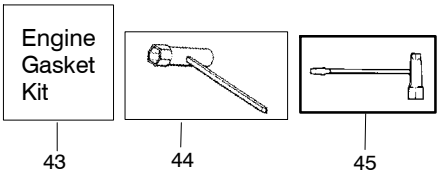

Engine Gasket Kit

43

44

45

Ref.	Part No.	Description	Ref.	Part No.	Description	Ref.	Part No.	Description
1.	530016153	Screw	19.	530071889	Kit-Carb. Adaptor (Incl. # 20,38,41)	36.	530038729	Ring-Piston
2.	530039232	Module-Ignition	20.	530071894	Gasket-cyl. o-ring (kit)	37.	530057886	Insert-Right (gray)Cyl.
3.	530016432	Screw	21.	952030150	Accy-Spark Plug (RCJ-7Y)	38.	530071894	Seal-Adaptl. (kit)
4.	530058661	Strap-Ground	22.	530071884	Kit-Cylinder (Incl. 29,37)	39.	530016426	Screw
5.	530057943	Assy-Wire Harness	23.	530058660	Clip-High Tension Lead	40.	530071894	Gasket-Carb. (kit)
6.	530055698	Reflector-Tape	24.	530071887	Kit-Muffler (Incl. 25-28)	41.	530057926	Tube-Intake
7.	530057872	Shield-Cylinder(Incl. 1,6)	25.	530057942	Backplate-Muffler	42.	530016101	Nut-Carb.
8.	530016080	Screw	26.	530071894	Gasket-Muffler (kit)	43.	530071894	Kit-Gasket (Incl. 20,26,38,40)
9.	530057891	Lever-Ignition Switch	27.	530071886	Kit-Spark Arrestor	44.	530031163	Wrench-Bar
10.	530057908	Spring-Ignition Switch	28.	530016338	Bolt-Muffler	45.	530031135	Scrench
11.	530059399	Knob-Choke	29.	530057885	Insert-Left (black) Cyl.			Not Shown
12.	530059001	Cover-Air Filter	30.	530012537	Assy-Crankshaft/Rod			
13.	530057869	Filter-Air	31.	530016417	Bolt			
14.	530016425	Screw	32.	530057941	Cap-Crankcase			
15.	530150029	Housing-Air Filter w/cable	33.	530056363	Assy-Bearing/Seal			
16.	---	Carburetor	34.	530071883	Kit-Piston (Incl. 35,36)			
	530035590	Zama W26	35.	530015697	Retainer-Piston Pin			
17.	530069247	Kit-Fuel Line (Small)						
18.	530047721	Bulb-Purge "snap-in"						
								Manual-Operator Decal-Warning

↗ = NEW PART NUMBER FOR THIS IPL

* = REFER TO THE SERVICE REFERENCE INDICATED FOR MORE INFORMATION. (LOCATED AT END OF IPL)

TYPE 2

▲ WARNING
All repairs, adjustments and maintenance not described in the Operator's Manual must be performed by qualified service personnel.