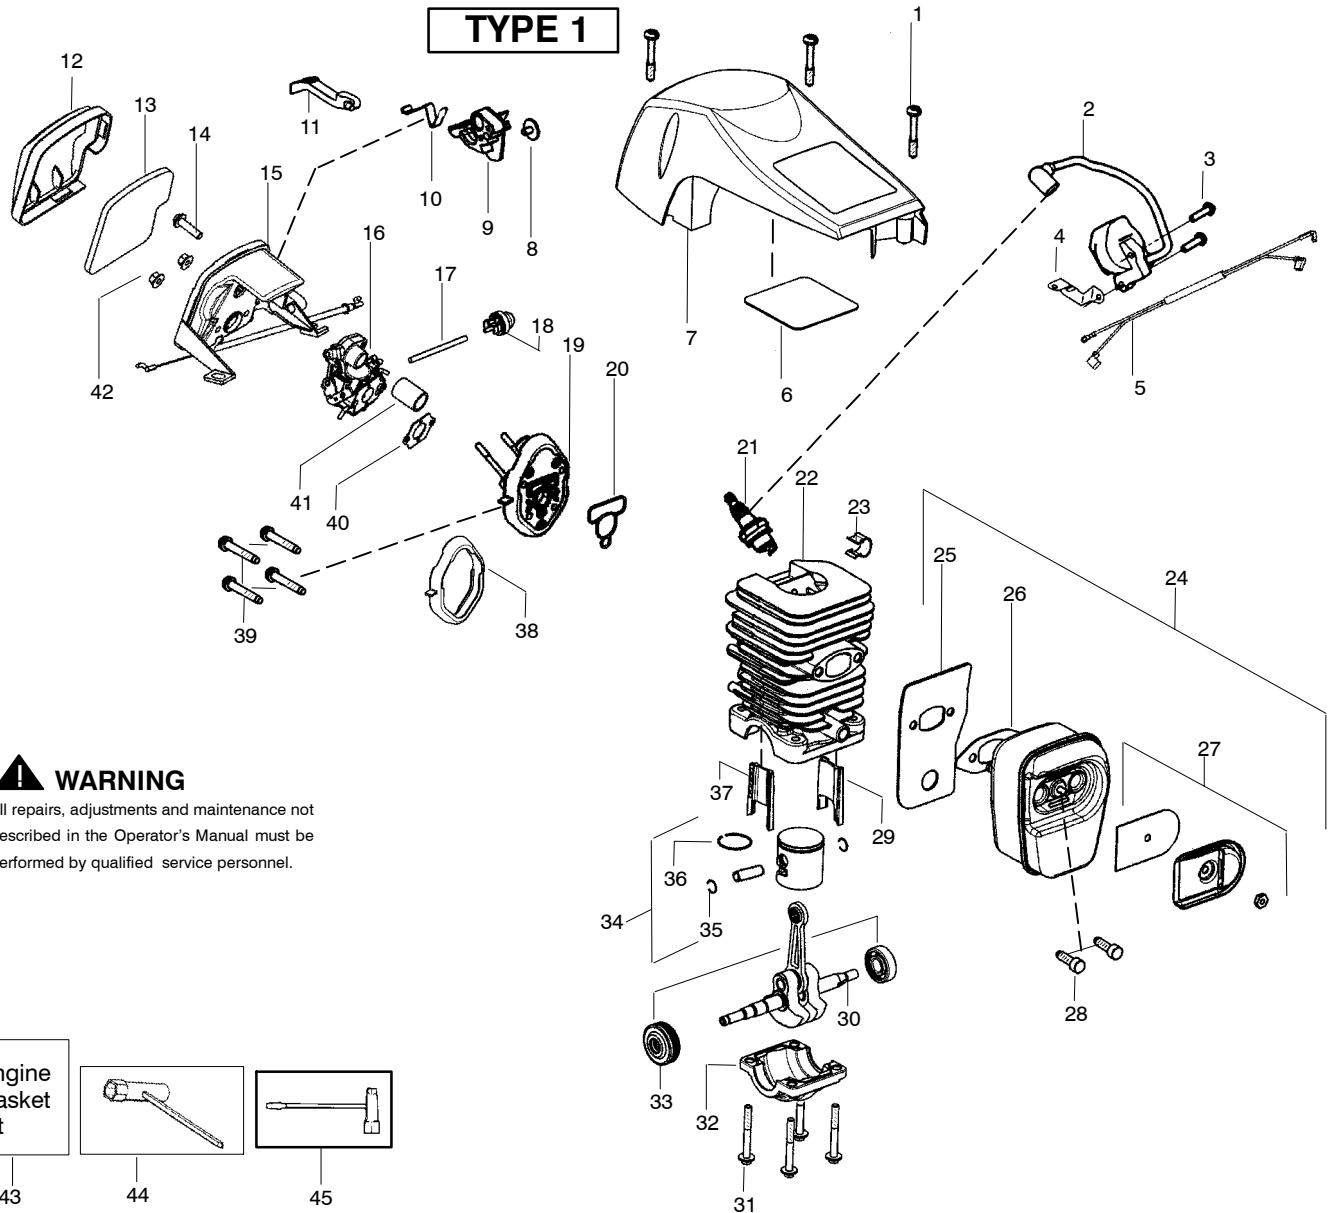

WARNING

All repairs, adjustments and maintenance not described in the Operator's Manual must be performed by qualified service personnel.

Engine Gasket Kit

43

44

45

Ref.	Part No.	Description	Ref.	Part No.	Description	Ref.	Part No.	Description
1.	530016153	Screw	19.	530071889	Kit-Carb. Adaptor (Incl. # 20,38,41)	36.	530038729	Ring-Piston
2.	530039232	Module-Ignition	20.	530071894	Gasket-cyl. o-ring (kit)	37.	530057886	Insert-Right (gray)Cyl.
3.	530016432	Screw	21.	952030150	Accy-Spark Plug (RCJ-7Y)	38.	530071894	Seal-Adaptl. (kit)
4.	530058661	Strap-Ground	22.	530071884	Kit-Cylinder (Incl. 29,37)	39.	530016426	Screw
5.	530057943	Assy-Wire Harness	23.	530058660	Clip-High Tension Lead	40.	530071894	Gasket-Carb. (kit)
6.	530055698	Reflector-Tape	24.	530071887	Kit-Muffler (Incl. 25-28)	41.	530057926	Tube-Intake
7.	530057872	Shield-Cylinder(Incl. 1,6)	25.	530057942	Backplate-Muffler	42.	530016101	Nut-Carb.
8.	530016080	Screw	26.	530071894	Gasket-Muffler (kit)	43.	530071894	Kit-Gasket (Incl. 20,26,38,40)
9.	530057891	Lever-Ignition Switch	27.	530071886	Kit-Spark Arrestor	44.	530031163	Wrench-Bar
10.	530057908	Spring-Ignition Switch	28.	530016338	Bolt-Muffler	45.	530031135	Scrench
11.	530059399	Knob-Choke	29.	530057885	Insert-Left (black) Cyl.			Not Shown
12.	530059001	Cover-Air Filter	30.	530012537	Assy-Crankshaft/Rod			
13.	530057869	Filter-Air	31.	530016417	Bolt			
14.	530016425	Screw	32.	530057941	Cap-Crankcase			
15.	530150029	Housing-Air Filter w/cable	33.	530056363	Assy-Bearing/Seal			
16.	---	Carburetor	34.	530071883	Kit-Piston (Incl. 35,36)			
	530035590	Zama W26	35.	530015697	Retainer-Piston Pin			
17.	530069247	Kit-Fuel Line (Small)						
18.	530047721	Bulb-Purge "snap-in"						
								Manual-Operator Decal-Warning

↗ = NEW PART NUMBER FOR THIS IPL

* = REFER TO THE SERVICE REFERENCE INDICATED FOR MORE INFORMATION. (LOCATED AT END OF IPL)