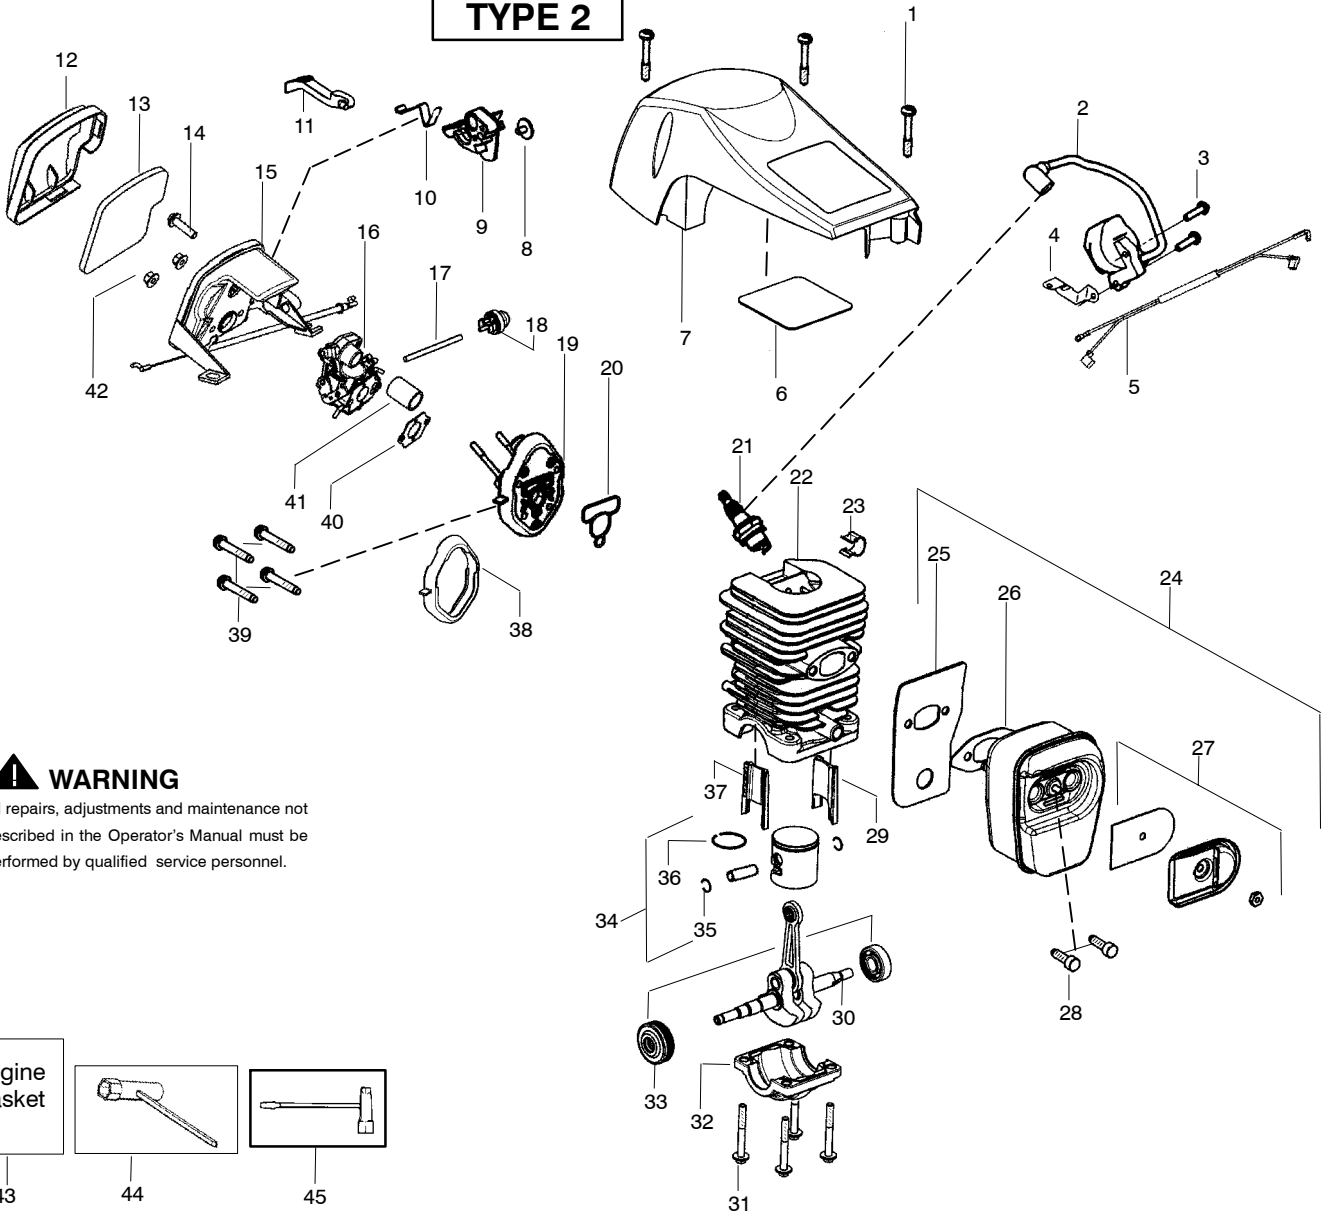

TYPE 2

▲ WARNING
All repairs, adjustments and maintenance not described in the Operator's Manual must be performed by qualified service personnel.