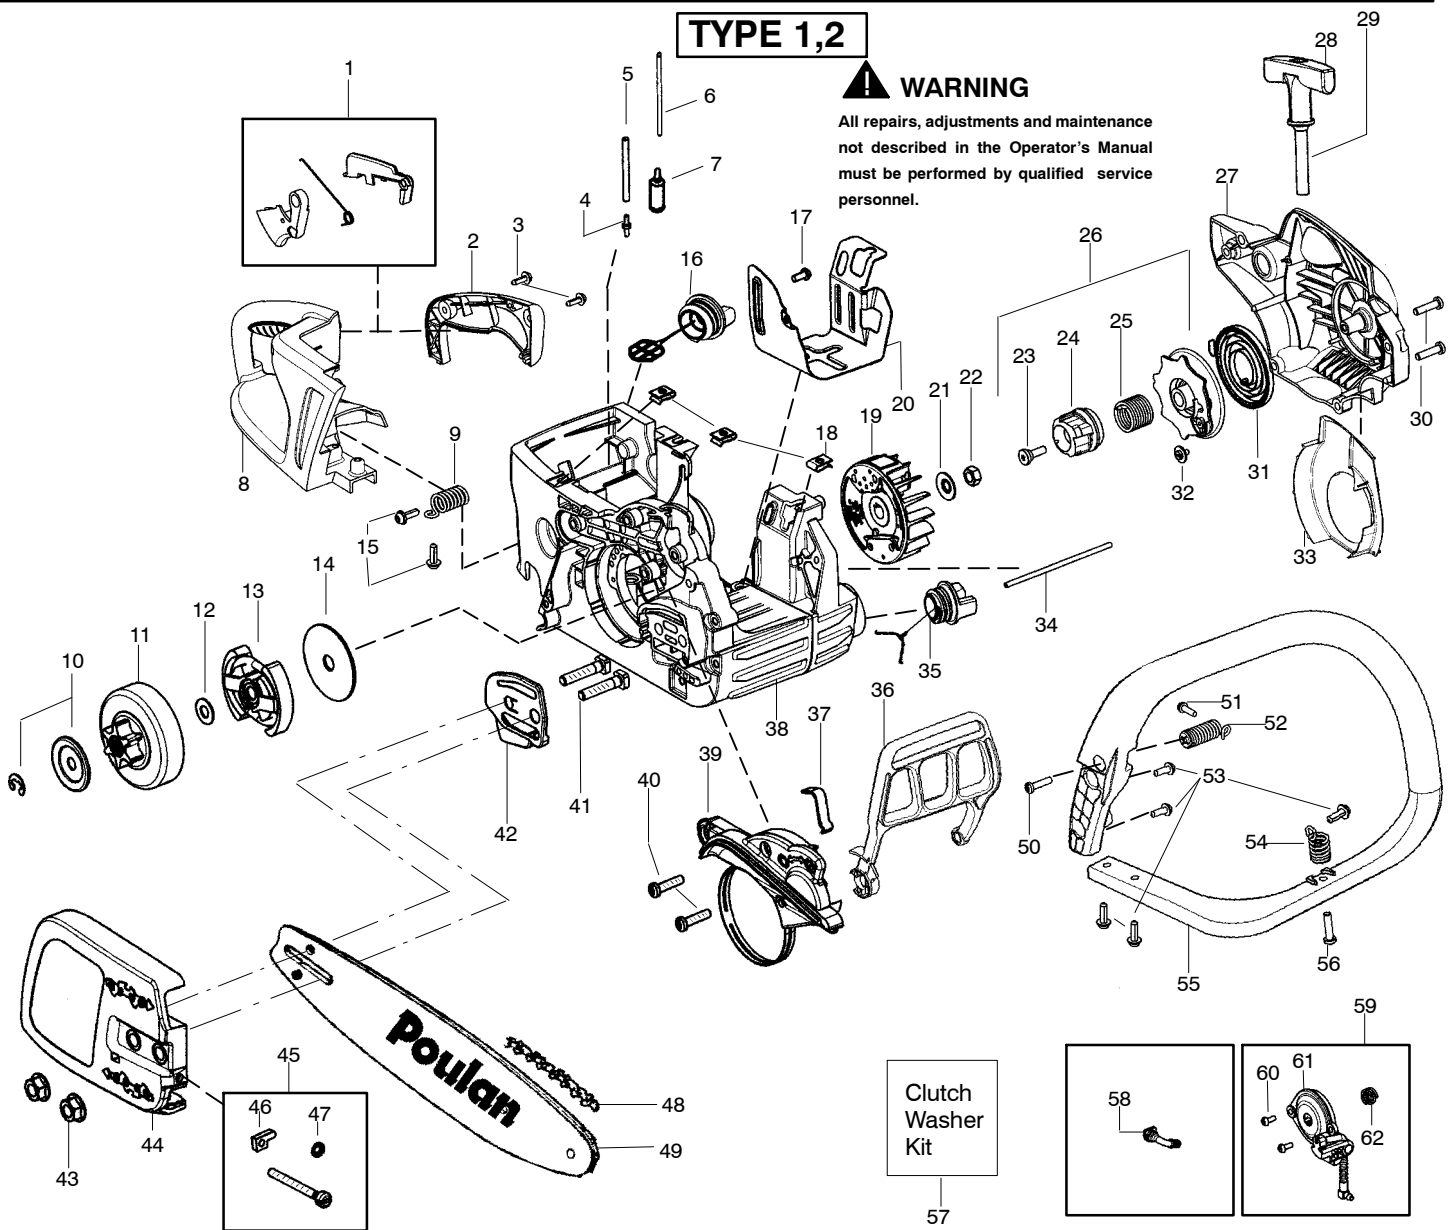

TYPE 1,2

WARNING

All repairs, adjustments and maintenance not described in the Operator's Manual must be performed by qualified service personnel.

Ref.	Part No.	Description	Ref.	Part No.	Description	Ref.	Part No.	Description
1.	530071927	Kit-Trigger/Lockout	24.	530059677	Starter Hub-EPS	44.	545012202	Assy-Clutch Cover (Incl. # 45)
2.	545011902	Cover-Handle	25.	530021180	Spring-EPS	45.	530069611	Kit-Bar Adjust (Incl. 46,47)
3.	530016433	Screw	26.	530071966	Kit- EPS Starter Pulley (Incl. 23,24,25,32)	46.	530015826	Pin-Bar Adjust
4.	530023877	Fitting-Fuel line	27.	545011702	Housing-Fan	47.	530038593	Retainer-Bar Adjust
5.	530069216	Kit-Fuel Line (Large)	28.	530056402	Handle-Starter	48.	952051338	Accy-18" Chain
6.	530069247	Kit-Fuel Line (Small)	29.	530069232	Kit-Rope	49.	952044418	Accy-18" Bar
7.	530095646	Assy-Fuel Pick Up	30.	530016432	Screw	50.	530016432	Screw
8.	545012102	Handle-Rear	31.	530042095	Spring-Starter	51.	530016443	Screw
9.	530059475	Spring-Rear Isolator	32.	530016080	Screw	52.	530059480	Assy-Rear Iso. Spring
10.	530071945	Kit-Clutch Washer	33.	530057868	Baffle	53.	530015906	Screw
11.	530057905	Assy-Clutch Drum 3/8"	34.	530058786	Assy-Oil Vent	54.	530059479	Assy-Front Iso. Spring
12.	530071945	Kit-Clutch Washer	35.	530057236	Assy-Oil Cap w/ret.	55.	530057878	Handle-Front
13.	530057907	Assy-Clutch	36.	530057880	Handguard	56.	530016432	Screw
14.	530016419	Washer-Large Clutch	37.	530016416	Spring-Handguard	57.	530071945	Kit-Clutch Washer (Incl. 10,12)
15.	530015906	Screw	38.	545011802	Assy-Chassis (Incl. 4,5,6,7,9,15,16,17,18, 20,34,35,37,41,54)	58.	530057924	Assy-Oil Pick Up
16.	530047192	Assy-Fuel Cap w/ret	39.	530071893	Kit-Chainbrake	59.	530071891	Kit-Oil Pump (Incl. 60,61,62)
17.	530016064	Screw	40.	530016432	Screw	60.	530016064	Screw
18.	530015922	Nut-"U" type speed	41.	530016133	Bolt-Bar	61.	530057931	Assy-Oil Pump
19.	530039231	Assy-Flywheel	42.	530057910	Plate-Bar	62.	530037820	Gear-Worm
20.	530057911	Shield-Heat	43.	530015917	Nut-Bar			
21.	530015127	Washer-Flywheel						
22.	530016134	Nut-Flywheel						
23.	530021179	Screw-Shoulder						