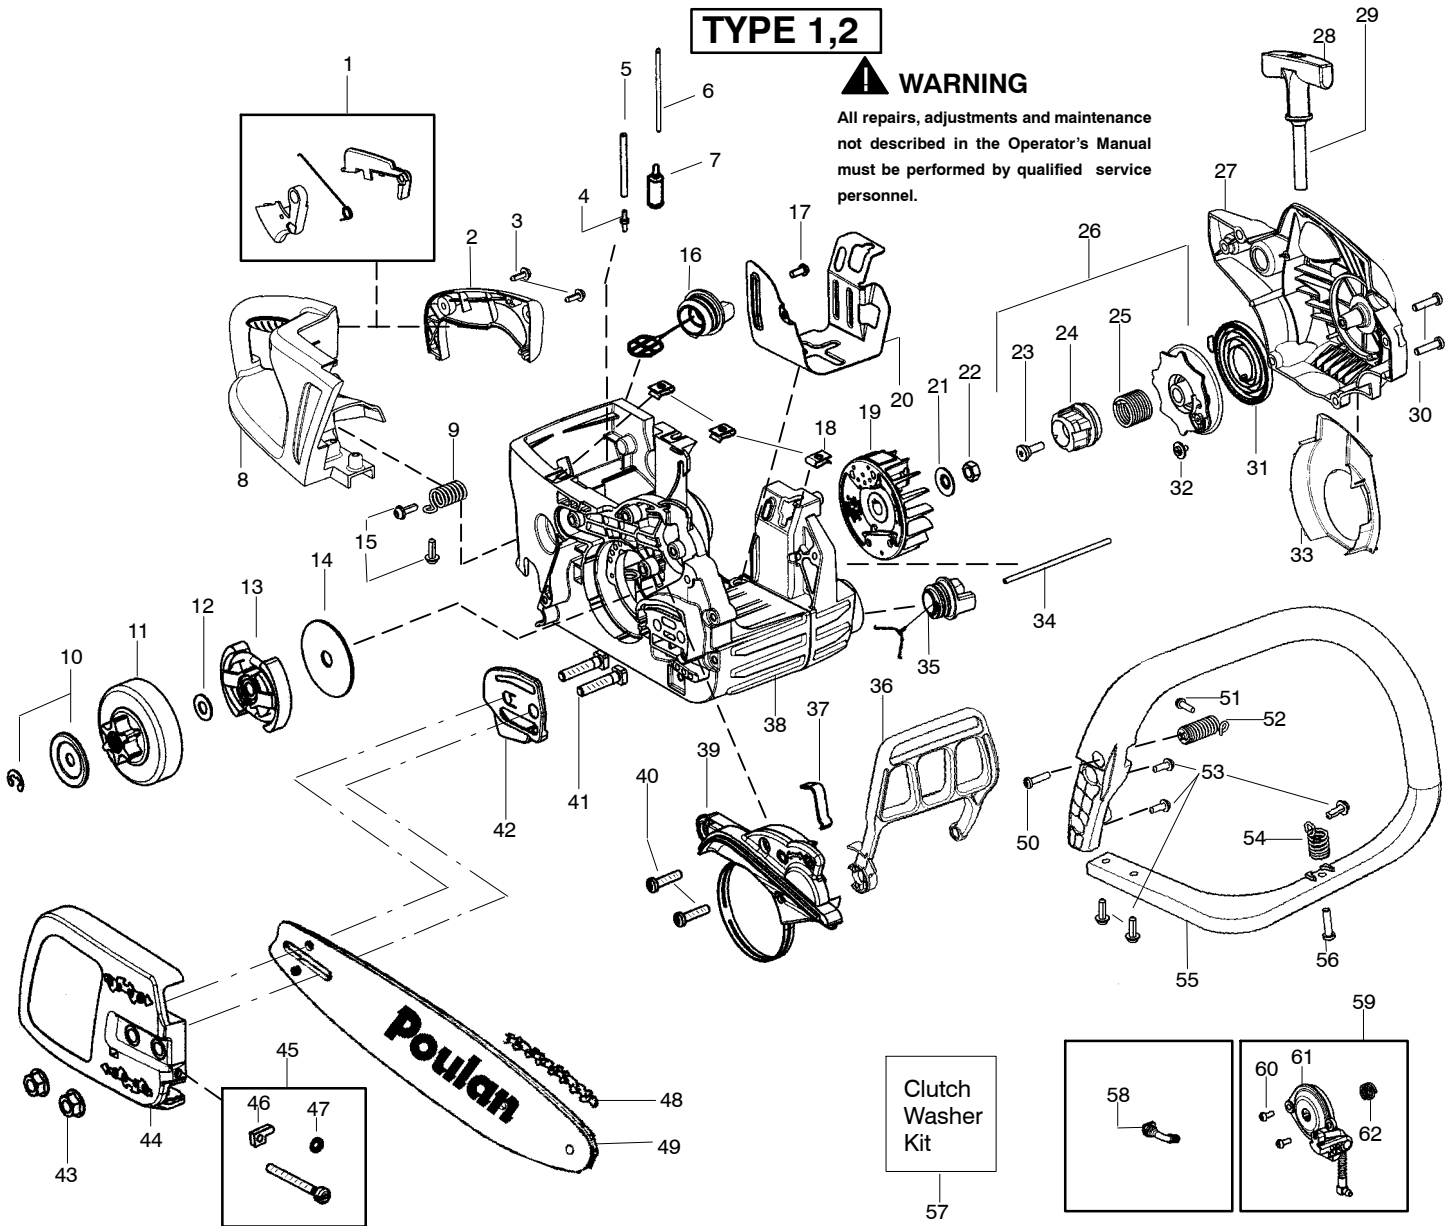

TYPE 1,2

⚠ WARNING

All repairs, adjustments and maintenance not described in the Operator's Manual must be performed by qualified service personnel.

Ref.	Part No.	Description	Ref.	Part No.	Description	Ref.	Part No.	Description
1.	530071927	Kit- Trigger/Lockout	24.	530059677	Starter Hub- EPS	44.	545012202	Assy-Clutch Cover (Incl. # 45)
2.	545011902	Cover-Handle	25.	530021180	Spring- EPS	45.	530069611	Kit-Bar Adjust (Incl. 46,47)
3.	530016433	Screw	26.	530071966	Kit- EPS Starter Pulley (Incl. 23,24,25,32)	46.	530015826	Pin-Bar Adjust
4.	530023877	Fitting-Fuel line	27.	545011702	Housing-Fan	47.	530038593	Retainer-Bar Adjust
5.	530069216	Kit- Fuel Line (Large)	28.	530056402	Handle-Starter	48.	952051338	Accy-18" Chain
6.	530069247	Kit-Fuel Line (Small)	29.	530069232	Kit-Rope	49.	952044418	Accy-18" Bar
7.	530095646	Assy-Fuel Pick Up	30.	530016432	Screw	50.	530016432	Screw
8.	545012102	Handle-Rear	31.	530042095	Spring-Starter	51.	530016443	Screw
9.	530059475	Spring-Rear Isolator	32.	530016080	Screw	52.	530059480	Assy-Rear Iso. Spring
10.	530071945	Kit-Clutch Washer	33.	530057868	Baffle	53.	530015906	Screw
11.	530057905	Assy-Clutch Drum 3/8"	34.	530058786	Assy-Oil Vent	54.	530059479	Assy-Front Iso. Spring
12.	530071945	Kit-Clutch Washer	35.	530057236	Assy-Oil Cap w/ret.	55.	530057878	Handle-Front
13.	530057907	Assy-Clutch	36.	530057880	Handguard	56.	530016432	Screw
14.	530016419	Washer-Large Clutch	37.	530016416	Spring-Handguard	57.	530071945	Kit-Clutch Washer (Incl. 10,12)
15.	530015906	Screw	38.	545011802	Assy-Chassis (Incl. 4,5,6,7,9,15,16,17,18, 20,34,35,37,41,54)	58.	530057924	Assy-Oil Pick Up
16.	530047192	Assy-Fuel Cap w/ret	39.	530071893	Kit-Chainbrake	59.	530071891	Kit-Oil Pump (Incl. 60,61,62)
17.	530016064	Screw	40.	530016432	Screw	60.	530016064	Screw
18.	530015922	Nut-"U" type speed	41.	530016133	Bolt-Bar	61.	530057931	Assy-Oil Pump
19.	530039231	Assy-Flywheel	42.	530057910	Plate-Bar	62.	530037820	Gear-Worm
20.	530057911	Shield-Heat	43.	530015917	Nut-Bar			
21.	530015127	Washer-Flywheel						
22.	530016134	Nut-Flywheel						
23.	530021179	Screw-Shoulder						