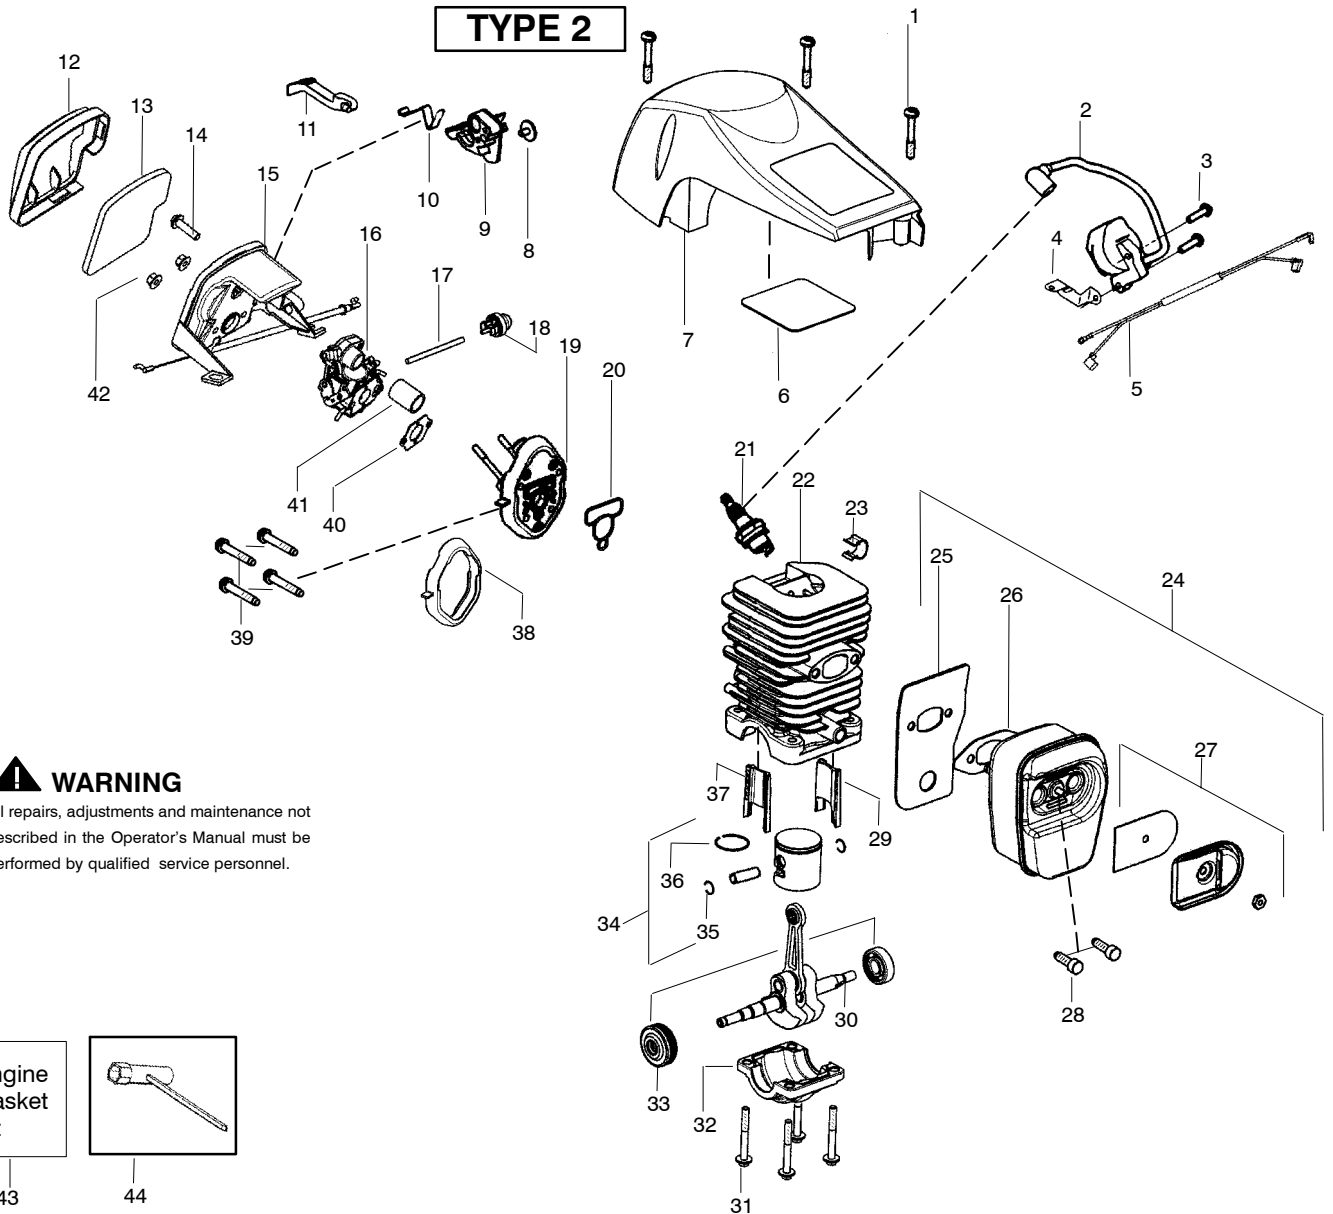

Engine Gasket Kit

43

44

Ref.	Part No.	Description	Ref.	Part No.	Description	Ref.	Part No.	Description
1.	530016153	Screw	19.	530071889	Kit-Carb. Adaptor (Incl. # 20,38,41)	36.	530038729	Ring-Piston
2.	530039232	Module-Ignition	20.	530071894	Gasket-cyl. o-ring (kit)	37.	530057886	Insert-Right (gray)Cyl.
3.	530016432	Screw	21.	952030150	Accy-Spark Plug (RCJ-7Y)	38.	530071894	Seal-Adaptor (kit)
4.	530058661	Strap-Ground	22.	530071884	Kit-Cylinder (Incl. 29,37)	39.	530016426	Screw
5.	530057943	Assy-Wire Harness	23.	530058660	Clip-High Tension Lead	40.	530071894	Gasket-Carb. (kit)
6.	530055698	Reflector-Tape	24.	530071887	Kit-Muffler (Incl. 25,26,27,28)	41.	530057926	Tube-Intake
7.	530057872	Shield-Cylinder(Incl. 1,6)	25.	530057942	Backplate-Muffler	42.	530016101	Nut-Carb.
8.	530016080	Screw	26.	530071894	Gasket-Muffler (kit)	43.	530071894	Kit-Gasket (Incl. 20,26,38,40)
9.	530057891	Lever-Ignition Switch	27.	530071886	Kit-Spark Arrestor	44.	530031163	Wrench-Bar
10.	530057908	Spring-Ignition Switch	28.	530016338	Bolt-Muffler			Not Shown
11.	530059399	Knob-Choke	29.	530057885	Insert-Left (black) Cyl.			
12.	530059001	Cover-Air Filter	30.	530012537	Assy-Crankshaft/Rod Bolt			
13.	530057869	Filter-Air	31.	530016417	Bolt	545047535		Manual-Operator
14.	530016425	Screw	32.	530057941	Cap-Crankcase	530059905		Decal-Warning
15.	530150029	Housing-Air Filter w/cable	33.	530056363	Assy-Bearing/Seal			
16.	---	Carburetor	34.	530071883	Kit-Piston (Incl. 35,36)			
	530035590	Zama W26	35.	530015697	Retainer-Piston Pin			
17.	530069247	Kit-Fuel Line (Small)						
18.	530047721	Bulb-Purge "snap-in"						

✓ = NEW PART NUMBER FOR THIS IPL

★ = REFER TO THE SERVICE REFERENCE INDICATED FOR MORE INFORMATION. (LOCATED AT END OF IPL)

TYPE 2

⚠ WARNING

All repairs, adjustments and maintenance not described in the Operator's Manual must be performed by qualified service personnel.