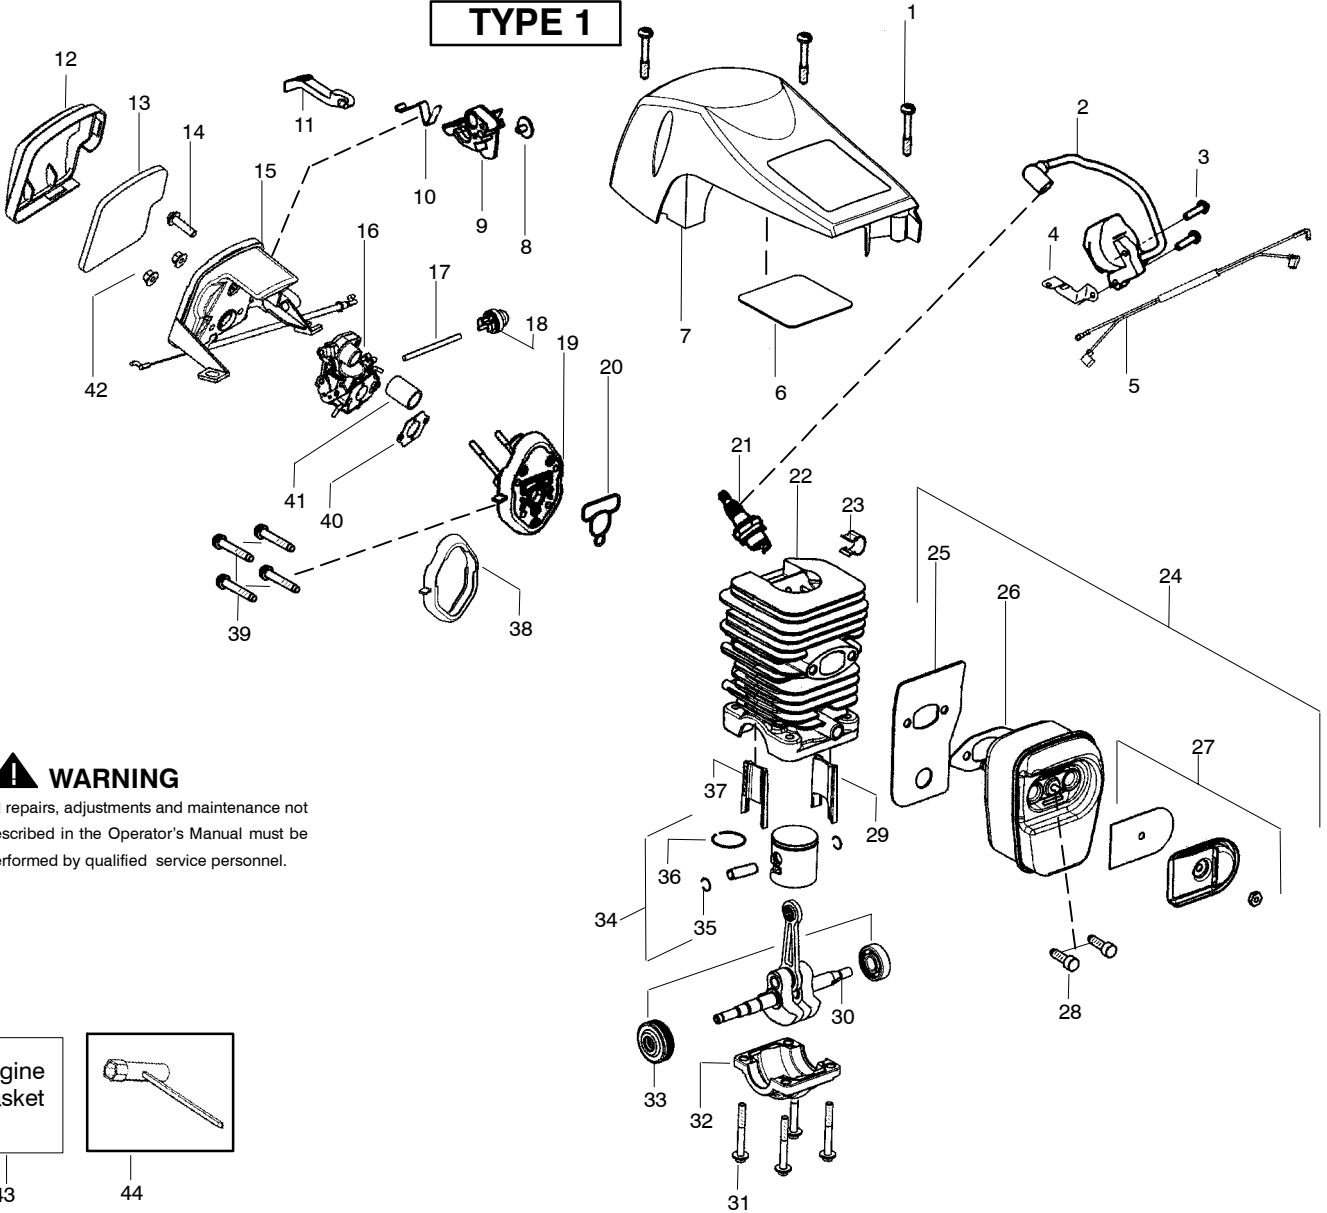

TYPE 1

WARNING

All repairs, adjustments and maintenance not described in the Operator's Manual must be performed by qualified service personnel.

Engine Gasket Kit

43

44

Ref.	Part No.	Description	Ref.	Part No.	Description	Ref.	Part No.	Description
1.	530016153	Screw	19.	530071889	Kit-Carb. Adaptor (Incl. # 20,38,41)	36.	530038729	Ring-Piston
2.	530039232	Module-Ignition	20.	530071894	Gasket-cyl. o-ring (kit)	37.	530057886	Insert-Right (gray)Cyl.
3.	530016432	Screw	21.	952030150	Accy-Spark Plug (RCJ-7Y)	38.	530071894	Seal-Adaptor (kit)
4.	530058661	Strap-Ground	22.	530071884	Kit-Cylinder (Incl. 29,37)	39.	530016426	Screw
5.	530057943	Assy-Wire Harness	23.	530058660	Clip-High Tension Lead	40.	530071894	Gasket-Carb. (kit)
6.	530055698	Reflector-Tape	24.	530071887	Kit-Muffler (Incl. 25,26,27,28)	41.	530057926	Tube-Intake
7.	530057872	Shield-Cylinder(Incl. 1,6)	25.	530057942	Backplate-Muffler	42.	530016101	Nut-Carb.
8.	530016080	Screw	26.	530071894	Gasket-Muffler (kit)	43.	530071894	Kit-Gasket (Incl. 20,26,38,40)
9.	530057891	Lever-Ignition Switch	27.	530071886	Kit-Spark Arrestor	44.	530031163	Wrench-Bar
10.	530057908	Spring-Ignition Switch	28.	530016338	Bolt-Muffler			Not Shown
11.	530059399	Knob-Choke	29.	530057885	Insert-Left (black) Cyl.			
12.	530059001	Cover-Air Filter	30.	530012537	Assy-Crankshaft/Rod Bolt			
13.	530057869	Filter-Air	31.	530016417	Bolt	545047535		Manual-Operator
14.	530016425	Screw	32.	530057941	Cap-Crankcase	530059905		Decal-Warning
15.	530150029	Housing-Air Filter w/cable	33.	530056363	Assy-Bearing/Seal			
16.	---	Carburetor	34.	530071883	Kit-Piston (Incl. 35,36)			
	530035590	Zama W26	35.	530015697	Retainer-Piston Pin			
17.	530069247	Kit-Fuel Line (Small)						
18.	530047721	Bulb-Purge "snap-in"						

✓ = NEW PART NUMBER FOR THIS IPL

★ = REFER TO THE SERVICE REFERENCE INDICATED FOR MORE INFORMATION. (LOCATED AT END OF IPL)