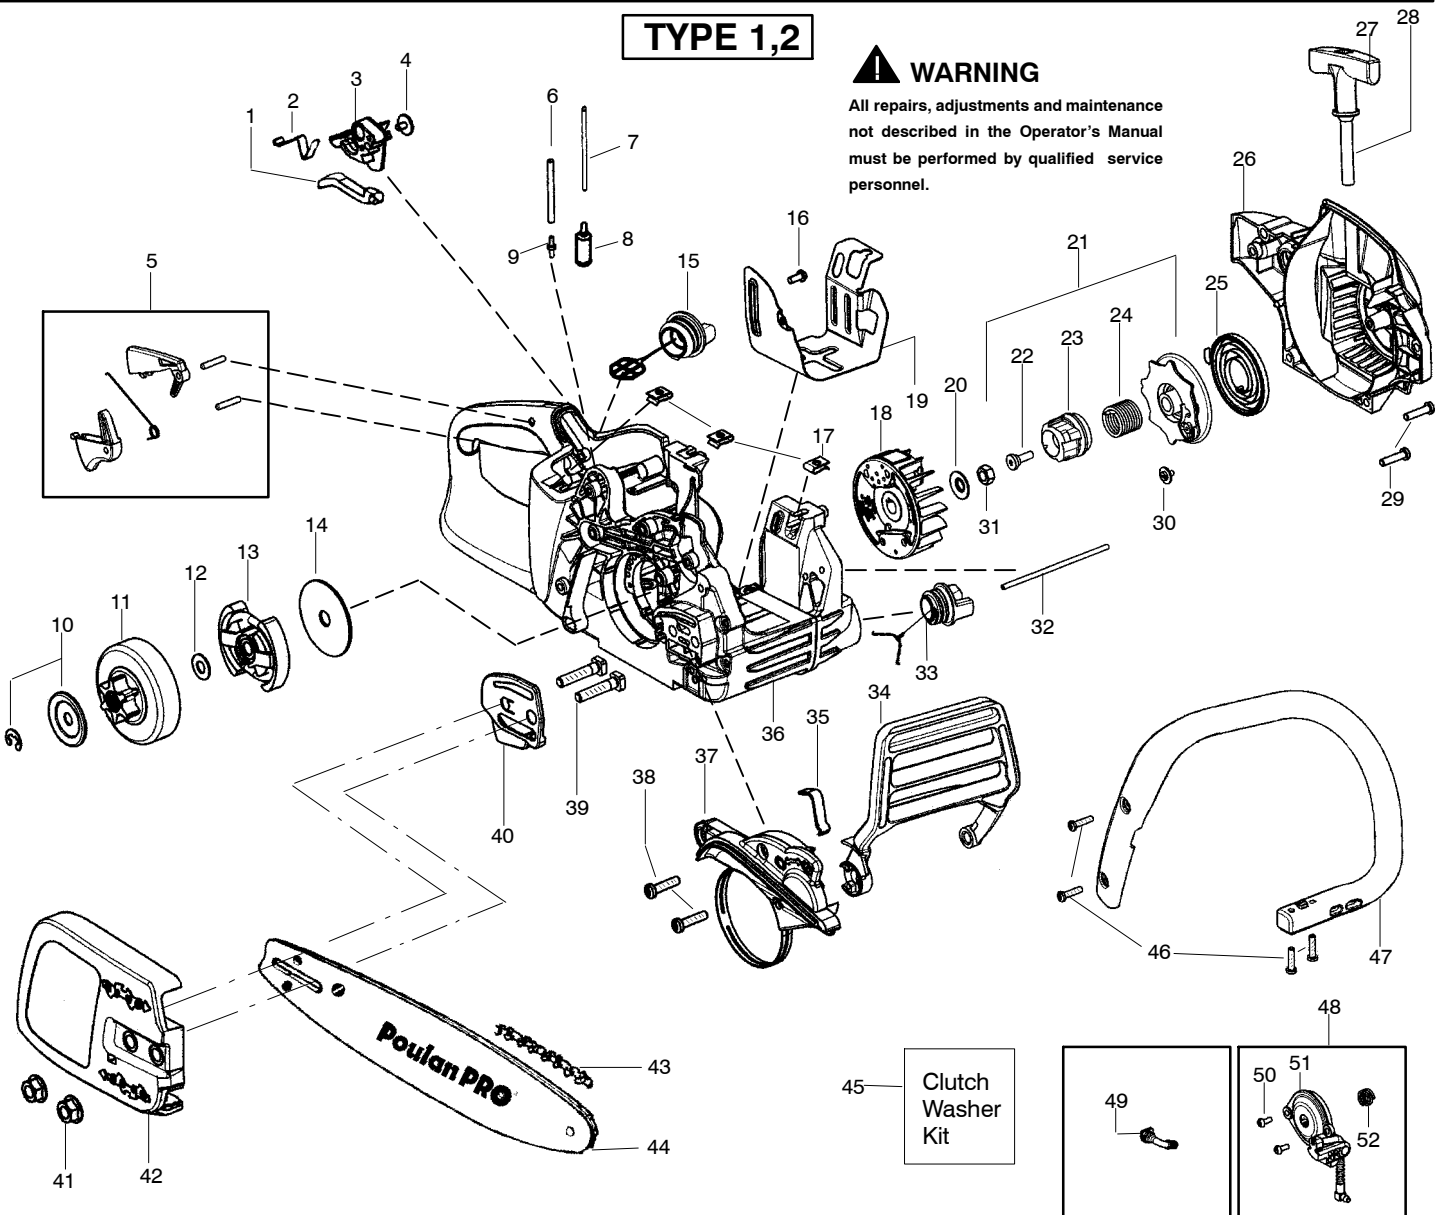

TYPE 1,2

▲ WARNING

All repairs, adjustments and maintenance not described in the Operator's Manual must be performed by qualified service personnel.

Ref.	Part No.	Description	Ref.	Part No.	Description	Ref.	Part No.	Description
1.	530057893	Knob-Choke	22.	530021179	Screw-Shoulder	40.	530057910	Plate-Bar
2.	530057908	Spring-Ign. Switch	23.	530059677	Hub-EPS	41.	530015917	Nut-Bar
3.	530057891	Lever-Ign. Switch	24.	530021180	Spring-EPS	42.	530058915	Assy-Clutch Cover
4.	530016080	Screw	25.	530042095	Spring-Starter	43.	952051547	Accy-16" Chain
5.	530071888	Kit-Trigger/Lockout	26.	530058811	Housing-Fan	44.	952044942	Accy-16" Bar
6.	530069216	Kit-Fuel Line (Large)	27.	530056402	Handle-Starter	45.	530071945	Kit-Clutch Washer (Incl. 10,12)
7.	530069247	Kit-Fuel Line (Small)	28.	530069232	Kit-Rope	46.	530016432	Screw
8.	530095646	Assy-Fuel Pick Up	29.	530016432	Screw	47.	530057888	Handle-Front
9.	530023877	Fitting-Fuel line	30.	530016080	Screw	48.	530071891	Kit-Oil Pump (Incl. 50,51,52)
10.	530071945	Kit-Clutch Washer	31.	530016134	Nut-Flywheel	49.	530057924	Assy-Oil Pick Up
11.	530057905	Assy-Clutch Drum 3/8"	32.	530058786	Assy-Oil Vent	50.	530016064	Screw
12.	530071945	Kit-Clutch Washer	33.	530057236	Assy-Oil Cap w/ret.	51.	530057931	Assy-Oil Pump
13.	530057907	Assy-Clutch	34.	530057897	Handguard	52.	530037820	Gear-Worm
14.	530016419	Washer-Large Clutch	35.	530016416	Spring-Handguard			
15.	530047192	Assy-Fuel Cap w/ret	36.	530058864	Assy-Chassis (Incl. 5,6,7,8,9,15,16, 17,19,33,35,39)			
16.	530016064	Screw	37.	530071893	Kit-Chainbrake			
17.	530015922	Nut-"U" type speed	38.	530016432	Screw			
18.	530059635	Assy-Flywheel	39.	530016133	Bolt-Bar			
19.	530057911	Shield-Heat						
20.	530015127	Washer-Flywheel						
21.	530071966	Kit-EPS Starter Pulley (Incl. 22,23,24,30)						