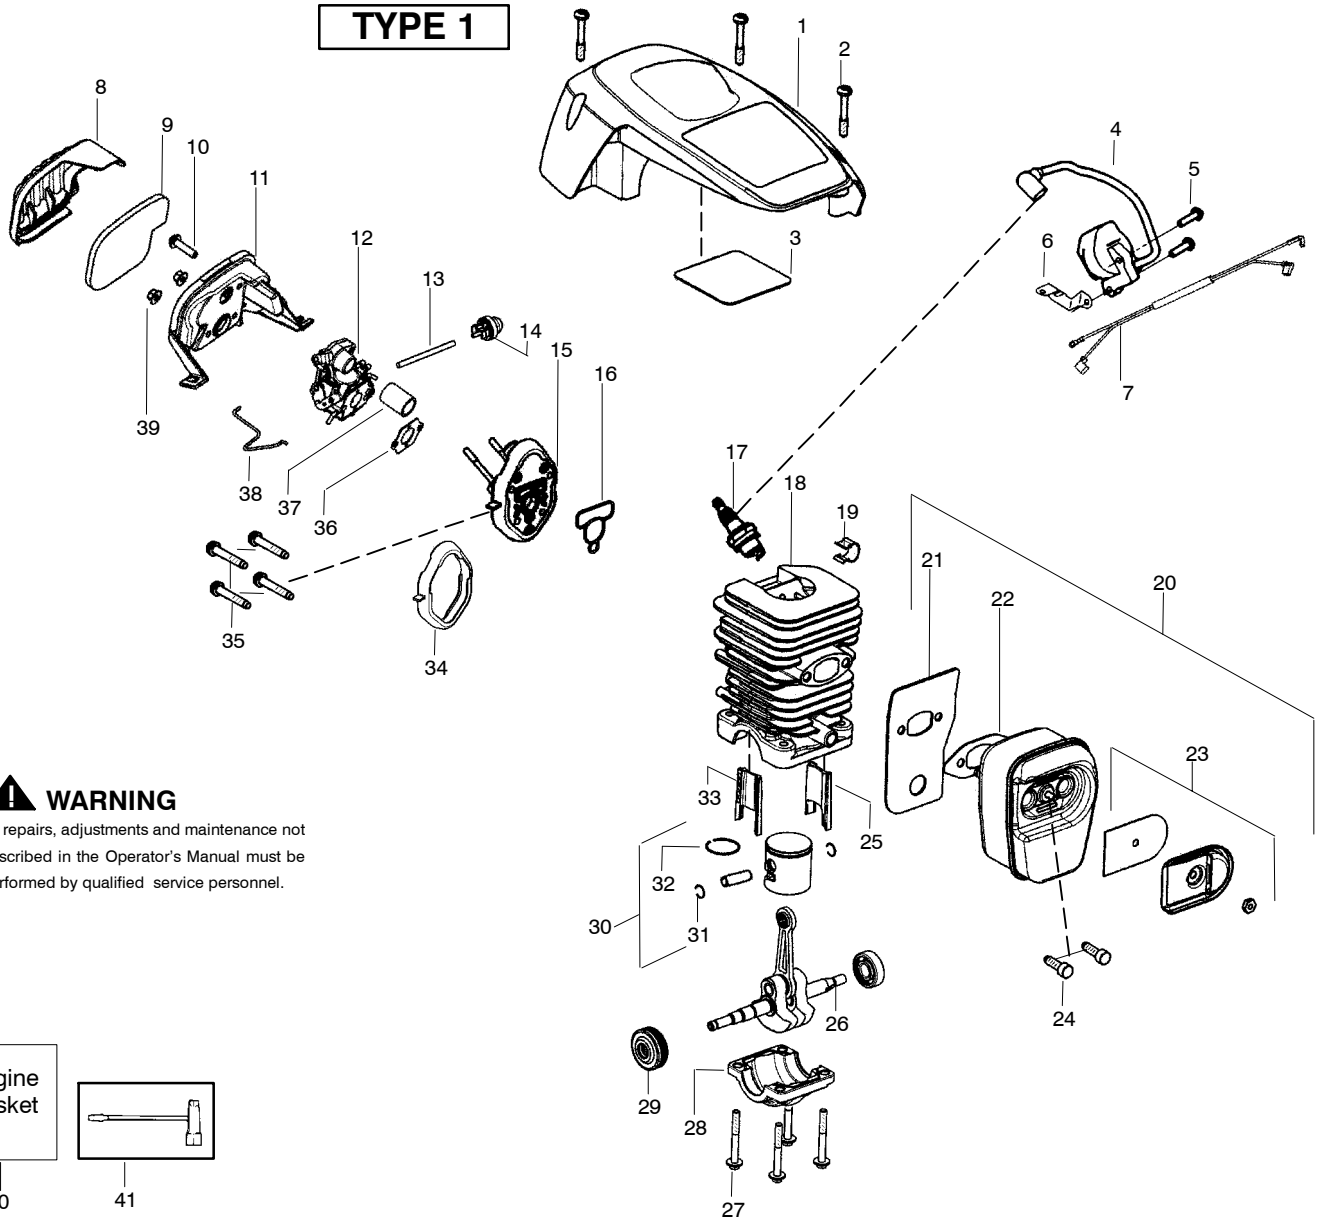

TYPE 1

⚠ WARNING

All repairs, adjustments and maintenance not described in the Operator's Manual must be performed by qualified service personnel.

Ref.	Part No.	Description	Ref.	Part No.	Description	Ref.	Part No.	Description
1.	530058837	Shield-Cylinder (incl. #3)	16.	530071894	Gasket-cyl. o-ring (kit)	32.	530038729	Ring-Piston
2.	530016153	Screw	17.	952030150	Accy-Spark Plug (RCJ-7Y)	33.	530057886	Insert-Right (gray) Cyl.
3.	530059006	Reflector-Tape	18.	530071884	Kit-Cylinder (Incl. 25,33)	34.	530071894	Seal-Adaptor (kit)
4.	530039238	Module - Ignition	19.	530016136	Clip-High Tension Lead	35.	530016426	Screw
5.	530016432	Screw	20.	530071887	Kit-Muffler (Incl. 21-23,24)	36.	530071894	Gasket-Carb. (kit)
6.	530047442	Strap-Ground	21.	530057942	Backplate-Muffler	37.	530057926	Tube-Intake
7.	530057943	Assy-Wire Harness	22.	530071894	Gasket-Muffler (kit)	38.	530057909	Wire-Throttle
8.	530058687	Cover-Air Filter	23.	530071886	Kit-Spark Arrestor	39.	530016101	Nut-Carb.
9.	530057925	Filter-Air	24.	530016338	Bolt-Muffler	40.	530071894	Kit-Gasket (Incl. 16,22,34,36)
10.	530016425	Screw	25.	530057885	Insert-Left (black) Cyl.	41.	530031135	Scrench
11.	530057892	Housing-Air Filter	26.	530012537	Assy-Crankshaft/Rod			Not Shown
12.	---	Carburetor	27.	530016417	Bolt			
	530035590	Zama W-26	28.	530057941	Cap-Crankcase			
13.	530069247	Kit-Fuel Line (Small)	29.	530056363	Assy-Bearing/Seal			
14.	530047721	Bulb-Purge "snap-in"	30.	530071883	Kit-Piston (Incl. 31,32)			
15.	530071889	Kit-Carb. Adaptor (Incl. # 16,34,37)	31.	530015697	Retainer-Piston Pin			
							530165361	Manual-Operator
							530059107	Decal-Warning