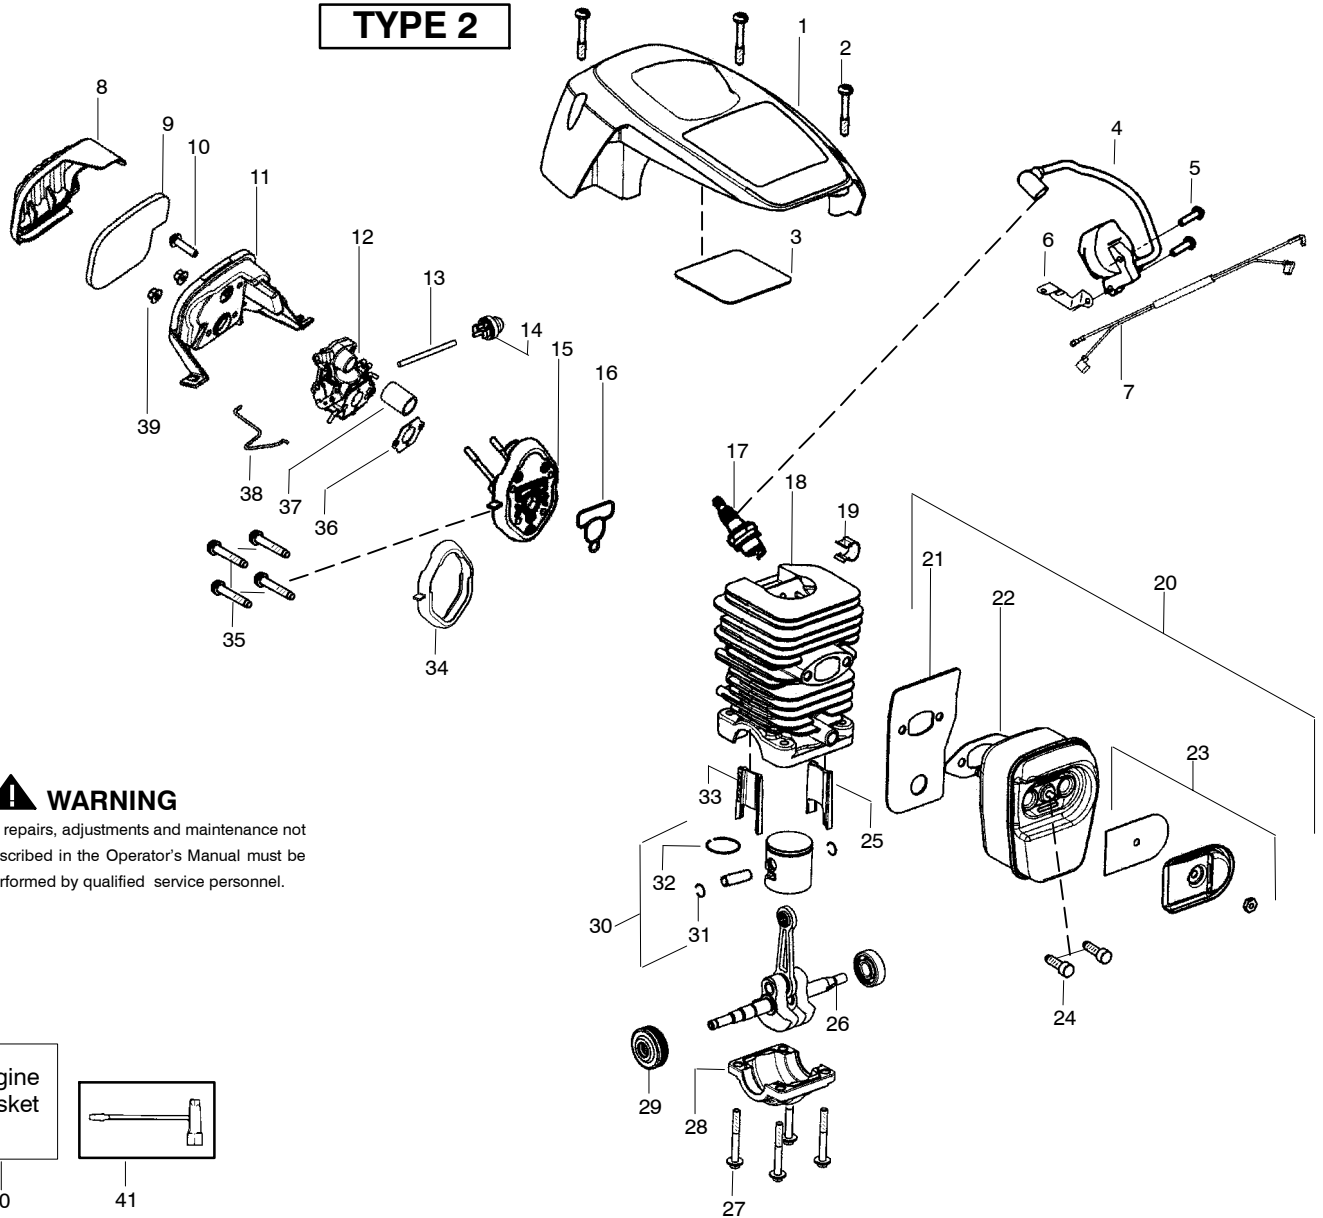

TYPE 2

⚠ WARNING

All repairs, adjustments and maintenance not described in the Operator's Manual must be performed by qualified service personnel.

Ref.	Part No.	Description	Ref.	Part No.	Description	Ref.	Part No.	Description
1.	530058837	Shield-Cylinder (incl. #3)	16.	530071894	Gasket-cyl. o-ring (kit)	32.	530038729	Ring-Piston
2.	530016153	Screw	17.	952030150	Accy-Spark Plug (RCJ-7Y)	33.	530057886	Insert-Right (gray) Cyl.
3.	530059006	Reflector-Tape	18.	530071884	Kit-Cylinder (Incl. 25,33)	34.	530071894	Seal-Adaptor (kit)
4.	530039238	Module - Ignition	19.	530016136	Clip-High Tension Lead	35.	530016426	Screw
5.	530016432	Screw	20.	545006007	Kit-Muffler (Incl .21-23,24)	36.	530071894	Gasket-Carb. (kit)
6.	530047442	Strap-Ground	21.	530057942	Backplate-Muffler	37.	530057926	Tube-Intake
7.	530057943	Assy-Wire Harness	22.	530071894	Gasket-Muffler (kit)	38.	530057909	Wire-Throttle
8.	530058687	Cover-Air Filter	23.	545006056	Kit-Spark Arrestor	39.	530016101	Nut-Carb.
9.	530057925	Filter-Air	24.	530016338	Bolt-Muffler	40.	530071894	Kit-Gasket (Incl . 16,22,34,36)
10.	530016425	Screw	25.	530057885	Insert-Left (black) Cyl.	41.	530031135	Scrench
11.	530057892	Housing-Air Filter	26.	530012537	Assy-Crankshaft/Rod			Not Shown
12.	---	Carburetor	27.	530016417	Bolt			
	530035590	Zama W-26	28.	530057941	Cap-Crankcase			
13.	530069247	Kit-Fuel Line (Small)	29.	530056363	Assy-Bearing/Seal			
14.	530047721	Bulb-Purge "snap-in"	30.	530071883	Kit-Piston (Incl. 31,32)			
15.	530071889	Kit-Carb. Adaptor (Incl. # 16,34,37)	31.	530015697	Retainer-Piston Pin			
							545082917	Manual-Operator
							530059107	Decal-Warning

✓ = NEW PART NUMBER FOR THIS IPL

* = REFER TO THE SERVICE REFERENCE INDICATED FOR MORE INFORMATION. (LOCATED AT END OF IPL)