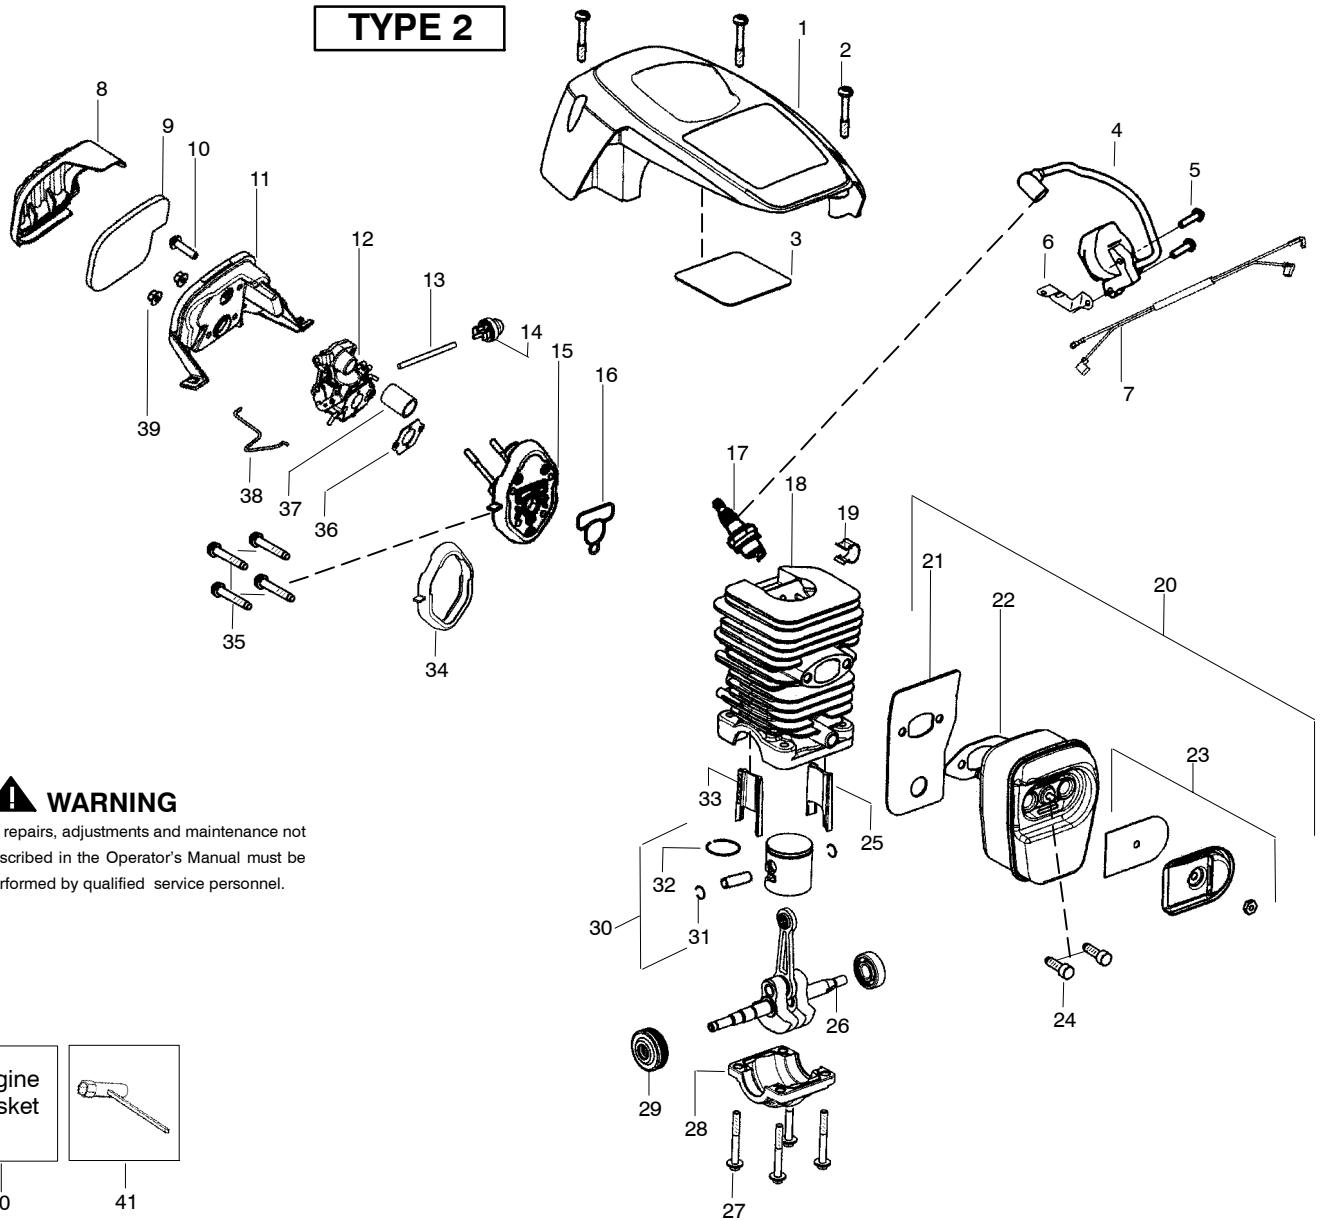

TYPE 2

WARNING

All repairs, adjustments and maintenance not described in the Operator's Manual must be performed by qualified service personnel.

Ref.	Part No.	Description	Ref.	Part No.	Description	Ref.	Part No.	Description
1.	530058838	Shield-Cylinder (incl. #3)	16.	530071894	Gasket-cyl. o-ring (kit)	34.	530071894	Seal-Adaptor (kit)
2.	530016153	Screw	17.	952030150	Accy- Spark Plug (RCJ-7Y)	35.	530016426	Screw
3.	530059006	Reflector-Tape	18.	530071884	Kit-Cylinder (Incl. 25,33)	36.	530071894	Gasket-Carb. (kit)
4.	530039198	Module - Ignition	19.	530016136	Clip-High Tension Lead	37.	530057926	Tube-Intake
5.	530016432	Screw	20.	545006007	Kit-Muffler (Incl .21-23,24)	38.	530057909	Wire-Throttle
6.	530047442	Strap-Ground	21.	530057942	Backplate-Muffler	39.	530016101	Nut-Carb.
7.	530057943	Assy-Wire Harness	22.	530071894	Gasket-Muffler (kit)	40.	530071894	Kit-Gasket (Incl. # 16,22,34,36)
8.	530058687	Cover-Air Filter	23.	545006056	Kit-Spark Arrestor	41.	530031163	Wrench-Bar
9.	530057925	Filter-Air	24.	530016338	Bolt-Muffler			Not Shown
10.	530016425	Screw	25.	530057885	Insert-Left (black) Cyl.			
11.	530057892	Housing-Air Filter	26.	530012537	Assy-Crankshaft/Rod			
12.	---	Carburetor	27.	530016417	Bolt			
	530035590	Zama W-26	28.	530057941	Cap-Crankcase			
13.	530069247	Kit-Fuel Line (Small)	29.	530056363	Assy-Bearing/Seal			
14.	530047721	Bulb-Purge "snap-in"	30.	530071883	Kit-Piston (Incl. 31,32)	✓	545137224	Manual-Operator
15.	530071889	Kit-Carb. Adaptor (Incl. # 16,34,37)	31.	530015697	Retainer-Piston Pin		530059107	Decal-Warning
			32.	530038729	Ring-Piston		530058840	Decal-Start/Stop Inst.
			33.	530057886	Insert-Right (gray) Cyl.			

✓ = NEW PART NUMBER FOR THIS IPL

* = REFER TO THE SERVICE REFERENCE INDICATED FOR MORE INFORMATION. (LOCATED AT END OF IPL)