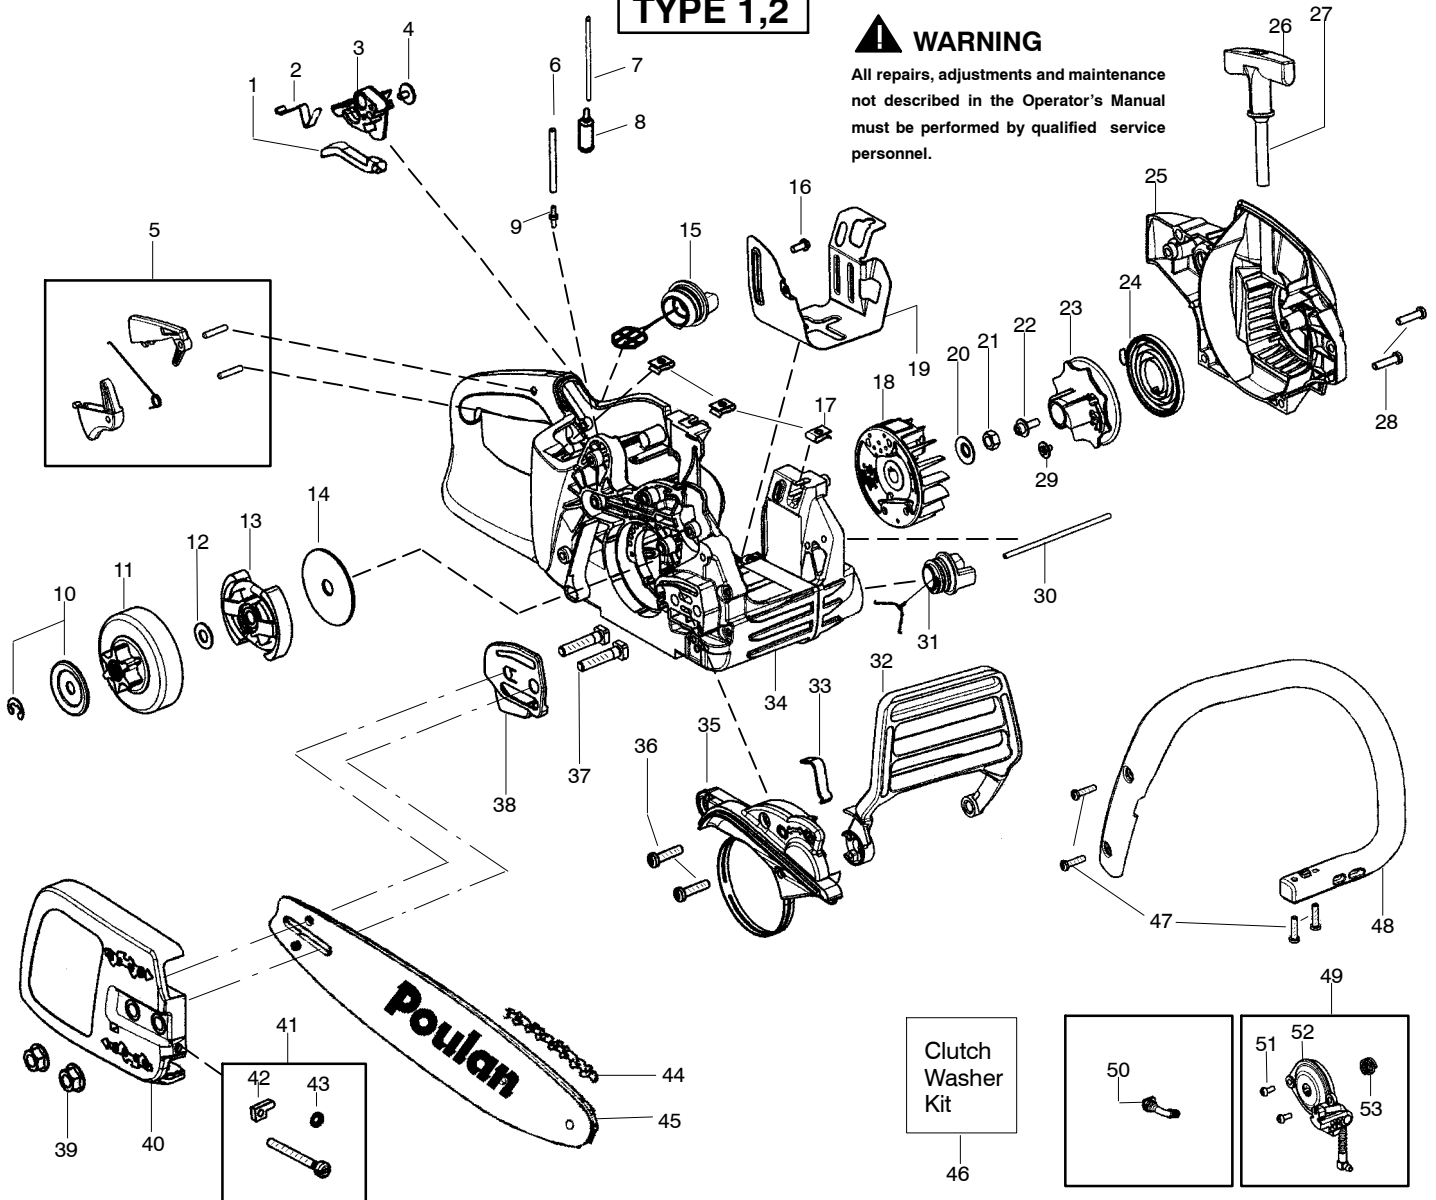

TYPE 1,2

⚠ WARNING

All repairs, adjustments and maintenance not described in the Operator's Manual must be performed by qualified service personnel.

Ref.	Part No.	Description	Ref.	Part No.	Description	Ref.	Part No.	Description
1.	530057893	Knob-Choke	20.	530015127	Washer-Flywheel	40.	530058935	Assy-Clutch Cover (Incl. # 41)
2.	530057908	Spring-Ign. Switch	21.	530016134	Nut-Flywheel	41.	530069611	Kit-Bar Adjust (Incl. 42,43)
3.	530057891	Lever-Ign. Switch	22.	530015920	Screw	42.	530015826	Pin-Bar Adjust
4.	530016080	Screw	23.	530057890	Pulley-Starter	43.	530038593	Retainer-Bar Adjust
5.	530071888	Kit-Trigger/Lockout	24.	530042095	Spring-Starter	44.	952051211	Accy-16" Chain
6.	530069216	Kit-Fuel Line (Large)	25.	530058812	Housing-Fan	45.	952044370	Accy-16" Bar
7.	530069247	Kit-Fuel Line (Small)	26.	530056402	Handle-Starter	46.	530071945	Kit-Clutch Washer (Incl. 10,12)
8.	530095649	Assy-Fuel Pick Up	27.	530069232	Kit-Rope	47.	530016432	Screw
9.	530023877	Fitting-Fuel line	28.	530016432	Screw	48.	530057888	Handle-Front
10.	530071945	Kit-Clutch Washer	29.	530016080	Screw	49.	530071891	Kit-Oil Pump (Incl. 51,52,53)
11.	530057905	Assy-Clutch Drum 3/8"	30.	530058786	Assy-Oil Vent	50.	530057924	Assy-Oil Pick Up
12.	530071945	Kit-Clutch Washer	31.	530057236	Assy-Oil Cap w/ret.	51.	530016064	Screw
13.	530057907	Assy-Clutch	32.	530057897	Handguard	52.	530057931	Assy-Oil Pump
14.	530016419	Washer-Large Clutch	33.	530016416	Spring-Handguard	53.	530037820	Gear-Worm
15.	530047192	Assy-Fuel Cap w/ret	34.	530058863	Assy-Chassis (Incl. 5,6,7,8,9,15,16, 17,19,31,33,37)			
16.	530016064	Screw	35.	530071893	Kit-Chainbrake			
17.	530015922	Nut-"U" type speed	36.	530016432	Screw			
18.	530057937	Assy-Flywheel	37.	530016133	Bolt-Bar			
19.	530057911	Shield-Heat	38.	530057910	Plate-Bar			
			39.	530015917	Nut-Bar			