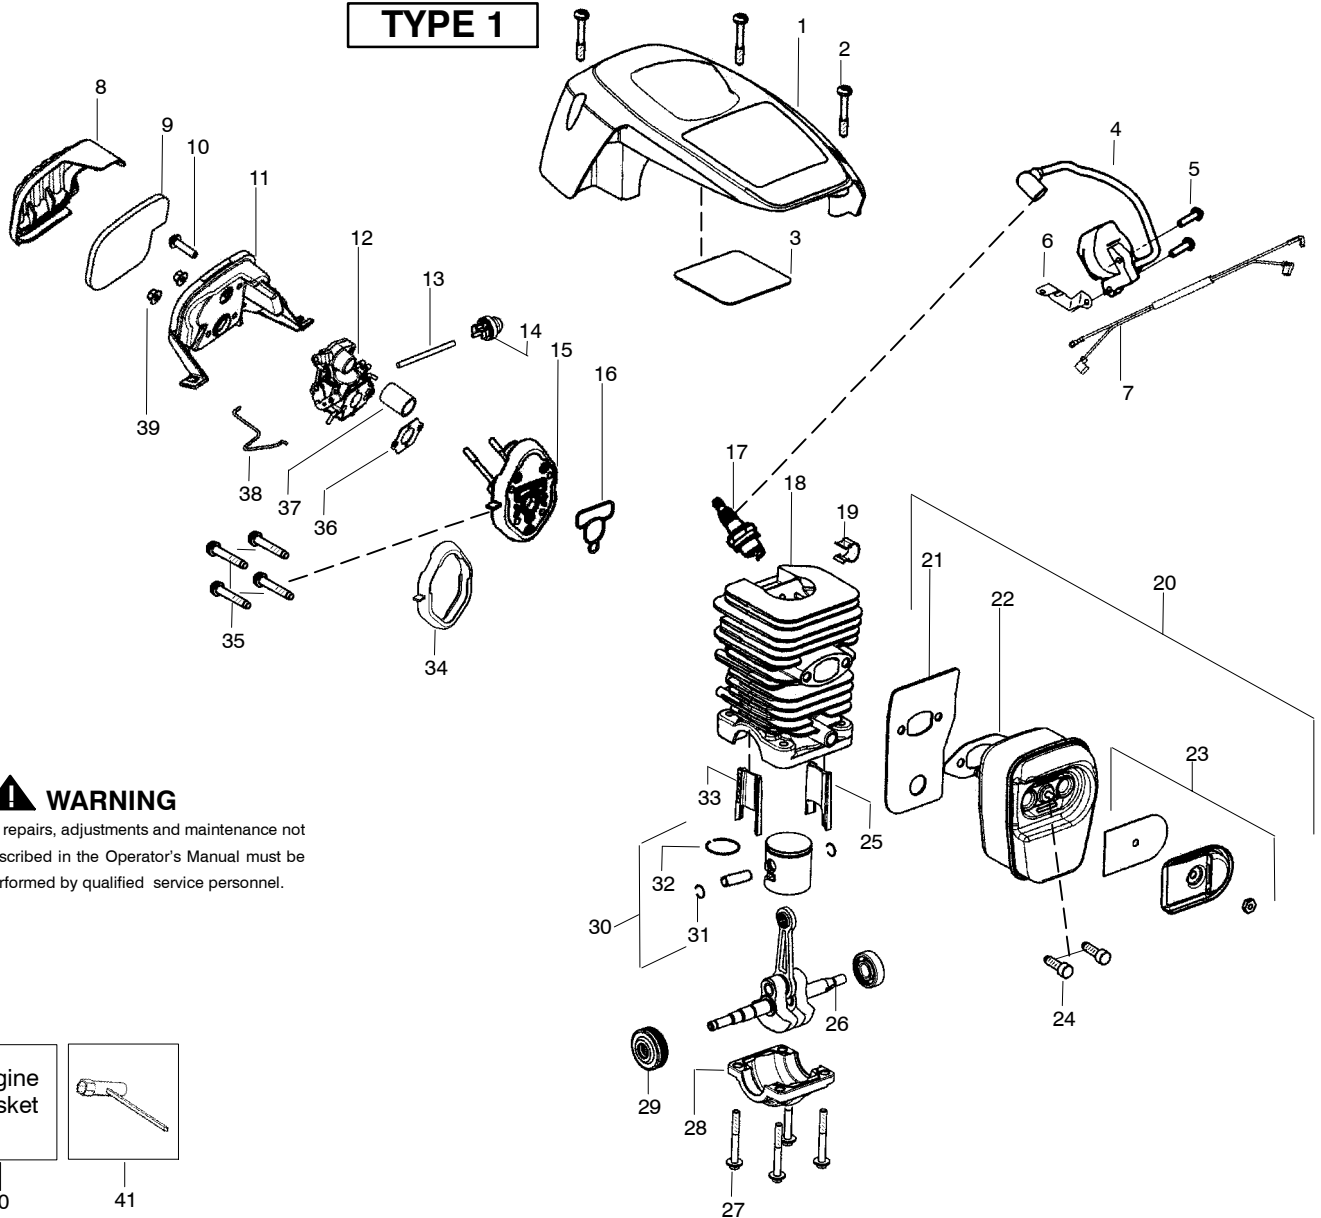

PARTS LIST NO. 530165403		Poulan® PARTS LIST	CHAIN SAW MODEL(s) P3416
DATE 5/31/07	Replaces 530165403 - 12/14/06		Note: Illustration may differ from actual model due to design changes

TYPE 1

WARNING

All repairs, adjustments and maintenance not described in the Operator's Manual must be performed by qualified service personnel.