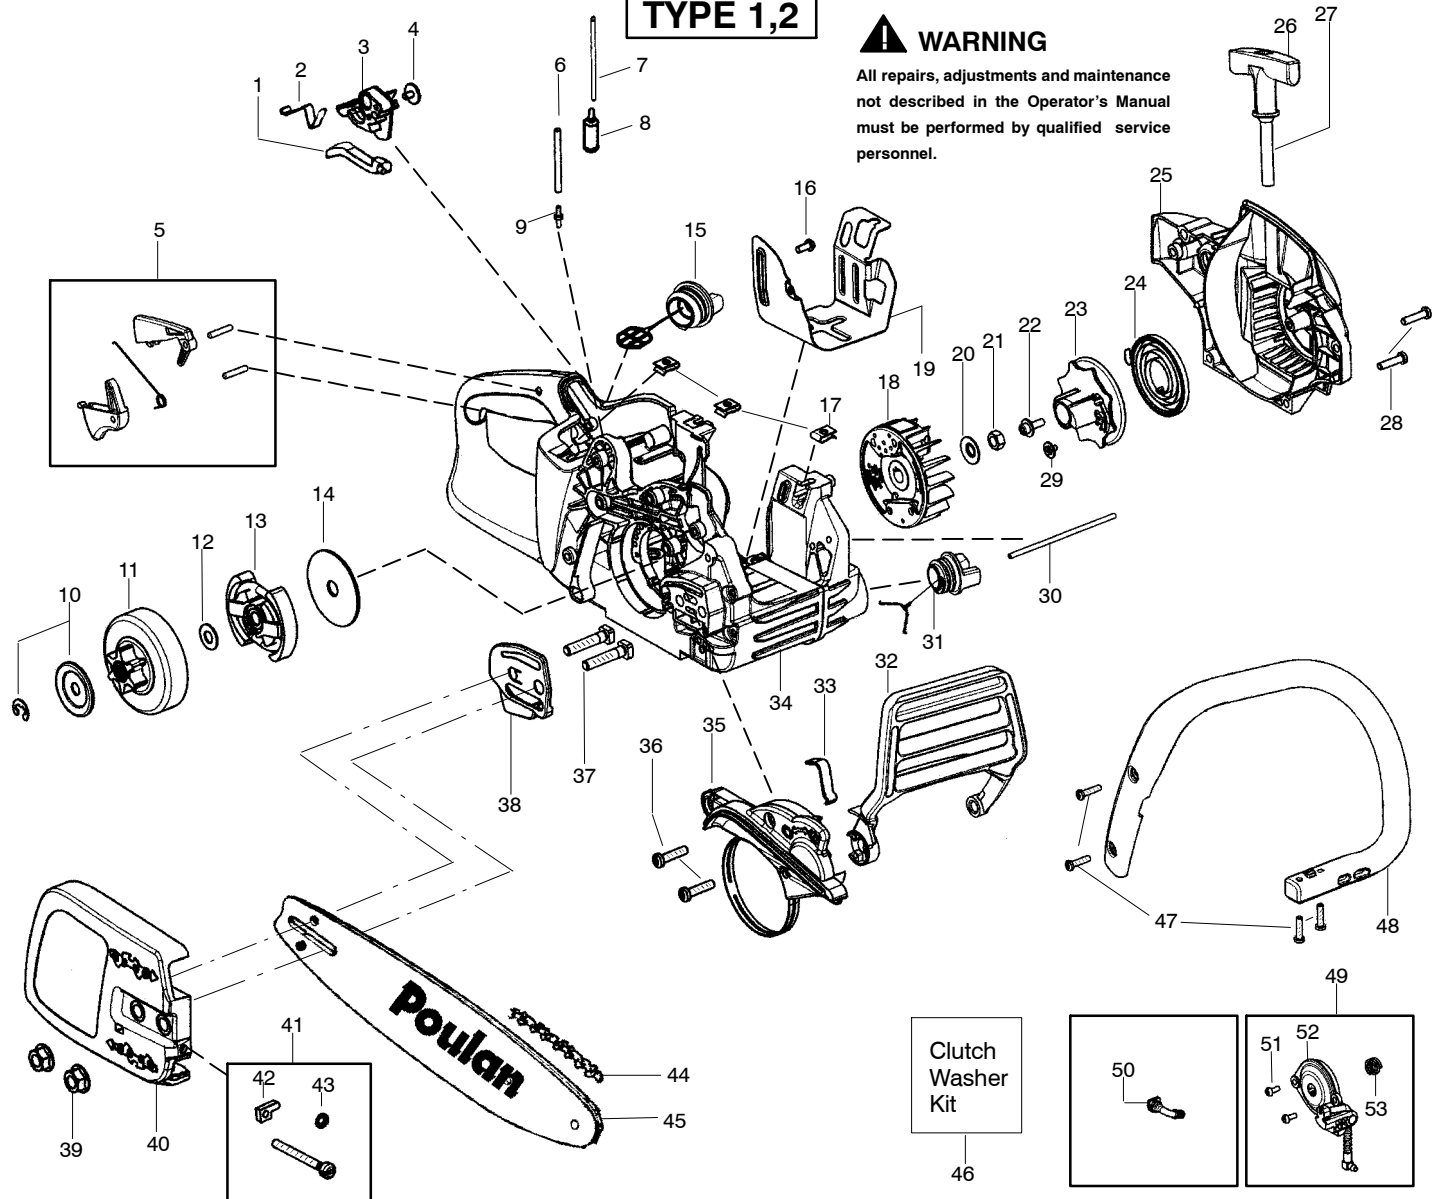

TYPE 1,2

▲ WARNING

All repairs, adjustments and maintenance not described in the Operator's Manual must be performed by qualified service personnel.

Ref.	Part No.	Description	Ref.	Part No.	Description	Ref.	Part No.	Description
1.	530057893	Knob-Choke	22.	530015920	Screw	40.	530058933	Assy-Clutch Cover (Incl. # 41)
2.	530057908	Spring-Ign. Switch	23.	530057890	Pulley-Starter	41.	530069611	Kit-Bar Adjust (Incl. 42,43)
3.	530057891	Lever-Ign. Switch	24.	530042095	Spring-Starter	42.	530015826	Pin-Bar Adjust (Incl. 42,43)
4.	530016080	Screw	25.	530058810	Housing-Fan	43.	530038593	Retainer-Bar Adjust
5.	530071888	Kit-Trigger/Lockout	26.	530056402	Handle-Starter	44.	952051211	Accy-16" Chain
6.	530069216	Kit-Fuel Line (Large)	27.	530069232	Kit-Rope	45.	952044370	Accy-16" Bar
7.	530069247	Kit-Fuel Line (Small)	28.	530016432	Screw	46.	530071945	Kit-Clutch Washer (Incl. 10,12)
8.	530095649	Assy-Fuel Pick Up	29.	530016080	Screw	47.	530016432	Screw
9.	530023877	Fitting-Fuel line	30.	530058786	Assy-Oil Vent	48.	530057888	Handle-Front
10.	530071945	Kit-Clutch Washer	31.	530057236	Assy-Oil Cap w/ret.	49.	530071891	Kit-Oil Pump (Incl. 51,52,53)
11.	530057905	Assy-Clutch Drum 3/8"	32.	530057897	Handguard	50.	530057924	Assy-Oil Pick Up
12.	530071945	Kit-Clutch Washer	33.	530016416	Spring-Handguard	51.	530016064	Screw
13.	530057907	Assy-Clutch	34.	---	Assy-Chassis (Incl. 5,6,7,8,9,15,16,17,19,31,33,37)	52.	530057931	Assy-Oil Pump
14.	530016419	Washer-Large Clutch				53.	530037820	Gear-Worm
15.	530047192	Assy-Fuel Cap w/ret						
16.	530016064	Screw						
17.	530015922	Nut-"U" type speed						
18.	530057937	Assy-Flywheel	35.	530071893	Kit-Chainbrake			
19.	530057911	Shield-Heat	36.	530016432	Screw			
20.	530015127	Washer-Flywheel	37.	530016133	Bolt-Bar			
21.	530016134	Nut-Flywheel	38.	530057910	Plate-Bar			
			39.	530015917	Nut-Bar