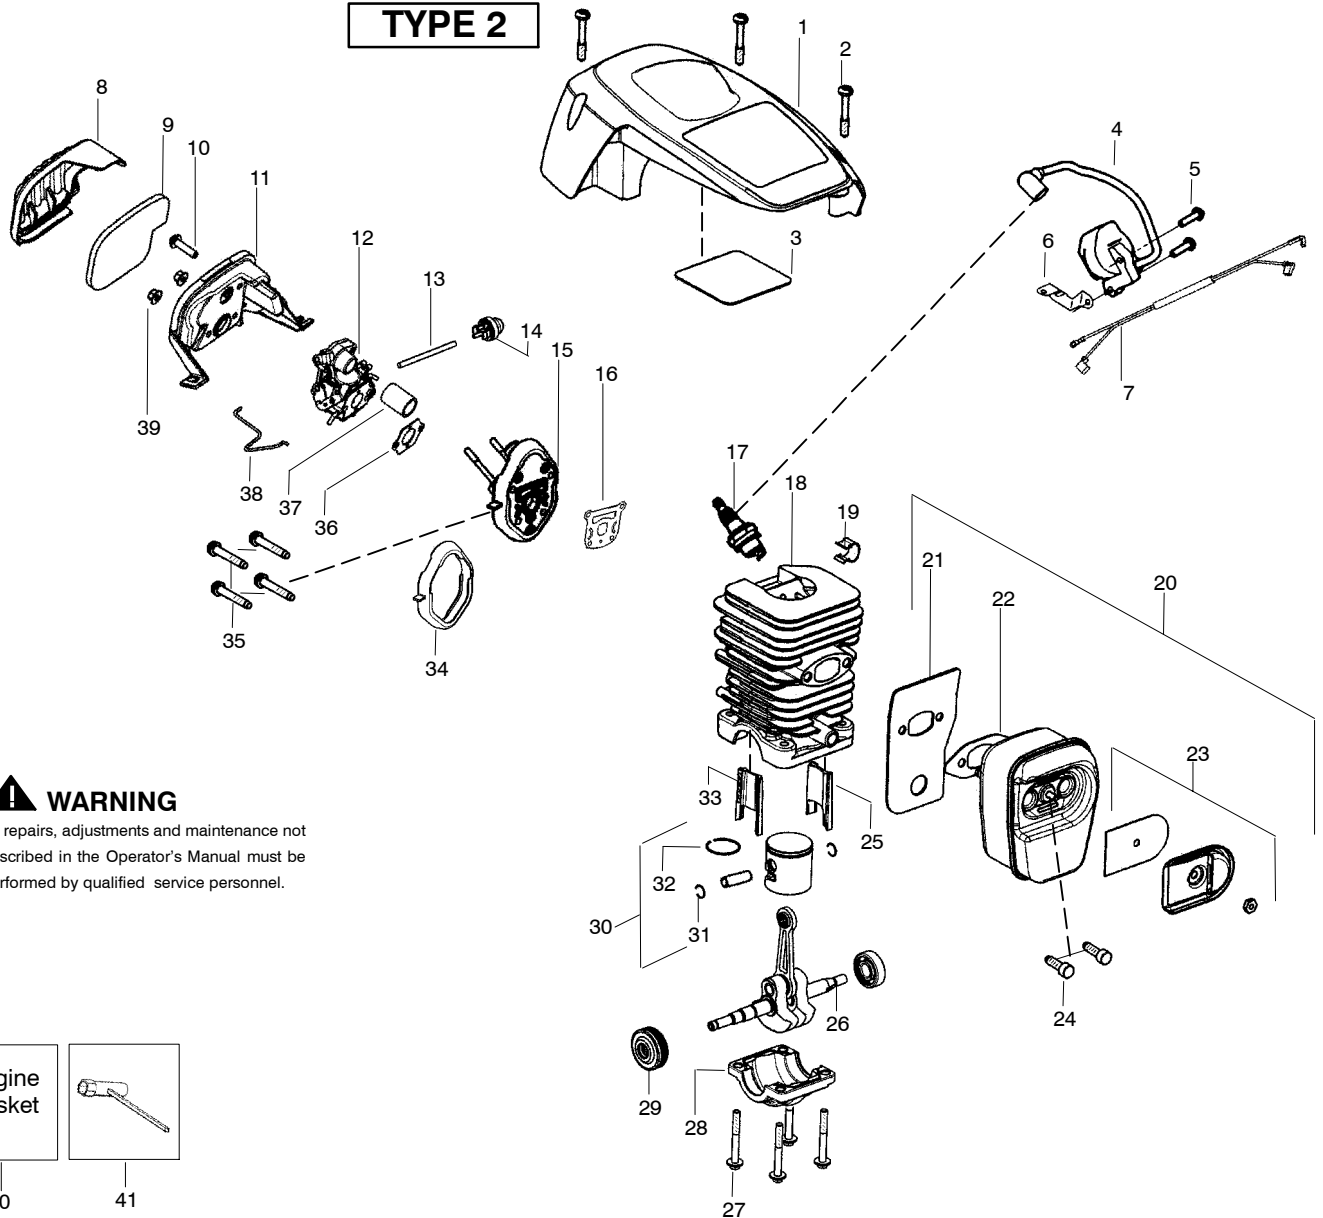

TYPE 2

⚠ WARNING
All repairs, adjustments and maintenance not described in the Operator's Manual must be performed by qualified service personnel.

Ref.	Part No.	Description	Ref.	Part No.	Description	Ref.	Part No.	Description
1.	530058837	Shield-Cylinder (incl. #2 & 3)	16.	530071894	Gasket-cyl. o-ring (kit)	34.	530071894	Seal-Adaptor (kit)
2.	530016153	Screw	17.	952030150	Accy-Spark Plug (RCJ-7Y)	35.	530016426	Screw
3.	530059006	Reflector-Tape	18.	530071884	Kit-Cylinder (Incl. 25,33)	36.	530071894	Gasket-Carb. (kit)
4.	530039198	Module - Ignition	19.	530016136	Clip-High Tension Lead	37.	530057926	Tube-Intake
5.	530016432	Screw	20.	545006007	Kit-Muffler (Incl. 21,22,23,24)	38.	530057909	Wire-Throttle
6.	530047442	Strap-Ground	21.	530057942	Backplate-Muffler	39.	530016101	Nut-Carb.
7.	530057943	Assy-Wire Harness	22.	530071894	Gasket-Muffler (kit)	40.	530071894	Kit-Gasket (Incl. 16,22,34,36)
8.	530058687	Cover-Air Filter	23.	545006056	Kit-Spark Arrestor	41.	530031163	Wrench-Bar
9.	530057925	Filter-Air	24.	530016338	Bolt-Muffler			Not Shown
10.	530016425	Screw	25.	545015301	Insert-Left (black) Cyl.			
11.	530057892	Housing-Air Filter	26.	530012537	Assy-Crankshaft/Rod Bolt			
12.	---	Carburetor	27.	530016417	Bolt			
	545070601	Zama W-26B (Incl. 14)	28.	530057941	Cap-Crankcase			
13.	530069247	Kit-Fuel Line (Small)	29.	530056363	Assy-Bearing/Seal			
14.	530047721	Bulb-Purge "snap-in"	30.	530071883	Kit-Piston (Incl. 31,32)	545137224		Manual-Operator
15.	530071889	Kit-Carb. Adaptor (Incl. # 16,34,37)	31.	530015697	Retainer-Piston Pin	530059107		Decal-Warning
			32.	530038729	Ring-Piston			
			33.	545015401	Insert-Right (gray) Cyl.			

✓ = NEW PART NUMBER FOR THIS IPL

* = REFER TO THE SERVICE REFERENCE INDICATED FOR MORE INFORMATION. (LOCATED AT END OF IPL)