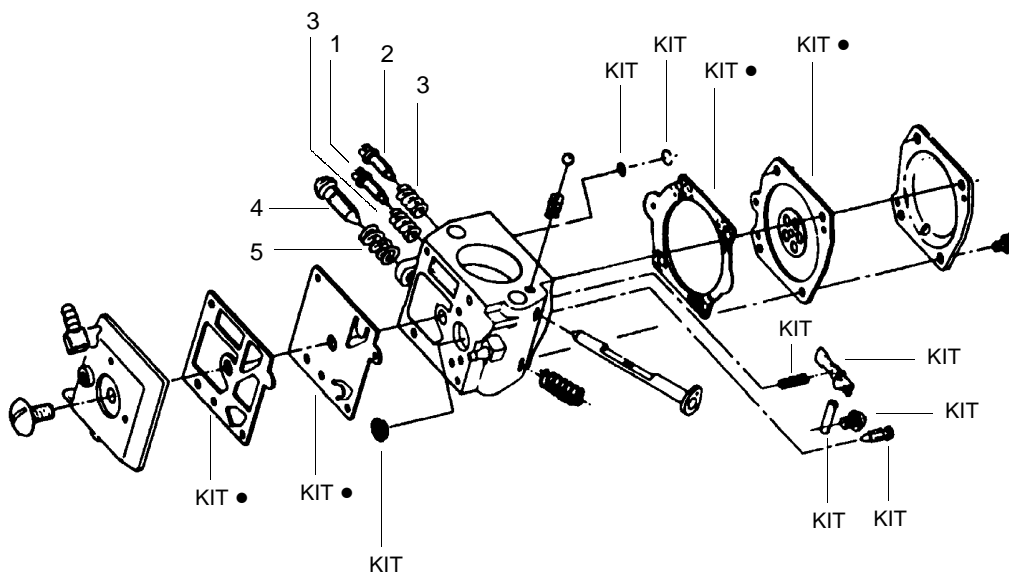

Carburetor Assembly #530069895 (HDA-164)

Carb.
Repair Kit

6

Gasket/
Diaphragm
Kit

7

KEY NO.	PART NO.	DESCRIPTION
1.	530035449	Needle (Low)
2.	530035448	Needle (High)
3.	530035243	Needle Adjust Spring
4.	530035238	Idle Adjust Screw
5.	530035242	Idle Adjust Spring
6.	530069849	Carburetor Repair Kit (KIT=Contents)
7.	530069844	Gasket/Diaphragm Kit (●=Contents)
Not Shown		
	530038317	Limiters Cap (Low)
	530038318	Limiters Cap (High)

✓ = NEW PART NUMBER FOR THIS IPL

★ = REFER TO THE SERVICE REFERENCE INDICATED FOR MORE INFORMATION. (LOCATED AT END OF IPL)