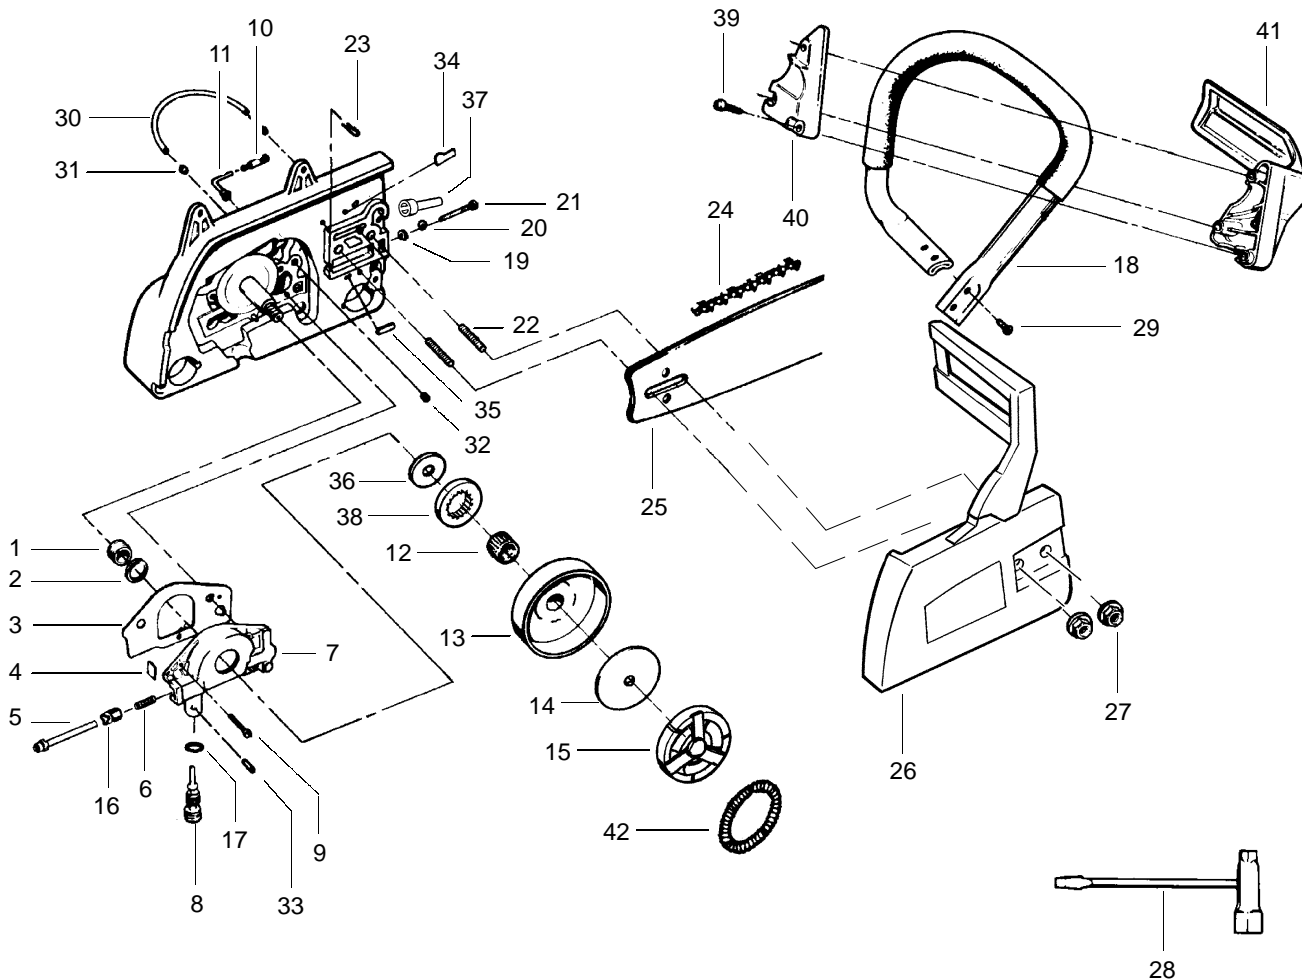

↙ = NEW PART NUMBER FOR THIS IPL

★ = REFER TO THE SERVICE REFERENCE INDICATED FOR MORE INFORMATION. (LOCATED AT END OF IPL)

KEY NO.	PART NO.	DESCRIPTION	KEY NO.	PART NO.	DESCRIPTION
1	530027140	Worm Gear	24	-	Chain
2	530019147	Seal		952051266	Model 3450-20" (72LXP)
3	530069487	Gasket Kit		952051459	Model 3750-22" (72LXP)
4	530027128	Dust Plug	25	-	Bar
5	530014204	Plunger		952044544	Model 3450-20" (SN)
6	530027126	Spring		952044723	Model 3750-22" (SN)
7	530069218	Oil Pump Ass'y.	26	507476721	Chainbrake (Type 4)
8	530015873	Oiler Adjustment Screw	27	530015251	Nut
9	530015871	Screw	28	-	Scrench
10	530027272	Oil Pickup & Filter		530031135	Silver finish (1/2" x 3/4")
11	530027192	Oiler Intake Line		530031146	Gold finish (9/16" x 3/4")
12	530032049	Clutch Bearing	29	530016058	Screw
13	530048083	Drum Sprocket	30	530021061	Oiler Discharge Line
14	530027161	Clutch Plate	31	530002464	Oil Discharge Sleeve
15	-	Clutch Ass'y.	32	530015422	Tubing Nut
	530014161	Model 3450 T1 & T2 & T4	33	530015752	Oiler Adjustment Pin
	530049418	Model 3750 T1 & T2, 3450 T3	34	530027222	Chain Pad - Top
16	530027129	Oil Gear Spur	35	530027223	Chain Pad
17	530019079	"O" Ring	36	530015733	Thrust Washer
18	530047163	Handlebar Ass'y.	37	530029236	Crankcase Plug
19	530023064	Bar Adjusting Pin	38	530048098	Rim Floating (3/8)
20	530038593	Retainer	39	530015509	Screw-Handguard (Type 1-3 only)
21	530016110	Screw	40	530024467	Cap-Handguard (Type 1-3 only)
22	530016238	Bar Stud	41	530024466	Handguard (Type 1-3 only)
23	530015108	Vent Pin	42	530027160	Spring - Clutch