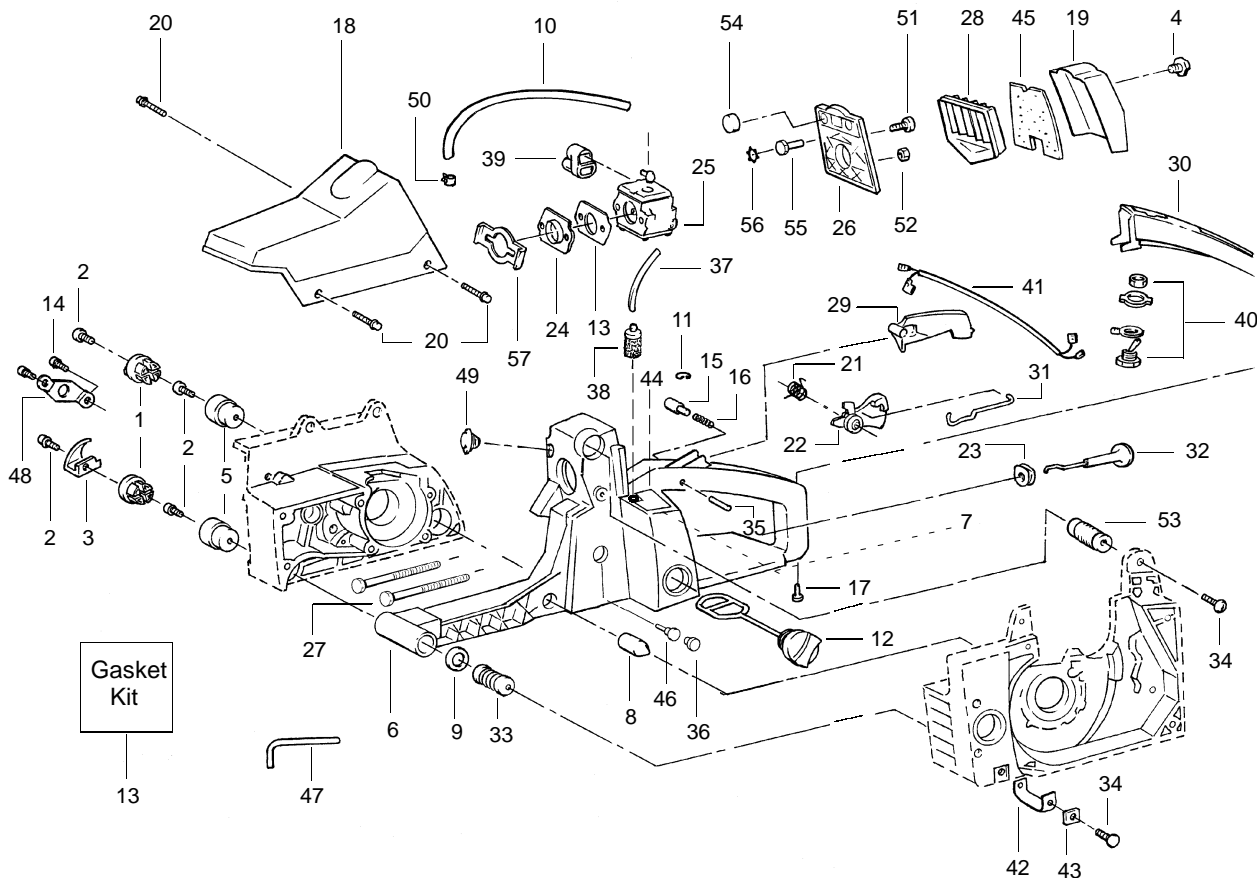

PARTS LIST NO. 530087168		POULAN® PARTS LIST	Chain Saw Model(s): 3450 & 3750	
DATE 1/6/03	REPLACES 530087168 - 7/12/01		Note: Illustration may differ from actual model due to design changes	PAGE NO. 2

KEY NO.	PART NO.	DESCRIPTION	KEY NO.	PART NO.	DESCRIPTION
1	530027732	Retainer-Chain Catcher	29	530027135	Throttle Lockout
2	530016057	Screw	30	-	Rear Handle Cover
3	530027733	Chain Catcher		530053351	(Purple)
4	530049248	Knob-Carb. Cover		530049257	(Black)
5	530042080	Lower Isolator	31	530027073	Throttle Wire
6	530069974	Tank & Handle Kit	32	530027075	Choke Knob
7	530019192	Seal Carb. Cover-Left	33	530069384	Isolator Kit
8	530027187	Isolator-Bumper	34	530015871	Screw
9	530015123	Washer	35	530015701	Dowel Pin
10	530069897	Impulse Line Kit	36	530038264	Plug-Bronze Vent
11	530015702	"C" Clip	37	530069910	Fuel Line Kit
12	530010845	Fuel Cap Ass'y. (Incl. "O" Ring)	38	530091878	Fuel Filter Ass'y.
13	530069891	Gasket Kit	39	530049265	Carb. Grommet
14	530015875	Screw	40	530069225	Switch Kit
15	530029666	Button-Throttle Lock	41	530027138	Lead Wire Ass'y.
16	530024772	Spring-Throttle	42	530037009	AV Strap
17	530015716	Screw	43	530037012	Strap Retainer Plate
18	-	Cylinder Shield	44	530019191	Seal Carb Cover-Right
	530053329	(Purple)	45	530049684	Sound Foam
	530049271	(Black)	46	530026119	Check Valve
19	-	Carb. Cover Ass'y.	47	530031159	Hex Wrench 5/32
	530053362	(Purple)	48	530029347	Bracket
	530053440	(Black)	49	530025922	Plug-Air Box
20	530015650	Screw	50	530053893	Clamp
21	530027134	Trigger Latch Spring	51	530015598	Screw-Air Filter Base
22	530027133	Throttle Trigger	52	530049561	Nut-Air Filter
23	530036053	Grommet-Choke Rod	53	530047334	Cylinder Mount Ass'y.
24	530049465	Bracket-Intake	54	530027399	Bumper
25	530069895	Carburetor Kit (HDA-164)	55	530015839	Screw-Carb Knob
26	530049260	Air Filter Base	56	530016199	Retaining Ring
27	530049562	Carb. Mounting Stud	57	530049273	Bracket-Carb Stud
28	503553902	Air Filter			

↙ = NEW PART NUMBER FOR THIS IPL

★ = REFER TO THE SERVICE REFERENCE INDICATED FOR MORE INFORMATION. (LOCATED AT END OF IPL)