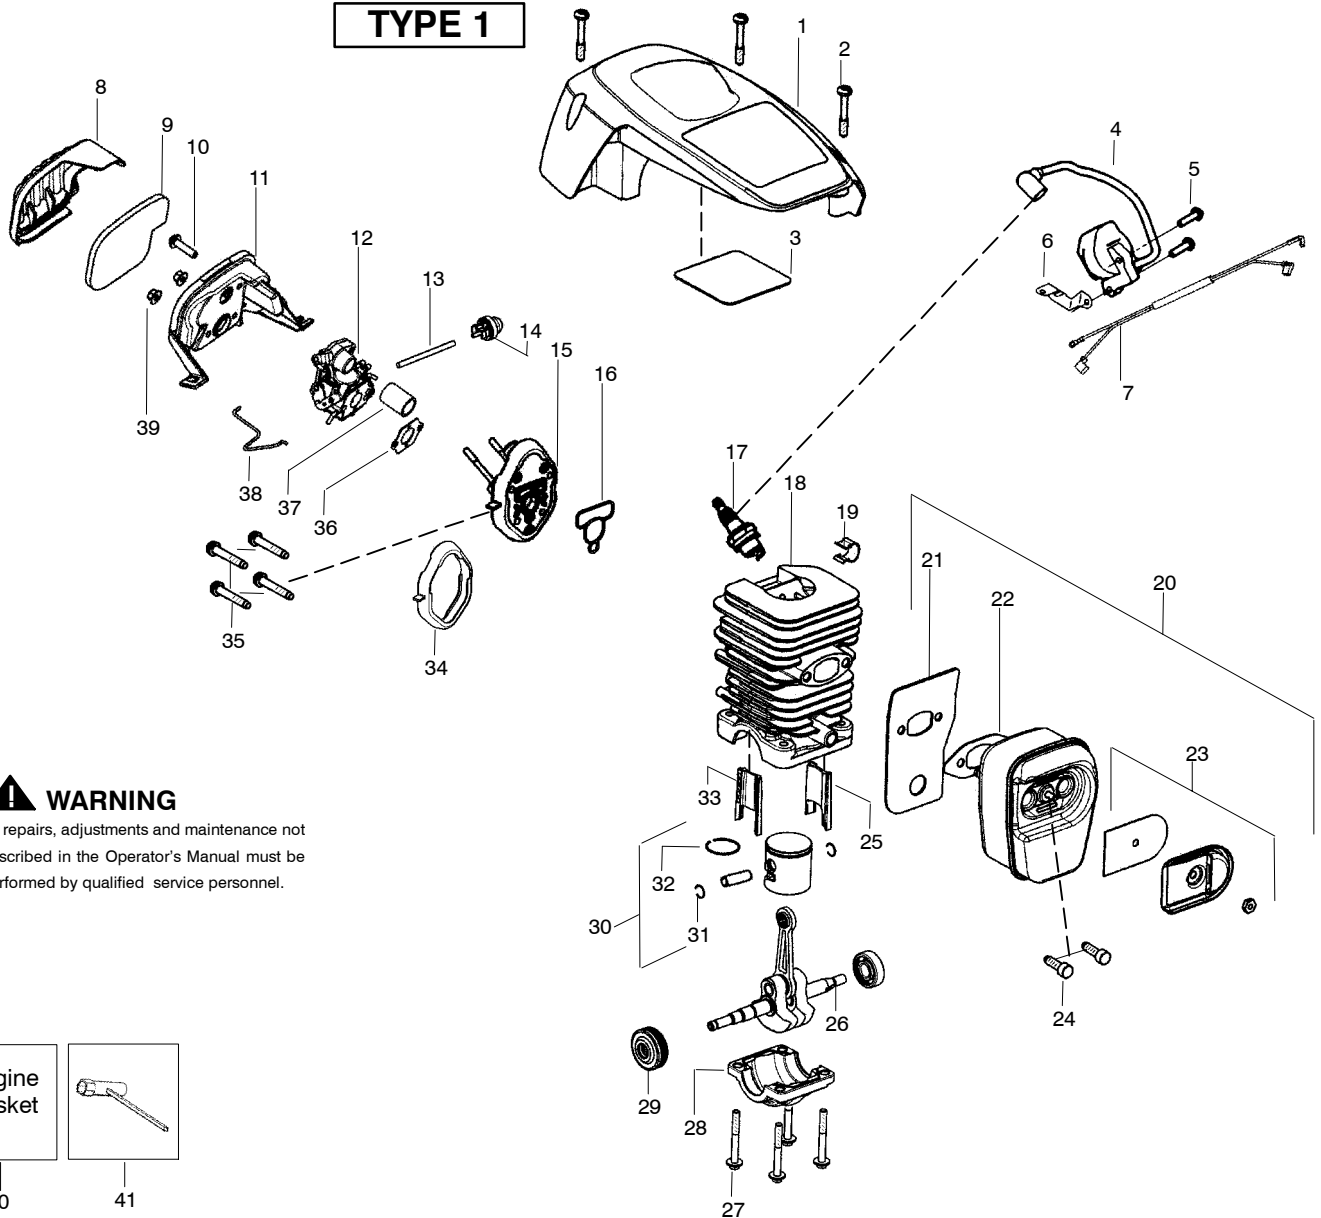

PARTS LIST NO. 530165402		Poulan® PARTS LIST	CHAIN SAW MODEL(s) P3314
DATE 10/01/07	Replaces 530165402 - 12/14/06		Note: Illustration may differ from actual model due to design changes

TYPE 1

WARNING

All repairs, adjustments and maintenance not described in the Operator's Manual must be performed by qualified service personnel.