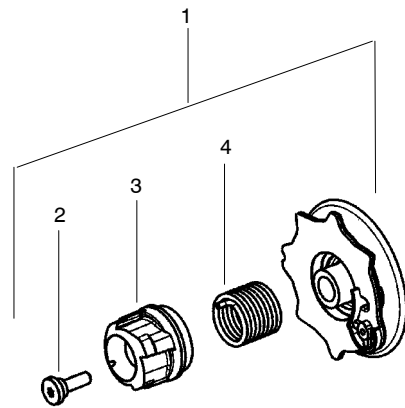

Spring Assist Pulley System

1. 530071966 Kit -Starter Pulley
2. 530021179 Screw
3. 530059677 Hub
4. 530021180 Spring

✓ = NEW PART NUMBER FOR THIS IPL   ★ = REFER TO THE SERVICE REFERENCE INDICATED FOR MORE INFORMATION. (LOCATED AT END OF IPL)
● = THESE PARTS ARE ILLUSTRATED FOR CLARITY. ORDER COMPLETE ASSEMBLY.