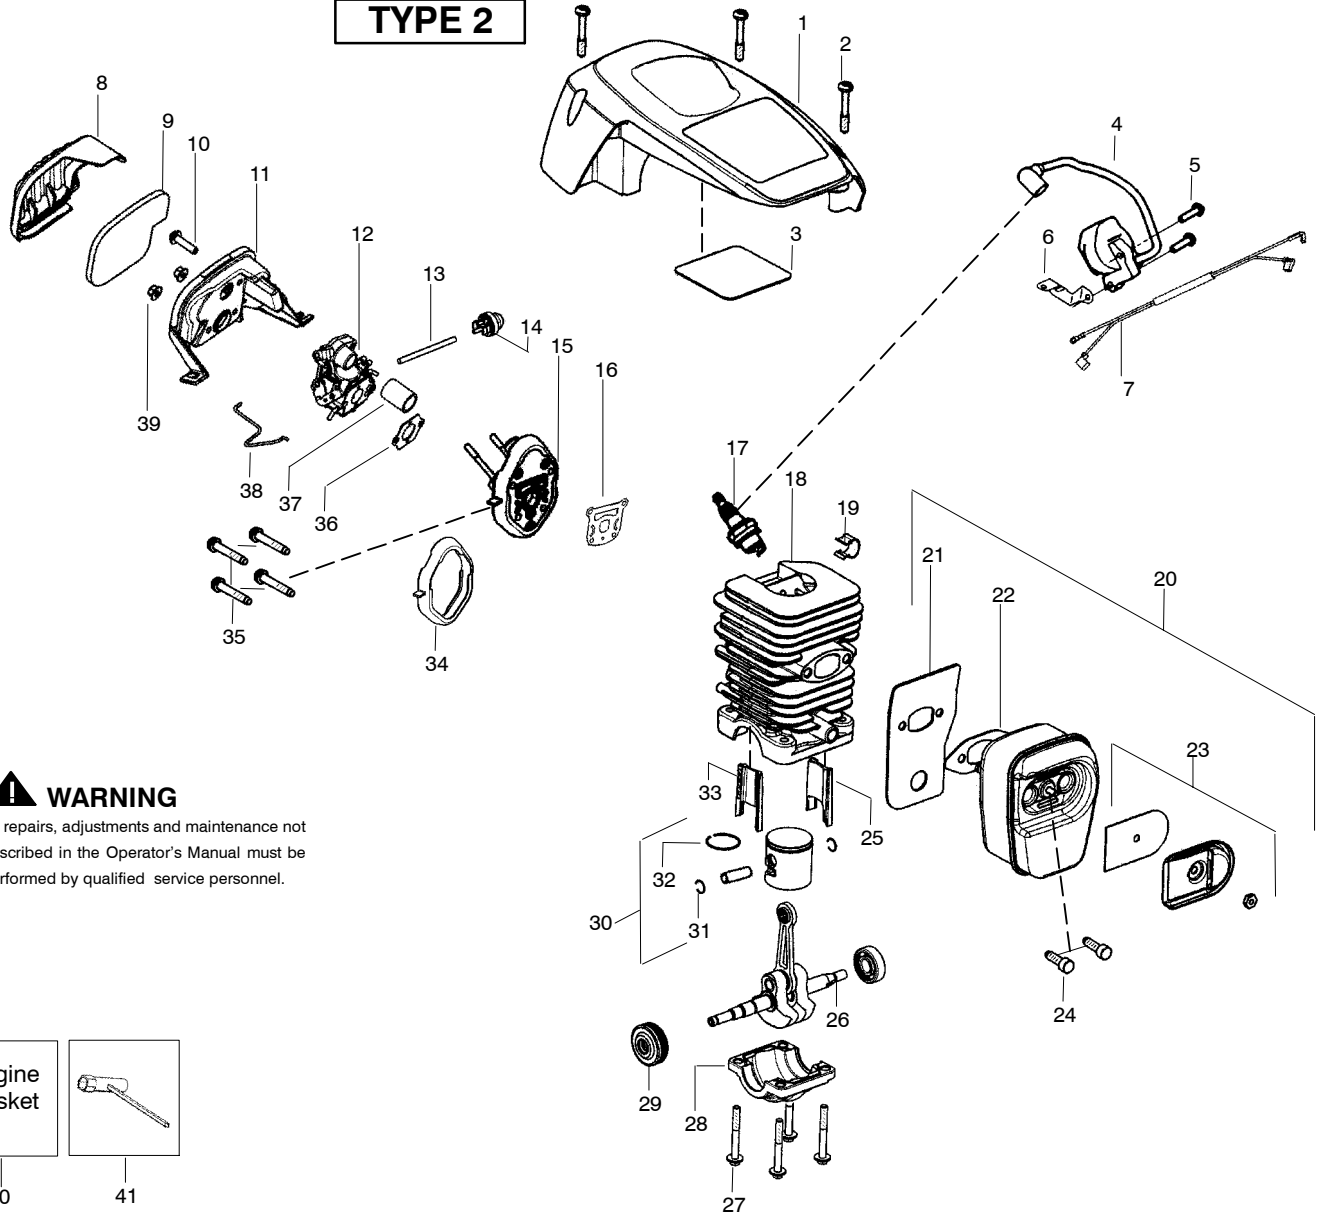

TYPE 2

⚠ WARNING

All repairs, adjustments and maintenance not described in the Operator's Manual must be performed by qualified service personnel.

Ref.	Part No.	Description	Ref.	Part No.	Description	Ref.	Part No.	Description
1.	530058837	Shield-Cylinder (incl. #2,3)	16.	530071894	Gasket-cyl. o-ring (kit)	34.	530071894	Seal-Adaptor (kit)
2.	530016153	Screw	17.	952030150	Accy-Spark Plug (RCJ-7Y)	35.	530016426	Screw
3.	530059006	Reflector-Tape	18.	530071884	Kit-Cylinder (Incl. 25,33)	36.	530071894	Gasket-Carb. (kit)
4.	530039198	Module - Ignition	19.	530016136	Clip-High Tension Lead	37.	530057926	Tube-Intake
5.	530016432	Screw	20.	545006007	Kit-Muffler (Incl. 21,22,23,24)	38.	530057909	Wire-Throttle
6.	530047442	Strap-Ground	21.	530057942	Backplate-Muffler	39.	530016101	Nut-Carb.
7.	530057943	Assy-Wire Harness	22.	530071894	Gasket-Muffler (kit)	40.	530071894	Kit-Gasket (Incl. 16,22,34,36)
8.	530058687	Cover-Air Filter	23.	545006056	Kit-Spark Arrestor	41.	530031163	Wrench-Bar
9.	530057925	Filter-Air	24.	530016338	Bolt-Muffler			Not Shown
10.	530016425	Screw	25.	530057885	Insert-Left (black) Cyl.			
11.	530057892	Housing-Air Filter	26.	530012537	Assy-Crankshaft/Rod			
12.	---	Carburetor	27.	530016417	Bolt			
	530035590	Zama W-26	28.	530057941	Cap-Crankcase			
	530035589	Walbro WX5672	29.	530056363	Assy-Bearing/Seal	545137224		Manual-Operator
13.	530069216	Kit-Fuel Line (Large)	30.	530071883	Kit-Piston (Incl. 31,32)	530059107		Decal-Warning
14.	530047721	Bulb-Purge "snap-in"	31.	530015697	Retainer-Piston Pin	530058840		Decal-Start/Stop Inst.
15.	530071889	Kit-Carb. Adaptor (Incl. # 16,34,37)	32.	530038729	Ring-Piston			
			33.	530057886	Insert-Right (gray) Cyl.