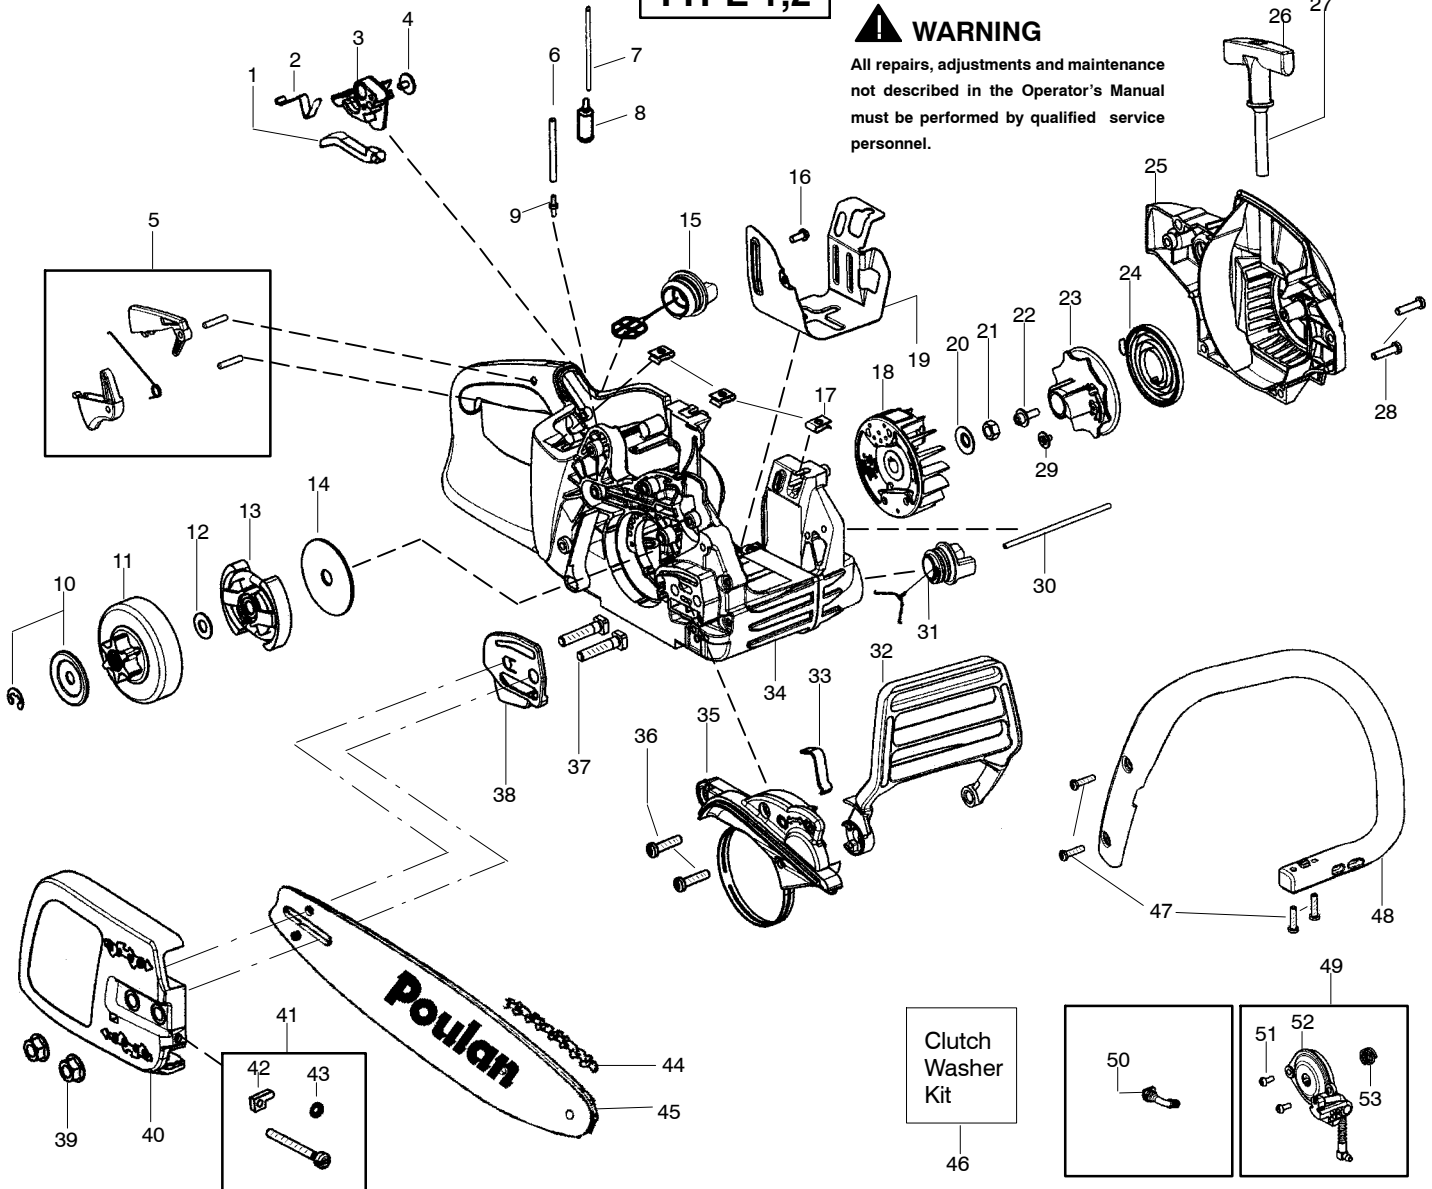

TYPE 1,2

▲ WARNING

All repairs, adjustments and maintenance not described in the Operator's Manual must be performed by qualified service personnel.

Ref.	Part No.	Description	Ref.	Part No.	Description	Ref.	Part No.	Description
1.	530057893	Knob-Choke	20.	530015127	Washer-Flywheel	40.	530058933	Assy-Clutch Cover (Incl. # 41)
2.	530057908	Spring-Ign. Switch	21.	530016134	Nut-Flywheel	41.	530069611	Kit-Bar Adjust (Incl. 42,43)
3.	530057891	Lever-Ign. Switch	22.	★★★★★	Screw	42.	530015826	Pin-Bar Adjust
4.	530016080	Screw	23.	★★★★★	Pulley-Starter	43.	530038593	Retainer-Bar Adjust
5.	530071888	Kit-Trigger/Lockout	24.	530042095	Spring-Starter	44.	952051209	Accy-14" Chain
6.	530069216	Kit-Fuel Line (Large)	25.	530058810	Housing-Fan	45.	952044368	Accy-14" Bar
7.	530069247	Kit-Fuel Line (Small)	26.	530037485	Handle-Starter	46.	530071945	Kit-Clutch Washer (Incl. 10,12)
8.	530095649	Assy-Fuel Pick Up	27.	530069232	Kit-Rope	47.	530016432	Screw
9.	530023877	Fitting-Fuel line	28.	530016432	Screw	48.	530057888	Handle-Front
10.	530071945	Kit-Clutch Washer	29.	530016080	Screw	49.	530071891	Kit-Oil Pump (Incl. 51,52,53)
11.	530057905	Assy-Clutch Drum 3/8"	30.	530058786	Assy-Oil Vent	50.	530057924	Assy-Oil Pick Up
12.	530071945	Kit-Clutch Washer	31.	530057236	Assy-Oil Cap w/ret.	51.	530016064	Screw
13.	530057907	Assy-Clutch	32.	530057897	Handguard	52.	530057931	Assy-Oil Pump
14.	530016419	Washer-Large Clutch	33.	530016416	Spring-Handguard	53.	530037820	Gear-Worm
15.	530047192	Assy-Fuel Cap w/ret	34.	530058870	Assy-Chassis (Incl. 5,6,7,8,9,15,16,17,19,31,33,37)			
16.	530016064	Screw	35.	530071893	Kit-Chainbrake			
17.	530015922	Nut-"U" type speed	36.	530016432	Screw			
18.	530057937	Assy-Flywheel	37.	530016133	Bolt-Bar			
19.	530057911	Shield-Heat	38.	530057910	Plate-Bar			
			39.	530015917	Nut-Bar