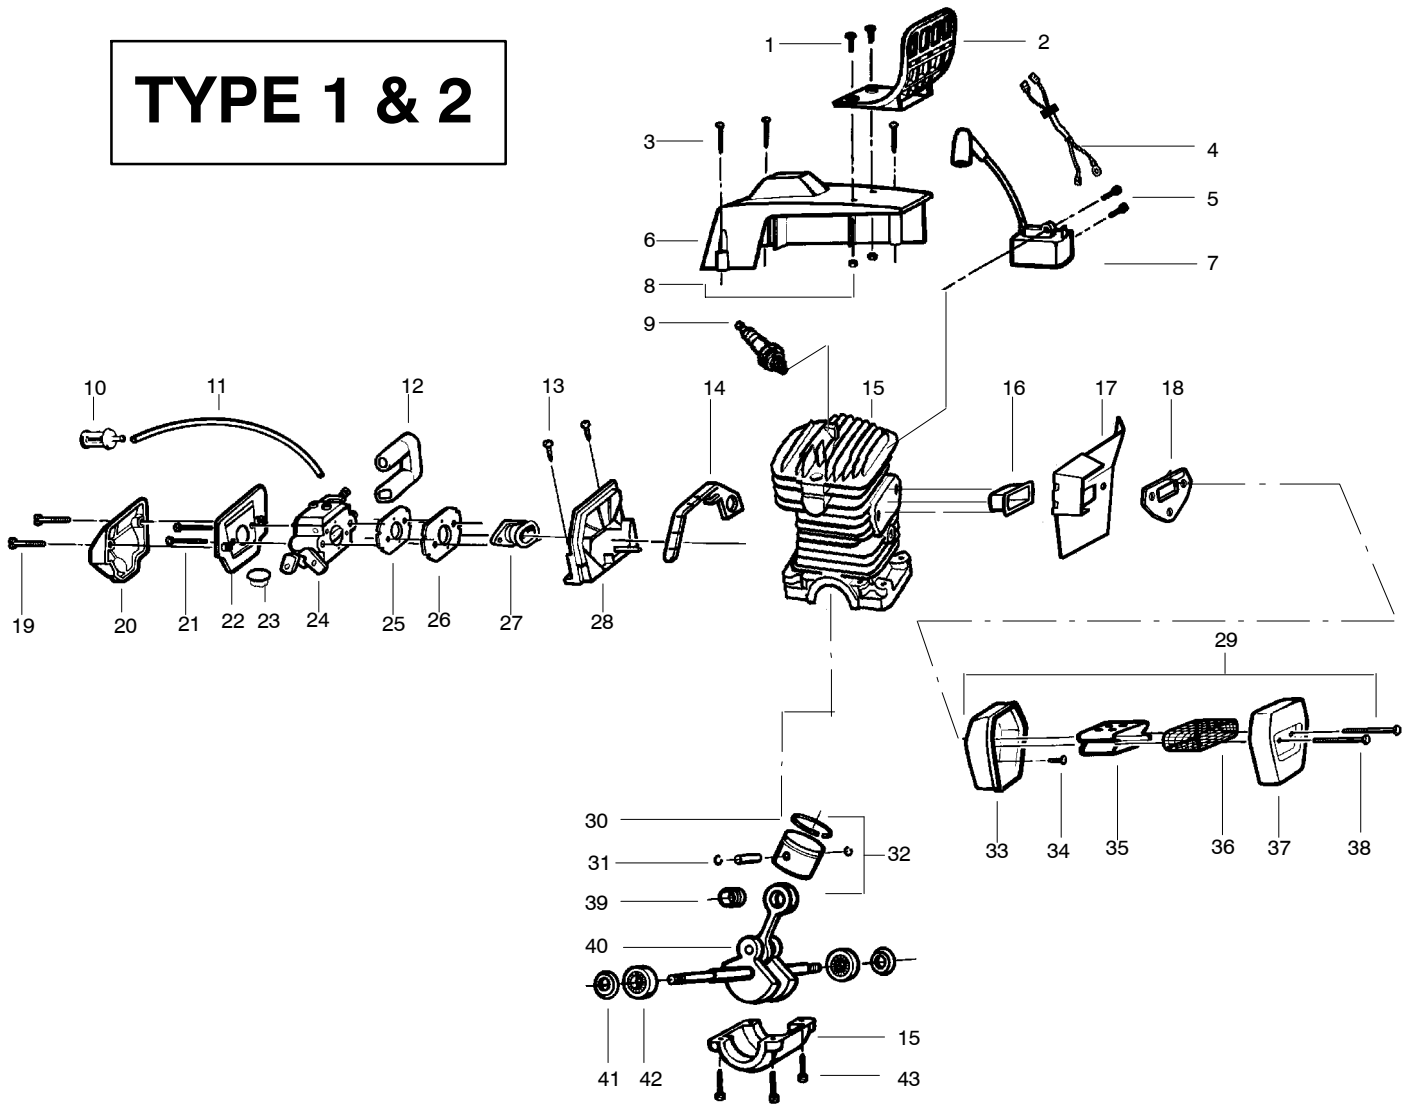

TYPE 1 & 2

Ref.	Part No.	Description	Ref.	Part No.	Description	Ref.	Part No.	Description
1.	530015871	Screw (Type 1 only)	21.	530015970	Screw	40.	530029794	Assy-C'shaft & Rod
2.	530047382	Handguard (Type 1 only)	22.	530037478	Filter-Air (Bottom)	41.	★★★★★	C'shaft Seal
3.	530016154	Screw	23.	530036792	Isolator	42.	★★★★★	C'shaft Bearing
4.	530037467	Assy-Switch Wire	24.	530071345	Carburetor (WT-529)	43.	530015897	Screw
5.	530015895	Screw	25.	530019172	Gasket-Carburetor		Not Shown	
6.	530069700	Kit-Cylinder Shield	26.	530037872	Plate-Carburetor		---	Operator Manual
7.	530039143	Module-Ignition	27.	530037668	Boot-Intake		530087840	Type 1
8.	534235901	Nut (Type 1 only)	28.	530053396	Adaptor-Carb.		530088787	Type 2
9.	952030150	Spark Plug (RCJ-7Y)	29.	530069707	Kit-Muffler (Incl. 33,34,35,37,38)		530047658	Decal-Kickback
10.	530047004	Assy-Fuel Pick-up	30.	530037380	Ring-Piston		530031135	Scrench
11.	530069247	Kit - Line Carb / Purge	31.	530015697	Retainer-Piston Pin		530031136	Worm Gear Puller
12.	530037464	Grommet-Carb.	32.	530069548	Kit-Piston (Incl. 30, 31 & 39)		530031112	Clutch Assy. Tool
13.	530015814	Screw	33.	530037728	Muffler Body		530055298	Decal-Instruction
14.	530019251	Seal-Super Clean	34.	530015902	Bolt		530038653	Decal - On/Stop
15.	530014943	Assy-C'case&Cylinder	35.	530037813	Diffuser			
16.	530037652	Heat Insulator	36.	530036103	Spark Screen			
17.	530047801	Muffler Plate	37.	530037249	Muffler Cover			
18.	530019205	Gasket-Muffler	38.	530016170	Muffler Bolt			
19.	530015899	Screw	39.	530032117	Piston Pin Bearing			
20.	530036141	Air Filter (Top)						

✓ = NEW PART NUMBER FOR THIS IPL   ★ = REFER TO THE SERVICE REFERENCE INDICATED FOR MORE INFORMATION. (LOCATED AT END OF IPL)
● = THESE PARTS ARE ILLUSTRATED FOR CLARITY. ORDER COMPLETE ASSEMBLY.