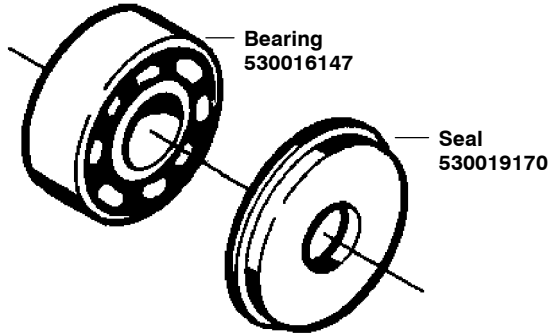

Ref.	Part No.	Description
1.	530038479	Limiter Cap – High (Brown)
2.	530038478	Limiter Cap – Low ( Tan)
3.	530035523	Needle – High/low speed
4.	530069825	Kit – Carburetor Repair (KIT = Indicates Contents)
5.	530069844	Kit – Gasket Diaphragm (● Indicates Contents)

**Kit - Carburetor Assembly No. 530071693 - WT-657**

Note: No Repair kits are available for this carburetor, please order the complete assembly part number 530-071693 - WT-657

PARTS LIST NO. <b>530081399</b>		<b>Poulan</b> ® PARTS LIST	CHAIN SAW MODEL(s) <b>2900</b>
DATE <b>9/14/06</b>	REPLACES <b>530068369-3/30/06</b>		<b>Note:</b> Illustration may differ from actual model due to design changes

★★★★★ **Service Reference** ★★★★★

If your saw has the separate bearing and seal please order both the 530016147 bearing and the 530019170 seal. If your saw has the one piece bearing/seal assembly please order the 530056363 bearing/seal assy.  
**(Please Note : The different styles will not interchange.)**

**TWO PIECE STYLE**

**ONE PIECE STYLE**

---

✓ = NEW PART NUMBER FOR THIS IPL      ★ = REFER TO THE SERVICE REFERENCE INDICATED FOR MORE INFORMATION. (LOCATED AT END OF IPL)  
● = THESE PARTS ARE ILLUSTRATED FOR CLARITY. ORDER COMPLETE ASSEMBLY.