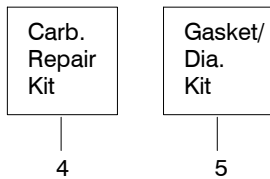

✓ = NEW PART NUMBER FOR THIS IPL      ★ = REFER TO THE SERVICE REFERENCE INDICATED FOR MORE INFORMATION. (LOCATED AT END OF IPL)

✓ = NEW PART NUMBER FOR THIS IPL

★ = REFER TO THE SERVICE REFERENCE INDICATED FOR MORE INFORMATION. (LOCATED AT END OF IPL)

**Carburetor Assembly – WT610 -- #530071492**

**Carburetor Assembly – WT529 -- #530071345**