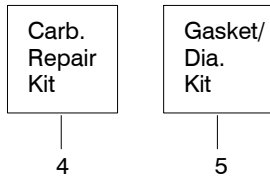

Carburetor Assembly – WT610 – #530071492

Carburetor Assembly – WT529 – #530071345

Ref.	Part No.	Description
1.	530038479	Limiter Cap–High (Brown)
2.	530038478	Limiter Cap–Low (Tan)
3.	530035523	Needle–high/low speed
4.	530069825	Kit–Carburetor Repair (KIT= Indicates Contents)
5.	530069844	Kit–Gasket Diaphragm (● Indicates Contents)