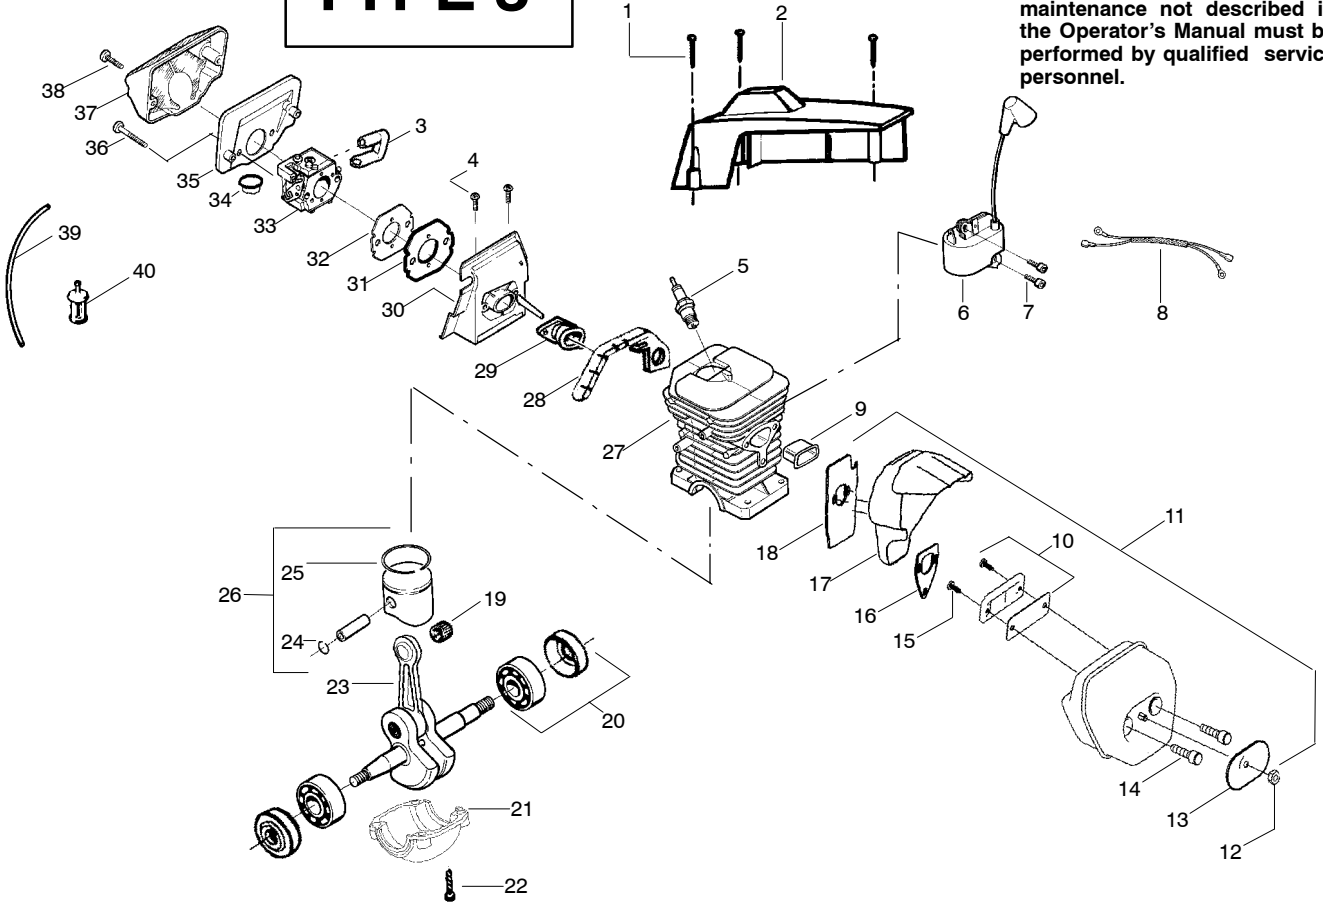

TYPE 3

⚠ WARNING
All repairs, adjustments and maintenance not described in the Operator's Manual must be performed by qualified service personnel.

Ref.	Part No.	Description	Ref.	Part No.	Description
1.	530016154	Screw	25.	530037380	Ring-Piston
2.	530069700	Kit-Cylinder Shield	26.	530071496	Kit-Piston (Incl. 24, 25)
3.	530037464	Grommet -Carb.	27.	530071491	Assy-Cyl/Crankcase (Incl.#21)
4.	530015814	Screw	28.	530019251	Seal-Super Clean
5.	952030150	Spark Plug (RCJ-7Y)	29.	530037668	Intake Boot
6.	530039143	Module-Ignition	30.	530053396	Adapter-Carb.
7.	530015895	Screw	31.	530037872	Intake Plate-Carb
8.	530037467	Assy-Switch Wire	32.	530019172	Gasket-Carb.
9.	530037652	Insulator-Heat	33.	530071492	Kit-Carburetor (WT-610)
10.	530071497	Kit-Spark Arrestor (Incl.# 15)	34.	530036792	Isolator
11.	530071495	Kit-Muffler (Incl.10,12,13, 14,16,17,18))	35.	530037478	Filter-Air (Bottom)
12.	530016359	Nut-Brass	36.	530015970	Screw
13.	530056061	Cover-Bolt	37.	530036141	Filter-Air (Top)
14.	530016338	Bolt-Muffler	38.	530015899	Screw
15.	530016351	Screw-Spark Screen	39.	530069247	Kit-Fuel Line (Small)
16.	530055128	Gasket-Muffler	40.	530095646	Assy-Fuel Pick-up
17.	530055765	Assy-Muffler Backplate			
18.	530055402	Backplate - Alum.			
19.	530032117	Bearing			
20.	530056363	Assy-Bearing & Seal			
21.	530049794	Cap-Crankcase			
22.	530015897	Screw			
23.	530029794	Assy-C'shaft & Rod			
24.	530015697	Retainer-Piston Pin			
				Not Shown	
				530088183	Operator Manual
				530031135	Scrench
				530038653	Decal On/Stop
				530055298	Decal-Warning/Start Inst.

= NEW PART NUMBER FOR THIS IPL   * = REFER TO THE SERVICE REFERENCE INDICATED FOR MORE INFORMATION. (LOCATED AT END OF IPL)
● = THESE PARTS ARE ILLUSTRATED FOR CLARITY. ORDER COMPLETE ASSEMBLY.