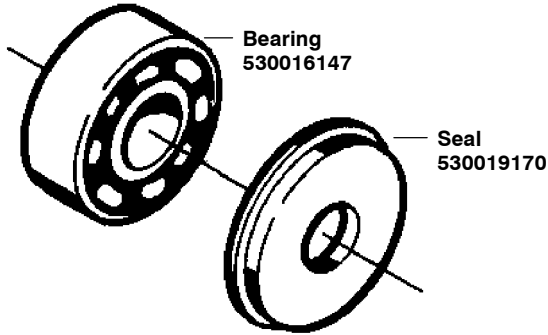

Kit - Carburetor Assembly No. 530071693 - WT-657

Note: No Repair kits are available for this carburetor, please order the complete assembly part number 530-071693 - WT-657

PARTS LIST NO. 530087935		Poulan® PARTS LIST	CHAIN SAW MODEL(s) 2775
DATE 08/02/07	REPLACES 530087935-09/14/06		Note: Illustration may differ from actual model due to design changes

★★★★★ **Service Reference** ★★★★★

If your saw has the separate bearing and seal please order both the 530016147 bearing and the 530019170 seal. If your saw has the one piece bearing/seal assembly please order the 530056363 bearing/seal assy.
(Please Note : The different styles will not interchange.)

TWO PIECE STYLE

ONE PIECE STYLE

✓ = NEW PART NUMBER FOR THIS IPL * = REFER TO THE SERVICE REFERENCE INDICATED FOR MORE INFORMATION. (LOCATED AT END OF IPL)
● = THESE PARTS ARE ILLUSTRATED FOR CLARITY. ORDER COMPLETE ASSEMBLY.