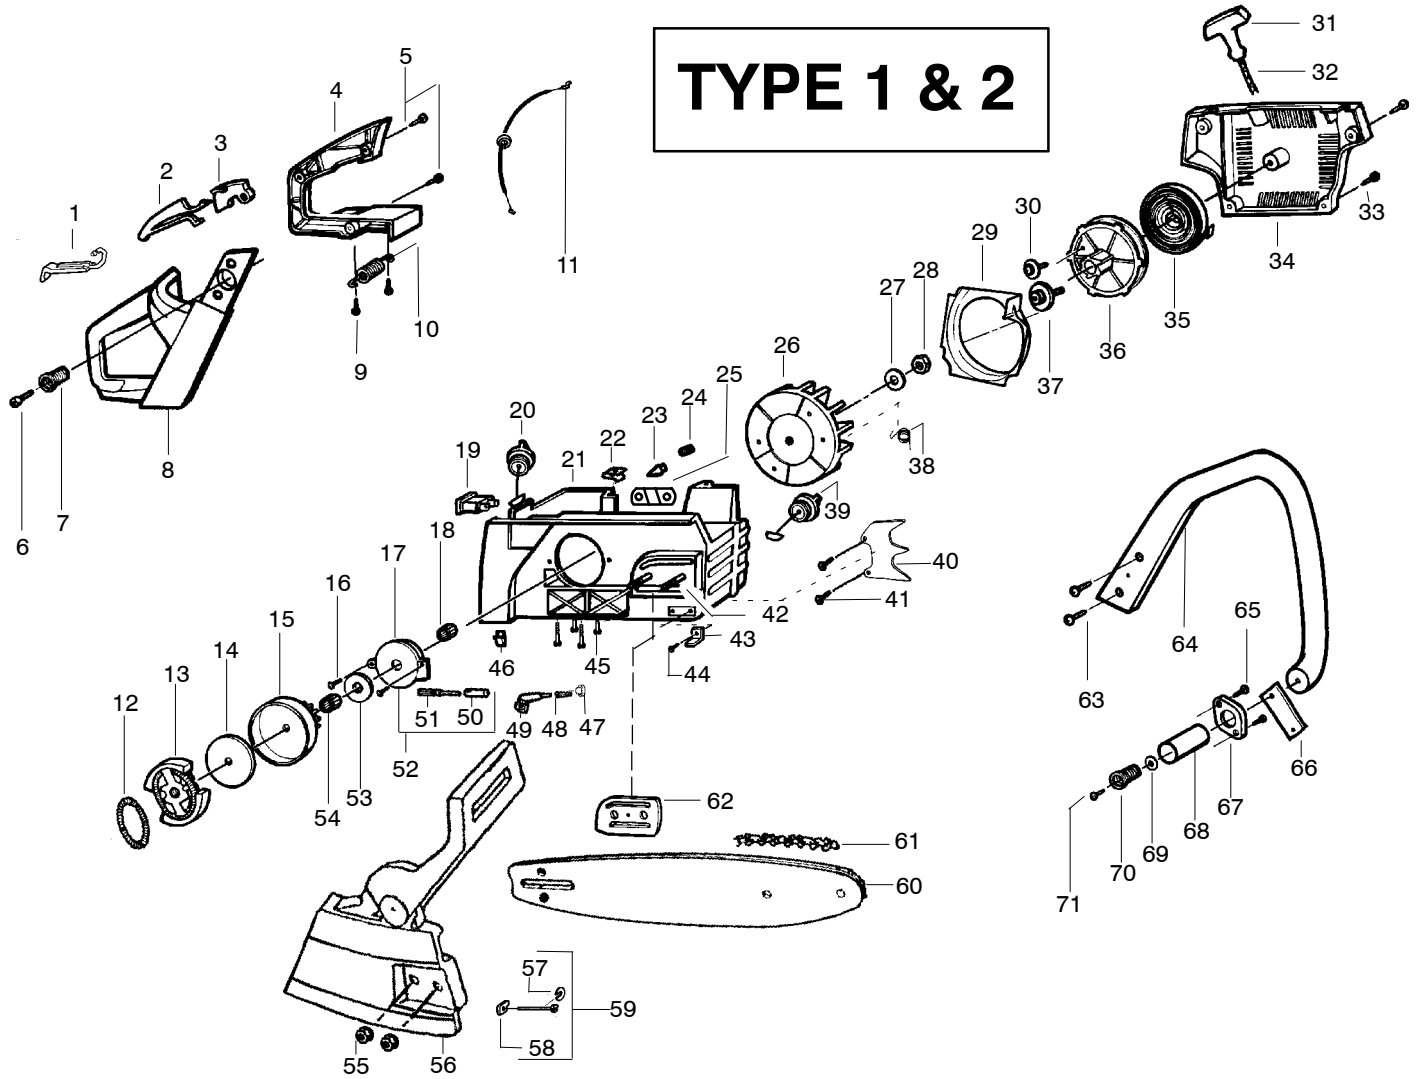

TYPE 1 & 2

Ref.	Part No.	Description	Ref.	Part No.	Description	Ref.	Part No.	Description
1.	530053443	Choke Lever	25.	530036043	Bar Stud Plate	49.	530037057	Oil Pick-up
2.	530036098	Throttle Lockout	26.	530039147	Flywheel Ass'y.	50.	530029834	Oil Pump Barrel
3.	530036097	Throttle Trigger	27.	530015127	Washer	51.	530029838	Plunger & Gear Ass'y.
4.	530036491	Handle Cover	28.	530016071	Nut	52.	530014410	Oil Pump Ass'y. (Incl. 17, 50, & 51)
5.	530015957	Screw	29.	530047667	Baffle Plate	53.	530015907	Thrust Washer
6.	530015937	Screw	30.	530016080	Screw	54.	530032119	Clutch Bearing
7.	530038985	Spring - Isolator	31.	530037485	Starter Handle	55.	530015917	Bar Mounting Nut
8.	530036130	Rear Pro Handle	32.	530069232	Rope Kit	56.	530054803	Assy-Chainbrake
9.	530015906	Screw	33.	530015892	Screw	57.	530038593	Retainer-Bar Adjust
10.	530038986	Isolator Spring	34.	530047744	Fan Hsg. Ass'y. Kit (Incl. 29)	58.	530015826	Bar Adjusting Pin
11.	530038471	Throttle Cable	35.	530015891	Recoil Spring	59.	530069611	Kit - Bar Adjust (incl.57,58)
12.	530094188	Spring - Clutch	36.	530069313	Kit - Starter Pulley	60.	952044326	Bar
13.	530014949	Clutch Ass'y.	37.	530015920	Screw	61.	952051310	Chain
14.	530015611	Clutch Washer	38.	530023817	Spring - Starter Dog	62.	530047855	Bar Plate
15.	530069342	Kit - Clutch Drum & Bearing (incl. 54)	39.	530010846	Oil Cap Ass'y.	63.	530015814	Screw
16.	530015896	Screw	40.	530014381	Assy. - Spike (incl.41)	64.	530038327	Handle
17.	530029835	Oil Pump Hsg.	41.	530015805	Screw	65.	530015775	Screw
18.	530029833	Oil Pump Worm	42.	530015877	Bar Bolt	66.	530036113	Front Strap
19.	530069572	Switch Kit	43.	530029850	Chain Catcher	67.	530036101	Isolator Plate
20.	530010845	Fuel Cap Ass'y.	44.	530015906	Screw	68.	530036142	Spring Sleeve
21.	530047005	Chassis Ass'y.	45.	530016037	Screw	69.	530015123	Washer
22.	530015922	Speed Nut	46.	530019174	Oil Seal	70.	530038985	Isolator Spring
23.	530026119	Check Valve	47.	530030189	Plug-Oiler Filter	71.	530015984	Screw
24.	530029868	Vent Plug	48.	530037821	Oil Filter			

✓ = NEW PART NUMBER FOR THIS IPL

* = REFER TO THE SERVICE REFERENCE INDICATED FOR MORE INFORMATION. (LOCATED AT END OF IPL)