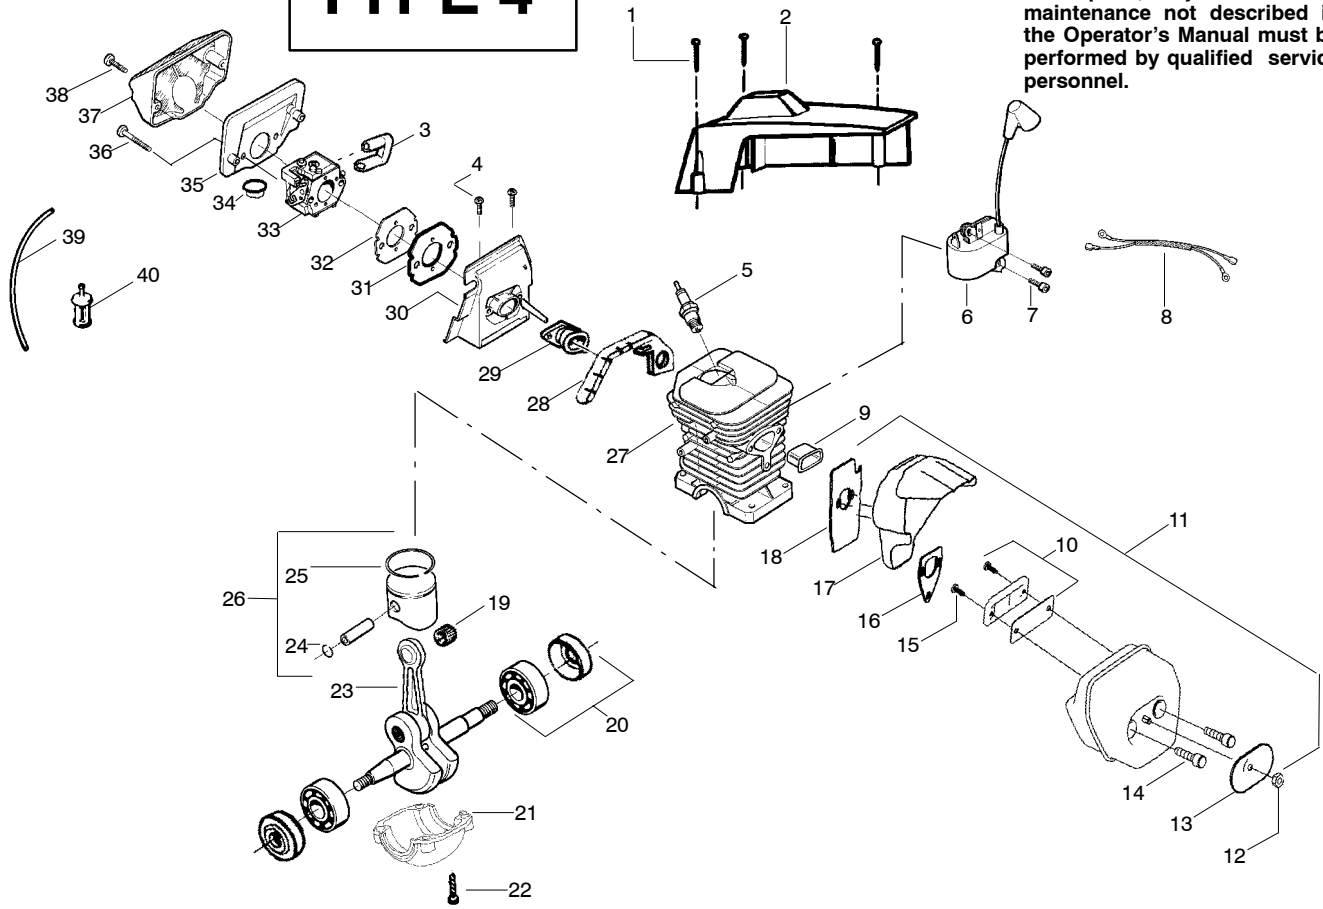

TYPE 4

WARNING
All repairs, adjustments and maintenance not described in the Operator's Manual must be performed by qualified service personnel.

Ref.	Part No.	Description	Ref.	Part No.	Description
1.	530016154	Screw	25.	530037380	Ring-Piston
2.	530069700	Kit-Cylinder Shield	26.	530071496	Kit-Piston (Incl. 24, 25)
3.	530035583	Grommet - Carb.	27.	530071491	Assy-Cyl/Crankcase (Incl.#21)
4.	530015814	Screw	28.	530019251	Seal-Super Clean
5.	952030150	Spark Plug (RCJ-7Y)	29.	530035581	Intake Boot
6.	530039143	Module-Ignition	30.	530071654	Adapter-Carb.
7.	545121901	Screw	31.	530037872	Intake Plate-Carb
8.	530037467	Assy-Switch Wire	32.	530019172	Gasket-Carb.
9.	530037652	Insulator-Heat	33.	530071693	Kit-Carburetor (WT-657)
10.	530071497	Kit-Spark Arrestor (Incl.# 15)	34.	530036792	Isolator
11.	530071495	Kit-Muffler (Incl.10,12,13, 14,16,17,18))	35.	530037478	Filter-Air (Bottom)
12.	530016359	Nut-Brass	36.	530015970	Screw
13.	530056061	Cover-Bolt	37.	530036141	Filter-Air (Top)
14.	530016338	Bolt-Muffler	38.	530015899	Screw
15.	530016351	Screw-Spark Screen	39.	530069247	Kit-Fuel Line (Small)
16.	530055128	Gasket-Muffler	40.	530095646	Assy-Fuel Pick-up
17.	530055765	Assy-Muffler Backplate			
18.	530055402	Backplate - Alum.			
19.	530032117	Bearing			
20.	530056363	Assy-Bearing & Seal			
21.	530049794	Cap-Crankcase			
22.	530015897	Screw			
23.	530029794	Assy-C'shaft & Rod			
24.	530015697	Retainer-Piston Pin			
				Not Shown	
				545123536	Operator Manual
				530031135	Scrench
				545056701	Decal-Warning/Start Inst.

✓ = NEW PART NUMBER FOR THIS IPL   ★ = REFER TO THE SERVICE REFERENCE INDICATED FOR MORE INFORMATION. (LOCATED AT END OF IPL)
● = THESE PARTS ARE ILLUSTRATED FOR CLARITY. ORDER COMPLETE ASSEMBLY.