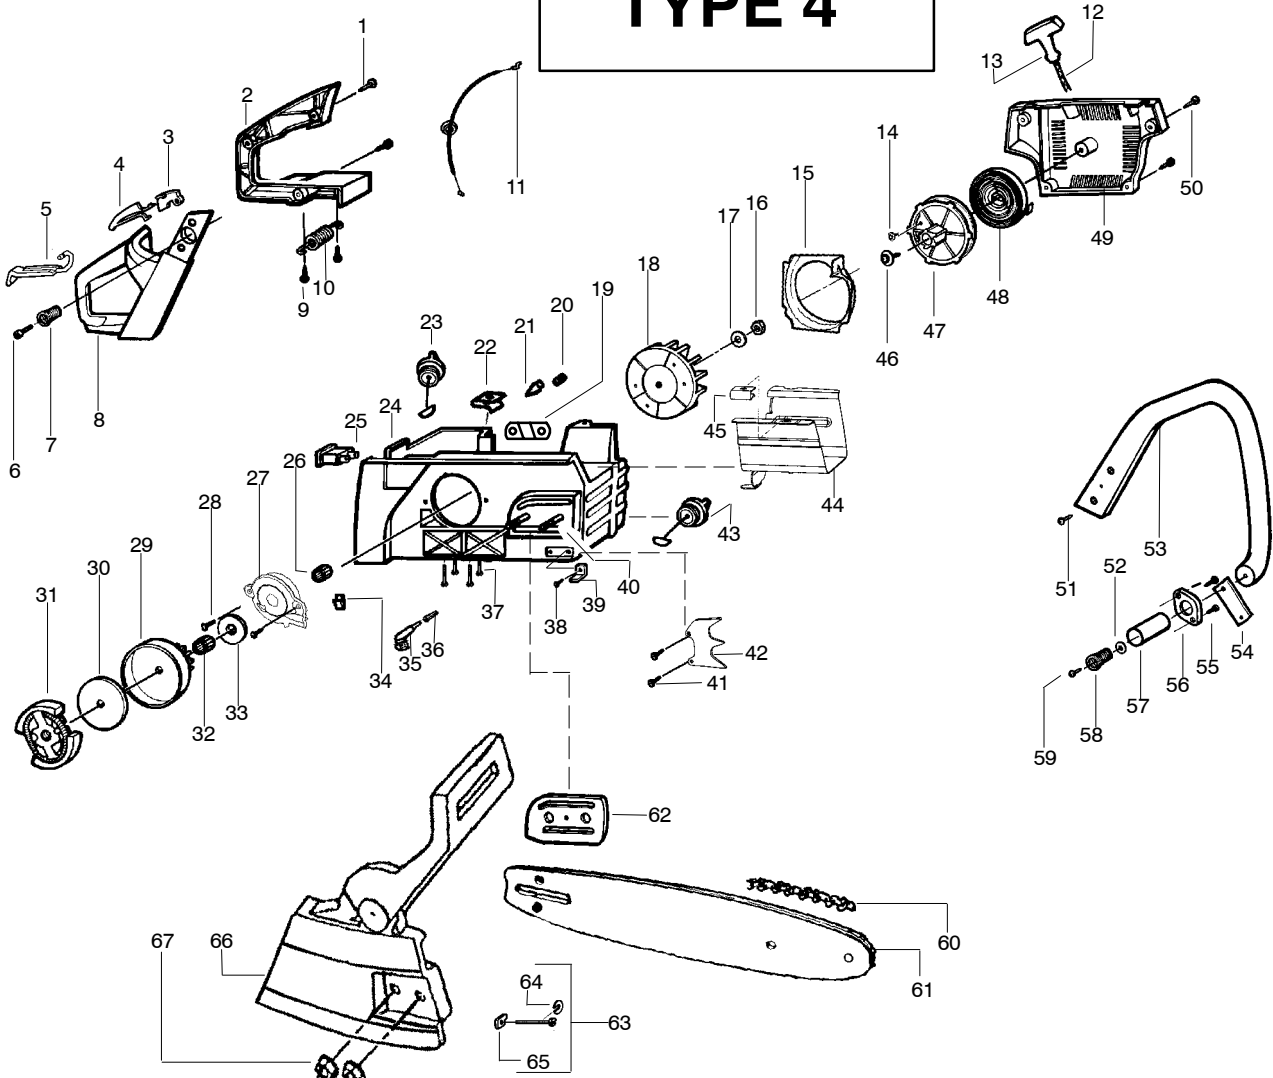

✓ = NEW PART NUMBER FOR THIS IPL

★ = REFER TO THE SERVICE REFERENCE INDICATED FOR MORE INFORMATION. (LOCATED AT END OF IPL)

TYPE 4

Ref.	Part No.	Description	Ref.	Part No.	Description	Ref.	Part No.	Description
1.	530015957	Screw	23.	530010845	Assy-Fuel Cap	47.	530069313	Kit-Starter Pulley
2.	530071272	Cover-Handle	24.	530037511	Assy-Chassis	48.	530015891	Spring-Recoil
3.	530036097	Trigger-Throttle	25.	530069572	Kit-Switch	49.	530047744	Housing-Fan(incl#15)
4.	530036098	Lockout-Throttle	26.	530029833	Worm-Oil Pump	50.	530015892	Screw
5.	530053443	Lever-Choke	27.	530014410	Assy-Oil Pump	51.	530015814	Screw
6.	530015937	Screw	28.	530015896	Screw	52.	530015123	Washer
7.	530038985	Spring-Isolator	29.	530069342	Kit-Clutch Drum(incl#32)	53.	530038327	Handle-Front
8.	530071272	Handle-Rear	30.	530015611	Washer-Clutch	54.	530036113	Front Strap-AV
9.	530015906	Screw	31.	530014949	Assy-Clutch	55.	530015775	Screw-Plate
10.	530038986	Spring-Isolator	32.	530032119	Bearing-Clutch	56.	530036101	Plate-Isolator
11.	530038471	Assy-Throttle Cable (Incl. Grommet)	33.	530015907	Washer-Thrust	57.	530036142	Spring Sleeve-AV
12.	530069232	Kit-Rope	34.	530019174	Seal-Oil	58.	530038985	Spring-Isolator
13.	530037485	Handle-Starter	35.	545047801	Pickup-Oil	59.	530015984	Screw
14.	530016080	Screw	36.	530037821	Filter-Oil	60.	952051310	Chain-20"
15.	530047667	Plate-Baffle Fan	37.	530016037	Screw	61.	952044326	Bar-20"
16.	530016071	Nut-Flywheel	38.	530015814	Screw	62.	530047855	Bar Plate
17.	530015127	Washer-Flywheel	39.	530029850	Chain Catcher	63.	530069611	Kit-Bar Adj. (Incl 64,65)
18.	530039147	Assy-Flywheel	40.	530015877	Bar Bolt	64.	530038593	Retainer-Bar Adjust
19.	530036043	Plate-Support (Bar Stud)	41.	530015805	Screw	65.	530015826	Pin-Bar Adjust
20.	530029868	Plug-Vent	42.	530014381	Kit-Spike Assy(incl#41)	66.	530054803	Assy-ChainBrake
21.	530026119	Valve-Check	43.	530010846	Assy-Oil Cap	67.	530015917	Nut-Bar Mounting
22.	530015922	Nut-Speed	44.	530055406	Shield-Heat			
			45.	530055322	Clip-"U"			
			46.	530015920	Screw			