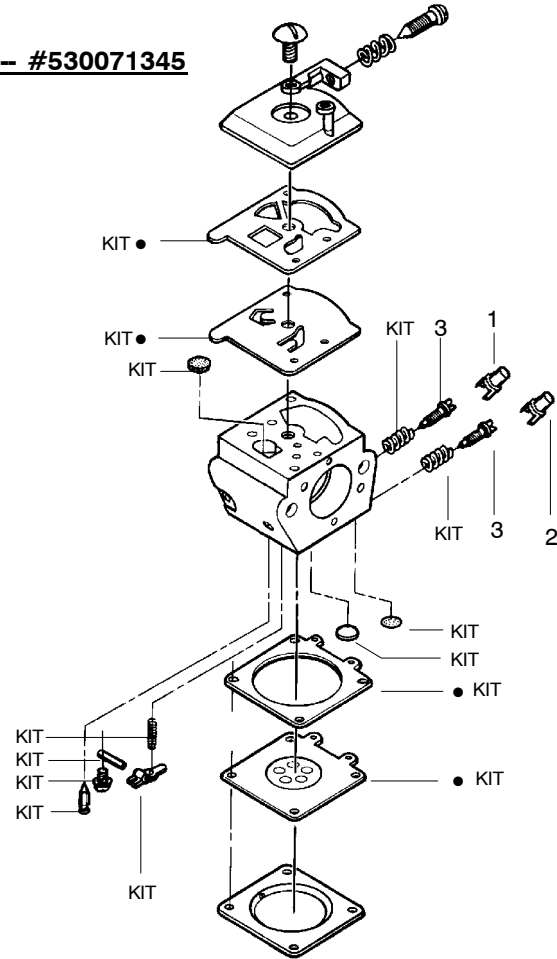

Carburetor Assembly – WT610 – #530071492

Carburetor Assembly – WT529 – #530071345

Ref.	Part No.	Description
1.	530038479	Limiter Cap–High (Brown)
2.	530038478	Limiter Cap–Low (Tan)
3.	530035523	Needle–high/low speed
4.	530069825	Kit–Carburetor Repair (KIT= Indicates Contents)
5.	530069844	Kit–Gasket Diaphragm (● Indicates Contents)

Kit - Carburetor Assembly No. 530071693 - WT-657

Note: No Repair kits are available for this carburetor, please order the complete assembly part number 530-071693 - WT-657