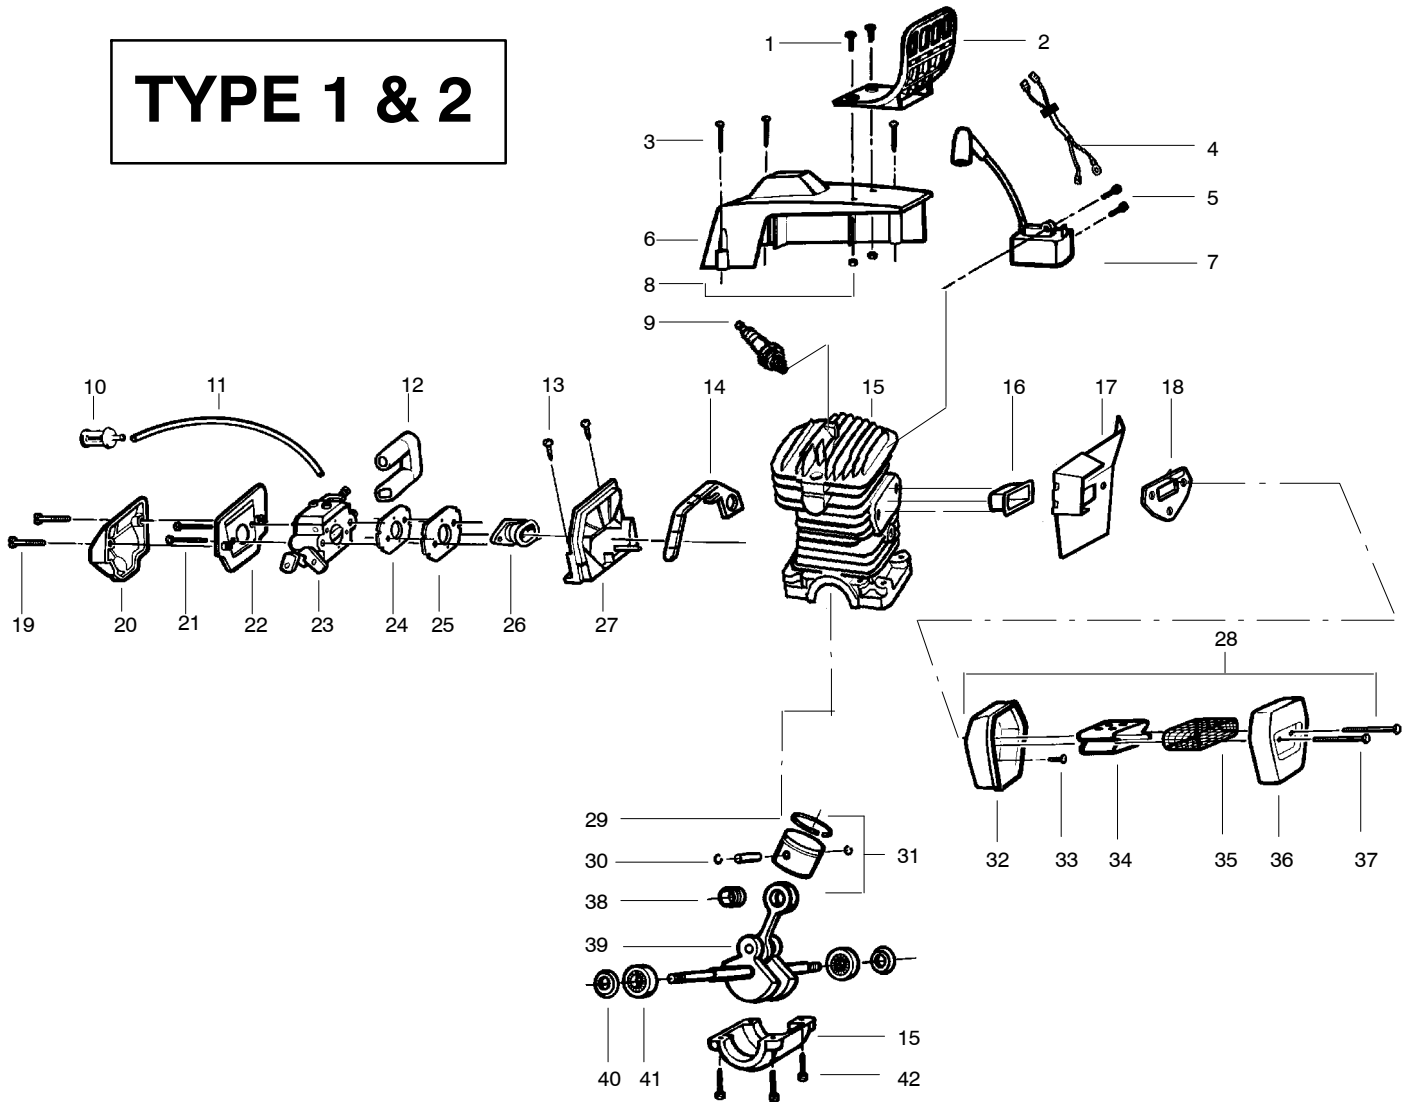

TYPE 1 & 2

Ref.	Part No.	Description	Ref.	Part No.	Description	Ref.	Part No.	Description
1.	530015871	Screw (Type 1 only)	21.	530015970	Screw	40.	★★★★★	C'shaft Seal
2.	530047382	Handguard (Type 1 only)	22.	530037478	Air Filter (Bottom)	41.	★★★★★	C'shaft Bearing
3.	530016154	Screw	23.	530071345	Carburetor (WT-529)	42.	530015897	Screw
4.	530037467	Switch Wire Ass'y.	24.	530019172	Carburetor Gasket			
5.	530015895	Screw	25.	530037872	Carburetor Plate			
6.	530069700	Cylinder Shield Kit	26.	530037668	Intake Boot			
7.	530039143	Ignition Module	27.	530053396	Carb. Adaptor			
8.	534235901	Nut (Type 1 only)	28.	530069707	Muffler Kit (Incl. 32,34,36,37)			
9.	952030150	Spark Plug (RCJ-7Y)	29.	530037380	Piston Ring	Not Shown		
10.	530047004	Fuel Pick-up Assy.	30.	530015697	Piston Pin Retainer			
11.	530069247	Kit - Line Carb / Purge	31.	530069548	Piston Kit (Incl. 29, 30 & 38)			
12.	530037530	Carb. Grommet	32.	530037728	Muffler Body		530087840	Operator Manual Type 1
13.	530015814	Screw	33.	530015902	Bolt		530088787	Type 2
14.	530019251	Super Clean Seal	34.	530037813	Diffuser		530047658	Decal-Kickback
15.	530014943	C'case&Cylinder Assy	35.	530036103	Spark Screen		530031135	Scrench
16.	530037652	Heat Insulator	36.	530037249	Muffler Cover		530031136	Worm Gear Puller
17.	530047801	Muffler Plate	37.	530016170	Muffler Bolt		530031112	Clutch Assy. Tool
18.	530019205	Muffler Gasket	38.	530032117	Piston Pin Bearing		530055298	Decal-Instruction
19.	530015899	Screw	39.	530029794	C'shaft & Rod Ass'y.		530038653	Decal - On/Stop
20.	530036141	Air Filter (Top)						