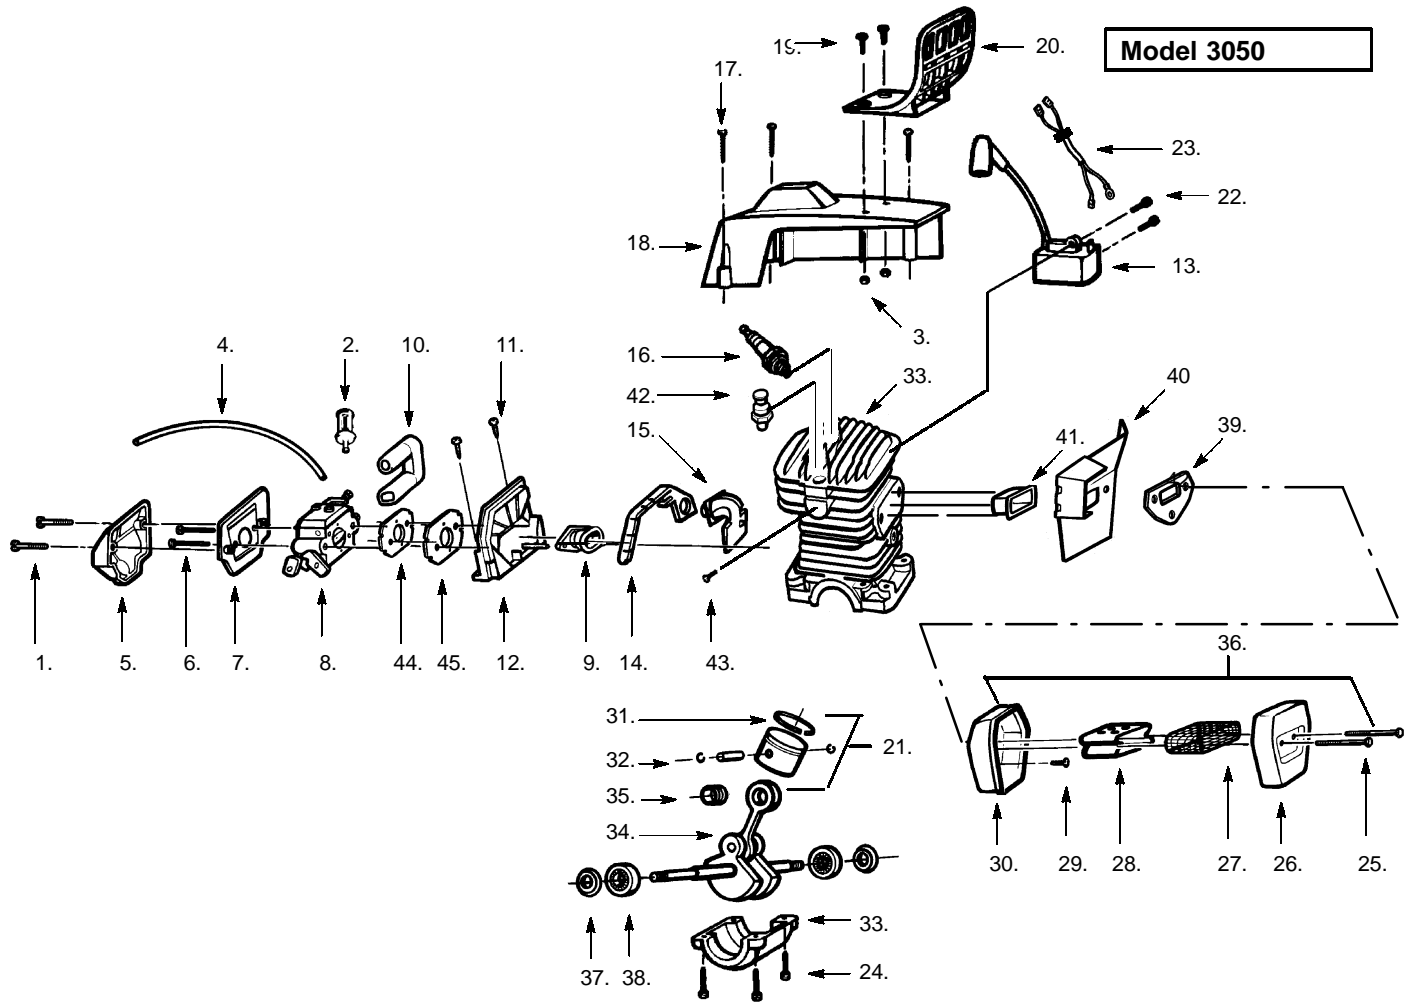

Ref.	Part No.	Description	Ref.	Part No.	Description	Ref.	Part No.	Description
1.	530-015899	Screw	21.	530-069715	Piston Kit (Incl. 31, 32 & 35)	40.	530-047801	Muffer Plate
2.	530-014199	Fuel Pick-up	22.	530-015895	Screw	41.	530-037652	Heat Insulator
3.	530-015653	Nut	23.	530-037467	Switch Wire Ass'y.	42.	503-665401	Decompression Valve
4.	530-069247	Fuel Line	24.	530-015897	Screw	43.	530-401467	Plug-Cylinder Screw
5.	530-036141	Air Filter (Top)	25.	530-016070	Muffer Bolt	44.	530-019172	Carburetor Gasket
6.	530-015970	Screw	26.	530-037249	Muffer Cover	45.	530-037872	Carburetor Plate
7.	530-037478	Air Filter (Bottom)	27.	530-036103	Spark Screen		Not Shown	
8.	530-035291	Carburetor (WT-285)	28.	530-049031	Diffuser			
9.	530-037668	Intake Boot	29.	530-015902	Bolt			
10.	530-037530	Carb. Grommet	30.	530-037728	Muffer Body			
11.	530-015905	Screw	31.	530-047732	Piston Ring		530-031163	Scrench
12.	530-037667	Carb. Adaptor	32.	530-015697	Piston Pin Retainer		530-083788	Operator Manual
13.	530-039143	Ignition Module	33.	530-069794	C'case&Cylinder Assy		530-069316	Clutch Drum (Rim)
14.	530-019203	Turbo Clean Seal	34.	530-029794	C'shaft & Rod Ass'y.		530-031136	Worm Gear Puller
15.	530-029813	Turbo Air Cleaner Ass'y.	35.	530-032117	Piston Pin Bearing		530-031112	Clutch Ass'y. Tool
16.	952-030150	Spark Plug (CJ-7Y)	36.	530-069707	Muffer Kit (Incl. 25,26,28,30)		530-047864	Starting Instructions
17.	530-015903	Screw	37.	530-019170	C'shaft Seal			
18.	530-047724	Cylinder Shield	38.	530-032118	C'shaft Bearing			
19.	530-015871	Screw	39.	530-019205	Muffer Gasket			
20.	530-047382	Handguard						

✓ = NEW PART NUMBER FOR THIS IPL   ★ = REFER TO THE SERVICE REFERENCE INDICATED FOR MORE INFORMATION. (LOCATED AT END OF IPL)
● = THESE PARTS ARE ILLUSTRATED FOR CLARITY. ORDER COMPLETE ASSEMBLY.