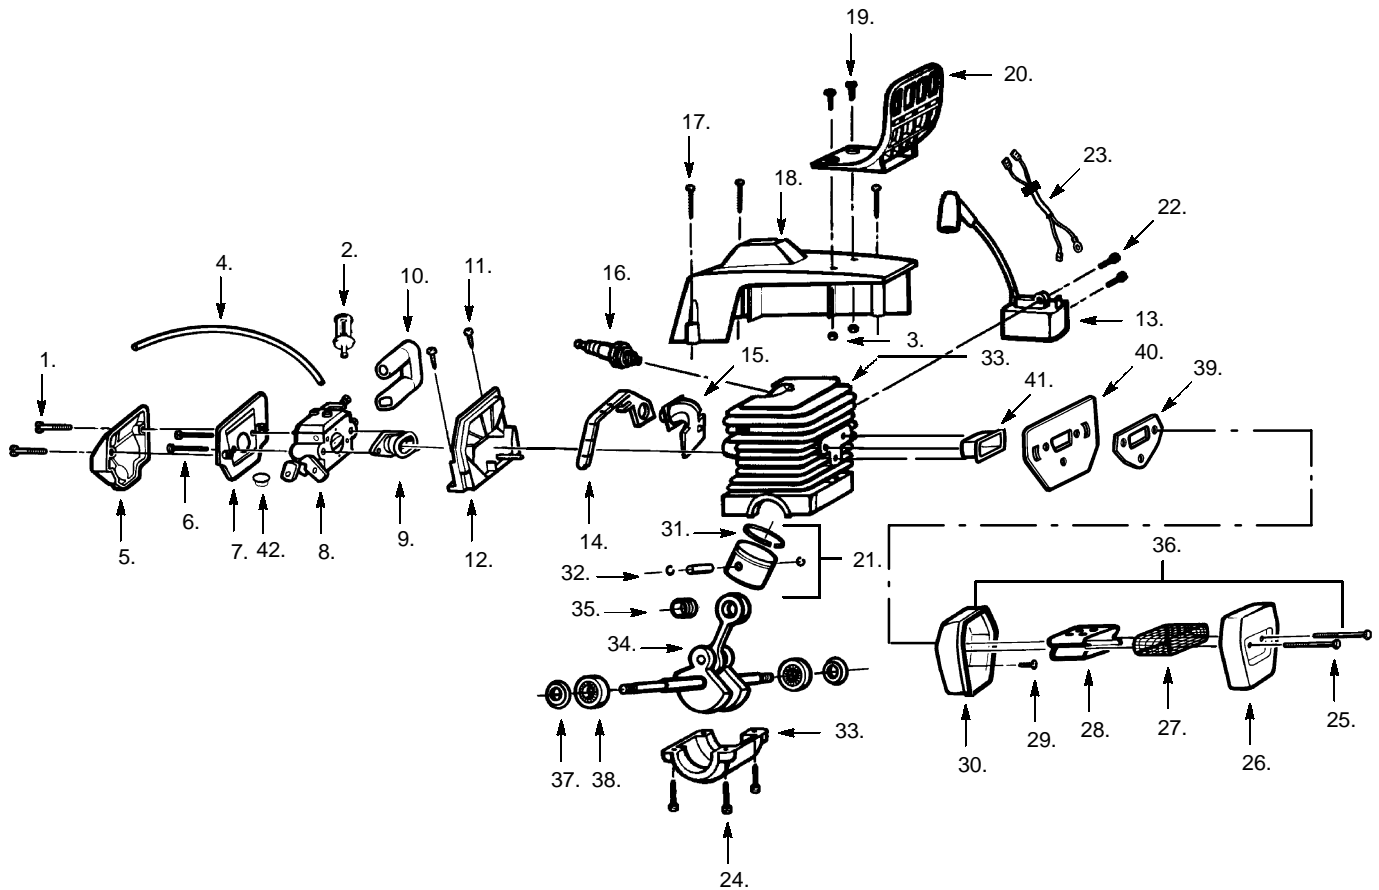

PARTS LIST NO. 530-068369		POULAN® PARTS LIST	MODEL(s) 2200, 2500, 2600, 2750 & 3050	
DATE 5/30/01	REPLACES 530-068369-8/1/95		Note: Illustration may differ from actual model due to design changes	PAGE NO. 2

Models 2750

Ref.	Part No.	Description	Ref.	Part No.	Description	Ref.	Part No.	Description
1.	530-015899	Screw	21.	530-069548	Piston Kit (Incl. 31, 32 & 35)	40.	530-037640	Muffler Plate
2.	530-014199	Fuel Pick-up	22.	530-015895	Screw	41.	530-037652	Heat Insulator
3.	530-001543	Nut	23.	530-037467	Switch Wire Ass'y.	42.	530-036792	Isolator
4.	530-069247	Fuel Line	24.	530-015897	Screw			
5.	530-036141	Air Filter (Top)	25.	-	Muffler Bolt			
6.	530-015970	Screw		530-015938	5mm		Not Shown	
7.	530-037478	Air Filter (Bottom)		530-016170	6mm			
8.	530-035291	Carburetor	26.	530-037249	Muffler Cover		530-031135	Scrench
9.	530-037668	Intake Boot	27.	530-036103	Spark Screen		530-081232	Operator Manual
10.	530-037530	Carb. Grommet	28.	530-037813	Diffuser		530-069316	Clutch Drum (Rim)
11.	530-015905	Screw	29.	530-015902	Bolt		530-031136	Worm Gear Puller
12.	530-037667	Carb. Adaptor	30.	530-037728	Muffler Body		530-031112	Clutch Ass'y. Tool
13.	530-039143	Ignition Module	31.	530-037380	Piston Ring			
14.	530-019203	Turbo Clean Seal	32.	530-015697	Piston Pin Retainer			
15.	530-029813	Turbo Air Cleaner Ass'y.	33.	530-014943	C'case&Cylinder Assy			
16.	952-030150	Spark Plug (CJ-7Y)	34.	530-029794	C'shaft & Rod Ass'y.			
17.	530-015903	Screw	35.	530-032117	Piston Pin Bearing			
18.	530-036088	Cylinder Shield	36.	530-069707	Muffler Kit (Incl. 25,26,28,30)			
19.	530-015406	Screw	37.	530-019170	C'shaft Seal			
20.	530-027181	Handguard	38.	530-032118	C'shaft Bearing			
			39.	530-019205	Muffler Gasket			

✓ = NEW PART NUMBER FOR THIS IPL   ★ = REFER TO THE SERVICE REFERENCE INDICATED FOR MORE INFORMATION. (LOCATED AT END OF IPL)
● = THESE PARTS ARE ILLUSTRATED FOR CLARITY. ORDER COMPLETE ASSEMBLY.