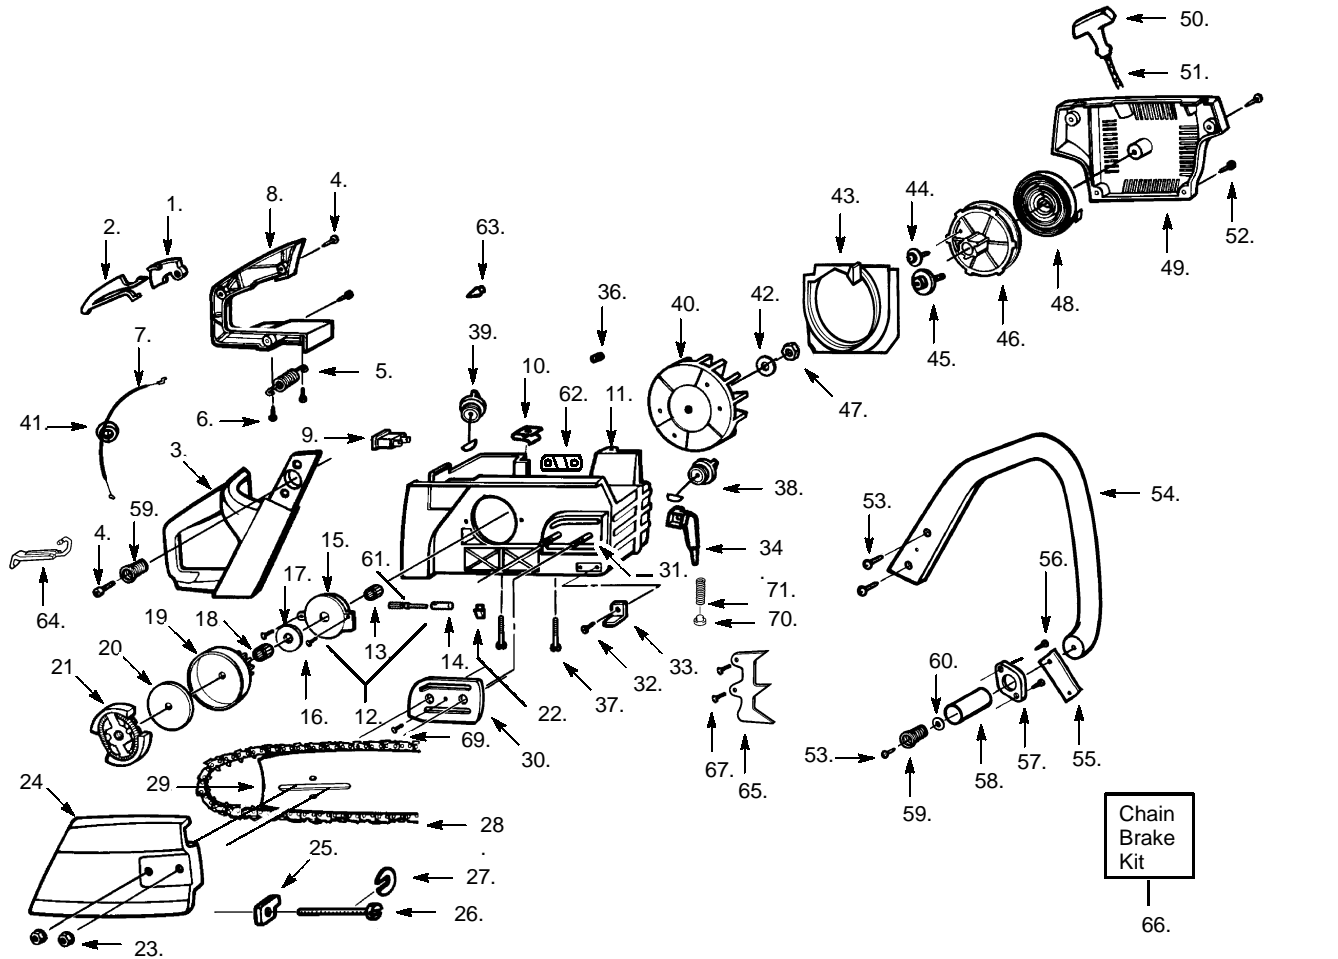

PARTS LIST NO. 530-068369		POULAN® PARTS LIST	MODEL(s) 2200, 2500, 2600, 2750 & 3050	
DATE 5/30/01	REPLACES 530-068369-8/1/95		Note: Illustration may differ from actual model due to design changes	PAGE NO. 4

Ref.	Part No.	Description	Ref.	Part No.	Description	Ref.	Part No.	Description
1.	530-036097	Throttle Trigger	28.	-	Chain	45.	530-015920	Screw
2.	530-036098	Throttle Lockout		952-051211	2200/2500/2600-16"	46.	530-069313	Starter Pulley
3.	530-036087	Rear Pro Handle		952-051338	2200/2500/2600-18"	47.	530-016071	Nut
4.	530-015937	Screw		952-051313	2750-18"	48.	530-015891	Recoil Spring
5.	530-038986	Isolator Spring		952-051310	2750/3050-20"	49.	530-047744	Fan Hsg. Ass'y. Kit (Incl. 43)
6.	530-015906	Screw	29.	-	Bar	50.	-	Starter Handle
7.	530-038471	Throttle Cable		952-044370	2200/2500/2600-16"		530-027569	All except 3050
8.	530-036092	Handle Cover		952-044418	2200/2500/2600-18"		530-037485	3050
9.	530-037692	Ignition Switch		952-044325	2750-18"	51.	530-069232	Rope Kit
10.	530-015922	Speed Nut		952-044326	2750/3050-20"	52.	530-015892	Screw
11.	-	Chassis Ass'y.	30.	530-037047	Bar Plate	53.	530-015984	Screw
	530-037558	2200	31.	530-015877	Bar Bolt	54.	-	Handle
	530-037511	2500 & 2600	32.	530-015937	Screw		530-036091	All except 3050
	530-047005	2750, & 3050	33.	530-029850	Chain Catcher		530-038327	3050
12.	530-014410	Oil Pump Ass'y. (Incl. 14, 15, & 61)	34.	530-037057	Oil Pick-up	55.	530-036113	Front Strap
13.	530-029833	Oil Pump Worm	35.	505-315181	Oil Intake Screen	56.	530-015775	Screw
14.	530-029834	Oil Pump Barrel	36.	530-029868	Vent Plug	57.	530-036101	Isolator Plate
15.	530-029835	Oil Pump Hsg.	37.	530-016037	Screw	58.	530-036142	Spring Sleeve
16.	530-015896	Screw	38.	530-010846	Oil Cap Ass'y.	59.	530-038985	Isolator Spring
17.	530-015907	Thrust Washer	39.	530-010845	Fuel Cap Ass'y.	60.	530-015123	Washer
18.	530-032119	Clutch Bearing	40.	-	Flywheel Ass'y.	61.	530-029838	Plunger & Gear Ass'y.
19.	-	Clutch Drum		530-039147	All except 3050	62.	530-036043	Bar Stud Plate
	530-069315	2200, 2500 & 2600		530-069747	3050	63.	530-026119	Check Valve
	530-069342	2750, & 3050	41.	-	Grommet	64.	530-036107	Choke Lever
20.	530-015611	Clutch Washer		530-037530	2750 & 2500/2600-Type 1,2,3 & 4	65.	-	Spike
21.	530-014949	Clutch Ass'y.		530-037464	2200,2500/2600- Type 5 & 3050	66.	952-069356	Chain Brake Ass'y.
22.	530-019174	Oil Seal	42.	530-015127	Washer	67.	530-015906	Screw
23.	530-015917	Bar Mounting Nut	43.	530-047667	Baffle Plate	69.	530-015896	Screw
24.	530-036231	Clutch Cover	44.	530-016080	Screw	70.	530-030189	Plug-Oiler Filter
25.	530-016109	Bar Adjusting Pin				71.	530-037821	Oil Filter
26.	530-016110	Screw						
27.	530-038593	Retainer-Bar Adjust						

✓ = NEW PART NUMBER FOR THIS IPL

★ = REFER TO THE SERVICE REFERENCE INDICATED FOR MORE INFORMATION. (LOCATED AT END OF IPL)