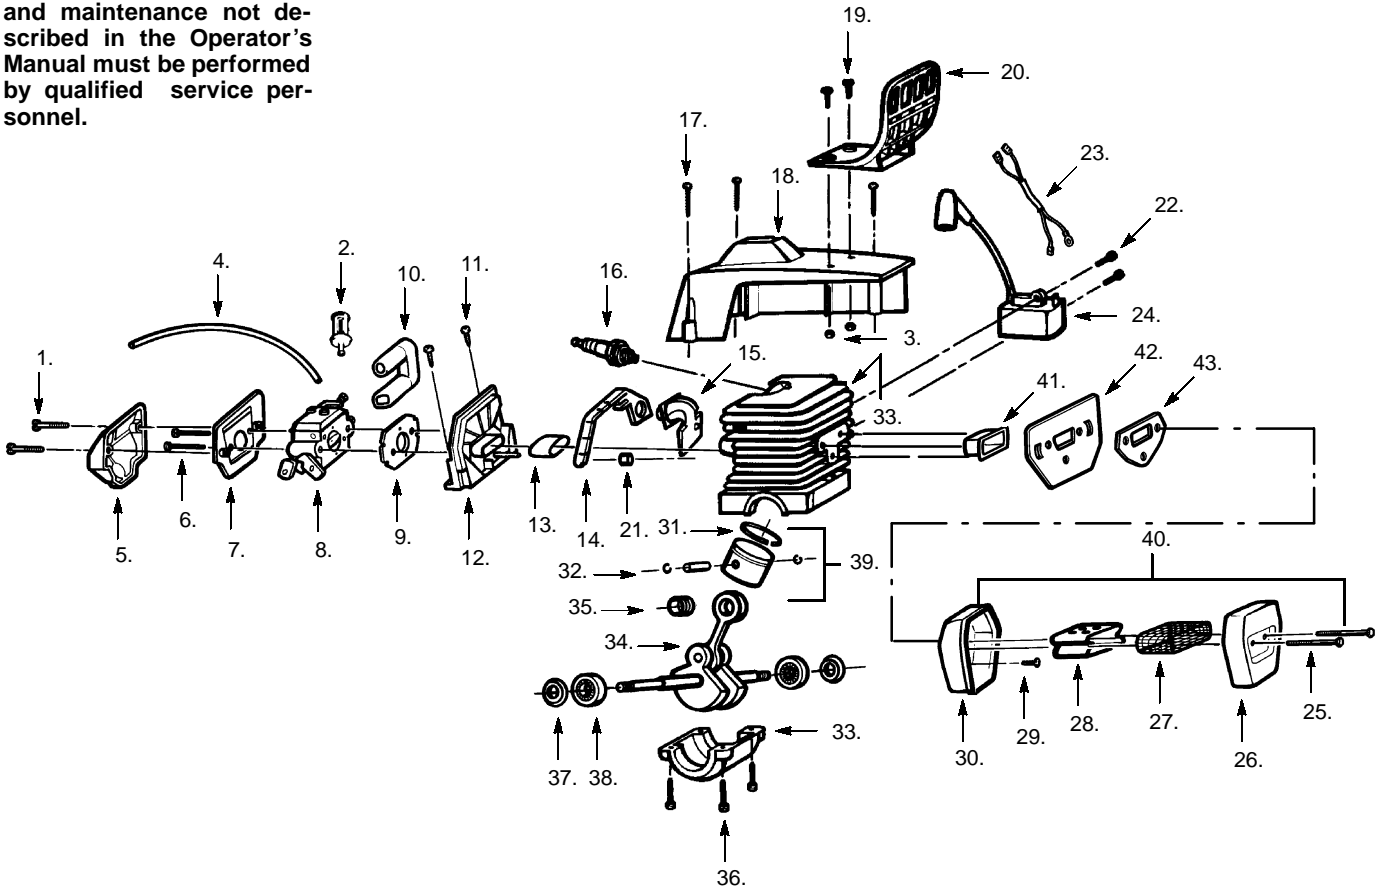

PARTS LIST NO. 530-068369		POULAN® PARTS LIST	MODEL(s) 2200, 2500, 2600, 2750 & 3050	
DATE 5/30/01	REPLACES 530-068369-8/1/95		Note: Illustration may differ from actual model due to design changes	PAGE NO. 1

⚠ WARNING

All repairs, adjustments and maintenance not described in the Operator's Manual must be performed by qualified service personnel.

Models 2200, 2500 & 2600

Ref.	Part No.	Description	Ref.	Part No.	Description	Ref.	Part No.	Description
1.	530-015899	Screw	20.	530-027181	Handguard	36.	530-015897	Screw
2.	530-014199	Fuel Pick-up	21.	530-019171	Impulse Seal	37.	530-019170	C'shaft Seal
3.	530-001543	Nut	22.	530-015895	Screw	38.	530-032118	C'shaft Bearing
4.	530-069247	Fuel Line	23.	530-036129	Switch Wire Ass'y.	39.	530-069454	Piston Kit (Incl. 31,32, 35&Pin)
5.	530-036141	Air Filter (Top)	24.	530-039143	Ignition Module	40.	530-069416	Muffler Kit (Incl. 25, 26,28,30)
6.	530-015970	Screw	25.	-	Muffler Bolt	41.	530-037652	Heat Insulator
7.	530-036124	Air Filter (Bottom)		530-015938	5mm	42.	530-037640	Muffler Plate
8.	-	Carburetor		530-016170	6mm	43.	530-019205	Muffler Gasket
	530-035330	Type 1,2,3 & 4	26.	530-037249	Muffler Cover			
	530-069629	Type 5 (Incl. Limiter Caps)	27.	530-036103	Spark Screen			
9.	530-019172	Carb. Gasket	28.	530-037813	Diffuser			
10.	-	Carb. Grommet	29.	530-015902	Bolt			
	530-037530	Type 1,2,3 & 4	30.	530-037248	Muffler Body			
	530-037464	Type 5	31.	-	Piston Ring			
11.	530-015905	Screw		530-029982	2500/2600			
12.	530-037465	Carb. Adaptor		★★★★★	2200-See			
13.	530-029814	Intake Sleeve		530-015697	Piston Pin Retainer			
14.	530-019177	Turbo Clean Seal	32.	-	Cylinder Kit (Incl. 33 & 36) 2200-See			
15.	530-029813	Turbo Air Cleaner Ass'y.	33.	-	Service Ref. 1			
16.	952-030150	Spark Plug (CJ-7Y)		530-069414	40cc			
17.	530-015903	Screw		530-069417	36cc			
18.	530-036088	Cylinder Shield	34.	530-029794	C'shaft & Rod Ass'y.			
19.	530-015406	Screw	35.	530-032117	Piston Pin Bearing			
							Not Shown	
							530-031135	Scrench
							530-083081	Operator Manual
							530-069316	Clutch Drum (Rim)
							530-031136	Worm Gear Puller
							530-031112	Clutch Assy Tool

✓ = NEW PART NUMBER FOR THIS IPL   ★ = REFER TO THE SERVICE REFERENCE INDICATED FOR MORE INFORMATION. (LOCATED AT END OF IPL)
● = THESE PARTS ARE ILLUSTRATED FOR CLARITY. ORDER COMPLETE ASSEMBLY.