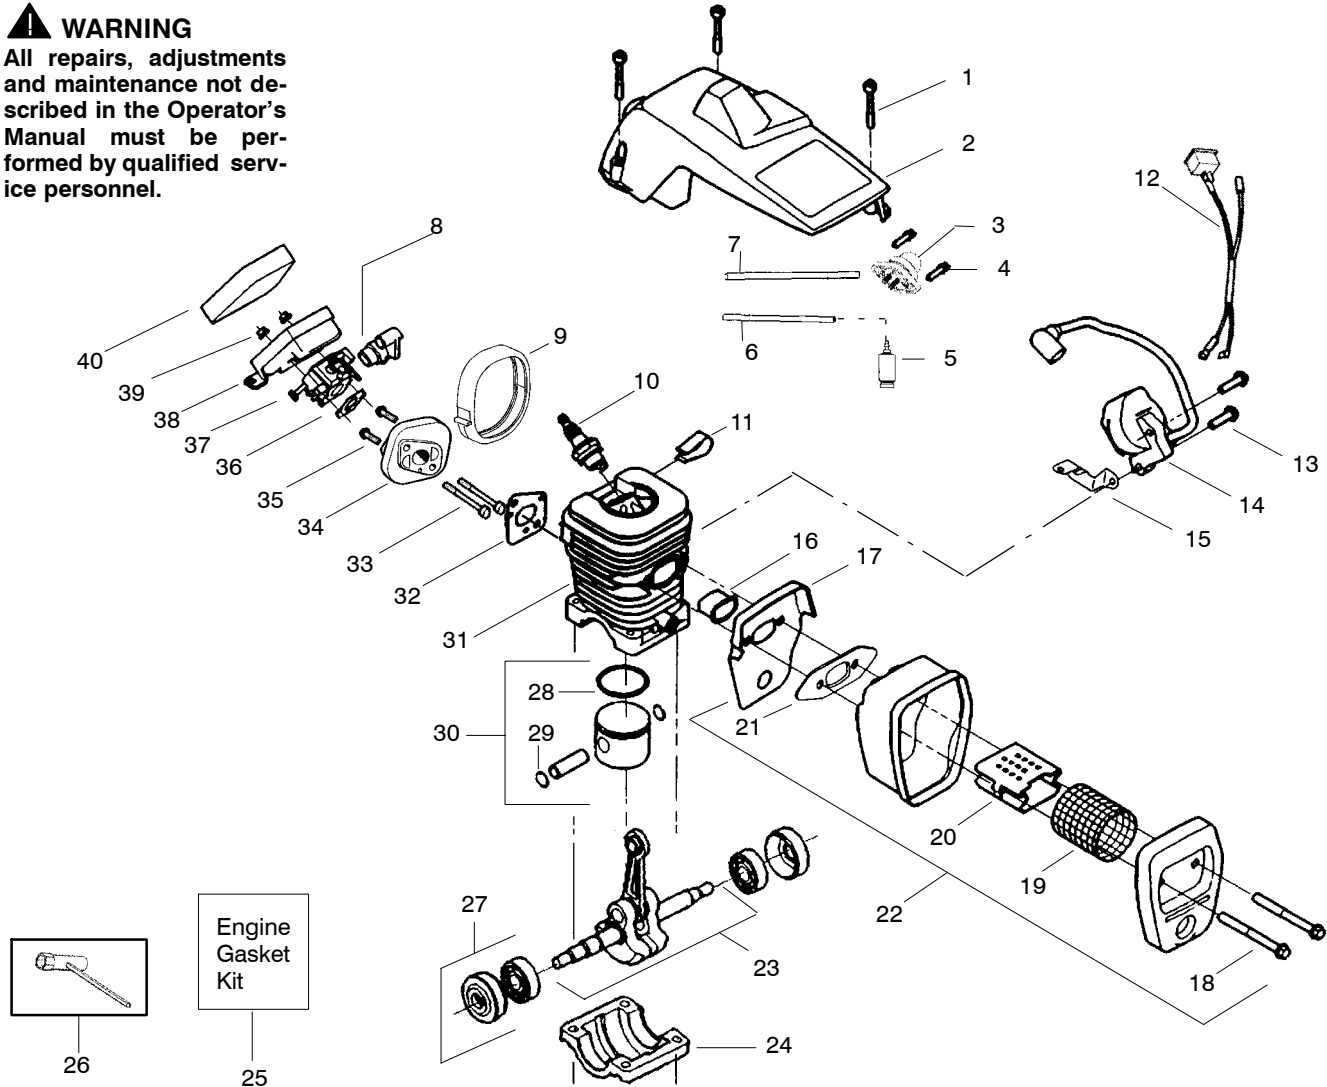

⚠ WARNING
All repairs, adjustments and maintenance not described in the Operator's Manual must be performed by qualified service personnel.

Ref.	Part No.	Description	Ref.	Part No.	Description	Ref.	Part No.	Description
1.	530016153	Screw	17.	530049870	Back Plate-Muffler	34.	530049700	Adapter-Carb.
2.	530047578	Shield-Cylinder	18.	530016132	Screw	35.	530016386	Screw
3.	530071835	Kit-Purge Bulb (incl.#4)	19.	530036103	Screen-Spark	36.	530069608	Carb. Gasket
4.	530015780	Screw	20.	530037813	Diffuser-Muffler	37.	530071621	Kit-Carburetor (WT-625)
5.	530095646	Assy-Fuel Pick-up	21.	530069608	Gasket-Muffler			(Note: No Repair kits are available for this carburetor)
6.	530069247	Kit-Line Purge/Carb. (Small Dia)	22.	530047207	Assy-Muffler (Incl. 17-21)	38.	530047604	Housing-Air Filter
7.	530069216	Kit-Line Purge/Tank (large line)	23.	530047062	Assy-Crankshaft	39.	530016101	Nut
8.	530035526	Grommet-Carb Adjust.	24.	530037935	Cap-Crankcase	40.	530037793	Air Filter - Foam
9.	530054144	Seal-Carb Adapter	25.	530069608	Kit-Engine Gasket (incl. 36,32,21)			Not Shown
10.	952030150	Spark Plug (RCJ-7Y)	26.	530031163	Scrench			
11.	530016136	Clip-High Tension Lead	27.	530056363	Assy-Seal & Bearing			
12.	530049117	Assy-Wire Harness (includes switch)	28.	530038729	Ring-Piston			
13.	530015814	Screw	29.	530015697	Retainer - Piston Pin			
14.	530039198	Module-Ignition	30.	530071408	Kit-Piston - (incl. 28-29)			
15.	530047442	Strap-Ground	31.	530071412	Kit-Cylinder			
16.	530037652	Insulator-Heat	32.	530069608	Gasket-Carb. Adapter			
			33.	530016187	Screw			
								530163693 Manual
								530057267 Decal-Inst.

↖ = NEW PART NUMBER FOR THIS IPL

★ = REFER TO THE SERVICE REFERENCE INDICATED FOR MORE INFORMATION. (LOCATED AT END OF IPL)