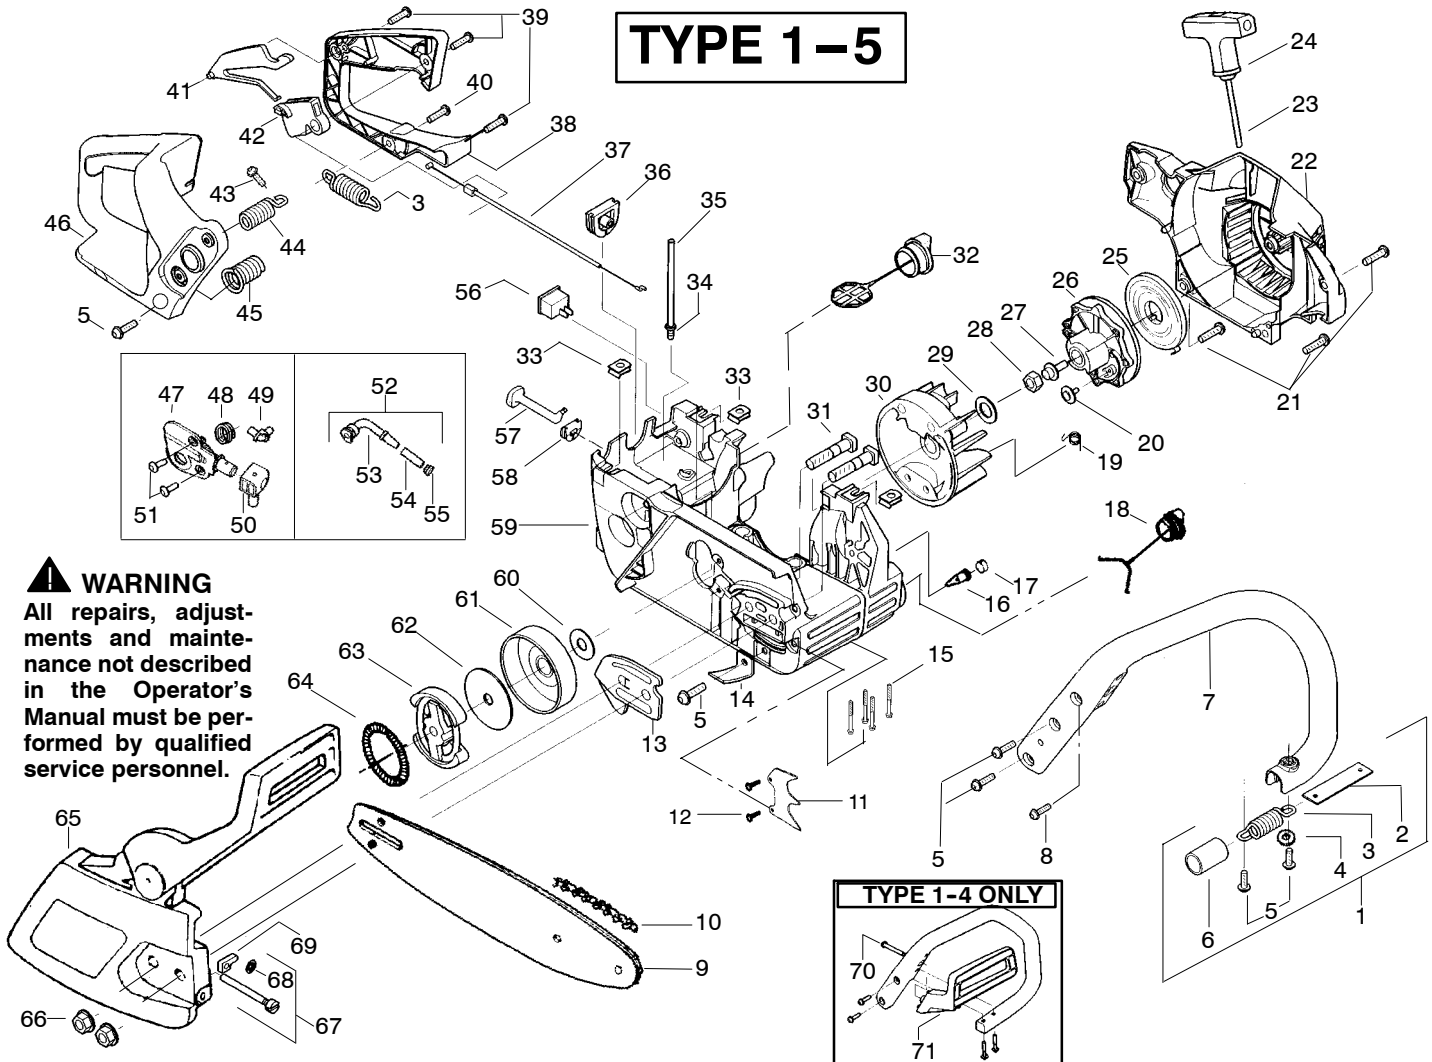

## TYPE 1-5

**WARNING**  
All repairs, adjustments and maintenance not described in the Operator's Manual must be performed by qualified service personnel.

Ref.	Part No.	Description	Ref.	Part No.	Description	Ref.	Part No.	Description
1.	530047963	Assy.- Isolator	25.	530027531	Spring-Recoil	50.	530019206	Block-Seal
2.	530047608	Limiter Strap	26.	530037817	Pulley-Starter	51.	530016064	Screw
3.	530042082	Spring-Isolator	27.	530015920	Screw	52.	530047663	Assy-Oil Pickup
4.	530015123	Washer	28.	530016134	Nut-Flywheel			(Incl. 53-55)
5.	530015814	Screw	29.	530015127	Washer-Flywheel	53.	530038373	Pickup-Oiler
6.	530036142	Sleeve-AV Spring	30.	530039209	Assy-Flywheel	54.	530037821	Filter-Oil
7.	530047583	Front Handle	31.	530016133	Bolt-Bar	55.	530030189	Plug-Oil Filter
8.	530016179	Screw	32.	530047192	Assy-Fuel Cap	56.	530069572	Kit-Switch
9.	952044370	Bar-16"	33.	530015922	Nut-"U"-Type	57.	530047605	Knob-Choke
	952044418	Bar-18"	34.	530023877	Fitting-fuel line	58.	530049005	Grommet-Knob
10.	952051211	Chain-16"	35.	530069216	Kit-Fuel line (large)	59.	530047618	Assy-Chassis
	952051338	Chain-18"	36.	530047631	Grommet-Cable	60.	530015907	Washer-Thrust
11.	530014381	Kit-Spike Assy.	37.	530047602	Cable-Throttle	61.	530047061	Assy-Clutch Drum
12.	530015906	Screw	38.	530047581	Cover-Rear Handle			w/bearing
13.	530038238	Plate-Bar Mounting	39.	530015906	Screw	62.	530015611	Washer-Clutch
14.	530029850	Chain Catcher	40.	530015886	Screw	63.	530014949	Assy.Clutch (incl.64)
15.	530016132	Screw	41.	530036098	Throttle Lockout	64.	530094188	Spring-Clutch
16.	530026119	Check Valve	42.	530036097	Trigger-Throttle	65.	952069662	Kit-Chain Brake
17.	530038264	Plug-Bronze Vent	43.	530015875	Screw	66.	530015917	Nut-Bar Mounting
18.	530010846	Assy-Oil Cap	44.	530017385	Kit-Isolator (Upper)	67.	530069611	Kit-Bar Adjust
19.	530023817	Spring-Starter Dog	45.	530053274	Assy. Isolator - lower			(incl. 68 & 69)
20.	530016080	Screw	46.	530047582	Handle - Rear	68.	530038593	Retainer-Bar Adjust
21.	530015892	Screw	47.	530071259	Kit-Oil Pump	69.	530015826	Pin-Bar Adjust
22.	530049334	Housing-Fan			(Incls. 48,49,50)	70.	530016020	Bolt-Handguard
23.	530069232	Kit-Rope	48.	530037820	Gear-Worm Spring			(Type 1-4 only)
24.	530037485	Handle-Starter	49.	530049477	Elbow-Oil Pickup	71.	530038224	Handguard
								(Type 1-4 only)