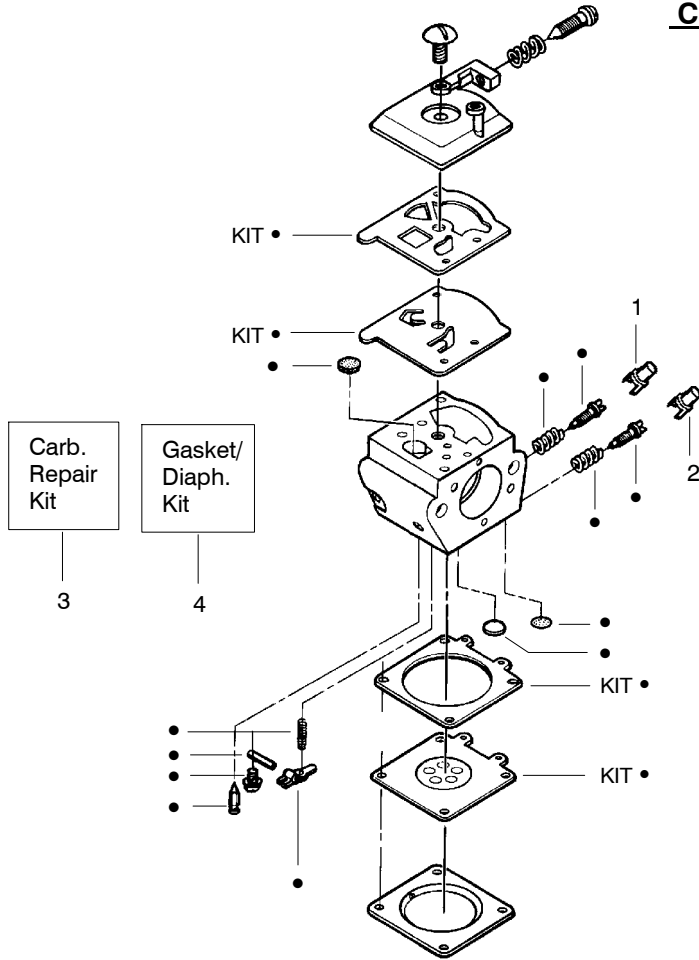

Carburetor Assembly - #530069722-WT391

Ref.	Part No.	Description
1.	530038479	Limiter Cap - High
2.	530038478	Limiter Cap - Low
3.	530069826	Carburetor Repair Kit (● Indicates Contents)
4.	530069844	Gasket/Diaphragm Kit (KIT=Indicates Contents)

Kit - Carburetor Assembly No. 530071621 - WT-625
Kit - Carburetor Assembly No. 530071820 - W-20
Kit - Carburetor Assembly No. 530071821 - WT-662

Note: No Repair kits are available for these carburetors

★★★★★ **Service Reference** ★★★★★

Note: Your chain saw may have either a one or two piece seal. Please note the two piece seal is no longer available.