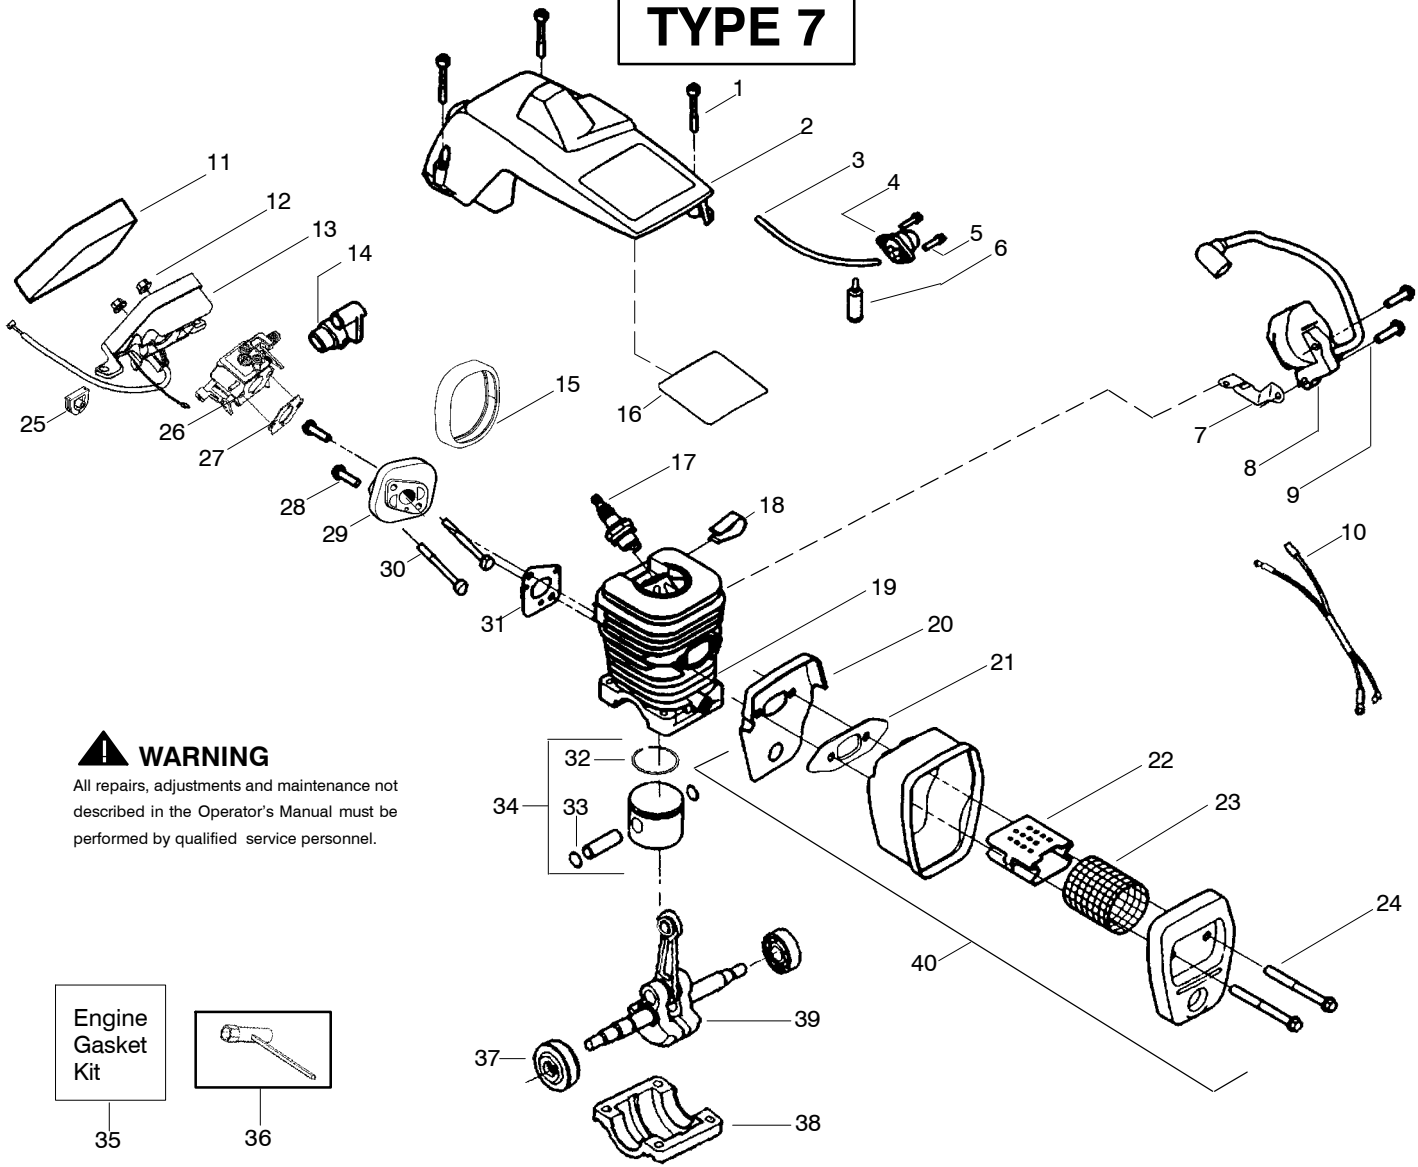

TYPE 7

⚠ WARNING

All repairs, adjustments and maintenance not described in the Operator's Manual must be performed by qualified service personnel.

Engine Gasket Kit

35

36

Ref.	Part No.	Description	Ref.	Part No.	Description	Ref.	Part No.	Description
1.	530016153	Screw	19.	530012550	Cylinder	34.	530071408	Kit-Piston (Incl. 32 & 33)
2.	530055638	Assy-Cylinder Shield (includes # 16)	20.	530049870	Backplate-Muffler	35.	530069608	Kit-Engine Gasket (Incl. 21, 27 & 31)
3.	530069247	Kit-Fuel Line (Small)	21.	530069608	Gasket-Muffler(kit)	36.	530031163	Wrench-bar
4.	530071835	Kit-Purge Bulb (incl.#5)	22.	530037813	Diffuser-Muffler	37.	530056363	Assy-Seal & Bearing
5.	530015780	Screw	23.	530036103	Screen-Spark	38.	530037935	Cap-Crankcase
6.	530095646	Assy-Fuel Pick-up	24.	530016132	Bolt-Muffler	39.	530047062	Assy-Crankshaft
7.	530047442	Strap-Ground	25.	530047631	Grommet-Throttle Cable	40.	530047207	Assy-Muffler (Incl. 20-24)
8.	530039198	Ignition Module	26.	---	Kit-Carburetor			Not Shown
9.	530015814	Screw		530071820	Zama (W-20)			
10.	530057475	Assy-Wire Harness		530071821	Walbro (WT-662)			
11.	530037793	Foam-Air Filter	27.	530069608	Gasket-Carb. (kit)			
12.	530016101	Nut	28.	530016386	Screw			
13.	530057702	Assy-Air Box	29.	530049700	Carb. Adapter			
14.	530035526	Grommet-Carb Adjust	30.	530016187	Screw			
15.	530054144	Seal-Carb Adapter	31.	530069608	Gasket- Adaptor(kit)	545123576		Manual
16.	530055698	Reflector-Heat	32.	530038729	Ring-Piston	530057757		Decal-Warning
17.	952030150	Spark Plug (RCJ-7Y)	33.	530015697	Retainer-Piston Pin	530059229		Decal-Start-Inst.
18.	530016136	Clip-High Tension Lead						

✓ = NEW PART NUMBER FOR THIS IPL

★ = REFER TO THE SERVICE REFERENCE INDICATED FOR MORE INFORMATION. (LOCATED AT END OF IPL)