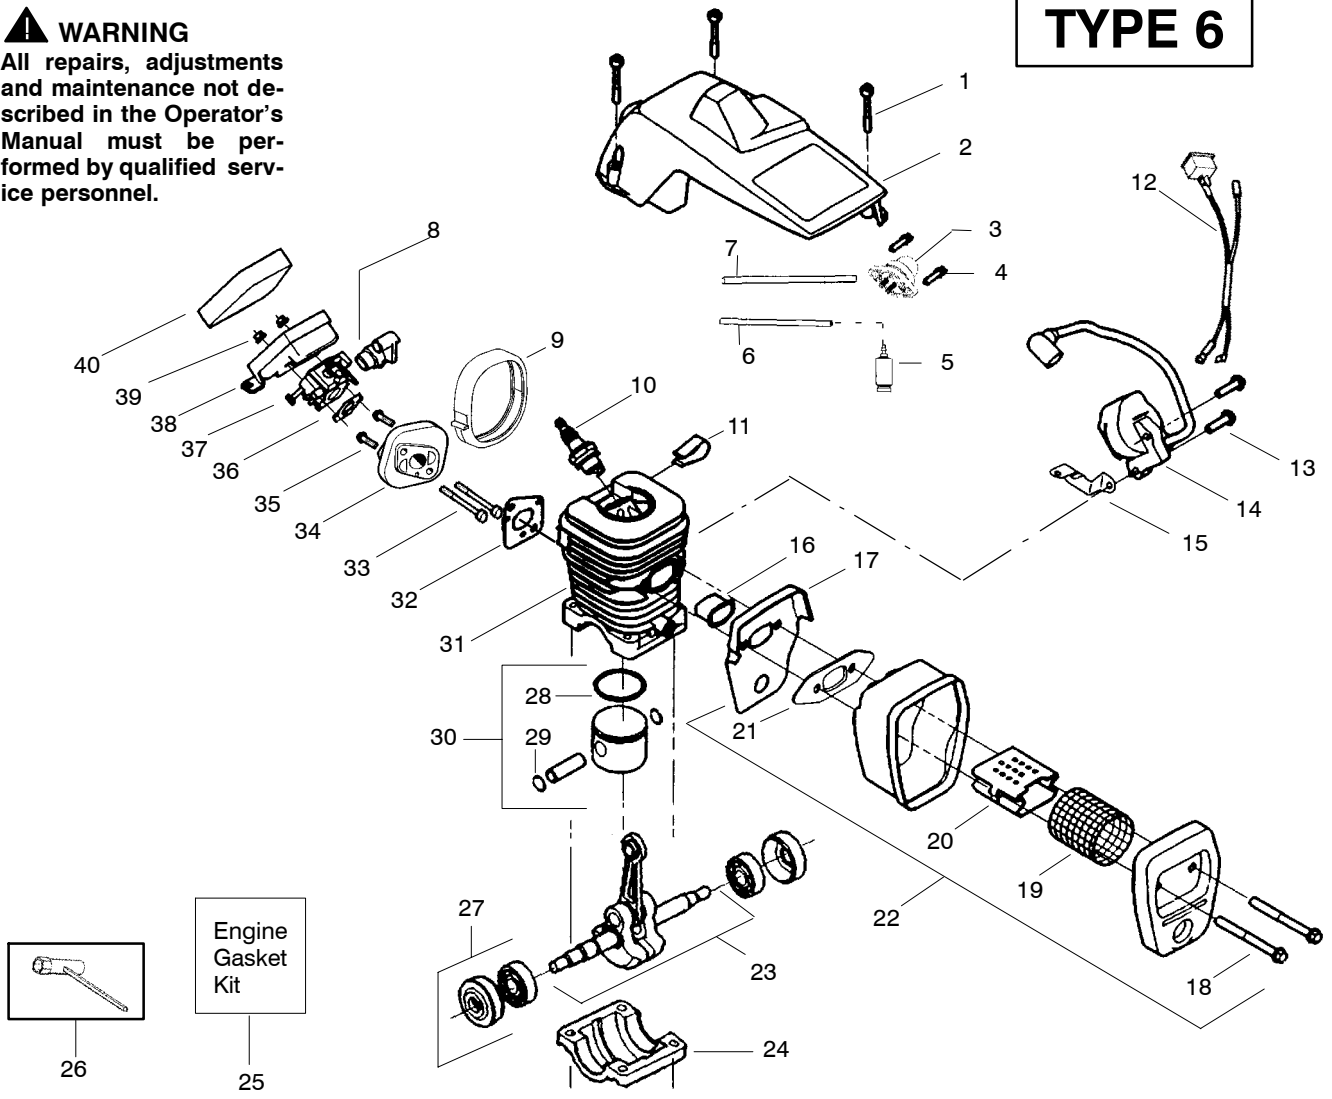

TYPE 6

⚠ WARNING
All repairs, adjustments and maintenance not described in the Operator's Manual must be performed by qualified service personnel.

Ref.	Part No.	Description	Ref.	Part No.	Description	Ref.	Part No.	Description
1.	530016153	Screw	16.	530037652	Insulator-Heat	31.	530071412	Kit-Cylinder
2.	530047578	Shield-Cylinder	17.	530049870	Back Plate-Muffler	32.	530069608	Gasket-Carb. Adapter
3.	530047213	Assy-Air Purge	18.	530016132	Screw	33.	530016187	Screw
4.	530015780	Screw	19.	530036103	Screen-Spark	34.	530049700	Adapter-Carb.
5.	530095646	Assy-Fuel Pick-up	20.	530037813	Diffuser-Muffler	35.	530016386	Screw
6.	530069247	Kit-Line Purge/Carb. (Small Dia)	21.	530069608	Gasket-Muffler	36.	530069608	Carb. Gasket
7.	530069216	Kit-Line Purge/Tank (large line)	22.	530047207	Assy-Muffler (Incl. 17-21)	37.	530071621	Kit-Carburetor (WT-625)
8.	530035526	Grommet-Carb Adjust.	23.	530047062	Assy-Crankshaft	38.	530047604	Housing-Air Filter
9.	★★★★★	Seal-Carb Adapter	24.	530037935	Cap-Crankcase	39.	530016101	Nut
10.	952030150	Spark Plug (RCJ-7Y)	25.	530069608	Kit-Engine Gasket (incl. 36,32,21)	40.	530037793	Air Filter - Foam
11.	530016136	Clip-High Tension Lead	26.	530031163	Scrench			Not Shown
12.	530049117	Assy-Wire Harness (includes switch)	27.	530056363	Assy-Seal & Bearing			
13.	530015814	Screw	28.	530038729	Ring-Piston			
14.	530039198	Module-Ignition	29.	530015697	Retainer - Piston Pin			
15.	530047442	Strap-Ground	30.	530071408	Kit-Piston - (incl. 28-29)			
							530163693	Manual
							530057267	Decal-Inst.

↖ = NEW PART NUMBER FOR THIS IPL

★ = REFER TO THE SERVICE REFERENCE INDICATED FOR MORE INFORMATION. (LOCATED AT END OF IPL)