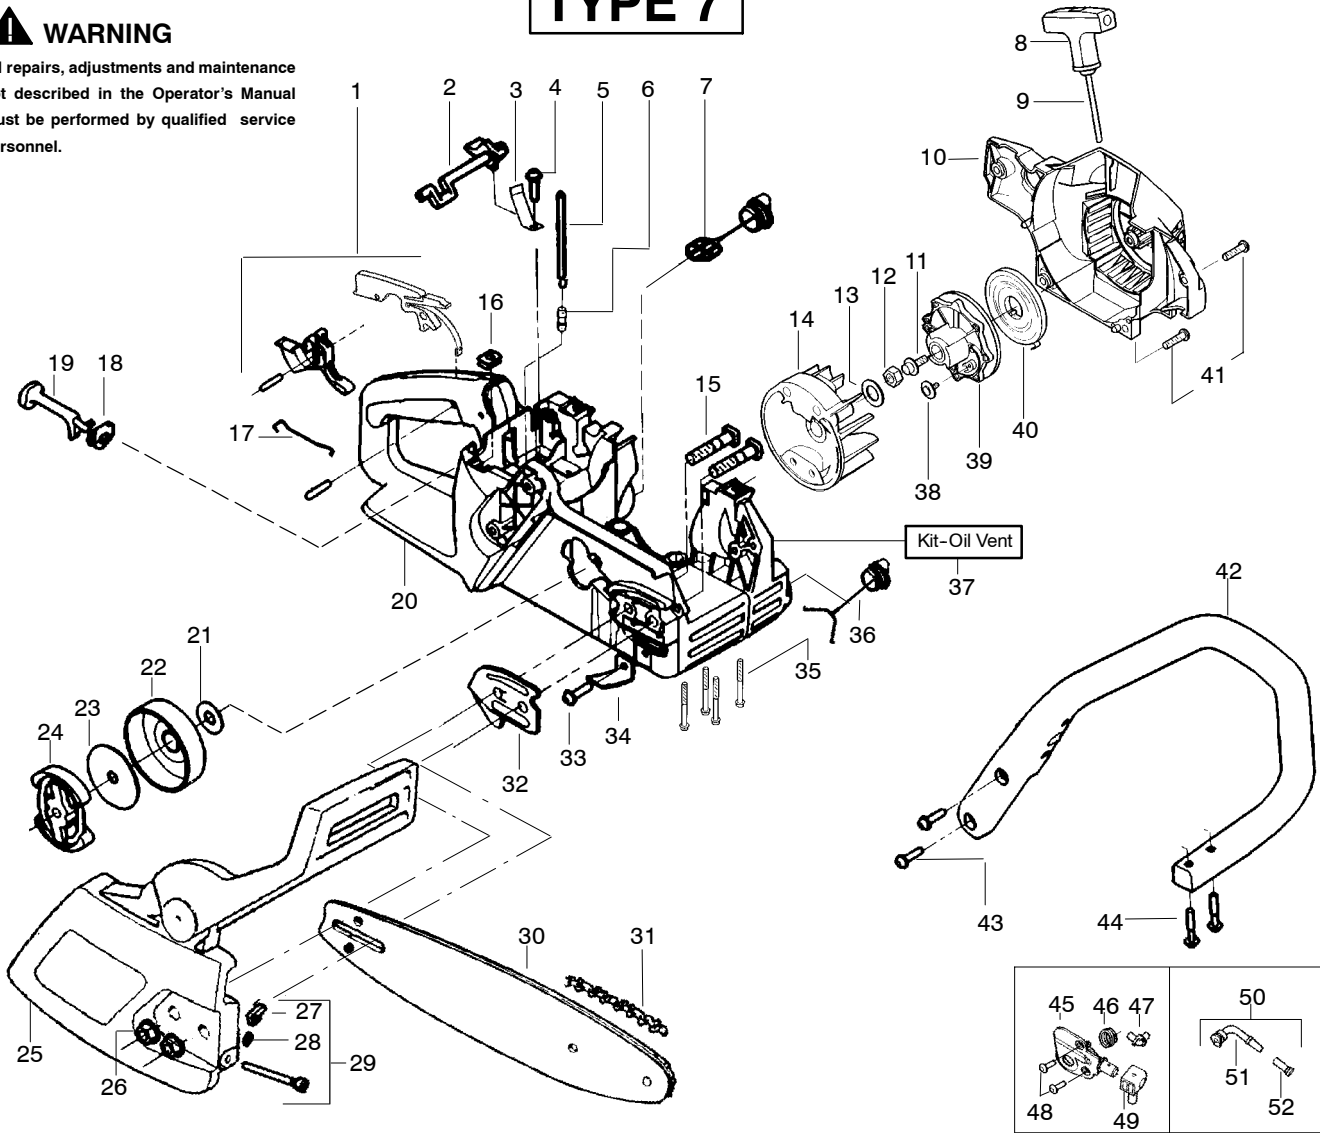

Ref.	Part No.	Description	Ref.	Part No.	Description	Ref.	Part No.	Description
1.	530071832	Kit-Trigger & Lockout	20.	530058909	Assy-Chassis	34.	530029850	Chain Catcher
2.	530038227	Lever-Switch (Includes Pin)	21.	530015907	Washer - Thrust	35.	530016132	Screw
3.	530016149	Spring-Switch	22.	530047061	Assy-Drum W/brg.	36.	530010846	Assy-Oil Cap
4.	530015775	Screw	23.	530015611	Washer-Clutch	37.	530071666	Kit-Oil Vent
5.	530069216	Kit-Fuel Line (Large)	24.	530014949	Assy. - Clutch	38.	530016080	Screw
6.	530023877	Fitting	25.	---	Assy-Chain Brake (2050,2150)	39.	530037817	Pulley-Starter
7.	530047192	Assy-Fuel Cap		545139906	(2175,2375)	40.	530027531	Spring-Starter
8.	530037485	Handle-Starter	26.	530015917	Nut-Bar Mounting	41.	530015892	Screw
9.	530069232	Kit-Rope	27.	530015826	Pin-Bar Adjust	42.	530056798	Handle-Front
10.	---	Housing-Fan (2050,2150)	28.	530038593	Retainer-Bar Adjust	43.	530015814	Screw
	530049334	(2175,2375)	29.	530069611	Kit-Bar Adjust (incl.27,28)	44.	530015940	Screw
	530049337					45.	530071259	Kit-Oil Pump (incl 46,47,49)
11.	530015920	Screw	30.	952044368	Bar - 14"	46.	530037820	Gear-Worm Spring
12.	530016134	Nut-Flywheel		952044370	Bar-16"	47.	530049477	Elbow-Oil Pickup
13.	530015127	Washer-Flywheel		952044418	Bar-18"	48.	530016064	Screw
14.	530039187	Assy-Flywheel	31.	952051209	Chain-14"	49.	530019206	Seal Block
15.	530016133	Bolt-Bar Mounting		952051211	Chain-16"	50.	530047663	Assy-Oil-Pickup (Incl. 51,52)
16.	530015922	Nut-Speed		952051338	Chain-18"	51.	530038373	Pickup-Oiler
17.	530037809	Wire-Throttle	32.	530038238	Plate-Bar Mounting	52.	530056533	Filter-Oil
18.	530049005	Grommet-Choke Knob	33.	530015814	Screw			
19.	530047989	Lever-Choke						

PARTS LIST NO. 530083628		Poulan® PARTS LIST	CHAIN SAW MODEL(S) 2050, 2150, 2175, 2375 – Wildthing
DATE 3/06/07	REPLACES 530083628 – 11/29/06		Note: Illustration may differ from actual model due to design changes