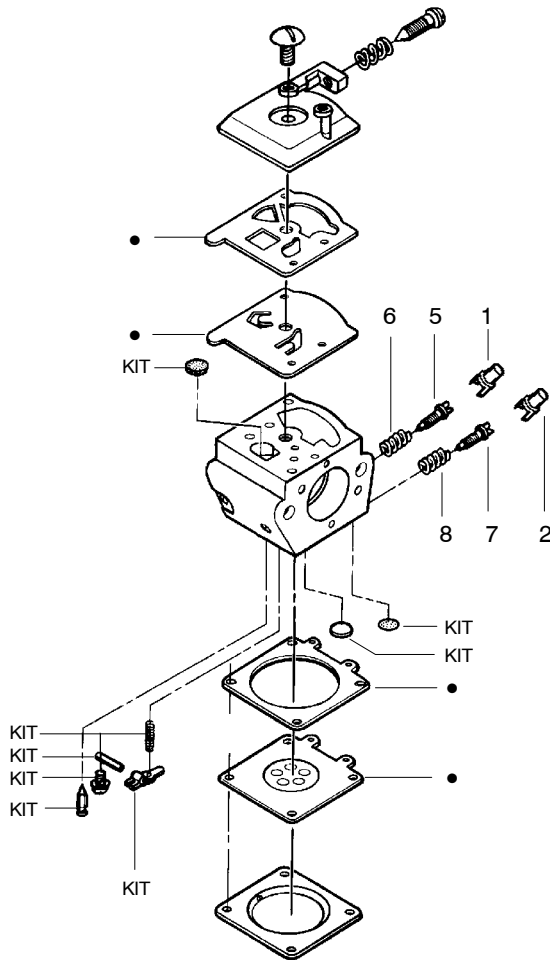

↗ = NEW PART NUMBER FOR THIS IPL

* = REFER TO THE SERVICE REFERENCE INDICATED FOR MORE INFORMATION. (LOCATED AT END OF IPL)

Carburetor Assembly – WT324 – #530069703

Ref.	Part No.	Description
1.	530038479	Limiter Cap – High (brown)
2.	530038478	Limiter Cap – Low (tan)
3.	530069826	Carburetor Repair Kit (KIT = Indicates Contents)
4.	530069844	Gasket Diaphragm Kit (● Indicates Contents)
5.	530035383	Needle – Low Speed
6.	530035293	Needle Spring – Low Speed
7.	530035384	Needle – High Speed
8.	530035295	Needle Spring – High Speed