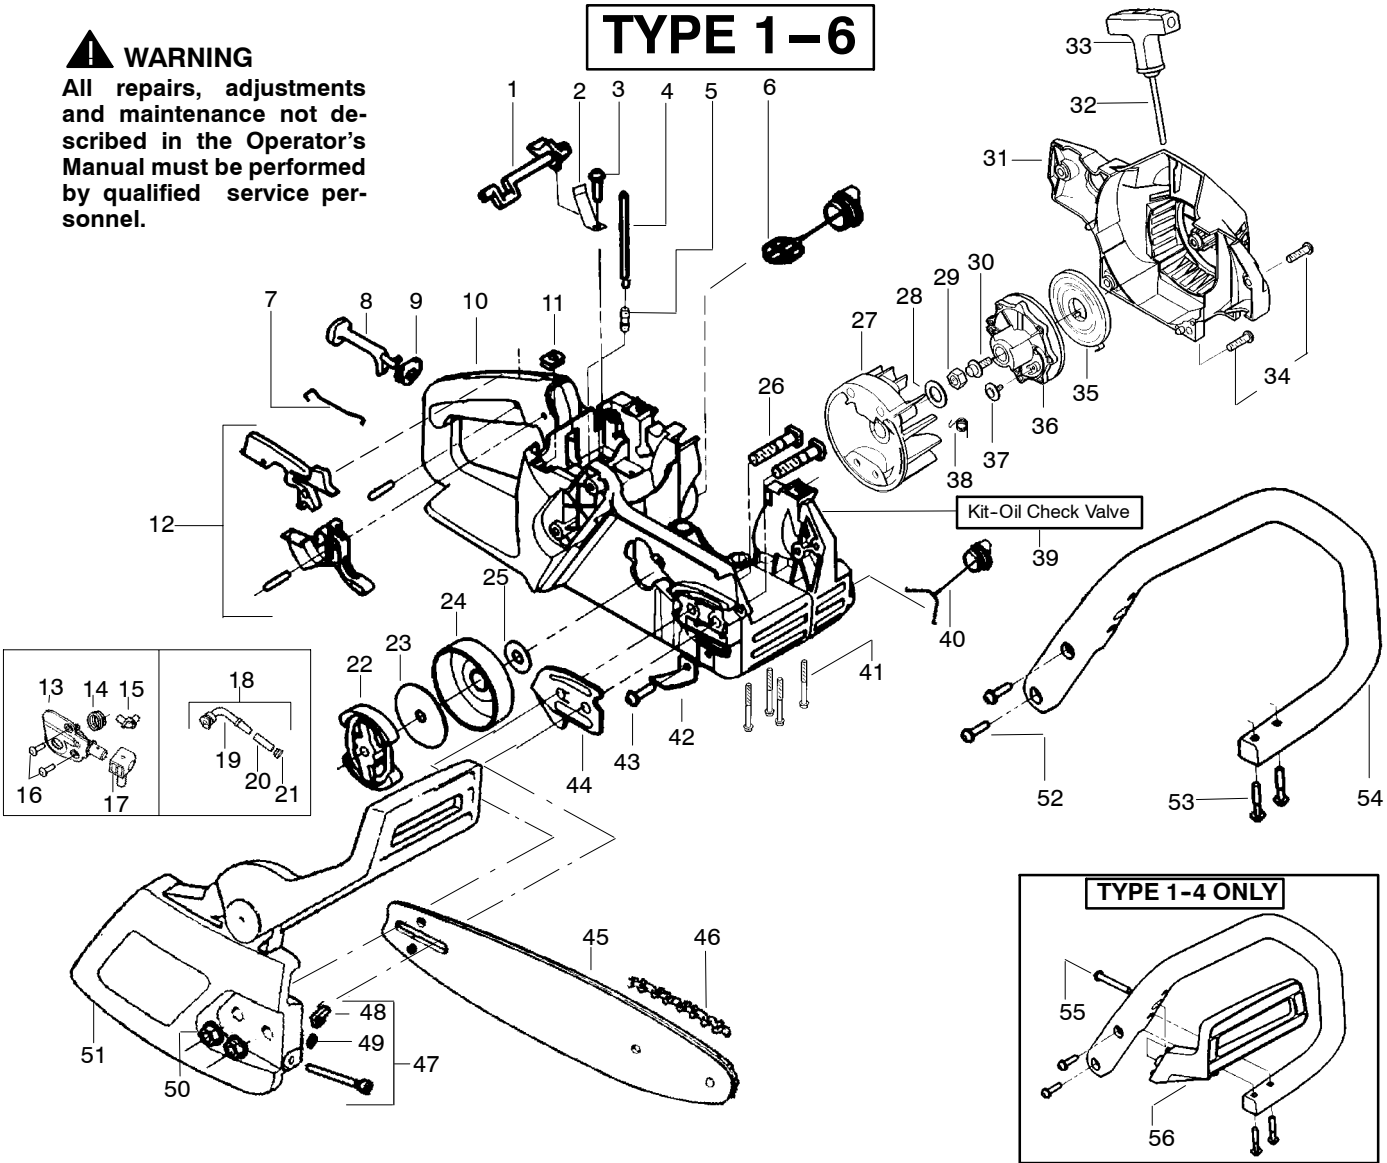

⚠ WARNING
All repairs, adjustments and maintenance not described in the Operator's Manual must be performed by qualified service personnel.

TYPE 1-6

Ref.	Part No.	Description	Ref.	Part No.	Description	Ref.	Part No.	Description
1.	530038227	Lever-Switch (Incl. Pin)	23.	530015611	Washer-Clutch	44.	530038238	Plate-Bar Mounting
2.	530016149	Spring-Switch	24.	530047061	Assy-Drum W/brg.	45.	952044368	Bar - 14"
3.	530015775	Screw	25.	530015907	Washer - Thrust		952044370	Bar - 16"
4.	530069216	Kit-Fuel Line (Large)	26.	530016133	Bolt-Bar Mounting		952044418	Bar - 18"
5.	530023877	Fitting	27.	530039209	Assy-Flywheel	46.	952051209	Chain - 14"
6.	530047192	Assy-Fuel Cap	28.	530015127	Washer-Flywheel		952051211	Chain - 16"
7.	530037809	Wire-Throttle	29.	530016134	Nut-Flywheel		952051338	Chain - 18"
8.	530047989	Lever-Choke	30.	530015920	Screw	47.	530069611	Kit-Bar Adjust (incl. 48, 49)
9.	530038406	Grommet-Choke Knob	31.	---	Housing-Fan	48.	530015826	Pin-Bar Adjust
10.	530069822	Assy-Chassis		530049334	2050,2150	49.	530038593	Retainer-Bar Adjust
11.	530015922	Nut-Speed		530049337	2175,2375	50.	530015917	Nut-Bar Mounting
12.	530071305	Kit-Trigger & Lockout	32.	530069232	Kit-Rope	51.	---	Assy-Chain Brake
13.	530071259	Kit-Oil Pump (incl 14,15,17)	33.	530037485	Handle-Starter		530054735	2050,2150
14.	530037820	Gear-Worm Spring	34.	530015892	Screw		530054740	2175,2375
15.	530049477	Elbow-Oil Pickup	35.	530027531	Spring-Starter			(Type 1,2,3,4,5,6)
16.	530016064	Screw	36.	530037817	Pulley-Starter	52.	530015814	Screw
17.	530019206	Seal Block	37.	530016080	Screw	53.	530015940	Screw
18.	530047663	Assy-Oil-Pickup (Incl. 19, 20 & 21)	38.	530023817	Screw - Starter Dog	54.	530056798	Handle-Front
19.	530038373	Pickup-Oiler	39.	530071666	Kit-Oil Check Valve	55.	530016020	Bolt-Handguard (Type 1-4 only)
20.	530037821	Filter-Oil	40.	530010846	Assy-Oil Cap	56.	530038224	Handguard (Type 1-4 only)
21.	530030189	Plug-Oil Filter	41.	530016132	Screw			
22.	530014949	Assy. - Clutch	42.	530029850	Chain Catcher			
			43.	530015814	Screw			

✓ = NEW PART NUMBER FOR THIS IPL   ★ = REFER TO THE SERVICE REFERENCE INDICATED FOR MORE INFORMATION. (LOCATED AT END OF IPL)