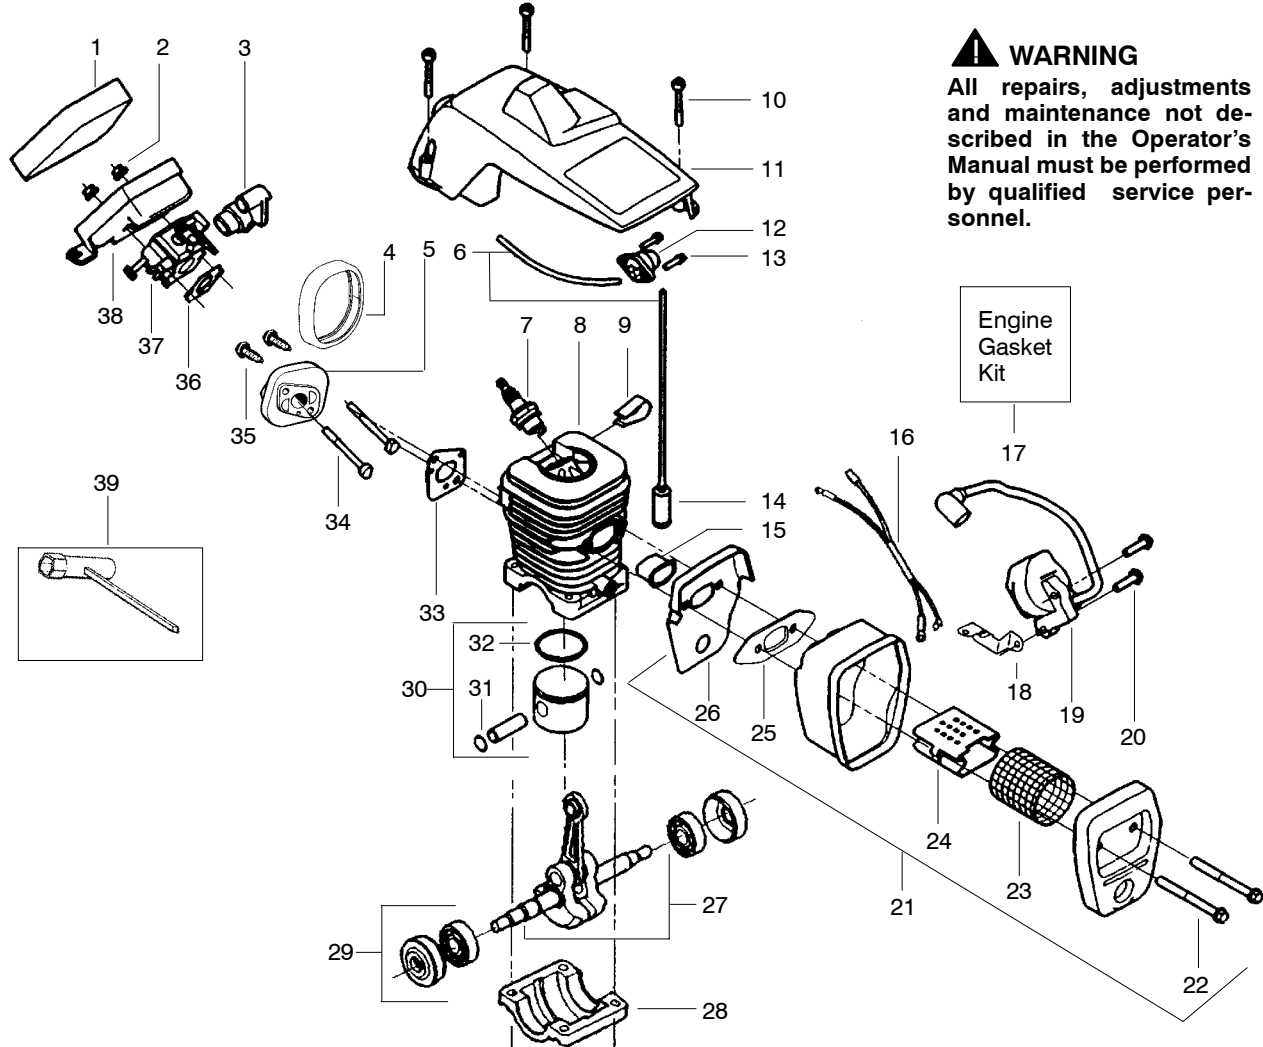

PARTS LIST NO. 530083628		Poulan® PARTS LIST	CHAIN SAW MODEL(S) 2050, 2150, 2175, 2375 – Wildthing	
DATE 3/06/07	REPLACES 530083628 – 11/29/06		Note: Illustration may differ from actual model due to design changes	PAGE NO. 4

TYPE 6

⚠ WARNING
All repairs, adjustments and maintenance not described in the Operator's Manual must be performed by qualified service personnel.

Ref.	Part No.	Description	Ref.	Part No.	Description	Ref.	Part No.	Description
1.	530037793	Foam – Air Filter	14.	530095646	Fuel Pick-up Ass'y.	31.	530015697	Retainer – Piston Pin
2.	530016101	Nut	15.	530037652	Heat Insulator	32.	530038729	Ring – Piston
3.	530035526	Grommet – Carb Adjust	16.	530052296	Assy. – Wire Harness	33.	530069608	Gasket – Carb. Adapter
4.	*****	Seal – Carb Adapter	17.	530069608	Kit – Engine Gasket (Incl. 25, 33 & 36)	34.	530016187	Screw
5.	530049700	Carb. Adapter	18.	530047442	Strap – Ground	35.	530016386	Screw
6.	530069247	Fuel Line Kit (Small)	19.	530039198	Module – Ignition	36.	530069608	Gasket – Carburetor
7.	952030150	Spark Plug (RCJ-7Y)	20.	530015814	Screw	37.	530071620	Kit – Carburetor (WT-624)
8.	530071412	Kit – Cylinder	21.	530047207	Assy – Muffler (Incl. 22-26)	38.	530057480	Housing – Air Filter
9.	530016136	Clip – High Tension Lead	22.	530016132	Screw	39.	530031163	Wrench – Bar
10.	530016153	Screw	23.	530036103	Screen – Spark	Not Shown		
11.	---	Cylinder Shield	24.	530037813	Diffuser – Muffler	---	---	Operator Manual
	530071310	2050,2150	25.	530069608	Gasket – Muffler	530163675	530057757	Type 6
	530049227	2175,2375	26.	530049870	Backplate – Muffler			Decal Warning
12.	530047213	Air Purge Ass'y.	27.	530047062	Assy. – Crankshaft			
13.	530015780	Screw	28.	530037935	Cap – Crankcase			
			29.	530056363	Assy. – Seal & Bearing			
			30.	530071408	Kit – Piston (Incl. 31 & 32)			

✓ = NEW PART NUMBER FOR THIS IPL   * = REFER TO THE SERVICE REFERENCE INDICATED FOR MORE INFORMATION. (LOCATED AT END OF IPL)
● = THESE PARTS ARE ILLUSTRATED FOR CLARITY. ORDER COMPLETE ASSEMBLY.