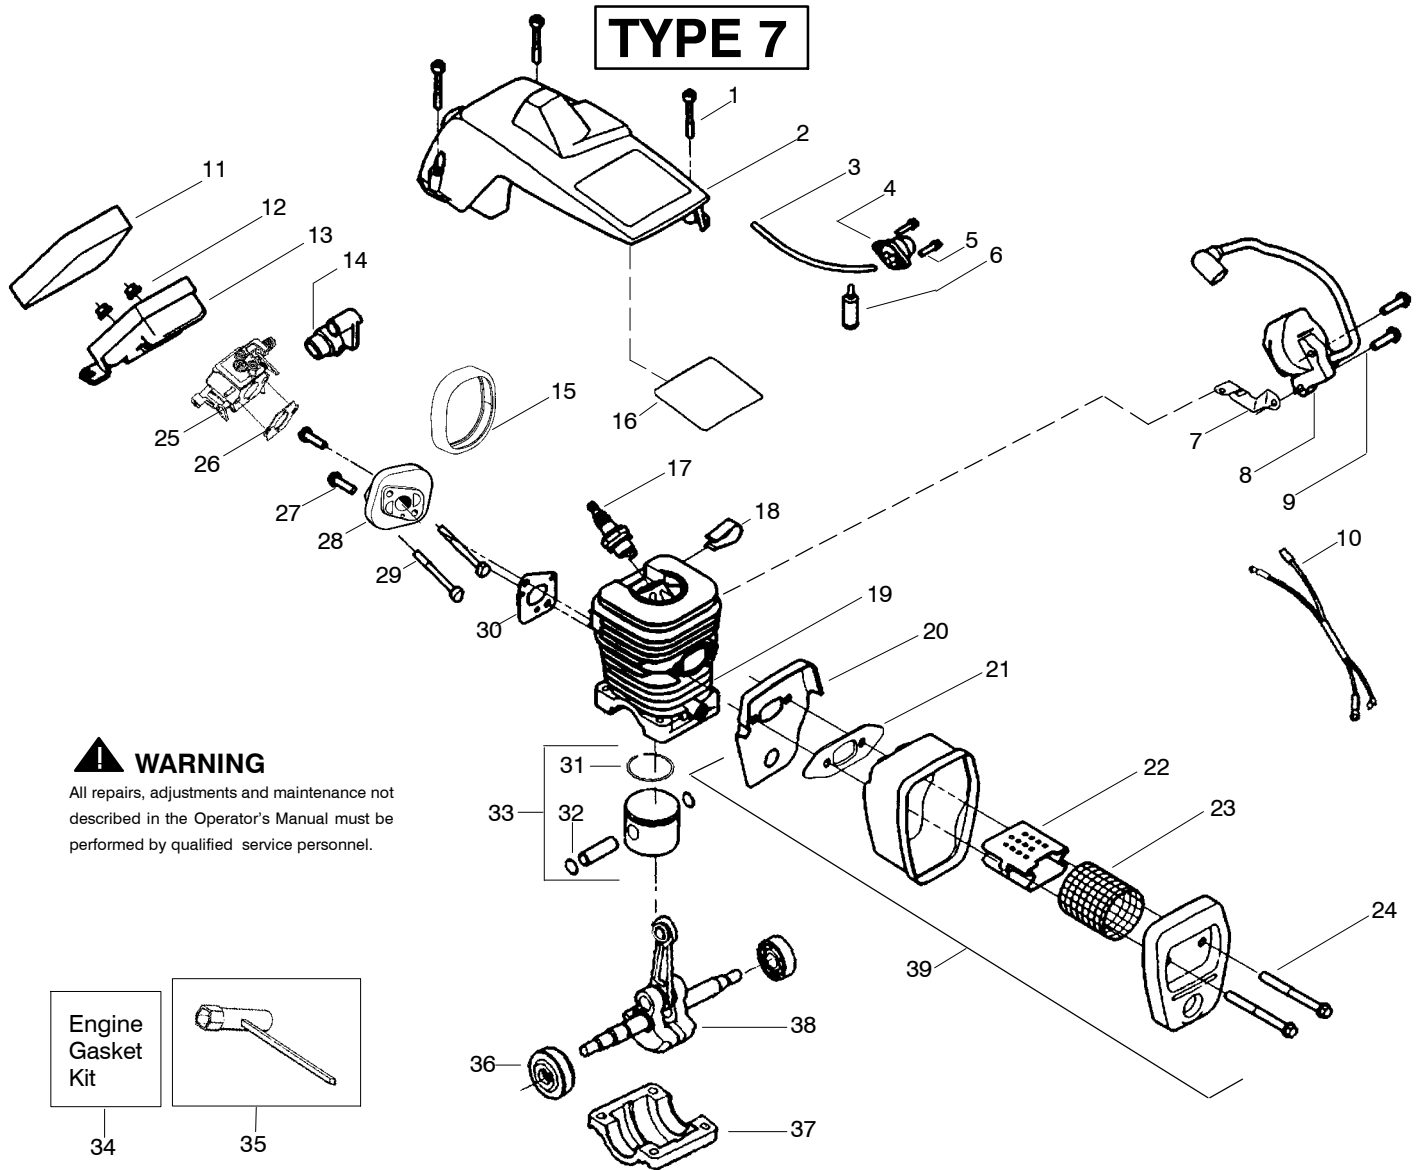

WARNING
All repairs, adjustments and maintenance not described in the Operator's Manual must be performed by qualified service personnel.

Ref.	Part No.	Description	Ref.	Part No.	Description	Ref.	Part No.	Description
1.	530016153	Screw	19.	530012550	Cylinder	33.	530071408	Kit – Piston (Incl. 31 & 32)
2.	530055637	Assy – Cylinder Shield (includes # 16)	20.	530049870	Backplate – Muffler	34.	530069608	Kit – Engine Gasket (Incl. 21, 26 & 30)
3.	530069247	Kit – Fuel Line (Small)	21.	530069608	Gasket – Muffler (kit)	35.	530031163	Bar Wrench
4.	530071835	Kit – Purge Bulb (Incl. #5)	22.	530037813	Diffuser – Muffler	36.	530056363	Assy – Seal & Bearing
5.	530015780	Screw	23.	530036103	Screen – Spark	37.	530037935	Cap – Crankcase
6.	530095646	Assy – Fuel Pick-up	24.	530016132	Bolt – Muffler	38.	530047062	Assy – Crankshaft
7.	530047442	Strap – Ground	25.	---	Kit – Carburetor	39.	530047207	Assy – Muffler (Incl. 20 – 24)
8.	530039198	Ignition Module		530071820	Zama (W – 20)			Not Shown
9.	530015814	Screw		530071821	Walbro (WT – 662)			---
10.	530052296	Assy – Wire Harness	26.	530069608	Gasket – Carb. (kit)			Manuals
11.	530037793	Foam – Air Filter	27.	530016386	Screw			North America
12.	530016101	Nut	28.	530049700	Carb. Adapter			Non – Ce 1
13.	530057480	Assy – Air Box	29.	530016187	Screw			Russian
14.	530035526	Grommet – Carb Adjust	30.	530069608	Gasket – Adaptor (kit)	↗	545123582	Decal – Warning
15.	530054144	Seal – Carb Adapter	31.	530038729	Ring – Piston	↘	545123745	Decal – Start Inst.
16.	530055698	Reflector – Heat	32.	530015697	Retainer – Piston Pin		545123746	Decal – Warning (Russia)
17.	952030150	Spark Plug (RCJ – 7Y)					530057757	
18.	530016136	Clip – High Tension Lead					530059229	
							545003001	

↗ = NEW PART NUMBER FOR THIS IPL

* = REFER TO THE SERVICE REFERENCE INDICATED FOR MORE INFORMATION. (LOCATED AT END OF IPL)