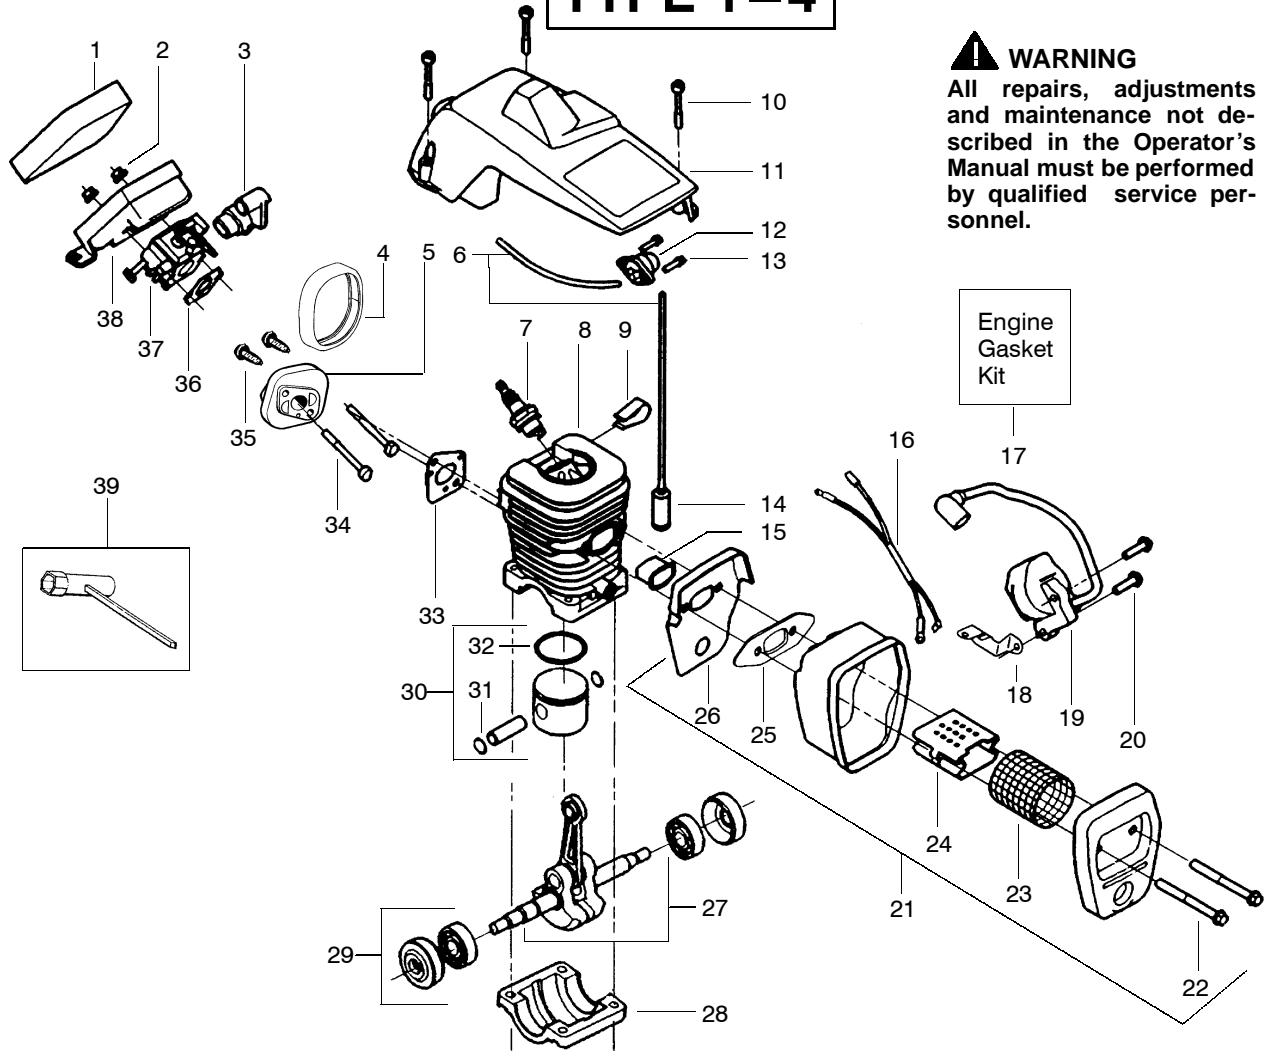

PARTS LIST NO. 530163061		Poulan® PARTS LIST	CHAIN SAW MODEL(s) Poulan Plus 2155	
DATE 3/05/03	Replaces 163061 – 12/19/02		Note: Illustration may differ from actual model due to design changes	PAGE NO. 2

TYPE 1-4

⚠ WARNING
All repairs, adjustments and maintenance not described in the Operator's Manual must be performed by qualified service personnel.

Ref.	Part No.	Description	Ref.	Part No.	Description	Ref.	Part No.	Description
1.	530037793	Foam—Air Filter	17.	530069608	Kit—Engine Gasket (Incl. 25, 33 & 36)	31.	530015697	Retainer—Piston Pin
2.	530016101	Nut	18.	530047442	Strap—Ground	32.	530038729	Ring – Piston
3.	530035526	Grommet—Carb Adjust	19.	530039167	Module—Ignition	33.	530069608	Gasket – Adapter(kit)
4.	530054144	Seal—Carb Adapter	20.	530015814	Screw	34.	530016187	Screw
5.	530049700	Adapter—Carb.	21.	530047207	Assy—Muffler (Incl. 22–26)	35.	530016386	Screw
6.	530069247	Kit—Fuel Line (Small)	22.	530016132	Screw	36.	530069608	Gasket – Carb.(kit)
7.	952030150	Spark Plug (RCJ—7Y)	23.	530036103	Screen—Spark	37.	---	Kit—Carburetor (WT—324)
8.	530069607	Kit—Cylinder	24.	530037813	Diffuser—Muffler	38.	530037804	Housing—Air Filter
9.	530016136	Clip—High Tension Lead	25.	530069608	Gasket—Muffler(kit)	39.	530031163	Wrench – Bar
10.	530016153	Screw	26.	530049870	Backplate—Muffler			
11.	530071310	Shield—Cylinder	27.	530047062	Assy. – Crankshaft			Not Shown
12.	530047213	Assy—Air Purge	28.	530037935	Cap—Crankcase			
13.	530015780	Screw	29.	530056363	Assy.—Seal & Bearing			
14.	530095646	Assy—Fuel Pick—up	30.	530069605	Kit—Piston(Incl. 31 & 32)			
15.	530037652	Insulator—Heat						
16.	530052296	Assy. –Wire Harness						
							530163649	Operator Manual
							530038257	Decal – Warning

✓ = NEW PART NUMBER FOR THIS IPL   * = REFER TO THE SERVICE REFERENCE INDICATED FOR MORE INFORMATION. (LOCATED AT END OF IPL)
● = THESE PARTS ARE ILLUSTRATED FOR CLARITY. ORDER COMPLETE ASSEMBLY.