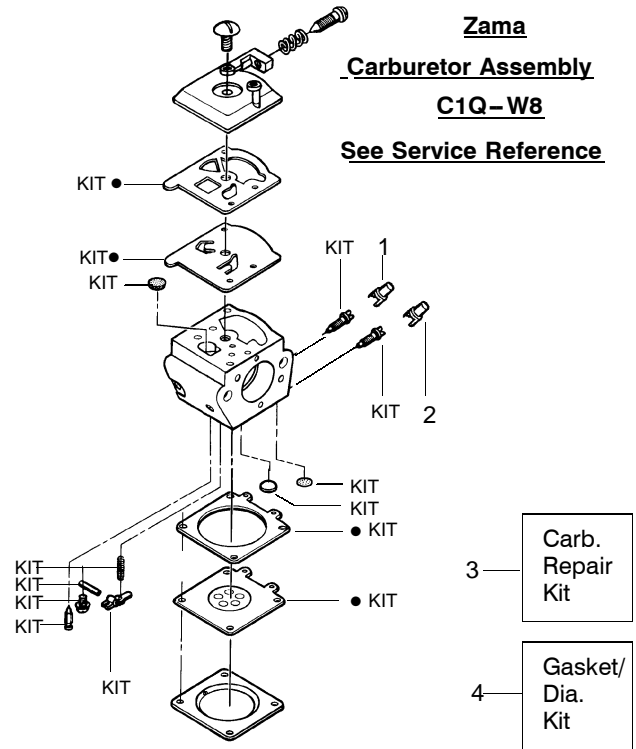

✓ = NEW PART NUMBER FOR THIS IPL * = REFER TO THE SERVICE REFERENCE INDICATED FOR MORE INFORMATION. (LOCATED AT END OF IPL)
● = THESE PARTS ARE ILLUSTRATED FOR CLARITY. ORDER COMPLETE ASSEMBLY.

TYPE 5

Ref.	Part No.	Description	Ref.	Part No.	Description	Ref.	Part No.	Description
1.	530037793	Foam—Air Filter	17.	530069608	Kit—Engine Gasket (Incl. 25, 33 & 36)	31.	530015697	Retainer—Piston Pin
2.	530016101	Nut	18.	530047442	Strap—Ground	32.	530038729	Ring — Piston
3.	530035526	Grommet—Carb Adjust	19.	530039198	Module—Ignition	33.	530069608	Gasket — Adapter(kit)
4.	530054144	Seal—Carb Adapter	20.	530015814	Screw	34.	530016187	Screw
5.	530049700	Adapter—Carb.	21.	530047207	Assy—Muffler (Incl. 22—26)	35.	530016386	Screw
6.	530069247	Kit—Fuel Line (Small)	22.	530016132	Screw	36.	530069608	Gasket — Carb.(kit)
7.	952030150	Spark Plug (RCJ—7Y)	23.	530036103	Screen—Spark	37.	530071618	Kit—Carburetor (W—14A)
8.	530071412	Kit—Cylinder	24.	530037813	Diffuser—Muffler	38.	530037804	Housing—Air Filter
9.	530016136	Clip—High Tension Lead	25.	530069608	Gasket—Muffler(kit)	39.	530031163	Wrench — Bar
10.	530016153	Screw	26.	530049870	Backplate—Muffler	Not Shown		
11.	530071310	Shield—Cylinder	27.	530047062	Assy. — Crankshaft	530163675	Operator Manual	
12.	530047213	Assy—Air Purge	28.	530037935	Cap—Crankcase	530057757	Decal — Warning	
13.	530015780	Screw	29.	530056363	Assy.—Seal & Bearing			
14.	530095646	Assy—Fuel Pick—up	30.	530071408	Kit—Piston(Incl. 31 & 32)			
15.	530037652	Insulator—Heat						
16.	530052296	Assy. —Wire Harness						

✓ = NEW PART NUMBER FOR THIS IPL * = REFER TO THE SERVICE REFERENCE INDICATED FOR MORE INFORMATION. (LOCATED AT END OF IPL)
● = THESE PARTS ARE ILLUSTRATED FOR CLARITY. ORDER COMPLETE ASSEMBLY.

Ref.	Part No.	Description
1.	530038479	Limiter Cap–High (brown)
2.	530038478	Limiter Cap–Low (tan)
3.	–	Carburetor Repair Kit (KIT= Indicates Contents)
4.	530069826	Walbro (WT324)
	–	Gasket Diaphragm Kit (● Indicates Contents)
	530069844	Walbro (WT324)