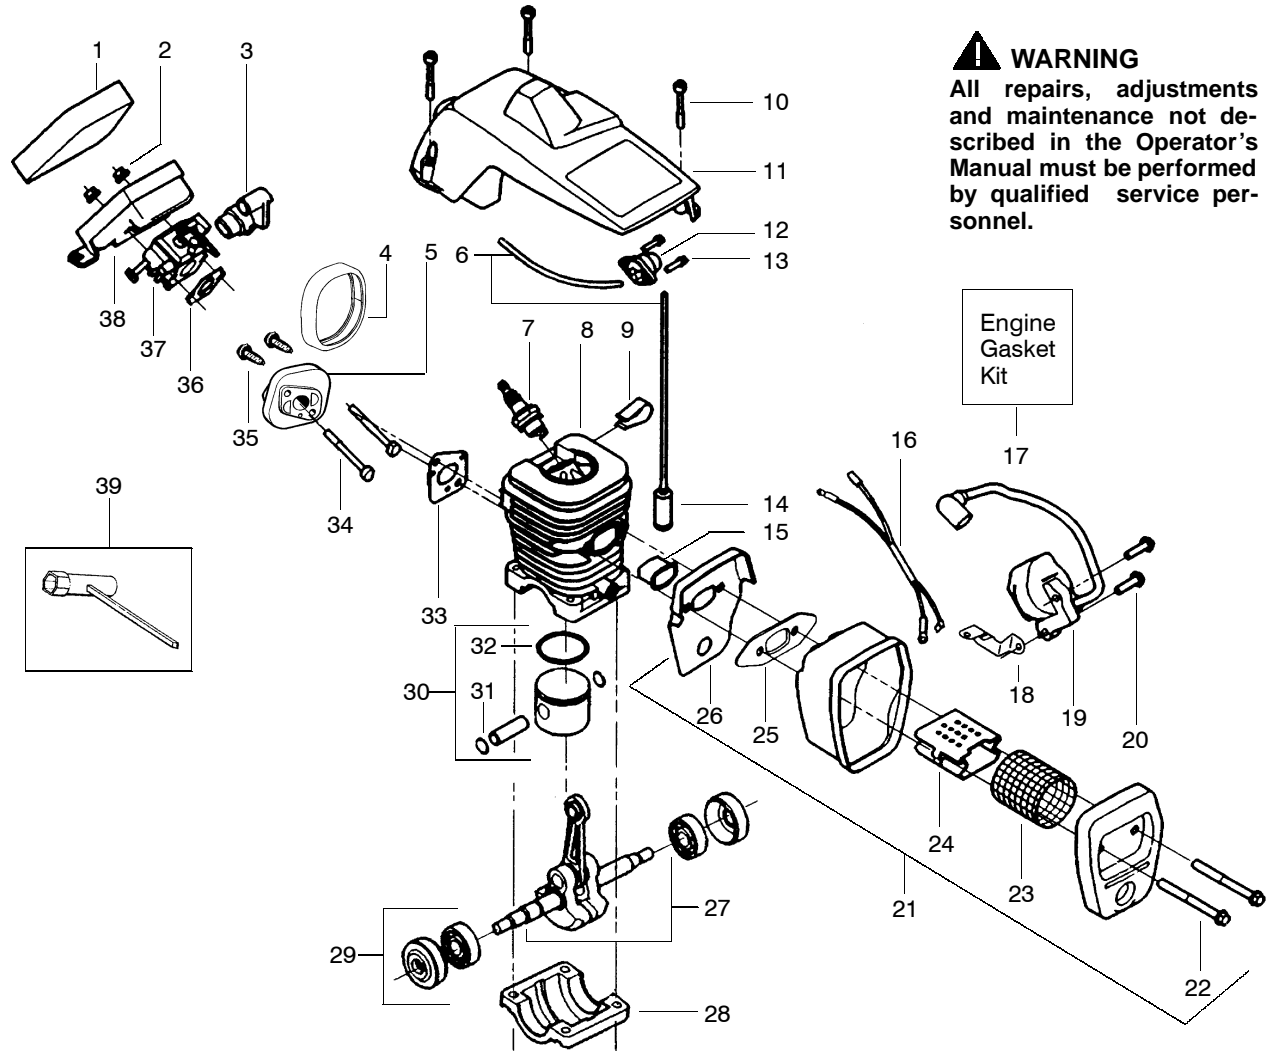

TYPE 5

Ref.	Part No.	Description	Ref.	Part No.	Description	Ref.	Part No.	Description
1.	530037793	Foam—Air Filter	17.	530069608	Kit—Engine Gasket (Incl. 25, 33 & 36)	31.	530015697	Retainer—Piston Pin
2.	530016101	Nut	18.	530047442	Strap—Ground	32.	530038729	Ring — Piston
3.	530035526	Grommet—Carb Adjust	19.	530039198	Module—Ignition	33.	530069608	Gasket — Adapter(kit)
4.	530054144	Seal—Carb Adapter	20.	530015814	Screw	34.	530016187	Screw
5.	530049700	Adapter—Carb.	21.	530047207	Assy—Muffler (Incl. 22—26)	35.	530016386	Screw
6.	530069247	Kit—Fuel Line (Small)	22.	530016132	Screw	36.	530069608	Gasket — Carb.(kit)
7.	952030150	Spark Plug (RCJ—7Y)	23.	530036103	Screen—Spark	37.	530071618	Kit—Carburetor (W—14A)
8.	530071412	Kit—Cylinder	24.	530037813	Diffuser—Muffler	38.	530037804	Housing—Air Filter
9.	530016136	Clip—High Tension Lead	25.	530069608	Gasket—Muffler(kit)	39.	530031163	Wrench — Bar
10.	530016153	Screw	26.	530049870	Backplate—Muffler	Not Shown		
11.	530071310	Shield—Cylinder	27.	530047062	Assy. — Crankshaft	530163675	Operator Manual	
12.	530047213	Assy—Air Purge	28.	530037935	Cap—Crankcase	530057757	Decal — Warning	
13.	530015780	Screw	29.	530056363	Assy.—Seal & Bearing			
14.	530095646	Assy—Fuel Pick—up	30.	530071408	Kit—Piston(Incl. 31 & 32)			
15.	530037652	Insulator—Heat						
16.	530052296	Assy. —Wire Harness						

✓ = NEW PART NUMBER FOR THIS IPL   * = REFER TO THE SERVICE REFERENCE INDICATED FOR MORE INFORMATION. (LOCATED AT END OF IPL)
● = THESE PARTS ARE ILLUSTRATED FOR CLARITY. ORDER COMPLETE ASSEMBLY.