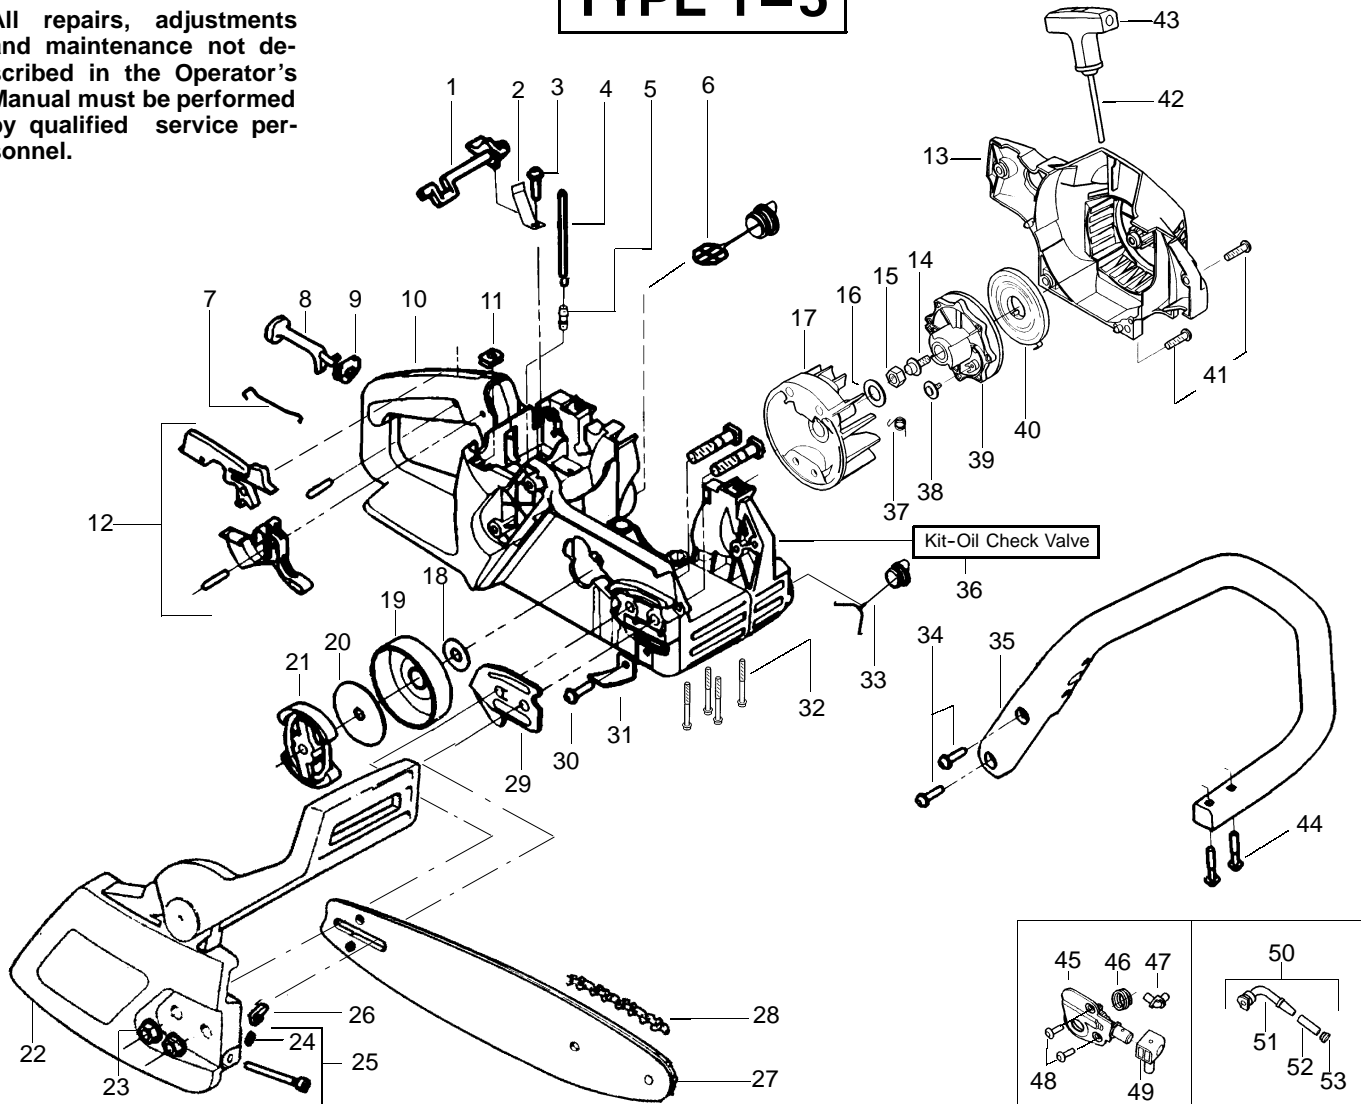

▲ WARNING

All repairs, adjustments and maintenance not described in the Operator's Manual must be performed by qualified service personnel.

TYPE 1-5

Ref.	Part No.	Description	Ref.	Part No.	Description	Ref.	Part No.	Description
1.	530038227	Lever-Switch (Includes Pin)	21.	530014949	Assy. - Clutch	41.	530015892	Screw.
2.	530016149	Spring-Switch	22.	530054736	Assy-Chain Brake	42.	530069232	Kit-Rope
3.	530015775	Screw	23.	530015917	Nut-Bar Mounting	43.	530037485	Handle-Starter
4.	530069216	Kit-Fuel Line (Large)	24.	530038593	Retainer-Bar Adjust	44.	530015940	Screw
5.	530023877	Fitting	25.	530069611	Kit-Bar Adjust (incl.24,26)	45.	530071259	Kit-Oil Pump (incl 46,47,49)
6.	530047192	Assy-Fuel Cap	26.	530015826	Pin-Bar Adjust	46.	530037820	Gear-Worm Spring
7.	530037809	Wire-Throttle	27.	952044418	Bar-18"	47.	530049477	Elbow-Oil Pickup
8.	530047989	Lever-Choke	28.	952051338	Chain-18"	48.	530016064	Screw
9.	530038406	Grommet-Choke Knob	29.	530038238	Plate-Bar Mounting	49.	530019206	Seal Block
10.	530055588	Assy-Chassis	30.	530015814	Screw	50.	530047663	Assy-Oil-Pickup (Incl. 51-53)
11.	530015922	Nut-Speed	31.	530029850	Chain Catcher	51.	530038373	Pickup-Oiler
12.	530071305	Kit-Trigger & Lockout	32.	530016132	Screw	52.	530037821	Filter-Oil
13.	530054175	Housing-Fan	33.	530010846	Assy-Oil Cap	53.	530030189	Plug-Oil Filter
14.	530015920	Screw	34.	530015814	Screw			
15.	530016134	Nut-Flywheel	35.	530056798	Handle-Front			
16.	530015127	Washer-Flywheel	36.	530071666	Kit-Oil Check Valve			
17.	530039209	Assy-Flywheel	37.	530023817	Spring - Starter Dog			
18.	530015907	Washer - Thrust	38.	530016080	Screw			
19.	530047061	Assy-Drum W/brg.	39.	530037817	Pulley-Starter			
20.	530015611	Washer-Clutch	40.	530027531	Spring-Starter			