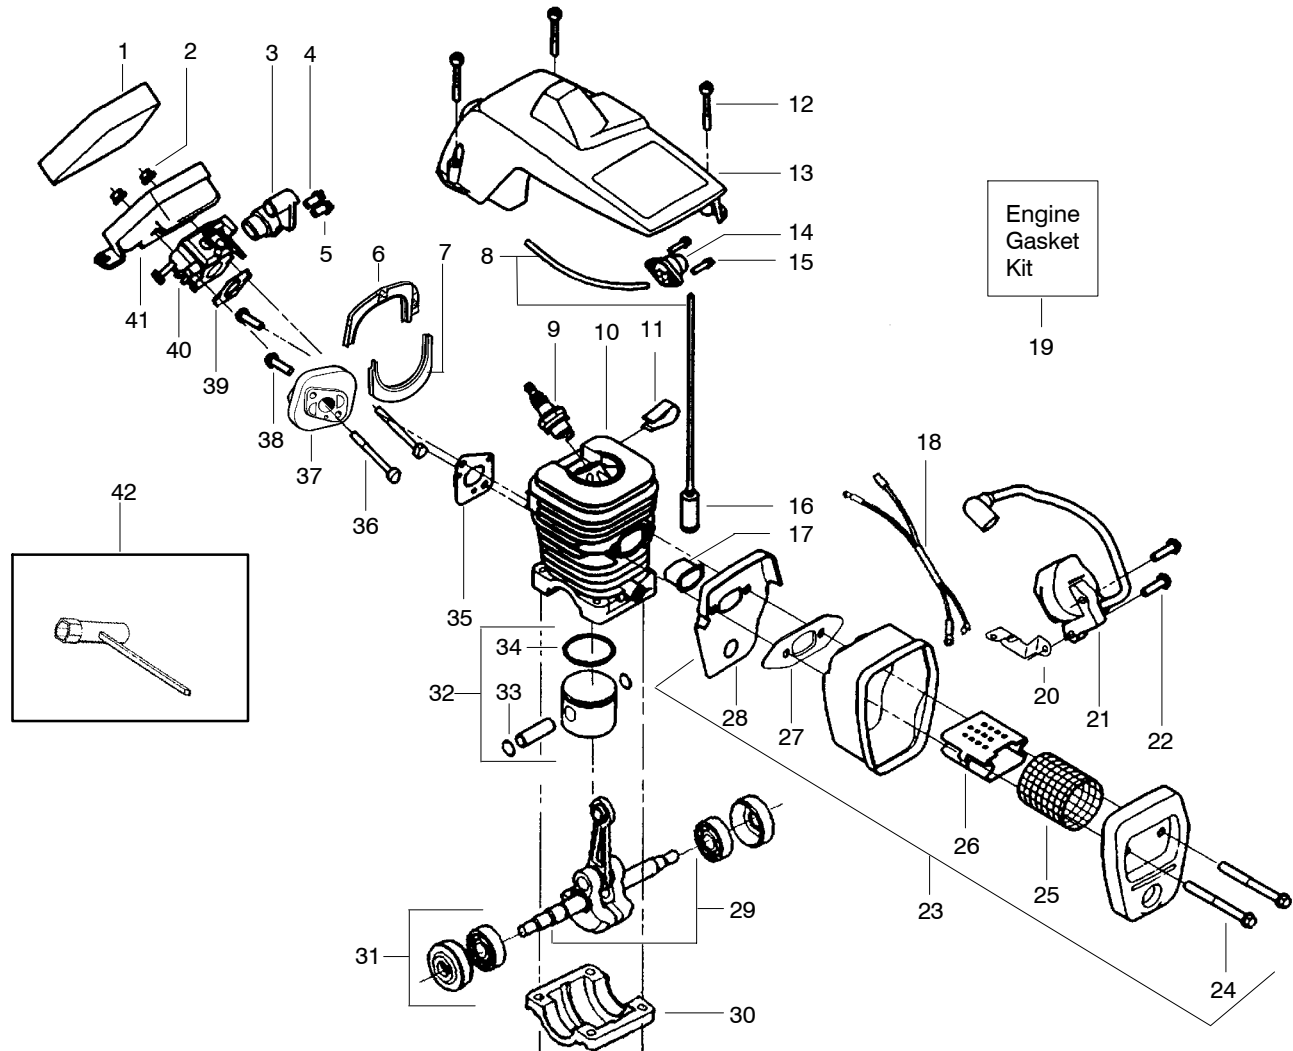

TYPE 1,2,3,4

Ref.	Part No.	Description	Ref.	Part No.	Description	Ref.	Part No.	Description
1.	530037793	Foam – Air Filter	17.	530037652	Insulator – Heat	36.	530016187	Screw
2.	530016101	Nut	18.	530052296	Assy. – Wire Harness	37.	–	Adapter – Carb.
3.	530049244	Grommet – Carb Adjust	19.	530069608	Kit – Engine Gasket (Incl. 27, 35 & 39)		530071310	2075 (Kit)
4.	530038479	Limiters Cap – High (red)	20.	530047442	Strap – Ground		530049700	2075c, 2075oc
5.	530038478	Limiters Cap – Low (blue)	21.	530052277	Module – Ignition	38.	530016386	Screw
6.	*****	Seal – Carb Adapter – (See Service Ref.)	22.	530015814	Screw	39.	530069608	Gasket – Carburetor
7.	*****	Seal – Carb Adapter – (See Service Ref.)	23.	530047207	Assy – Muffler (Incl. 24,25,26,27,28)	40.	530069703	Kit – Carburetor (incl. 4 & 5)
8.	530069247	Kit – Fuel Line (Small)	24.	530016132	Screw	41.	530037804	Housing – Air Filter
9.	952030150	Spark Plug (RCJ – 7Y)	25.	530036103	Screen – Spark	42.	530031163	Wrench – Bar
10.	530069606	Kit – Cylinder	26.	530037813	Diffuser – Muffler	Not Shown		
11.	530016136	Clip – High Tension Lead	27.	530069608	Gasket – Muffler	– – –		Operator Manual
12.	530016153	Screw	28.	530049870	Backplate – Muffler	530087857		2075 (Type 1 – 4)
13.	–	Shield – Cylinder	29.	530047062	Assy. – Crankshaft	530088308		2075 2075C, 2075OC (Type 5)
	530071310	2075	30.	530037935	Cap – Crankcase			2075OC (Type 5)
	530055187	2075c	31.	530056363	Assy. – Seal & Bearing			Decal Instruction
	530056047	2075oc	32.	530069604	Kit – Piston (Incl. 33 & 34)			Decal Stop
14.	530047213	Assy – Air Purge	33.	530015697	Retainer – Piston Pin			
15.	530015780	Screw	34.	530029805	Ring – Piston			
16.	530095646	Assy – Fuel Pick-up	35.	530069608	Gasket – Carb. Adapter			

✓ = NEW PART NUMBER FOR THIS IPL   * = REFER TO THE SERVICE REFERENCE INDICATED FOR MORE INFORMATION. (LOCATED AT END OF IPL)
● = THESE PARTS ARE ILLUSTRATED FOR CLARITY. ORDER COMPLETE ASSEMBLY.