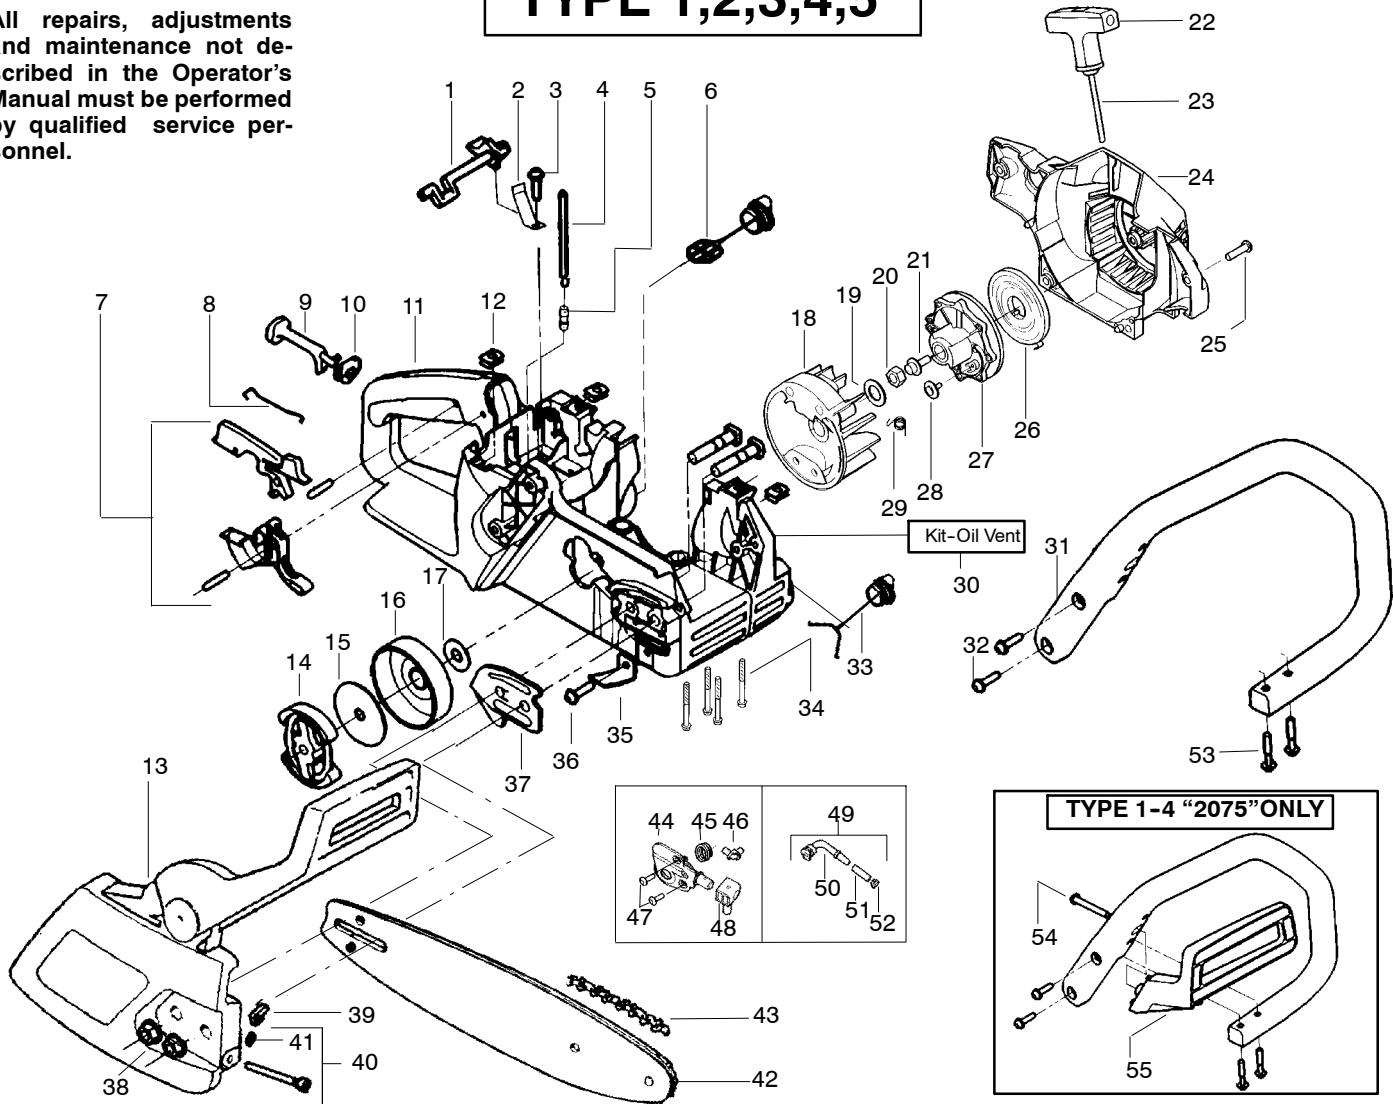

TYPE 1,2,3,4,5

Ref.	Part No.	Description	Ref.	Part No.	Description	Ref.	Part No.	Description
1.	530038227	Lever-Switch	18.	530039209	Assy-Flywheel	38.	530015917	Nut-Bar Mounting
2.	530016149	Spring-Switch	19.	530015127	Washer-Flywheel	39.	530015826	Pin-Bar Adjust
3.	530015775	Screw	20.	530016134	Nut-Flywheel	40.	530069611	Kit-Bar Adj. (incl 39,41)
4.	530069216	Kit-Fuel Line (Large)	21.	530015920	Screw	41.	530038593	Retainer-Bar Adjust
5.	530023877	Fitting-fuel line	22.	530037485	Handle-Starter	42.	952044368	Bar-14" 2075
6.	530047192	Assy-Fuel Cap	23.	530069232	Kit-Rope		952044370	Bar-16" 2075
7.	530071305	Kit-Trigger & Lockout (Includes Pin)	24.	---	Housing-Fan		530044836	Bar-16" 2075c,2075oc
				530049334	2075		952044418	Bar-18" 2075
8.	530037809	Wire-Throttle		530055188	2075C	43.	952051209	Chain-14"
9.	530047989	Lever-Choke		530056049	2075OC		952051211	Chain-16"
10.	530038406	Grommet-Choke Knob	25.	530015892	Screw		952051338	Chain-18"
11.	---	Assy-Chassis	26.	530027531	Spring-Starter	44.	530071259	Kit-Oil Pump
	530069822	2075	27.	530037817	Pulley-Starter			(incl 45,46,48)
	530056605	2075C	28.	530016080	Screw	45.	530037820	Gear-Worm Spring
	530055588	2075OC	29.	530023817	Spring-starter dog	46.	530049477	Elbow-Oil Pickup
12.	530015922	Nut-Speed	30.	530071666	Kit-Oil Vent	47.	530016064	Screw
13.	---	Assy-Chainbrake	31.	530056798	Handle-Front	48.	530019206	Block-Seal
	530054735	2075	32.	530015814	Screw	49.	530047663	Assy-Oil-Pickup
	530055190	2075C	33.	530010846	Assy-Oil Cap			(Incl. 50-52)
	530056054	2075OC	34.	530016132	Screw	50.	530038373	Pickup-Oiler
14.	530014949	Assy. - Clutch	35.	530029850	Chain Catcher	51.	530037821	Filter-Oil
15.	530015611	Washer-Clutch	36.	530015814	Screw	52.	530030189	Plug-Oil Filter
16.	530047061	Assy-Drum W/brg.	37.	530038238	Plate-Bar Mounting	53.	530015940	Screw
17.	530015907	Washer - Thrust				54.	530016020	Bolt-Handguard
						55.	530038224	Handguard