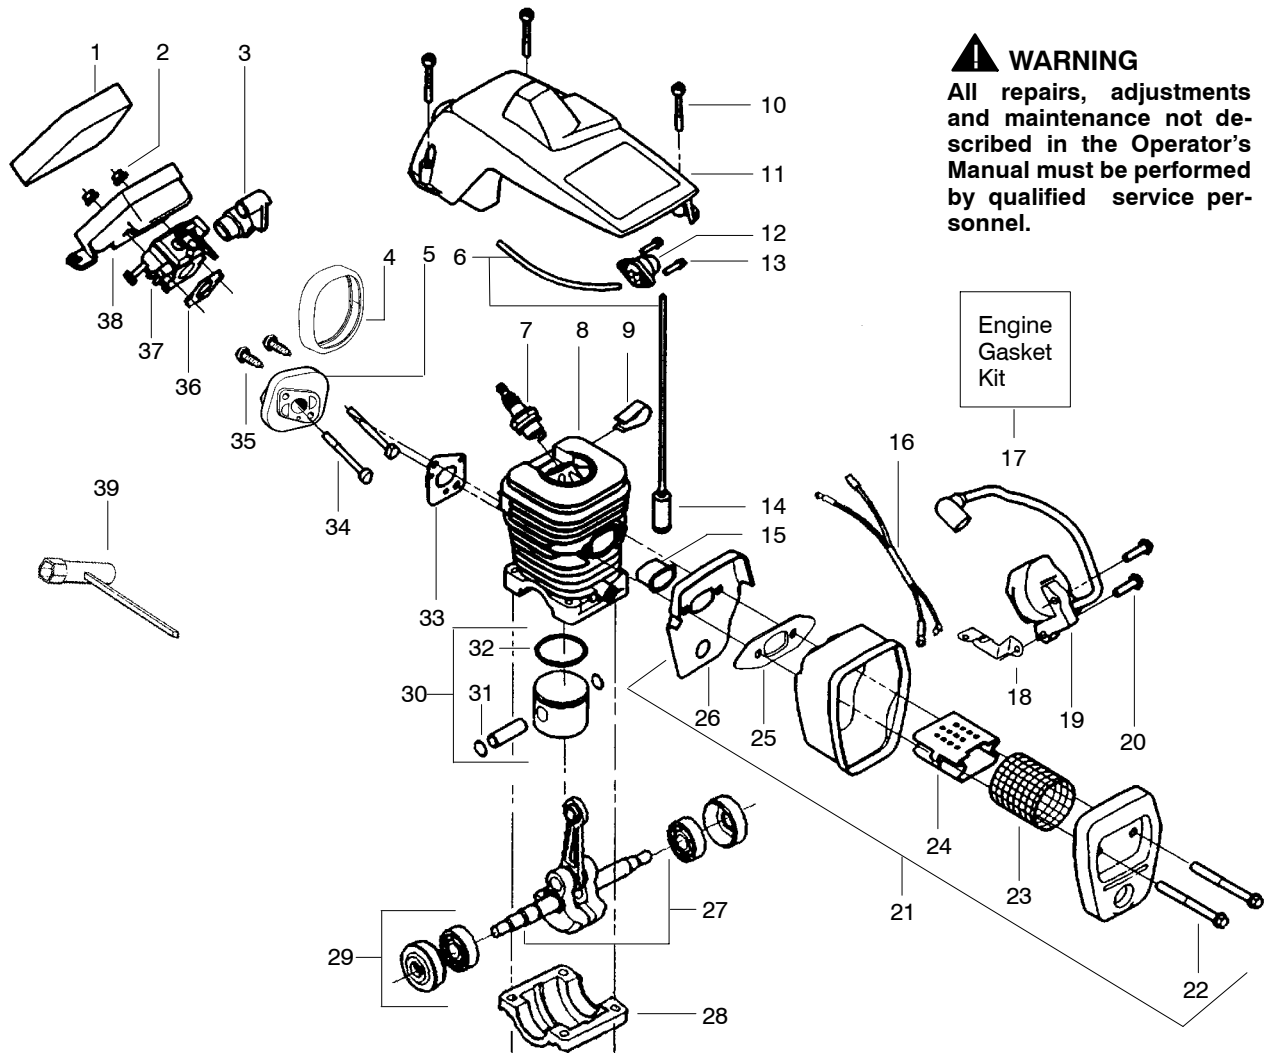

TYPE 5

⚠ WARNING
All repairs, adjustments and maintenance not described in the Operator's Manual must be performed by qualified service personnel.

Ref.	Part No.	Description	Ref.	Part No.	Description	Ref.	Part No.	Description
1.	530037793	Foam-Air Filter	17.	530069608	Kit-Engine Gasket (Incl. 25, 33 & 36)	31.	530015697	Retainer-Piston Pin
2.	530016101	Nut	18.	530047442	Strap-Ground	32. ✓	530038729	Ring - Piston
3. ✓	530035526	Grommet-Carb Adjust	19.	530039198	Module-Ignition	33.	530069608	Gasket-Carb. Adap.(kit)
4.	530054144	Seal-Carb Adapter	20.	530015814	Screw	34.	530016187	Screw
5.	530049700	Carb. Adapter	21.	530047207	Assy-Muffler (Incl. 22-26)	35.	530016386	Screw
6.	530069247	Fuel Line Kit (Small)	22.	530016132	Screw	36.	530069608	Gasket - Carb. (kit)
7.	952030150	Spark Plug (RCJ-7Y)	23.	530036103	Screen-Spark	37. ✓	530071620	Kit-Carburetor (Walbro WT-624)
8. ✓	530071412	Kit-Cylinder	24.	530037813	Diffuser-Muffler	38.	530037804	Housing-Air Filter
9.	530016136	Clip-High Tension Lead	25.	530069608	Gasket-Muffler (kit)	39.	530031163	Wrench - Bar
10.	530016153	Screw	26.	530049870	Backplate-Muffler	Not Shown		
11.	530071310	Cylinder Shield	27.	530047062	Assy. - Crankshaft	✓	530163675	Operator Manual
12.	530047213	Air Purge Ass'y.	28.	530037935	Cap-Crankcase	✓	530057268	Decal Instruction
13.	530015780	Screw	29.	530056363	Assy.-Seal & Bearing	✓	530038486	Decal Stop
14.	530095646	Fuel Pick-up Ass'y.	30.	530071408	Kit-Piston (Incl. 31 & 32)			
15.	530037652	Heat Insulator						
16.	530052296	Assy. - Wire Harness						

✓ = NEW PART NUMBER FOR THIS IPL   * = REFER TO THE SERVICE REFERENCE INDICATED FOR MORE INFORMATION. (LOCATED AT END OF IPL)
● = THESE PARTS ARE ILLUSTRATED FOR CLARITY. ORDER COMPLETE ASSEMBLY.