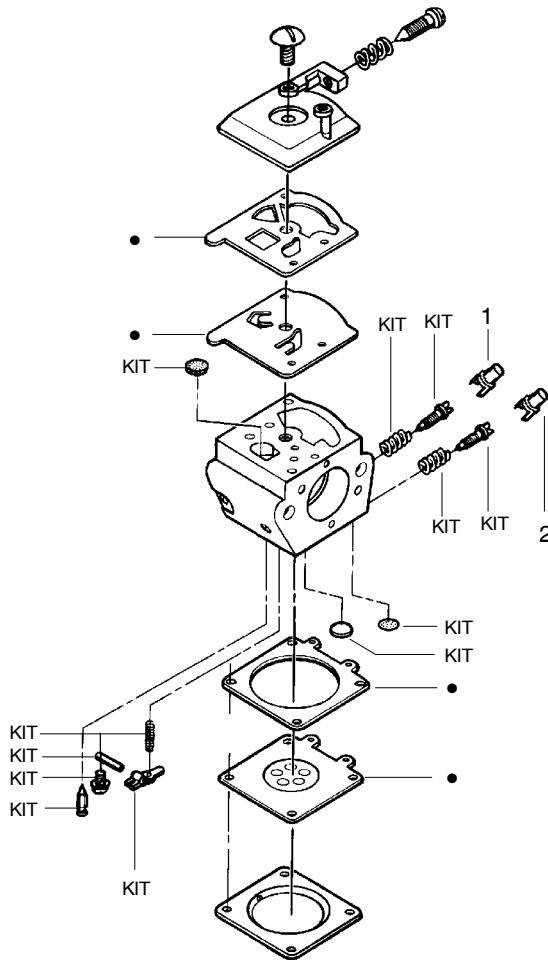

Carburetor Assembly – WT324 – #530069703

Carb.
Repair
Kit

Gasket/
Dia.
Kit

3

4

Ref.	Part No.	Description
1.	530038479	Limiter Cap – High (brown)
2.	530038478	Limiter Cap – Low (tan)
3.	530069826	Carburetor Repair Kit (KIT = Indicates Contents)
4.	530069844	Gasket Diaphragm Kit (● Indicates Contents)

Kit - Carburetor Assembly No. 530071620 - WALBRO WT-624

Note: No Repair kits are available for this carburetor, please order the complete assembly part number 530-071620 - WT-624

★★★★★ **Service Reference** ★★★★★

Note: Your chain saw may have either a one or two piece seal. Please note the two piece seal is no longer available, and you will need to order the one piece seal as a replacement.

Two Piece Seal

One Piece Seal

If your saw has the one or two piece seal, order the **530054144** seal.