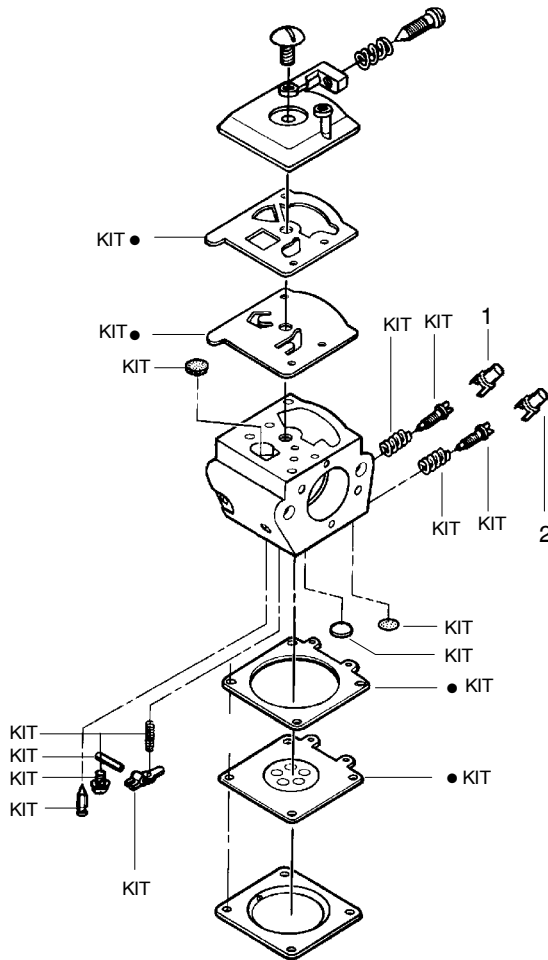

All repairs, adjustments and maintenance not described in the Operator's Manual must be performed by qualified service personnel.

Ref.	Part No.	Description	Ref.	Part No.	Description	Ref.	Part No.	Description
1.	530016153	Screw	19.	530012550	Cylinder	33.	530071408	Kit-Piston (Incl. 31 & 32)
2.	530055637	Assy-Cylinder Shield (includes # 16)	20.	530049870	Backplate-Muffler	34.	530069608	Kit-Engine Gasket (Incl. 21, 26 & 30)
3.	530069247	Kit-Fuel Line (Small)	21.	530069608	Gasket-Muffler(kit)	35.	530031163	Bar Wrench
4.	530071835	Kit-Air Purge (Incl. #5)	22.	530037813	Diffuser-Muffler	36.	530056363	Assy-Seal & Bearing
5.	530015780	Screw	23.	530036103	Screen-Spark	37.	530037935	Cap-Crankcase
6.	530095646	Assy-Fuel Pick-up	24.	530016132	Bolt-Muffler	38.	530047062	Assy-Crankshaft
7.	530047442	Strap-Ground	25.	---	Kit-Carburetor	39.	530047207	Assy-Muffler (Incl. 20-24)
8.	530039198	Ignition Module		530071820	Zama (W-20)			Not Shown
9.	530015814	Screw		530071821	Walbro (WT-662)			
10.	530052296	Assy-Wire Harness	26.	530069608	Gasket-Carb. (kit)			
11.	530037793	Foam-Air Filter	27.	530016386	Screw			
12.	530016101	Nut	28.	530049700	Carb. Adapter			
13.	530057480	Assy-Air Box	29.	530016187	Screw			
14.	530035526	Grommet-Carb Adjust	30.	530069608	Gasket-Adaptor(kit)			
15.	530054144	Seal-Carb Adapter	31.	530038729	Ring-Piston		545123537	Manuals
16.	530055698	Seal-Carb Adapter	32.	530015697	Retainer-Piston Pin		530057757	Decal-Warning
17.	952030150	Spark Plug (RCJ-7Y)					530059229	Decal-Start Inst.
18.	530016136	Clip-High Tension Lead						

✓ = NEW PART NUMBER FOR THIS IPL

* = REFER TO THE SERVICE REFERENCE INDICATED FOR MORE INFORMATION. (LOCATED AT END OF IPL)

Carburetor Assembly – WT324 – #530069703

⚠ WARNING
All repairs, adjustments and maintenance not described in the Operator's Manual must be performed by qualified service personnel.