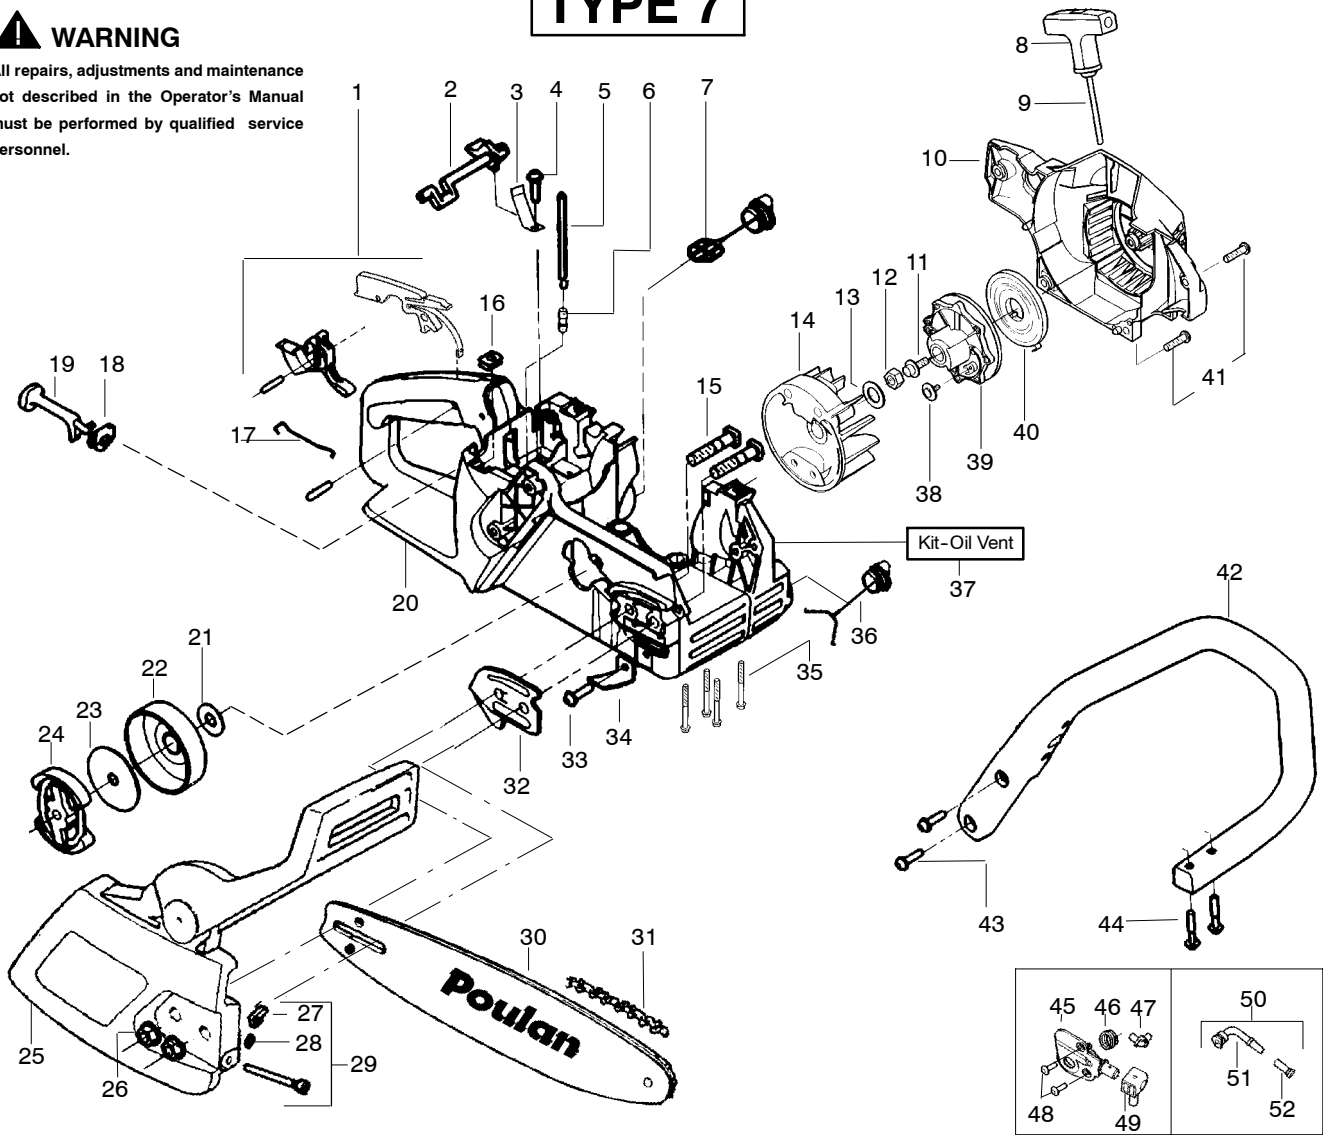

PARTS LIST NO. 530086715		Poulan® PARTS LIST	CHAIN SAW MODEL(S) 2055 "Woodsmen"	
DATE 11/29/06	Replaces 530086715-9/14/06		Note: Illustration may differ from actual model due to design changes	PAGE NO. 2

TYPE 7

⚠ WARNING

All repairs, adjustments and maintenance not described in the Operator's Manual must be performed by qualified service personnel.

Ref.	Part No.	Description	Ref.	Part No.	Description	Ref.	Part No.	Description
1.	530071832	Kit-Trigger & Lockout	21.	530015907	Washer - Thrust	40.	530027531	Spring-Starter
2.	530038227	Lever-Switch (Includes Pin)	22.	530047061	Assy-Drum W/brg.	41.	530015892	Screw
3.	530016149	Spring-Switch	23.	530015611	Washer - Clutch	42.	530056798	Handle-Front
4.	530015775	Screw	24.	530014949	Assy. - Clutch	43.	530015814	Screw
5.	530069216	Kit-Fuel Line (Large)	25.	545139906	Assy-Chain Brake	44.	530015940	Screw
6.	530023877	Fitting	26.	530015917	Nut-Bar Mounting	45.	530071259	Kit-Oil Pump (incl 46,47,49)
7.	530047192	Assy-Fuel Cap w/ret.	27.	530015826	Pin-Bar Adjust	46.	530037820	Gear-Worm Spring
8.	530037485	Handle-Starter	28.	530038593	Retainer-Bar Adjust	47.	530049477	Elbow-Oil Pickup
9.	530069232	Kit-Rope	29.	530069611	Kit-Bar Adjust (incl.27,28)	48.	530016064	Screw
10.	530049334	Housing-Fan	30.	952044368	Bar - 14"	49.	530019206	Seal Block
11.	530015920	Screw	31.	952051209	Chain - 14"	50.	530047663	Assy-Oil-Pickup (Incl. 51,52)
12.	530016134	Nut-Flywheel	32.	530038238	Plate-Bar Mounting	51.	530038373	Pickup-Oiler
13.	530015127	Washer-Flywheel	33.	530015814	Screw	52.	530056533	Filter-Oil
14.	530039187	Assy-Flywheel	34.	530029850	Chain Catcher			
15.	530016133	Bolt-Bar Mounting	35.	530016132	Screw			
16.	530015922	Nut-Speed	36.	530057236	Assy-Oil Cap w/ret.			
17.	530037809	Wire-Throttle	37.	530071666	Kit-Oil Vent			
18.	530049005	Grommet-Choke Knob	38.	530016080	Screw			
19.	530047989	Lever-Choke	39.	530037817	Pulley-Starter			
20.	530058909	Assy-Chassis						

✓ = NEW PART NUMBER FOR THIS IPL

★ = REFER TO THE SERVICE REFERENCE INDICATED FOR MORE INFORMATION. (LOCATED AT END OF IPL)