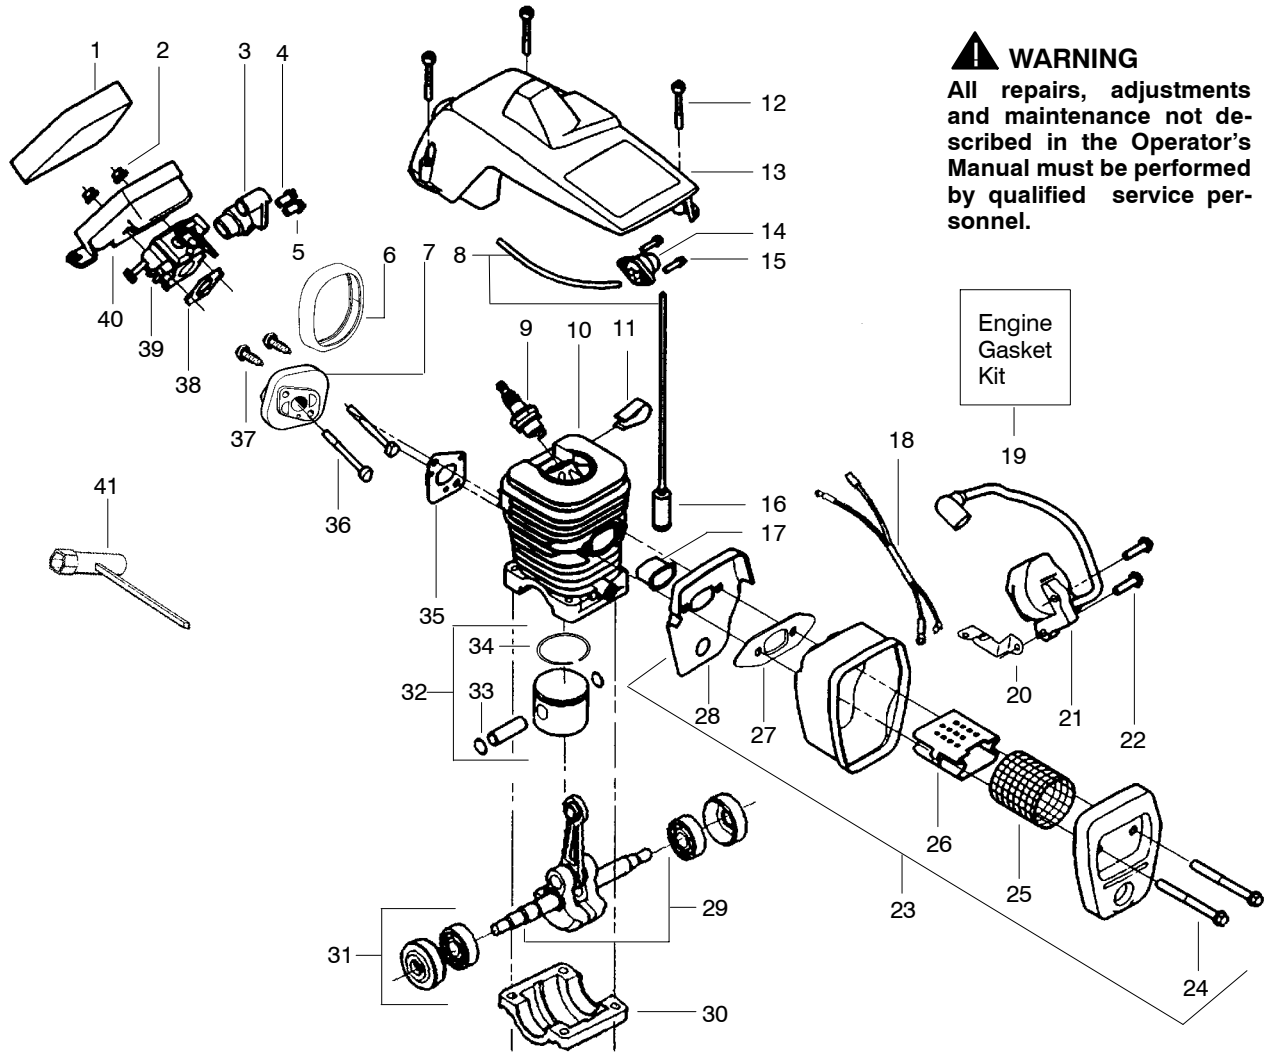

PARTS LIST NO. 530086715		Poulan® PARTS LIST	CHAIN SAW MODEL(S) 2055 "Woodsmen"	
DATE 11/29/06	Replaces 530086715-9/14/06		Note: Illustration may differ from actual model due to design changes	PAGE NO. 3

TYPE 1-5

⚠ WARNING

All repairs, adjustments and maintenance not described in the Operator's Manual must be performed by qualified service personnel.

Ref.	Part No.	Description	Ref.	Part No.	Description	Ref.	Part No.	Description
1.	530037793	Foam-Air Filter	18.	530052296	Assy. -Wire Harness	33.	530015697	Retainer-Piston Pin
2.	530016101	Nut	19.	530069608	Kit-Engine Gasket (Incl. 27, 35 & 38)	34.	530029805	Ring - Piston
3.	530049244	Grommet-Carb Adjust	20.	530047442	Strap-Ground	35.	530069608	Gasket-Carb. Adap.(kit)
4.	530038479	Limiter Cap-High	21.	530039198	Module-Ignition	36.	530016187	Screw
5.	530038478	Limiter Cap-Low	22.	530015814	Screw	37.	530016386	Screw
6.	530054144	Seal-Carb Adapter	23.	530047207	Assy-Muffler (Incl. 24,25,26,27,28)	38.	530069608	Gasket - Carb. (kit)
7.	530049700	Carb. Adapter	24.	530016132	Screw	39.	530069703	Kit-Carburetor (incl. 4 & 5)
8.	530069247	Kit-Fuel Line (Small)	25.	530036103	Screen-Spark	40.	530037804	Housing-Air Filter
9.	952030150	Spark Plug (RCJ-7Y)	26.	530037813	Diffuser-Muffler	41.	530031163	Wrench - Bar
10.	530069606	Kit-Cylinder	27.	530069608	Gasket-Muffler (kit)			
11.	530016136	Clip-High Tension Lead	28.	530049870	Backplate-Muffler			
12.	530016153	Screw	29.	530047062	Assy. - Crankshaft	Not Shown		
13.	530037798	Shield-Cylinder	30.	530037935	Cap-Crankcase		530086664	Operator Manual
14.	530047213	Assy-Air Purge	31.	530056363	Assy.-Seal & Bearing		530038257	Decal Instruction
15.	530015780	Screw	32.	530069604	Kit-Piston(Incl. 33 & 34)			
16.	530095646	Assy-Fuel Pick-up						
17.	530037652	Insulator-Heat						

✓ = NEW PART NUMBER FOR THIS IPL   ★ = REFER TO THE SERVICE REFERENCE INDICATED FOR MORE INFORMATION. (LOCATED AT END OF IPL)
● = THESE PARTS ARE ILLUSTRATED FOR CLARITY. ORDER COMPLETE ASSEMBLY.