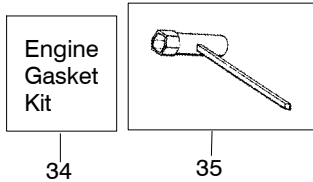

Ref.	Part No.	Description	Ref.	Part No.	Description	Ref.	Part No.	Description
1.	530016153	Screw	19.	530012550	Cylinder	33.	530071408	Kit-Piston (Incl. 31 & 32)
2.	530055637	Assy-Cylinder Shield (includes # 16)	20.	530049870	Backplate-Muffler	34.	530069608	Kit-Engine Gasket (Incl. 21, 26 & 30)
3.	530069247	Kit-Fuel Line (Small)	21.	530069608	Gasket-Muffler(kit)	35.	530031163	Bar Wrench
4.	530071835	Kit-Air Purge (Incl. #5)	22.	530037813	Diffuser-Muffler	36.	530056363	Assy-Seal & Bearing
5.	530015780	Screw	23.	530036103	Screen-Spark	37.	530037935	Cap-Crankcase
6.	530095646	Assy-Fuel Pick-up	24.	530016132	Bolt-Muffler	38.	530047062	Assy-Crankshaft
7.	530047442	Strap-Ground	25.	---	Kit-Carburetor	39.	530047207	Assy-Muffler (Incl. 20-24)
8.	530039198	Ignition Module		530071820	Zama (W-20)			Not Shown
9.	530015814	Screw		530071821	Walbro (WT-662)			
10.	530052296	Assy-Wire Harness	26.	530069608	Gasket-Carb. (kit)			
11.	530037793	Foam-Air Filter	27.	530016386	Screw			
12.	530016101	Nut	28.	530049700	Carb. Adapter			
13.	530057480	Assy-Air Box	29.	530016187	Screw			
14.	530035526	Grommet-Carb Adjust	30.	530069608	Gasket-Adaptor(kit)			
15.	530054144	Seal-Carb Adapter	31.	530038729	Ring-Piston		545123537	Manuals
16.	530055698	Seal-Carb Adapter	32.	530015697	Retainer-Piston Pin		530057757	Decal-Warning
17.	952030150	Spark Plug (RCJ-7Y)					530059229	Decal-Start Inst.
18.	530016136	Clip-High Tension Lead						

✓ = NEW PART NUMBER FOR THIS IPL

* = REFER TO THE SERVICE REFERENCE INDICATED FOR MORE INFORMATION. (LOCATED AT END OF IPL)