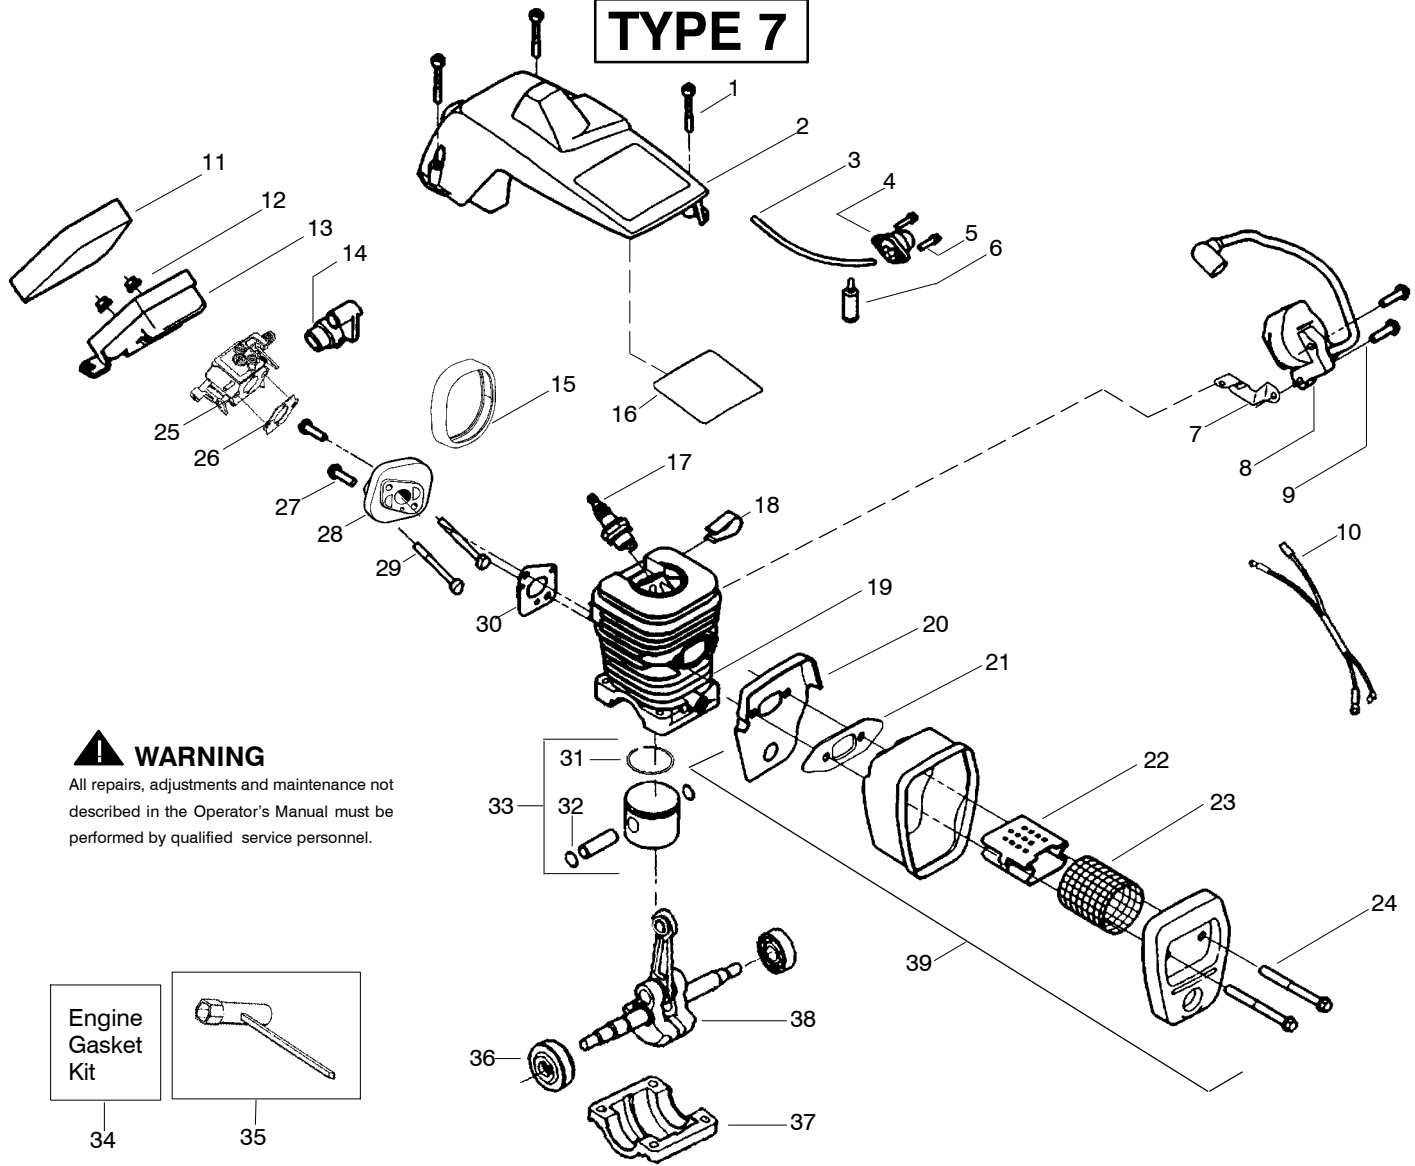

TYPE 7

⚠ WARNING

All repairs, adjustments and maintenance not described in the Operator's Manual must be performed by qualified service personnel.