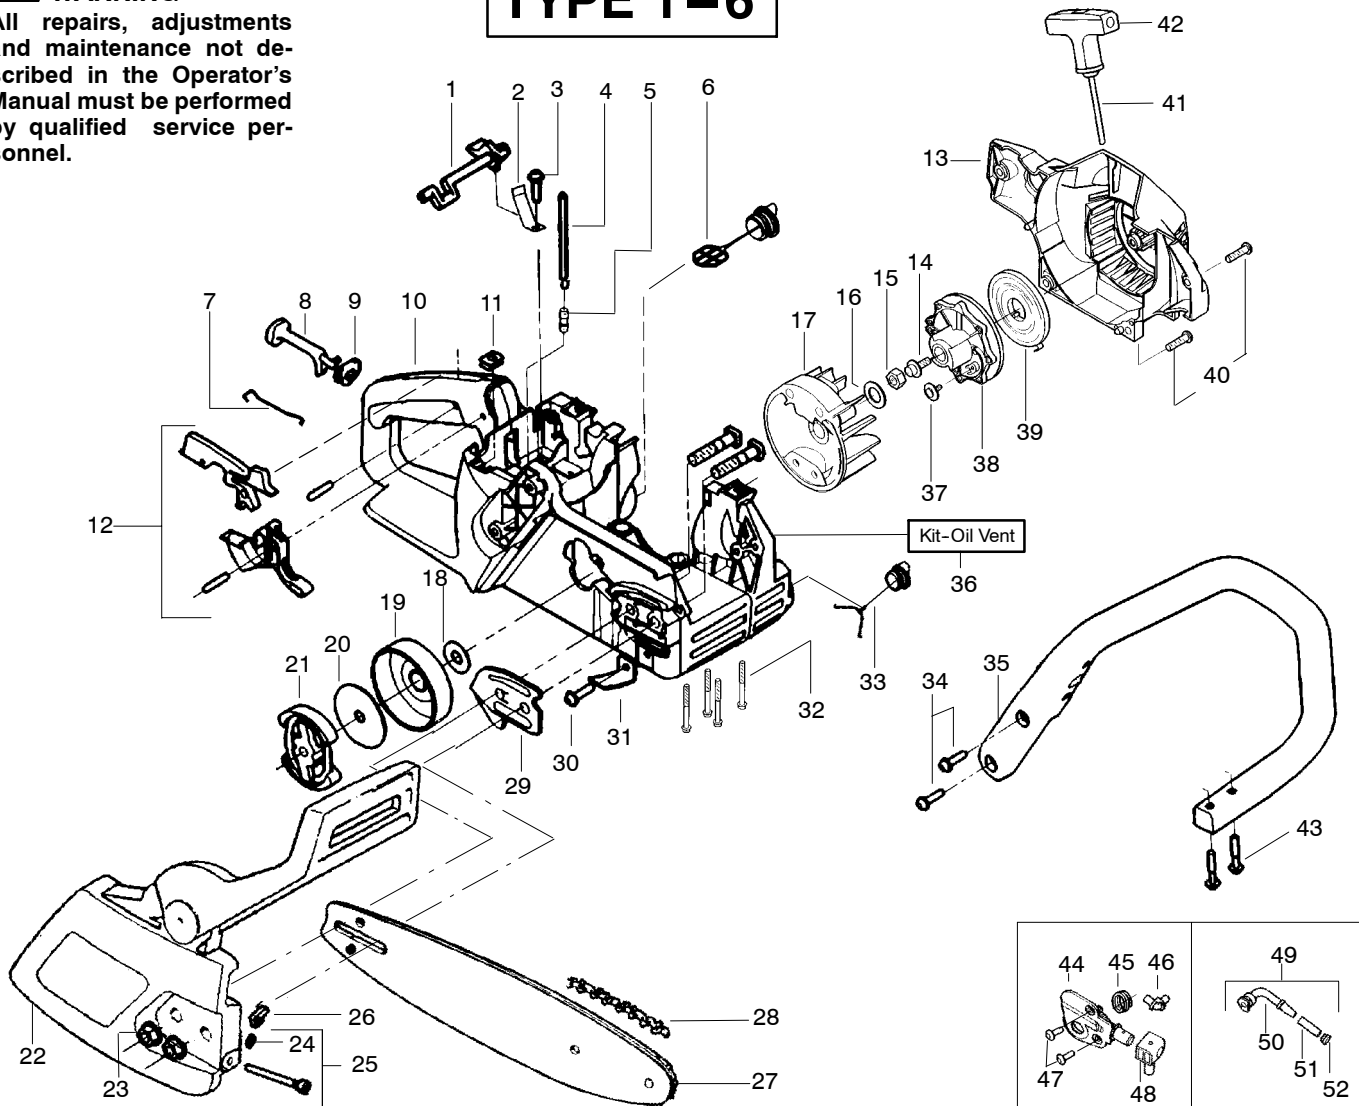

⚠ WARNING
All repairs, adjustments and maintenance not described in the Operator's Manual must be performed by qualified service personnel.

TYPE 1-6

Ref.	Part No.	Description	Ref.	Part No.	Description	Ref.	Part No.	Description
1.	530038227	Lever-Switch (Includes Pin)	21.	530014949	Assy. - Clutch	43.	530015940	Screw
2.	530016149	Spring-Switch	22.	530054735	Assy-Chain Brake	44.	530071259	Kit-Oil Pump (incl 45,46,48)
3.	530015775	Screw	23.	530015917	Nut-Bar Mounting	45.	530037820	Gear-Worm Spring
4.	530069216	Kit-Fuel Line (Large)	24.	530038593	Retainer-Bar Adjust	46.	530049477	Elbow-Oil Pickup
5.	530023877	Fitting	25.	530069611	Kit-Bar Adjust (incl.24,26)	47.	530016064	Screw
6.	530047192	Assy-Fuel Cap	26.	530015826	Pin-Bar Adjust	48.	530019206	Seal Block
7.	530037809	Wire-Throttle	27.	952044368	Bar - 14"	49.	530047663	Assy-Oil-Pickup (Incl. 50-52)
8.	530047989	Lever-Choke	28.	952051209	Chain - 14"	50.	530038373	Pickup-Oiler
9.	530038406	Grommet-Choke Knob	29.	530038238	Plate-Bar Mounting	51.	530037821	Filter-Oil
10.	530056602	Kit-Chassis Assy.	30.	530015814	Screw	52.	530030189	Plug-Oil Filter
11.	530015922	Nut-Speed	31.	530029850	Chain Catcher			
12.	530071305	Kit-Trigger & Lockout	32.	530016132	Screw			
13.	530049334	Housing-Fan	33.	530010846	Assy-Oil Cap			
14.	530015920	Screw	34.	530015814	Screw			
15.	530016134	Nut-Flywheel	35.	530056798	Handle-Front			
16.	530015127	Washer-Flywheel	36.	530071666	Kit-Oil Vent			
17.	530039209	Assy-Flywheel	37.	530016080	Screw			
18.	530015907	Washer - Thrust	38.	530037817	Pulley-Starter			
19.	530047061	Assy-Drum W/brg.	39.	530027531	Spring-Starter			
20.	530015611	Washer-Clutch	40.	530015892	Screw.			
			41.	530069232	Kit-Rope			
			42.	530037485	Handle-Starter