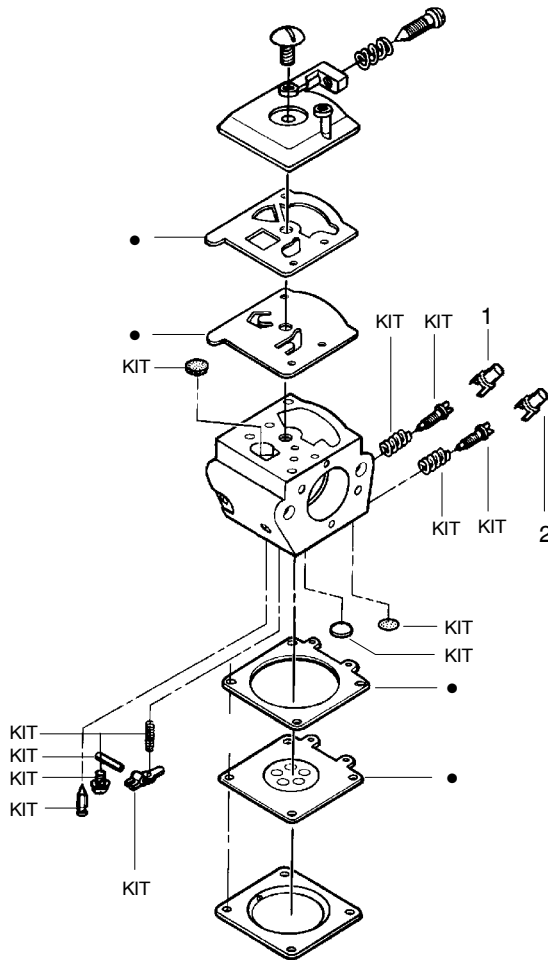

Carburetor Assembly – WT600 – #530071410

Carb.
Repair
Kit

Gasket/
Dia.
Kit

3

4

Ref.	Part No.	Description
1.	530038479	Limiter Cap – High (brown)
2.	530038478	Limiter Cap – Low (tan)
3.	530069826	Kit – Carburetor Repair (KIT = Indicates Contents)
4.	530069844	Kit – Gasket Diaphragm (● Indicates Contents)

Kit - Carburetor Assembly No. 530071618 - ZAMA W-14-A
Kit - Carburetor Assembly No. 530071820 - ZAMA W-20
Kit - Carburetor Assembly No. 530071821 - WALBRO WT-662

Note: No Repair kits are available for these carburetors.