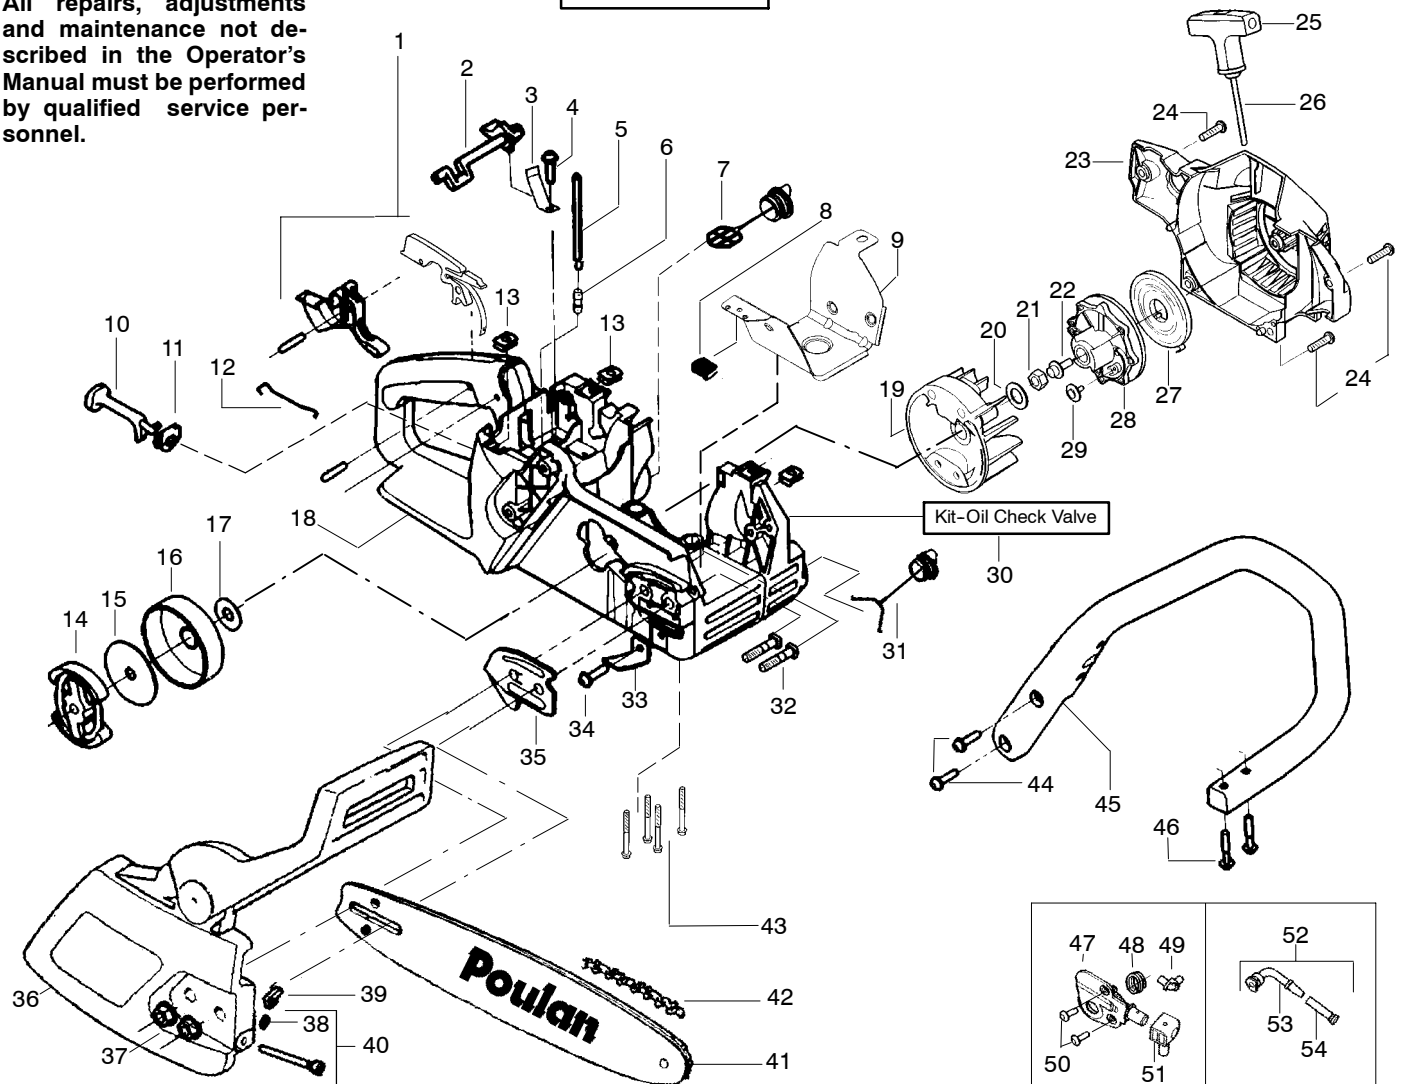

**⚠ WARNING**

All repairs, adjustments and maintenance not described in the Operator's Manual must be performed by qualified service personnel.

**TYPE 2**

Ref.	Part No.	Description	Ref.	Part No.	Description	Ref.	Part No.	Description
1.	530071832	Kit-Trigger & Lockout (Includes Pin)	22.	530015920	Screw	42.	952051209	Chain-14"
2.	530038227	Lever-Switch	23.	530049334	Housing-Fan	43.	530016132	Screw
3.	530016149	Spring-Switch	24.	530015892	Screw	44.	530015814	Screw
4.	530015775	Screw	25.	530056402	Handle-Starter	45.	530056798	Handle-Front
5.	530069216	Kit-Fuel Line (Large)	26.	530069232	Kit-Rope	46.	530015940	Screw
6.	530023877	Fitting - Fuel line	27.	530027531	Spring-Starter	47.	530071259	Kit-Oil Pump (incl 48,49,51)
7.	530047192	Assy-Fuel Cap w/ret.	28.	530037817	Pulley-Starter	48.	530037820	Gear-Worm Spring
8.	530055322	Clip - "U"	29.	530016080	Screw	49.	530049477	Elbow-Oil Pickup
9.	530055183	Shield - Heat	30.	530071666	Kit-Oil Check Valve	50.	530016064	Screw
10.	530047989	Lever-Choke	31.	530010846	Assy-Oil Cap	51.	530019206	Block-Seal
11.	530049005	Grommet-Choke lever	32.	530016133	Bolt - Bar	52.	530047663	Assy-Oil-Pickup (Incl. 53, 54)
12.	530037809	Wire-Throttle	33.	530029850	Chain Catcher	53.	530038373	Pickup-Oiler
13.	530015922	Nut-Speed	34.	530015814	Screw	54.	530056533	Filter-Oil
14.	530014949	Assy.-Clutch	35.	530038238	Plate-Bar Mounting			Not Shown
15.	530015611	Washer-Clutch	36.	545139906	Assy.-Chain Brake			
16.	530047061	Assy-Drum W/brg.	37.	530015917	Nut-Bar Mounting			
17.	530015907	Washer - Thrust	38.	530038593	Retainer-Bar Adjust			
18.	530058909	Assy-Chassis	39.	530015826	Pin-Bar Adjust			
19.	530039187	Assy-Flywheel	40.	530069611	Kit-Bar Adjust (incl 38,39)			
20.	530015127	Washer-Flywheel	41.	952044368	Bar - 14"			
21.	530016134	Nut-Flywheel				47.	545123622	Manual-Operator
						48.	530057757	Decal-Warning
						49.	530059229	Decal-Start Inst.