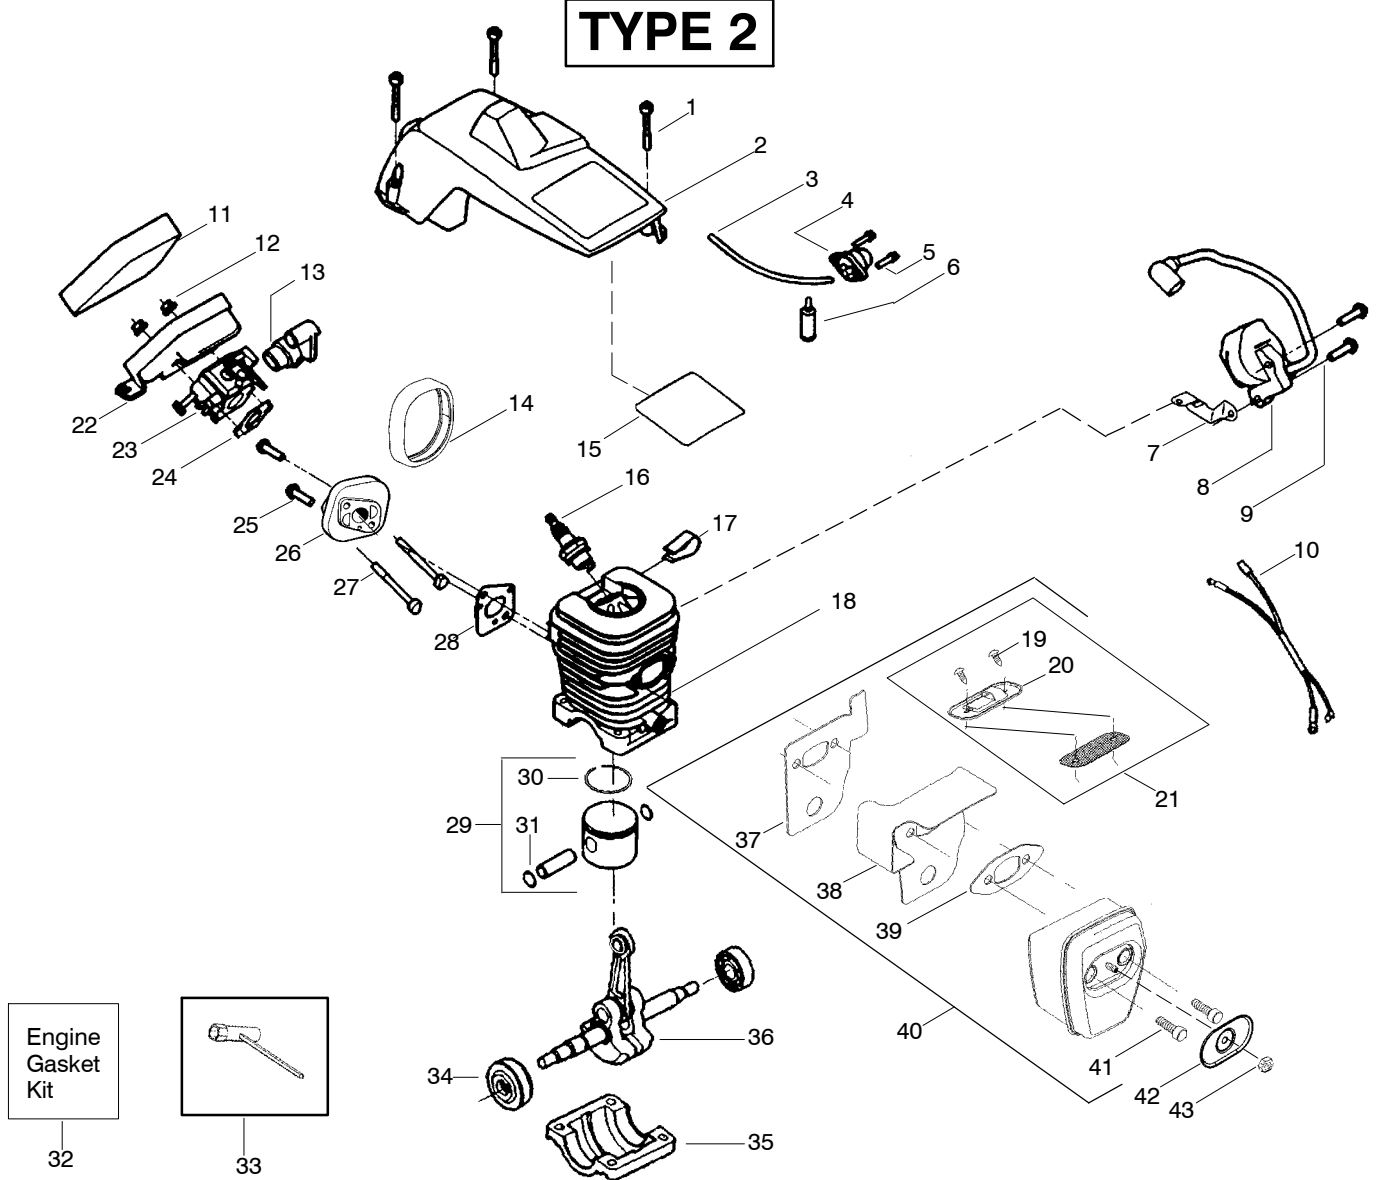

TYPE 2

Ref.	Part No.	Description	Ref.	Part No.	Description	Ref.	Part No.	Description
1.	530016153	Screw	18.	530012550	Cylinder	32.	530069608	Kit-Engine Gasket (Incl. 24, 28 & 39)
2.	530055637	Assy-Cylinder Shield (includes # 15)	19.	530016351	Screw-Outlet cover	33.	530031163	Bar Wrench
3.	530069247	Kit-Fuel Line (Small)	20.	530055759	Cover - Outlet	34.	530056363	Assy-Seal & Bearing
4.	530047213	Assy-Air Purge	21.	530071413	Kit-Spark Arrestor (Incl. 19,20)	35.	530037935	Cap-Crankcase
5.	530015780	Screw	22.	530057480	Air Filter Housing	36.	530047062	Assy-Crankshaft
6.	530095646	Assy-Fuel Pick-up	23.	---	Kit-Carburetor (Zama-W-20) (Walbro-WT-662)	37.	530054885	Backplate
7.	530047442	Strap-Ground	24.	530069608	Gasket-Carb. (kit)	38.	530054880	Guide-Outlet
8.	530039198	Ignition Module	25.	530016386	Screw	39.	530069608	Gasket-Muffler (kit)
9.	530015814	Screw	26.	530049700	Carb. Adapter	40.	530054886	Assy-Muffler (Incl. 19-21) (Incl. 37-39,41)
10.	530052296	Assy-Wire Harness	27.	530016187	Screw	41.	530016338	Bolt-Muffler
11.	530037793	Foam-Air Filter	28.	530069608	Gasket-Adaptor (kit)	42.	530055586	Cover-Bolt
12.	530016101	Nut	29.	530071408	Kit-Piston (Incl. 30 & 31)	43.	530016359	Nut-Brass
13.	530035526	Grommet-Carb Adjust	30.	530038729	Ring-Piston			
14.	530054144	Seal-Carb Adapter	31.	530015697	Retainer-Piston Pin			
15.	530055698	Reflector-Heat						
16.	952030150	Spark Plug (RCJ-7Y)						
17.	530016136	Clip-High Tension Lead						

✓ = NEW PART NUMBER FOR THIS IPL   * = REFER TO THE SERVICE REFERENCE INDICATED FOR MORE INFORMATION. (LOCATED AT END OF IPL)
● = THESE PARTS ARE ILLUSTRATED FOR CLARITY. ORDER COMPLETE ASSEMBLY.