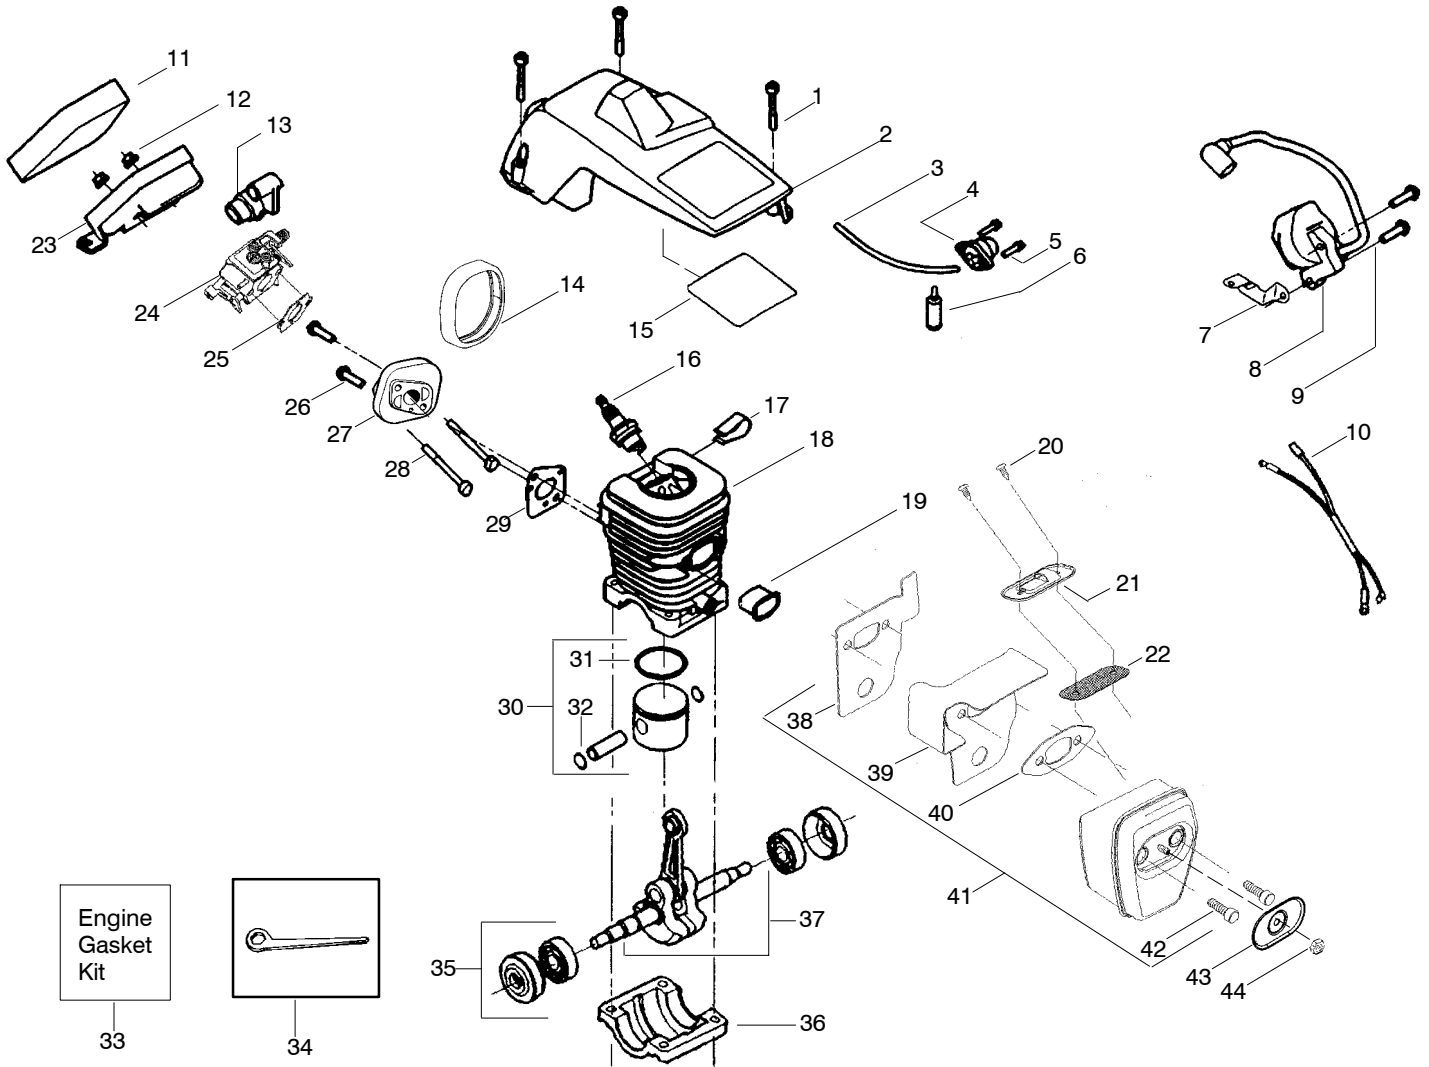

TYPE 1

Ref.	Part No.	Description	Ref.	Part No.	Description	Ref.	Part No.	Description
1.	530016153	Screw	17.	530016136	Clip – High Tension Lead	32.	530015697	Retainer – Piston Pin
2.	530055637	Assy – Cylinder Shield (includes # 15)	18.	530012411	Cylinder	33.	530069608	Kit – Engine Gasket (Incl. 25, 29 & 40)
3.	530069247	Kit – Fuel Line (Small)	19.	530037652	Insulator – Heat	34.	530031063	Bar Wrench
4.	530047213	Assy – Air Purge	20.	530016351	Screw – Outlet cover	35.	530056363	Assy – Seal & Bearing
5.	530015780	Screw	21.	530055759	Cover – Outlet	36.	530037935	Cap – Crankcase
6.	530095646	Assy – Fuel Pick-up	22.	530071413	Kit – Spark Arrestor (Incl. 20,21)	37.	530047062	Assy – Crankshaft
7.	530047442	Strap – Ground	23.	530037804	Air Filter Housing	38.	530054885	Backplate
8.	530039198	Ignition Module	24.	---	Kit – Carburetor (Wt – 600)	39.	530054880	Guide – Outlet
9.	530015814	Screw		530071410	(W14A)	40.	530069608	Gasket – Muffler (kit)
10.	530052296	Assy – Wire Harness	25.	530069608	Gasket – Carb. (kit)	41.	530054886	Assy – Muffler (Incl. 20 – 22)
11.	530037793	Foam – Air Filter	26.	530016386	Screw			(Incl. 38,39,40,42)
12.	530016101	Nut	27.	530049700	Carb. Adapter	42.	530016338	Bolt – Muffler
13.	530035526	Grommet – Carb Adjust	28.	530016187	Screw	43.	530055586	Cover – Bolt
14.	530054144	Seal – Carb Adapter	29.	530069608	Gasket – Carb Adap. (kit)	44.	530016359	Nut – Brass
15.	530055698	Reflector – Heat	30.	530071408	Kit – Piston (Incl. 31 & 32)			
16.	952030150	Spark Plug (RCJ – 7Y)	31.	530038729	Ring – Piston			

✓ = NEW PART NUMBER FOR THIS IPL   * = REFER TO THE SERVICE REFERENCE INDICATED FOR MORE INFORMATION. (LOCATED AT END OF IPL)
● = THESE PARTS ARE ILLUSTRATED FOR CLARITY. ORDER COMPLETE ASSEMBLY.