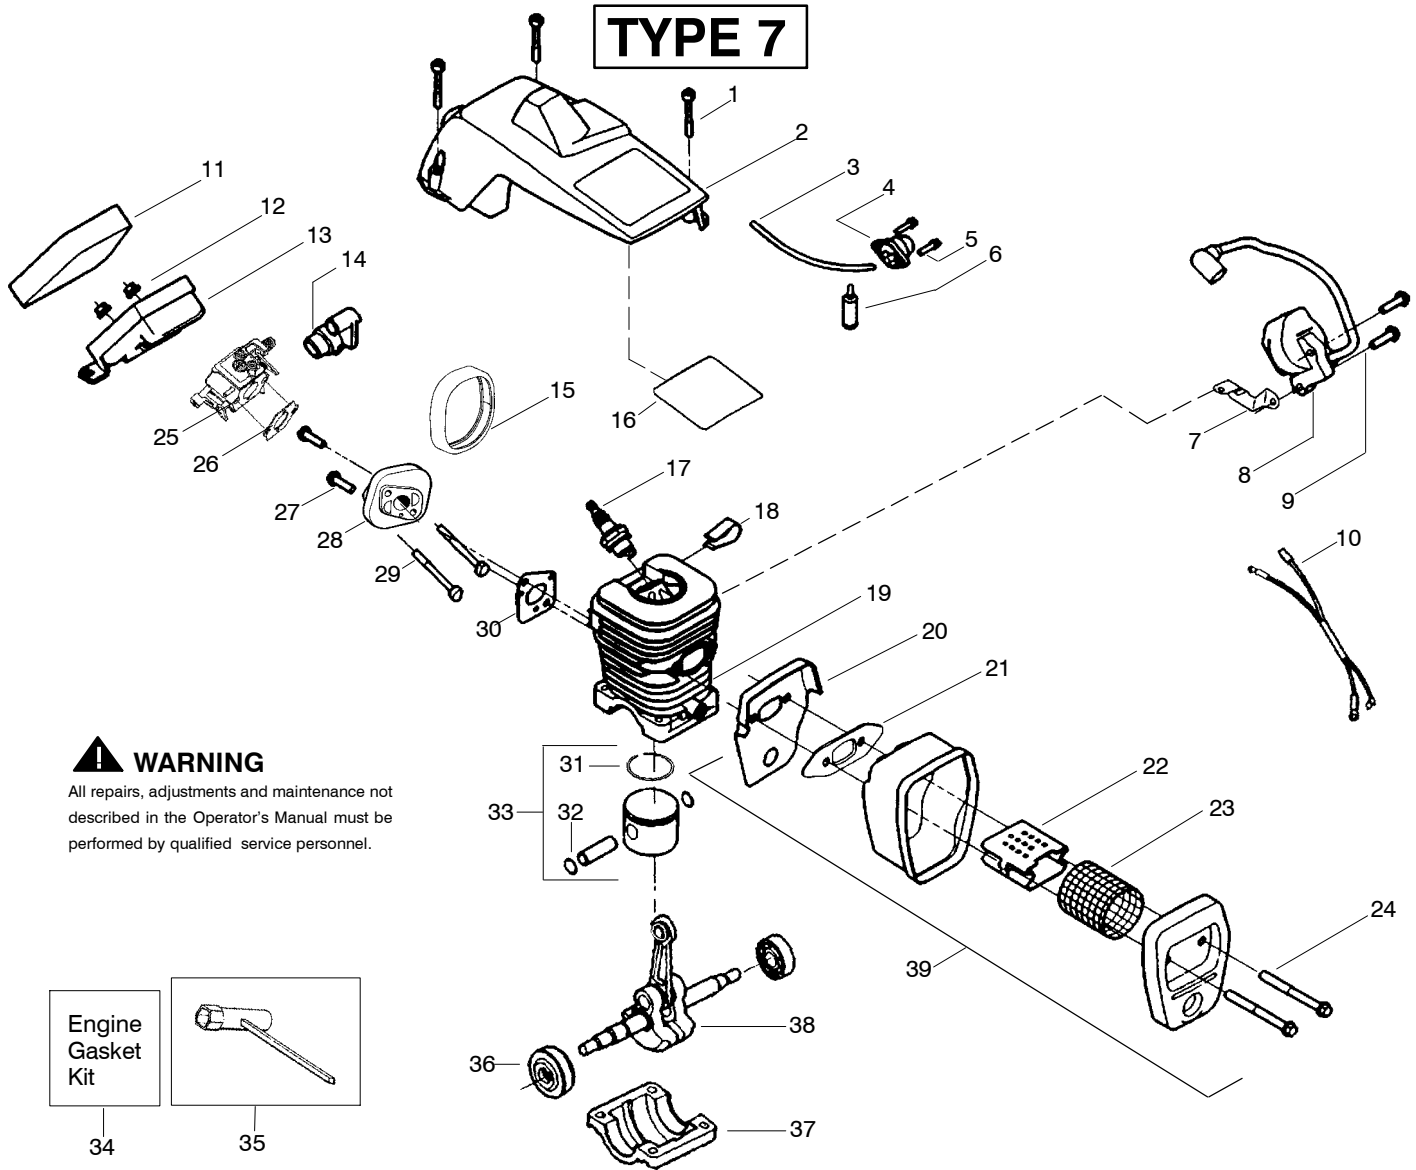

✓ = NEW PART NUMBER FOR THIS IPL * = REFER TO THE SERVICE REFERENCE INDICATED FOR MORE INFORMATION. (LOCATED AT END OF IPL)
● = THESE PARTS ARE ILLUSTRATED FOR CLARITY. ORDER COMPLETE ASSEMBLY.

PARTS LIST NO. 530163256		Poulan® PARTS LIST	CHAIN SAW MODEL(S) Poulan 1975
DATE 2/24/04	Replaces 530163256 – 12/20/02		Note: Illustration may differ from actual model due to design changes