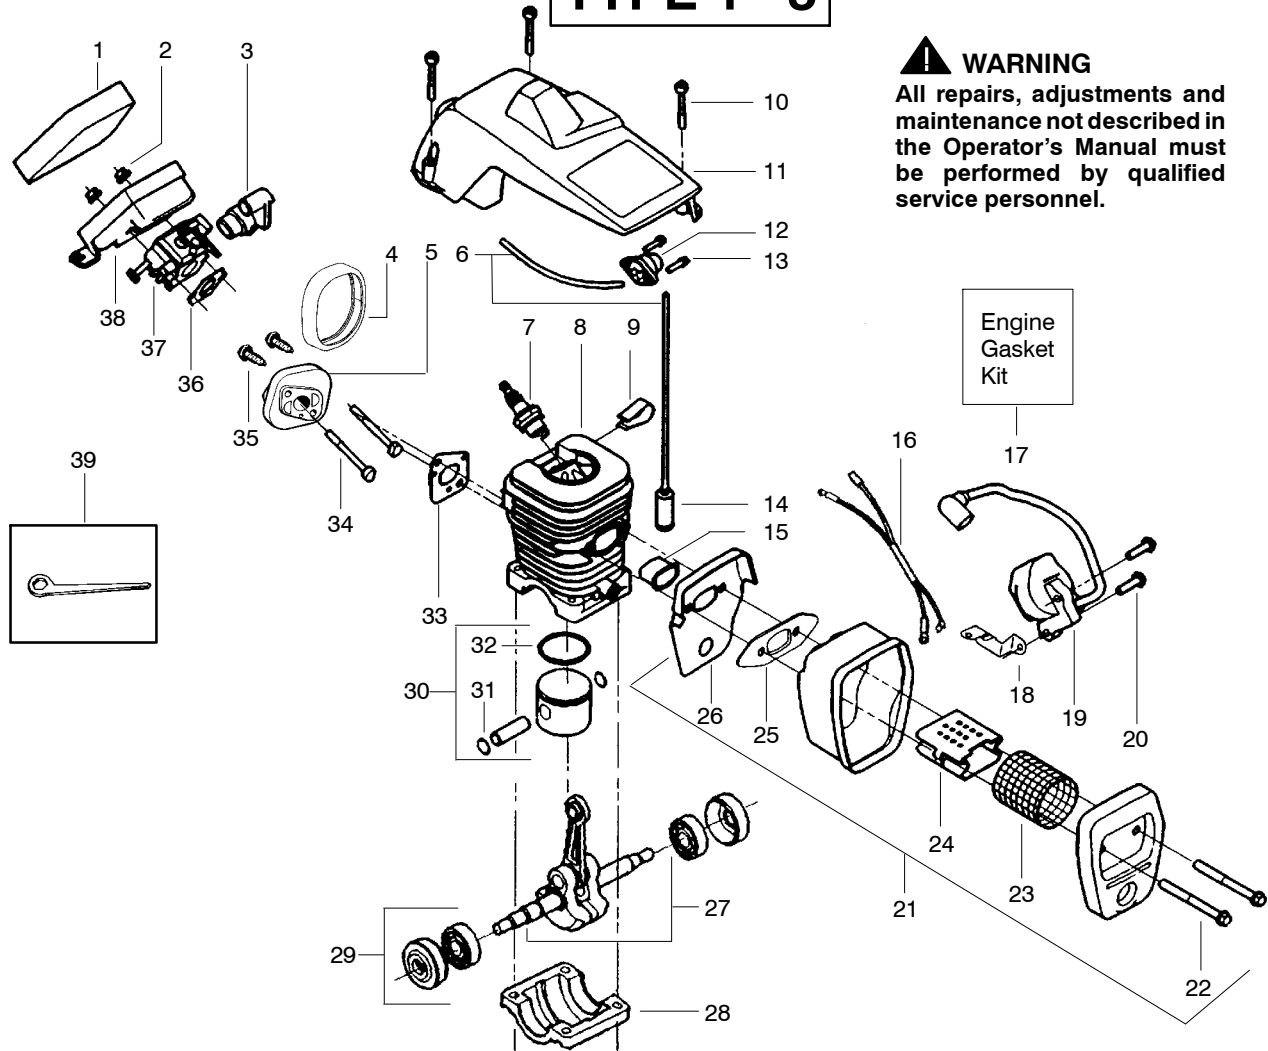

PARTS LIST NO. 530163256		Poulan® PARTS LIST	CHAIN SAW MODEL(S) Poulan 1975	
DATE 2/24/04	Replaces 530163256 - 12/20/02		Note: Illustration may differ from actual model due to design changes	PAGE NO. 3

TYPE 1-5

▲ WARNING
All repairs, adjustments and maintenance not described in the Operator's Manual must be performed by qualified service personnel.

Ref.	Part No.	Description	Ref.	Part No.	Description	Ref.	Part No.	Description
1.	530037793	Foam - Air Filter	17.	530069608	Kit - Engine Gasket (Incl. 25, 33 & 36)	31.	530015697	Retainer - Piston Pin
2.	530016101	Nut	18.	530047442	Strap - Ground	32.	530029805	Ring - Piston
3.	530035526	Grommet - Carb Adjust	19.	530039167	Module - Ignition	33.	530069608	Gasket - Adapter (kit)
4.	530054144	Seal - Carb Adapter	20.	530015814	Screw	34.	530016187	Screw
5.	530049700	Adapter - Carb.	21.	530047207	Assy - Muffer (Incl. 22-26)	35.	530016386	Screw
6.	530069247	Kit - Fuel Line (Small)	22.	530016132	Screw	36.	530069608	Gasket - Carb. (kit)
7.	952030150	Spark Plug (RCJ-7Y)	23.	530036103	Screen - Spark	37.	530071603	Kit - Carburetor (W-14)
8.	530069606	Kit - Cylinder	24.	530037813	Diffuser - Muffer	38.	530037804	Housing - Air Filter
9.	530016136	Clip - High Tension Lead	25.	530069608	Gasket - Muffer (kit)	39.	530031063	Wrench - Bar
10.	530016153	Screw	26.	530049870	Backplate - Muffer			Not Shown
11.	530071310	Shield - Cylinder	27.	530047062	Assy. - Crankshaft			
12.	530047213	Assy - Air Purge	28.	530037935	Cap - Crankcase			
13.	530015780	Screw	29.	530056363	Assy. - Seal & Bearing			
14.	530095646	Assy - Fuel Pick-up	30.	530069604	Kit - Piston (Incl. 31 & 32)			
15.	530037652	Insulator - Heat						
16.	530052296	Assy. - Wire Harness					530163675	Operator Manual

✓ = NEW PART NUMBER FOR THIS IPL   * = REFER TO THE SERVICE REFERENCE INDICATED FOR MORE INFORMATION. (LOCATED AT END OF IPL)
● = THESE PARTS ARE ILLUSTRATED FOR CLARITY. ORDER COMPLETE ASSEMBLY.