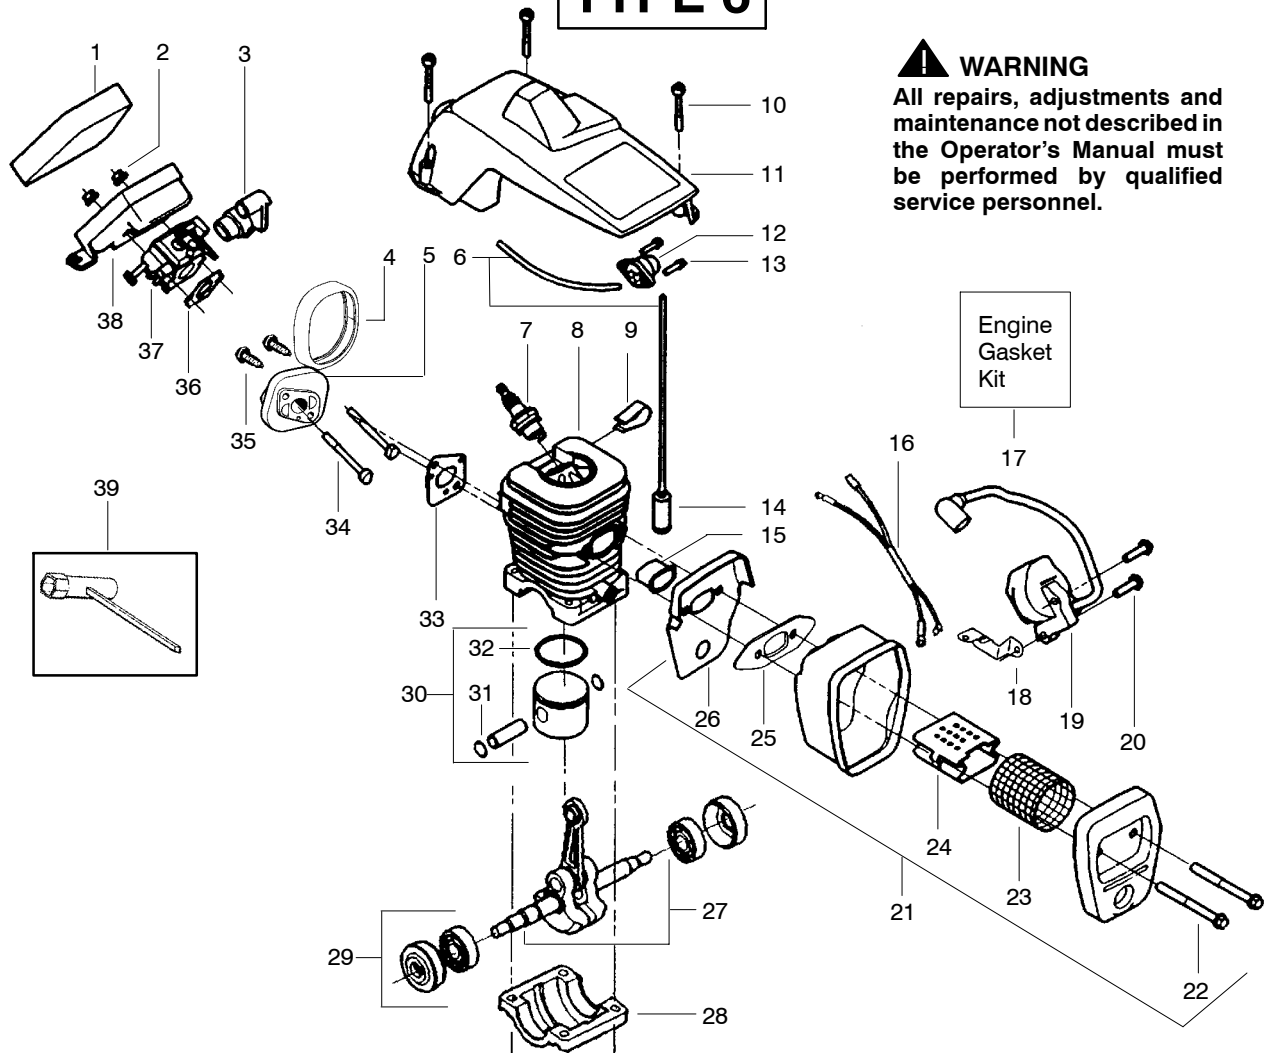

PARTS LIST NO. 530163256		Poulan® PARTS LIST	CHAIN SAW MODEL(S) Poulan 1975	
DATE 2/24/04	Replaces 530163256 – 12/20/02		Note: Illustration may differ from actual model due to design changes	PAGE NO. 4

TYPE 6

⚠ WARNING
All repairs, adjustments and maintenance not described in the Operator's Manual must be performed by qualified service personnel.

Ref.	Part No.	Description	Ref.	Part No.	Description	Ref.	Part No.	Description
1.	530037793	Foam – Air Filter	17.	530069608	Kit – Engine Gasket (Incl. 25, 33 & 36)	31.	530015697	Retainer – Piston Pin
2.	530016101	Nut	18.	530047442	Strap – Ground	32.	530029805	Ring – Piston
3.	530035526	Grommet – Carb Adjust	19.	530039198	Module – Ignition	33.	530069608	Gasket – Adapter (kit)
4.	530054144	Seal – Carb Adapter	20.	530015814	Screw	34.	530016187	Screw
5.	530049700	Adapter – Carb.	21.	530047207	Assy – Muffler (Incl. 22 – 26)	35.	530016386	Screw
6.	530069247	Kit – Fuel Line (Small)	22.	530016132	Screw	36.	530069608	Gasket – Carb. (kit)
7.	952030150	Spark Plug (RCJ – 7Y)	23.	530036103	Screen – Spark	37.	530071618	Kit – Carburetor (W – 14A)
8.	530071412	Kit – Cylinder	24.	530037813	Diffuser – Muffler	38.	530057480	Housing – Air Filter
9.	530016136	Clip – High Tension Lead	25.	530069608	Gasket – Muffler (kit)	39.	530031163	Wrench – Bar
10.	530016153	Screw	26.	530049870	Backplate – Muffler			
11.	530071310	Shield – Cylinder	27.	530047062	Assy. – Crankshaft			
12.	530047213	Assy – Air Purge	28.	530037935	Cap – Crankcase			
13.	530015780	Screw	29.	530056363	Assy. – Seal & Bearing			
14.	530095646	Assy – Fuel Pick-up	30.	530071408	Kit – Piston (Incl. 31 & 32)			
15.	530037652	Insulator – Heat						
16.	530052296	Assy. – Wire Harness						
							Not Shown	
							530163675	Operator Manual

✓ = NEW PART NUMBER FOR THIS IPL   * = REFER TO THE SERVICE REFERENCE INDICATED FOR MORE INFORMATION. (LOCATED AT END OF IPL)
● = THESE PARTS ARE ILLUSTRATED FOR CLARITY. ORDER COMPLETE ASSEMBLY.