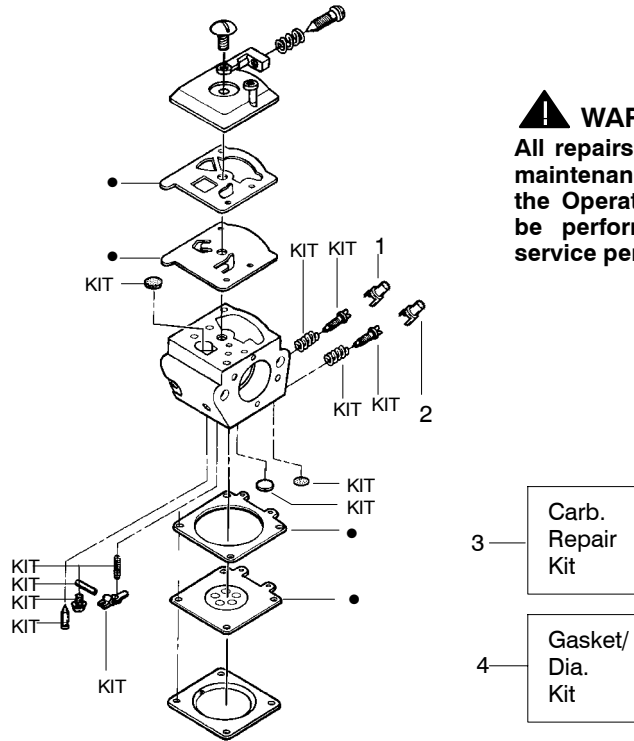

Walbro
Carburetor Assembly
W14 - #530071603

⚠ WARNING
All repairs, adjustments and maintenance not described in the Operator's Manual must be performed by qualified service personnel.

Ref.	Part No.	Description
1.	530038479	Limiter Cap - High (brown)
2.	530038478	Limiter Cap - Low (tan)
3.	530035269	Carburetor Repair Kit (KIT = Indicates Contents)
4.	530035270	Gasket Diaphragm Kit (● Indicates Contents)

Kit - Carburetor Assembly No. 530071618 - ZAMA W-14-A
Kit - Carburetor Assembly No. 530071820 - ZAMA W20
Kit - Carburetor Assembly No. 530071821 - WALBRO WT-662

Note: No Repair kits are available for these carburetors.

✓ = NEW PART NUMBER FOR THIS IPL   * = REFER TO THE SERVICE REFERENCE INDICATED FOR MORE INFORMATION. (LOCATED AT END OF IPL)
● = THESE PARTS ARE ILLUSTRATED FOR CLARITY. ORDER COMPLETE ASSEMBLY.