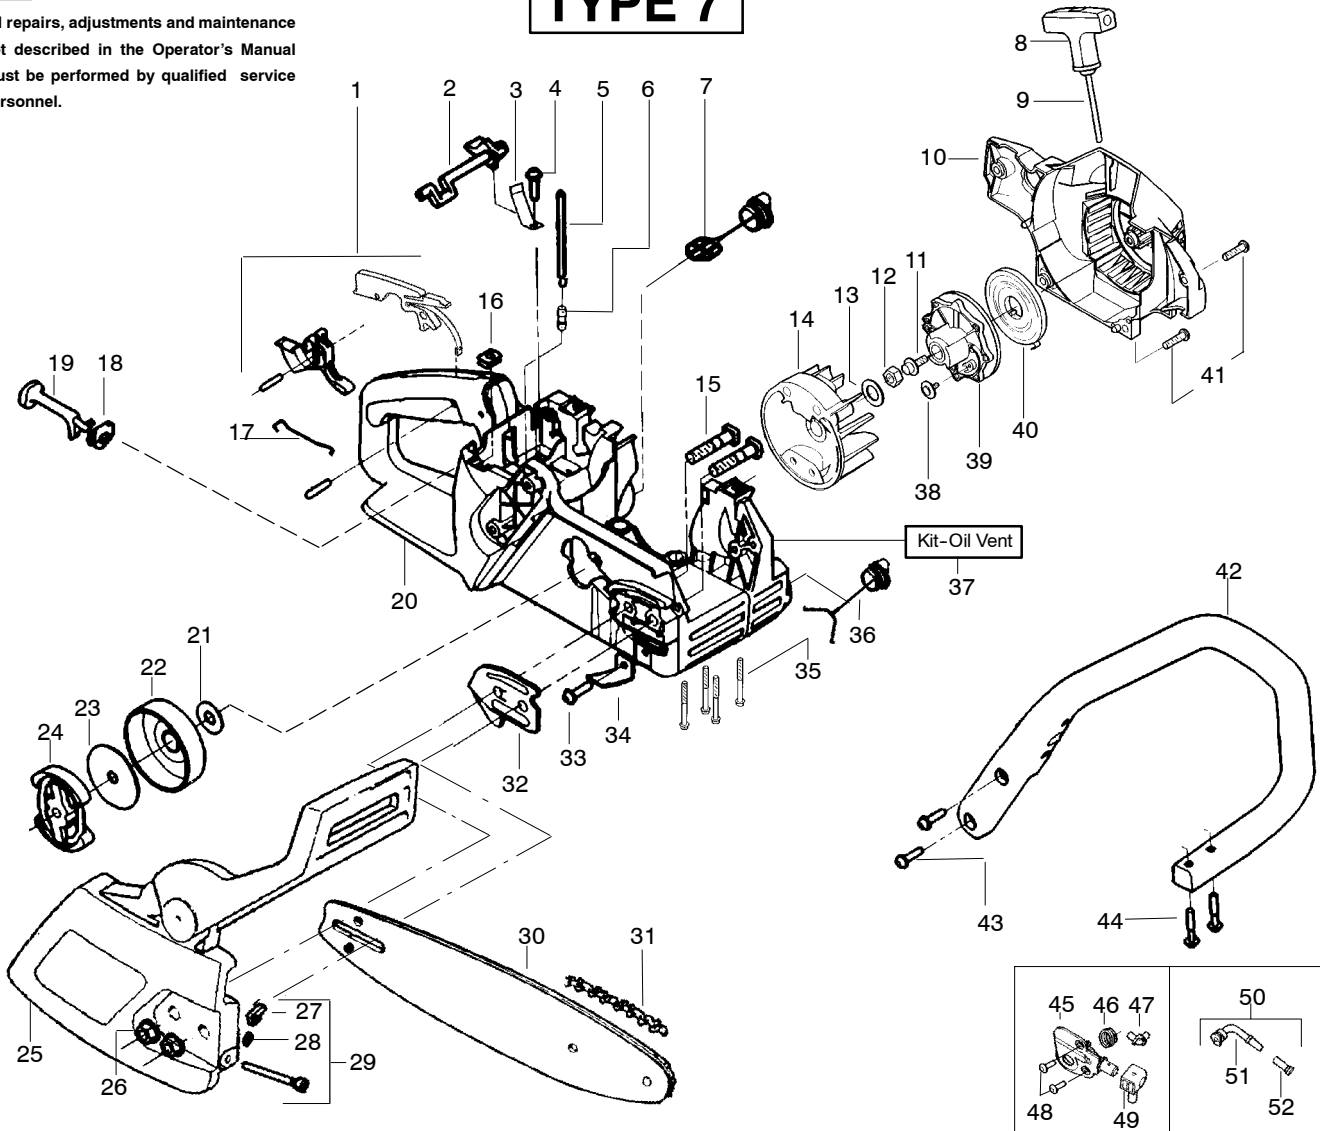

⚠ WARNING

All repairs, adjustments and maintenance not described in the Operator's Manual must be performed by qualified service personnel.

TYPE 7

Ref.	Part No.	Description	Ref.	Part No.	Description	Ref.	Part No.	Description
1.	✓ 530071832	Kit-Trigger & Lockout	21.	530015907	Washer - Thrust	40.	530027531	Spring-Starter
2.	530038227	Lever-Switch (Includes Pin)	22.	530047061	Assy-Drum W/brg.	41.	530015892	Screw
3.	530016149	Spring-Switch	23.	530015611	Washer-Clutch	42.	530056798	Handle-Front
4.	530015775	Screw	24.	530014949	Assy. - Clutch	43.	530015814	Screw
5.	530069216	Kit-Fuel Line (Large)	25.	530054735	Assy-Chain Brake	44.	530015940	Screw
6.	530023877	Fitting	26.	530015917	Nut-Bar Mounting	45.	530071259	Kit-Oil Pump (incl 46,47,49)
7.	530047192	Assy-Fuel Cap	27.	530015826	Pin-Bar Adjust	46.	530037820	Gear-Worm Spring
8.	530037485	Handle-Starter	28.	530038593	Retainer-Bar Adjust	47.	530049477	Elbow-Oil Pickup
9.	530069232	Kit-Rope	29.	530069611	Kit-Bar Adjust (incl.27,28)	48.	530016064	Screw
10.	530049334	Housing-Fan	30.	952044368	Bar - 14"	49.	530019206	Seal Block
11.	530015920	Screw	31.	952051209	Chain - 14"	50.	530047663	Assy-Oil-Pickup (Incl. 51,52)
12.	530016134	Nut-Flywheel	32.	530038238	Plate-Bar Mounting	51.	530038373	Pickup-Oiler
13.	530015127	Washer-Flywheel	33.	530015814	Screw	52.	530056533	Filter-Oil
14.	530039187	Assy-Flywheel	34.	530029850	Chain Catcher			
15.	530016133	Bolt-Bar Mounting	35.	530016132	Screw			
16.	530015922	Nut-Speed	36.	530010846	Assy-Oil Cap			
17.	530037809	Wire-Throttle	37.	530071666	Kit-Oil Vent			
18.	✓ 530049005	Grommet-Choke Knob	38.	530016080	Screw			
19.	530047989	Lever-Choke	39.	530037817	Pulley-Starter			
20.	✓ 530058909	Assy-Chassis