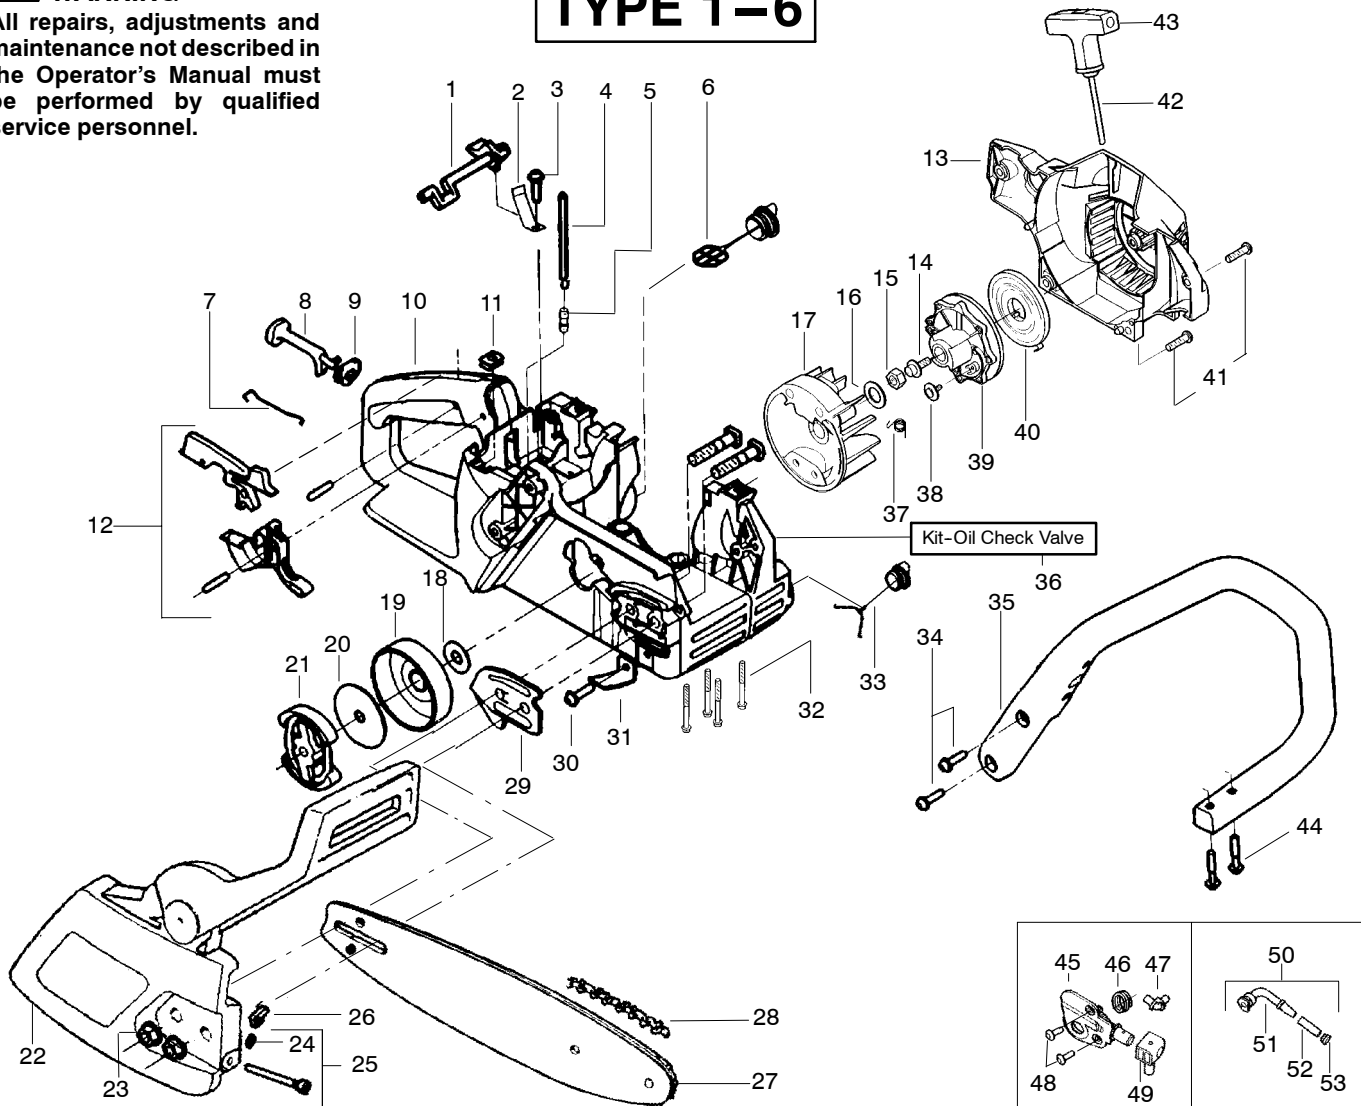

PARTS LIST NO. 530163256		Poulan® PARTS LIST	CHAIN SAW MODEL(S) Poulan 1975
DATE 2/24/04	Replaces 530163256 - 12/20/02		Note: Illustration may differ from actual model due to design changes

⚠ WARNING

All repairs, adjustments and maintenance not described in the Operator's Manual must be performed by qualified service personnel.

TYPE 1-6

Ref.	Part No.	Description	Ref.	Part No.	Description	Ref.	Part No.	Description
1.	530038227	Lever-Switch (Includes Pin)	21.	530014949	Assy. - Clutch	41.	530015892	Screw.
2.	530016149	Spring-Switch	22.	530054735	Assy-Chain Brake	42.	530069232	Kit-Rope
3.	530015775	Screw	23.	530015917	Nut-Bar Mounting	43.	530056402	Handle-Starter
4.	530069216	Kit-Fuel Line (Large)	24.	530038593	Retainer-Bar Adjust	44.	530015940	Screw
5.	530023877	Fitting	25.	530069611	Kit-Bar Adjust (incl.24,26)	45.	530071259	Kit-Oil Pump
6.	530047192	Assy-Fuel Cap	26.	530015826	Pin-Bar Adjust			(incl 46,47,49)
7.	530037809	Wire-Throttle	27.	952044368	Bar-14"	46.	530037820	Gear-Worm Spring
8.	530047989	Lever-Choke	28.	952051209	Chain-14"	47.	530049477	Elbow-Oil Pickup
9.	530038406	Grommet-Choke Knob	29.	530038238	Plate-Bar Mounting	48.	530016064	Screw
10.	530069822	Kit-Chassis Assy.	30.	530015814	Screw	49.	530019206	Seal Block
11.	530015922	Nut-Speed	31.	530029850	Chain Catcher	50.	530047663	Assy-Oil-Pickup
12.	530071305	Kit-Trigger & Lockout	32.	530016132	Screw			(Incl. 51-53)
13.	530049334	Housing-Fan	33.	530010846	Assy-Oil Cap	51.	530038373	Pickup-Oiler
14.	530015920	Screw	34.	530015814	Screw	52.	530037821	Filter-Oil
15.	530016134	Nut-Flywheel	35.	530056798	Handle-Front	53.	530030189	Plug-Oil Filter
16.	530015127	Washer-Flywheel	36.	530071666	Kit-Oil Check Valve			
17.	530039209	Assy-Flywheel	37.	530023817	Spring - Starter Dog			
18.	530015907	Washer - Thrust	38.	530016080	Screw			
19.	530047061	Assy-Drum W/brg.	39.	530037817	Pulley-Starter			
20.	530015611	Washer-Clutch	40.	530027531	Spring-Starter			