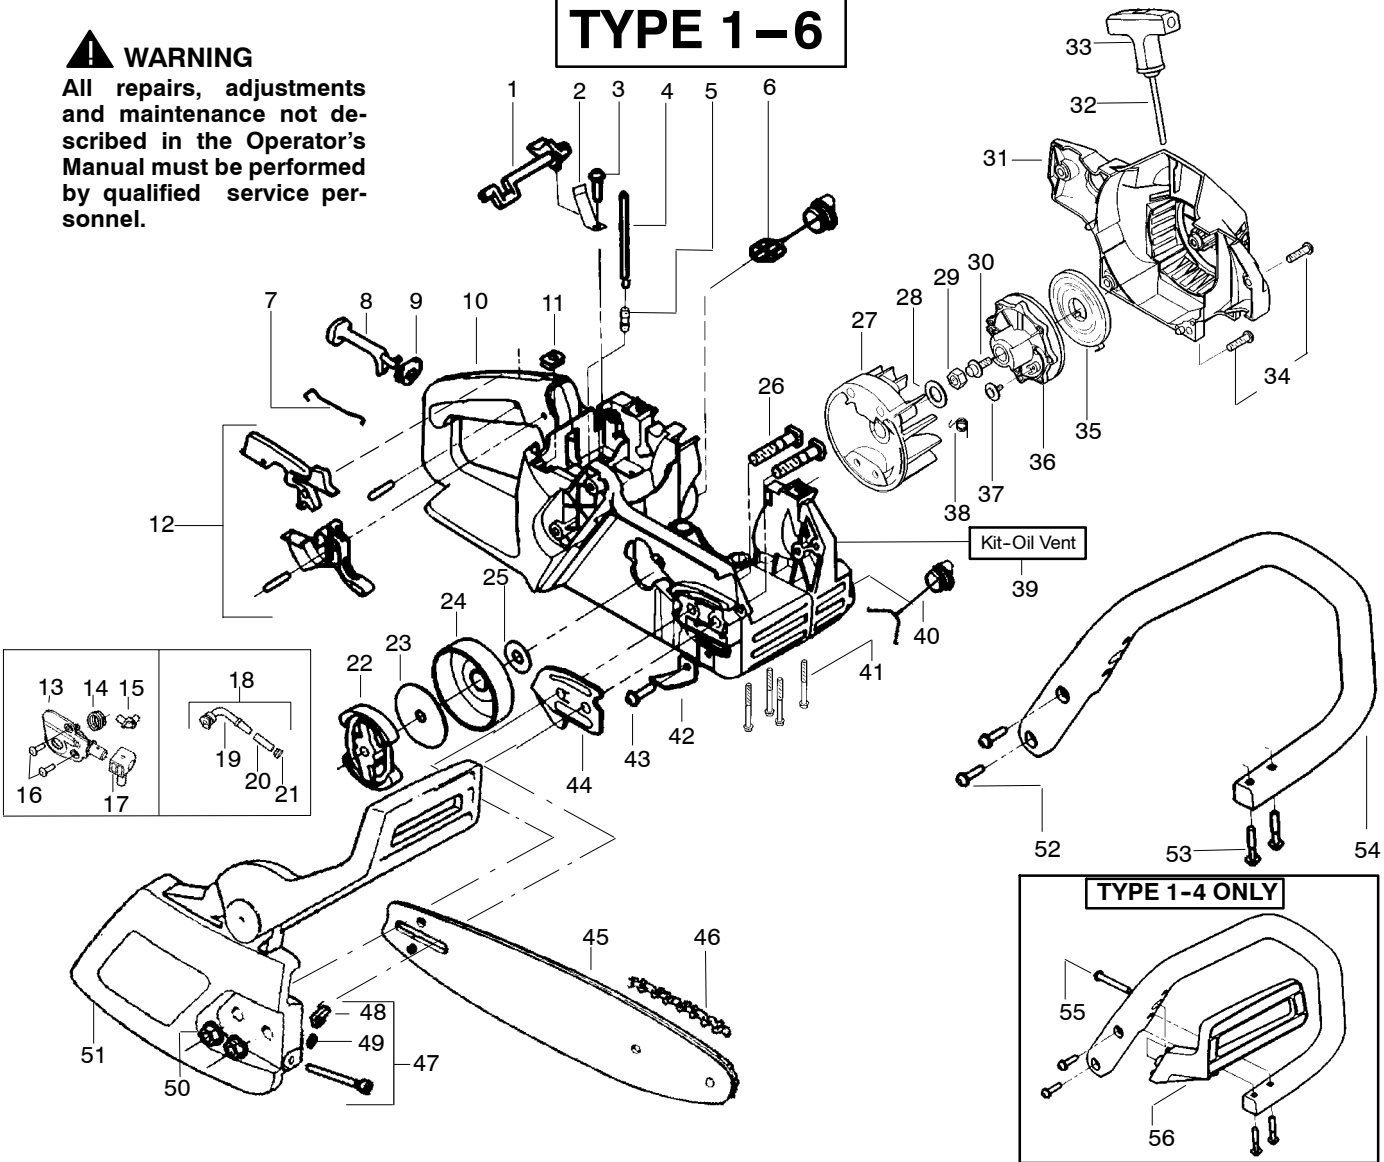

## TYPE 1-6

Ref.	Part No.	Description	Ref.	Part No.	Description	Ref.	Part No.	Description
1.	530038227	Lever-Switch (Includes Pin)	19.	530038373	Pickup-Oiler	40.	530010846	Assy-Oil Cap
2.	530016149	Spring-Switch	20.	530037821	Filter-Oil	41.	530016132	Screw
3.	530015775	Screw	21.	530030189	Plug-Oil Filter	42.	530029850	Chain-Catcher
4.	530069216	Kit-Fuel Line (Large)	22.	530014949	Assy. - Clutch	43.	530015814	Screw
5.	530023877	Fitting	23.	530015611	Washer-Clutch	44.	530038238	Plate-Bar Mounting
6.	530047192	Assy-Fuel Cap	24.	530047061	Assy-Drum W/brg.	45.	952044368	Bar - 14"
7.	530037809	Wire-Throttle	25.	530015907	Washer - Thrust	46.	952051209	Chain - 14"
8.	530047989	Lever-Choke	26.	530016133	Bolt-Bar Mounting	47.	530069611	Kit-Bar Adjust (incl.48,49)
9.	530038406	Grommet-Choke Knob	27.	530039209	Assy-Flywheel	48.	530015826	Pin-Bar Adjust
10.	530069822	Kit-Chassis Assy	28.	530015127	Washer - Flywheel	49.	530038593	Retainer-Bar Adjust
11.	530015922	Nut-Speed	29.	530016134	Nut-Flywheel	50.	530015917	Nut-Bar Mounting
12.	530071305	Kit-Trigger & Lockout	30.	530015920	Screw	51.	530054735	Assy-Chain Brake (Type 1,2,3,4,5,6)
13.	530071259	Kit-Oil Pump (incl 14,15,17)	31.	530049334	Housing-Fan	52.	530015814	Screw
14.	530037820	Gear-Worm Spring	32.	530069232	Kit-Rope	53.	530015940	Screw
15.	530049477	Elbow-Oil Pickup	33.	530037485	Handle-Starter	54.	530056798	Handle-Front
16.	530016064	Screw	34.	530015892	Screw	55.	530016020	Bolt-Handguard (Type 1-4 only)
17.	530019206	Seal Block	35.	530027531	Spring-Starter	56.	530038224	Handguard (Type 1-4 only)
18.	530047663	Assy-Oil-Pickup (Incl. 19, 20 & 21)	36.	530037817	Pulley-Starter			
			37.	530016080	Screw			
			38.	530023817	Spring - Starter Dog			
			39.	530071666	Kit-Oil Vent			

PARTS LIST NO. <b>530087572</b>		<b>Poulan® PARTS LIST</b>	CHAIN SAW MODEL(S) <b>1950</b>
DATE <b>8/02/07</b>	Replaces 530087572 - 3/06/07		<b>Note:</b> Illustration may differ from actual model due to design changes