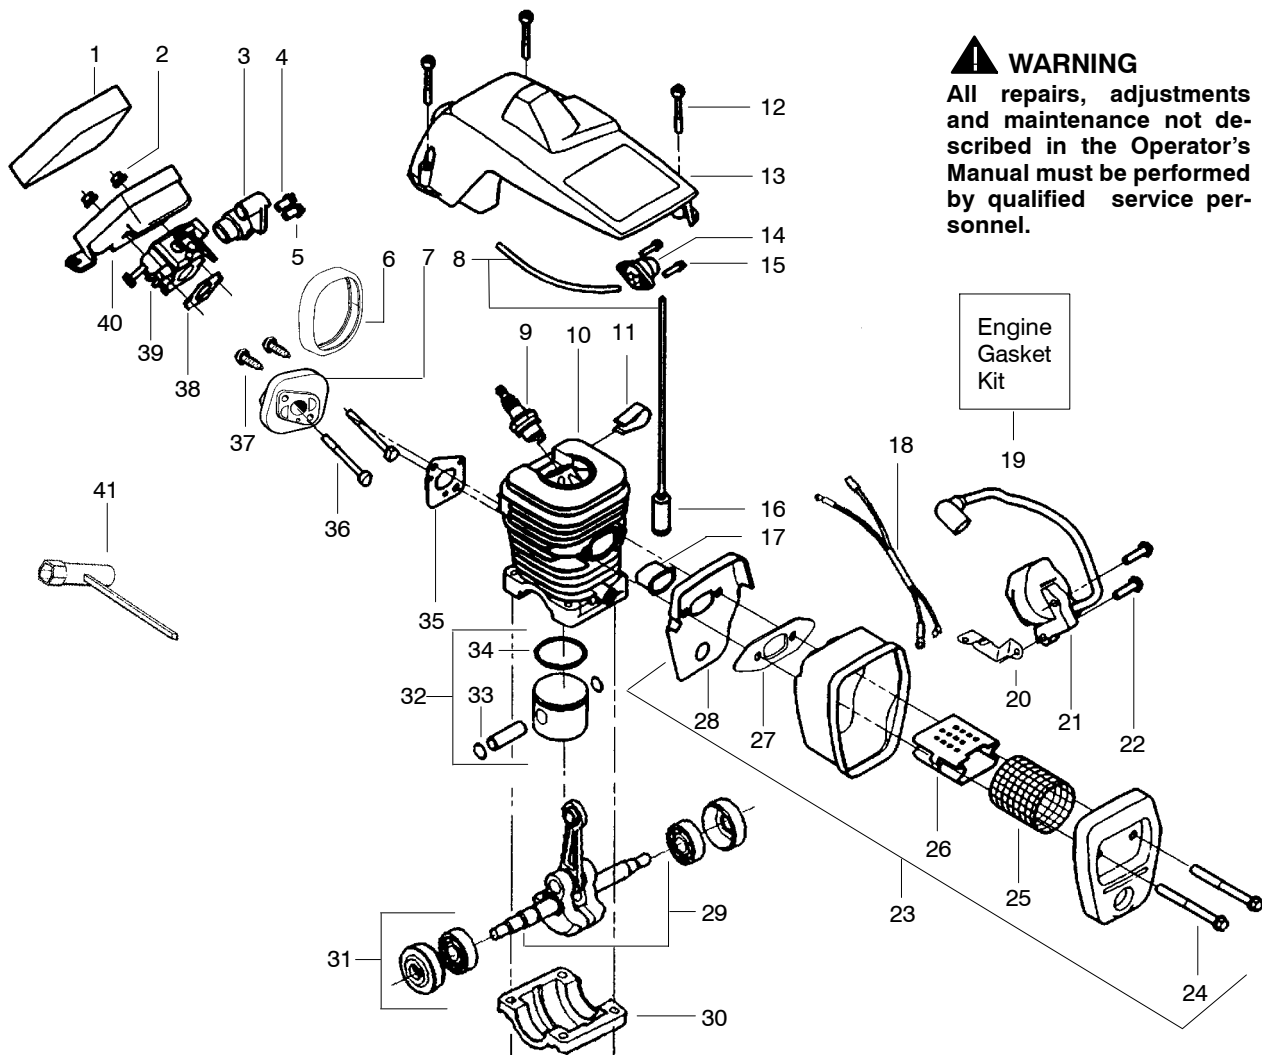

TYPE 1-5

⚠ WARNING
All repairs, adjustments and maintenance not described in the Operator's Manual must be performed by qualified service personnel.

Ref.	Part No.	Description	Ref.	Part No.	Description	Ref.	Part No.	Description
1.	530037793	Foam – Air Filter	18.	530052296	Assy. – Wire Harness	33.	530015697	Retainer – Piston Pin
2.	530016101	Nut	19.	530069608	Kit – Engine Gasket (Incl. 27, 35 & 38)	34.	530029805	Ring – Piston
3.	530049244	Grommet – Carb Adjust	20.	530047442	Strap – Ground	35.	530069608	Gasket – Carb. Adap. (kit)
4.	530038479	Limiter Cap – High	21.	530039167	Module – Ignition	36.	530016187	Screw
5.	530038478	Limiter Cap – Low	22.	530015814	Screw	37.	530016386	Screw
6.	530054144	Seal – Carb Adapter	23.	530047207	Assy – Muffler (Incl. 24, 25, 26, 27, 28)	38.	530069608	Gasket – Carb. (kit)
7.	530049700	Carb. Adapter	24.	530016132	Screw	39.	530069703	Kit – Carburetor (incl. 4 & 5)
8.	530069247	Fuel Line Kit (Small)	25.	530036103	Screen – Spark	40.	530037804	Housing – Air Filter
9.	952030150	Spark Plug (RCJ – 7Y)	26.	530037813	Diffuser – Muffler	41.	530031163	Wrench – Bar
10.	530069606	Cylinder Kit	27.	530069608	Gasket – Muffler (kit)	Not Shown		
11.	530016136	Clip – High Tension Lead	28.	530049870	Backplate – Muffler	---	530086194	Operator Manual Type 1,2,3,4
12.	530016153	Screw	29.	530047062	Assy. – Crankshaft	---	530088308	Type 5
13.	530071310	Cylinder Shield	30.	530037935	Cap – Crankcase	---	530038257	Decal Instruction
14.	530047213	Air Purge Ass'y.	31.	530056363	Assy. – Seal & Bearing	---	530038486	Decal Stop
15.	530015780	Screw	32.	530069604	Kit – Piston (Incl. 33 & 34)			
16.	530095646	Fuel Pick-up Ass'y.						
17.	530037652	Heat Insulator						

✓ = NEW PART NUMBER FOR THIS IPL   * = REFER TO THE SERVICE REFERENCE INDICATED FOR MORE INFORMATION. (LOCATED AT END OF IPL)
● = THESE PARTS ARE ILLUSTRATED FOR CLARITY. ORDER COMPLETE ASSEMBLY.