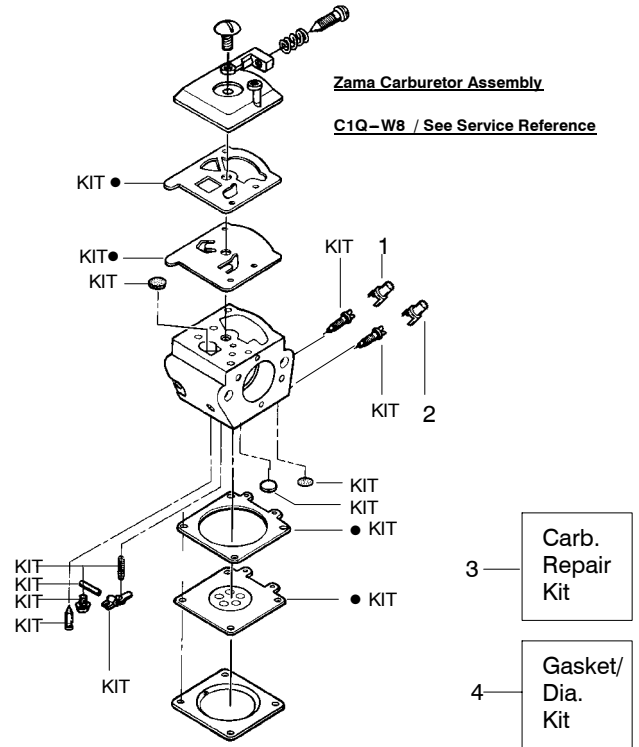

Ref.	Part No.	Description
1.	530038479	Limiter Cap – High (brown)
2.	530038478	Limiter Cap – Low (tan)
3.	–	Carburetor Repair Kit (KIT = Indicates Contents)
	530071352	Zama (C1Q-W8)
4.	–	Gasket Diaphragm Kit (● Indicates Contents)
	530035270	Zama (C1Q-W8)
Zama Carburetor Service Reference		
*****		If replacing the complete Zama Carburetor, it is not serviceable; you will need to order #530069703 Walbro Carburetor Assy.
*****		Note: The contents of the 530-035270 Gasket/Diaphragm kit are included in the 530-071352 Carb. Repair kit.

Kit - Carburetor Assembly No. 530071618 - ZAMA W-14-A
Kit - Carburetor Assembly No. 530071820 - ZAMA W20
Kit - Carburetor Assembly No. 530071821 - WALBRO WT-662

Note: No Repair kits are available for these carburetors.

Walbro / Phelon Flywheel & Ignition Module Service Reference

***** When ordering a replacement flywheel or ignition module, please refer to the specific brand (Walbro or Phelon) and order accordingly.