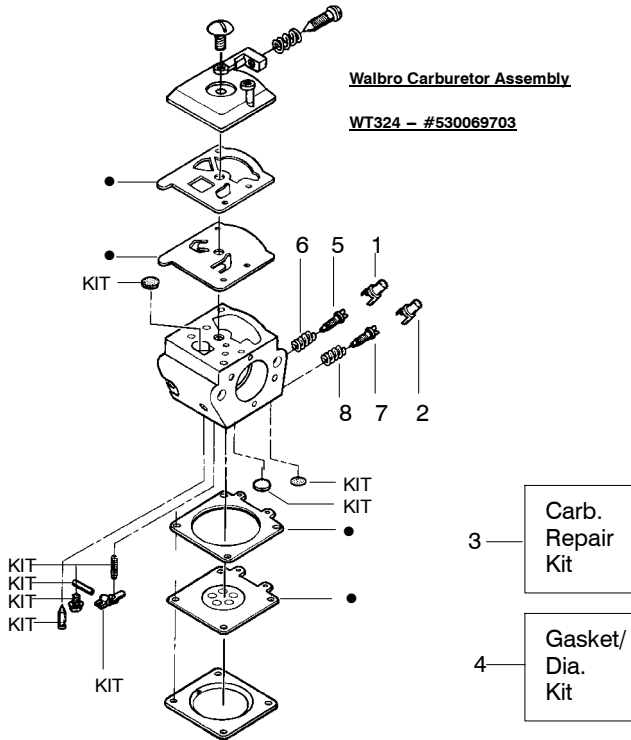

Ref.	Part No.	Description
1.	530038479	Limiter Cap – High (brown)
2.	530038478	Limiter Cap – Low (tan)
3.	–	Carburetor Repair Kit (KIT = Indicates Contents)
4.	530069826	Walbro (WT324)
	–	Gasket Diaphragm Kit (● Indicates Contents)
	530069844	Walbro (WT324)
5.	530035383	Needle – Low Speed
6.	530035293	Needle Spring – Low Speed
7.	530035384	Needle – High Speed
8.	530035295	Needle Spring – High Speed