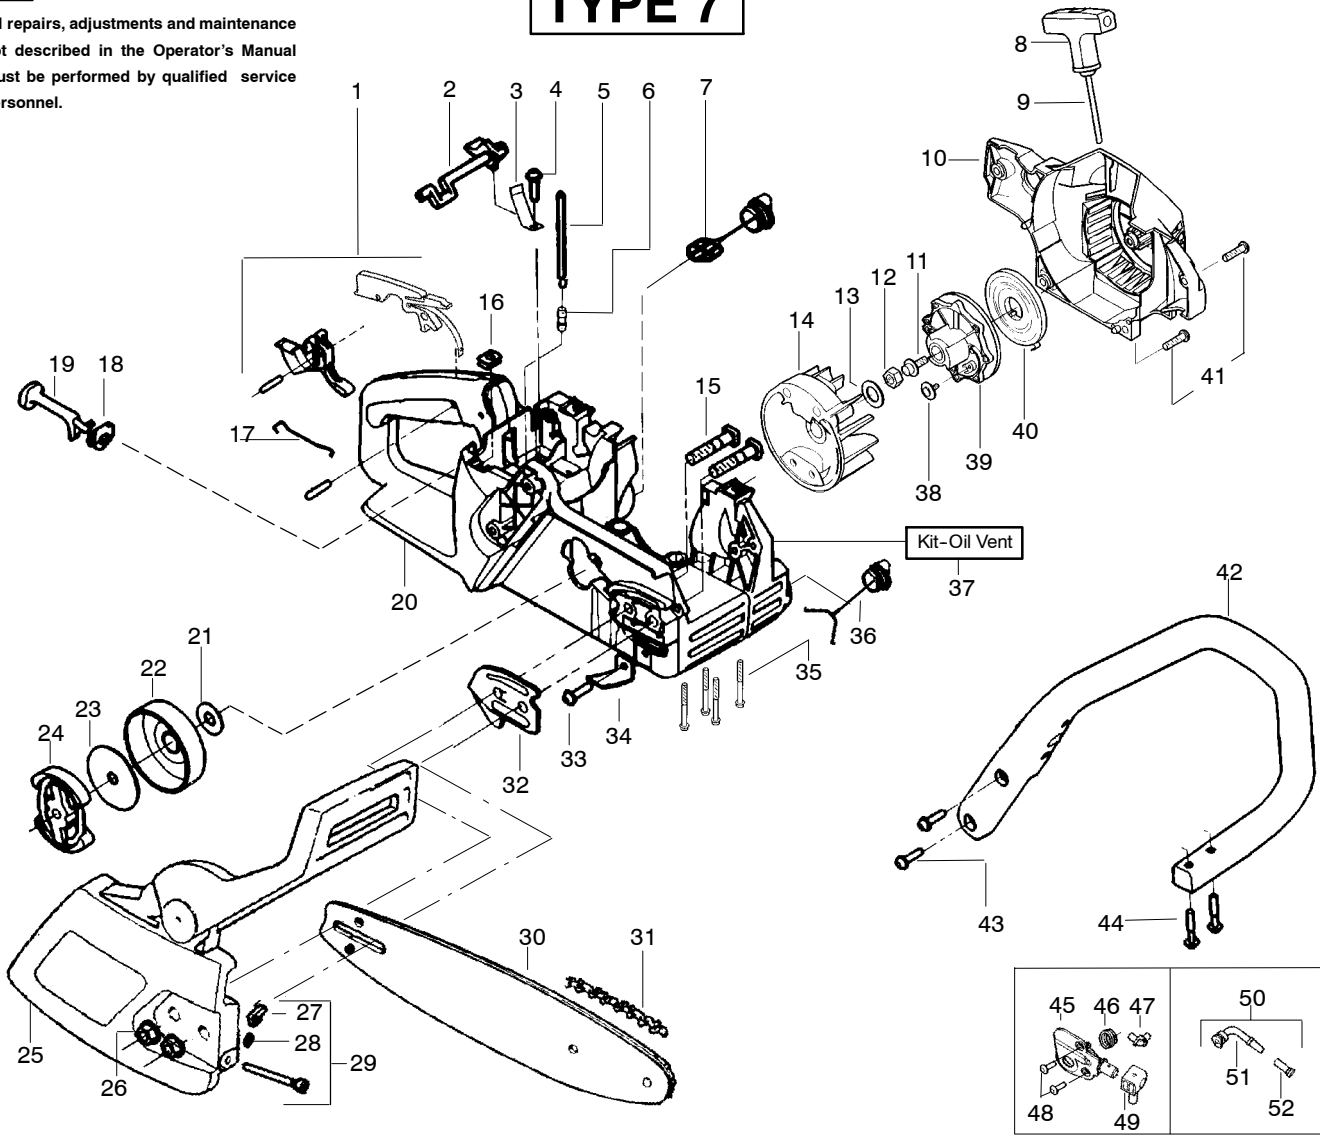

PARTS LIST NO. 530087572		Poulan® PARTS LIST	CHAIN SAW MODEL(S) 1950	
DATE 8/02/07	Replaces 530087572 - 3/06/07		Note: Illustration may differ from actual model due to design changes	PAGE NO. 2

⚠ WARNING

All repairs, adjustments and maintenance not described in the Operator's Manual must be performed by qualified service personnel.

TYPE 7

Ref.	Part No.	Description	Ref.	Part No.	Description	Ref.	Part No.	Description
1.	530071832	Kit-Trigger & Lockout	20.	---	Assy-Chassis	38.	530016080	Screw
2.	530038227	Lever-Switch (Includes Pin)		530058909	Green	39.	530037817	Pulley-Starter
3.	530016149	Spring-Switch		530057470	Black	40.	530027531	Spring-Starter
4.	530015775	Screw	21.	530015907	Washer - Thrust	41.	530015892	Screw
5.	530069216	Kit-Fuel Line (Large)	22.	530047061	Assy-Drum W/brg.	42.	530059172	Handle-Front
6.	530023877	Fitting	23.	530015611	Washer-Clutch	43.	530015814	Screw
7.	530047192	Assy-Fuel Cap	24.	530014949	Assy. - Clutch	44.	530015940	Screw
8.	530037485	Handle-Starter	25.	545139906	Assy-Chain Brake	45.	530071259	Kit-Oil Pump (incl 46,47,49)
9.	530069232	Kit-Rope	26.	530015917	Nut-Bar Mounting	46.	530037820	Gear-Worm Spring
10.	530049334	Housing-Fan	27.	530015826	Pin-Bar Adjust	47.	530049477	Elbow-Oil Pickup
11.	530015920	Screw	28.	530038593	Retainer-Bar Adjust	48.	530016064	Screw
12.	530016134	Nut-Flywheel	29.	530069611	Kit-Bar Adjust (incl.27,28)	49.	530019206	Seal Block
13.	530015127	Washer-Flywheel	30.	952044368	Bar - 14"	50.	530047663	Assy-Oil-Pickup (Incl. 51,52)
14.	530039187	Assy-Flywheel	31.	952051209	Chain - 14"	51.	530038373	Pickup-Oiler
15.	530016133	Bolt-Bar Mounting	32.	530038238	Plate-Bar Mounting	52.	530056533	Filter-Oil
16.	530015922	Nut-Speed	33.	530015814	Screw			
17.	530037809	Wire-Throttle	34.	530029850	Chain Catcher			
18.	530049005	Grommet-Choke Knob	35.	530016132	Screw			
19.	530047989	Lever-Choke	36.	530010846	Assy-Oil Cap			
			37.	530071666	Kit-Oil Vent			

↗ = NEW PART NUMBER FOR THIS IPL

★ = REFER TO THE SERVICE REFERENCE INDICATED FOR MORE INFORMATION. (LOCATED AT END OF IPL)