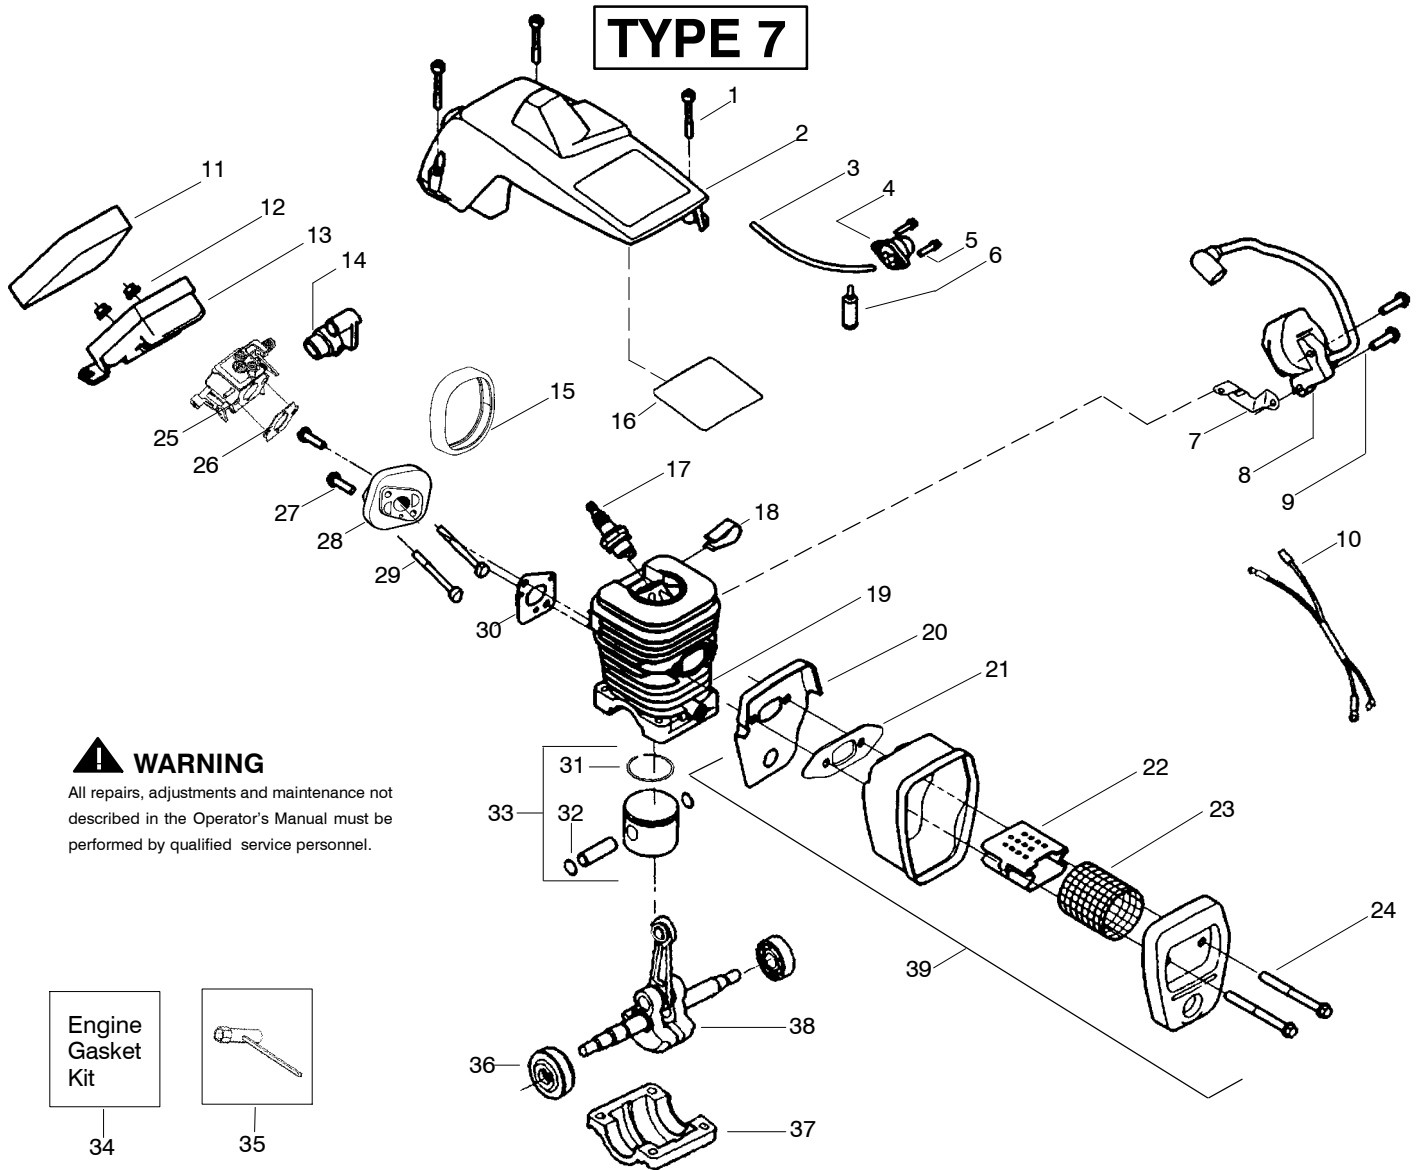

WARNING

All repairs, adjustments and maintenance not described in the Operator's Manual must be performed by qualified service personnel.

Ref.	Part No.	Description	Ref.	Part No.	Description	Ref.	Part No.	Description
1.	530016153	Screw	19.	530012550	Cylinder	35.	530031163	Bar Wrench
2.	530055637	Assy-Cylinder Shield (includes # 16)	20.	530049870	Backplate-Muffler	36.	530056363	Assy-Seal & Bearing
3.	530069247	Kit-Fuel Line (Small)	21.	530069608	Gasket-Muffler(kit)	37.	530037935	Cap-Crankcase
4.	530047213	Assy-Air Purge	22.	530037813	Diffuser-Muffler	38.	530047062	Assy-Crankshaft
5.	530015780	Screw	23.	530036103	Screen-Spark	39.	530047207	Assy-Muffler (Incl. 20-24)
6.	530095646	Assy-Fuel Pick-up	24.	530016132	Bolt-Muffler			
7.	530047442	Strap-Ground	25.	---	Kit-Carburetor			
8.	530039198	Ignition Module		530071820	Zama (W-20)			
9.	530015814	Screw		530071821	Walbro (WT-662)			Not Shown
10.	530052296	Assy-Wire Harness	26.	530069608	Gasket-Carb. (kit)			
11.	530037793	Foam-Air Filter	27.	530016386	Screw			
12.	530016101	Nut	28.	530049700	Carb. Adapter			Manual
13.	530057480	Assy-Air Box	29.	530016187	Screw	545123582		North America
14.	530035526	Grommet-Carb Adjust	30.	530069608	Gasket- Adaptor(kit)	545123745		Non-CE 1
15.	530054144	Seal-Carb Adapter	31.	530038729	Ring-Piston	545123746		Non-CE (Russia)
16.	530055698	Reflector-Heat	32.	530015697	Retainer-Piston Pin	530057757		Decal-Warning
17.	952030150	Spark Plug (RCJ-7Y)	33.	530071408	Kit-Piston (Incl. 31 & 32)	545003001		Decal-Wanning (Russia)
18.	530016136	Clip-High Tension Lead	34.	530069608	Kit-Engine Gasket (Incl. 21, 26 & 30)			

✓ = NEW PART NUMBER FOR THIS IPL

★ = REFER TO THE SERVICE REFERENCE INDICATED FOR MORE INFORMATION. (LOCATED AT END OF IPL)