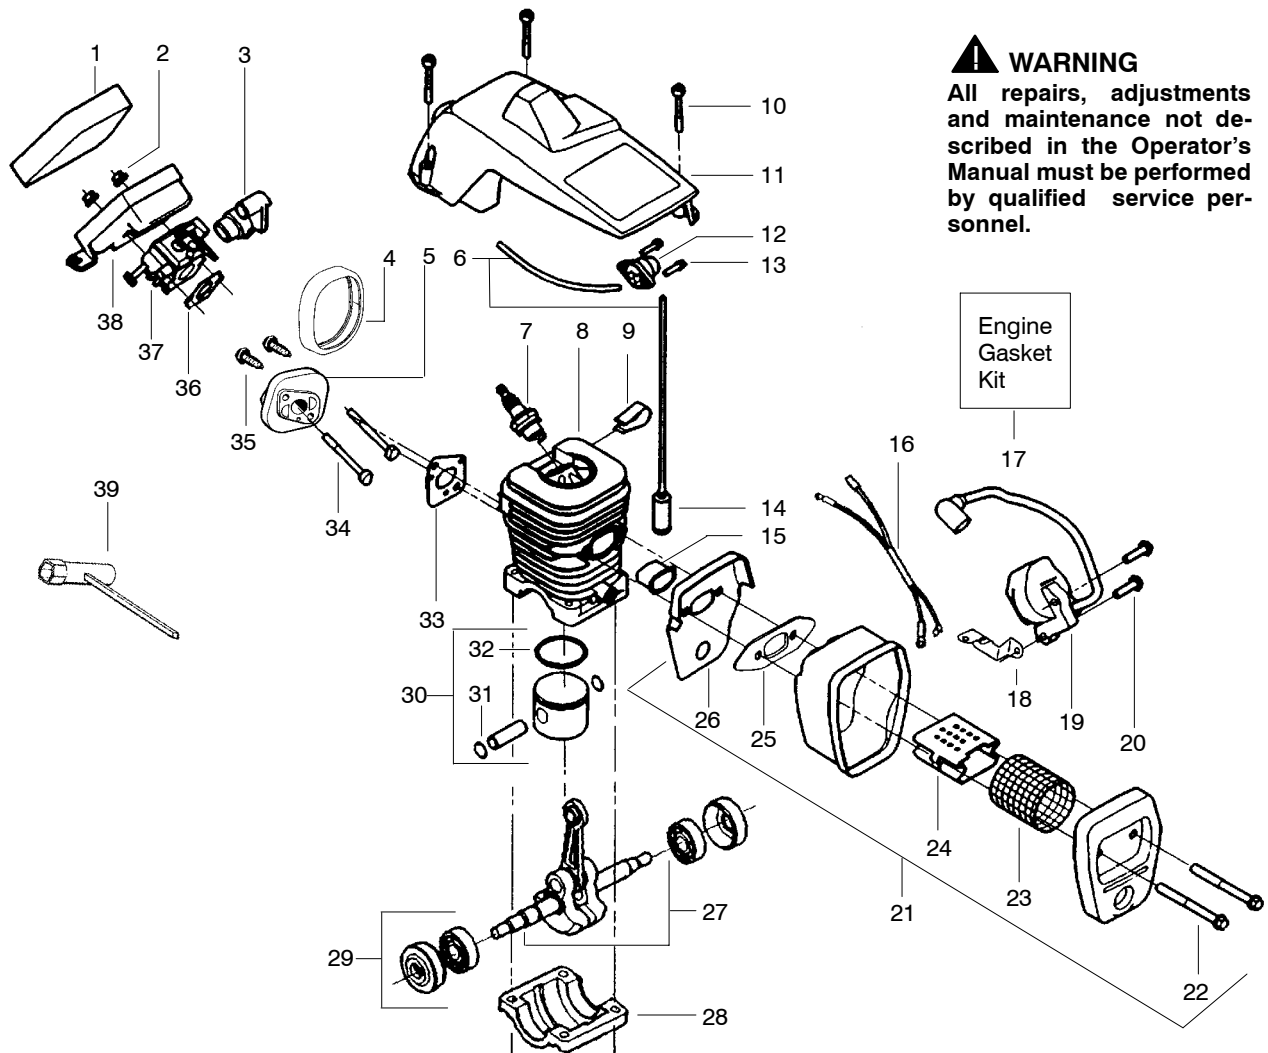

TYPE 6

⚠ WARNING
All repairs, adjustments and maintenance not described in the Operator's Manual must be performed by qualified service personnel.

Ref.	Part No.	Description	Ref.	Part No.	Description	Ref.	Part No.	Description
1.	530037793	Foam – Air Filter	17.	530069608	Kit – Engine Gasket (Incl. 25, 33 & 36)	31.	530015697	Retainer – Piston Pin
2.	530016101	Nut	18.	530047442	Strap – Ground	32.	530038729	Ring – Piston
3.	530035526	Grommet – Carb Adjust	19.	530039198	Module – Ignition	33.	530069608	Gasket – Carb. Adap. (kit)
4.	530054144	Seal – Carb Adapter	20.	530015814	Screw	34.	530016187	Screw
5.	530049700	Carb. Adapter	21.	530047207	Assy – Muffler (Incl. 22 – 26)	35.	530016386	Screw
6.	530069247	Fuel Line Kit (Small)	22.	530016132	Screw	36.	530069608	Gasket – Carb. (kit)
7.	952030150	Spark Plug (RCJ – 7Y)	23.	530036103	Screen – Spark	37.	530071618	Kit – Carburetor (Zama W14A)
8.	530071412	Kit – Cylinder	24.	530037813	Diffuser – Muffler	38.	530057480	Housing – Air Filter
9.	530016136	Clip – High Tension Lead	25.	530069608	Gasket – Muffler (kit)	39.	530031163	Wrench – Bar
10.	530016153	Screw	26.	530049870	Backplate – Muffler	Not Shown		
11.	530071310	Cylinder Shield	27.	530047062	Assy. – Crankshaft	530163675	Operator Manual	
12.	530047213	Air Purge Ass'y.	28.	530037935	Cap – Crankcase	530057268	Decal Instruction	
13.	530015780	Screw	29.	530056363	Assy. – Seal & Bearing	530038486	Decal Stop	
14.	530095646	Fuel Pick – up Ass'y.	30.	530071408	Kit – Piston (Incl. 31 & 32)			
15.	530037652	Heat Insulator						
16.	530052296	Assy. – Wire Harness						

✓ = NEW PART NUMBER FOR THIS IPL   * = REFER TO THE SERVICE REFERENCE INDICATED FOR MORE INFORMATION. (LOCATED AT END OF IPL)
● = THESE PARTS ARE ILLUSTRATED FOR CLARITY. ORDER COMPLETE ASSEMBLY.