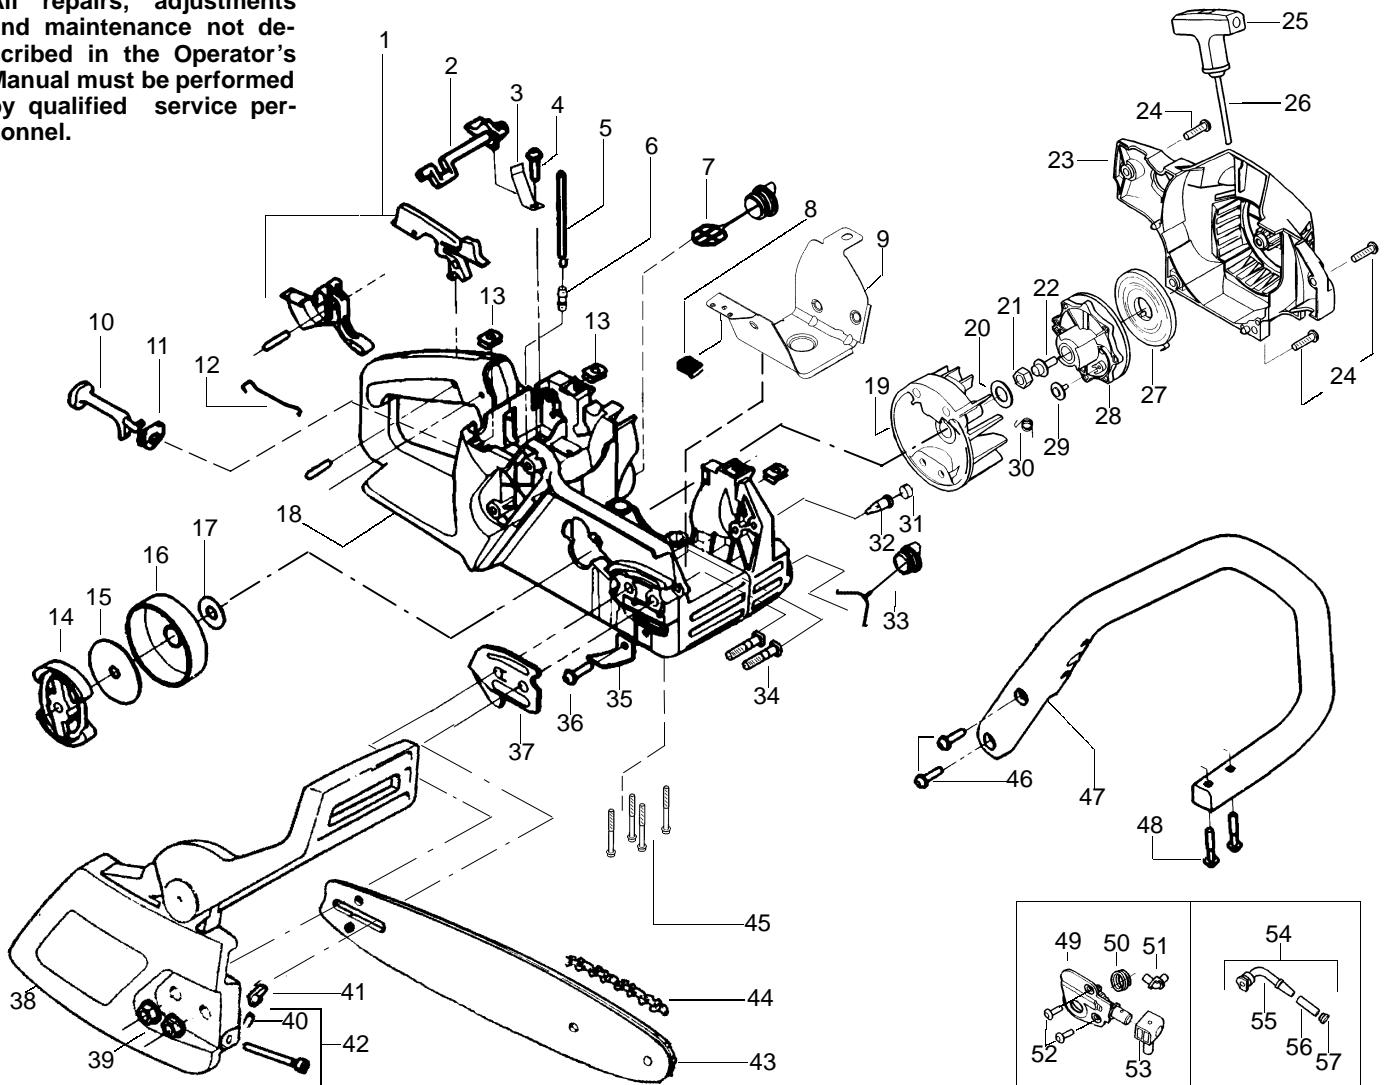

PARTS LIST NO. 530086447		POULAN® PARTS LIST	CHAIN SAW MODEL(S) Patriot 1900 LE	
DATE 7/26/02	Replaces 530086447 - 11/07/01		Note: Illustration may differ from actual model due to design changes	PAGE NO. 1

⚠ WARNING

All repairs, adjustments and maintenance not described in the Operator's Manual must be performed by qualified service personnel.

Ref.	Part No.	Description	Ref.	Part No.	Description	Ref.	Part No.	Description	
1.	530071305	Kit-Trigger & Lockout (Includes Pin)	23.	530054175	Fan Housing	45.	530016132	Screw	
2.	530038227	Lever-Switch	24.	530015892	Screw	46.	530015814	Screw	
3.	530016149	Spring-Switch	25.	530037485	Handle-Starter	47.	530037799	Handle-Front	
4.	530015775	Screw	26.	530069232	Kit-Rope	48.	530015940	Spring-Starter	
5.	530069216	Kit-Fuel Line (Large)	27.	530027531	Spring-Starter	49.	530071259	Kit-Oil Pump (incl 50,51,53)	
6.	530023877	Fitting - Fuel line	28.	530037817	Pulley-Starter	50.	530037820	Gear-Worm Spring	
7.	530047192	Assy-Fuel Cap	29.	530016080	Screw	51.	530049477	Elbow-Oil Pickup	
8.	530055322	Clip - "U"	30.	530023817	Spring - Starter Dog	52.	530016064	Screw	
9.	530055183	Shield - Heat	31.	530038264	Plug - Bronze Vent	53.	530019206	Seal Block	
10.	530047989	Lever-Choke	32.	530026119	Check Valve	54.	530047663	Assy-Oil-Pickup (Incl. 55-57)	
11.	530038406	Grommet-Choke lever	33.	530010846	Assy-Oil Cap	55.	530038373	Oiler Pickup	
12.	530037809	Wire-Throttle	34.	530016133	Bolt - Bar	56.	530037821	Oil Filter	
13.	530015922	Nut-Speed	35.	530029850	Chain Catcher	57.	530030189	Plug-Oil Filter	
14.	530014949	Assy.-Clutch	36.	530015814	Screw			Not Shown	
15.	530015611	Washer-Clutch	37.	530038238	Plate-Bar Mounting				
16.	530047061	Assy-Drum W/brg.	38.	530054736	Assy.-Chain Brake	530055592	530055593	530038486	Decal-Fan Hsg. Decal-Bar Clamp Decal-Stop
17.	530015907	Washer - Thrust	39.	530015917	Nut-Bar Mounting				
18.	530055588	Kit - Chassis Assy.	40.	530038593	Retainer-Bar Adjust				
19.	530039209	Flywheel Ass'y.	41.	530015826	Pin-Bar Adjust				
20.	530015127	Washer-Flywheel	42.	530069611	Kit-Bar Adjust (incl 40,41)				
21.	530016134	Nut-Flywheel	43.	952044366	Bar-12"				
22.	530015920	Screw	44.	952051208	Chain-12"				

↙ = NEW PART NUMBER FOR THIS IPL

* = REFER TO THE SERVICE REFERENCE INDICATED FOR MORE INFORMATION. (LOCATED AT END OF IPL)