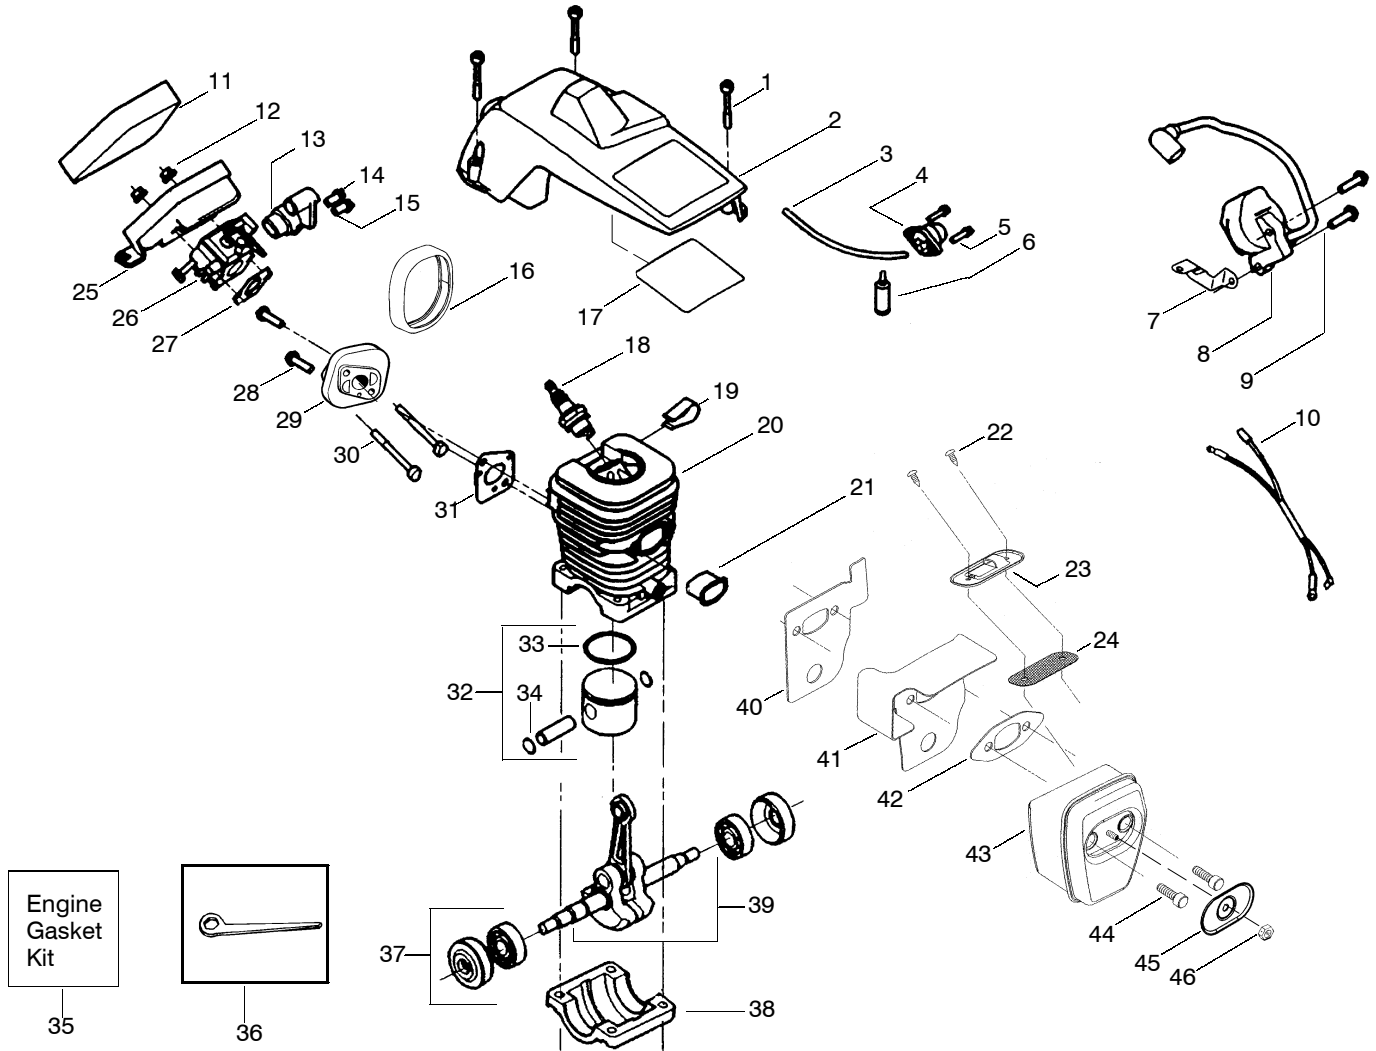

PARTS LIST NO. 530086447		POULAN® PARTS LIST	CHAIN SAW MODEL(S) Patriot 1900 LE	
DATE 7/26/02	Replaces 530086447 – 11/07/01		NOTE: Illustration may differ from actual model due to design changes	PAGE NO. 2

Ref.	Part No.	Description	Ref.	Part No.	Description	Ref.	Part No.	Description
1.	530016153	Screw	19.	530016136	Clip–High Tension Lead	34.	530015697	Retainer–Piston Pin
2.	530055637	Assy–Cylinder Shield (includes # 17)	20.	530071412	Kit–Cylinder	35.	530069608	Kit–Engine Gasket (Incl. 27, 31 & 42)
3.	530069247	Kit–Fuel Line (Small)	21.	530037652	Insulator–Heat	36.	530031063	Bar Wrench
4.	530047213	Assy–Air Purge	22.	530016351	Screw–Outlet cover	37.	530056363	Assy–Seal & Bearing
5.	530015780	Screw	23.	530054883	Cover – Outlet	38.	530037935	Cap–Crankcase
6.	530095646	Assy–Fuel Pick–up	24.	530071413	Kit–Spark Arrestor (Incl. 22,23)	39.	530047062	Assy–Crankshaft
7.	530047442	Strap–Ground	25.	530037804	Air Filter Housing	40.	530054885	Backplate
8.	530039198	Ignition Module	26.	530071410	Kit–Carburetor (WT600) (Incl. 14 & 15)	41.	530054880	Guide–Outlet
9.	530015814	Screw	27.	530069608	Gasket–Carb.	42.	530069608	Gasket–Muffler
10.	530052296	Assy–Wire Harness	28.	530016386	Screw	43.	530054886	Assy–Muffler (Incl. 22–24)
11.	530037793	Foam–Air Filter	29.	530049700	Adapter–Carb.	44.	530016338	Bolt–Muffler
12.	530016101	Nut	30.	530016187	Screw	45.	530055586	Cover–Bolt
13.	530049244	Grommet–Carb Adjust	31.	530069608	Gasket–Carb Adaptor	46.	530016359	Nut–Brass
14.	530038479	Limiter Cap–High	32.	530071408	Kit–Piston (Incl. 33 & 34)			
15.	530038478	Limiter Cap–Low	33.	530038729	Ring–Piston			
16.	530054144	Seal–Carb Adapter				Not Shown		
17.	530055698	Reflector–Heat					530086525	Operator Manual
18.	952030150	Spark Plug (RCJ–7Y)						

↗ = NEW PART NUMBER FOR THIS IPL   * = REFER TO THE SERVICE REFERENCE INDICATED FOR MORE INFORMATION. (LOCATED AT END OF IPL)
● = THESE PARTS ARE ILLUSTRATED FOR CLARITY. ORDER COMPLETE ASSEMBLY.