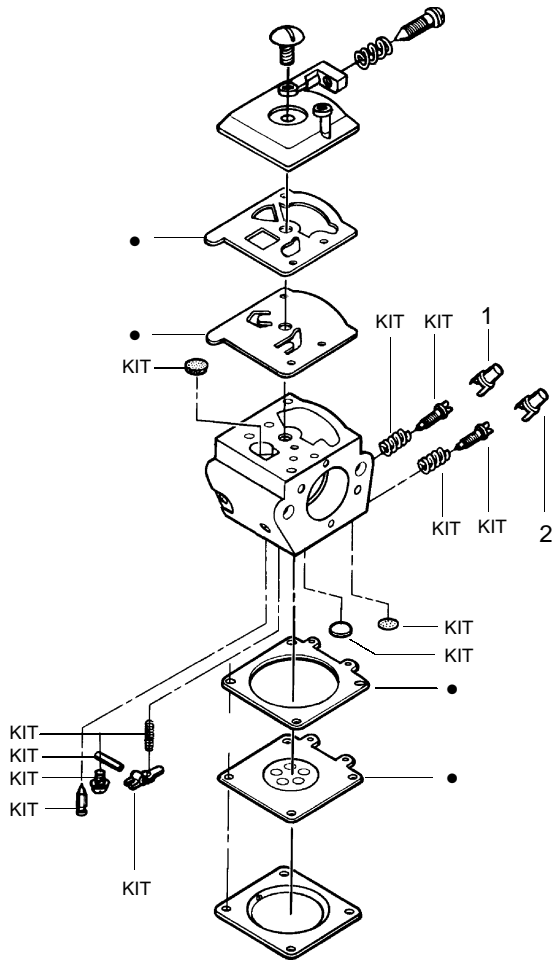

Carburetor Assembly – WT600 – #530071410

Carb.
Repair
Kit

Gasket/
Dia.
Kit

3

4

Ref.	Part No.	Description
1.	530038479	Limiter Cap–High
2.	530038478	Limiter Cap–Low
3.	530069826	Carburetor Repair Kit (KIT= Indicates Contents)
4.	530069844	Gasket Diaphragm Kit (● Indicates Contents)