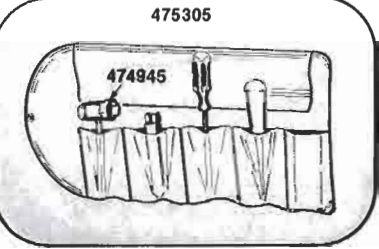

475418

475348

GASKET SET
* 475492

P61 / P61s
PIONEER

CANADA
PIONEER CHAINSAW CORP. INC.
275 NEAL DRIVE, PETERBOROUGH, ONTARIO K9J 6X7
TEL. (705) 748-5333 • TELEX - 06-962914

UNITED STATES
PIONEER CHAINSAW OF AMERICA INC.
2535 UNITED LANE, ELK GROVE VILLAGE, ILLINOIS 60007
TEL. (312) 595-8870 • TELEX - 00-206-122