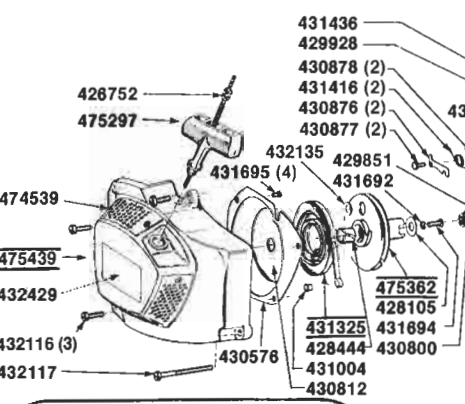

475418

475348

GASKET SET
* 475492

P61 / P61s
PIONEER

CANADA
PIONEER CHAINSAW CORP. INC.
275 NEAL DRIVE, PETERBOROUGH, ONTARIO K9J 6X7
TEL. (705) 748-5333 • TELEX - 06-962914

UNITED STATES
PIONEER CHAINSAW OF AMERICA INC.
2535 UNITED LANE, ELK GROVE VILLAGE, ILLINOIS 60007
TEL. (312) 595-8870 • TELEX - 00-206-122