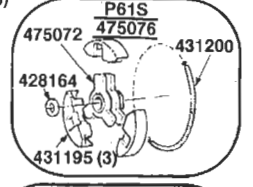

475418

475348

GASKET SET
* 475492

P61 / P61s
PIONEER

CANADA
PIONEER CHAINSAW CORP. INC.
275 NEAL DRIVE, PETERBOROUGH, ONTARIO K9J 6X7
TEL. (705) 748-5333 • TELEX - 06-962914

UNITED STATES
PIONEER CHAINSAW OF AMERICA INC.
2535 UNITED LANE, ELK GROVE VILLAGE, ILLINOIS 60007
TEL. (312) 595-8870 • TELEX - 00-206-122