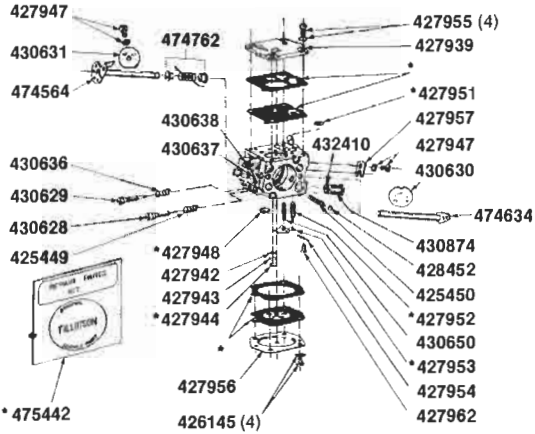

475418

475348

GASKET SET
* 475492

P61 / P61s
PIONEER

CANADA
PIONEER CHAINSAW CORP. INC.
275 NEAL DRIVE, PETERBOROUGH, ONTARIO K9J 6X7
TEL. (705) 748-5333 • TELEX - 06-962914

UNITED STATES
PIONEER CHAINSAW OF AMERICA INC.
2535 UNITED LANE, ELK GROVE VILLAGE, ILLINOIS 60007
TEL. (312) 595-8870 • TELEX - 00-206-122