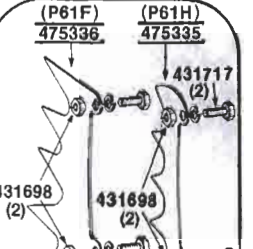

475418

475348

GASKET SET
* 475492

P61 / P61s
PIONEER

CANADA
PIONEER CHAINSAW CORP. INC.
275 NEAL DRIVE, PETERBOROUGH, ONTARIO K9J 6X7
TEL. (705) 748-5333 • TELEX - 06-962914

UNITED STATES
PIONEER CHAINSAW OF AMERICA INC.
2535 UNITED LANE, ELK GROVE VILLAGE, ILLINOIS 60007
TEL. (312) 595-8870 • TELEX - 00-206-122