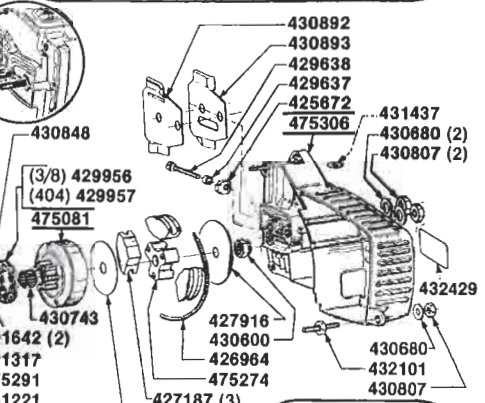

475418

475348

GASKET SET
* 475492

P61 / P61s
PIONEER

CANADA
PIONEER CHAINSAW CORP. INC.
275 NEAL DRIVE, PETERBOROUGH, ONTARIO K9J 6X7
TEL. (705) 748-5333 • TELEX - 06-962914

UNITED STATES
PIONEER CHAINSAW OF AMERICA INC.
2535 UNITED LANE, ELK GROVE VILLAGE, ILLINOIS 60007
TEL. (312) 595-8870 • TELEX - 00-206-122