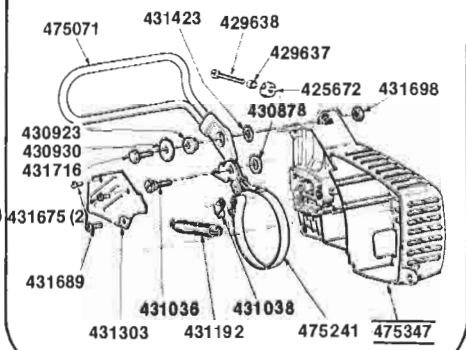

475418

475348

GASKET SET
* 475492

P61 / P61s
PIONEER

CANADA
PIONEER CHAINSAW CORP. INC.
275 NEAL DRIVE, PETERBOROUGH, ONTARIO K9J 6X7
TEL. (705) 748-5333 • TELEX - 06-962914

UNITED STATES
PIONEER CHAINSAW OF AMERICA INC.
2535 UNITED LANE, ELK GROVE VILLAGE, ILLINOIS 60007
TEL. (312) 595-8870 • TELEX - 00-206-122