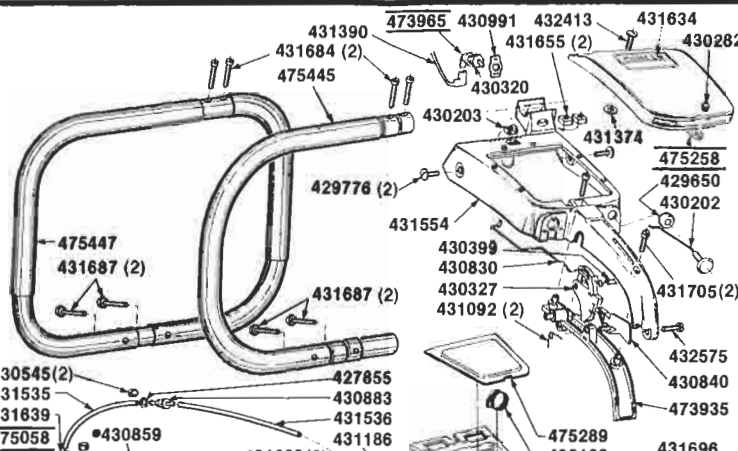

475418

475348

GASKET SET
* 475492

P61 / P61s
PIONEER

CANADA
PIONEER CHAINSAW CORP. INC.
275 NEAL DRIVE, PETERBOROUGH, ONTARIO K9J 6X7
TEL. (705) 748-5333 • TELEX - 06-962914

UNITED STATES
PIONEER CHAINSAW OF AMERICA INC.
2535 UNITED LANE, ELK GROVE VILLAGE, ILLINOIS 60007
TEL. (312) 595-8870 • TELEX - 00-206-122

EUROPE
PIONEER CHAINSAW CORPORATION NV.
PATIOEKWEG 30, 8000 BRUGGE, BELGIUM.
TEL. 050 32 18 13 • TELEX-82025