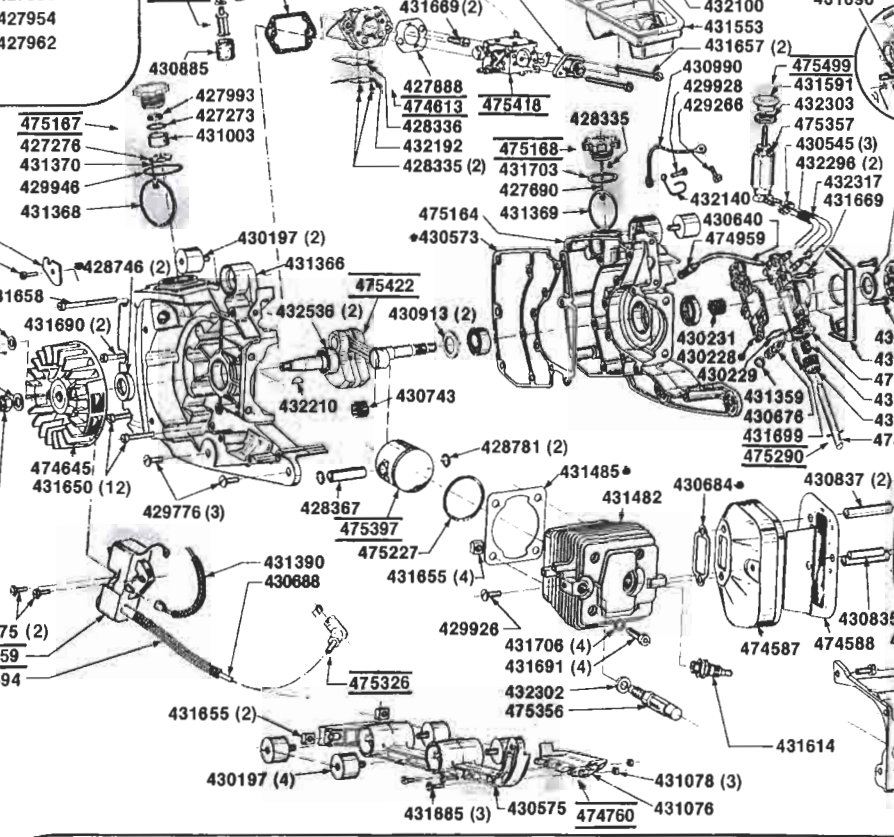

475418

475348

GASKET SET
* 475492

P61 / P61s
PIONEER

CANADA
PIONEER CHAINSAW CORP. INC.
275 NEAL DRIVE, PETERBOROUGH, ONTARIO K9J 6X7
TEL. (705) 748-5333 • TELEX - 06-962914

UNITED STATES
PIONEER CHAINSAW OF AMERICA INC.
2535 UNITED LANE, ELK GROVE VILLAGE, ILLINOIS 60007
TEL. (312) 595-8870 • TELEX - 00-206-122

EUROPE
PIONEER CHAINSAW CORPORATION NV.
PATIOEKWEG 30, 8000 BRUGGE, BELGIUM.
TEL. 050 32 18 13 • TELEX-82025