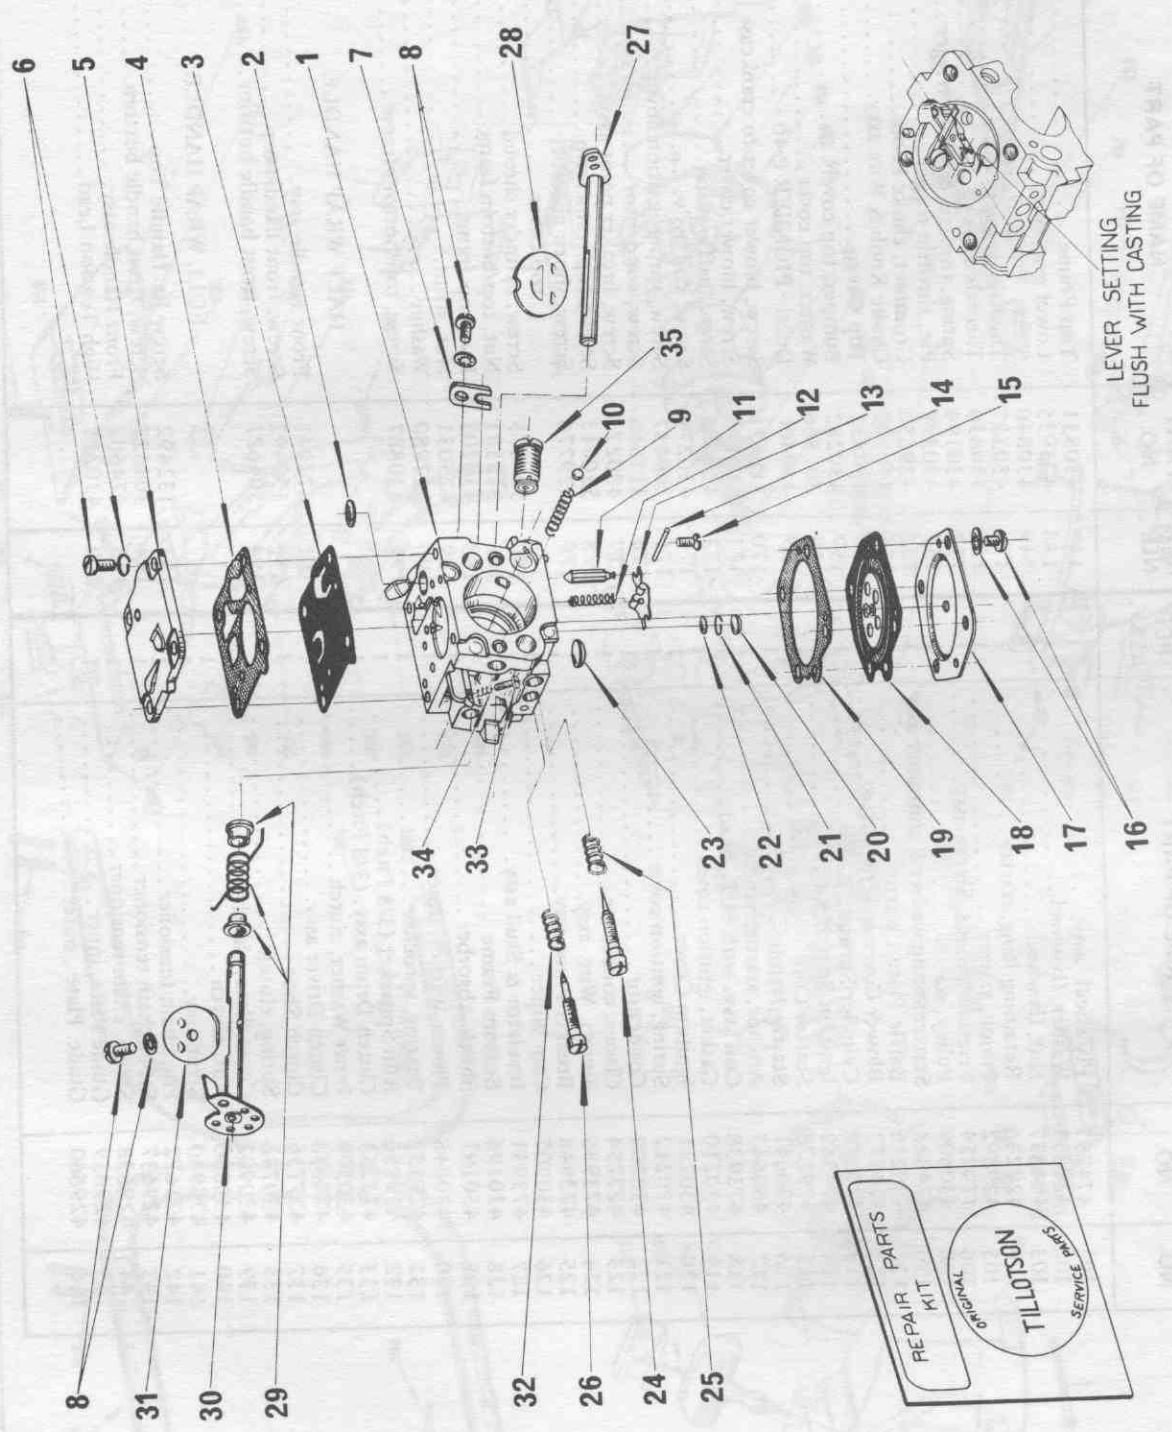

INDENTED PART NAMES INDICATE THAT THESE PARTS ARE INCLUDED IN PRECEDING ASSEMBLY

ORDER ALL PARTS FROM YOUR LOCAL AUTHORIZED DEALER

MOWSER MODEL 610

PIONEER MODEL P40

REF. NO.	PART NO.	NAME OF PART	QTY. PER ASSY.	REF. NO.	PART NO.	NAME OF PART	QTY. PER ASSY.
1	474768	Carburetor Assy. Complete	1	* 18	471374	Diaphragm Assy.	1
* 2	427951	Screen	1	* 19	427950	Gasket, diaphragm metering	1
* 3	427941	Diaphragm, fuel pump	1	* 20	427944	Plug, 7/32 dia. welch	1
4	427940	Gasket, fuel pump	1	21	427943	Ring, retaining	1
5	427939	Cover, pump	1	* 22	427942	Screen	1
6	427955	Screw & Lockwasher (6-32 x 3/8)	4	23	427948	Plug, 11/32 dia. welch	1
7	427957	Clip	1	24	430628	Screw, main adjustment	1
* 8	427947	Screw & Lockwasher (4-40 x 3/16)	2	* 25	425449	Spring, adjustment screw	1
9	425450	Spring, choke friction	1	26	430629	Screw, idle adjustment	1
10	428452	Ball 5/32 dia. steel	1	27	474634	Shaft & Lever, choke	1
11	427952	Needle, inlet	1	* 28	430630	Shutter, choke	1
* 12	430650	Spring, tension	1	29	474762	Spring & Bushing Assembly	1
* 13	427953	Lever, inlet valve control	1	30	474564	Shaft & Lever, throttle	1
* 14	427954	Pin, fulcrum	1	31	430631	Shutter, throttle	1
* 15	427962	Screw (4-40 x 5/16)	1	32	430636	Spring - Idle adjustment	1
16	426145	Screw & Lockwasher	4	33	430637	Screw - Idle speed regulating	1
17	427956	Cover, diaphragm	1	34	430638	Spring - Idle speed	1
				35	430874	Speed Limiter	1