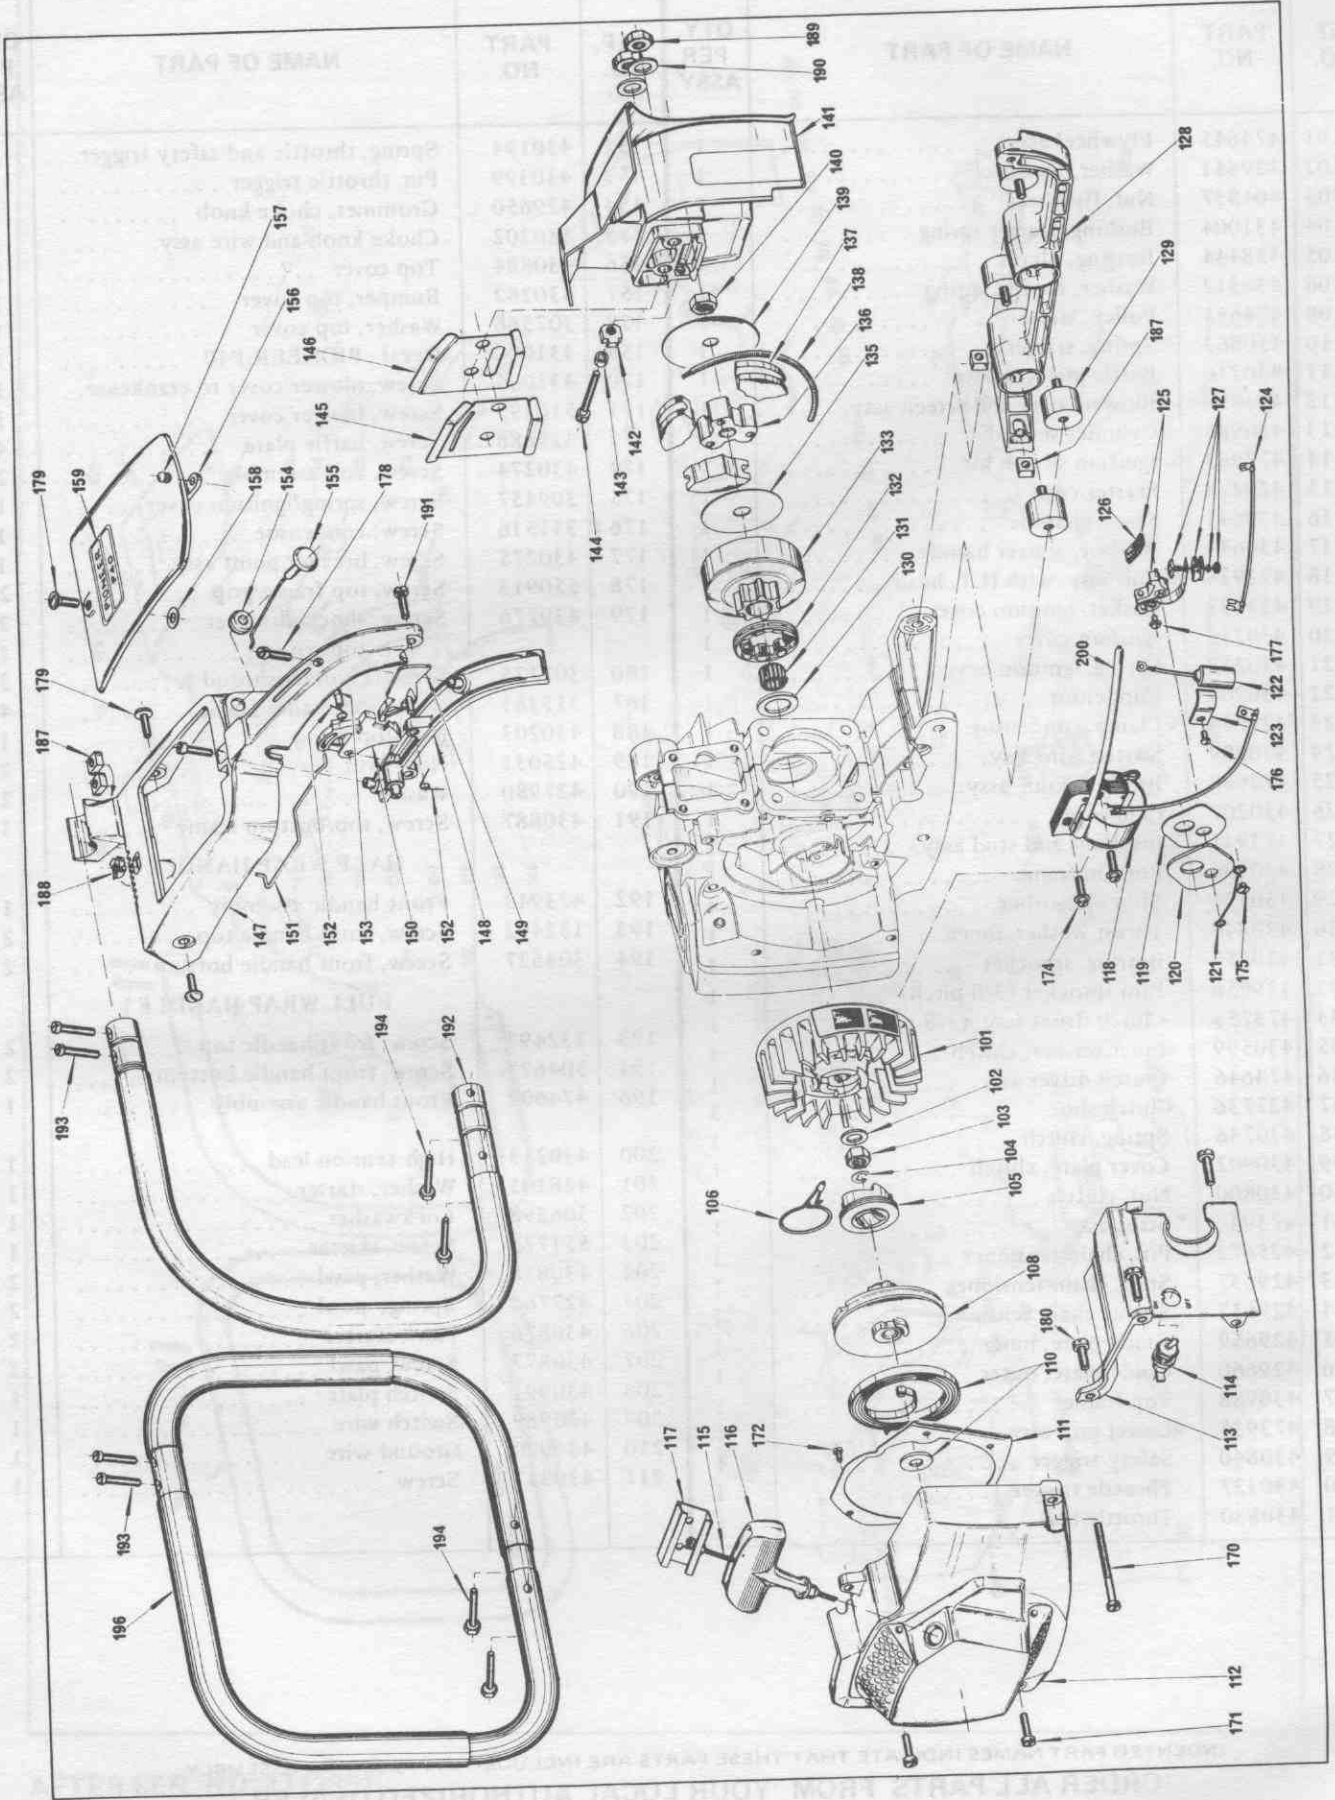

PIONEER MODEL P40

REF. NO.	PART NO.	NAME OF PART	QTY. PER ASSY.	REF. NO.	PART NO.	NAME OF PART	QTY. PER ASSY.
101	474645	Flywheel assy.	1	152	430194	Spring, throttle and safety trigger..	2
102	429851	Washer, flywheel	1	153	430399	Pin, throttle trigger	1
103	404837	Nut, flywheel	1	154	429650	Grommet, choke knob	1
104	431004	Bushing, starter spring	1	155	430202	Choke knob and wire assy.	1
105	428444	Bearing, nylon	1	156	430884	Top cover	1
106	430312	Washer, rewind spring	1	157	430282	Bumper, top cover	1
108	474655	Pulley, starter	1	158	307566	Washer, top cover	1
110	430863	Spring, starter	1	159	431000	Decal - PIONEER P40	1
111	430216	Baffle plate, starter	1	170	431065	Screw, blower cover to crankcase..	1
112	474859	Blower cover and screen assy.	1	171	510195	Screw, blower cover	3
113	430986	Cylinder shroud	1	172	429688	Screw, baffle plate	4
114	473965	Ignition switch kit	1	174	430274	Screw, coil assembly	2
115	429278	Starter cord	1	175	309457	Screw, spring/ignition cover	1
116	430641	Starter handle	1	176	311516	Screw, condensor	1
117	430643	Anchor, starter handle	1	177	430275	Screw, breaker point assy.	1
118	473938	Coil assy. with H.T. head	1	178	550913	Screw, top frame/grip	2
119	431033	Gasket, ignition cover	1	179	429776	Screw, shock absorber	2
120	430211	Ignition cover	1			top cover	1
121	430212	Spring, ignition cover	1	180	307175	Screw, cylinder shroud	3
122	430209	Condensor	1	187	315381	Nut, top/bottom frame	4
123	427754	Clamp, condensor	1	188	430203	Nut, top frame	1
124	430989	Switch wire assy.	1	189	425031	Nut, strut	2
125	473948	Breaker point assy.	1	190	427980	Washer	2
126	430207	Cam wiper	1	191	430887	Screw, top/bottom frame	1
127	473931	Insulator and stud assy.	1			HALF WRAP HANDLE	
128	430196	Bottom frame	1				
129	430197	Shock absorber	4	192	473943	Front handle assembly	1
130	430848	Thrust washer, inner	1	193	132492	Screw, front handle top	2
131	429557	Bearing, sprocket	1	194	304627	Screw, front handle bottom	2
132	429956	Rim sprocket (3/8 pitch)	1			FULL WRAP HANDLE	
133	473753	Clutch drum assy. (3/8 pitch)	1	193	132492	Screw, front handle top	2
135	430599	Inner washer, clutch	1	194	304627	Screw, front handle bottom	2
136	474646	Clutch driver assy.	1	196	474602	Front handle assembly	1
137	427736	Clutch shoe	3				
138	430746	Spring, clutch	1	200	430213	High tension lead	1
139	430902	Cover plate, clutch	1	201	428105	Washer, starter	1
140	430800	Nut, clutch	1	202	306398	Lockwasher	1
141	473940	Strut assy.	1	203	551725	Screw, starter	1
142	425672	Pin, chain tensioner	1	204	430878	Washer, pawl	2
143	429637	Stop, chain tensioner	1	205	427764	Spring, pawl	2
144	429637	Screw, chain tensioner	1	206	430876	Pawl, starter	2
145	429659	Guide plate, inner	1	207	430877	Screw, pawl	2
146	429660	Guide plate, outer	1	208	430991	Switch plate	1
147	430988	Top frame	1	209	430989	Switch wire	1
148	473935	Lower grip assy.	1	210	430990	Ground wire	1
149	430840	Safety trigger	1	211	430847	Screw	1
150	430327	Throttle trigger	1				
151	430830	Throttle link	1				

INDENTED PART NAMES INDICATE THAT THESE PARTS ARE INCLUDED IN PRECEDING ASSEMBLY

ORDER ALL PARTS FROM YOUR LOCAL AUTHORIZED DEALER

PRIOR TO SER. NO. 1113801