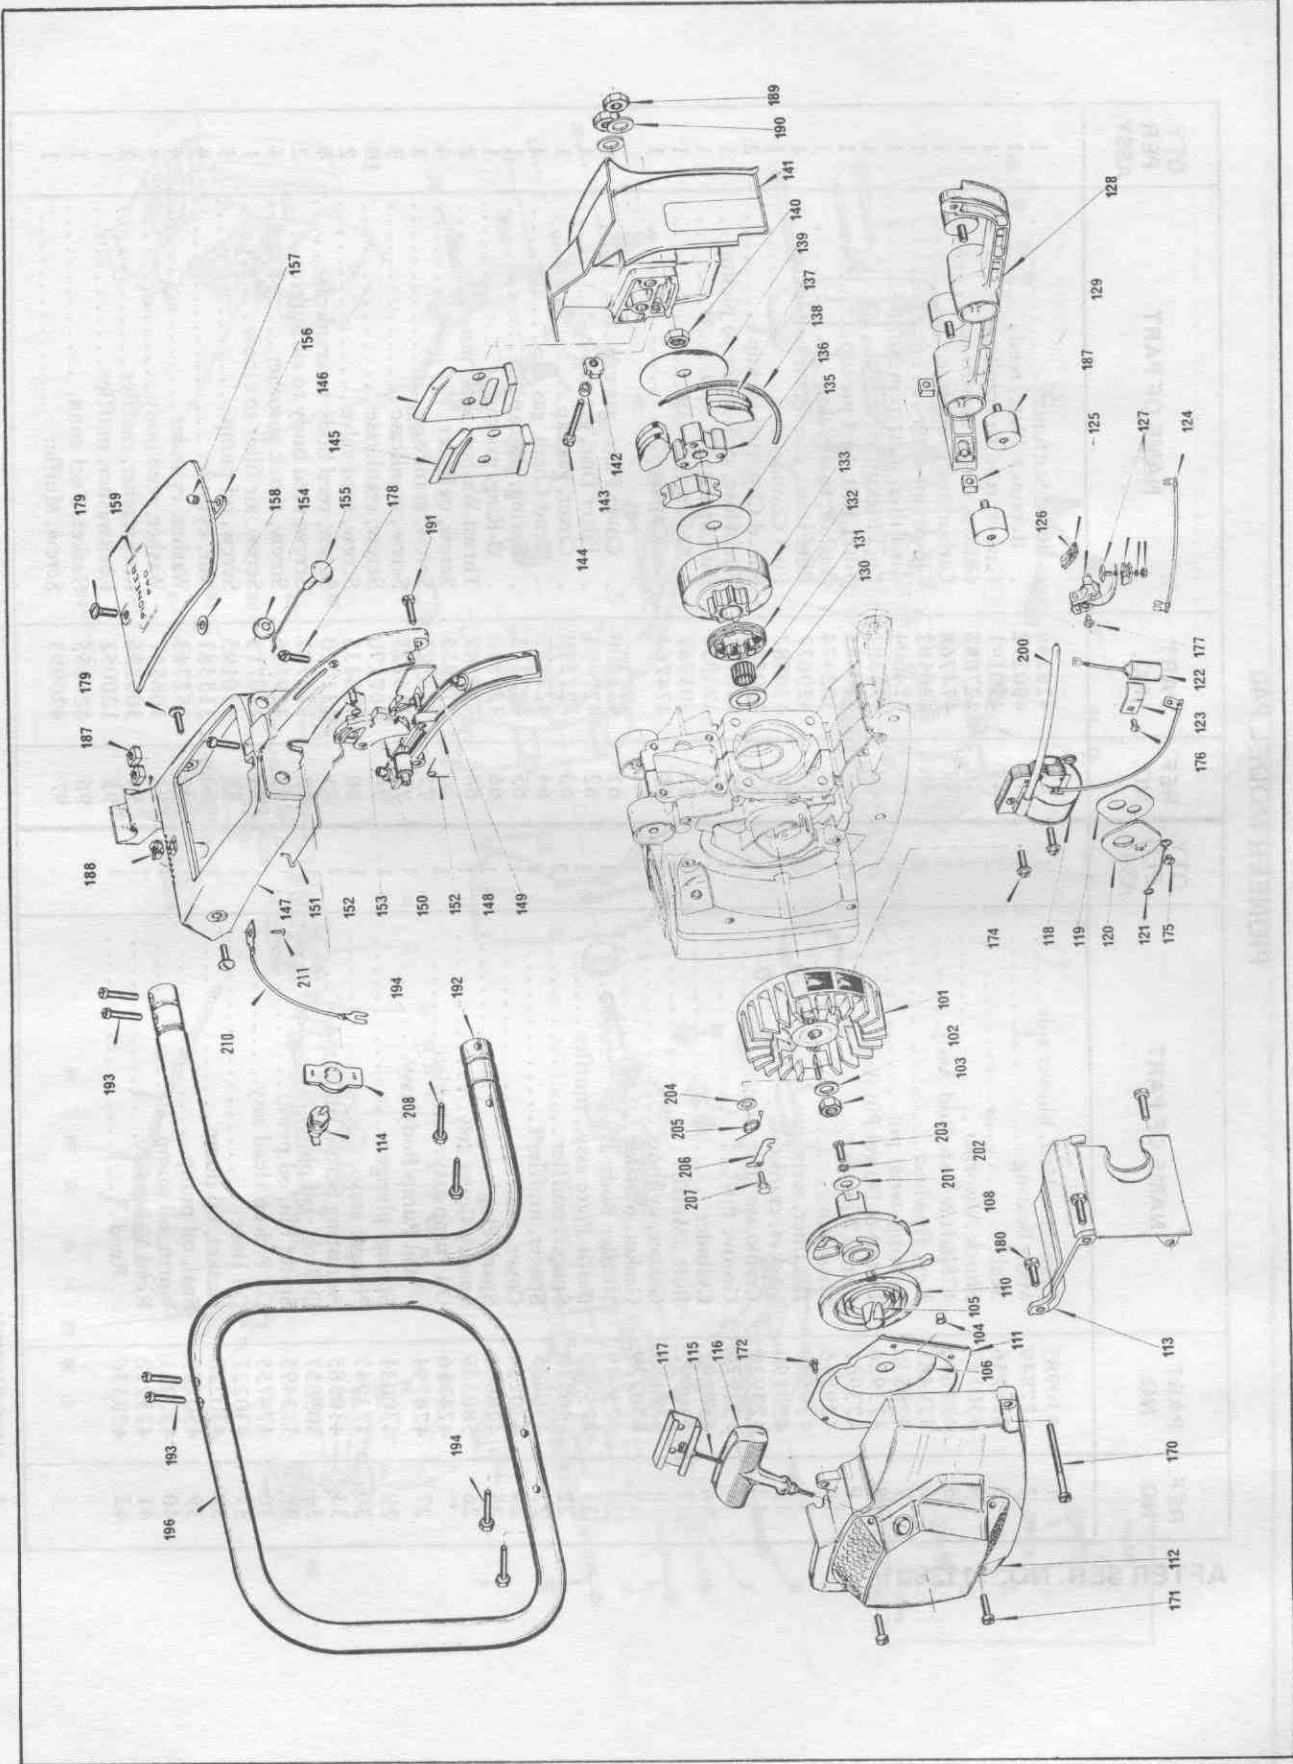

PIONEER MODEL P40

REF. NO.	PART NO.	NAME OF PART	QTY. PER ASSY.	REF. NO.	PART NO.	NAME OF PART	QTY. PER ASSY.
1	430985	Crankcase Half, blower side	1	43	428246	Reed Stiffener	1
2	427849	Main Bearing	1	44	430272	Retainer Plate, reed	1
3	428746	Seal	2	45	430191	Gasket, reed to crankcase	1
4	430197	Shock Absorber	2	46	427888	Gasket, carburetor to reed	1
5	474640	C' Shaft & Con. Rod Assy.	1	47	474768	Carburetor Complete	1
6	429481	Key, flywheel	1	48	430192	Elbow, air filter	1
7	429538	Bearings, wrist pin	1	49	474604	Air Filter incl. item No. 84	1
8	473926	Piston & Dowel Pin Assy.	1	50	474397	Fuel Pickup Assy.	1
9	473961	Piston Ring Set	1	51	430885	Filter Felt, fuel pickup	1
10	429546	Wrist Pin	1	52	302474	Washer, fuel pickup	1
11	429548	Retainer, wrist pin	2	53	429677	Fuel Hose, connector to pickup	1
12	430190	Gasket, crankcase	1	54	430883	Fuel Connector	1
13	473928	Crankcase Half, Drive Side	1	55	430545	Speed Clip, fuel pickup	2
14	132970	Groove Pin	1	56	430181	Fuel Hose, carburetor to pickup	1
16	430182	Cylinder	1	57	473933	Oil Cap Assy.	1
17	430992	Bolt, Muffler	2	58	301967	O-Ring, oil cap	1
18	430184	Gasket, muffler	1	59	474764	Gas Cap Assy.	1
19	430729	Gasket, muffler	1				
20	473949	Muffler Body Assy.	1	61	428600	Cover Plate, gas cap	1
21	473950	Baffle Plate Assy., muffler	1	62	427994	Filter Disc, gas cap	1
22	430837	Spacer, muffler	2	63	427278	Cover, gas cap	1
23	430835	Spacer, muffler	1	64	427277	Bead Chain, gas cap	1
24	430234	Cover, muffler	1	65	427213	Spring, gas cap	1
25	428006	Spark Plug	1	66	429946	O-Ring, gas cap	1
26	580339	Sparky Cover Assy.	1	68	429547	Thrust Washer, wrist pin	2
*	474756	Oil Pump Assy. Complete	1	76	318935	Screw, cylinder	4
27	474794	Oil Pump Body Assy.	1	77	318521	Screw, crankcase	1
29	430031	Spring, plunger	1	78	316125	Screw, crankcase	3
30	473947	Plunger Assy.	1	79	307190	Screw, crankcase	10
33	430385	Adjusting Screw, oil pump	1	80	428335	Screw, reed valve	2
34	305857	O-Ring - oil pump	1	81	431010	Screw, reed body to crankcase	4
35	313495	Spiral Pin, oil pump	1	82	316781	Screw, reed body to carburetor	2
36	474755	Oil Pickup Head Assy.	1	83	429776	Screw, shock absorber	4
37	430227	Oil Hose	1	84	430713	Screw, air filter to elbow	1
38	430228	Gasket, oil pump	1	85	510195	Nut, cylinder	3
39	430229	Seal, oil pump	1	90	315381	Washer, cylinder	4
40	430231	Worm, oil pump	1	92	552743	Washer, cylinder	4
41	473932	Reed Valve Assy.	1	93	306547	Washer, reed body	4
42	428336	Reed	1	94	306396	Lockwasher, muffler	2
				95	120052	Lockwasher, muffler	1
				96	427855	Gasket, Fuel Conn.	1
				97	430993	Screw, Muffler	1

AFTER SER. NO. 1113801

* NOT SHOWN

INDENTED PART NAMES INDICATE THAT THESE PARTS ARE INCLUDED IN PRECEDING ASSEMBLY
ORDER ALL PARTS FROM YOUR LOCAL AUTHORIZED DEALER

AFTER SER. NO. 1113801