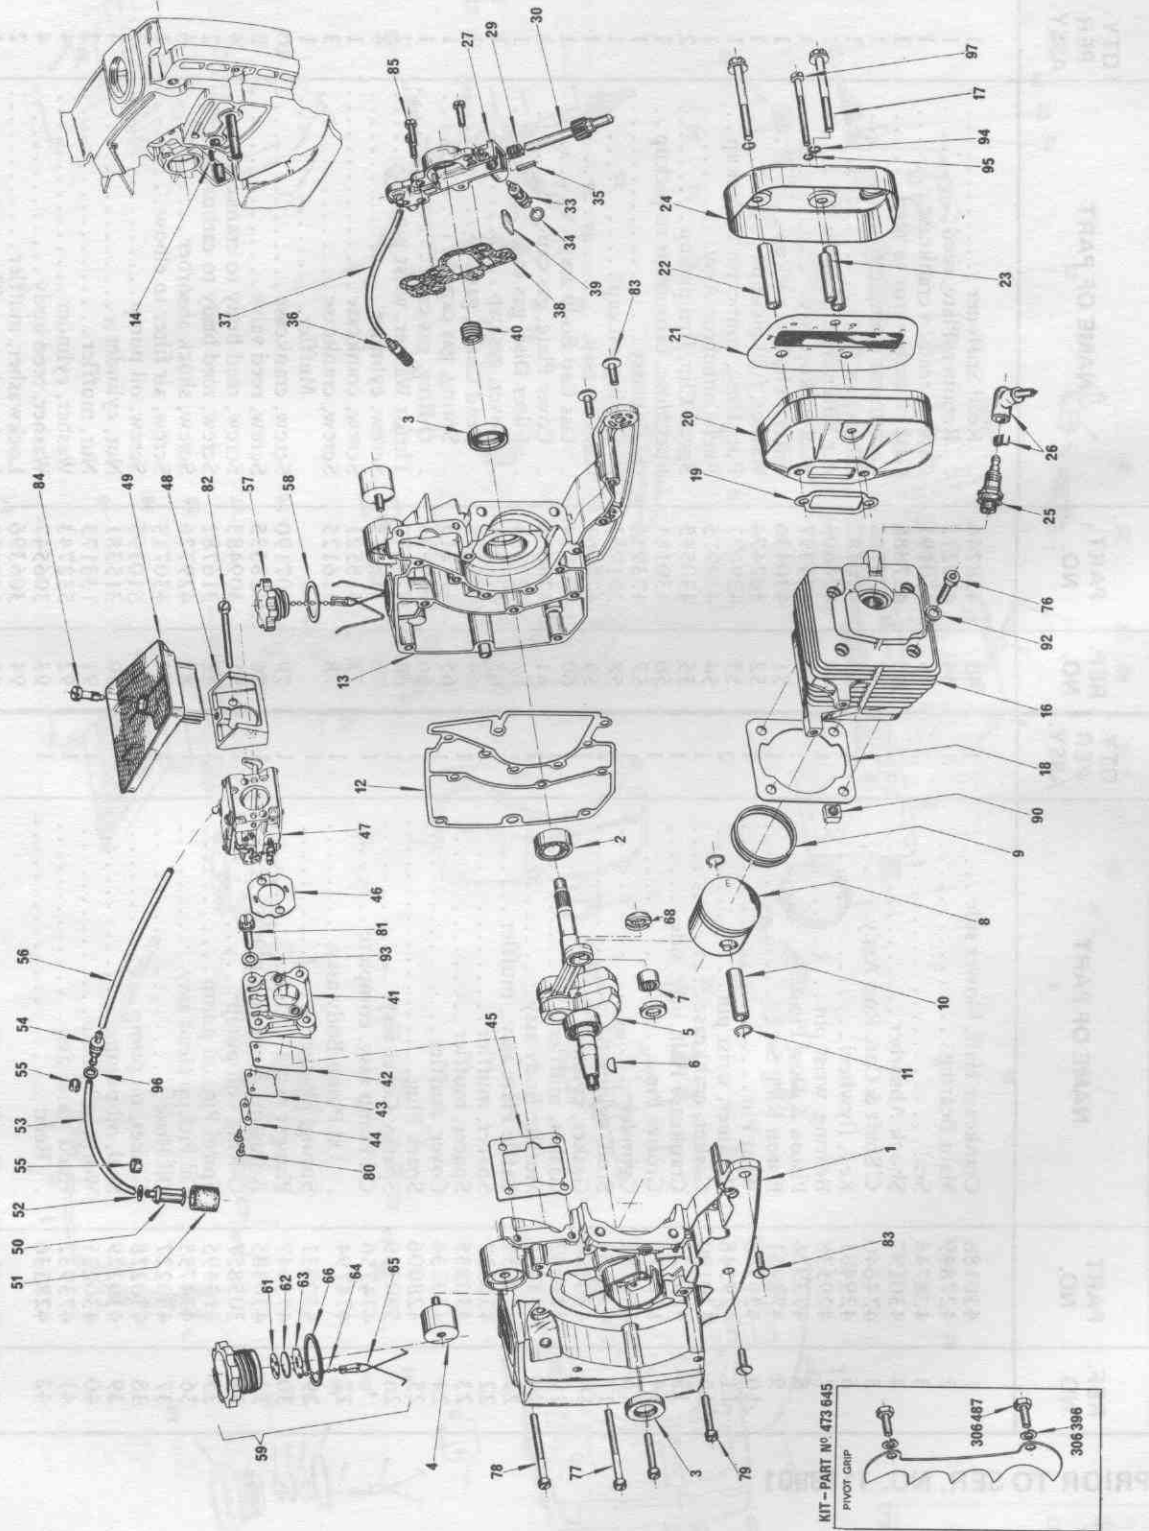

PIONEER MODEL P40

REF. NO.	PART NO.	NAME OF PART	QTY. PER ASSY.	REF. NO.	PART NO.	NAME OF PART	QTY. PER ASSY.
1	430188	Crankcase Half, blower side	1	43	428246	Reed Stiffener	1
2	427849	Main Bearing	1	44	430272	Retainer Plate, reed	1
3	428746	Seal	2	45	430191	Gasket, reed to crankcase	1
4	430197	Shock Absorber	2	46	427888	Gasket, carburetor to reed	1
5	474640	C' Shaft & Con. Rod Ass'y.	1	47	474768	Carburetor Complete	1
6	429481	Key, flywheel	1	48	430192	Elbow, air filter	1
7	429538	Bearing, wrist pin	1	49	474604	Air Filter incl. item No. 84	1
8	473926	Piston & Dow Pin assy.	1	50	474397	Fuel Pickup assy.	1
9	473961	Piston Ring Set	1	51	430436	Filter Felt, fuel pickup	1
10	429546	Wrist Pin	1	52	302474	Washer, fuel pickup	1
11	429548	Retainer, wrist pin	2	53	429677	Fuel Hose, connector to pickup	1
12	430190	Gasket, crankcase	1	54	429975	Fuel Connector Assy.	1
13	473928	Crankcase Half, mag. side	1	55	430545	Speed Clip, fuel pickup	2
14	132970	Groove Pin	1	56	430181	Fuel Hose, carburetor to pickup	1
16	430182	Cylinder	1	57	473933	Oil Cap assy.	1
17	430183	Stud, cylinder	2	58	301967	O-Ring, oil cap	1
18	430184	Gasket, cylinder	1	59	474561	Gas Cap assy.	1
19	429642	Gasket, muffler	1	60	473914	Gas Cap Body assy.	1
20	473949	Muffler Body assy.	1	61	428600	Cover Plate, gas cap	1
21	473950	Baffle Plate assy., muffler	1	62	427994	Filter Disc, gas cap	1
22	430837	Spacer, muffler	2	63	427278	Cover, gas cap	1
23	430835	Spacer, muffler	1	64	427277	Bead Chain, gas cap	1
24	430234	Cover, muffler	1	65	427213	Spring, gas cap	1
25	428006	Spark Plug	1	66	429946	O-Ring, gas cap	1
26	580339	Sparky Cover assy.	1	68	429547	Thrust Washer, wrist pin	2
*	474756	Oil Pump assy. complete	1	76	318935	Screw, cylinder	4
27	474794	Oil Pump Body assy.	1	77	318521	Screw, crankcase	1
29	430031	Spring, plunger	1	78	316125	Screw, crankcase	3
30	473947	Plunger assy.	1	79	307190	Muffler	1
33	430385	Adjusting Screw, oil pump	1	80	428335	Screw, crankcase	10
34	305857	O-Ring - oil pump	1	81	309483	Screw, reed valve	2
35	313495	Spiral Pin, oil pump	1	82	316781	Screw, reed body to crankcase	4
36	474755	Oil Pickup Head assy.	1	83	429776	Screw, reed body to carburetor	2
37	430227	Oil Hose	1	84	430713	Screw, shock absorber	4
38	430228	Gasket, oil pump	1	85	510195	Screw, air filter to elbow	1
39	430229	Seal, oil pump	1	90	315381	Screw, oil pump	3
40	430231	Worm, oil pump	1	91	133175	Nut, cylinder	4
41	473932	Reed Valve assy.	1	92	552743	Nut, muffler	2
42	428336	Reed	1	93	306547	Washer, cylinder	4
				94	306396	Washer, reed body	4
				95	120052	Lockwasher, muffler	2
						Lockwasher, muffler	1

* NOT SHOWN

PRIOR TO SER. NO. 1113801

INDENTED PART NAMES INDICATE THAT THESE PARTS ARE INCLUDED IN PRECEDING ASSEMBLY
ORDER ALL PARTS FROM YOUR LOCAL AUTHORIZED DEALER

AFTER SER. NO. 1113801