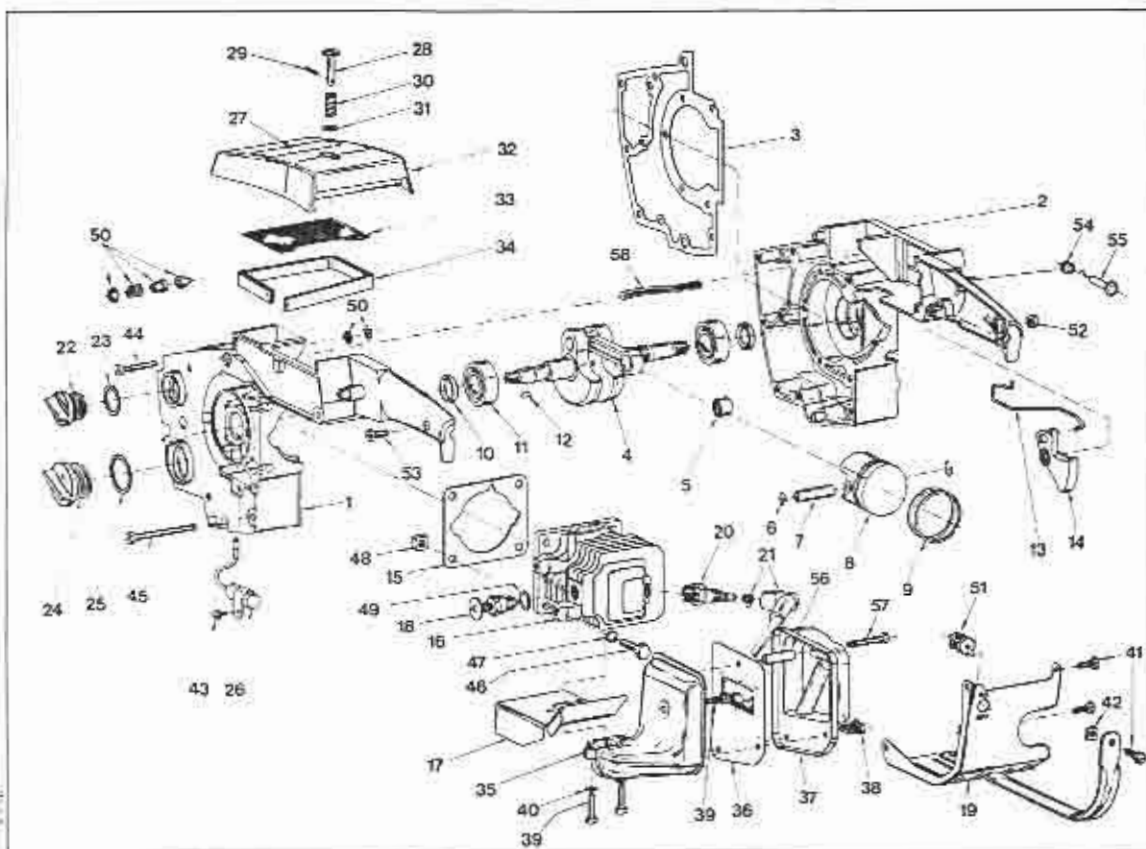

PIONEER MODELS P20, P25

REF. NO.	PART NO.	NAME OF PART	QTY. PER ASSY.	REF. NO.	PART NO.	NAME OF PART	QTY. PER ASSY.
1	474613	Crankcase Half Assy., Mag. Side	1	31	430132	Washer, Air Filter Cover	1
2	474423	Crankcase Half Assy., Strout Side	1	32	430445	Air Filter Cover	1
3	430442	Gasket, Crankcase	1	33	430523	Air Filter Element	1
4	474535	Crankshaft & Control Assy	1	34	430519	Sealing Strip, Air Filter Cover	1
5	427662	Bearing, Wristpin	1	35	429567	Muffler Body	1
6	427671	Retainer, Wristpin	2	36	473916	Baffle & Screen Assy.	1
7	429216	Wristpin	1	37	474419	Cover, Muffler	1
8	474576	Piston Assembly	1	38	307193	Screw, Muffler Cover	2
9	473155	Piston Ring Set	1	39	510195	Screw, Muffler to cylinder	3
10	428746	Oil Seal	2	40	306546	Lockwasher, Muffler to cylinder	2
11	427849	Main Bearing	2	41	306386	Screw, Cylinder Shroud to C-Case	2
12	430589	Key, Flywheel	1	42	306542	Screw, Handle Brace	1
13	430119	Throttle Link	1	43	311516	Nut, Handle Brace	1
14	427696	Throttle Trigger	1	44	311516	Screw, Condenser to Crankcase	1
15	429262	Gasket, Cylinder	1	45	307190	Screw, Crankcase Halves	12
16	430398	Cylinder	1	46	316131	Screw, Cylinder Shroud to C-Case	1
17	429109	Muffler Shroud	1	47	300635	Screw, Cylinder Base	4
18	473524	Decompression Valve Assy	1	48	306985	Lockwasher, Cylinder Base	4
19	474605	Cylinder Shroud	1	49	515381	Nut, Cylinder Base	4
20	428601	Spark Plug (E16)	1	50	429702	Washer, Decompression Valve	1
21	560119	Sparky Cover Assembly	1	51	473589	Air Vent Valve (packaged)	1
22	473770	Oil Cap Assy	1			Prior to serial no. 908682	
23	310585	O' Ring - Oil Cap	1		474258	Air Vent Valve (packaged)	1
24	473769	Gas Cap Assy	1			After serial no. 908682	
25	308624	O' Ring - Gas Cap	1	52	474965	Grounding Switch	1
26	473161	Condenser Assembly	1	53	306531	Nut, Rear Handle	1
27	470474	Decal Air Filter Cover(P20 only)	1	54	307135	Screw, Rear Handle	1
27	470475	Decal Air Filter Cover(P25 only)	1	55	429650	Grommet, Choke Knob	1
*	474415	Air Filter Cover Assy	1	56	410113	Choke Knob	1
28	430111	Pin, Air Filter Cover	1	57	430419	Spacer - Muffler	1
29	309301	Roll Pin, Air Filter Cover	1	58	319430	Screw - Muffler	1
30	430135	Spring, Air Filter Cover	1		429527	Hose - Fuel Vent	1

* NOT SHOWN

The Pioneer P25 is equipped with the Pioneer 16" Roller Nose Bar Part No. 473251 and Pioneer 1/8" Pitch Duroguard Chain Part No. 473881. Optional Bars & Chain can be purchased through your local Pioneer Dealer.

The Pioneer Model P-20 is equipped with the Pioneer 14" Bar Part No. 473024 and Pioneer 3/8 Pitch Duroguard Chain Part No. 473877. Optional Bars & Chain can be purchased through your local Pioneer Dealer.

REFER TO PART NAMES INDICATED THAT THESE PARTS ARE INCLUDED IN THE PRICE LISTED.
ORDER ALL PARTS FROM YOUR LOCAL AUTHORIZED DEALER.