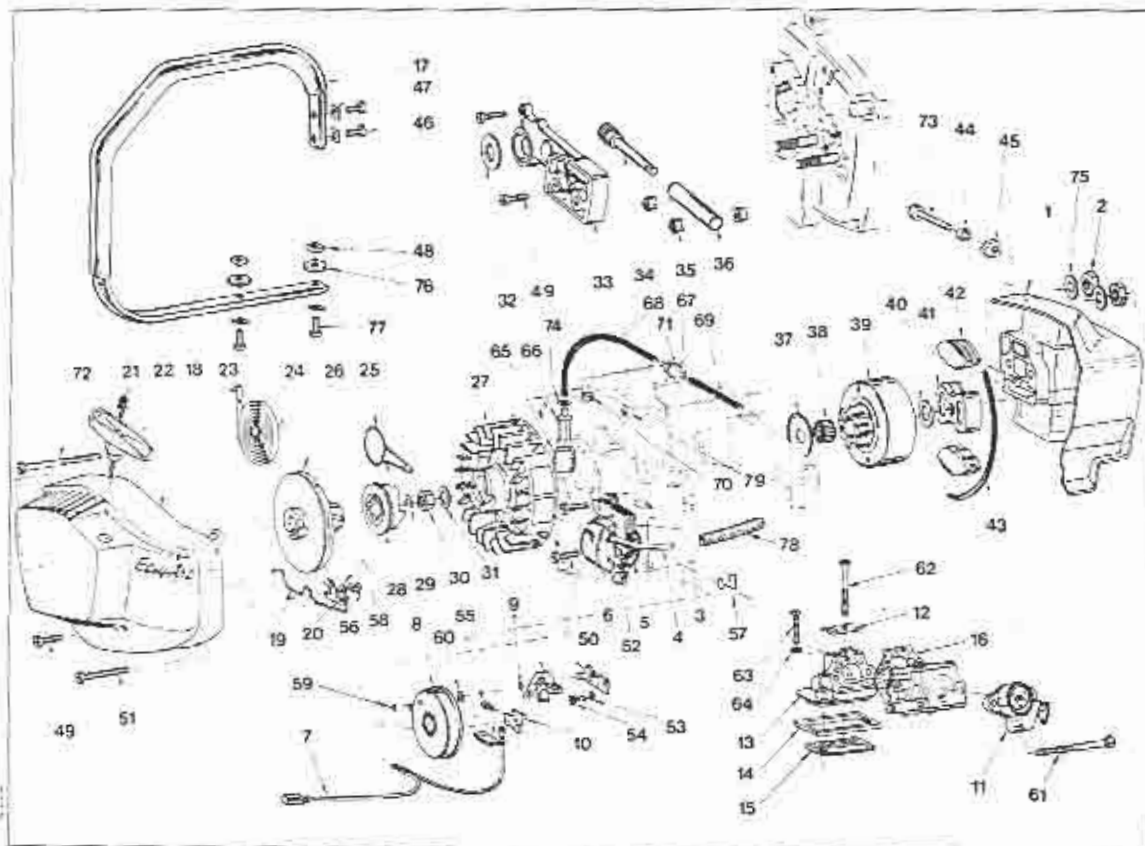

PIONEER MODELS P20, P25

REF. NO.	PART NO.	NAME OF PART	QTY. PER ASSY.	REF. NO.	PART NO.	NAME OF PART	QTY. PER ASSY.
1	474418	Strut Assembly	1	42	479251	Clutch Shoe	2
2	425011	Nut, strut	2	43	426064	Garner Spring	1
3	473341	Core Assembly	1	44	429637	Chain Adjuster, Stop Chain	1
4	427745	H. T. Lead	1			Tensioner	1
5	473340	Cool with H. T.	1	45	425672	Spring, Chain Adj., Pin, Chain	1
6	429422	Retainer	1			Tensioner	1
7	473627	Switch Wire Assembly	1	46	510338	Screw, Front Handle	2
8	429929	Ignition Cover	1	47	429472	Washer, Front Handle	4
9	473750	Brake Point Set with Wiper	1	48	306542	Nut, Front Handle	2
10	429925	Terminal Block	1	49	510195	Screw, Bar Pad to Crankcase	1
11	473858	Blowback Tube & Choke Assy	1			Screw, Blower Cover to C'Case	1
12	430110	Bracket, Air Filter Cover	1	50	309483	Screw, Cool Lamination	2
*	473865	Insulating Block Assy. Complete	1	51	318521	Screw, Blower Cover to C'Case	7
13	430105	Insulating Block	1	52	300154	Washer, Lamination	1
14	429405	Seal Insulating Block	1	53	103497	Washer, Base Breaker Plate	1
15	430102	Gasket - Cyl. to Intake	1	54	429929	Screw, Base Breaker Plate	1
16	430103	Gasket - Insulating Bl. to Carb	1	55	429266	Screw, Terminal	1
17	474571	Front Handle Assembly	1	56	309467	Screw, Decompression Valve	2
18	474420	Blower Cover Assy	1	57	410052	Clip Assy. H.T. Lead	1
19	429573	Lever, Decompression Valve	1	58	308507	Washer, Decompression	1
20	429573	Spring, Lever	1	59	202755	Retaining Ring, Breaker Pin	1
21	429278	Starter Rope	1	60	429927	Seal, Breaker Housing	1
22	429549	Starter Handle	1	61	318521	Screw, Carburetor	2
23	430514	Decal "Easy" Arc	1	62	316781	Screw, Insulating Block	1
24	604257	Starter Spring	1	63	103879	Screw, Insulating Block	1
25	473637	Yoke Assy	1	64	305863	Washer, Insulating Block	1
26	430609	Starter Pulley	1	65	410885	Frjt-Pickup	1
27	473160	Flywheel Assembly	1	66	474397	Fuel Pickup Assembly	1
28	429892	Pinion	1	67	473772	Connector Assy. - Pickup Head to Tank Wall	1
29	429246	Retaining Ring	1			Tank Wall	1
30	404837	Nut, Flywheel	1	68	429677	Fuel Line - Pickup Head	1
31	429811	Washer, Flywheel	1	69	429970	Fuel Line - Tank to Carb	1
32	427917	Seal Washer	1	70	430545	Clamp Fuel Pickup	2
33	430352	Bar Pad	1	71	305857	O' Ring Connector	1
34	473166	Plunger Assembly Oil Pump	1	72	430444	Screw, Blower Cover to C'Case	1
35	429274	Spacer, Oil Pump	1	73	201767	Screw, Chain Tensioner	1
36	473869	Pump Assembly Oil Pump	1	74	302474	Washer - Pickup	1
37	429672	Thrust Washer, Inner Clutch	1	75	306453	Washer	2
38	429326	Bearing, Clutch	1	76	308279	Washer, handle to crankcase	2
39	474447	Sprocket & Clutch	1	77	306286	Screw, Front Handle	2
40	429252	Thrust Washer, Outer Clutch	1	78	430694	Sleeve, H. T. Lead	1
41	479250	Clutch Driver	1	79	430104	Sleeve, Low Speed Adjustment	1

* NOT SHOWN

*MOUNTING POINT MARKS INDICATE THAT THESE PARTS ARE INCLUDED IN PRICE OF THE ASSSEMBLY.
ORDER ALL PARTS FROM YOUR LOCAL AUTHORIZED DEALER