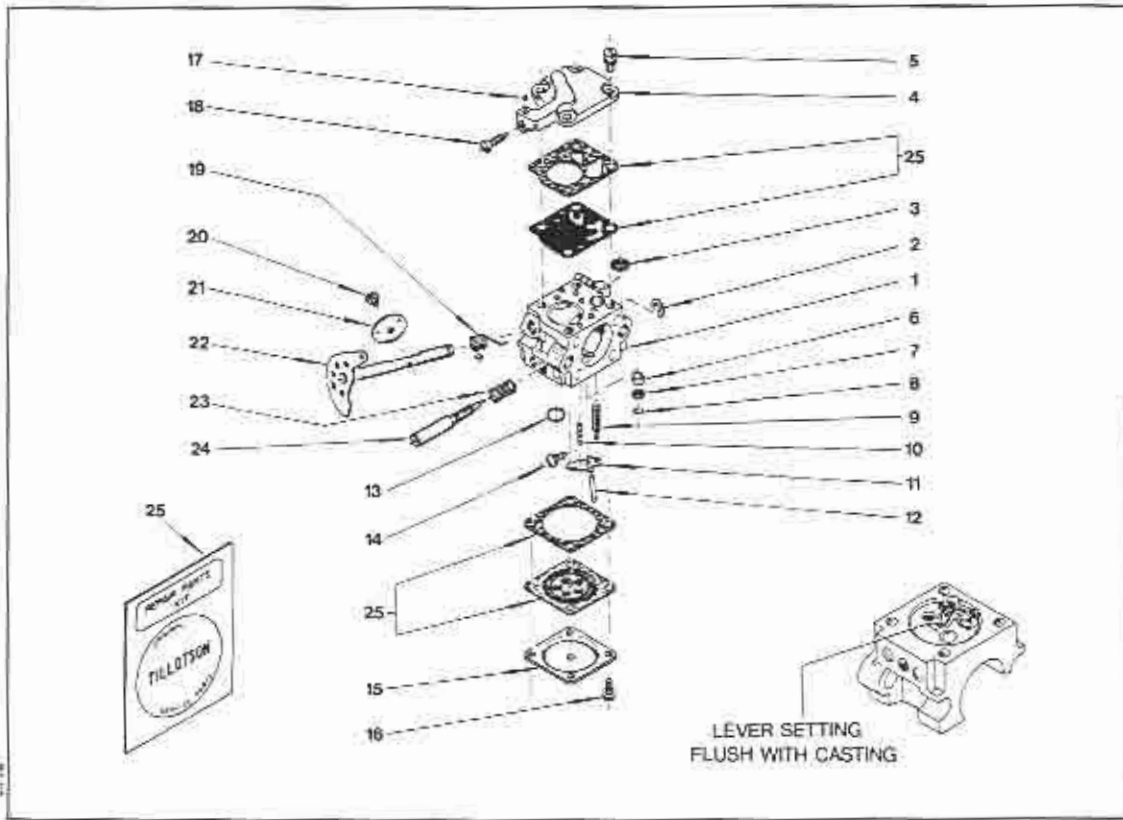

35 CENTS

ILLUSTRATED PARTS CATALOGUE

**models
P20 & P25**
FINAL EDITION

PART NO. 430452 REPRINTED APRIL '80

PIONEER MODELS P20, P25

REF. NO.	PART NO.	NAME OF PART	QTY. PER ASSY.	REF. NO.	PART NO.	NAME OF PART	QTY. PER ASSY.
1	423830	Carburetor Assembly Complete	1	*11	427962	Screw, 4-40 x 5/16 Oval Hd	1
2	430261	"E" Ring	1	15	430289	Cover, Diaphragm	1
*3	427951	Screen	1	16	426745	Screw & Lockwasher, 4-40 x 1/4 RD HD	4
4	430298	Cover, Pump	1	17	430285	Ball 3/32 DIA Nylon	1
5	430296	Screw & Lockwasher, 16-32 x 5/16 FFL HD	4	*18	430301	Screw, Idle Speed Regulating	1
6	430302	Cage, Main Fuel - Orifice & Nozzle	1	*19	430299	Spring, Throttle Return	1
7	423942	Screen	1	*20	430250	Screw & Lockwasher, 4-40 x 3/16 RD HD	1
8	127943	Ring, Retamer	1	31	430898	Shutter, Throttle	1
9	427952	Needle, Inlet	1	22	423959	Throttle Shaft & Lever Assy	1
*10	430295	Spring, Tension	1	*23	425449	Spring Adjusting Screw	1
*11	430297	Lever, Inlet Valve Control	1	74	430100	Screw, Idle Adjustment	1
*12	430295	Pin, Fulcrum	1	*25	474800	Diaphragm & Gasket Set	1
*13	430294	Plug, 3/32 Dia. Welch	1				

The Pioneer Model P-20 is equipped with the Pioneer 14" Bar Part No. 473024 and Pioneer 3/8 Pitch Duroguard Chain Part No. 473877. Optional Bars & Chain can be purchased through your local Pioneer Dealer.