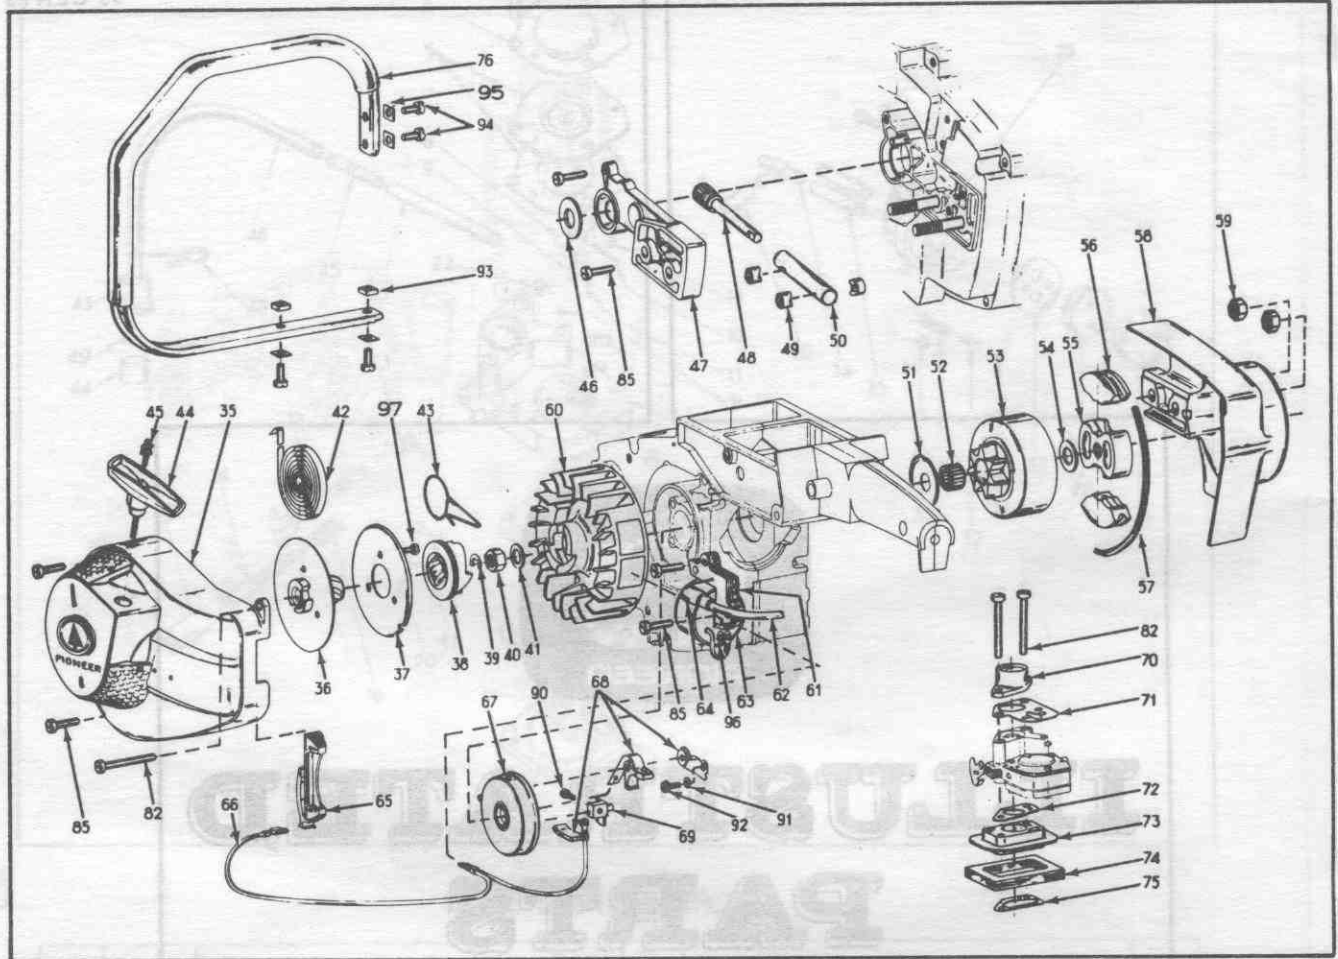

ILLUSTRATED PARTS CATALOGUE

HOLIDAY II MODEL 970

HOLIDAY II

REF. NO.	PART NO.	NAME OF PART	QTY. PER ASSY.	REF. NO.	PART NO.	NAME OF PART	QTY. PER ASSY.
51	429672	Thrust Washer-Inner Clutch	1	77	429478	Rear Handle Brace	1
52	429526	Bearing-Clutch	1	81	307190	Screw-Crankcase Halves	13
53	473156	Sprocket & Clutch Drum Assy. Bearings, Complete	1	82	316133	Screw-Cyl. Shroud to C'case	1
54	429252	Thrust Washer-Outer Clutch	1			Screw-Blower Cover to C'case	1
55	429250	Clutch Driver	1	83	306286	Screw-Carburetor	2
56	429251	Clutch Shoe	2			Screw-Rear Handle	1
57	426964	Garter Spring	1			Screw-Cyl. Shroud to C'case	2
58	429214	Strut	1	85	510195	Screw-Handle Brace	1
59	306320	Nut-Strut	2			Screw-Muffler to Cylinder	2
60	473160	Flywheel Assembly	1			Screw-Bar Pad to C'case	2
61	473341	Core Assy.	1			Screw-Blower Cover to C'case	2
62	427745	H. T. Lead	1	86	315381	Screw-Coil Lamination	2
63	473340	Coil (Less H. T. Lead)	1	86	315381	Nut-Cylinder Base	4
64	429422	Retainer	1	87	306985	Lockwasher-Cylinder Base	4
65	429270	Switch Body	1	88	300635	Screw-Cylinder Base	4
66	473627	Switch Wire Assembly	1	89	311516	Screw-Condenser to C'case	1
67	429268	Ignition Cover	1	90	429266	Screw-Primer Pump to C'case	2
68	473330	Breaker Point Set With Wiper	1			Screw-Terminal	1
69	429925	Terminal Block	1			Screw-Handle Brace	2
70	429304	Blowback Tube	1	91	303497	Washer-Base Breaker Plate	1
71	429306	Bracket-Air Filter Cover	1	92	311516	Screw-Base Breaker Plate	1
72	429303	Gasket-Carb. to Ins. Block	1	93	306542	Nut-Front Handle	2
73	429302	Insulating Block	1			Nut-Handle Brace	1
74	429305	Gasket-Ins. Block to Airbox	1	94	510338	Screw-Front Handle	4
75	429301	Gasket-Cylinder to Ins. Block	1	95	429472	Washer-Front Handle Bar	4
76	473175	Front Handle Assembly	1	96	300154	Washer-Lamination	1
				97	602821	Screw-Plate Pulley	3