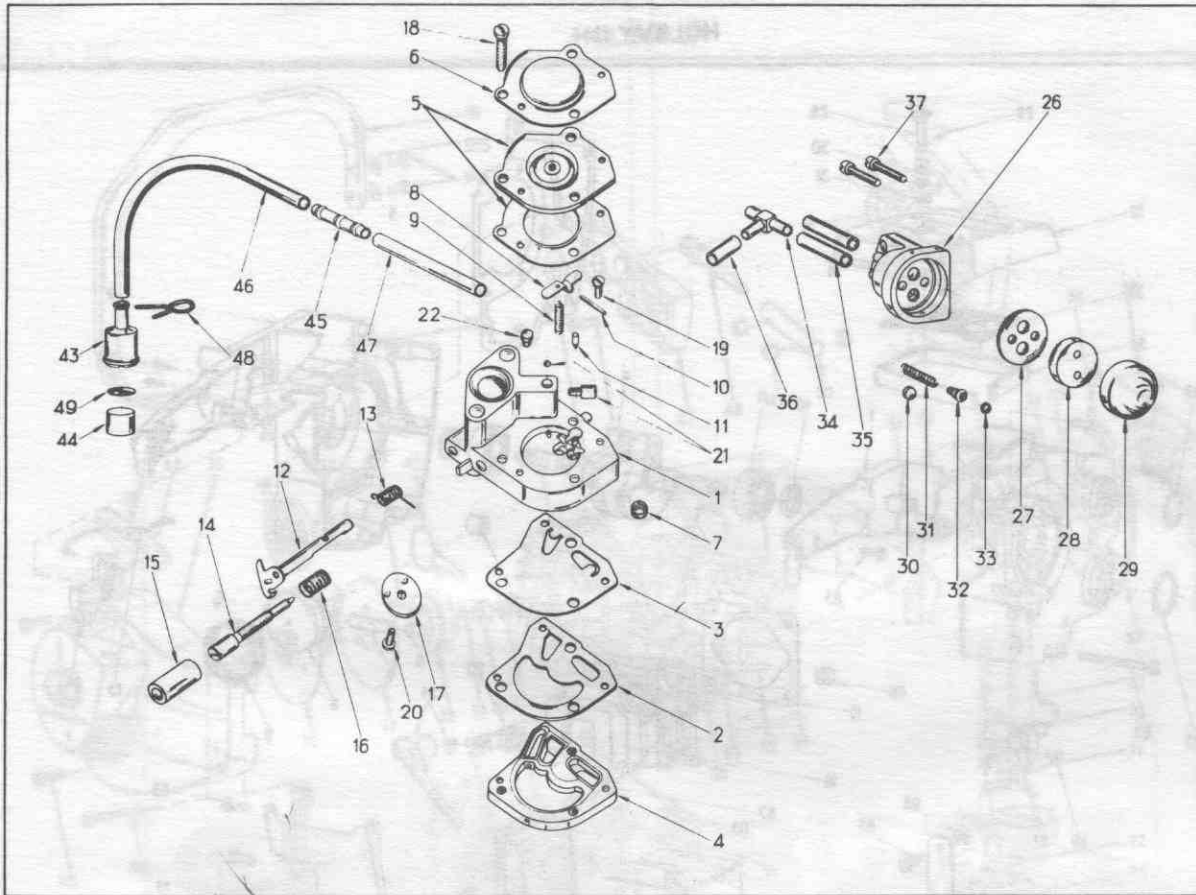

HOLIDAY II

FUEL SYSTEM GROUP

REF. NO.	PART NO.	NAME OF PART	QTY. PER ASSY.	REF. NO.	PART NO.	NAME OF PART	QTY. PER ASSY.
CARBURETOR COMPLETE							
1	473688	Carb. Assy.	1	13	429404	Spring - Throttle Return	1
2	429286	Gasket - Diaphragm-Fuel Pump	1	14	429455	Adjustment Needle	1
3	429285	Diaphragm - Fuel Pump	1	15	429449	Hose - Low Speed Adjustment	1
4	429293	Cover - Fuel Pump	1	16	310393	Spring-Needle	1
5	473600	Diaphragm Assembly	1	17	429297	Throttle Valve	1
6	429294	Cover - Diaphragm	1	18	316056	Screw - Cover to Carb.	1
7	429292	Screen	1	19	317267	Screw - Inlet Pin	1
8	429772	Lever - Inlet Control	1	20	303760	Screw - Throttle	1
9	429298	Spring - Lever - Inlet Valve	1	21	473383	Plug and Ball-Metering Valve Assembly	1
10	429299	Pin-Lever-Inlet Valve	1	22	304201	Lead Shot	1
11	429427	Needle-Inlet Valve-Carb.	1				
12	473170	Throttle Shaft & Lever Assy.	1				
PART NO. 473174 - PRIMER PUMP ASSEMBLY COMPLETE - Includes †							
26	429316	† Primer Body	1	32	426835	† Stem-Valve	1
27	429419	† Gasket-Plate to Primer Body	1	33	308528	† "O" Ring-Stem	1
28	429420	† Valve Plate	1	34	427896	Tee Fitting	1
29	429413	† Bulb	1	35	429451	Fuel Hose - to Carb. (1)	1
30	429320	† Disc Valve	1			Fuel Hose - Tee to Primer (1)	2
31	426837	† Spring-Valve	1	36	429416	Fuel Hose - Tee to Carb.	1
				37	429421	† Screw - Self Tapping	2
FUEL PICKUP ONLY							
43	473459	Fuel Pick-up Assembly	1	46	429241	Fuel Line-Pickup Head	1
44	425670	Felt-Pickup	1	47	429383	Fuel Line- Tank to "T"	1
45	429821	Connector-Pickup Head to Tank Wall	1	48	429471	Hose Clamp	1
				49	429530	Screen - Fuel - Pickup	1