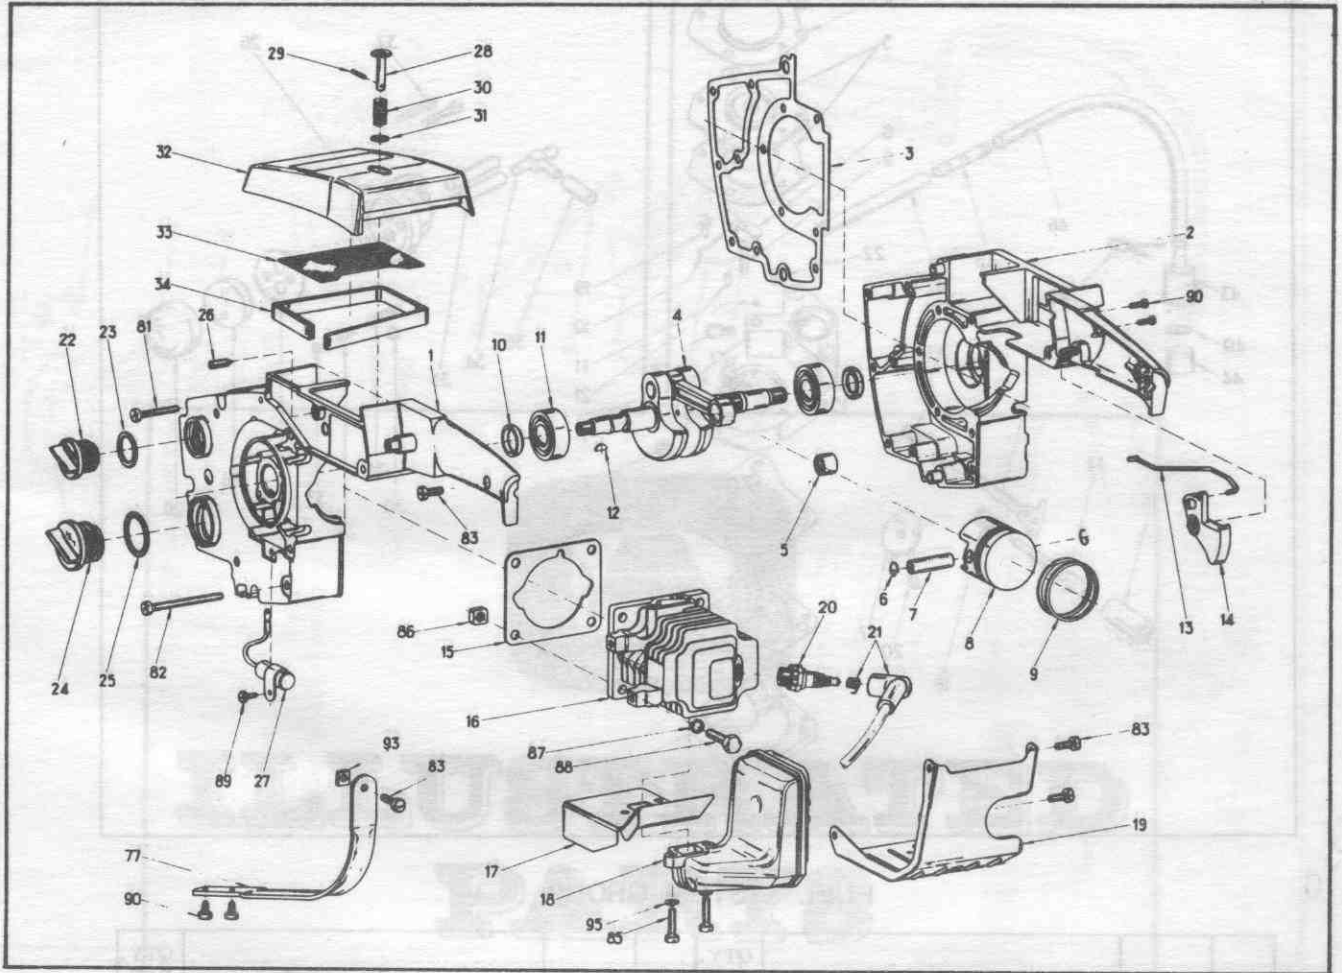

HOLIDAY II

Item No.	Part No.	Description	Qty. Req'd.
1	473590	Crankcase Half Assy.-Mag. Side	1
2	473152	Crankcase Half Assy.-Strut Side	1
3	429228	Gasket-Crankcase	1
4	473176	Cranksaft & Conrod Assy.	1
5	427662	Bearing-Wristpin	1
6	427671	Retainer-Wristpin	2
7	429216	Wristpin	1
8	473150	Piston Assembly	1
9	473155	Piston Ring Set	1
10	428746	Oil Seal	2
11	427849	Main Bearing	2
12	429271	Key-Flywheel	1
13	429261	Throttle Link	1
14	427696	Throttle Trigger	1
15	429262	Gasket-Cylinder	1
16	429256	Cylinder	1
17	429309	Muffler Shroud	1
18	473172	Muffler Assembly	1
19	429236	Cylinder Shroud	1
20	428601	Spark Plug (CJ6)	1
21	580339	Sparky Cover Assembly	1
22	429323	Oil Cap	1
23	429324	"O" Ring-Oil Cap	1
24	429321	Gas Cap	1
25	429322	"O" Ring-Gas Cap	1
26	429376	Idle Adjustment Screw	1
27	473161	Condenser Assembly	1

* Not Shown

Item No.	Part No.	Description	Qty. Req'd.
28	429313	Fastener Pin-Air Filter Cover	1
29	429314	Pin-Air Filter Cover	1
30	429312	Spring-Air Filter Cover	1
31	302417	Washer-Air Filter Cover	1
32	429311	Air Filter Cover	1
33	429310	Air Filter Element	1
34	429276	Sealing Strip-Air Filter Cover	1
35	473145	Blower Cover & Starter Shaft Assy	1
36	429242	Starter Pulley	1
37	429243	Plate-Pulley	1
38	429244	Pinion	1
39	429246	Retaining Ring	1
40	404837	Nut-Flywheel	1
41	429851	Washer-Flywheel	1
42	604257	Starter Spring	1
43	429572	Yoke	1
44	311372	Starter Handle	1
45	429278	Starter Rope	1
46	429254	Seal Washer	1
47	429277	Bar Pad	1
48	473166	Plunger Assembly-Oil Pump	1
49	429274	Sealing Pad-Oil Pump	3
50	429233	Pump Sleeve-Oil Pump	1
*	429529	Pivot Grip-Optional Accessory	
*	429580	Chain Adjuster-Optional Accessory	
*	429581	Spring-Chain Adjuster-Optional Accessory