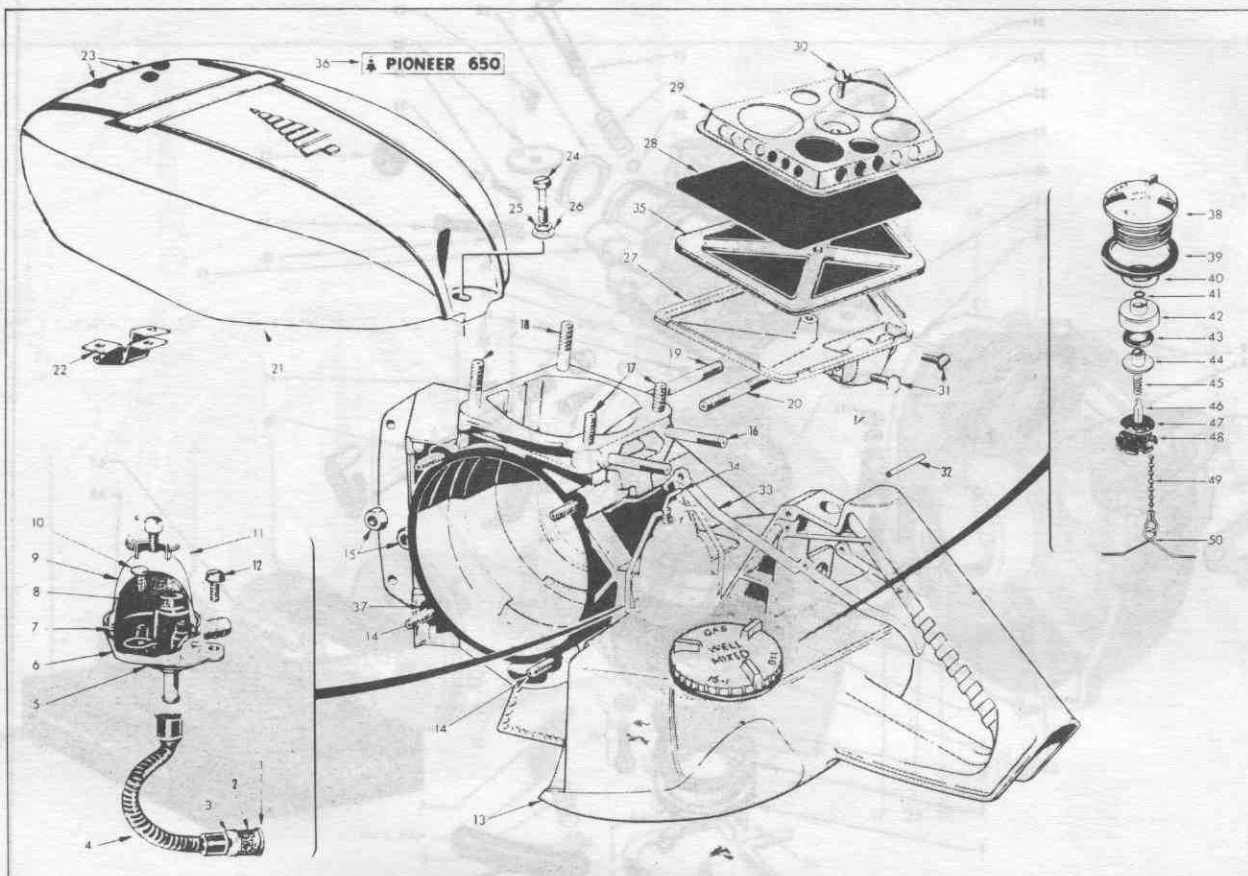

GAS TANK ASSEMBLIES PARTS LIST

REF. NO.	PART NO.	NAME OF PART	QTY. PER ASSY.	REF. NO.	PART NO.	NAME OF PART	QTY. PER ASSY.
1	304614	"O" Ring	2	25	308134	**Ext. Shakeproof Washer	1
2	425317	Pickup Screen	1	26	306407	**Flat Washer	1
3	470790	Gas Pickup Assembly (includes items 1 & 2)	1	27	470742	Air Cleaner Ass'y. (includes parts marked ▲)	1
4	425345	Flex. Pickup Line	1	28	470743	▲Air Cleaner Element	1
5	425669	Filter Base Gasket	1	29	426875	▲Air Cleaner Cover	1
6	470740	Filter Base Assembly (Connectors Cast In)	1	30	302948	▲Screw	1
7	425748	Filter Bowl Gasket	1	31	308116	Screw - Air Cleaner to Carb.	2
8	470460	Filter Felt (Pk.10)	1	32	426636	Throttle Hinge Pin	1
9	425442	Filter Bowl	1	33	426969	Throttle Trigger	1
10	306514	Filter Base Screw	1	34	426931	Throttle Link	1
11	470194	Clamp Unit	1	35	470925	Wire Screen Assembly	1
12	305230	Filter Base Screw	1	36	427554	Decal	1
13	470737	Crankcase Assembly (includes parts marked *)	1	37	427193	Gasket	1
14	425075	*Fan Housing Stud	4	38	4271283	Gas Cap Ass'y. (includes parts marked ●)	1
15	425078	*Strut Stud Nut	2	39	427587	●Body	1
16	426702	*Carburetor Stud	2	40	425087	●Gasket - Cap	1
17	426642	*Cyl. Stud (Short)	2	41	427273	●Gasket - Valve Body	1
18	425578	*Cyl. Stud (Long)	2	42	427281	●"O" Ring - Valve	1
19	426121	*Strut Stud	1	43	427276	●Body - Valve	1
20	425027	*Strut Stud (Short)	1	44	427274	●Valve - Vacuum	1
21	471262	Outer Shroud Ass'y. (includes parts marked **)	1	45	427275	●Backing Plate - Valve	1
22	425653	**Front Shroud Hook	1	46	427280	●Spring - Valve	1
23	308014	**Rivet	3	47	427279	●Stem - Valve	1
24	426869	**Shroud Bolt	1	48	427994	●Filter Disc. - Bottom	1
				49	427278	●Cover	1
				50	427277	●Bead Chain	1
					427213	●Lock Spring	1