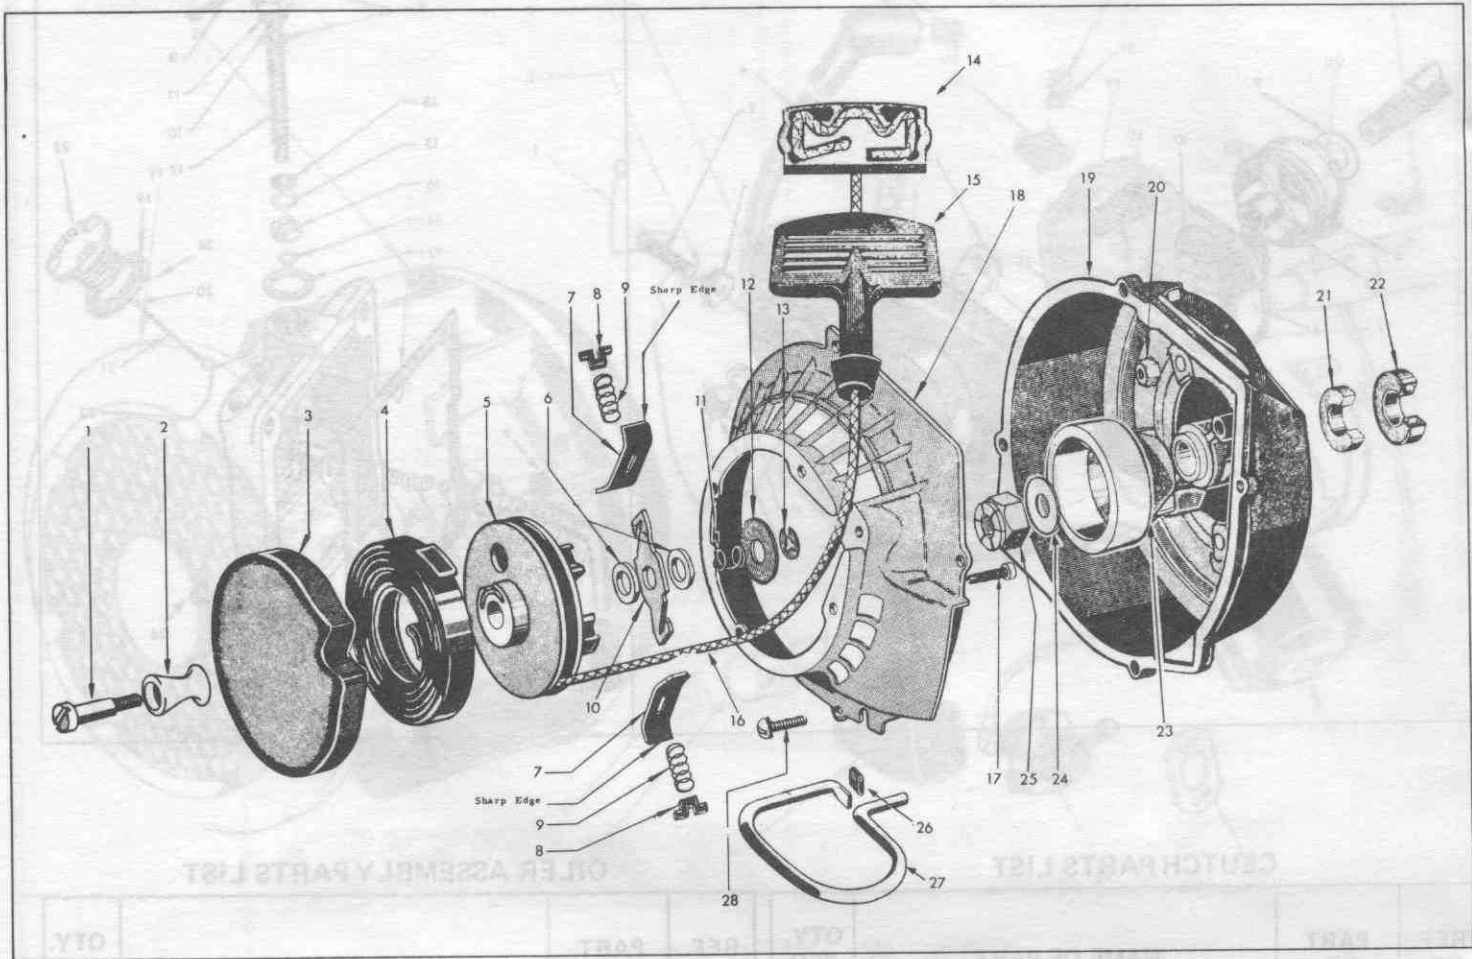

CLUTCH PARTS LIST

OILER ASSEMBLY PARTS LIST

REF. NO.	PART NO.	NAME OF PART	QTY. PER ASSY.
1	471257	Strut Ass'y. (includes parts marked *)	1
2	202190	*Screw - Chain Adjusting	1
3	425672	*Pin - Chain Adjusting	1
4	474453	Drum & Sprocket Ass'y. (includes parts marked **)	1
5	430743	**Bearing - Sprocket	1
6	426964	Spring - Clutch	1
7	426963	Clutch Shoe	3
8	429673	Clutch Driver	1
9	428724	Inside Sprocket Washer	1
10	429594	Inner Plate	1
11	429674	Outer Plate	1
12	429459	Clutch Driver Nut	1
13	425020	Clutch Cover	1
14	425116	Washer - Strut	1
15	425031	Nut - Strut	1

REF. NO.	PART NO.	NAME OF PART	QTY. PER ASSY.
*	470430	Oiler Body Complete (includes parts marked*)	—
1	426119	*Oiler Body	1
2	426199	*Oiler Body Gasket	1
3	426200	*Oiler Inlet Tube	1
4	426220	*Oiler Inlet Connector	1
5	426221	*Oiler Ball Valve Spring	1
6	426227	*Oiler Ball	1
7	427342	*Spring - Oiler Inlet Tube	1
*	470427	*Pump Plunger Ass'y. (includes parts marked **)	—
8	304634	**Cotter Pin	1
9	425021	**Washer	2
10	425028	***"O" Ring	1
11	425085	**Gland Nut	1
12	425093	**Gasket	1
13	425095	***"O" Ring	1
14	425114	**Retaining Ring	1
15	426196	**Plunger Rod	1
16	426197	**Pump Piston	1
17	426198	**Spring	1
18	427329	**Washer	1
*	470976	*Oil Filler Cap Ass'y. (includes parts marked ●)	—
19	425074	●Gasket	1
20	425097	●Ball Valve	1
21	427277	●Bead Chain	1
22	427286	●Oil Cap Body	1
23	427288	●Lockspring	1
24	427289	●Pin	1
25	470968	*Oiler Pickup Ass'y.	1
26	302948	Screw	4