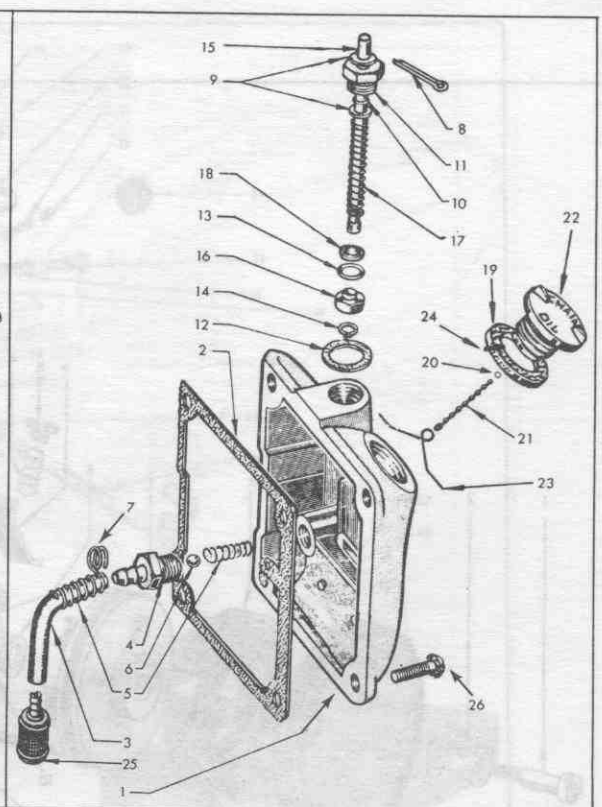

CLUTCH PARTS LIST

OILER ASSEMBLY PARTS LIST

REF. NO.	PART NO.	NAME OF PART	QTY. PER ASSY.
1	471257	Strut Ass'y. (includes parts marked *)	1
2	202190	*Screw - Chain Adjusting	1
3	425672	*Pin - Chain Adjusting	1
4	474453	Drum & Sprocket Ass'y. (includes parts marked **)	1
5	430743	**Bearing - Sprocket	1
6	426964	Spring - Clutch	1
7	426963	Clutch Shoe	3
8	429673	Clutch Driver	1
9	428724	Inside Sprocket Washer	1
10	429594	Inner Plate	1
11	429674	Outer Plate	1
12	429459	Clutch Driver Nut	1
13	425020	Clutch Cover	1
14	425116	Washer - Strut	1
15	425031	Nut - Strut	1

REF. NO.	PART NO.	NAME OF PART	QTY. PER ASSY.
*	470430	Oiler Body Complete (includes parts marked*)	—
1	426119	*Oiler Body	1
2	426199	*Oiler Body Gasket	1
3	426200	*Oiler Inlet Tube	1
4	426220	*Oiler Inlet Connector	1
5	426221	*Oiler Ball Valve Spring	1
6	426227	*Oiler Ball	1
7	427342	*Spring - Oiler Inlet Tube	1
*	470427	*Pump Plunger Ass'y. (includes parts marked **)	—
8	304634	**Cotter Pin	1
9	425021	**Washer	2
10	425028	***"O" Ring	1
11	425085	**Gland Nut	1
12	425093	**Gasket	1
13	425095	***"O" Ring	1
14	425114	**Retaining Ring	1
15	426196	**Plunger Rod	1
16	426197	**Pump Piston	1
17	426198	**Spring	1
18	427329	**Washer	1
*	470976	*Oil Filler Cap Ass'y. (includes parts marked ●)	—
19	425074	●Gasket	1
20	425097	●Ball Valve	1
21	427277	●Bead Chain	1
22	427286	●Oil Cap Body	1
23	427288	●Lockspring	1
24	427289	●Pin	1
25	470968	*Oiler Pickup Ass'y.	1
26	302948	Screw	4