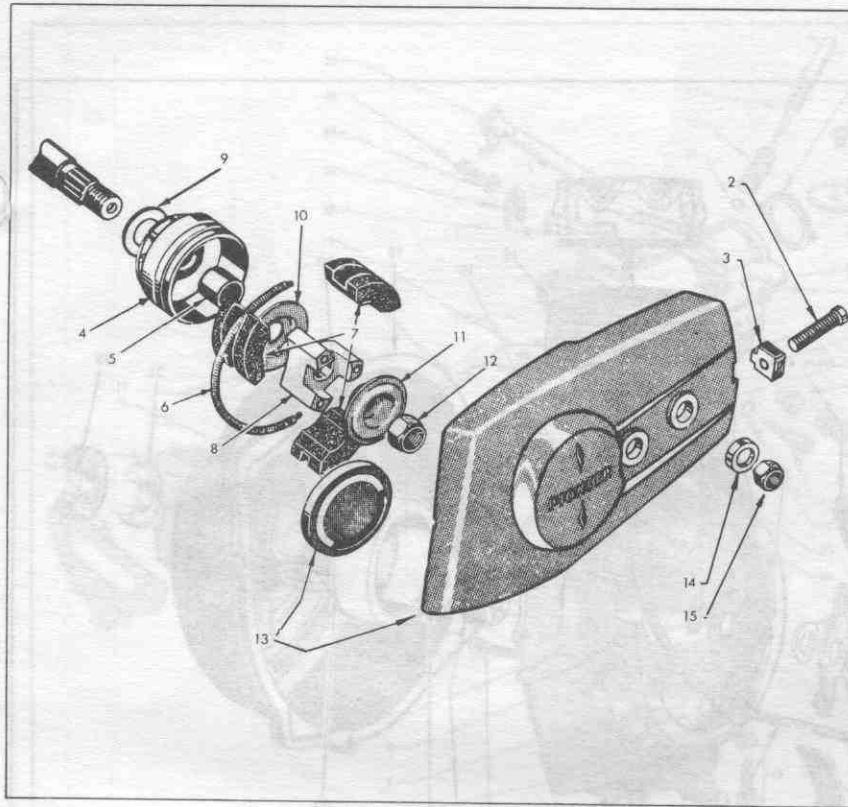

ILLUSTRATED PARTS CATALOGUE

model 650

MAGNETO PARTS LIST

REF. NO.	PART NO.	NAME OF PART	QTY. PER ASSY.	REF. NO.	PART NO.	NAME OF PART	QTY. PER ASSY.
	470438	Magneto Stator Complete (includes parts marked *)	1	15	470186	* Terminal Connector (not shown) (includes parts marked ●)	1
1	425698	* Breaker Box Cover Spring	1	16	425699	● Stud Insulator - Outside	1
2	425689	* Breaker Box Cover	1	17	425697	● Nut	1
3	425690	* Gasket	1	18	425692	● Lockwasher	1
4	426232	* High Tension Wire	1	19	425700	● Stud Insulator Inside	1
5	425693	* Breaker Plate Screw	1	20	425696	● Stud	1
6	425694	* Cam Wiper Felt	1	21	426782	Rotating Screen	1
7	425701	* Coil Wedge Spring	1	22	426255	Flywheel	1
8	425702	* Condensor	1	23	425687	Cam	1
9	425360	* Condensor Clamp Screw	1	24	304605	Stator Screw	1
10	470187	* Coil	1	25	425061	Key-Flywheel	1
11	470183	* Stator Plate & Core	1	26	425100	Key-Cam	1
12	580339	* Sparky Assembly	1	27	425338	Grommet	1
13	470192	* Switch Wire Ass'y. (incl. grommet)	1	28	425729	Plate-Switch	1
14	470188	* Breaker Point Set	1	29	425101	Ignition Switch	1
				30	425985	Switch Cover	1

CLUTCH PARTS LIST

OILER ASSEMBLY PARTS LIST

REF. NO.	PART NO.	NAME OF PART	QTY. PER ASSY.
1	471257	Strut Ass'y. (includes parts marked *)	1
2	202190	*Screw - Chain Adjusting	1
3	425672	*Pin - Chain Adjusting	1
4	474453	Drum & Sprocket Ass'y. (includes parts marked **)	1
5	430743	**Bearing - Sprocket	1
6	426964	Spring - Clutch	1
7	426963	Clutch Shoe	3
8	429673	Clutch Driver	1
9	428724	Inside Sprocket Washer	1
10	429594	Inner Plate	1
11	429674	Outer Plate	1
12	429459	Clutch Driver Nut	1
13	425020	Clutch Cover	1
14	425116	Washer - Strut	1
15	425031	Nut - Strut	1