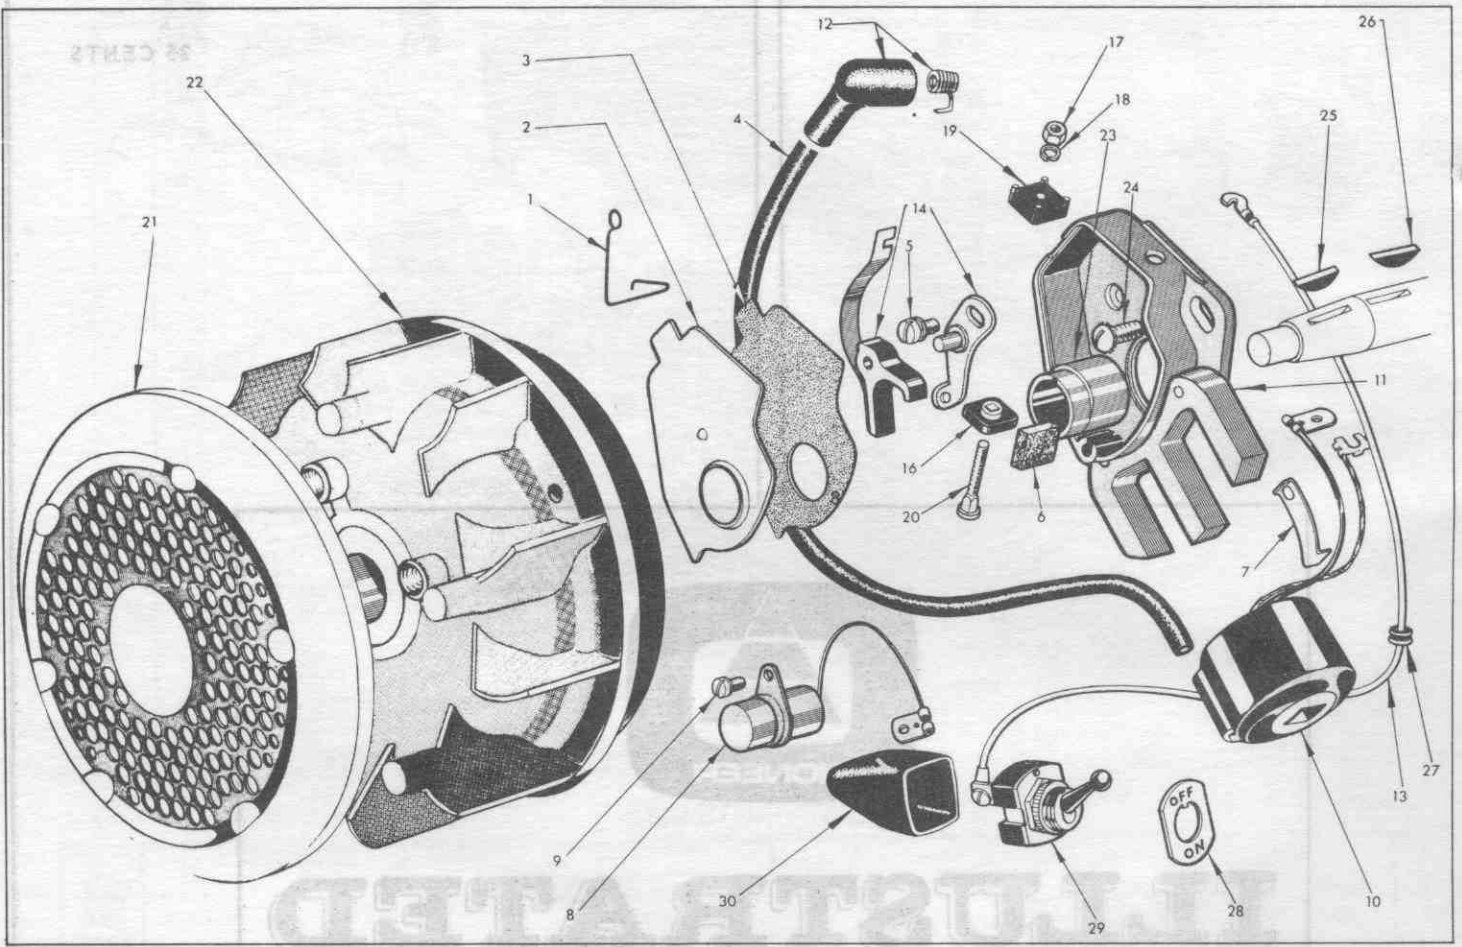

MAGNETO PARTS LIST

REF. NO.	PART NO.	NAME OF PART	QTY. PER ASSY.	REF. NO.	PART NO.	NAME OF PART	QTY. PER ASSY.
	470438	Magneto Stator Complete (includes parts marked *)	1	15	470186	* Terminal Connector (not shown) (includes parts marked ●)	1
1	425698	* Breaker Box Cover Spring	1	16	425699	● Stud Insulator - Outside	1
2	425689	* Breaker Box Cover	1	17	425697	● Nut	1
3	425690	* Gasket	1	18	425692	● Lockwasher	1
4	426232	* High Tension Wire	1	19	425700	● Stud Insulator Inside	1
5	425693	* Breaker Plate Screw	1	20	425696	● Stud	1
6	425694	* Cam Wiper Felt	1	21	426782	Rotating Screen	1
7	425701	* Coil Wedge Spring	1	22	426255	Flywheel	1
8	425702	* Condensor	1	23	425687	Cam	1
9	425360	* Condensor Clamp Screw	1	24	304605	Stator Screw	1
10	470187	* Coil	1	25	425061	Key-Flywheel	1
11	470183	* Stator Plate & Core	1	26	425100	Key-Cam	1
12	580339	* Sparky Assembly	1	27	425338	Grommet	1
13	470192	* Switch Wire Ass'y. (incl. grommet)	1	28	425729	Plate-Switch	1
14	470188	* Breaker Point Set	1	29	425101	Ignition Switch	1
				30	425985	Switch Cover	1