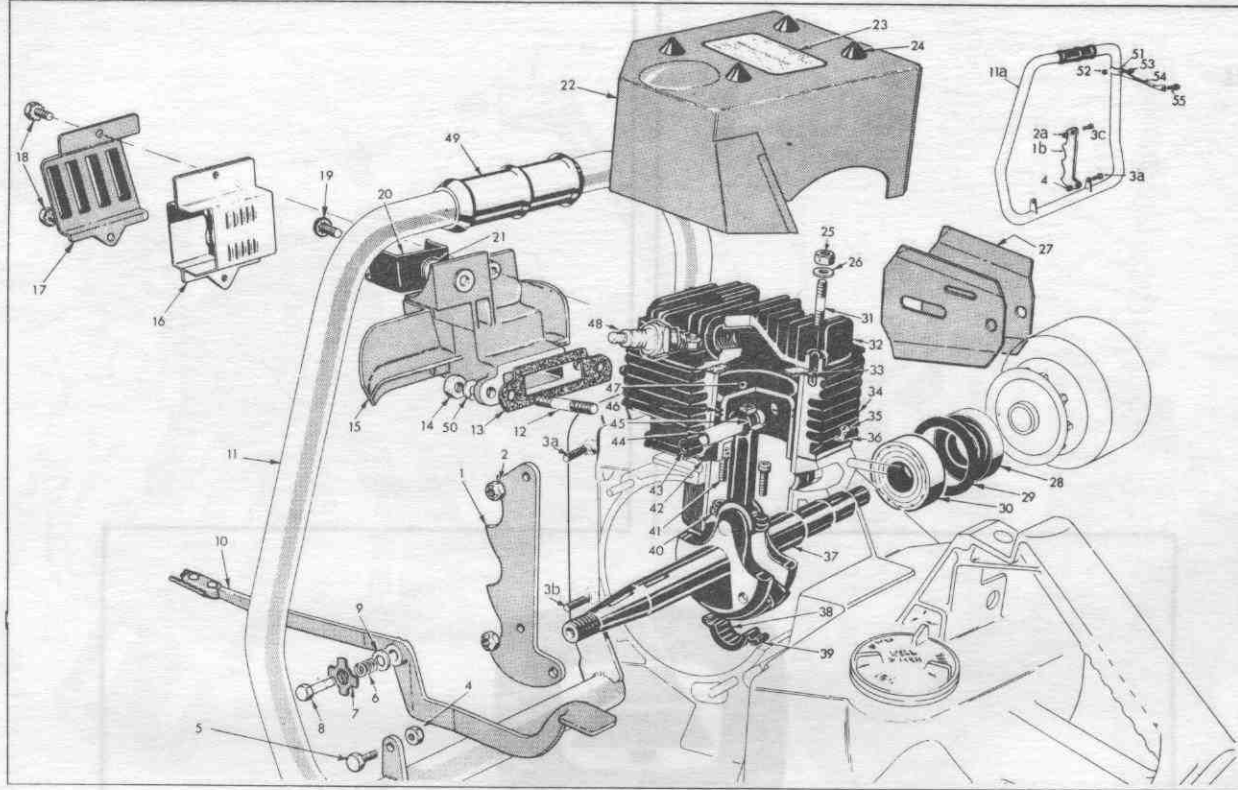

ENGINE PARTS LIST

REF. NO.	PART NO.	NAME OF PART	QTY. PER ASSY.	REF. NO.	PART NO.	NAME OF PART	QTY. PER ASSY.
1	470774	Pivot Grip - Half Wrap Eastern (includes parts marked ▲)	1	23	425978	**Warning Decal	1
	470775	Pivot Grip - Half Wrap Western (includes parts marked ●)	1	24	429819	**Bumpers	4
1B	470669	Pivot Grip - Full Wrap Eastern (includes parts marked ■)	1	25	306397	Cylinder Head Nut	6
	470668	Pivot Grip - Full Wrap Western (includes parts marked ★)	1	26	552743	Cylinder Head Washer	6
2	426942	▲● Pivot Grip Nut	2	27	429400	Guide Plate	2
2A	425713	■★ Pivot Grip Nut	2	28	425077	Drive End Seal	1
3A	131054	▲●■★ Pivot Grip Bolt	1	29	425067	Clip Ring	1
3B	308330	▲● Pivot Grip Screw	1	30	425066	Main Bearing	1
3C	130491	■★ Pivot Grip Screw	2	31	425334	Cylinder Head Stud	6
4	426942	■★ Pivot Grip Nut	1	32	425648	Cylinder Head	1
5	300635	Front Handle Bolt (Short)	1	33	425643	Cylinder Head Gasket	1
6	425319	Oiler Lever Spring	1	34	470468	Cylinder Block Assembly (includes Parts Marked x)	1
7	425680	Oiler Lever Pin Lock	1	35	306397	Cylinder Base Nut	4
8	425705	Oiler Lever Pin	1	36	306396	Spring Lock Washer	4
9	425021	Oiler Lever Washer	1	37	473569	Crankshaft Assembly	1
10	470428	Oiler Lever Assembly	1	38	470926	Needles (Set of 12)	1
11	471265	Front Handle Assembly (Includes Anchors & Grip)	1	39	470927	Bearing Cage Set	1
11A	471264	Front Handle Assembly (Includes Anchors & Grip)	1	40	470168	Conrod Assembly (Includes Parts Marked xx)	1
12	425334	Exhaust Stud	2	41	304610	xx Socket Head Screw	2
13	426205	Exhaust Gasket	1	42	426204	Cylinder Base Gasket	1
14	306397	Exhaust Nut	2	43	425062	Wrist Pin Retainer	2
15	470739	Muffler Assembly (Includes Parts Marked *)	1	44	425641	Wrist Pin	1
16	470787	*Screen Plate - Muffler	1	45	425060	Needle Bearing	1
17	426858	*Exhaust Deflector	1	46	470777	Piston Ring Set	1
18	307613	*Screw	2	47	425640	Piston	1
19	304607	Exhaust Screw	1	48	076152	Spark Plug (Champion J8J)	1
20	425655	Latch Trunnion	1	49	471016	Handle Grip Ass'y. (C/W 2 oz. tube adhesive)	1
21	425649	Exhaust Insulating Washer	1	50	306396	*Spring Lock Washer	2
22	470745	Inner Shroud Assembly (Includes Parts Marked **)	1	51	425661	Brace Clamp	1
				52	426942	Brace Clamp Locknut	1
				53	300977	Brace Clamp Bolt (Front Handle)	1
				54	426873	Forward Brace	1
				55	552421	Forward Brace Bolt	1