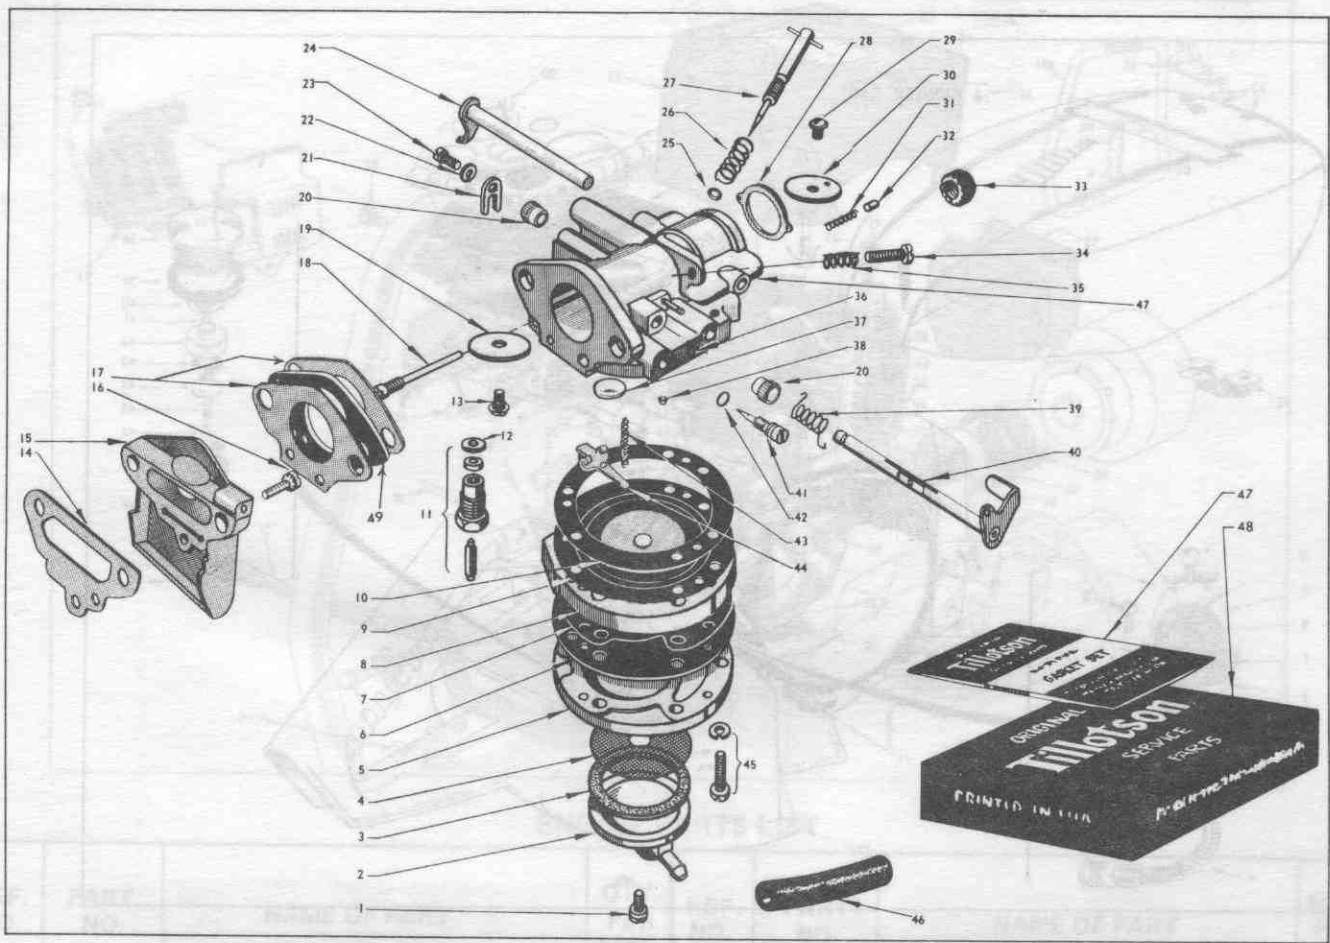

CARBURETOR PARTS LIST

REF. NO.	PART NO.	NAME OF PART	QTY. PER ASSY.	REF. NO.	PART NO.	NAME OF PART	QTY. PER ASSY.
—	470860	Carburetor Ass'y. Compl.	1	26	425747	*High Speed Screw Spring	1
1	425741	*Fuel Cover Screw	1	27	470197	High Speed Mixture Screw (includes item no. 25)	1
2	425492	Fuel Cover	1	28	425669	Air Cleaner Gasket	1
3	260663	**Fuel Cover Gasket	1	29	426145	Choke Shutter Screw	1
4	425494	*Fuel Strainer Screen	1	30	425546	Choke Shutter	1
5	425490	Fuel Pump Body	1	31	425540	Choke Friction Spring	1
6	426909	*Fuel Pump Diaphragm	1	32	425407	Choke Friction Pin	1
7	425506	**Fuel Pump Gasket	1	33	304609	Carb. Nuts	2
8	425744	Diaphragm Cover	1	34	425401	*Idle Speed Screw	1
9	260720	*Diaphragm	1	35	425386	*Idle Speed Spring	1
10	260719	**Diaphragm Gasket	1	36	425391	Diaphragm Chamber Drain screw	1
11	470118	Inlet Needle & Seat Ass'y.	1	37	551595	*Body Channel Welsh Plug	1
12	425486	**Inlet Seat Gasket	1	38	425501	*Body Channel Cup Plug	1
13	426145	*Throttle Shutter Screw	1	39	425505	*Throttle Shaft Return Spring	1
14	426123	Gasket - Adaptor to C'Case	1	40	470119	Throttle Shaft & Lever	1
15	426193	Carburetor Adaptor	1	41	470195	Idle Mixture Screw (includes item no. 42)	1
16	304606	Carb. Adaptor Screw	1	42	425502	*Seal Ring	1
17	425046	Carb. Gasket	2	43	425498	*Inlet Tension Spring	1
18	470395	*Inlet Lever Screw	1	44	425489	*Inlet Control Lever	1
19	425446	Throttle Shutter	1	45	426146	Fuel Pump Body Screw	6
20	425469	Throttle Shaft Bushing	2	46	426997	Fuel Line	1
21	425459	Throttle Shaft Clip	1	47	474111	*Gasket & Packing Set	1
22	425387	Throttle Shaft Clip Washer	1	48	474113	Repair Parts Kit	1
23	425390	Throttle Shaft Clip Screw	1	49	425328	Insulating Gasket	1
24	470196	Choke Shaft & Lever	1				
25	425502	*Seal Ring	1				

*Indicates contents of repair kit
**Indicates contents of gasket set