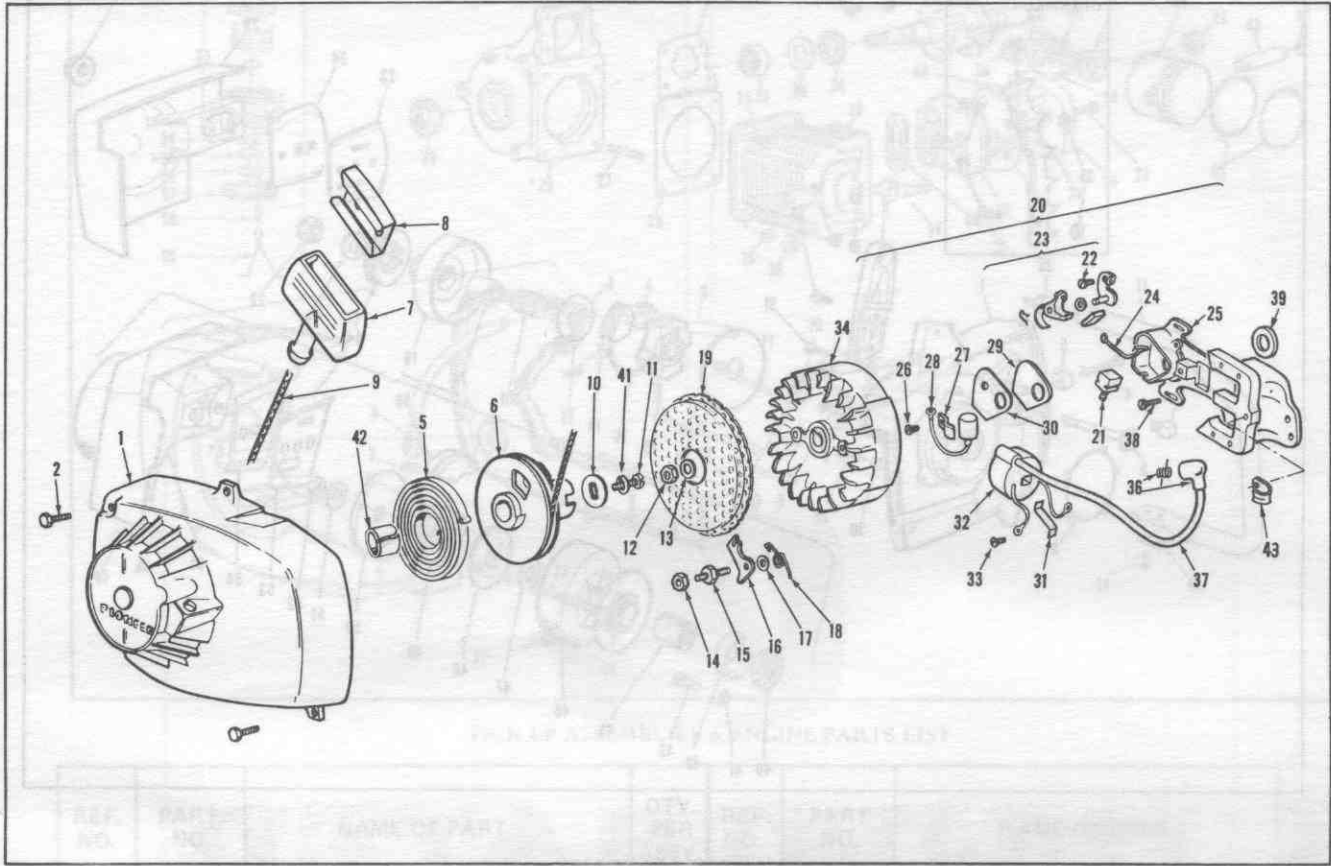

models 2200/2270

STARTER & MAGNETO PARTS LIST

REF. NO.	PART NO.	NAME OF PART	QTY. PER ASSY.	REF. NO.	PART NO.	NAME OF PART	QTY. PER ASSY.
1	472982	Blower Cover Assembly (incl. x)	1	21	471364	* Terminal Connection Unit	1
2	428094	Screw (Blower to Tank)	4	22	471366	* Fixed Contact Clamp Screw Assy.	1
5	427771	Starter Spring	1	23	471500	* Breaker Point Set	1
6	471371	Starter Pulley Assembly	1	24	425698	* Spring Breaker Box	1
7	427370	Handle	1	25	427752	* Stator Plate & Core	1
8	429540	Anchor	1	26	425948	* Condenser Clamp Screw Assy. . .	1
9	426752	Cord	1	27	427754	* Condenser Clamp	1
10	428105	Washer	1	28	471354	* Condenser Group Assembly . . .	1
11	551725	Screw (Pulley to Shaft)	1	29	427757	* Gasket (Cover)	1
12	427826	Locknut (Flywheel)	1	30	427756	* Cover (Breaker Box)	1
13	429851	Washer (Flywheel)	1	31	427748	* Coil Wedge Spring	1
14	800053	Nut (Screen to Pivot)	2	32	471365	* Coil Assembly	1
15	427763	Pivot	2	33	427749	* Coil Grounding Screw	1
16	427765	Starter Pawl	2	34	471362	Flywheel Assembly	1
17	202150	Washer (Pivot to Flywheel)	2	36	580339	Sparky Assy.	1
18	427764	Spring	2	37	427745	High Tension Lead	1
19	427766	Rotating Screen	1	38	304605	Screw	3
20	471590	Stator Assembly Complete (Stator Assembly Includes Parts Marked *)		39	427917	Felt - Magneto to C'case	1
				41	306398	Lockwasher	1
				42	428444	Bearing Liner - Nylon	1
				43	428106	* Clip - Magneto	1