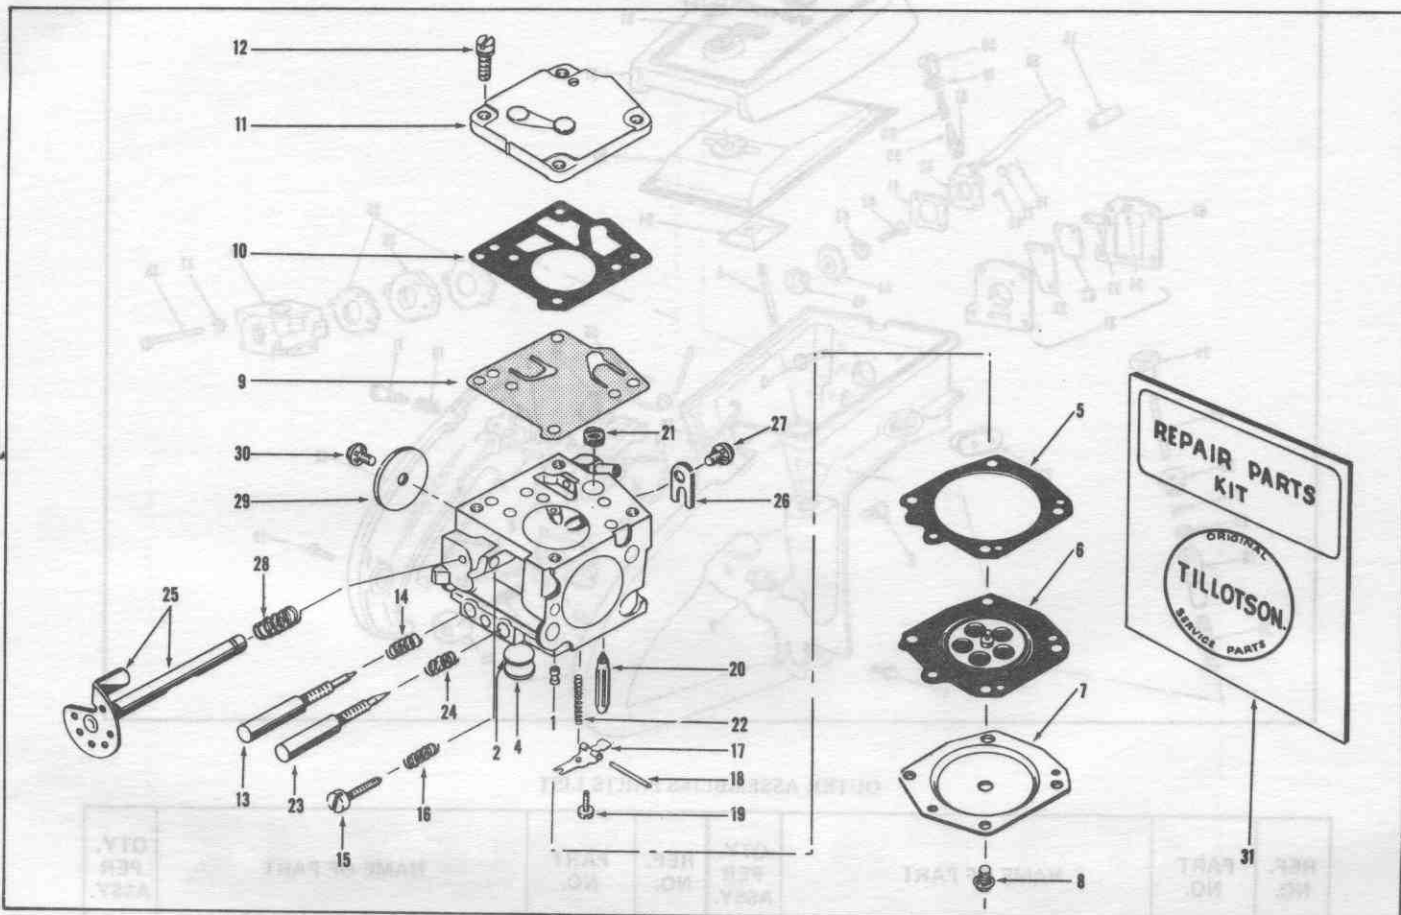

models 2200/2270

CARBURETOR PARTS LIST

REF. NO.	PART NO.	NAME OF PART	QTY. PER ASSY.	REF. NO.	PART NO.	NAME OF PART	QTY. PER ASSY.
	472330	Carburetor Complete		17	*427953	Inlet Control Lever	1
1	471618	Check Valve Assy.	1	18	*427954	Inlet Pinion Pin	1
2	428149	Reducer	1	19	*427962	Inlet Pinion Pin Ret. Screw	1
4	*427948	Welch Plug	1	20	*427952	Inlet Needle	1
5	427950	Gasket	1	21	*427951	Inlet Screen	1
6	*471374	Diaphragm Ass'y.	1	22	*426922	Inlet Tension Spring	1
7	427956	Cover - Diaphragm	1	23	*427960	Main Adj. Screw	1
8	426145	Screw & Lockwasher	4	24	*425449	Main Adj. Screw Spring	1
9	*427941	Diaphragm	1	25	471380	Throttle Shaft & Lever	1
10	427940	Gasket	1	26	427957	Throttle Shaft Clip	1
11	427939	Cover - Pump	1	27	427947	Screw & Lockwasher	1
12	427955	Screw & Lockwasher	4	28	*427961	Throttle Shaft Return Spring	1
13	*428226	Idle Adj. Screw	1	29	425966	Throttle Shutter	1
14	*425449	Idle Adj. Screw Spring	1	30	*427947	Screw & Lockwasher	1
15	*427963	Idle Speed Screw	1	31	471633	Repair Parts Kit (inc. parts mkd. *)	1
16	*427946	Idle Speed Screw Spring	1		472330	Carb. Assy. complete	

* Indicates contents of Repair Parts Kit