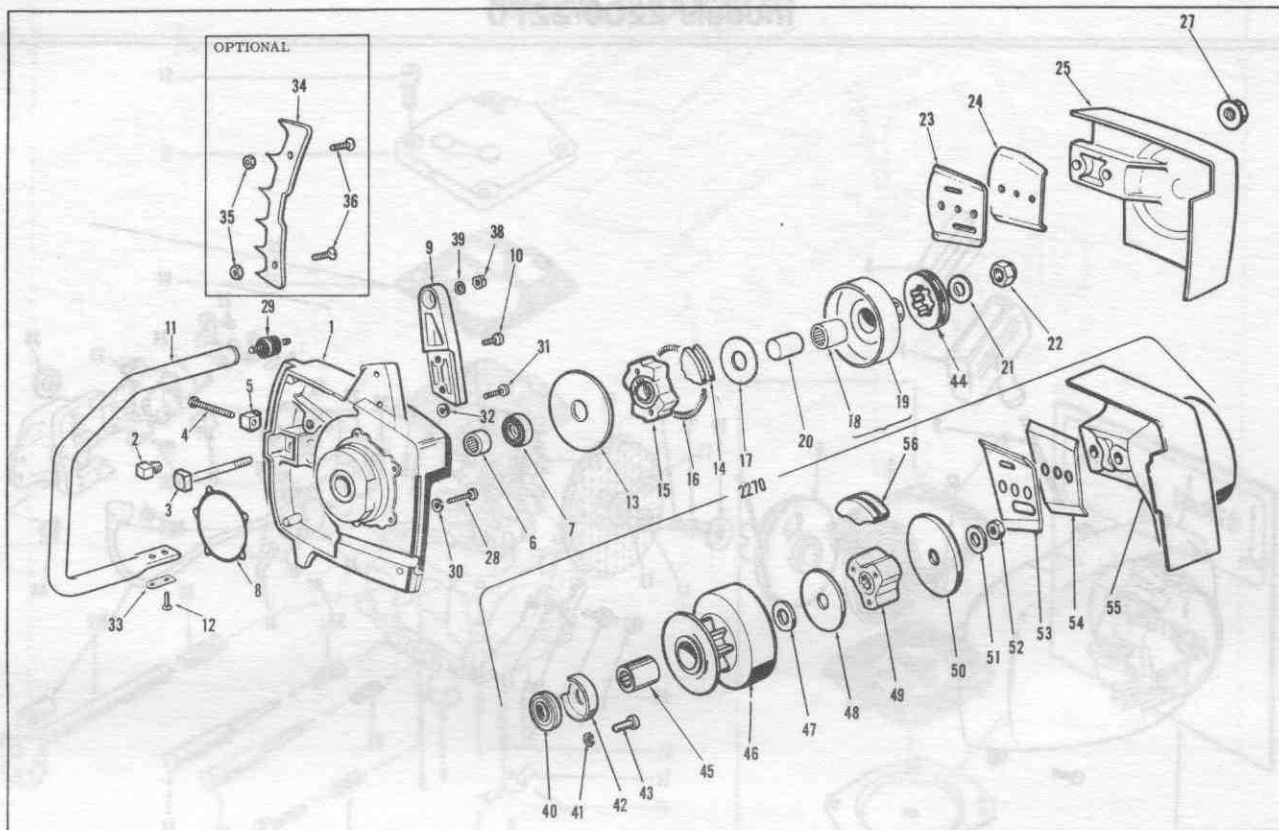

models 2200/2270

CLUTCH PARTS LIST

REF. NO.	PART NO.	NAME OF PART	QTY. PER ASSY.	REF. NO.	PART NO.	NAME OF PART	QTY. PER ASSY.
1	471601	Bearing Carrier Assy. - 2270	1	27	429661	Nut - Strut Bolt	2
	471334	Bearing Carrier Assy. - 2200 . . . . . (includes parts marked *)	1	28	307466	Screw - C'case to Brg. Carrier	2
2	427997	Elbow - Oiler	1	29	377582	Rubber Mount	1
3	427659	Bolt - Cutter Bar	2	30	120052	Lockwasher	2
4	201767	* Screw - (Chain Adjust)	1	31	309330	Screw - C'case to Brg. Carrier	3
5	425672	* Pin - (Chain Adjust)	1	32	304145	Lockwasher	3
6	427657	Bearing C'shaft - 2200	1	33	429448	Plate - Handle Mounting	1
7	427656	Oil Seal	1	34	471581	Pivot Grip Assy. Inc. Pts. Mkd. &	1
8	428462	Gasket - C'case to Brg. Carrier	1	35	800053	¿ Nut	2
9	428695	Front Handle Bracket	1	36	307175	¿ Screw	2
10	304606	Screw - Bracket to Saw	2	38	302103	Nut - Handle to Bracket	1
11	473454	Front Handle Bar Assy.	1	39	306799	Washer " " "	1
12	429486	Screw - Handle to Tank	2	40	428128	Oil Seal	1
13	429407	Cover - Clutch	1	41	120052	Lockwasher	1
14	427736	Clutch Shoe	2	42	428140	Seal Cover	1
15	473335	Clutch Driver - 2200	1	43	307466	Screw	2
16	426964	Garter Spring - 2200 - 2270	1	44	471815	Sprocket Segment 3/8 P. 2200	1
17	427737	Inner Thrust Washer - 2200	1	45	429557	¿ Bearing	1
18	425091	x Bearing	1	46	473547	Clutch Drum Assy. 3/8 P. w/c Brg.	1
19	471401	Clutch Drum Assy. (incl. pts. mkd. x) (2200)	1	47	428164	Thrust Washer	1
				48	427915	Clutch Plate	1
20	427742	Inner Race - 2200	1	49	471576	Clutch Driver	1
				50	427916	Clutch Cover Plate	1
21	427743	Outer Thrust Washer - 2200	1	51	120177	Washer	1
22	427181	Lock Nut - Clutch Side - R.H.	1	52	427181	R. H. Locknut	1
23	427775	Inner Guide Plate	1	53	427775	Inner Guide Plate	1
24	427776	Outer Guide Plate	1	54	427776	Outer Guide Plate	1
25	429145	Strut - 2200	1	55	429178	Strut - 2270	1
				56	427187	Clutch Shoe - 2270	3