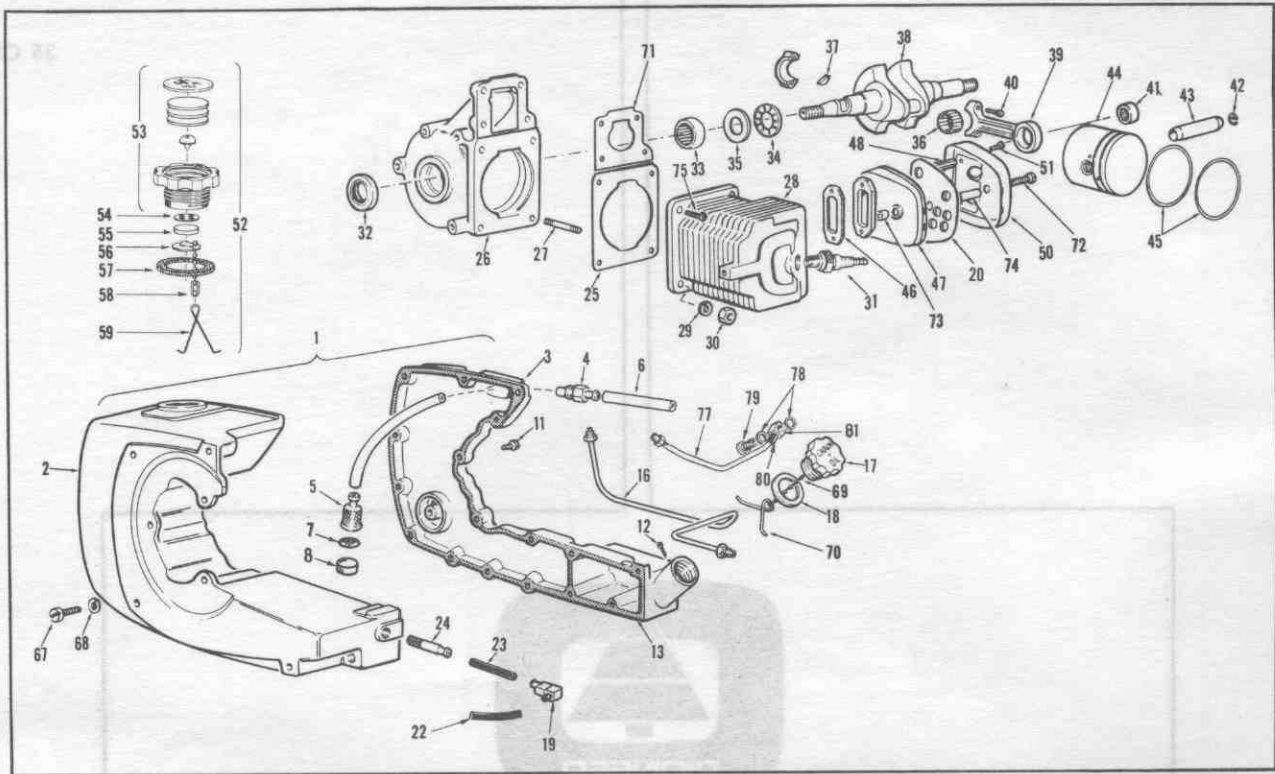

models 2200/2270

PICK UP ASSEMBLIES & ENGINE PARTS LIST

REF. NO.	PART NO.	NAME OF PART	QTY. PER ASSY.	REF. NO.	PART NO.	NAME OF PART	QTY. PER ASSY.
1	473456	Fuel & Oil Tank Assembly (2200)*	1	38	429470	Crankshaft - 2270	1
	473457	Fuel & Oil Tank Assembly (2270)*	1	39	471854	Con Rod Assy. (incl. parts ç)	1
2	429474	* Fuel & Oil Tank	1	40	311761	ç Cap Screw	2
3	429534	* Tank Cover (2200) 429535(2270)	1	41	429444	ç Wrist Pin Bearing	1
4	473826	* Fitting & Hose Assy.	1	42	427671	Retainer - Wrist Pin	2
5	473459	* Pickup	1	43	427670	Wrist Pin	1
6	429533	* Hose	1	44	471697	Piston with Dowell Pins	1
7	429530	* Screen - Fuel Pickup	1	45	471698	Piston Ring Kit	1
8	425670	* Filter - Felt	1	46	428189	Gasket - Muffler	1
11	428358	* Screw - Cover to tank	17	47	471641	Muffler Body Assy.	1
12	306370	* Cotter Pin	1	48	428169	Stud - Muffler	2
13	428146	* Gasket - Tank to cover	1	50	471612	Cover - Muffler	1
16	471528	Oil Line - Pump to Bar	1	51	305230	Screw - Muffler	2
17	471343	Oil Filler Cap & Gasket Assy. (includes parts marked with ç)		52	471820	Gas Cap Assembly Complete (includes parts marked with i)	1
18	427689	çGasket - Oil Filler Cap	1	53	471821	i Gas Cap Body Assembly	1
19	428459	Fitting - Oil Pickup in Tank	1	54	428600	i Cover Plate	1
20	428573	Baffle Plate		55	427994	i Filter - Disc.	1
22	428460	Oil Line - Tank to Pump	1	56	427278	i Cover	1
23	428337	Hose - Oiler Pickup Line	1	57	425087	i Gasket	1
24	472152	Pickup Body Assembly	1	58	427277	i Bead Chain	1
25	428131	Gasket - Crankcase to Cylinder	1	59	427213	i Lock Spring	1
26	472337	Crankcase Assembly (includes parts marked " ")		67	309330	Screw - Tank to Crankcase	3
27	426642	" Stud - to cylinder	2	68	304145	Lockwasher	3
28	428190	Cylinder	1	69	427690	& Bead Chain	1
29	306396	Lockwasher	4	70	427288	& Lock Spring	1
30	306397	Nut	2	71	428130	Gasket - Reed to R. Handle	1
31	428006	Spark plug CJ8	1	72	311753	Screw (Muffler to Cylinder)	1
32	427656	Seal - Crankcase	1	73	428248	Spacer (Short)	1
33	427657	Bearing	1	74	428279	Spacer (Long)	1
34	412840	Thrust Bearing	2	75	306409	Screw - Cylinder to C'case	2
35	427661	Thrust Race	2	77	472956	Oil Line (Auto Oiler) - 2270	1
36	473837	Bearing Needle	1	78	307554	Gasket - 2270	2
37	428409	Fly Wheel Key	1	79	471606	Pickup Head - 2270	1
38	429406	Crankshaft - 2200	1	80	427717	Rubber Connector - 2270	1
				81	429134	Banjo Fitting - 2270	1