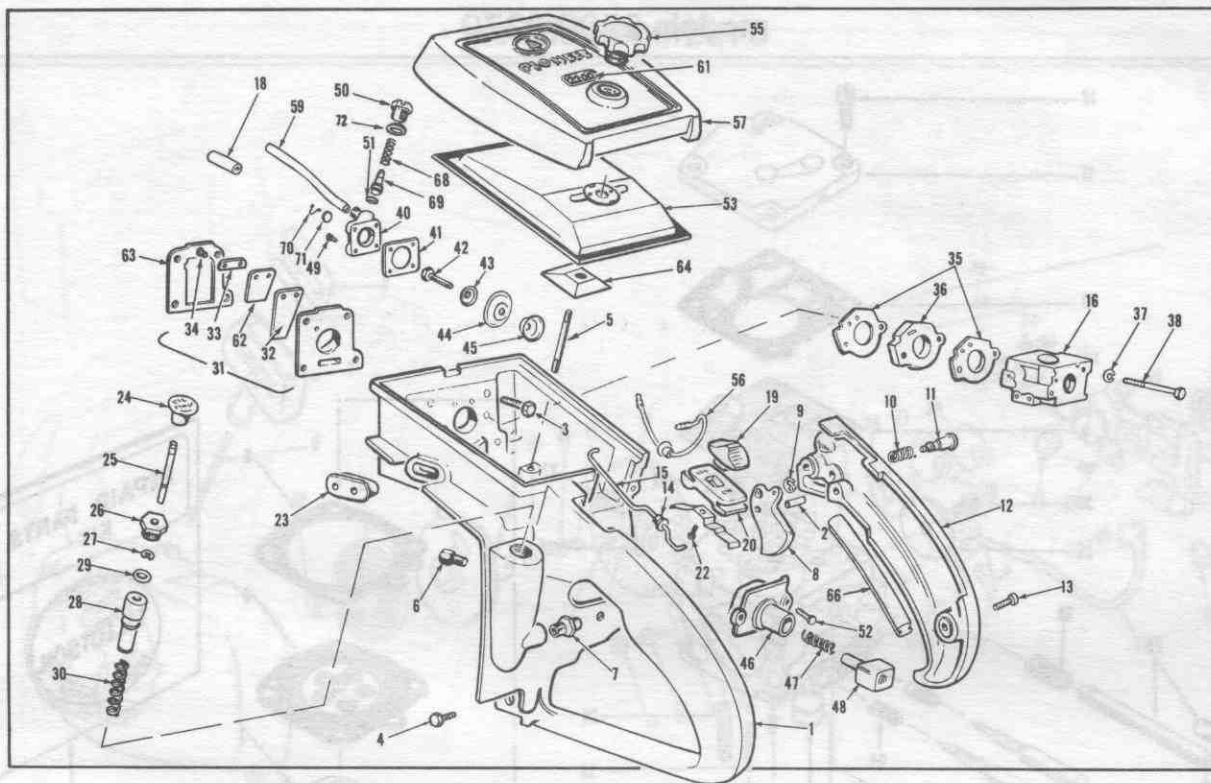

models 2200/2270

OUTER ASSEMBLY PARTS LIST

REF. NO.	PART NO.	NAME OF PART	QTY. PER ASSY.	REF. NO.	PART NO.	NAME OF PART	QTY. PER ASSY.
1	471609	Rear Handle Assembly	1	36	427723	Insulating Block - Carburetor . . .	1
2	308016	Roll Pin - Throttle Trigger	1	37	120052	Lockwasher - Carb. - Mounting . .	2
3	313031	Screw - Rear Handle Crankcase . .	4	38	427785	Screw - Carb. to Rear Handle . . .	2
4	510397	Screw - Rear Handle Tank	1	40	472310	Body & Fitting	1
5	428461	Stud	1	41	427715	Gasket	1
6	471478	Outlet Valve Assembly	1	42	426821	Screw No. 6-20	1
7	471780	Inlet Valve Assembly	1	43	426926	Cup Washer	1
8	427696	Throttle Trigger	1	44	426815	Diaphragm - Primer Pump	1
9	309623	Retainer Clip	1	45	426818	Cup - Diaphragm	1
10	428171	Spring - Throttle Lock	1	46	427711	Cover	1
11	427815	Pin - Throttle Lock	1	47	427800	Spring - Primer Button	1
12	429144	Rear Handle Cover	1	48	427712	Button	1
13	307613	Screw Handle Cover	2	49	312475	Screw - Body to Cover	2
14	428352	Grommet - Throttle Link	1	50	429128	End Cap	1
15	427699	Throttle Link	1	51	308528	"O" Ring - Exit Valve	1
16	472330	Carburetor Complete	1	52	200832	Screw - Primer to Rear Handle . . .	2
18	427863	Fuel Hose Tee to Primer	1	53	471355	Air Filter Element	1
19	427128	x Switch Button	1	55	471357	Knob Assembly	1
20	471699	Switch Assembly (incl. pts. mkd. X)	1	56	471368	Switch Wire Assembly	1
22	426662	x Screw Self Tapping (Switch) . . .	1	57	429149	Cover - Air Filter	1
23	428108	Grommet Hi-Lo	1	59	427718	Primer Hose (To Crankcase)	1
24	427704	Button - Oiler	1	61	429181	Decal - 2270	1
25	427705	Push-Rod	1	62	429158	Decal - 2200	1
26	427706	Cap-Oil Pump	1	66	428246	* Reed Stiffener	1
27	427788	Retaining Clip	1	63	428129	Gasket - Reed to C'case	1
28	427098	Plunger - Oiler	1	64	428622	Blowback Shield	1
29	428906	"O" Ring (Oil Pump)	1	66	429161	Cushion	1
30	427925	Spring - Plunger - Oil Pump	1	68	426837	Spring	1
31	471603	Reed Valve Asy. (Incl. pts. mkd. *)	1	69	426835	Stem	1
32	428126	* Reed	1	70	426824	Retaining Clip	1
33	428127	* Reed Backing Plate	1	71	426825	Disc. - Inlet Valve	1
34	428335	* Screw - Reed Valve	2	72	429453	Washer	1
35	427722	Gasket - Carb. Mounting	2