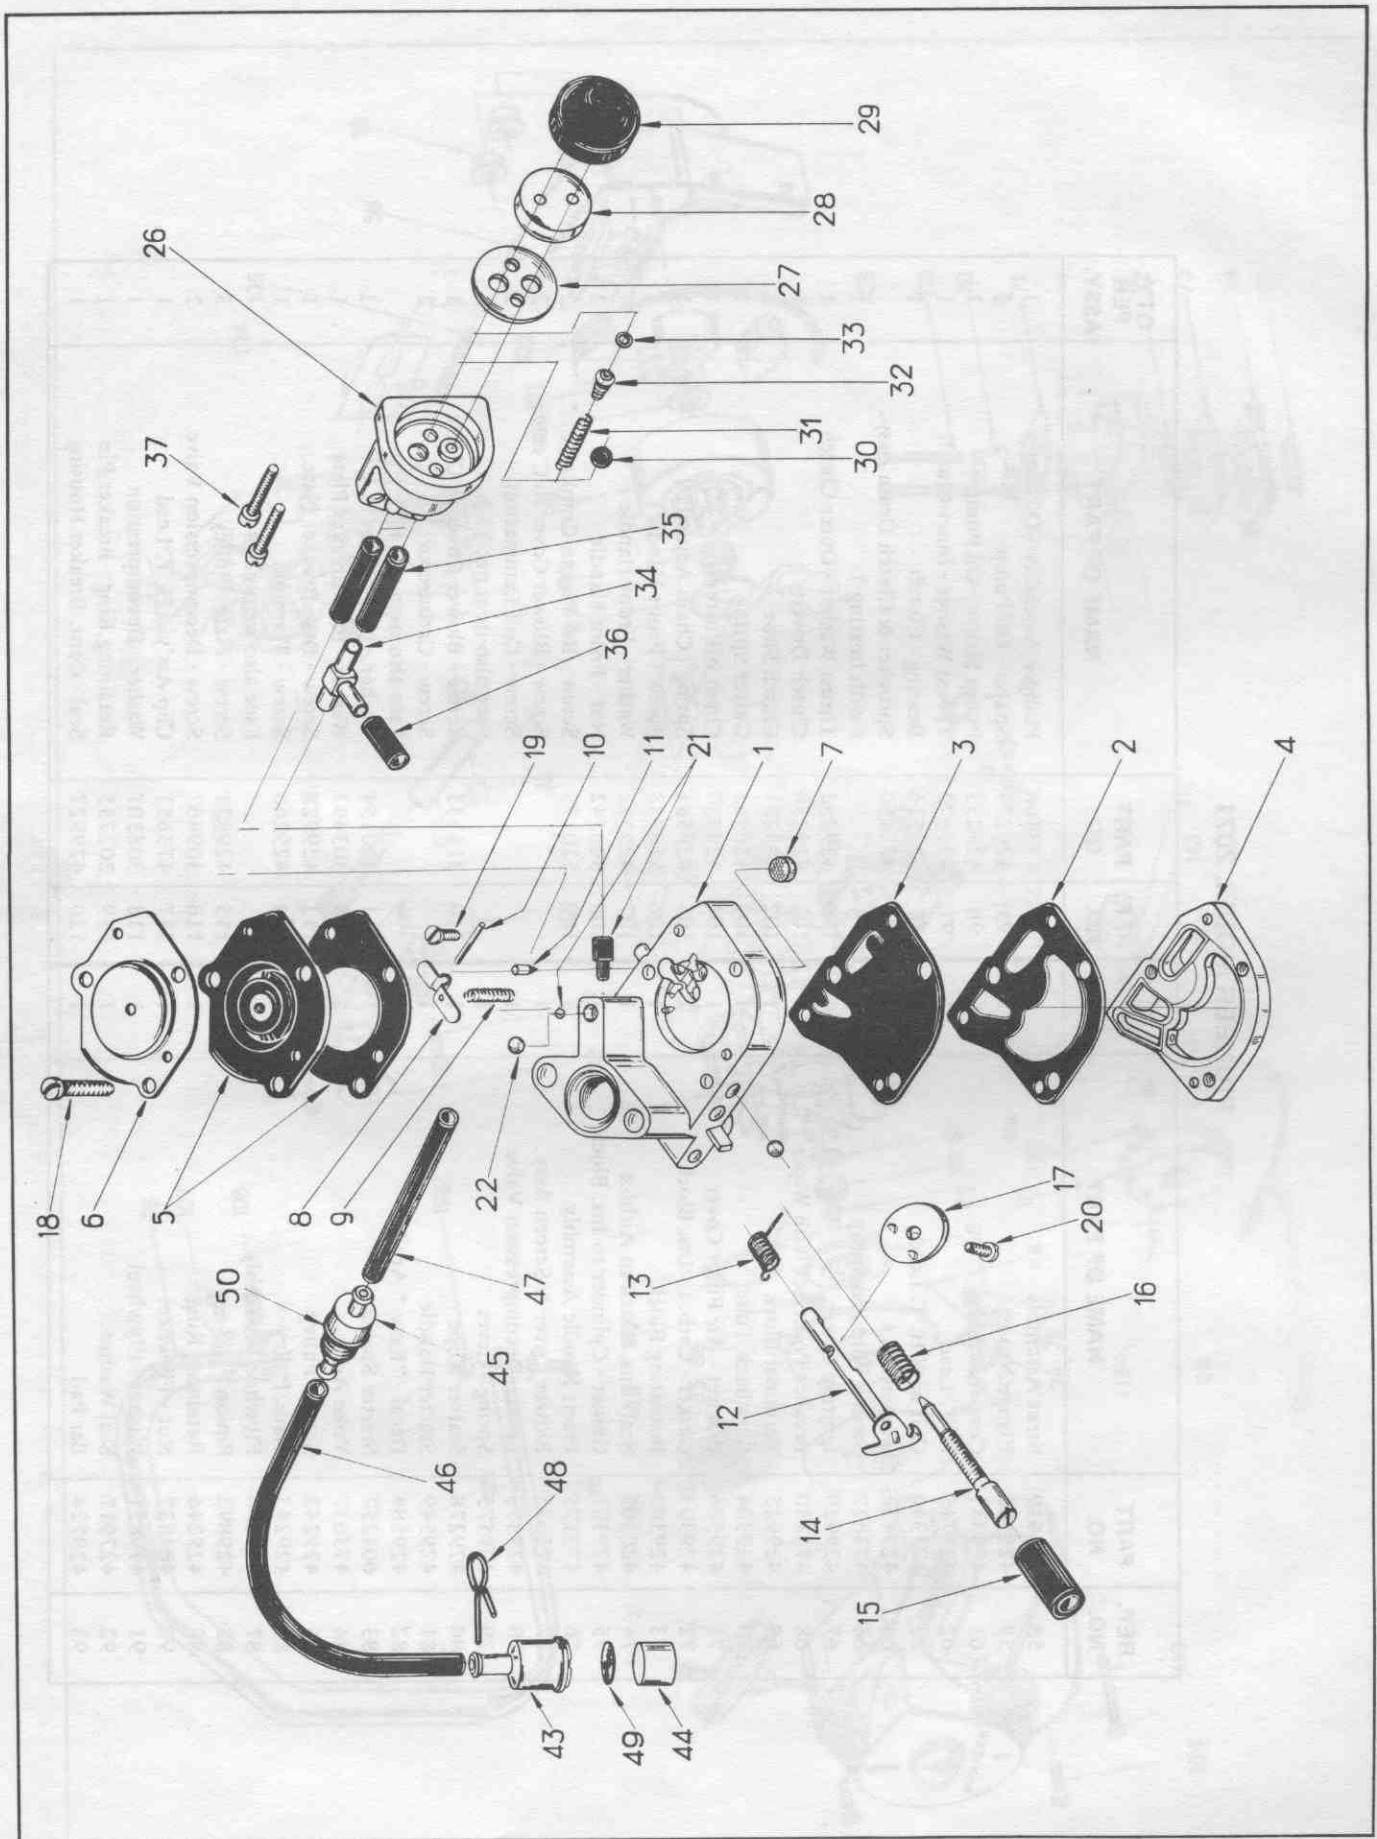

FUEL SYSTEM GROUP

ITEM NO.	PART NO.	NAME OF PART	QTY. PER ASSY.	ITEM NO.	PART NO.	NAME OF PART	QTY. PER ASSY.
CARBURETOR COMPLETE							
1	473688	Carburetor Complete	1	13	429404	Spring - Throttle Return	1
2	429286	Gasket - Diaphragm - Fuel Pump	1	14	429455	Adjustment Needle	1
3	429285	Diaphragm - Fuel Pump	1	15	429449	Hose - Low Speed Adjustment	1
4	429293	Cover - Fuel Pump	1	16	310393	Spring - Needle	1
5	473600	Diaphragm Assembly	1	17	429297	Throttle Valve	1
6	429294	Cover - Diaphragm	1	18	316056	Screw - Cover to Carb.	3
7	429292	Screen	1	19	317267	Screw - Inlet Pin	1
8	429772	Lever - Inlet Control	1	20	303760	Screw - Throttle	1
9	429298	Spring - Lever - Inlet Valve	1	21	473383	Plug and Ball - Metering Valve Assembly	1
10	429299	Pin - Lever - Inlet Valve	1	22	304201	Lead Shot	2
11	429427	Needle - Inlet Valve - Carb.	1				
12	473170	Throttle Shaft & Lever Assy.	1				

PART NO. 473174 - PRIMER PUMP ASSEMBLY COMPLETE

26	429316	Primer Body	1	33	308528	"O" Ring-Stem	1
27	429419	Gasket - Plate to Primer Body	1	34	427896	Tee Fitting	1
28	429420	Valve Plate	1	35	429451	Fuel Hose - to Carb. (1)	2
29	429413	Bulb	1	36	429416	Fuel Hose - Tee to Primer (1)	1
30	429320	Disc Valve	1	37	429421	Fuel Hose - Tee to Carb.	2
31	426837	Spring - Valve	1				
32	426835	Stem - Valve	1				

FUEL PICKUP ONLY

43	473459	Fuel Pick-up Assembly	1	46	429677	Fuel Line - Pickup Head	1
44	425670	Felt - Pickup	1	47	429383	Fuel Line - Tank to "T"	1
45	473772	Connector Ass'y - Pickup Head to Tank Wall	1	48	429471	Clamp	1
				49	429530	Screen - Fuel - Pickup	1
				50	305857	"O"-Ring - Connector	1