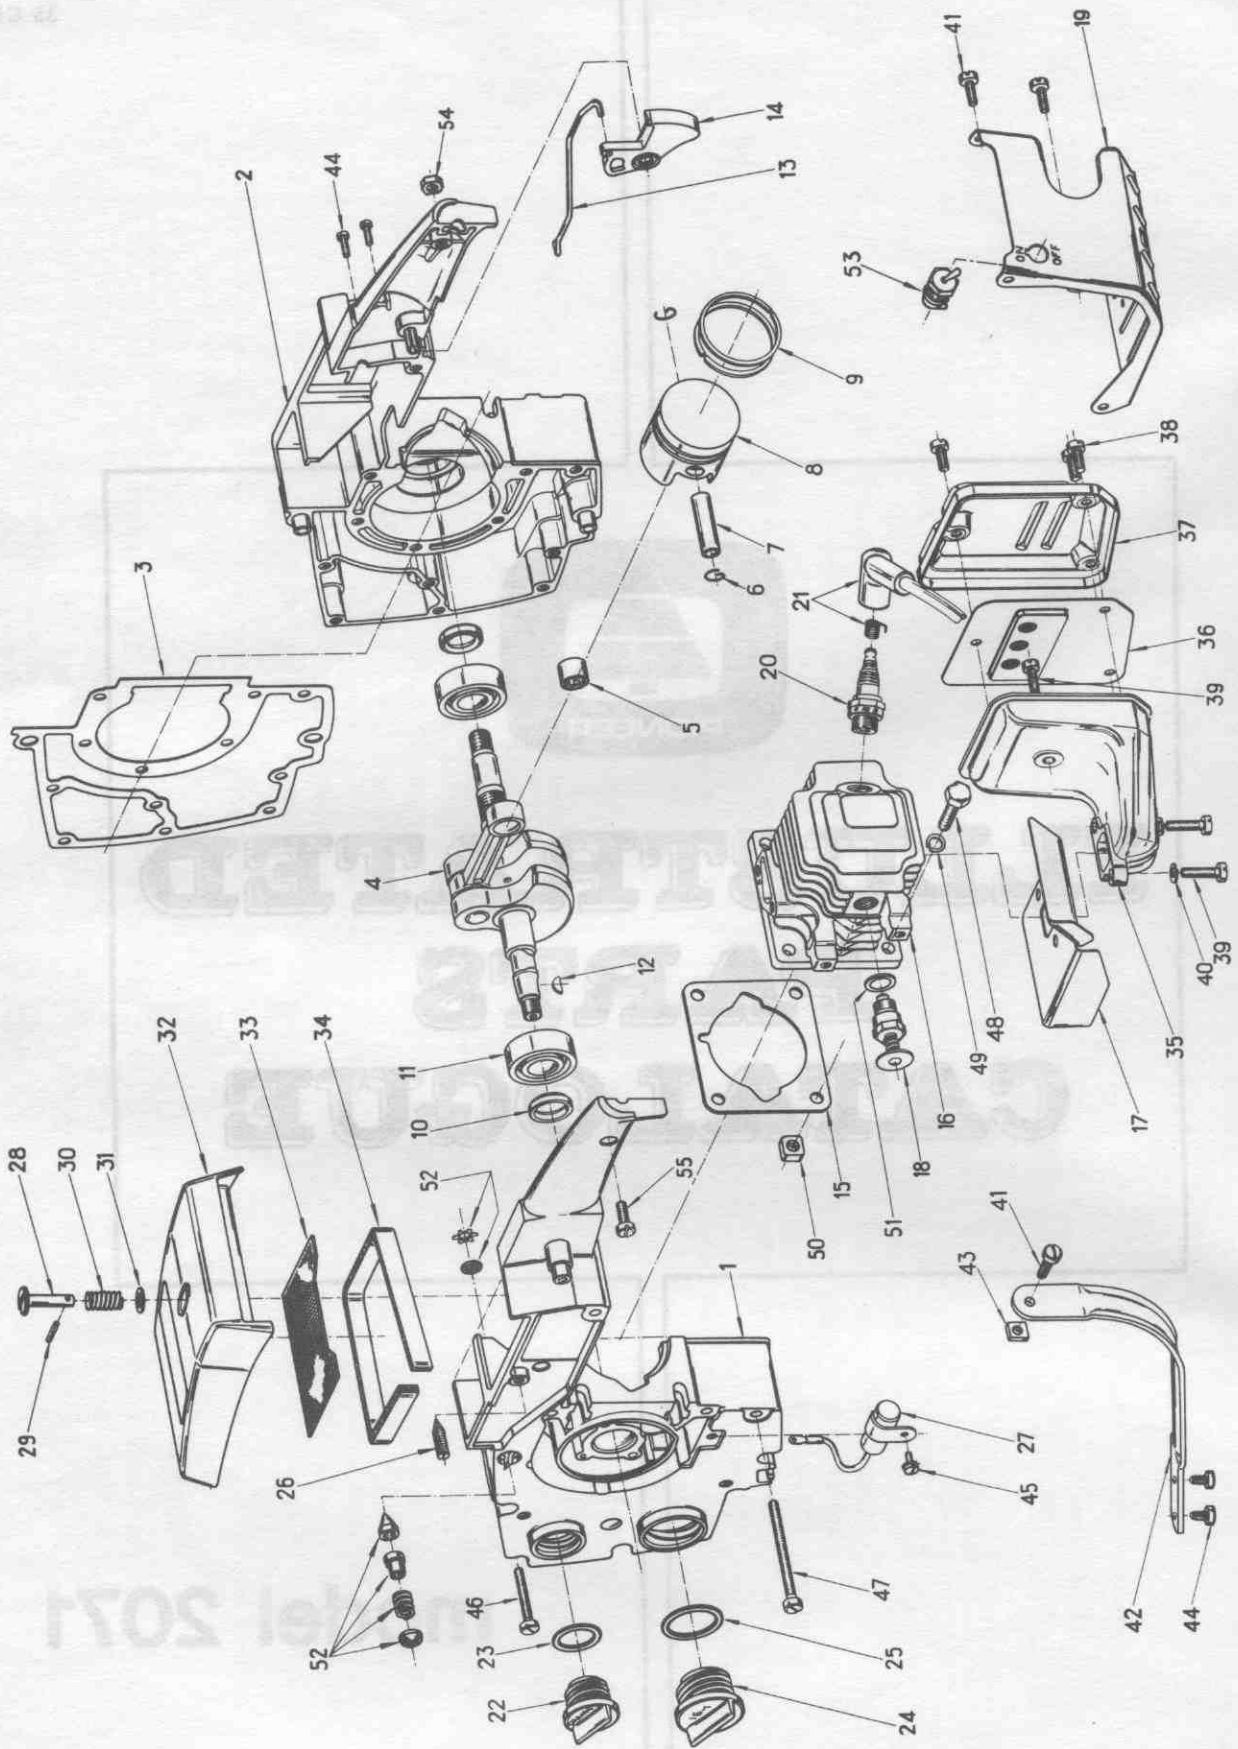

# **ILLUSTRATED PARTS CATALOGUE**

**model 2071**

PIONEER MODEL 2071

REF. NO.	PART NO.	NAME OF PART	QTY. PER ASSY.	REF. NO.	PART NO.	NAME OF PART	QTY. PER ASSY.
1	473790	Crankcase Half Assy.-Mag. Side	1	31	552499	Washer-Air Filter Cover	1
2	473583	Crankcase Half Assy.-Strut Side	1	32	429578	Air Filter Cover	1
3	429228	Gasket - Crankcase	1	33	429310	Air Filter Element	1
4	473176	Crankshaft & Conrod Assy.	1	34	429276	Sealing Strip - Air Filter Cover	1
5	427662	Bearing - Wristpin	1	35	429593	Muffler Body	1
6	427671	Retainer - Wristpin	2	36	473523	Baffle & Screen Assy.-Muffler	1
7	429216	Wristpin	1	37	429568	Cover - Muffler	1
8	473150	Piston Assembly	1	38	307193	Screw - Muffler Cover	3
9	473155	Piston Ring Set	1	39	510195	Screw - Muffler to Cylinder ( see also item no. 109 )	3
10	428746	Oil Seal	2	40	306546	Lockwasher - Muffler to Cylinder	2
11	427849	Main Bearing	2	41	306286	Screw-Cylinder Shroud to C'case	2
12	429271	Key - Flywheel	1	42	429726	Screw - Handle Brace	1
13	429261	Throttle Link	1	43	306542	Rear Handle Brace	1
14	427696	Throttle Trigger	1	44	429266	Nut - Handle Brace	1
15	429262	Gasket - Cylinder	1	45	311516	Screw - Primer Pump to C'case	2
16	429561	Cylinder	1	46	307190	Screw - Handle Brace ( see also item no. 114 )	2
17	429309	Muffler Shroud	1	47	316133	Screw - Condenser to Crankcase	1
18	473524	Decompression Valve Assy.	1	48	300635	Screw - Crankcase Halves	13
19	429852	Cylinder Shroud	1	49	306985	Screw - Cyl. Shroud to Crankcase ( see also item no. 110 )	1
20	428601	Spark Plug (packaged) ( C6J )	1	50	315381	Screw - Cylinder Base	4
21	580339	Sparky Cover Assembly	1	51	429702	Lockwasher - Cylinder Base	4
22	473770	Oil Cap Assy.	1	52	473589	Nut - Cylinder Base	4
23	429324	"O" Ring - Oil Cap	1	53	429590	Washer - Decompression Valve	1
24	473769	Gas Cap Assy.	1	54	306531	Air Vent Valve ( packaged )	1
25	429322	"O" Ring - Gas Cap	1	55	307175	Grounding Switch	1
26	429376	Idle Adjustment Screw	1			Nut - Rear Handle	1
27	473161	Condenser Assembly	1			Screw - Rear Handle	1
28	429313	Fastener Pin-Air Filter Cover	1				
29	429314	Pin - Air Filter Cover	1				
30	429312	Spring - Air Filter Cover	1				