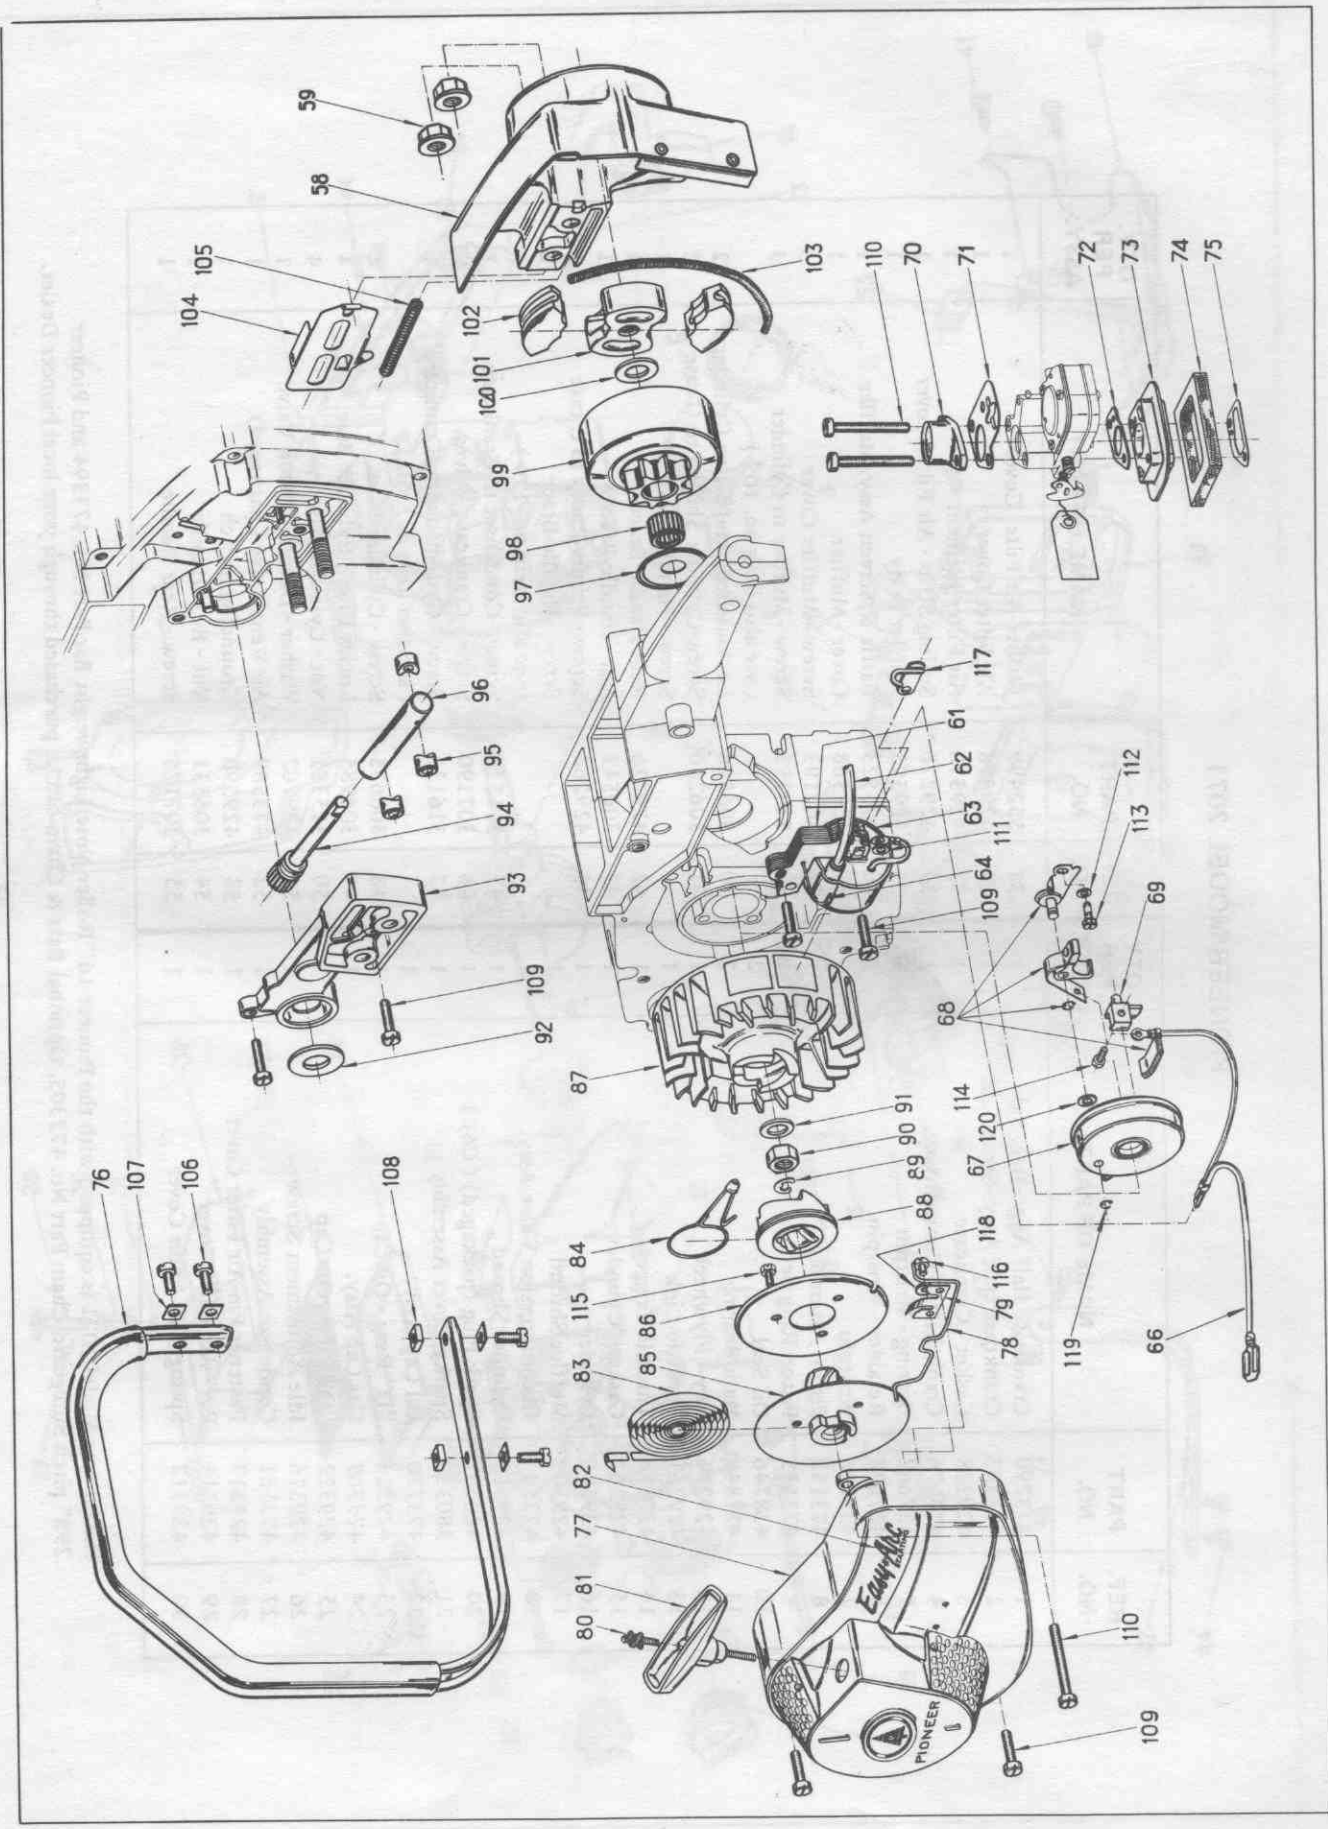

PIONEER MODEL 2071

REF. NO.	PART NO.	NAME OF PART	QTY. PER ASSY.	REF. NO.	PART NO.	NAME OF PART	QTY. PER ASSY.
58	473619	Strut Assembly	1	94	473166	Plunger Assembly - Oil Pump	1
59	429903	Flange Nut	2	95	429274	Spacer - Oil Pump	3
61	473341	Core Assembly	1	96	429233	Pump Sleeve - Oil Pump	1
62	427745	H. T. Lead	1	97	429672	Thrust Washer - Inner Clutch	1
63	473340	Coil with H. T. Lead	1	98	429526	Bearing - Clutch	1
64	429422	Retainer	1	99	473156	Sprocket & Clutch Drum Assy. (with bearing)	1
66	473627	Switch Wire Assembly	1	100	429252	Thrust Washer - Outer Clutch	1
67	429929	Ignition Cover	1	101	429250	Clutch Driver	1
68	473750	Breaker Point Set with Wiper	1	102	429251	Clutch Shoe	2
69	429925	Terminal Block	1	103	426964	Garter Spring	1
70	429304	Blowback Tube	1	104	429580	Chain Adjuster	1
71	429306	Bracket - Air Filter Cover	1	105	429581	Spring - Chain Adjuster	1
72	429303	Gasket - Carb. to Ins. Block	1	106	510338	Screw - Front Handle	4
73	429302	Insulating Block	1	107	429472	Washer - Front Handle	4
74	429305	Seal - Ins. Block to Airbox	1	108	306542	Nut - Front Handle	2
75	429301	Gasket - Cylinder to Ins. Block	1	109	510195	Screw - Bar Pad to Crankcase	2
76	473175	Front Handle Assembly	1	110	316133	Screw - Blower Cover to C'case	2
77	473635	Blower Cover & Screen Assy.	1	111		Screw - Coil Lamination (see also item no. 39)	2
78	429573	Lever - Decompression Valve	1	112		Screw - Blower Cover to C'case	2
79	429575	Spring - Lever	1	113		Screw - Carburetor (see also item no. 47)	2
80	429278	Starter Rope	1	114		Washer - Lamination	1
81	429549	Starter Handle	1	115	300154	Washer - Base Breaker Plate	1
82	429584	Decal - "Easy * Arc"	1	116	303497	Screw - Base Breaker Plate	1
83	604257	Starter Spring	1	117	429928	Screw - Terminal (see also item no. 44)	1
84	473637	Yoke Ass'y.	1	118	429266	Screw - Plate - Pulley	3
85	429242	Starter Pulley	1	119	429821	Screw - Decompression Valve	2
86	429243	Plate, Pulley	1	120	309467	Clip Ass'y. - H. T. Lead	1
87	473160	Flywheel Assembly	1	118	308507	Washer - Decompression	1
88	429892	Pinion	1	119	202755	Retaining Ring - Breaker Pin	1
89	429246	Retaining Ring	1	120	429927	Seal - Cont. Breaker Housing	1
90	404837	Nut - Flywheel	1				
91	429851	Washer - Flywheel	1				
92	427917	Seal Washer	1				
93	429724	Bar Pad	1