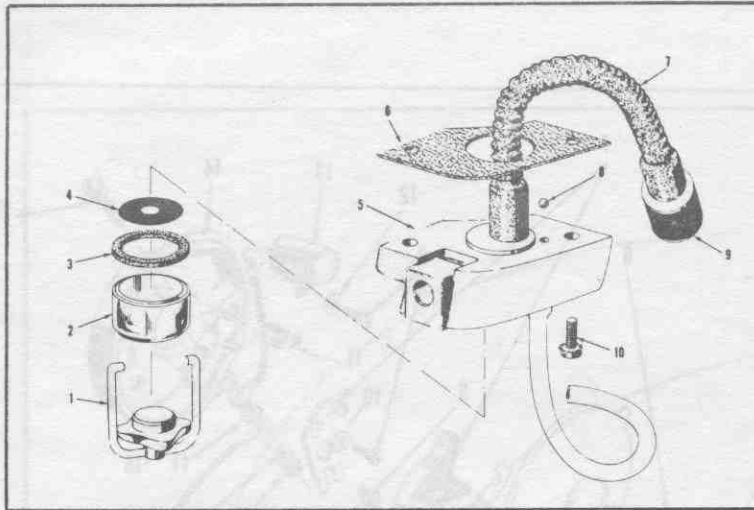

FUEL FILTER SYSTEM PARTS LIST

Ref. No.	Part No.	Description	Qty. Req'd.
1	377607	Clamp Unit	1
2	303121	Sediment Bowl	1
3	427369	Gasket - Filter Bowl	1
4	427123	Screen	1
5	471932	Fuel Filter Body Assy. (complete with lead shot)	1
6	428828	Gasket (Filter to Rear Handle)	1
7	425343	Flex Pickup Line	1
8	304201	Lead Shot	1
9	471121	Pickup Head Assy.	1
10	307194	Screw (Fuel Filter Body)	2