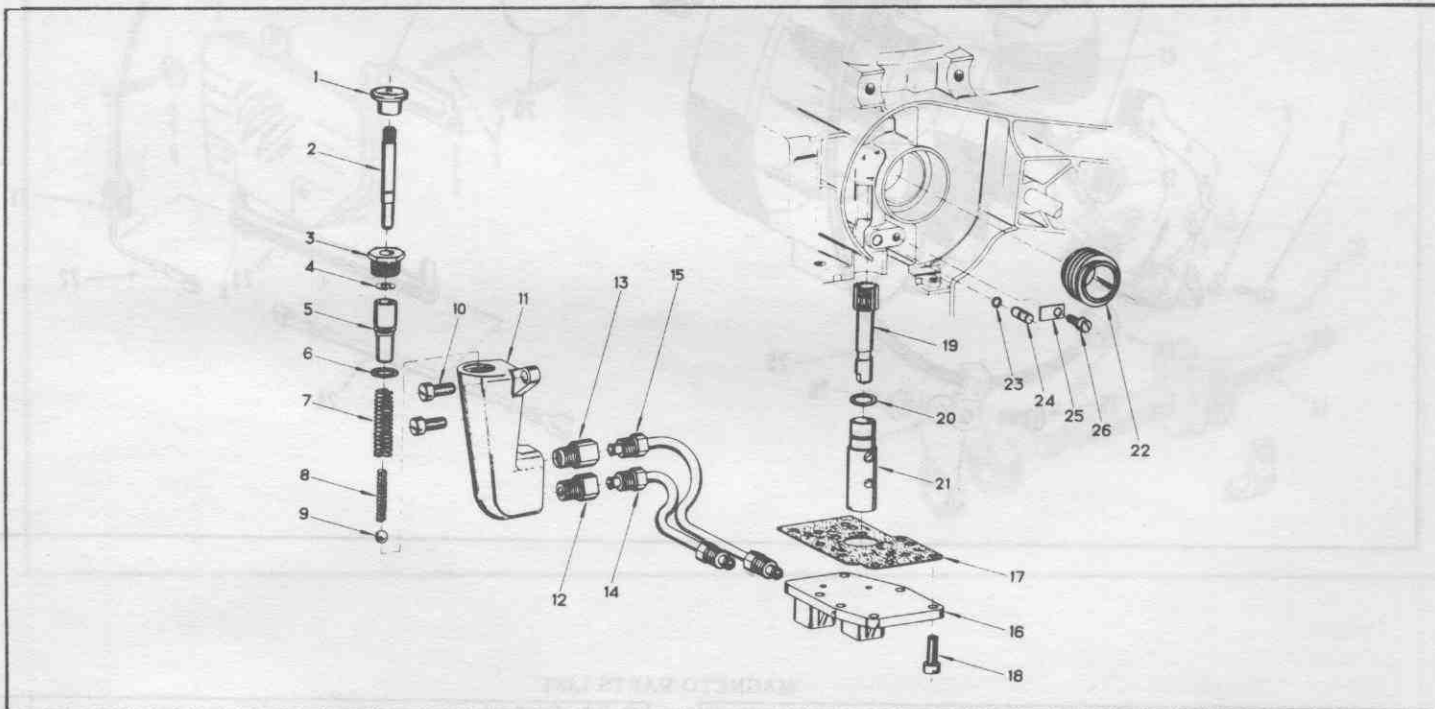

OIL PUMP

Ref. No.	Part No.	Description	Qty. Req'd.	Ref. No.	Part No.	Description	Qty. Req'd.
1	427704	Oiler Button	1	10	307194	Screw (Oil Pump to R.Hdle)	2
2	428818	Plunger Rod	1	11	428737	Oil Pump Body	1
3	428738	End Cap	1	12	428001	Fitting - Oiler Line	1
4	202755	Retaining Ring	1	13	471478	Outlet Valve Assy.	1
5	428343	Plunger	1	14	471940	Oil Line(Junc.Plto In. Vlv)	1
6	428906	O Ring	1	15	471941	Oil Line(Junc.Plto In. Vlv)	1
7	428357	Plunger Spring	1	16	429499	Junction Plate	1
8	428342	Ball Spring	1	17	427102	Gasket	1
9	428341	Ball 1/4" Dia.	1	18	305230	Screw	6