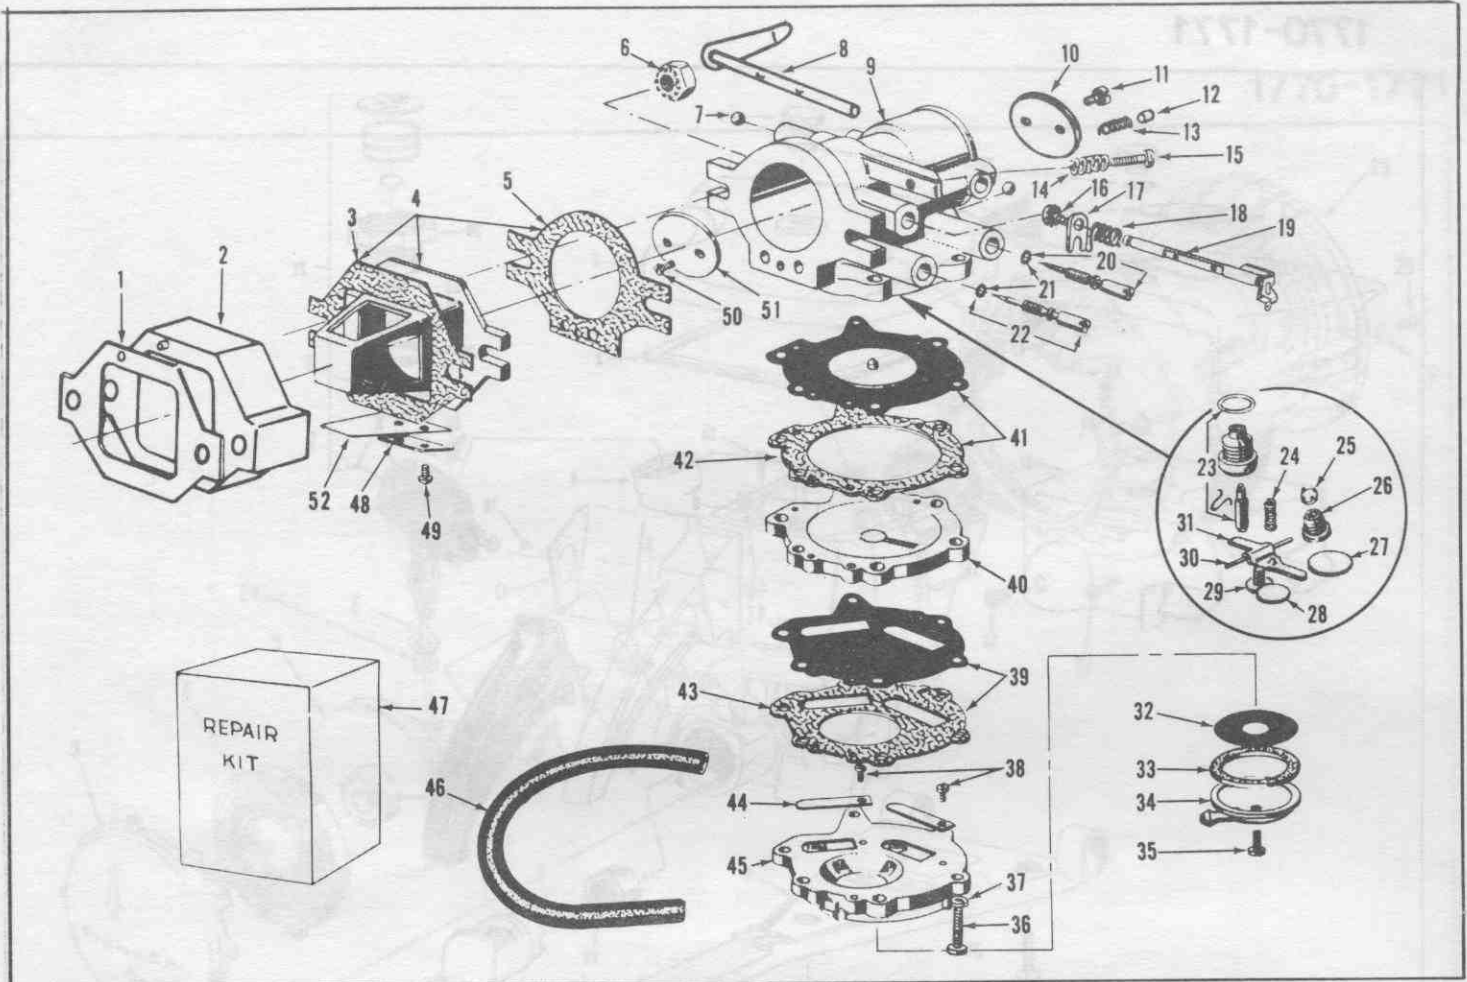

CARBURETOR AND REED VALVE ASSEMBLIES PARTS LIST

Ref. No.	Part No.	Description	Qty. Req'd.	Ref. No.	Part No.	Description	Qty. Req'd.
†	473336	Carburetor Assy. Complete	1	27	202310	Core Plug	1
1	428752	Gasket	1	28	303405	Core Plug	1
2	428751	Insulating Block	1	29	309457	Screw (Hinge Pin)	1
3	427136	Gasket (Rear Handle)	1	30	309456	Hinge Pin	1
4	471116	Reed Valve Assy.	1	31	309420	Lever (Inlet Control)	1
5	427137	Gasket (Reed to Carb.)	1	32	427123	Screen	1
6	304609	Keys Nut	2	33	427369	Gasket (Screen)	1
7	304201	Lead Shot	2	34	310407	Cover	1
8	472207	Choke Shaft & Lever Assembly	1	35	306915	Screw (Cover)	1
9	473337	Carburetor Body & Bushing Assy.	1	36	427248	Screw (Hsg. to Body)	6
10	309448	Choke Valve	1	37	306310	Washer	6
11	303760	Screw (Choke Valve)	2	38	310822	Screw (Valve to Hsg.)	2
12	309449	Friction Pin	1	39	379234	Fuel Pump Diaphragm & Gasket Set	1
13	303236	Spring	1	40	309323	Plate (Diaphragm - Carb.)	1
14	309473	Spring (Idle Adj.)	1	41	379233	Metering Diaphragm & Gasket Set	1
15	309462	Screw (Idle Adj.)	1	42	309463	Metering Gasket	1
16	307191	Screw	1	43	309464	Pump Gasket	1
17	310942	Retainer	1	44	309466	Valve (Fuel Pump)	2
18	309444	Spring Throttle Shaft	1	45	309320	Hsg. & Nipple Assy.	1
19	471935	Throttle Shaft Assembly	1	46	427126	Pickup Line	1
20	379232	Low Speed Adj. Needle	1	47	379235	Repair Kit	1
21	304598	"O" Ring (Low & High Speed)	2	48	427135	Retainer Plate	4
22	379232	Hi Speed Adj. Needle	1	49	303764	Screw (Plate)	8
23	473338	Inlet Needle & Seat Assembly	1	50	303760	Screw (Throttle Valve)	2
24	309455	Spring (Lever)	1	51	311767	Throttle Valve	1
25	309422	Check Valve	1	52	427134	Reed	4
26	309421	Valve Seat	1