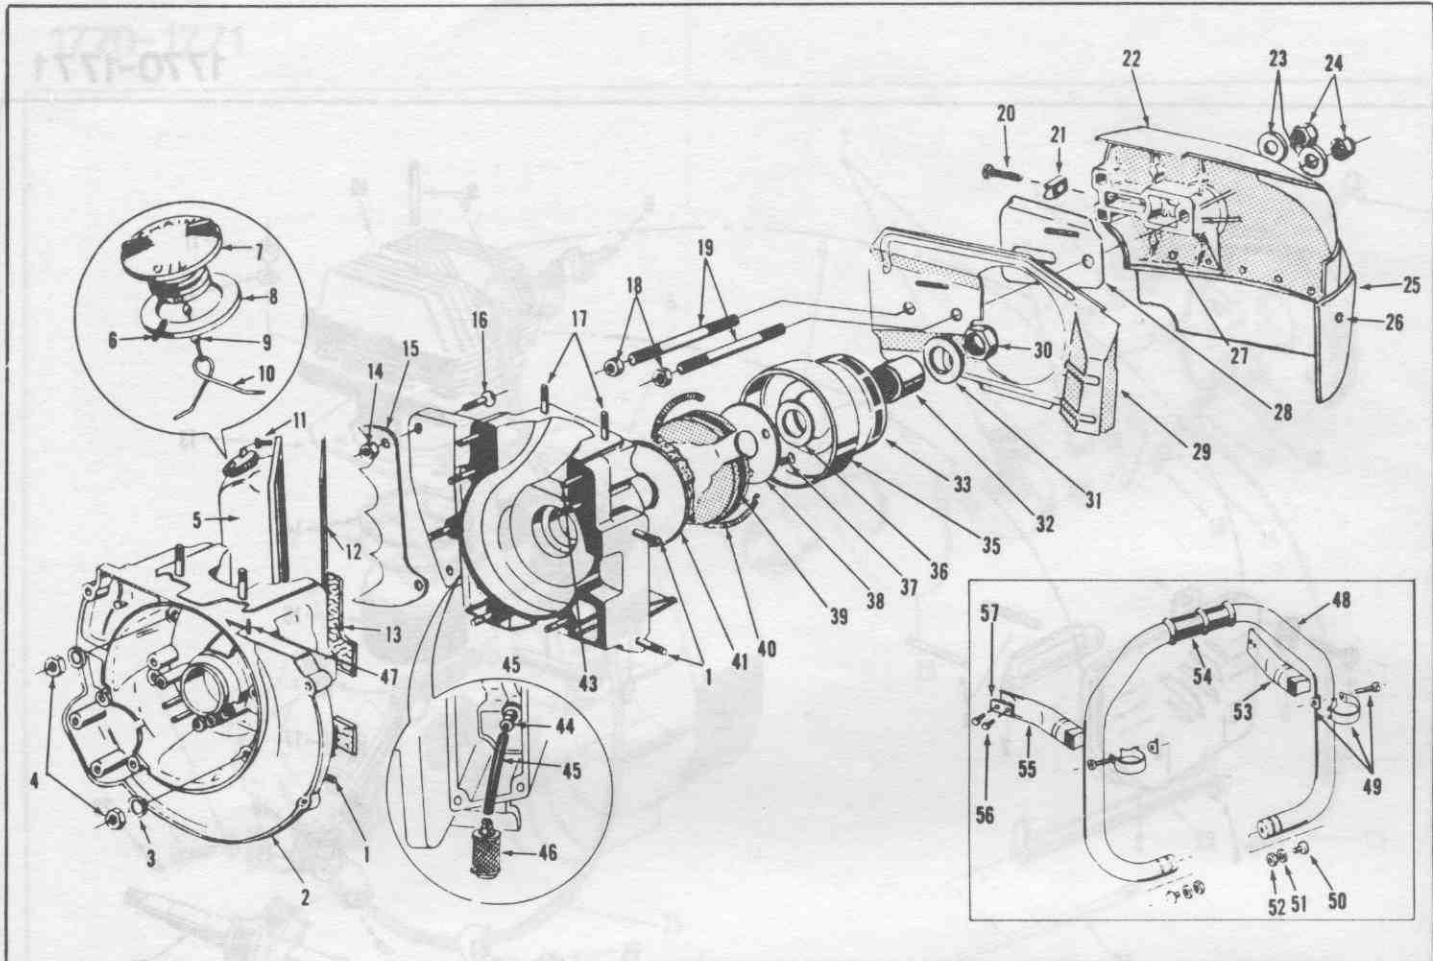

CRANKCASE AND CLUTCH ASSEMBLY PARTS LIST

Ref. No.	Part No.	Description	Qty. Req'd.	Ref. No.	Part No.	Description	Qty. Req'd.
1	425578	Stud	4	28	429400	Outer Guide Plate	1
2	473384	C'Case Assy.	1	29	427991	Inner Guide Plate	1
3	306396	Lockwasher	5	30	427181	Nut (Sprocket)	1
4	306397	Nut	5	31	427413	Washer (Sprocket)	1
5	427195	Cover (Oil Tank)	1	32	425091	Needle Bearing	1
6	427289	Taper Pin	1	33	471563	Sprocket Segment - .4 Pitch	1
7	427286	Body	1	35	471401	Drum and Spline Assy.	1
8	425074	Gasket	1	36	427185	Thrust (Washer)	1
9	427277	Bead Chain	1	37	302104	Screw (Clutch)	3
10	427288	Lock Spring	1	38	427270	Retaining Plate	1
11	302948	Screw (Oil Cover)	4	39	427187	Clutch Shoe	3
12	427196	Gasket (Oiler Body)	1	40	427188	Clutch Spring	1
13	427509	Gasket	1	41	470978	Clutch Driver Assy.	1
14	427170	Nut	2	43	427073	Taper Pin	2
15	471018	Eastern Pivot Grip Assy.	1	44	426220	Oiler Intake Connector	1
*	471019	Western Pivot Grip Assy.	1	45	426200	Oiler Inlet Tube	1
16	130491	Screw	2	46	470193	Oiler Pickup Assy.	1
17	425578	Studs	9	47	311534	Roll Pin	1
18	425078	Nut (Strut Stud)	2	48	473331	Front Handle Assy. (1771)	1
19	427242	Stud (Strut)	2	49	428963	Clamp Assy.	2
20	202190	Tension Screw	1	50	306501	Bolt	2
21	425672	Tension Pin	1	51	306325	Washer	2
22	471524	Strut Assy.	1	52	306932	Nut	2
*	471189	Bow Strut Assy.	1	53	429395	Front Handle Brace Blower Side	1
23	425116	Washer (Strut)	2	54	471016	Front Handle Grip	1
24	425031	Nut (Strut)	2	55	429394	Front Handle Brace - Strut Side	1
25	428907	Deflector	1	56	304607	Screw Hdle. Brace to Tank	4
26	428007	Rivet - Long	1	57	428916	Plate - Handle Brace Mtg.	2
27	427992	Rivet - Short	6	*	428956	Pivot Grip Support Bracket	1

* Not Shown