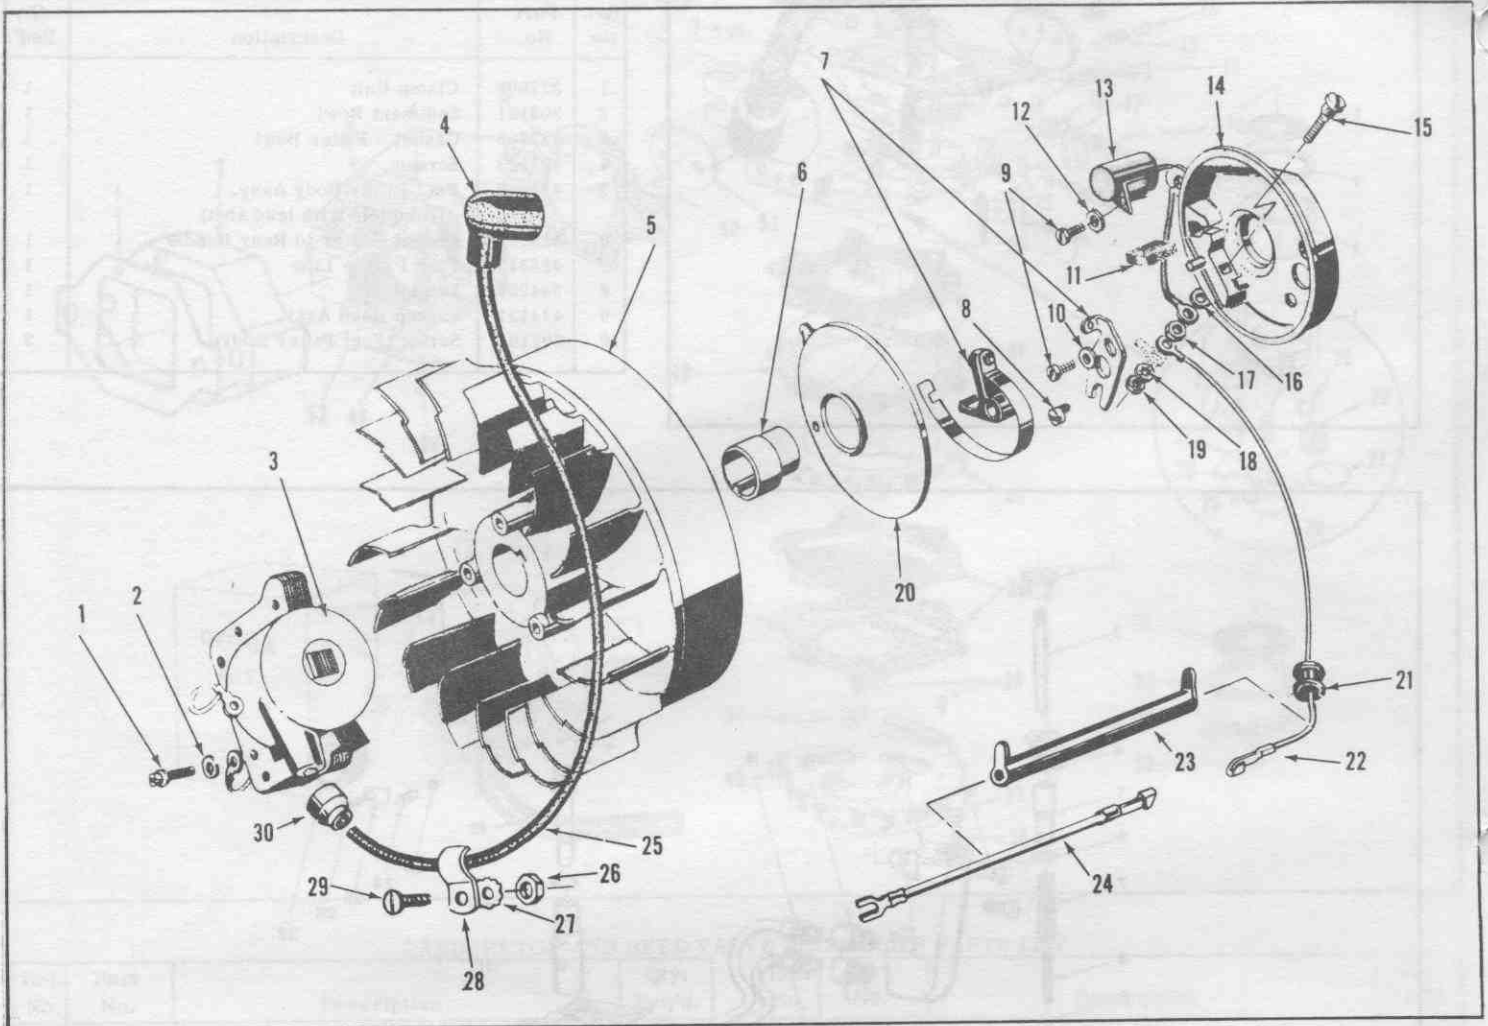

1770-1771

MAGNETO PARTS LIST

Ref. No.	Part No.	Description	Qty. Req'd.
1	510397	Screw	3
2	300154	Washer	1
3	580454	Oil & Lamination Assy.	1
4	580339	Sparky Assy.	1
5	471937	Flywheel Assy.	1
6	510603	Cam	1
7	580560	Breaker Point Set	1
8	510185	Eccentric Screw	1
9	307193	Screw (Cond. to C'Case)	2
10	303497	Washer	1
11	429505	Oiler Wick	1
12	303497	Washer	1
13	426528	Condenser	1
14	510579	Hsg. (Contact Breaker)	1
15	426522	Terminal Screw	1

Ref. No.	Part No.	Description	Qty. Req'd.
16	307189	Washer	1
17	302437	Nut	1
18	307247	Washer	1
19	302437	Nut	1
20	510577	Cover (Breaker Hsg.)	1
21	425338	Switch Wire Grommet	1
22	471985	Switch Wire Assy. (Mag. End)	1
23	303806	Insulating Sleeve	1
24	471986	Switch End (Wire Assy.)	1
25	426232	Hi Tension Wire	1
26	130450	Nut	1
27	303916	Washer	1
28	120001	Clamp	1
29	302812	Screw	1
30	313586	Insulating Cover	1