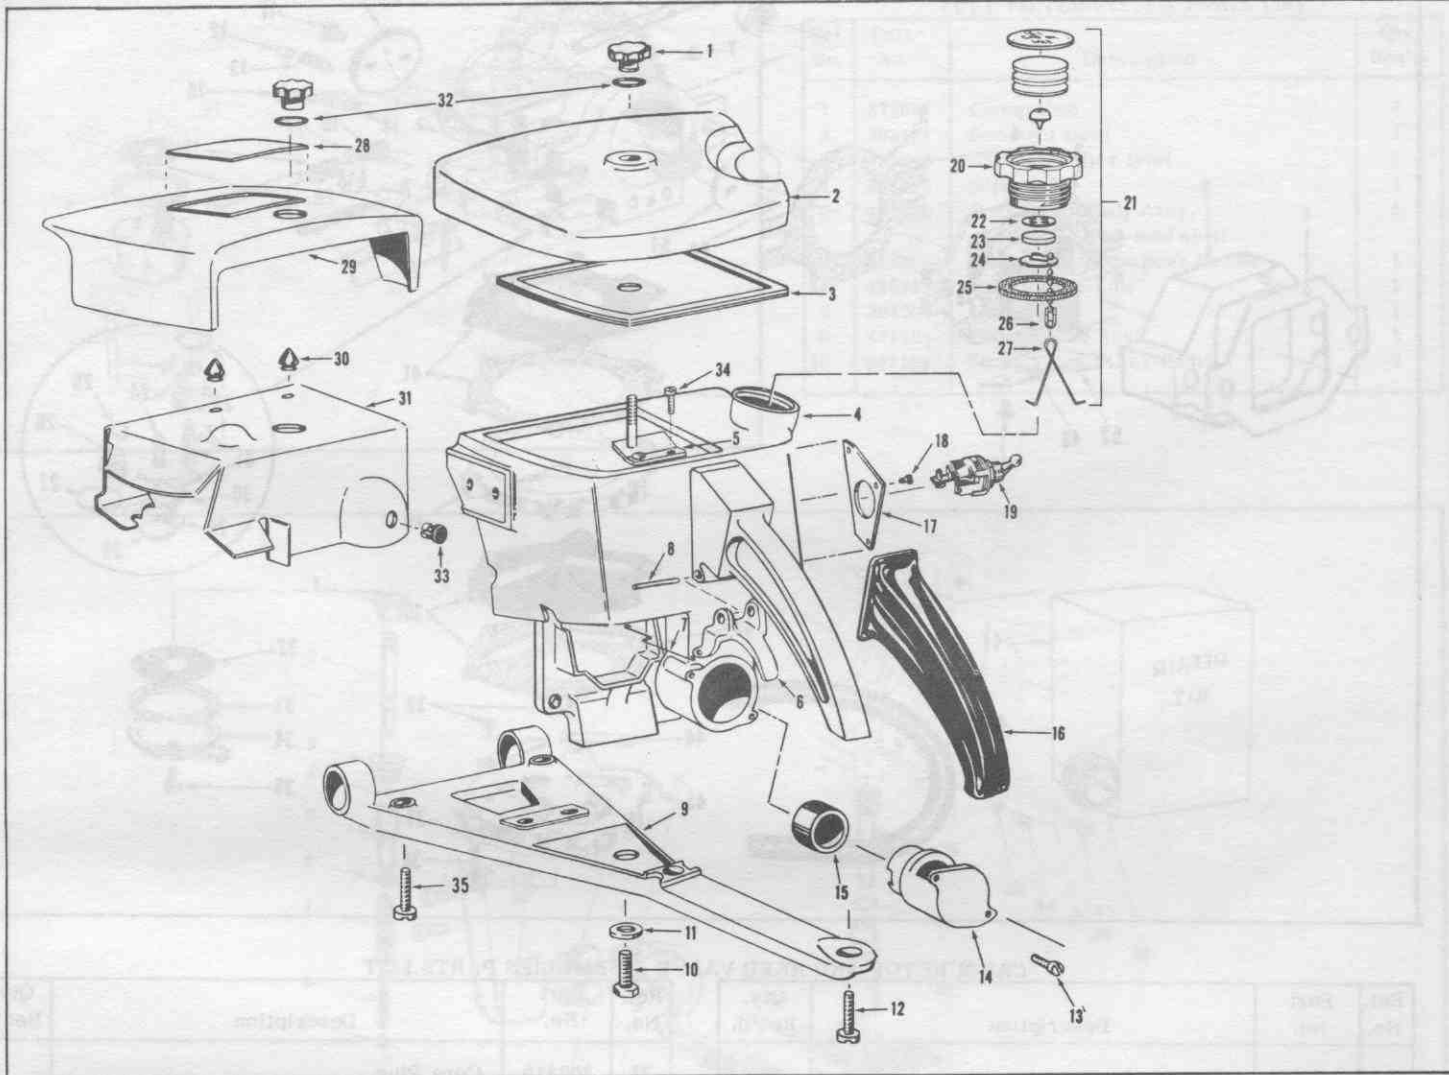

1770-1771

REAR HANDLE ASSEMBLY

Ref. No.	Part No.	Description	Qty. Req'd.	Ref. No.	Part No.	Description	Qty. Req'd.
1	471357	Knob Assembly	2	18	307191	Screw - Switch Cover	3
2	428764	Air Filter Cover	1	19	425101	Switch	1
3	471945	Air Filter Element	1	20	472245	Gas Cap	1
4	473261	Rear Handle & Fuel Tank (with parts marked x)		21	472244	Gas Cap Assembly	1
5	472221	Ret. Plate and Bolt Assembly	1	22	428600	Filter Support Plate	1
6	428750	Throttle Trigger	1	23	427994	Filter Disc	1
7	428836	Throttle Link	1	24	427278	Cover - Valve	1
8	426636	Roll Pin	1	25	425087	Gasket	1
9	429346	Base Plate	1	26	427277	Bead Chain	1
10	300646	Screw (Base Plate to C'Case - 2) (Base Plate to Rear Handle - 3)	5	27	427213	Lock Spring	1
11	306396	Lock Washer	5	28	429494	Decal 1771	1
12	307194	Screw (Base Plate to Rear Handle)	1	29	429347	Outer Shroud	1
13	305230	Screw (Adaptor to Rear Handle)	2	30	426746	Grommet	2
14	429350	Adaptor	1	31	473177	Inner Shroud Assembly	2
15	428840	Intake Grommet	1	32	304614	"O" Ring	2
16	428763	Handle Grip	1	33	602844	Rubber Cap	1
17	428761	Switch Cover	1	34	307194	Screw	2
				35	302288	Screw - Base Plate to C'Case Half	2