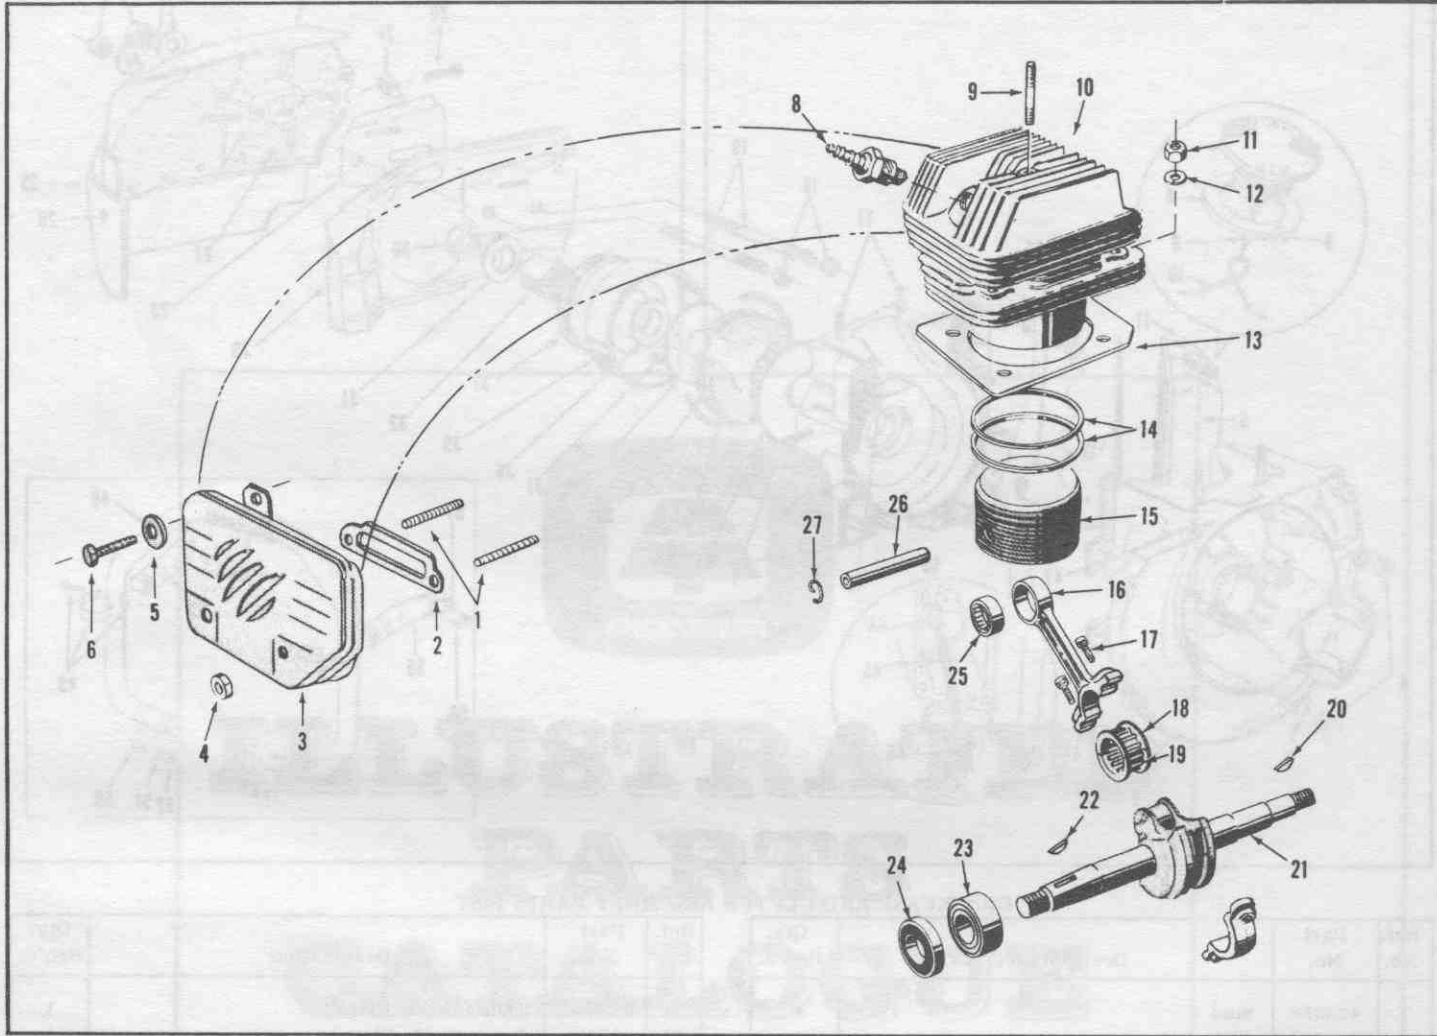

ENGINE PARTS LIST

Ref. No.	Part No.	Description	Qty. Req'd.
1	427601	Stud (Muffler)	2
2	427600	Gasket (Muffler)	1
3	471860	Muffler Assy.	1
4	304609	Nut (Muffler)	2
5	308134	Washer (Muffler)	1
6	302468	Screw (Muffler)	1
8	428586	C-J 6 Spark Plug ●	1
9	429353	Stud	1
10.	473262	Cylinder Assy.	1
11.	306397	Nut (Cylinder to Crankcase)	4
12	306396	Washer (Cylinder to Crankcase)	4
13	427523	Gasket (Cyl. Base) Pack Of 5 - 471241	1
14	473381	Ring Set	1
15	473382	Piston W/ Dowel Pin	1

Ref. No.	Part No.	Description	Qty. Req'd.
16	470168	Connecting Rod	1
17	304610	Screw - Socket Head	2
18	470927	Bearing Cage Assy.	1
19	470926	Needles (Pkg. of 12)	1
20	427179	Key - Clutch	1
21	471942	Crankshaft	1
22	425061	Key - Flywheel	1
23	425066	Bearing	2
24	425076	Seal	2
25	429131	Needle Brg.	1
26	427480	Wrist Pin	1
27	425062	Retaining Pin	2

● Optional CJ4 428936