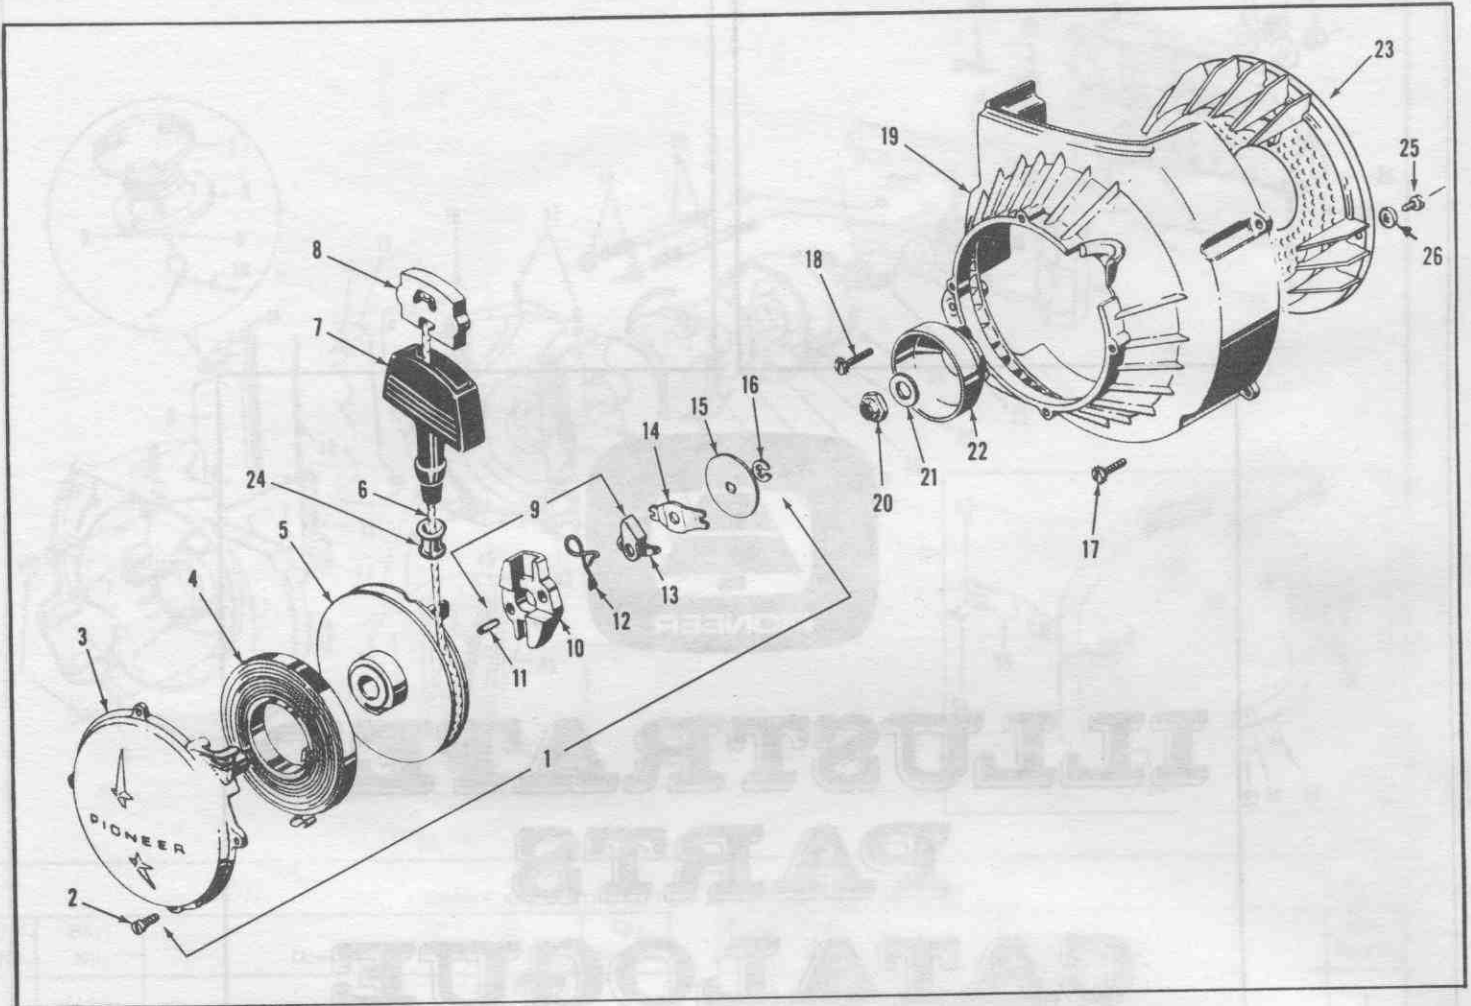

STARTER ASSEMBLY PARTS LIST

Ref. No.	Part No.	Description	Qty. Req'd.	Ref. No.	Part No.	Description	Qty. Req'd.
1	470968	Starter Assembly	1	15	427165	. Friction Plate	1
2	302948	. Screw (Cover to Housing)	4	16	202139	. "E" Ring	1
3	470969	. Starter Cover Assembly	1	17	302948	Screw (Blower to Crankcase)	3
4	427158	. Starter Rewind Spring	1	18	305725	Screw (Blower, Lamination Crankcase)	1
5	427159	. Starter Pulley	1	19	428745	Blower Cover	1
6	425846	. Starter Cord	1	20	425916	Flywheel Nut	1
7	427370	. Starter Handle	1	21	304671	Washer	1
8	427492	. Anchor	1	22	427167	Starter Cup	1
9	470970	. Starter Pawl Assembly	1	23	429405	Blower Guard	1
10	427161	. . Pawl Block	1	24	303560	Eyelet	1
11	427145	. . Roll Pin	2	25	429456	Screw (Guard to Blower Cover)	4
12	427163	. . Pawl Spring	1	26	303497	Washer	4
13	427162	. . Pawl	1				
14	427164	. Friction Spring	1