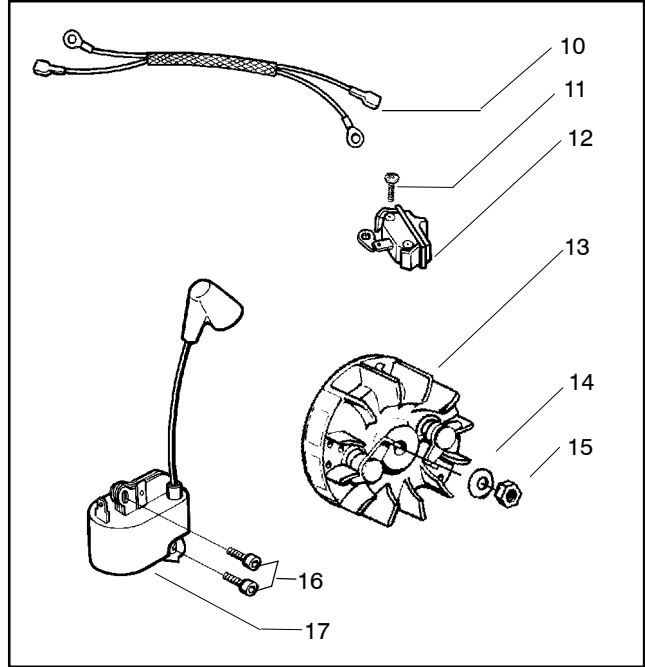

Ref.	Part No.	Description	Ref.	Part No.	Description	Ref.	Part No.	Description
1	530038491	Handle-Starter	12	503717901	Switch-Ignition	25	530015940	Screw
2	530069232	Kit-Rope	13	530039147	Assy. -Flywheel	26	530029870	Isolator
3	530015920	Screw	14	530015127	Washer-Flywheel	27	530055613	Assy. - Tank/Handle
4	530016080	Screw	15	530016071	Nut	28	530015843	Screw
5	530069313	Kit-Starter Pulley	16	530015895	Screw	29	530049876	Handle-Front
6	530015891	Spring-Recoil	17	530039143	Module - Ignition	30	530052439	Isolator-Front Handle
7	530047599	Assy-Fan Housing	18	530029869	Wire - Throttle	31	530029984	Isolator
8	530015892	Screw	19	530029863	Cap - Wire	32	530026119	Valve - Check
9	530015893	Screw	20	530029860	Pin	33	530038264	Plug - Vent
10	530403257	Assy-Leadwire Harness	21	530029861	Spring	34	530071266	Kit-Assy. Fuel Cap
11	530015896	Screw	22	530069587	Kit - Throttle Trigger			
			23	530069247	Kit - Fuel line			
			24	530014497	Assy.- Fuel Pickup			

✓ = NEW PART NUMBER FOR THIS IPL   * = REFER TO THE SERVICE REFERENCE INDICATED FOR MORE INFORMATION. (LOCATED AT END OF IPL)
● = THESE PARTS ARE ILLUSTRATED FOR CLARITY. ORDER COMPLETE ASSEMBLY.