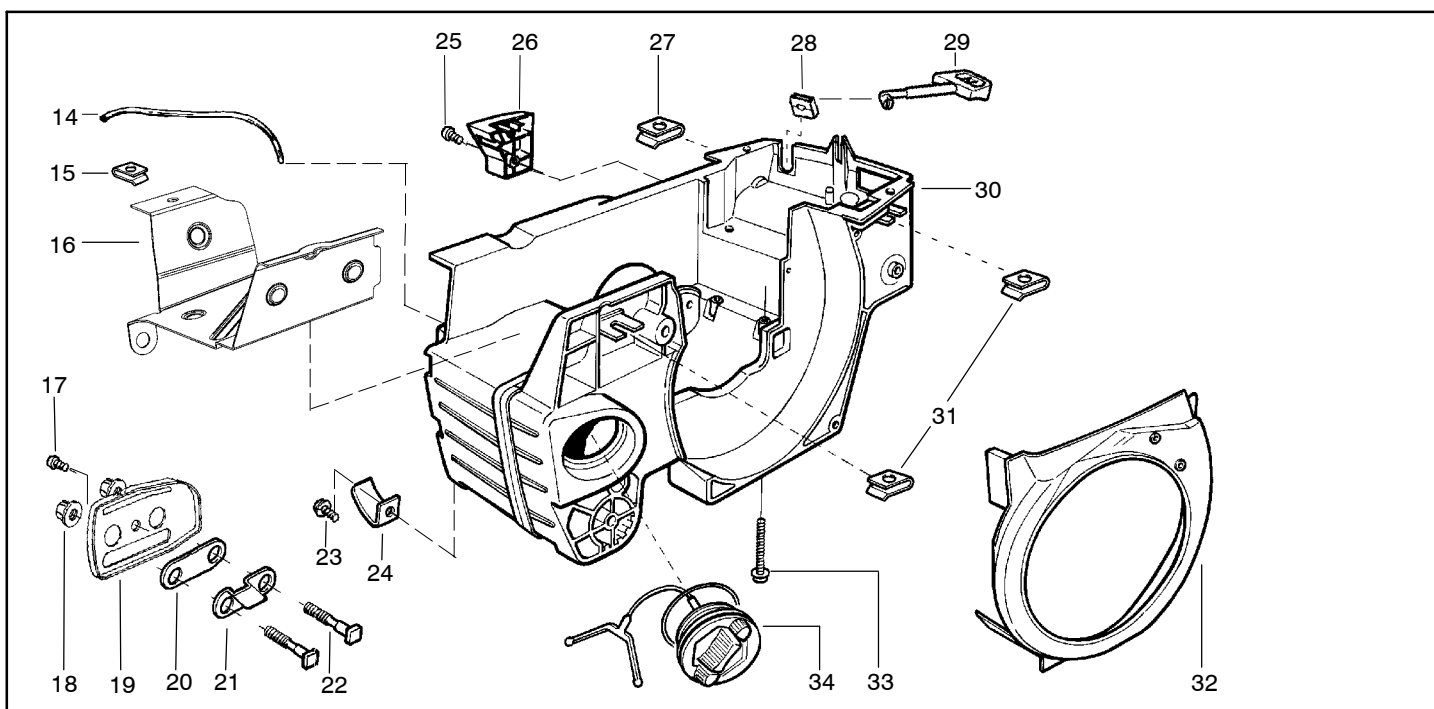

Ref.	Part No.	Description	Ref.	Part No.	Description
1	530029813	Assy-Turbo Air Cleaner	13	530015968	Stud - Carb.
2	530019203	Seal - Turbo Clean	14	530016008	Nut
3	530029814	Sleeve-Intake	15	530029811	Air-Filter - Top
4	530053435	Seal-Impulse	16	530015899	Screw
5	530015814	Screw	17	530071511	Kit-Muffler (Includes 20,21 & 22)
6	530037465	Adapter - Carb.	18	530016359	Nut-Brass
7	530019172	Gasket-Carburetor	19	530055600	Cover-Bolt
8	530071692	Carburetor-WT-660	20	530016338	Screw-Muffler
9	530035587	Grommet-Final	21	530055128	Gasket-Muffler
10	530047767	Plate - Support	22	530055171	Backplate-Muffler
11	530015896	Screw	23	530056363	Assy. -Bearing and Seal
12	530036582	Air Filter - Bottom	24	530029794	Assy-Crankshaft & Rod

✓ = NEW PART NUMBER FOR THIS IPL  
 ● = THESE PARTS ARE ILLUSTRATED FOR CLARITY. ORDER COMPLETE ASSEMBLY.

Ref.	Part No.	Description	Ref.	Part No.	Description
1	530014949	Assy-Clutch	19	530047855	Plate-Bar
2	530015611	Washer-Clutch	20	530019228	Gasket
3	530047061	Assy-Clutch Drum w/Bearing	21	530036043	Plate-Bar Stud
4	530015907	Washer-Thrust	22	530015877	Bar Bolt
5	530019174	Seal-Oil	23	530015878	Screw
6	530029834	Barrel-Oil Pump	24	530029850	Chain Catcher
7	530014776	Assy-Oil Pick-Up and Screen	25	530015893	Screw
8	530015896	Screw	26	530052428	Cover
9	530029835	Housing-Oil Pump	27	530015922	Nut-Type "U" Speed
10	530029838	Assy-Plunger & Gear	28	530029830	Grommet
11	530029833	Worm-Oil Pump	29	530029831	Lever-Choke
12	530014410	Assy-Oil Pump (Includes 6,9 & 10)	30	530069942	Kit - Chassis Ass'y.
13	530069385	Assy-Oil Pickup (Includes #5, 7, 8, 19)	31	530015922	Nut-Type "U" Speed
14	530052440	Tube-Oil Vent	32	530029800	Plate-Baffle
15	530055322	Clip-Retainer	33	530016037	Screw
16	530055174	Shield-Heat	34	501765602	Assy.- Oil Tank Cap
17	530015896	Screw (optional)			
18	530015917	Nut			