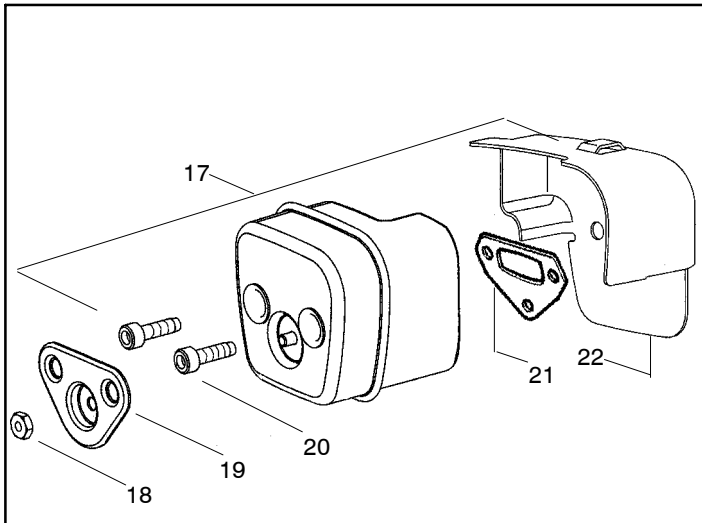

Ref.	Part No.	Description	Ref.	Part No.	Description
1	530029813	Assy-Turbo Air Cleaner	13	530015968	Stud - Carb.
2	530019203	Seal - Turbo Clean	14	530016008	Nut
3	530029814	Sleeve-Intake	15	530029811	Air-Filter - Top
4	530053435	Seal-Impulse	16	530015899	Screw
5	530015814	Screw	17	530071511	Kit-Muffler (Includes 20,21 & 22)
6	530037465	Adapter - Carb.	18	530016359	Nut-Brass
7	530019172	Gasket-Carburetor	19	530055600	Cover-Bolt
8	530071692	Carburetor-WT-660	20	530016338	Screw-Muffler
9	530035587	Grommet-Final	21	530055128	Gasket-Muffler
10	530047767	Plate - Support	22	530055171	Backplate-Muffler
11	530015896	Screw	23	530056363	Assy. -Bearing and Seal
12	530036582	Air Filter - Bottom	24	530029794	Assy-Crankshaft & Rod

✓ = NEW PART NUMBER FOR THIS IPL  
 ● = THESE PARTS ARE ILLUSTRATED FOR CLARITY. ORDER COMPLETE ASSEMBLY.

Ref.	Part No.	Description	Ref.	Part No.	Description
1	530014949	Assy-Clutch	19	530047855	Plate-Bar
2	530015611	Washer-Clutch	20	530019228	Gasket
3	530047061	Assy-Clutch Drum w/Bearing	21	530036043	Plate-Bar Stud
4	530015907	Washer-Thrust	22	530015877	Bar Bolt
5	530019174	Seal-Oil	23	530015878	Screw
6	530029834	Barrel-Oil Pump	24	530029850	Chain Catcher
7	530014776	Assy-Oil Pick-Up and Screen	25	530015893	Screw
8	530015896	Screw	26	530052428	Cover
9	530029835	Housing-Oil Pump	27	530015922	Nut-Type "U" Speed
10	530029838	Assy-Plunger & Gear	28	530029830	Grommet
11	530029833	Worm-Oil Pump	29	530029831	Lever-Choke
12	530014410	Assy-Oil Pump (Includes 6,9 & 10)	30	530069942	Kit - Chassis Ass'y.
13	530069385	Assy-Oil Pickup (Includes #5, 7, 8, 19)	31	530015922	Nut-Type "U" Speed
14	530052440	Tube-Oil Vent	32	530029800	Plate-Baffle
15	530055322	Clip-Retainer	33	530016037	Screw
16	530055174	Shield-Heat	34	501765602	Assy.- Oil Tank Cap
17	530015896	Screw (optional)			
18	530015917	Nut			