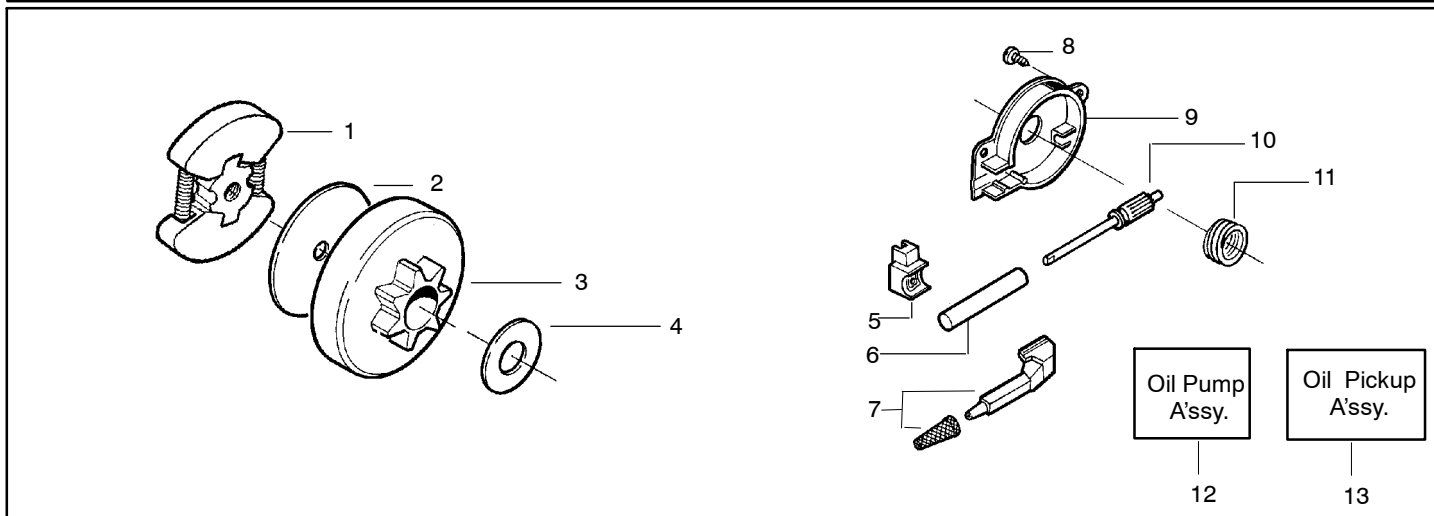

Ref.	Part No.	Description	Ref.	Part No.	Description
1	530029813	Assy-Turbo Air Cleaner	13	530015968	Stud - Carb.
2	530019203	Seal - Turbo Clean	14	530016008	Nut
3	530029814	Sleeve-Intake	15	530029811	Air-Filter - Top
4	530053435	Seal-Impulse	16	530015899	Screw
5	530015814	Screw	17	530071511	Kit-Muffler (Includes 20,21 & 22)
6	530037465	Adapter - Carb.	18	530016359	Nut-Brass
7	530019172	Gasket-Carburetor	19	530055600	Cover-Bolt
8	530071692	Carburetor-WT-660	20	530016338	Screw-Muffler
9	530035587	Grommet-Final	21	530055128	Gasket-Muffler
10	530047767	Plate - Support	22	530055171	Backplate-Muffler
11	530015896	Screw	23	530056363	Assy. -Bearing and Seal
12	530036582	Air Filter - Bottom	24	530029794	Assy-Crankshaft & Rod

✓ = NEW PART NUMBER FOR THIS IPL  
 ● = THESE PARTS ARE ILLUSTRATED FOR CLARITY. ORDER COMPLETE ASSEMBLY.

Ref.	Part No.	Description	Ref.	Part No.	Description
1	530014949	Assy-Clutch	19	530047855	Plate-Bar
2	530015611	Washer-Clutch	20	530019228	Gasket
3	530047061	Assy-Clutch Drum w/Bearing	21	530036043	Plate-Bar Stud
4	530015907	Washer-Thrust	22	530015877	Bar Bolt
5	530019174	Seal-Oil	23	530015878	Screw
6	530029834	Barrel-Oil Pump	24	530029850	Chain Catcher
7	530014776	Assy-Oil Pick-Up and Screen	25	530015893	Screw
8	530015896	Screw	26	530052428	Cover
9	530029835	Housing-Oil Pump	27	530015922	Nut-Type "U" Speed
10	530029838	Assy-Plunger & Gear	28	530029830	Grommet
11	530029833	Worm-Oil Pump	29	530029831	Lever-Choke
12	530014410	Assy-Oil Pump (Includes 6,9 & 10)	30	530069942	Kit - Chassis Ass'y.
13	530069385	Assy-Oil Pickup (Includes #5, 7, 8, 19)	31	530015922	Nut-Type "U" Speed
14	530052440	Tube-Oil Vent	32	530029800	Plate-Baffle
15	530055322	Clip-Retainer	33	530016037	Screw
16	530055174	Shield-Heat	34	501765602	Assy.- Oil Tank Cap
17	530015896	Screw (optional)			
18	530015917	Nut			