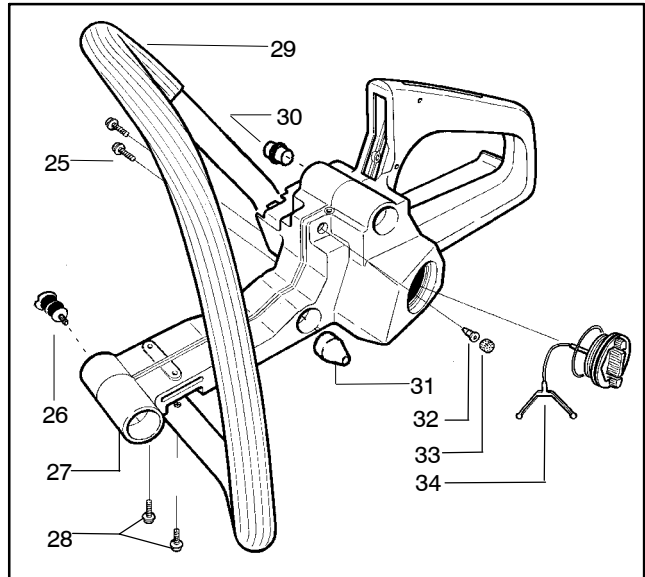

Ref.	Part No.	Description	Ref.	Part No.	Description	Ref.	Part No.	Description
1	530038491	Handle-Starter	12	503717901	Switch-Ignition	25	530015940	Screw
2	530069232	Kit-Rope	13	530039147	Assy. -Flywheel	26	530029870	Isolator
3	530015920	Screw	14	530015127	Washer-Flywheel	27	530055613	Assy. - Tank/Handle
4	530016080	Screw	15	530016071	Nut	28	530015843	Screw
5	530069313	Kit-Starter Pulley	16	530015895	Screw	29	530049876	Handle-Front
6	530015891	Spring-Recoil	17	530039143	Module - Ignition	30	530052439	Isolator-Front Handle
7	530047599	Assy-Fan Housing	18	530029869	Wire - Throttle	31	530029984	Isolator
8	530015892	Screw	19	530029863	Cap - Wire	32	530026119	Valve - Check
9	530015893	Screw	20	530029860	Pin	33	530038264	Plug - Vent
10	530403257	Assy-Leadwire Harness	21	530029861	Spring	34	530071266	Kit-Assy. Fuel Cap
11	530015896	Screw	22	530069587	Kit - Throttle Trigger			
			23	530069247	Kit - Fuel line			
			24	530014497	Assy.- Fuel Pickup			

✓ = NEW PART NUMBER FOR THIS IPL   * = REFER TO THE SERVICE REFERENCE INDICATED FOR MORE INFORMATION. (LOCATED AT END OF IPL)
● = THESE PARTS ARE ILLUSTRATED FOR CLARITY. ORDER COMPLETE ASSEMBLY.