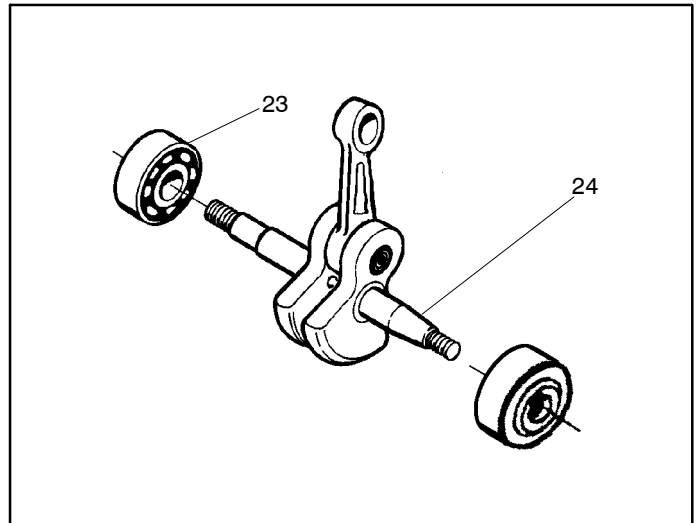

# 141 LE

Spare parts

Ref.	Part No.	Description	Ref.	Part No.	Description
1	530029813	Assy-Turbo Air Cleaner	13	530015968	Stud - Carb.
2	530019203	Seal - Turbo Clean	14	530016008	Nut
3	530029814	Sleeve-Intake	15	530029811	Air-Filter - Top
4	530053435	Seal-Impulse	16	530015899	Screw
5	530015814	Screw	17	530071511	Kit-Muffler (Includes 20,21 & 22)
6	530037465	Adapter - Carb.	18	530016359	Nut-Brass
7	530019172	Gasket-Carburetor	19	530055600	Cover-Bolt
8	530071692	Carburetor-WT-660	20	530016338	Screw-Muffler
9	530035587	Grommet-Final	21	530055128	Gasket-Muffler
10	530047767	Plate - Support	22	530055171	Backplate-Muffler
11	530015896	Screw	23	530056363	Assy. -Bearing and Seal
12	530036582	Air Filter - Bottom	24	530029794	Assy-Crankshaft & Rod

✓ = NEW PART NUMBER FOR THIS IPL  
 ● = THESE PARTS ARE ILLUSTRATED FOR CLARITY. ORDER COMPLETE ASSEMBLY.

Ref.	Part No.	Description	Ref.	Part No.	Description
1	530014949	Assy-Clutch	19	530047855	Plate-Bar
2	530015611	Washer-Clutch	20	530019228	Gasket
3	530047061	Assy-Clutch Drum w/Bearing	21	530036043	Plate-Bar Stud
4	530015907	Washer-Thrust	22	530015877	Bar Bolt
5	530019174	Seal-Oil	23	530015878	Screw
6	530029834	Barrel-Oil Pump	24	530029850	Chain Catcher
7	530014776	Assy-Oil Pick-Up and Screen	25	530015893	Screw
8	530015896	Screw	26	530052428	Cover
9	530029835	Housing-Oil Pump	27	530015922	Nut-Type "U" Speed
10	530029838	Assy-Plunger & Gear	28	530029830	Grommet
11	530029833	Worm-Oil Pump	29	530029831	Lever-Choke
12	530014410	Assy-Oil Pump (Includes 6,9 & 10)	30	530069942	Kit - Chassis Ass'y.
13	530069385	Assy-Oil Pickup (Includes #5, 7, 8, 19)	31	530015922	Nut-Type "U" Speed
14	530052440	Tube-Oil Vent	32	530029800	Plate-Baffle
15	530055322	Clip-Retainer	33	530016037	Screw
16	530055174	Shield-Heat	34	501765602	Assy.- Oil Tank Cap
17	530015896	Screw (optional)			
18	530015917	Nut			