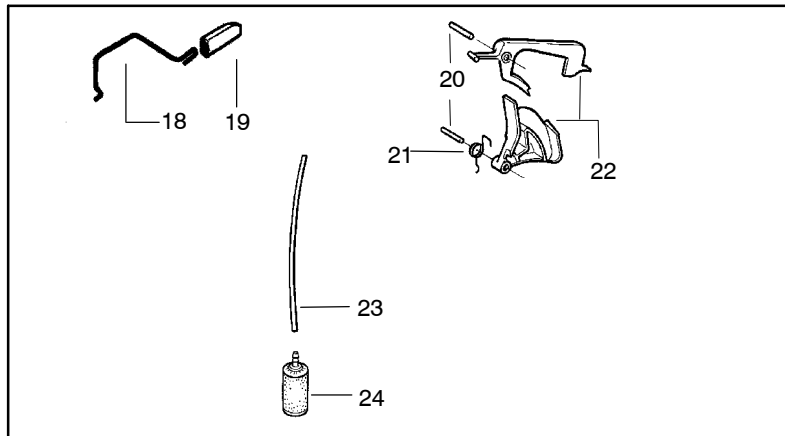

Ref.	Part No.	Description	Ref.	Part No.	Description	Ref.	Part No.	Description
1	530038491	Handle-Starter	12	503717901	Switch-Ignition	25	530015940	Screw
2	530069232	Kit-Rope	13	530039147	Assy. -Flywheel	26	530029870	Isolator
3	530015920	Screw	14	530015127	Washer-Flywheel	27	530055613	Assy. - Tank/Handle
4	530016080	Screw	15	530016071	Nut	28	530015843	Screw
5	530069313	Kit-Starter Pulley	16	530015895	Screw	29	530049876	Handle-Front
6	530015891	Spring-Recoil	17	530039143	Module - Ignition	30	530052439	Isolator-Front Handle
7	530047599	Assy-Fan Housing	18	530029869	Wire - Throttle	31	530029984	Isolator
8	530015892	Screw	19	530029863	Cap - Wire	32	530026119	Valve - Check
9	530015893	Screw	20	530029860	Pin	33	530038264	Plug - Vent
10	530403257	Assy-Leadwire Harness	21	530029861	Spring	34	530071266	Kit-Assy. Fuel Cap
11	530015896	Screw	22	530069587	Kit - Throttle Trigger			
			23	530069247	Kit - Fuel line			
			24	530014497	Assy.- Fuel Pickup			

✓ = NEW PART NUMBER FOR THIS IPL   * = REFER TO THE SERVICE REFERENCE INDICATED FOR MORE INFORMATION. (LOCATED AT END OF IPL)
● = THESE PARTS ARE ILLUSTRATED FOR CLARITY. ORDER COMPLETE ASSEMBLY.