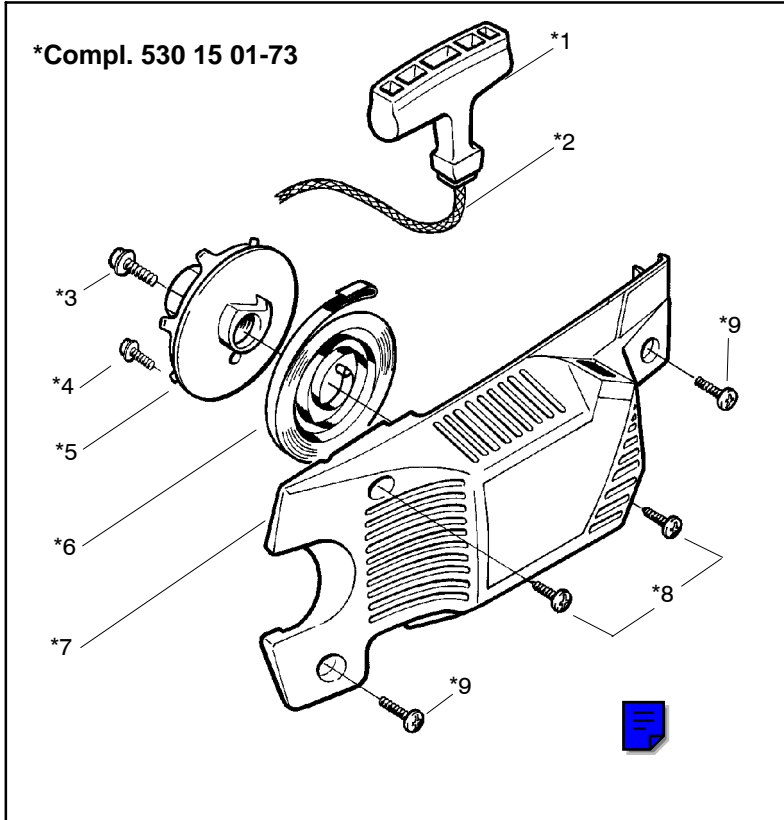

Ref.	Part No.	Description	Ref.	Part No.	Description	Ref.	Part No.	Description
1	530038491	Handle-Starter	12	503717901	Switch-Ignition	25	530015940	Screw
2	530069232	Kit-Rope	13	530039147	Assy. -Flywheel	26	530029870	Isolator
3	530015920	Screw	14	530015127	Washer-Flywheel	27	530055613	Assy. - Tank/Handle
4	530016080	Screw	15	530016071	Nut	28	530015843	Screw
5	530069313	Kit-Starter Pulley	16	530015895	Screw	29	530049876	Handle-Front
6	530015891	Spring-Recoil	17	530039143	Module - Ignition	30	530052439	Isolator-Front Handle
7	530047599	Assy-Fan Housing	18	530029869	Wire - Throttle	31	530029984	Isolator
8	530015892	Screw	19	530029863	Cap - Wire	32	530026119	Valve - Check
9	530015893	Screw	20	530029860	Pin	33	530038264	Plug - Vent
10	530403257	Assy-Leadwire Harness	21	530029861	Spring	34	530071266	Kit-Assy. Fuel Cap
11	530015896	Screw	22	530069587	Kit - Throttle Trigger			
			23	530069247	Kit - Fuel line			
			24	530014497	Assy.- Fuel Pickup			

✓ = NEW PART NUMBER FOR THIS IPL   * = REFER TO THE SERVICE REFERENCE INDICATED FOR MORE INFORMATION. (LOCATED AT END OF IPL)
● = THESE PARTS ARE ILLUSTRATED FOR CLARITY. ORDER COMPLETE ASSEMBLY.