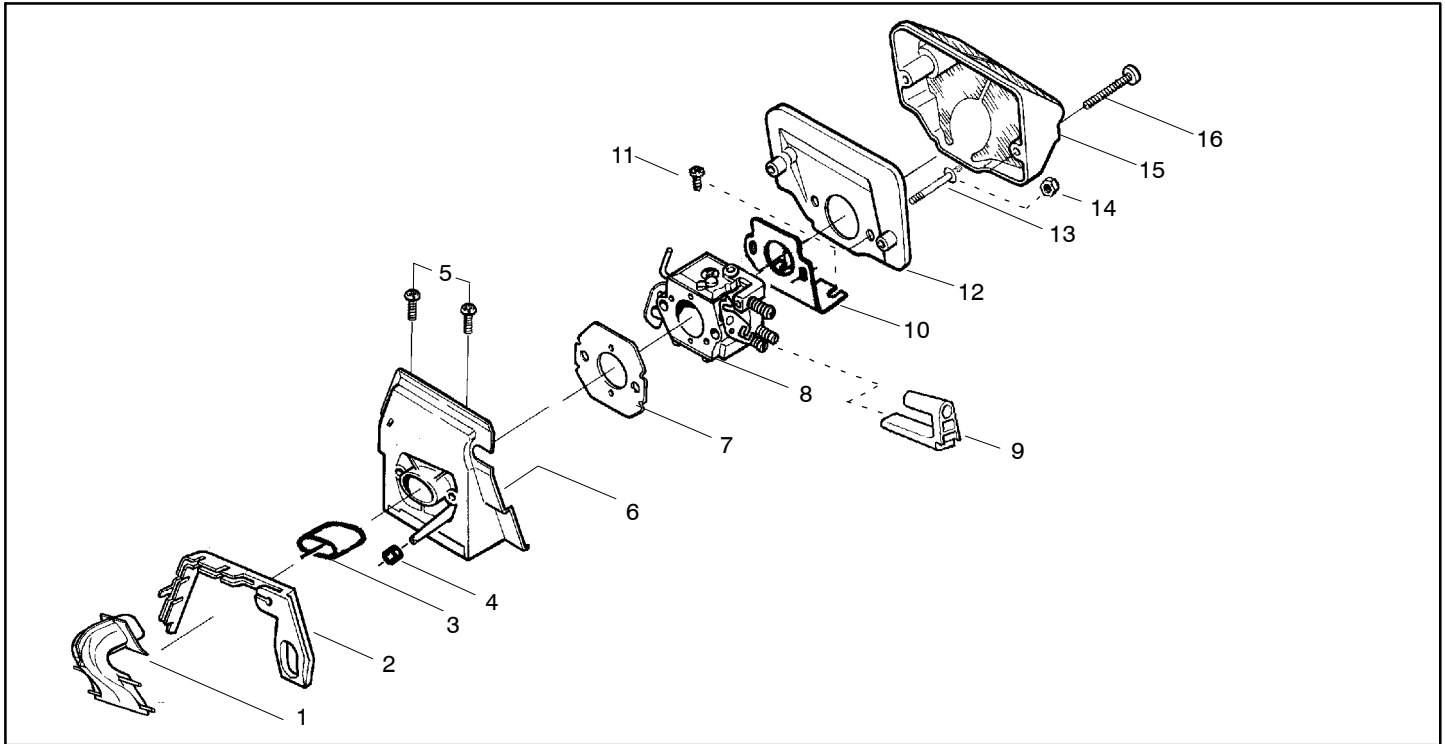

# 141 LE

Spare parts

Ref.	Part No.	Description	Ref.	Part No.	Description
1	530029813	Assy-Turbo Air Cleaner	13	530015968	Stud - Carb.
2	530019203	Seal - Turbo Clean	14	530016008	Nut
3	530029814	Sleeve-Intake	15	530029811	Air-Filter - Top
4	530053435	Seal-Impulse	16	530015899	Screw
5	530015814	Screw	17	530071511	Kit-Muffler (Includes 20,21 & 22)
6	530037465	Adapter - Carb.	18	530016359	Nut-Brass
7	530019172	Gasket-Carburetor	19	530055600	Cover-Bolt
8	530071692	Carburetor-WT-660	20	530016338	Screw-Muffler
9	530035587	Grommet-Final	21	530055128	Gasket-Muffler
10	530047767	Plate - Support	22	530055171	Backplate-Muffler
11	530015896	Screw	23	530056363	Assy. -Bearing and Seal
12	530036582	Air Filter - Bottom	24	530029794	Assy-Crankshaft & Rod

✓ = NEW PART NUMBER FOR THIS IPL  
 ● = THESE PARTS ARE ILLUSTRATED FOR CLARITY. ORDER COMPLETE ASSEMBLY.

Ref.	Part No.	Description	Ref.	Part No.	Description
1	530014949	Assy-Clutch	19	530047855	Plate-Bar
2	530015611	Washer-Clutch	20	530019228	Gasket
3	530047061	Assy-Clutch Drum w/Bearing	21	530036043	Plate-Bar Stud
4	530015907	Washer-Thrust	22	530015877	Bar Bolt
5	530019174	Seal-Oil	23	530015878	Screw
6	530029834	Barrel-Oil Pump	24	530029850	Chain Catcher
7	530014776	Assy-Oil Pick-Up and Screen	25	530015893	Screw
8	530015896	Screw	26	530052428	Cover
9	530029835	Housing-Oil Pump	27	530015922	Nut-Type "U" Speed
10	530029838	Assy-Plunger & Gear	28	530029830	Grommet
11	530029833	Worm-Oil Pump	29	530029831	Lever-Choke
12	530014410	Assy-Oil Pump (Includes 6,9 & 10)	30	530069942	Kit - Chassis Ass'y.
13	530069385	Assy-Oil Pickup (Includes #5, 7, 8, 19)	31	530015922	Nut-Type "U" Speed
14	530052440	Tube-Oil Vent	32	530029800	Plate-Baffle
15	530055322	Clip-Retainer	33	530016037	Screw
16	530055174	Shield-Heat	34	501765602	Assy.- Oil Tank Cap
17	530015896	Screw (optional)			
18	530015917	Nut			